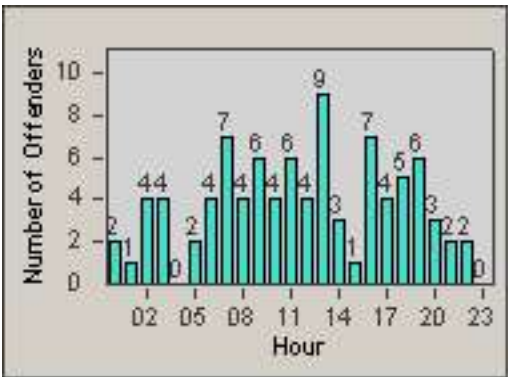

Redflex Redlight Offender Statistics

CONTRACT: Oakland **LOCATION:** OKL-SL66-01 66th and San Leandro
DATE FROM: 01-Jul-2011 **DATE TO:** 31-Jul-2011

LANE 1

LANE 2

LANE 3

Redflex Redlight Offender Statistics

CONTRACT: Oakland **LOCATION:** OKL-SL66-01 66th and San Leandro
DATE FROM: 01-Jul-2011 **DATE TO:** 31-Jul-2011

LANE 4

LANE TOTAL

Redflex Redlight Offender Statistics

CONTRACT: Oakland **LOCATION:** OKL-SL66-01 66th and San Leandro
DATE FROM: 01-Jul-2011 **DATE TO:** 31-Jul-2011