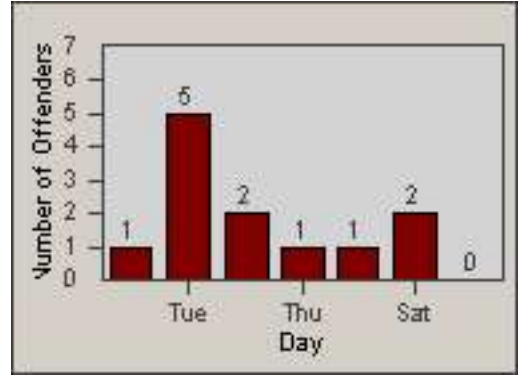

Redflex Redlight Offender Statistics

CONTRACT: Oakland **LOCATION:** OKL-SL66-01 66th and San Leandro
DATE FROM: 01-Jul-2011 **DATE TO:** 31-Jul-2011

LANE 1

LANE 2

LANE 3

Redflex Redlight Offender Statistics

CONTRACT: Oakland **LOCATION:** OKL-SL66-01 66th and San Leandro
DATE FROM: 01-Jul-2011 **DATE TO:** 31-Jul-2011

LANE 4

LANE TOTAL

Redflex Redlight Offender Statistics

CONTRACT: Oakland **LOCATION:** OKL-SL66-01 66th and San Leandro
DATE FROM: 01-Jul-2011 **DATE TO:** 31-Jul-2011