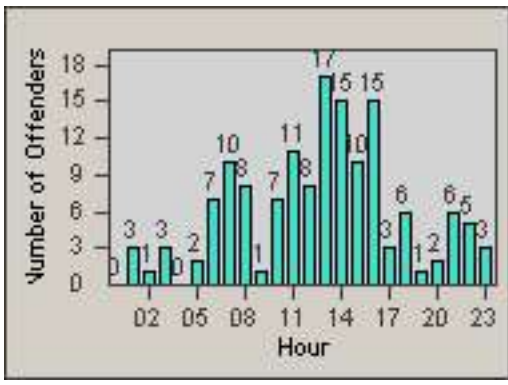

Redflex Redlight Offender Statistics

CONTRACT: Oakland **LOCATION:** OKL-SL66-01 66th and San Leandro
DATE FROM: 01-Jul-2011 **DATE TO:** 31-Jul-2011

LANE 1

LANE 2

LANE 3

Redflex Redlight Offender Statistics

CONTRACT: Oakland **LOCATION:** OKL-SL66-01 66th and San Leandro
DATE FROM: 01-Jul-2011 **DATE TO:** 31-Jul-2011

LANE 4

LANE TOTAL

Redflex Redlight Offender Statistics

CONTRACT: Oakland **LOCATION:** OKL-SL66-01 66th and San Leandro
DATE FROM: 01-Jul-2011 **DATE TO:** 31-Jul-2011