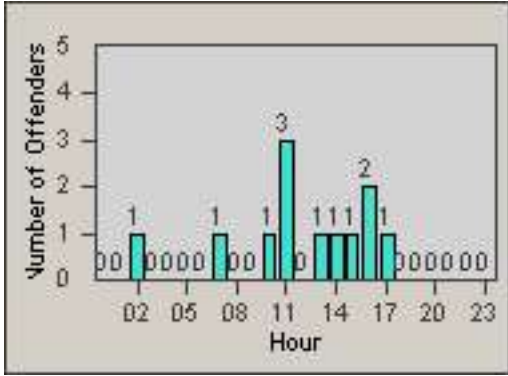

Redflex Redlight Offender Statistics

CONTRACT: Oakland **LOCATION:** OKL-SL66-01 66th and San Leandro
DATE FROM: 01-Jul-2011 **DATE TO:** 31-Jul-2011

LANE 1

LANE 2

LANE 3

Redflex Redlight Offender Statistics

CONTRACT: Oakland **LOCATION:** OKL-SL66-01 66th and San Leandro
DATE FROM: 01-Jul-2011 **DATE TO:** 31-Jul-2011

LANE 4

LANE TOTAL

Redflex Redlight Offender Statistics

CONTRACT: Oakland **LOCATION:** OKL-SL66-01 66th and San Leandro
DATE FROM: 01-Jul-2011 **DATE TO:** 31-Jul-2011