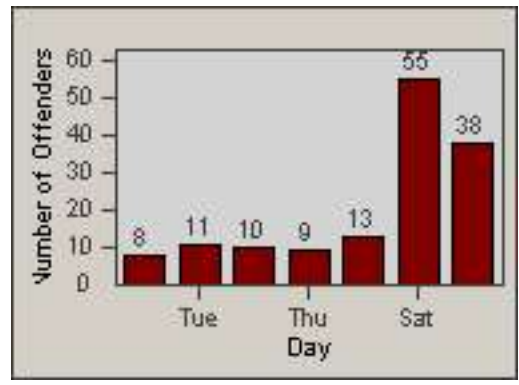

Redflex Redlight Offender Statistics

CONTRACT: Oakland **LOCATION:** OKL-SL66-01 66th and San Leandro
DATE FROM: 01-Jul-2011 **DATE TO:** 31-Jul-2011

LANE 1

LANE 2

LANE 3

Redflex Redlight Offender Statistics

CONTRACT: Oakland **LOCATION:** OKL-SL66-01 66th and San Leandro
DATE FROM: 01-Jul-2011 **DATE TO:** 31-Jul-2011

LANE 4

LANE TOTAL

Redflex Redlight Offender Statistics

CONTRACT: Oakland **LOCATION:** OKL-SL66-01 66th and San Leandro
DATE FROM: 01-Jul-2011 **DATE TO:** 31-Jul-2011