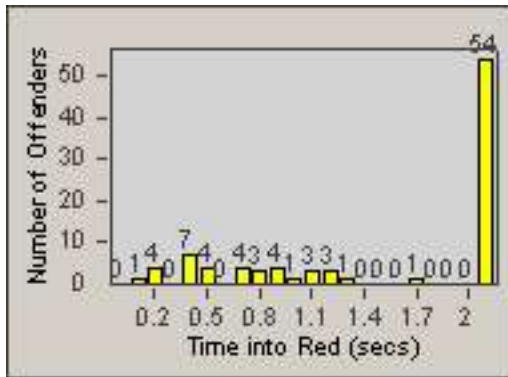

Redflex Redlight Offender Statistics

CONTRACT: Oakland **LOCATION:** OKL-SL66-01 66th and San Leandro
DATE FROM: 01-Jul-2011 **DATE TO:** 31-Jul-2011

LANE 1

LANE 2

LANE 3

Redflex Redlight Offender Statistics

CONTRACT: Oakland **LOCATION:** OKL-SL66-01 66th and San Leandro
DATE FROM: 01-Jul-2011 **DATE TO:** 31-Jul-2011

LANE 4

LANE TOTAL

Redflex Redlight Offender Statistics

CONTRACT: Oakland **LOCATION:** OKL-SL66-01 66th and San Leandro
DATE FROM: 01-Jul-2011 **DATE TO:** 31-Jul-2011