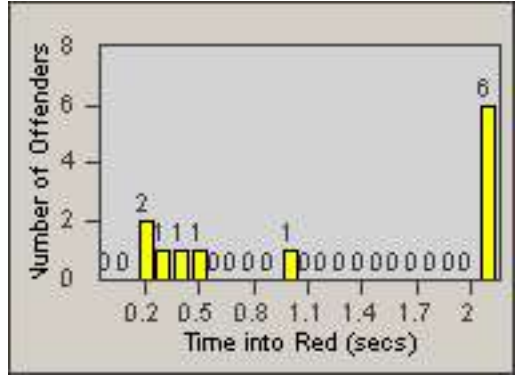

Redflex Redlight Offender Statistics

CONTRACT: Oakland **LOCATION:** OKL-SL66-01 66th and San Leandro
DATE FROM: 01-Jul-2011 **DATE TO:** 31-Jul-2011

LANE 1

LANE 2

LANE 3

Redflex Redlight Offender Statistics

CONTRACT: Oakland **LOCATION:** OKL-SL66-01 66th and San Leandro
DATE FROM: 01-Jul-2011 **DATE TO:** 31-Jul-2011

LANE 4

LANE TOTAL

Redflex Redlight Offender Statistics

CONTRACT: Oakland **LOCATION:** OKL-SL66-01 66th and San Leandro
DATE FROM: 01-Jul-2011 **DATE TO:** 31-Jul-2011