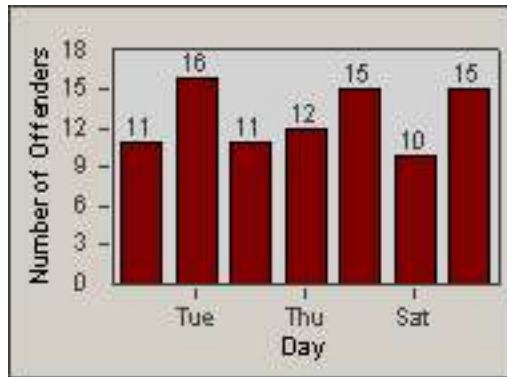

Redflex Redlight Offender Statistics

CONTRACT: Oakland **LOCATION:** OKL-SL66-01 66th and San Leandro
DATE FROM: 01-Jul-2011 **DATE TO:** 31-Jul-2011

LANE 1

LANE 2

LANE 3

Redflex Redlight Offender Statistics

CONTRACT: Oakland **LOCATION:** OKL-SL66-01 66th and San Leandro
DATE FROM: 01-Jul-2011 **DATE TO:** 31-Jul-2011

LANE 4

LANE TOTAL

Redflex Redlight Offender Statistics

CONTRACT: Oakland **LOCATION:** OKL-SL66-01 66th and San Leandro
DATE FROM: 01-Jul-2011 **DATE TO:** 31-Jul-2011