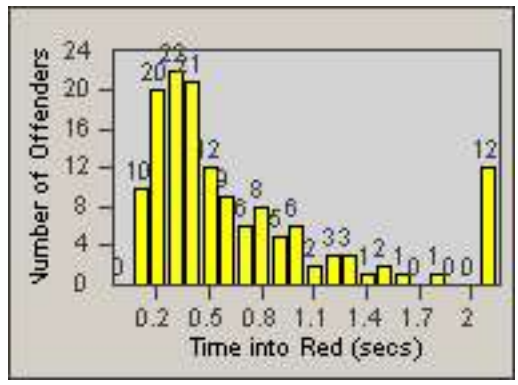

Redflex Redlight Offender Statistics

CONTRACT: Oakland **LOCATION:** OKL-SL66-01 66th and San Leandro
DATE FROM: 01-Jul-2011 **DATE TO:** 31-Jul-2011

LANE 1

LANE 2

LANE 3

Redflex Redlight Offender Statistics

CONTRACT: Oakland **LOCATION:** OKL-SL66-01 66th and San Leandro
DATE FROM: 01-Jul-2011 **DATE TO:** 31-Jul-2011

LANE 4

LANE TOTAL

Redflex Redlight Offender Statistics

CONTRACT: Oakland **LOCATION:** OKL-SL66-01 66th and San Leandro
DATE FROM: 01-Jul-2011 **DATE TO:** 31-Jul-2011