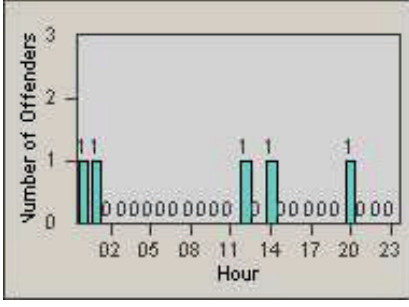

Redflex Redlight Offender Statistics

CONTRACT: Oxnard   LOCATION: OX-FIVE-03 Ventura Rd
DATE FROM: 01-Jul-2012   DATE TO: 31-Jul-2012

LANE 1

LANE 2

LANE 3