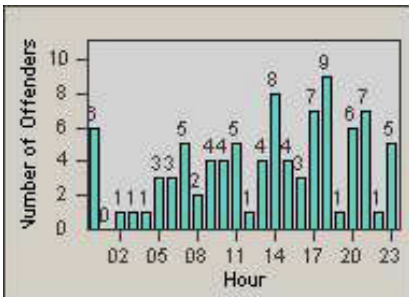

Redflex Redlight Offender Statistics

CONTRACT: Oxnard
DATE FROM: 01-Jul-2012

LOCATION: OX-SACH-01 Saviers
DATE TO: 31-Jul-2012

LANE 4

LANE TOTAL