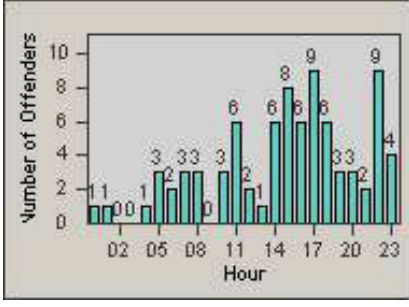

Redflex Redlight Offender Statistics

CONTRACT: Oxnard   LOCATION: OX-RO1-01 Rose
DATE FROM: 01-Jul-2012   DATE TO: 31-Jul-2012

LANE 1

LANE 2

LANE 3