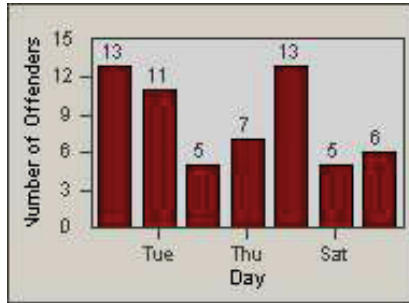

Redflex Redlight Offender Statistics

CONTRACT: Oxnard   LOCATION: OX-ROGO-03 Rose
DATE FROM: 01-Jul-2012   DATE TO: 31-Jul-2012

LANE 4

LANE TOTAL