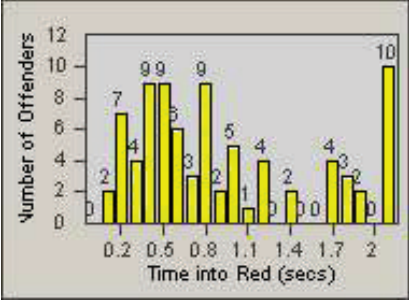

Redflex Redlight Offender Statistics

CONTRACT: Oxnard   LOCATION: OX-RO1-01 Rose
DATE FROM: 01-Jul-2012   DATE TO: 31-Jul-2012

LANE 1

LANE 2

LANE 3