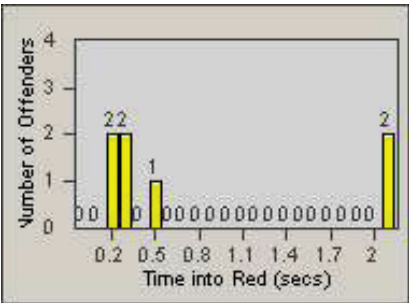

Redflex Redlight Offender Statistics

CONTRACT: Oxnard
DATE FROM: 01-Jul-2012

LOCATION: OX-SACH-01 Saviers
DATE TO: 31-Jul-2012

LANE 1

LANE 2

LANE 3