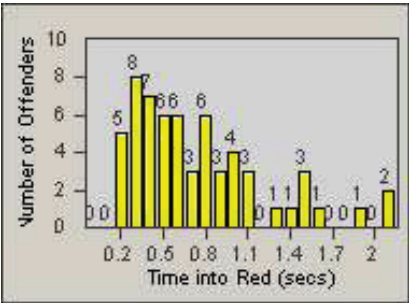

Redflex Redlight Offender Statistics

CONTRACT: Oxnard   LOCATION: OX-ROGO-03 Rose
DATE FROM: 01-Jul-2012   DATE TO: 31-Jul-2012

LANE 4

LANE TOTAL