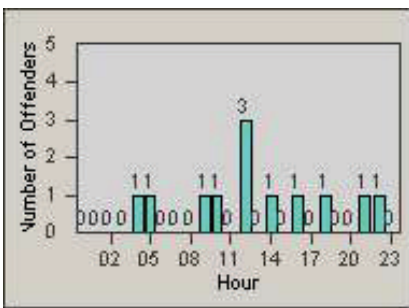

Redflex Redlight Offender Statistics

CONTRACT: Oxnard
DATE FROM: 01-Jul-2012

LOCATION: OX-SACH-03 Saviers
DATE TO: 31-Jul-2012

LANE 1

LANE 2

LANE 3