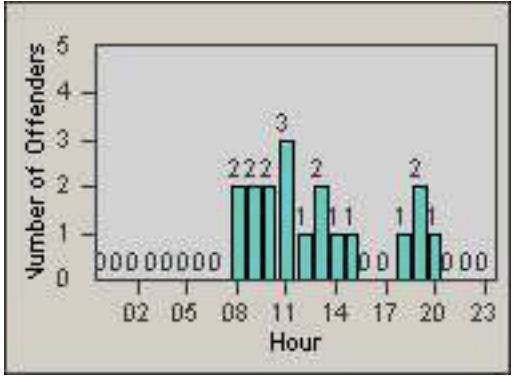

Redflex Redlight Offender Statistics

CONTRACT: Oxnard
DATE FROM: 01-Jul-2012

LOCATION: OX-FIVE-01 Ventura Rd
DATE TO: 31-Jul-2012

LANE 1

LANE 2

LANE 3