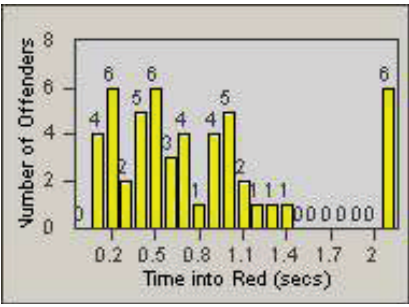

Redflex Redlight Offender Statistics

CONTRACT: Oxnard   LOCATION: OX-RO1-01 Rose
DATE FROM: 01-Jul-2012   DATE TO: 31-Jul-2012

LANE 1

LANE 2

LANE 3