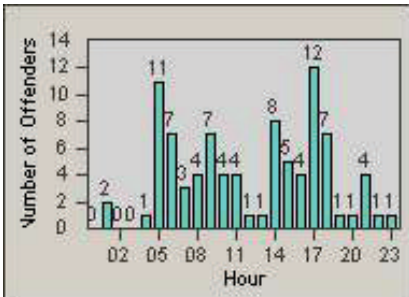

Redflex Redlight Offender Statistics

CONTRACT: Oxnard   LOCATION: OX-SACH-03 Saviers
DATE FROM: 01-Jul-2012   DATE TO: 31-Jul-2012

LANE 4