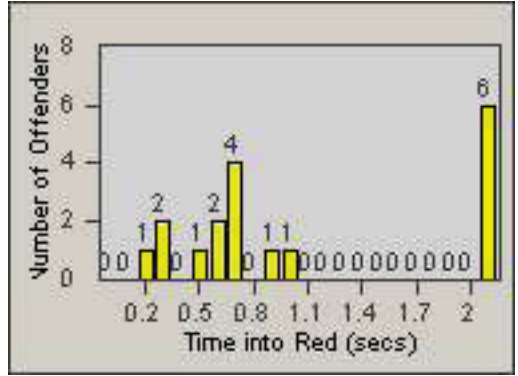

Redflex Redlight Offender Statistics

CONTRACT: Oxnard
DATE FROM: 01-Jul-2012

LOCATION: OX-FIVE-01 Ventura Rd
DATE TO: 31-Jul-2012

LANE 1

LANE 2

LANE 3