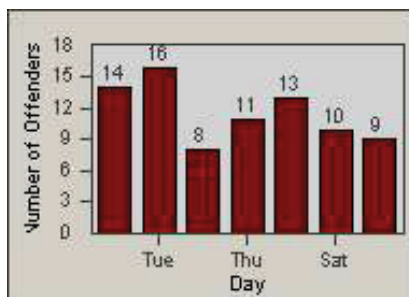

Redflex Redlight Offender Statistics

CONTRACT: Oxnard   **LOCATION:** OX-FIVE-03 Ventura Rd
DATE FROM: 01-Jul-2012   **DATE TO:** 31-Jul-2012

LANE 4

LANE TOTAL