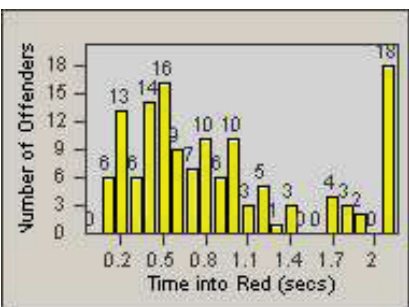

Redflex Redlight Offender Statistics

CONTRACT: Oxnard   **LOCATION:** OX-RO1-01 Rose
DATE FROM: 01-Jul-2012   **DATE TO:** 31-Jul-2012

LANE 4

LANE TOTAL