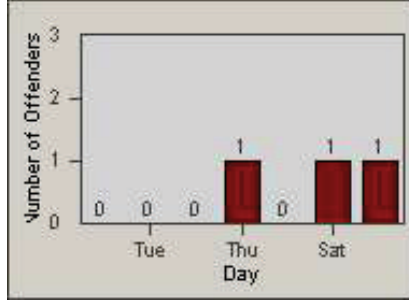

Redflex Redlight Offender Statistics

CONTRACT: Oxnard   **LOCATION:** OX-GOVE-01 Gonzales
DATE FROM: 01-Jul-2012   **DATE TO:** 31-Jul-2012

LANE 1

LANE 2

LANE 3