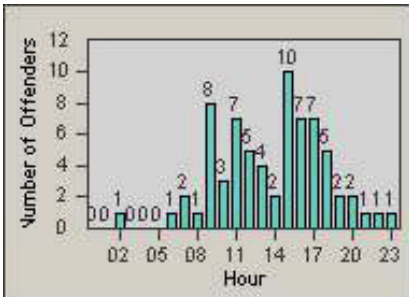

Redflex Redlight Offender Statistics

CONTRACT: Oxnard   **LOCATION:** OX-FIVE-03 Ventura Rd
DATE FROM: 01-Jul-2012   **DATE TO:** 31-Jul-2012

LANE 4