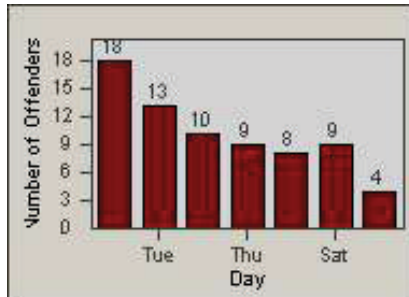

Redflex Redlight Offender Statistics

CONTRACT: Oxnard
DATE FROM: 01-Jul-2012

LOCATION: OX-SACH-01 Saviers
DATE TO: 31-Jul-2012

LANE 4