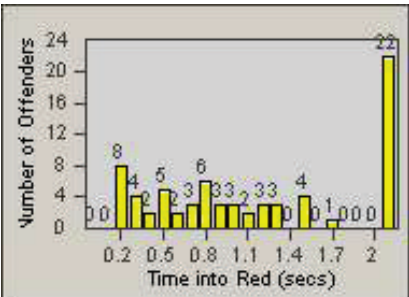

Redflex Redlight Offender Statistics

CONTRACT: Oxnard
DATE FROM: 01-Jul-2012

LOCATION: OX-SACH-01 Saviers
DATE TO: 31-Jul-2012

LANE 4