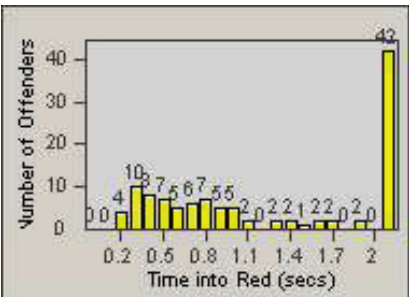

Redflex Redlight Offender Statistics

CONTRACT: Oxnard   LOCATION: OX-SACH-03 Saviers
DATE FROM: 01-Jul-2012   DATE TO: 31-Jul-2012

LANE 4

LANE TOTAL