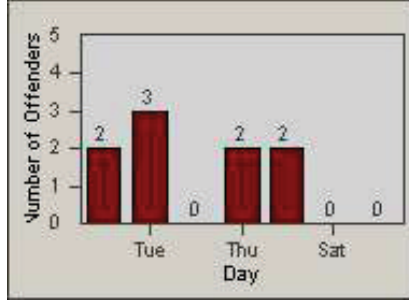

Redflex Redlight Offender Statistics

CONTRACT: Oxnard   LOCATION: OX-ROGO-01 Rose
DATE FROM: 01-Jul-2012   DATE TO: 31-Jul-2012

LANE 4

LANE TOTAL