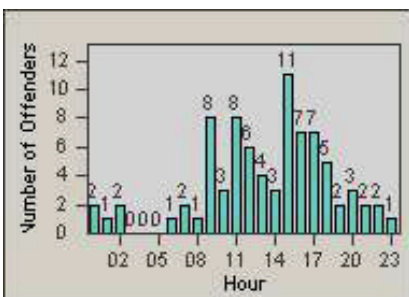

Redflex Redlight Offender Statistics

CONTRACT: Oxnard   **LOCATION:** OX-FIVE-03 Ventura Rd
DATE FROM: 01-Jul-2012   **DATE TO:** 31-Jul-2012

LANE 4

LANE TOTAL