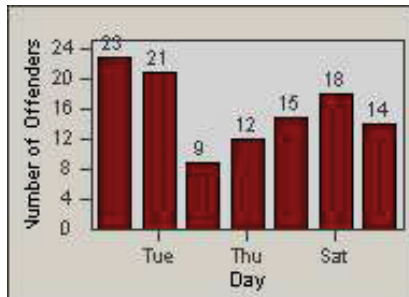

Redflex Redlight Offender Statistics

CONTRACT: Oxnard   LOCATION: OX-SACH-03 Saviers
DATE FROM: 01-Jul-2012   DATE TO: 31-Jul-2012

LANE 4

LANE TOTAL