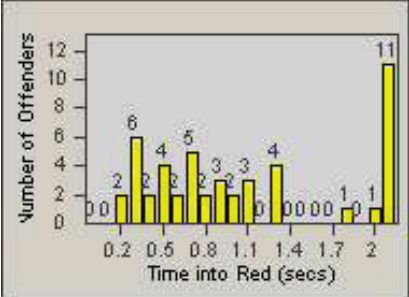

Redflex Redlight Offender Statistics

CONTRACT: Oxnard   LOCATION: OX-GOSN-01 Gonzales Rd
DATE FROM: 01-Jul-2012   DATE TO: 31-Jul-2012

LANE 4

LANE TOTAL