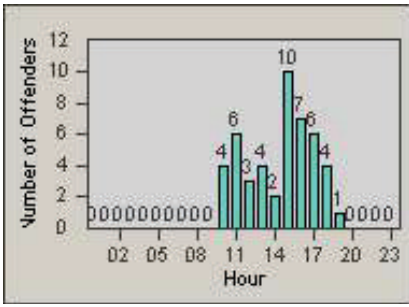

Redflex Redlight Offender Statistics

CONTRACT: Oxnard   **LOCATION:** OX-ROGO-03 Rose
DATE FROM: 01-Jul-2012   **DATE TO:** 31-Jul-2012

LANE 1

LANE 2

LANE 3