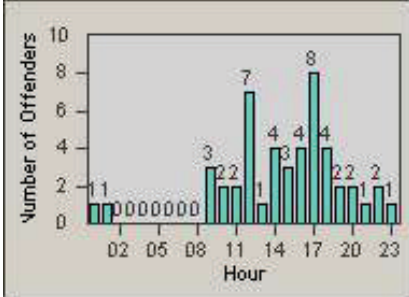

Redflex Redlight Offender Statistics

CONTRACT: Oxnard   LOCATION: OX-GOSN-01 Gonzales Rd
DATE FROM: 01-Jul-2012   DATE TO: 31-Jul-2012

LANE 4

LANE TOTAL