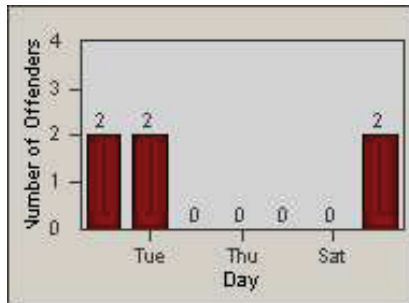

Redflex Redlight Offender Statistics

CONTRACT: Oxnard   **LOCATION:** OX-VIWO-01 Victoria Ave
DATE FROM: 01-Jul-2012   **DATE TO:** 31-Jul-2012

LANE 4

LANE TOTAL