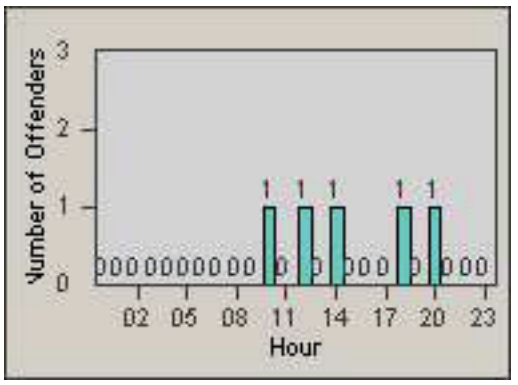

Redflex Redlight Offender Statistics

CONTRACT: Oxnard
DATE FROM: 01-Jul-2012

LOCATION: OX-FIVE-01 Ventura Rd
DATE TO: 31-Jul-2012

LANE 1