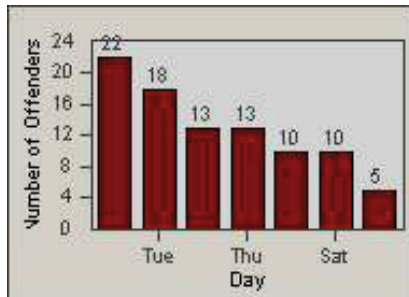

Redflex Redlight Offender Statistics

CONTRACT: Oxnard
DATE FROM: 01-Jul-2012

LOCATION: OX-SACH-01 Saviers
DATE TO: 31-Jul-2012

LANE 4

LANE TOTAL