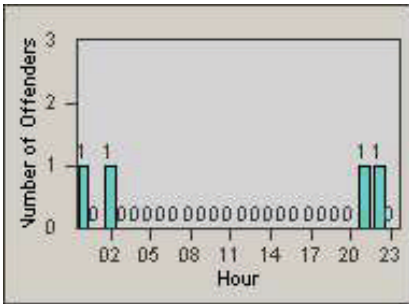

Redflex Redlight Offender Statistics

CONTRACT: Oxnard   LOCATION: OX-FIVE-03 Ventura Rd
DATE FROM: 01-Jul-2012   DATE TO: 31-Jul-2012

LANE 1

LANE 2

LANE 3