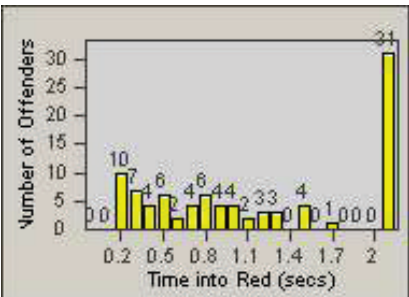

Redflex Redlight Offender Statistics

CONTRACT: Oxnard
DATE FROM: 01-Jul-2012

LOCATION: OX-SACH-01 Saviers
DATE TO: 31-Jul-2012

LANE 4

LANE TOTAL