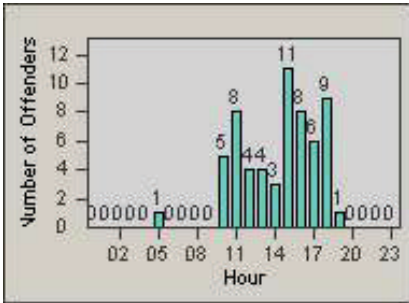

Redflex Redlight Offender Statistics

CONTRACT: Oxnard   LOCATION: OX-ROGO-03 Rose
DATE FROM: 01-Jul-2012   DATE TO: 31-Jul-2012

LANE 4

LANE TOTAL