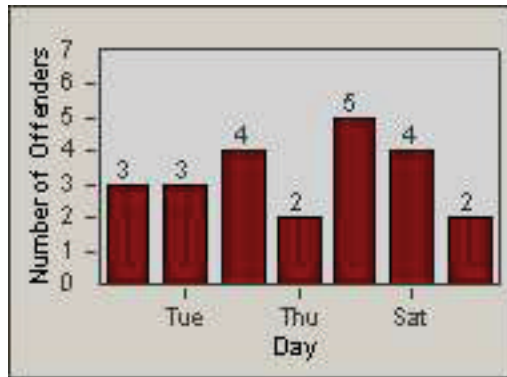

Redflex Redlight Offender Statistics

CONTRACT: Oxnard   **LOCATION:** OX-FIVE-01 Ventura Rd
DATE FROM: 01-Jul-2012   **DATE TO:** 31-Jul-2012