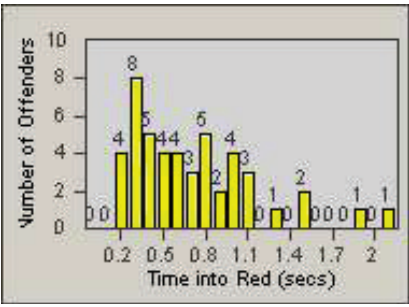

Redflex Redlight Offender Statistics

CONTRACT: Oxnard   **LOCATION:** OX-ROGO-03 Rose
DATE FROM: 01-Jul-2012   **DATE TO:** 31-Jul-2012

LANE 1

LANE 2

LANE 3