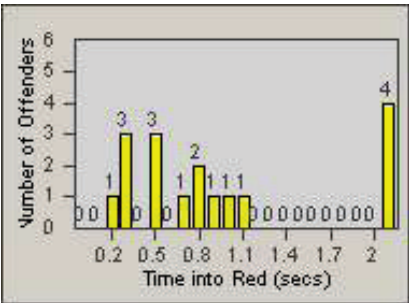

Redflex Redlight Offender Statistics

CONTRACT: Oxnard
DATE FROM: 01-Jul-2012

LOCATION: OX-GOSN-01 Gonzales Rd
DATE TO: 31-Jul-2012

LANE 1

LANE 2

LANE 3