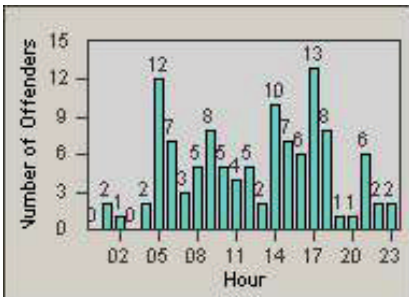

Redflex Redlight Offender Statistics

CONTRACT: Oxnard   LOCATION: OX-SACH-03 Saviers
DATE FROM: 01-Jul-2012   DATE TO: 31-Jul-2012

LANE 4

LANE TOTAL