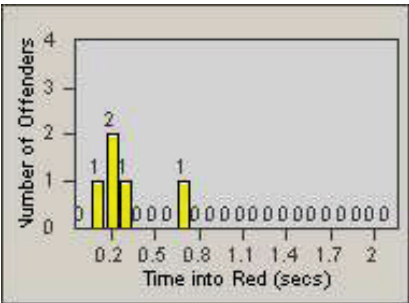

Redflex Redlight Offender Statistics

CONTRACT: Oxnard   LOCATION: OX-ROGO-01 Rose
DATE FROM: 01-Jul-2012   DATE TO: 31-Jul-2012

LANE 4