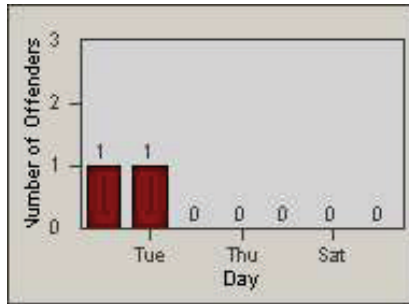

Redflex Redlight Offender Statistics

CONTRACT: Oxnard   **LOCATION:** OX-ROGO-01 Rose
DATE FROM: 01-Jul-2012   **DATE TO:** 31-Jul-2012

LANE 1

LANE 2

LANE 3