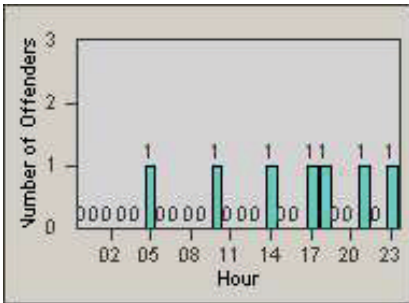

Redflex Redlight Offender Statistics

CONTRACT: Oxnard
DATE FROM: 01-Jul-2012

LOCATION: OX-SACH-01 Saviers
DATE TO: 31-Jul-2012

LANE 1

LANE 2

LANE 3