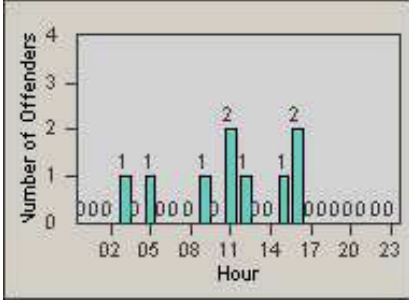

Redflex Redlight Offender Statistics

CONTRACT: Oxnard   LOCATION: OX-ROGO-01 Rose
DATE FROM: 01-Jul-2012   DATE TO: 31-Jul-2012

LANE 4

LANE TOTAL