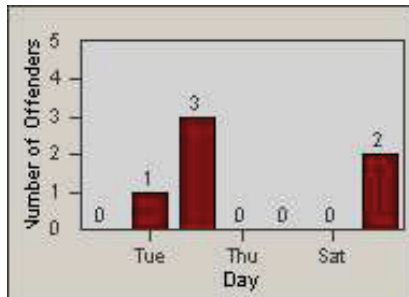

Redflex Redlight Offender Statistics

CONTRACT: Oxnard   **LOCATION:** OX-VICH-01 Victoria
DATE FROM: 01-Jul-2012   **DATE TO:** 31-Jul-2012

LANE 4

LANE TOTAL