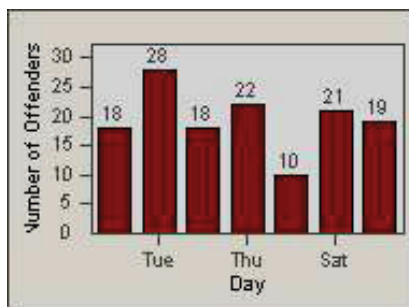

Redflex Redlight Offender Statistics

CONTRACT: Oxnard   **LOCATION:** OX-RO1-01 Rose
DATE FROM: 01-Jul-2012   **DATE TO:** 31-Jul-2012

LANE 4

LANE TOTAL