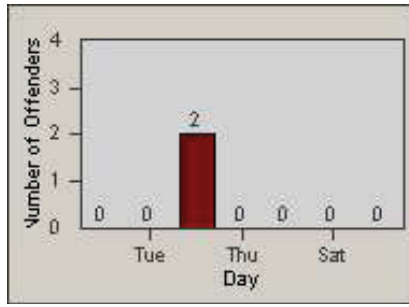

Redflex Redlight Offender Statistics

CONTRACT: Oxnard   **LOCATION:** OX-VICH-01 Victoria
DATE FROM: 01-Jul-2012   **DATE TO:** 31-Jul-2012

LANE 1

LANE 2

LANE 3