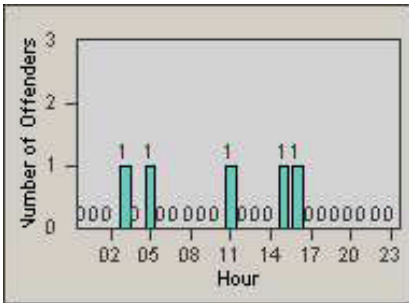

Redflex Redlight Offender Statistics

CONTRACT: Oxnard   LOCATION: OX-ROGO-01 Rose
DATE FROM: 01-Jul-2012   DATE TO: 31-Jul-2012

LANE 4