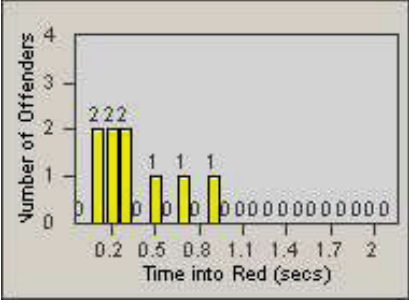

Redflex Redlight Offender Statistics

CONTRACT: Oxnard   LOCATION: OX-ROGO-01 Rose
DATE FROM: 01-Jul-2012   DATE TO: 31-Jul-2012

LANE 4

LANE TOTAL