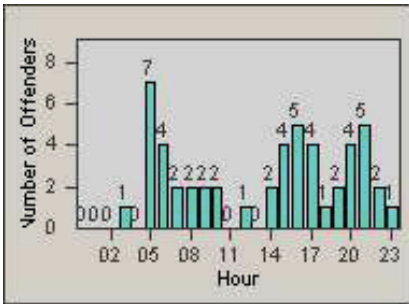

Redflex Redlight Offender Statistics

CONTRACT: Oxnard   LOCATION: OX-RO1-01 Rose
DATE FROM: 01-Jul-2012   DATE TO: 31-Jul-2012

LANE 1

LANE 2

LANE 3