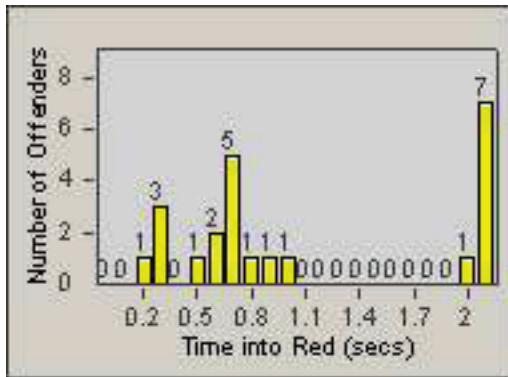

Redflex Redlight Offender Statistics

CONTRACT: Oxnard   **LOCATION:** OX-FIVE-01 Ventura Rd
DATE FROM: 01-Jul-2012   **DATE TO:** 31-Jul-2012