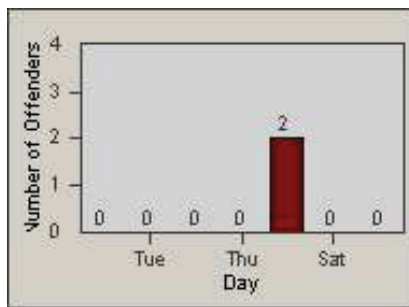

Redflex Redlight Offender Statistics

CONTRACT: Oxnard   LOCATION: OX-FIVE-03 Ventura Rd
DATE FROM: 01-Jul-2012   DATE TO: 31-Jul-2012

LANE 1