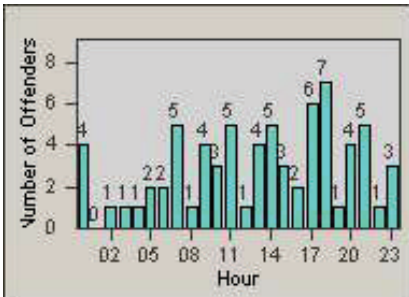

Redflex Redlight Offender Statistics

CONTRACT: Oxnard
DATE FROM: 01-Jul-2012

LOCATION: OX-SACH-01 Saviers
DATE TO: 31-Jul-2012

LANE 4