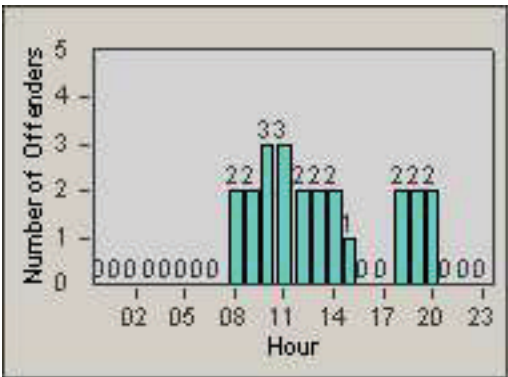

Redflex Redlight Offender Statistics

CONTRACT: Oxnard   **LOCATION:** OX-FIVE-01 Ventura Rd
DATE FROM: 01-Jul-2012   **DATE TO:** 31-Jul-2012