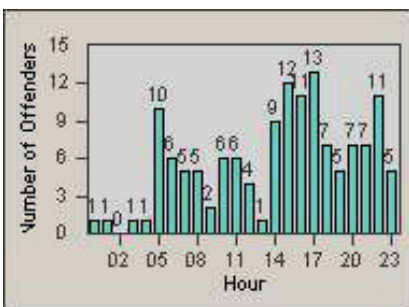

Redflex Redlight Offender Statistics

CONTRACT: Oxnard   **LOCATION:** OX-RO1-01 Rose
DATE FROM: 01-Jul-2012   **DATE TO:** 31-Jul-2012

LANE 4

LANE TOTAL