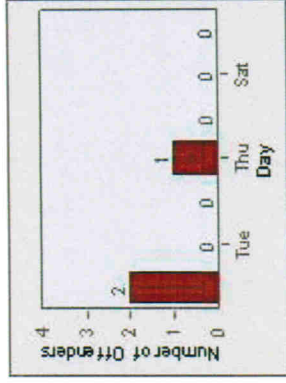

LANE TOTAL

Redflex Redlight Offender Statistics

CONTRACT: Poway LOCATION: POW-POTE-01 Ted Williams Py
DATE FROM: 01-Jul-2010 DATE TO: 31-Jul-2010

LANE 1

LANE 2

LANE 3

Redflex Redlight Offender Statistics

CONTRACT: Poway **LOCATION:** POW-POTE-01 Ted Williams Py
DATE FROM: 01-Jul-2010 **DATE TO:** 31-Jul-2010

LANE 4

LANE 5

Redflex Redlight Offender Statistics

CONTRACT: Poway **LOCATION:** POW-POTE-01 Ted Williams Py
DATE FROM: 01-Jul-2010 **DATE TO:** 31-Jul-2010

LANE TOTAL

Redflex Redlight Offender Statistics

CONTRACT: Poway LOCATION: POW-SCCO-01 Scripps Poway Py
DATE FROM: 01-Jul-2010 DATE TO: 31-Jul-2010