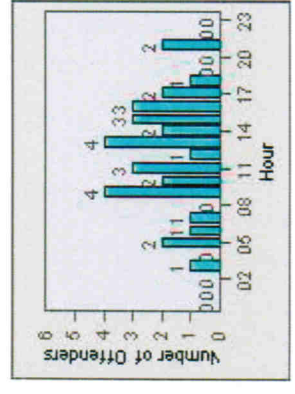

Redflex Redlight Offender Statistics

CONTRACT: Poway LOCATION: POW-POPO-01 Poway Rd
DATE FROM: 01-Jul-2010 DATE TO: 31-Jul-2010

LANE 1

LANE 2

LANE 3

Redflex Redlight Offender Statistics

CONTRACT: Poway **LOCATION:** POW-POPO-01 Poway Rd
DATE FROM: 01-Jul-2010 **DATE TO:** 31-Jul-2010

LANE 4

LANE 5

Redflex Redlight Offender Statistics

CONTRACT: Poway **LOCATION:** POW-POPO-01 Poway Rd
DATE FROM: 01-Jul-2010 **DATE TO:** 31-Jul-2010

LANE TOTAL

Redflex Redlight Offender Statistics

CONTRACT: Poway **LOCATION:** POW-POPO-03 Poway Rd
DATE FROM: 01-Jul-2010 **DATE TO:** 31-Jul-2010