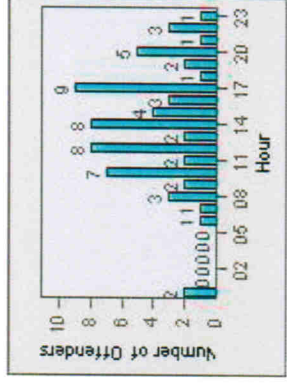

LANE 4

LANE 5

Redflex Redlight Offender Statistics

CONTRACT: Poway **LOCATION:** POW-POTE-01 Ted Williams Py
DATE FROM: 01-Jul-2010 **DATE TO:** 31-Jul-2010

LANE TOTAL

Redflex Redlight Offender Statistics

CONTRACT: Poway LOCATION: POW-SCCO-01 Scripps Poway Py
DATE FROM: 01-Jul-2010 DATE TO: 31-Jul-2010