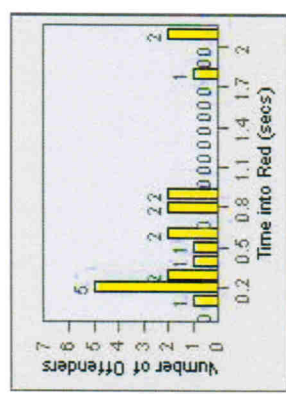

LANE TOTAL

Redflex Redlight Offender Statistics

CONTRACT: Poway LOCATION: POW-POTE-01 Ted Williams Py
DATE FROM: 01-Jul-2010 DATE TO: 31-Jul-2010

LANE 1

LANE 2

LANE 3

Redflex Redlight Offender Statistics

CONTRACT: Poway **LOCATION:** POW-POTE-01 Ted Williams Py
DATE FROM: 01-Jul-2010 **DATE TO:** 31-Jul-2010

LANE 4

LANE 5

Redflex Redlight Offender Statistics

CONTRACT: Poway **LOCATION:** POW-POTE-01 Ted Williams Py
DATE FROM: 01-Jul-2010 **DATE TO:** 31-Jul-2010

LANE TOTAL

Redflex Redlight Offender Statistics

CONTRACT: Poway LOCATION: POW-SCCO-01 Scripps Poway Py
DATE FROM: 01-Jul-2010 DATE TO: 31-Jul-2010

LANE 1

LANE 2

LANE 3

Redflex Redlight Offender Statistics

CONTRACT: Poway LOCATION: POW-SCCO-01 Scripps Poway Py
DATE FROM: 01-Jul-2010 DATE TO: 31-Jul-2010

LANE 4

LANE 5

Redflex Redlight Offender Statistics