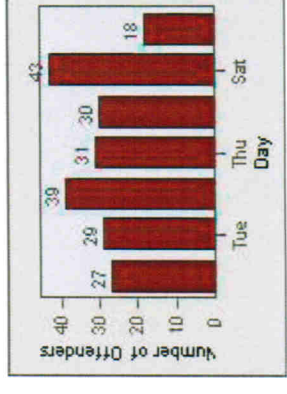

LANE 4

LANE 5

Redflex Redlight Offender Statistics

CONTRACT: Poway **LOCATION:** POW-POPO-01 Poway Rd
DATE FROM: 01-Jul-2010 **DATE TO:** 31-Jul-2010

LANE TOTAL

Redflex Redlight Offender Statistics

CONTRACT: Poway **LOCATION:** POW-POPO-03 Poway Rd
DATE FROM: 01-Jul-2010 **DATE TO:** 31-Jul-2010

LANE 1

LANE 2

LANE 3

Redflex Redlight Offender Statistics

CONTRACT: Poway **LOCATION:** POW-POPO-03 Poway Rd
DATE FROM: 01-Jul-2010 **DATE TO:** 31-Jul-2010

LANE 4

Redflex Redlight Offender Statistics

CONTRACT: Poway **LOCATION:** POW-POPO-03 Poway Rd
DATE FROM: 01-Jul-2010 **DATE TO:** 31-Jul-2010

LANE TOTAL

Redflex Redlight Offender Statistics

CONTRACT: Poway LOCATION: POW-POTE-01 Ted Williams Py
DATE FROM: 01-Jul-2010 DATE TO: 31-Jul-2010

LANE 1

LANE 2

LANE 3

Redflex Redlight Offender Statistics

CONTRACT: Poway **LOCATION:** POW-POTE-01 Ted Williams Py
DATE FROM: 01-Jul-2010 **DATE TO:** 31-Jul-2010