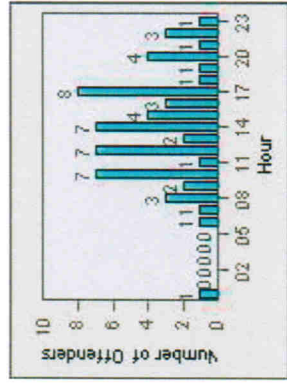

LANE 1

LANE 2

LANE 3

Redflex Redlight Offender Statistics

CONTRACT: Poway **LOCATION:** POW-POPO-03 Poway Rd
DATE FROM: 01-Jul-2010 **DATE TO:** 31-Jul-2010

LANE 4

Redflex Redlight Offender Statistics

CONTRACT: Poway **LOCATION:** POW-POPO-03 Poway Rd
DATE FROM: 01-Jul-2010 **DATE TO:** 31-Jul-2010

LANE TOTAL

Redflex Redlight Offender Statistics

CONTRACT: Poway LOCATION: POW-POTE-01 Ted Williams Py
DATE FROM: 01-Jul-2010 DATE TO: 31-Jul-2010

LANE 1

LANE 2

LANE 3

Redflex Redlight Offender Statistics

CONTRACT: Poway **LOCATION:** POW-POTE-01 Ted Williams Py
DATE FROM: 01-Jul-2010 **DATE TO:** 31-Jul-2010

LANE 4

LANE 5

Redflex Redlight Offender Statistics

CONTRACT: Poway **LOCATION:** POW-POTE-01 Ted Williams Py
DATE FROM: 01-Jul-2010 **DATE TO:** 31-Jul-2010

LANE TOTAL

Redflex Redlight Offender Statistics

CONTRACT: Poway LOCATION: POW-SCCO-01 Scripps Poway Py
DATE FROM: 01-Jul-2010 DATE TO: 31-Jul-2010