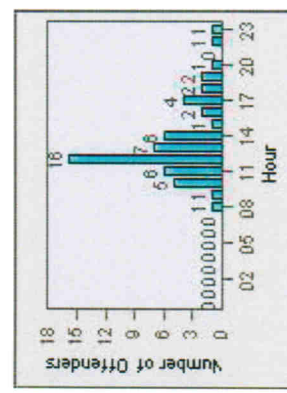

LANE 4

LANE 5

Redflex Redlight Offender Statistics

CONTRACT: Poway **LOCATION:** POW-POPO-01 Poway Rd
DATE FROM: 01-Jul-2010 **DATE TO:** 31-Jul-2010

LANE TOTAL

Redflex Redlight Offender Statistics

CONTRACT: Poway **LOCATION:** POW-POPO-03 Poway Rd
DATE FROM: 01-Jul-2010 **DATE TO:** 31-Jul-2010

LANE 1

LANE 2

LANE 3

Redflex Redlight Offender Statistics

CONTRACT: Poway **LOCATION:** POW-POPO-03 Poway Rd
DATE FROM: 01-Jul-2010 **DATE TO:** 31-Jul-2010

LANE 4

Redflex Redlight Offender Statistics

CONTRACT: Poway **LOCATION:** POW-POPO-03 Poway Rd
DATE FROM: 01-Jul-2010 **DATE TO:** 31-Jul-2010