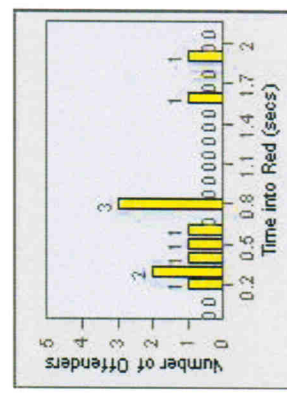

Redflex Redlight Offender Statistics

CONTRACT: Poway LOCATION: POW-SCCO-01 Scripps Poway Py
DATE FROM: 01-Jul-2010 DATE TO: 31-Jul-2010

LANE 1