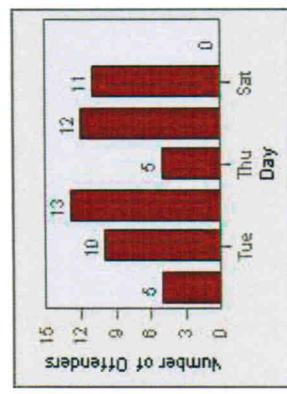

Redflex Redlight Offender Statistics

CONTRACT: Poway LOCATION: POW-POPO-01 Poway Rd
DATE FROM: 01-Jul-2010 DATE TO: 31-Jul-2010

LANE 1

LANE 2

LANE 3

Redflex Redlight Offender Statistics

CONTRACT: Poway **LOCATION:** POW-POPO-01 Poway Rd
DATE FROM: 01-Jul-2010 **DATE TO:** 31-Jul-2010

LANE 4

LANE 5

Redflex Redlight Offender Statistics

CONTRACT: Poway **LOCATION:** POW-POPO-01 Poway Rd
DATE FROM: 01-Jul-2010 **DATE TO:** 31-Jul-2010

LANE TOTAL

Redflex Redlight Offender Statistics

CONTRACT: Poway **LOCATION:** POW-POPO-03 Poway Rd
DATE FROM: 01-Jul-2010 **DATE TO:** 31-Jul-2010

LANE 1

LANE 2

LANE 3

Redflex Redlight Offender Statistics

CONTRACT: Poway **LOCATION:** POW-POPO-03 Poway Rd
DATE FROM: 01-Jul-2010 **DATE TO:** 31-Jul-2010

LANE 4

Redflex Redlight Offender Statistics

CONTRACT: Poway **LOCATION:** POW-POPO-03 Poway Rd
DATE FROM: 01-Jul-2010 **DATE TO:** 31-Jul-2010

LANE TOTAL

Redflex Redlight Offender Statistics

CONTRACT: Poway LOCATION: POW-POTE-01 Ted Williams Py
DATE FROM: 01-Jul-2010 DATE TO: 31-Jul-2010

LANE 1

LANE 2

LANE 3

Redflex Redlight Offender Statistics

CONTRACT: Poway **LOCATION:** POW-POTE-01 Ted Williams Py
DATE FROM: 01-Jul-2010 **DATE TO:** 31-Jul-2010