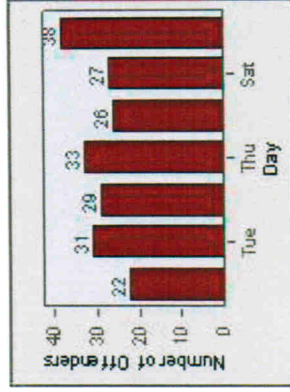

CONTRACT: Poway **LOCATION:** POW-SCCO-01 Scripps Poway Py
DATE FROM: 01-Jul-2010 **DATE TO:** 31-Jul-2010

Redflex Redlight Offender Statistics

CONTRACT: Poway LOCATION: POW-TEPO-01 Ted Williams Py

DATE FROM: 01-Jul-2010 DATE TO: 31-Jul-2010

LANE 1

LANE 2

LANE 3

REDFLEX
TRAFFIC SYSTEMS

Redflex Redlight Offender Statistics

CONTRACT: Poway **LOCATION:** POW-TEPO-01 Ted Williams Py

DATE FROM: 01-Jul-2010 **DATE TO:** 31-Jul-2010

LANE 4

LANE 5

Redflex Redlight Offender Statistics

CONTRACT: Poway LOCATION: POW-TEPO-01 Ted Williams Py

DATE FROM: 01-Jul-2010 DATE TO: 31-Jul-2010

LANE TOTAL