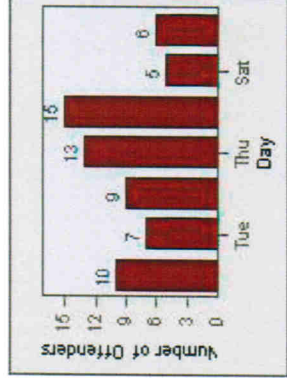

LANE TOTAL

Redflex Redlight Offender Statistics

CONTRACT: Poway LOCATION: POW-POTE-01 Ted Williams Py
DATE FROM: 01-Jul-2010 DATE TO: 31-Jul-2010

LANE 1

LANE 2

LANE 3

Redflex Redlight Offender Statistics

CONTRACT: Poway **LOCATION:** POW-POTE-01 Ted Williams Py
DATE FROM: 01-Jul-2010 **DATE TO:** 31-Jul-2010

LANE 4

LANE 5

Redflex Redlight Offender Statistics

CONTRACT: Poway **LOCATION:** POW-POTE-01 Ted Williams Py
DATE FROM: 01-Jul-2010 **DATE TO:** 31-Jul-2010

LANE TOTAL

Redflex Redlight Offender Statistics

CONTRACT: Poway LOCATION: POW-SCCO-01 Scripps Poway Py
DATE FROM: 01-Jul-2010 DATE TO: 31-Jul-2010

LANE 1

LANE 2

LANE 3

Redflex Redlight Offender Statistics

CONTRACT: Poway LOCATION: POW-SCCO-01 Scripps Poway Py
DATE FROM: 01-Jul-2010 DATE TO: 31-Jul-2010

LANE 4

LANE 5

Redflex Redlight Offender Statistics