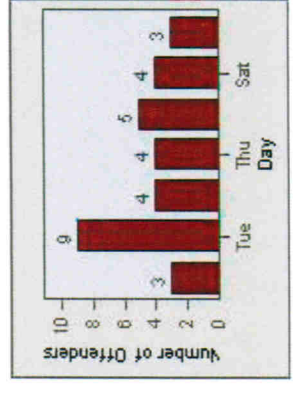

Redflex Redlight Offender Statistics

CONTRACT: Poway LOCATION: POW-POPO-01 Poway Rd
DATE FROM: 01-Jul-2010 DATE TO: 31-Jul-2010

LANE 1

LANE 2

LANE 3

Redflex Redlight Offender Statistics

CONTRACT: Poway **LOCATION:** POW-POPO-01 Poway Rd
DATE FROM: 01-Jul-2010 **DATE TO:** 31-Jul-2010

LANE 4

LANE 5

Redflex Redlight Offender Statistics

CONTRACT: Poway **LOCATION:** POW-POPO-01 Poway Rd
DATE FROM: 01-Jul-2010 **DATE TO:** 31-Jul-2010

LANE TOTAL

Redflex Redlight Offender Statistics

CONTRACT: Poway **LOCATION:** POW-POPO-03 Poway Rd
DATE FROM: 01-Jul-2010 **DATE TO:** 31-Jul-2010