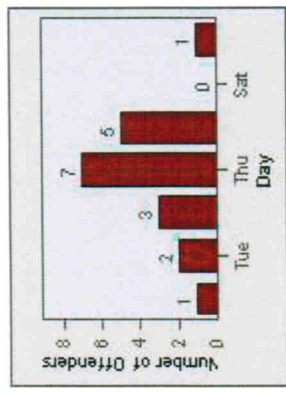

Redflex Redlight Offender Statistics

CONTRACT: Poway LOCATION: POW-SCCO-01 Scripps Poway Py
DATE FROM: 01-Jul-2010 DATE TO: 31-Jul-2010

LANE 1

LANE 2

LANE 3