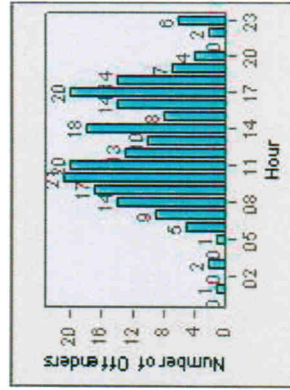

CONTRACT: Poway **LOCATION:** POW-SCCO-01 Scripps Poway Py
DATE FROM: 01-Jul-2010 **DATE TO:** 31-Jul-2010

Redflex Redlight Offender Statistics

CONTRACT: Poway LOCATION: POW-TEPO-01 Ted Williams Py

DATE FROM: 01-Jul-2010 DATE TO: 31-Jul-2010

LANE 1

LANE 2

LANE 3

REDFLEX
TRAFFIC SYSTEMS

Redflex Redlight Offender Statistics

CONTRACT: Poway **LOCATION:** POW-TEPO-01 Ted Williams Py

DATE FROM: 01-Jul-2010 **DATE TO:** 31-Jul-2010

LANE 4

LANE 5

Redflex Redlight Offender Statistics

CONTRACT: Poway LOCATION: POW-TEPO-01 Ted Williams Py

DATE FROM: 01-Jul-2010 DATE TO: 31-Jul-2010

LANE TOTAL