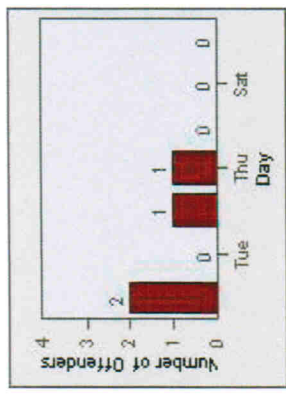

LANE 4

LANE 5

Redflex Redlight Offender Statistics

CONTRACT: Poway **LOCATION:** POW-POPO-01 Poway Rd
DATE FROM: 01-Jul-2010 **DATE TO:** 31-Jul-2010

LANE TOTAL

Redflex Redlight Offender Statistics

CONTRACT: Poway **LOCATION:** POW-POPO-03 Poway Rd
DATE FROM: 01-Jul-2010 **DATE TO:** 31-Jul-2010

LANE 1

LANE 2

LANE 3

Redflex Redlight Offender Statistics

CONTRACT: Poway **LOCATION:** POW-POPO-03 Poway Rd
DATE FROM: 01-Jul-2010 **DATE TO:** 31-Jul-2010

LANE 4

Redflex Redlight Offender Statistics

CONTRACT: Poway **LOCATION:** POW-POPO-03 Poway Rd
DATE FROM: 01-Jul-2010 **DATE TO:** 31-Jul-2010