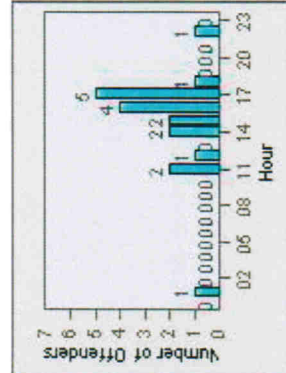

LANE 4

LANE 5

Redflex Redlight Offender Statistics

CONTRACT: Poway **LOCATION:** POW-POTE-01 Ted Williams Py
DATE FROM: 01-Jul-2010 **DATE TO:** 31-Jul-2010

LANE TOTAL

Redflex Redlight Offender Statistics

CONTRACT: Poway LOCATION: POW-SCCO-01 Scripps Poway Py
DATE FROM: 01-Jul-2010 DATE TO: 31-Jul-2010

LANE 1

LANE 2

LANE 3

Redflex Redlight Offender Statistics

CONTRACT: Poway LOCATION: POW-SCCO-01 Scripps Poway Py
DATE FROM: 01-Jul-2010 DATE TO: 31-Jul-2010

LANE 4

LANE 5

Redflex Redlight Offender Statistics