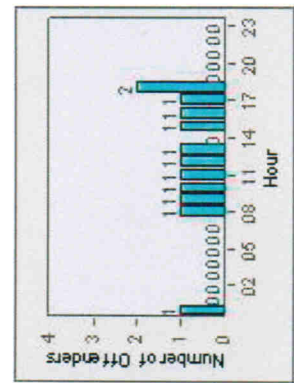

LANE 4

LANE 5

Redflex Redlight Offender Statistics

CONTRACT: Poway **LOCATION:** POW-POPO-01 Poway Rd
DATE FROM: 01-Jul-2010 **DATE TO:** 31-Jul-2010

LANE TOTAL

Redflex Redlight Offender Statistics

CONTRACT: Poway **LOCATION:** POW-POPO-03 Poway Rd
DATE FROM: 01-Jul-2010 **DATE TO:** 31-Jul-2010

LANE 1

LANE 2

LANE 3

Redflex Redlight Offender Statistics

CONTRACT: Poway **LOCATION:** POW-POPO-03 Poway Rd
DATE FROM: 01-Jul-2010 **DATE TO:** 31-Jul-2010

LANE 4

Redflex Redlight Offender Statistics

CONTRACT: Poway **LOCATION:** POW-POPO-03 Poway Rd
DATE FROM: 01-Jul-2010 **DATE TO:** 31-Jul-2010

LANE TOTAL

Redflex Redlight Offender Statistics

CONTRACT: Poway LOCATION: POW-POTE-01 Ted Williams Py
DATE FROM: 01-Jul-2010 DATE TO: 31-Jul-2010

LANE 1

LANE 2

LANE 3

Redflex Redlight Offender Statistics

CONTRACT: Poway **LOCATION:** POW-POTE-01 Ted Williams Py
DATE FROM: 01-Jul-2010 **DATE TO:** 31-Jul-2010