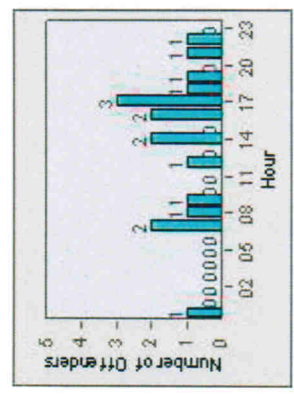

Redflex Redlight Offender Statistics

CONTRACT: Poway LOCATION: POW-POPO-01 Poway Rd
DATE FROM: 01-Jul-2010 DATE TO: 31-Jul-2010

LANE 1

LANE 2

LANE 3

Redflex Redlight Offender Statistics

CONTRACT: Poway **LOCATION:** POW-POPO-01 Poway Rd
DATE FROM: 01-Jul-2010 **DATE TO:** 31-Jul-2010

LANE 4

LANE 5

Redflex Redlight Offender Statistics

CONTRACT: Poway **LOCATION:** POW-POPO-01 Poway Rd
DATE FROM: 01-Jul-2010 **DATE TO:** 31-Jul-2010

LANE TOTAL

Redflex Redlight Offender Statistics

CONTRACT: Poway **LOCATION:** POW-POPO-03 Poway Rd
DATE FROM: 01-Jul-2010 **DATE TO:** 31-Jul-2010