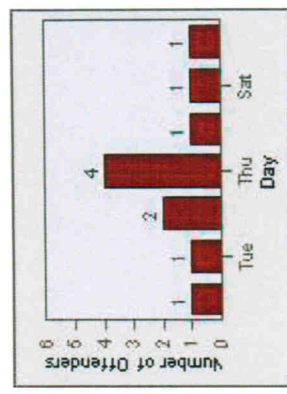

LANE TOTAL

Redflex Redlight Offender Statistics

CONTRACT: Poway LOCATION: POW-POTE-01 Ted Williams Py
DATE FROM: 01-Jul-2010 DATE TO: 31-Jul-2010

LANE 1

LANE 2

LANE 3

Redflex Redlight Offender Statistics

CONTRACT: Poway **LOCATION:** POW-POTE-01 Ted Williams Py
DATE FROM: 01-Jul-2010 **DATE TO:** 31-Jul-2010

LANE 4

LANE 5

Redflex Redlight Offender Statistics

CONTRACT: Poway **LOCATION:** POW-POTE-01 Ted Williams Py
DATE FROM: 01-Jul-2010 **DATE TO:** 31-Jul-2010

LANE TOTAL

Redflex Redlight Offender Statistics

CONTRACT: Poway LOCATION: POW-SCCO-01 Scripps Poway Py
DATE FROM: 01-Jul-2010 DATE TO: 31-Jul-2010

LANE 1

LANE 2

LANE 3

Redflex Redlight Offender Statistics

CONTRACT: Poway LOCATION: POW-SCCO-01 Scripps Poway Py
DATE FROM: 01-Jul-2010 DATE TO: 31-Jul-2010

LANE 4

LANE 5

Redflex Redlight Offender Statistics