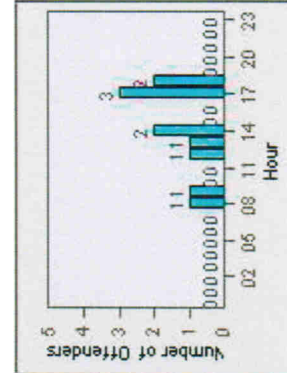

LANE TOTAL

Redflex Redlight Offender Statistics

CONTRACT: Poway LOCATION: POW-POTE-01 Ted Williams Py
DATE FROM: 01-Jul-2010 DATE TO: 31-Jul-2010

LANE 1

LANE 2

LANE 3

Redflex Redlight Offender Statistics

CONTRACT: Poway **LOCATION:** POW-POTE-01 Ted Williams Py
DATE FROM: 01-Jul-2010 **DATE TO:** 31-Jul-2010

LANE 4

LANE 5

Redflex Redlight Offender Statistics

CONTRACT: Poway **LOCATION:** POW-POTE-01 Ted Williams Py
DATE FROM: 01-Jul-2010 **DATE TO:** 31-Jul-2010

LANE TOTAL

Redflex Redlight Offender Statistics

CONTRACT: Poway LOCATION: POW-SCCO-01 Scripps Poway Py
DATE FROM: 01-Jul-2010 DATE TO: 31-Jul-2010

LANE 1

LANE 2

LANE 3

Redflex Redlight Offender Statistics

CONTRACT: Poway LOCATION: POW-SCCO-01 Scripps Poway Py
DATE FROM: 01-Jul-2010 DATE TO: 31-Jul-2010

LANE 4

LANE 5

Redflex Redlight Offender Statistics