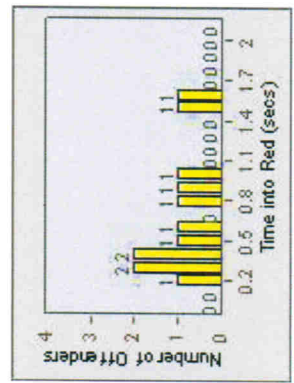

LANE 4

LANE 5

Redflex Redlight Offender Statistics

CONTRACT: Poway **LOCATION:** POW-POPO-01 Poway Rd
DATE FROM: 01-Jul-2010 **DATE TO:** 31-Jul-2010

LANE TOTAL

Redflex Redlight Offender Statistics

CONTRACT: Poway **LOCATION:** POW-POPO-03 Poway Rd
DATE FROM: 01-Jul-2010 **DATE TO:** 31-Jul-2010

LANE 1

LANE 2

LANE 3

Redflex Redlight Offender Statistics

CONTRACT: Poway **LOCATION:** POW-POPO-03 Poway Rd
DATE FROM: 01-Jul-2010 **DATE TO:** 31-Jul-2010

LANE 4

Redflex Redlight Offender Statistics

CONTRACT: Poway **LOCATION:** POW-POPO-03 Poway Rd
DATE FROM: 01-Jul-2010 **DATE TO:** 31-Jul-2010

LANE TOTAL

Redflex Redlight Offender Statistics

CONTRACT: Poway LOCATION: POW-POTE-01 Ted Williams Py
DATE FROM: 01-Jul-2010 DATE TO: 31-Jul-2010

LANE 1

LANE 2

LANE 3

Redflex Redlight Offender Statistics

CONTRACT: Poway **LOCATION:** POW-POTE-01 Ted Williams Py
DATE FROM: 01-Jul-2010 **DATE TO:** 31-Jul-2010