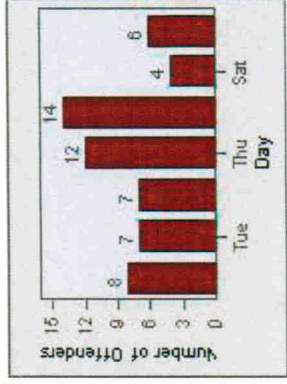

LANE 1

LANE 2

LANE 3

Redflex Redlight Offender Statistics

CONTRACT: Poway **LOCATION:** POW-POPO-03 Poway Rd
DATE FROM: 01-Jul-2010 **DATE TO:** 31-Jul-2010

LANE 4

Redflex Redlight Offender Statistics

CONTRACT: Poway **LOCATION:** POW-POPO-03 Poway Rd
DATE FROM: 01-Jul-2010 **DATE TO:** 31-Jul-2010

LANE TOTAL

Redflex Redlight Offender Statistics

CONTRACT: Poway LOCATION: POW-POTE-01 Ted Williams Py
DATE FROM: 01-Jul-2010 DATE TO: 31-Jul-2010

LANE 1

LANE 2

LANE 3

Redflex Redlight Offender Statistics

CONTRACT: Poway **LOCATION:** POW-POTE-01 Ted Williams Py
DATE FROM: 01-Jul-2010 **DATE TO:** 31-Jul-2010

LANE 4

LANE 5

Redflex Redlight Offender Statistics

CONTRACT: Poway **LOCATION:** POW-POTE-01 Ted Williams Py
DATE FROM: 01-Jul-2010 **DATE TO:** 31-Jul-2010

LANE TOTAL

Redflex Redlight Offender Statistics

CONTRACT: Poway LOCATION: POW-SCCO-01 Scripps Poway Py
DATE FROM: 01-Jul-2010 DATE TO: 31-Jul-2010