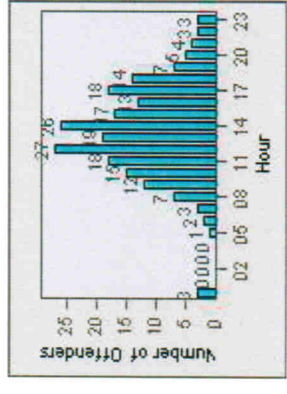

LANE 1

LANE 2

LANE 3

Redflex Redlight Offender Statistics

CONTRACT: Poway **LOCATION:** POW-POPO-03 Poway Rd
DATE FROM: 01-Jul-2010 **DATE TO:** 31-Jul-2010

LANE 4

Redflex Redlight Offender Statistics

CONTRACT: Poway **LOCATION:** POW-POPO-03 Poway Rd
DATE FROM: 01-Jul-2010 **DATE TO:** 31-Jul-2010

LANE TOTAL

Redflex Redlight Offender Statistics

CONTRACT: Poway LOCATION: POW-POTE-01 Ted Williams Py
DATE FROM: 01-Jul-2010 DATE TO: 31-Jul-2010

LANE 1

LANE 2

LANE 3

Redflex Redlight Offender Statistics

CONTRACT: Poway **LOCATION:** POW-POTE-01 Ted Williams Py
DATE FROM: 01-Jul-2010 **DATE TO:** 31-Jul-2010