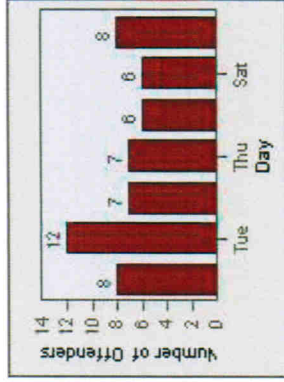

LANE 4

LANE 5

Redflex Redlight Offender Statistics

CONTRACT: Poway **LOCATION:** POW-POPO-01 Poway Rd
DATE FROM: 01-Jul-2010 **DATE TO:** 31-Jul-2010

LANE TOTAL

Redflex Redlight Offender Statistics

CONTRACT: Poway **LOCATION:** POW-POPO-03 Poway Rd
DATE FROM: 01-Jul-2010 **DATE TO:** 31-Jul-2010

LANE 1

LANE 2

LANE 3

Redflex Redlight Offender Statistics

CONTRACT: Poway **LOCATION:** POW-POPO-03 Poway Rd
DATE FROM: 01-Jul-2010 **DATE TO:** 31-Jul-2010

LANE 4

Redflex Redlight Offender Statistics

CONTRACT: Poway **LOCATION:** POW-POPO-03 Poway Rd
DATE FROM: 01-Jul-2010 **DATE TO:** 31-Jul-2010