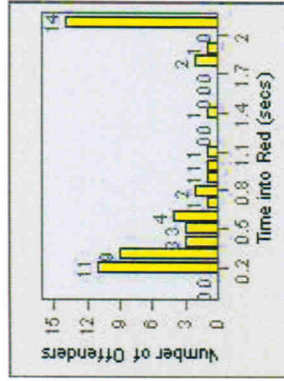

LANE 4

LANE 5

Redflex Redlight Offender Statistics

CONTRACT: Poway **LOCATION:** POW-POPO-01 Poway Rd
DATE FROM: 01-Jul-2010 **DATE TO:** 31-Jul-2010

LANE TOTAL

Redflex Redlight Offender Statistics

CONTRACT: Poway **LOCATION:** POW-POPO-03 Poway Rd
DATE FROM: 01-Jul-2010 **DATE TO:** 31-Jul-2010

LANE 1

LANE 2

LANE 3

Redflex Redlight Offender Statistics

CONTRACT: Poway **LOCATION:** POW-POPO-03 Poway Rd
DATE FROM: 01-Jul-2010 **DATE TO:** 31-Jul-2010

LANE 4

Redflex Redlight Offender Statistics

CONTRACT: Poway **LOCATION:** POW-POPO-03 Poway Rd
DATE FROM: 01-Jul-2010 **DATE TO:** 31-Jul-2010