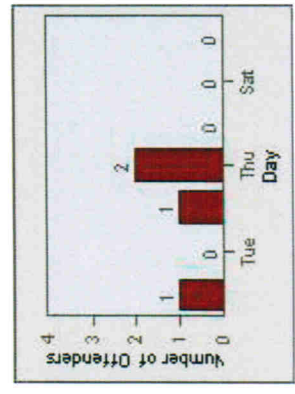

Redflex Redlight Offender Statistics

CONTRACT: Poway LOCATION: POW-POPO-01 Poway Rd
DATE FROM: 01-Jul-2010 DATE TO: 31-Jul-2010

LANE 1

LANE 2

LANE 3

Redflex Redlight Offender Statistics

CONTRACT: Poway **LOCATION:** POW-POPO-01 Poway Rd
DATE FROM: 01-Jul-2010 **DATE TO:** 31-Jul-2010

LANE 4

LANE 5

Redflex Redlight Offender Statistics

CONTRACT: Poway **LOCATION:** POW-POPO-01 Poway Rd
DATE FROM: 01-Jul-2010 **DATE TO:** 31-Jul-2010

LANE TOTAL

Redflex Redlight Offender Statistics

CONTRACT: Poway **LOCATION:** POW-POPO-03 Poway Rd
DATE FROM: 01-Jul-2010 **DATE TO:** 31-Jul-2010