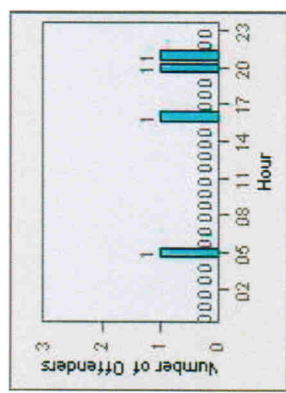

LANE 4

LANE 5

Redflex Redlight Offender Statistics

CONTRACT: Poway **LOCATION:** POW-POPO-01 Poway Rd
DATE FROM: 01-Jul-2010 **DATE TO:** 31-Jul-2010

LANE TOTAL

Redflex Redlight Offender Statistics

CONTRACT: Poway **LOCATION:** POW-POPO-03 Poway Rd
DATE FROM: 01-Jul-2010 **DATE TO:** 31-Jul-2010

LANE 1

LANE 2

LANE 3

Redflex Redlight Offender Statistics

CONTRACT: Poway **LOCATION:** POW-POPO-03 Poway Rd
DATE FROM: 01-Jul-2010 **DATE TO:** 31-Jul-2010

LANE 4

Redflex Redlight Offender Statistics

CONTRACT: Poway **LOCATION:** POW-POPO-03 Poway Rd
DATE FROM: 01-Jul-2010 **DATE TO:** 31-Jul-2010