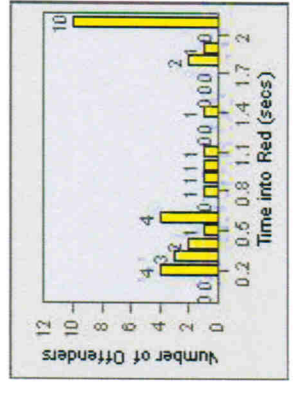

Redflex Redlight Offender Statistics

CONTRACT: Poway LOCATION: POW-POPO-01 Poway Rd
DATE FROM: 01-Jul-2010 DATE TO: 31-Jul-2010

LANE 1

LANE 2

LANE 3

Redflex Redlight Offender Statistics

CONTRACT: Poway **LOCATION:** POW-POPO-01 Poway Rd
DATE FROM: 01-Jul-2010 **DATE TO:** 31-Jul-2010

LANE 4

LANE 5

Redflex Redlight Offender Statistics

CONTRACT: Poway **LOCATION:** POW-POPO-01 Poway Rd
DATE FROM: 01-Jul-2010 **DATE TO:** 31-Jul-2010

LANE TOTAL

Redflex Redlight Offender Statistics

CONTRACT: Poway **LOCATION:** POW-POPO-03 Poway Rd
DATE FROM: 01-Jul-2010 **DATE TO:** 31-Jul-2010