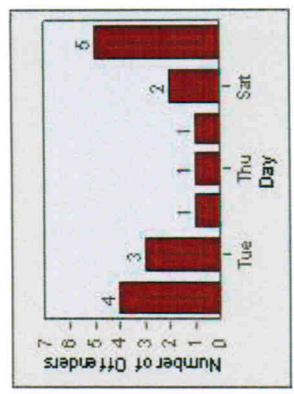

Redflex Redlight Offender Statistics

CONTRACT: Poway LOCATION: POW-POPO-01 Poway Rd
DATE FROM: 01-Jul-2010 DATE TO: 31-Jul-2010

LANE 1

LANE 2

LANE 3

Redflex Redlight Offender Statistics

CONTRACT: Poway **LOCATION:** POW-POPO-01 Poway Rd
DATE FROM: 01-Jul-2010 **DATE TO:** 31-Jul-2010

LANE 4

LANE 5

Redflex Redlight Offender Statistics

CONTRACT: Poway **LOCATION:** POW-POPO-01 Poway Rd
DATE FROM: 01-Jul-2010 **DATE TO:** 31-Jul-2010

LANE TOTAL

Redflex Redlight Offender Statistics

CONTRACT: Poway **LOCATION:** POW-POPO-03 Poway Rd
DATE FROM: 01-Jul-2010 **DATE TO:** 31-Jul-2010