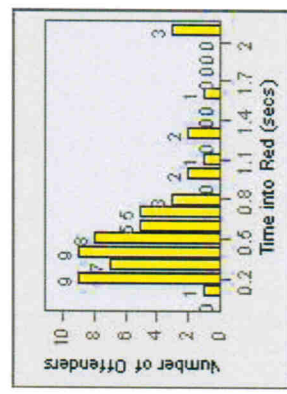

LANE 4

LANE 5

Redflex Redlight Offender Statistics

CONTRACT: Poway **LOCATION:** POW-POPO-01 Poway Rd
DATE FROM: 01-Jul-2010 **DATE TO:** 31-Jul-2010

LANE TOTAL

Redflex Redlight Offender Statistics

CONTRACT: Poway **LOCATION:** POW-POPO-03 Poway Rd
DATE FROM: 01-Jul-2010 **DATE TO:** 31-Jul-2010

LANE 1

LANE 2

LANE 3

Redflex Redlight Offender Statistics

CONTRACT: Poway **LOCATION:** POW-POPO-03 Poway Rd
DATE FROM: 01-Jul-2010 **DATE TO:** 31-Jul-2010

LANE 4

Redflex Redlight Offender Statistics

CONTRACT: Poway **LOCATION:** POW-POPO-03 Poway Rd
DATE FROM: 01-Jul-2010 **DATE TO:** 31-Jul-2010