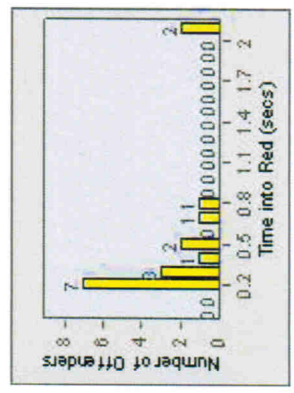

Redflex Redlight Offender Statistics

CONTRACT: Poway LOCATION: POW-POPO-01 Poway Rd
DATE FROM: 01-Jul-2010 DATE TO: 31-Jul-2010

LANE 1

LANE 2

LANE 3

Redflex Redlight Offender Statistics

CONTRACT: Poway **LOCATION:** POW-POPO-01 Poway Rd
DATE FROM: 01-Jul-2010 **DATE TO:** 31-Jul-2010

LANE 4

LANE 5

Redflex Redlight Offender Statistics

CONTRACT: Poway **LOCATION:** POW-POPO-01 Poway Rd
DATE FROM: 01-Jul-2010 **DATE TO:** 31-Jul-2010

LANE TOTAL

Redflex Redlight Offender Statistics

CONTRACT: Poway **LOCATION:** POW-POPO-03 Poway Rd
DATE FROM: 01-Jul-2010 **DATE TO:** 31-Jul-2010