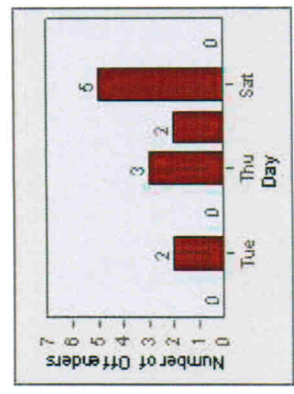

LANE 4

LANE 5

Redflex Redlight Offender Statistics

CONTRACT: Poway **LOCATION:** POW-POPO-01 Poway Rd
DATE FROM: 01-Jul-2010 **DATE TO:** 31-Jul-2010

LANE TOTAL

Redflex Redlight Offender Statistics

CONTRACT: Poway **LOCATION:** POW-POPO-03 Poway Rd
DATE FROM: 01-Jul-2010 **DATE TO:** 31-Jul-2010

LANE 1

LANE 2

LANE 3

Redflex Redlight Offender Statistics

CONTRACT: Poway **LOCATION:** POW-POPO-03 Poway Rd
DATE FROM: 01-Jul-2010 **DATE TO:** 31-Jul-2010

LANE 4

Redflex Redlight Offender Statistics

CONTRACT: Poway **LOCATION:** POW-POPO-03 Poway Rd
DATE FROM: 01-Jul-2010 **DATE TO:** 31-Jul-2010

LANE TOTAL

Redflex Redlight Offender Statistics

CONTRACT: Poway LOCATION: POW-POTE-01 Ted Williams Py
DATE FROM: 01-Jul-2010 DATE TO: 31-Jul-2010

LANE 1

LANE 2

LANE 3

Redflex Redlight Offender Statistics

CONTRACT: Poway **LOCATION:** POW-POTE-01 Ted Williams Py
DATE FROM: 01-Jul-2010 **DATE TO:** 31-Jul-2010