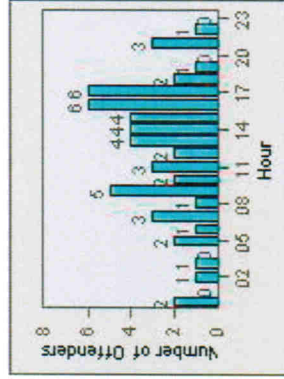

LANE 4

LANE 5

Redflex Redlight Offender Statistics

CONTRACT: Poway **LOCATION:** POW-POPO-01 Poway Rd
DATE FROM: 01-Jul-2010 **DATE TO:** 31-Jul-2010

LANE TOTAL

Redflex Redlight Offender Statistics

CONTRACT: Poway **LOCATION:** POW-POPO-03 Poway Rd
DATE FROM: 01-Jul-2010 **DATE TO:** 31-Jul-2010

LANE 1

LANE 2

LANE 3

Redflex Redlight Offender Statistics

CONTRACT: Poway **LOCATION:** POW-POPO-03 Poway Rd
DATE FROM: 01-Jul-2010 **DATE TO:** 31-Jul-2010

LANE 4

Redflex Redlight Offender Statistics

CONTRACT: Poway **LOCATION:** POW-POPO-03 Poway Rd
DATE FROM: 01-Jul-2010 **DATE TO:** 31-Jul-2010