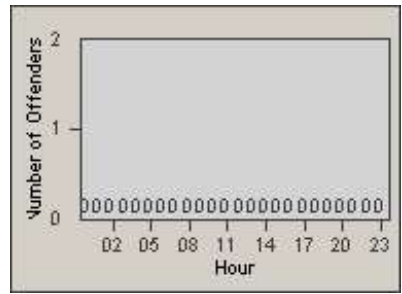

Redflex Redlight Offender Statistics

CONTRACT: Redding
DATE FROM: 1/Oct/2008

LOCATION: RED-MALA-01 Lake Blvd and Market Street
DATE TO: 31/Oct/2008

LANE 1

LANE 2

LANE 3

Redflex Redlight Offender Statistics

CONTRACT: Redding
DATE FROM: 1/Oct/2008

LOCATION: RED-MALA-01 Lake Blvd and Market Street
DATE TO: 31/Oct/2008

LANE 4

LANE 5

Redflex Redlight Offender Statistics

CONTRACT: Redding
DATE FROM: 1/Oct/2008

LOCATION: RED-MALA-01 Lake Blvd and Market Street
DATE TO: 31/Oct/2008