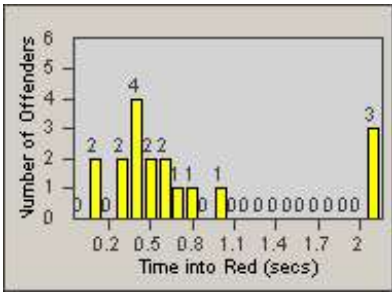

Redflex Redlight Offender Statistics

CONTRACT: Redding
DATE FROM: 1/Jul/2010

LOCATION: RED-CCCY-01 Churn Creek Rd and Cypress Ave
DATE TO: 31/Jul/2010

LANE 1

LANE 2

LANE 3