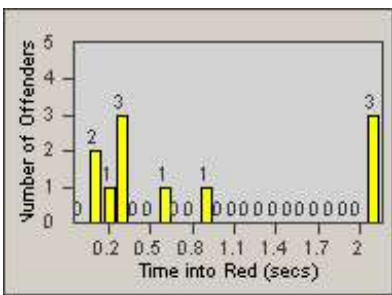

Redflex Redlight Offender Statistics

CONTRACT: Redding
DATE FROM: 1/Jul/2010

LOCATION: RED-CCCY-01 Churn Creek Rd and Cypress Ave
DATE TO: 31/Jul/2010

LANE 1