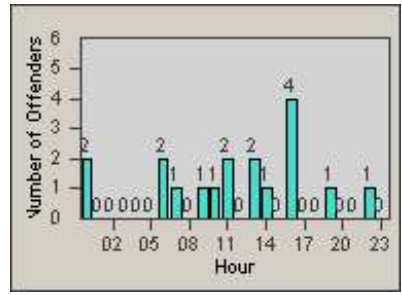

Redflex Redlight Offender Statistics

CONTRACT: Redding
DATE FROM: 1/Jul/2010

LOCATION: RED-CCCY-01 Churn Creek Rd and Cypress Ave
DATE TO: 31/Jul/2010

LANE 1

LANE 2

LANE 3