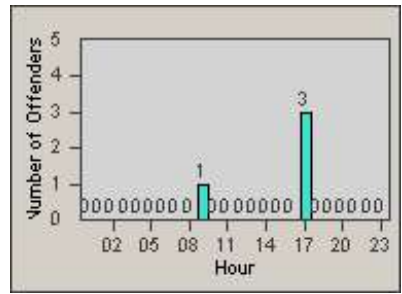

Redflex Redlight Offender Statistics

CONTRACT: Redding
DATE FROM: 1/Jul/2010

LOCATION: RED-CCCY-01 Churn Creek Rd and Cypress Ave
DATE TO: 31/Jul/2010

LANE 4

LANE 5