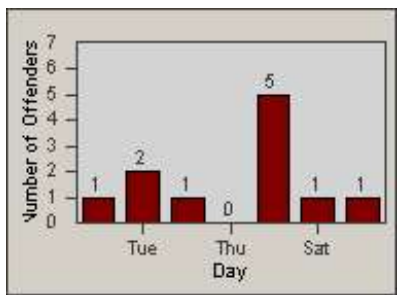

Redflex Redlight Offender Statistics

CONTRACT: Redding
DATE FROM: 1/Jul/2010

LOCATION: RED-CCCY-01 Churn Creek Rd and Cypress Ave
DATE TO: 31/Jul/2010

LANE 1