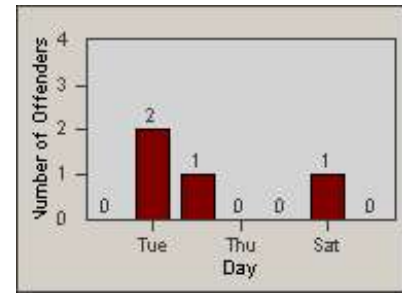

Redflex Redlight Offender Statistics

CONTRACT: Redding
DATE FROM: 1/Jul/2010

LOCATION: RED-CCCY-01 Churn Creek Rd and Cypress Ave
DATE TO: 31/Jul/2010

LANE 4

LANE 5