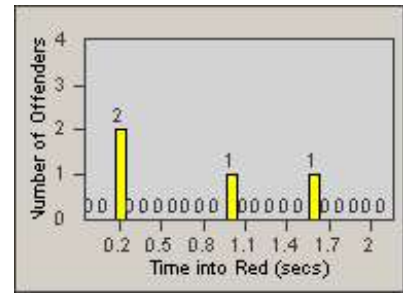

Redflex Redlight Offender Statistics

CONTRACT: Redding
DATE FROM: 1/Jul/2010

LOCATION: RED-CCCY-01 Churn Creek Rd and Cypress Ave
DATE TO: 31/Jul/2010

LANE 4

LANE 5