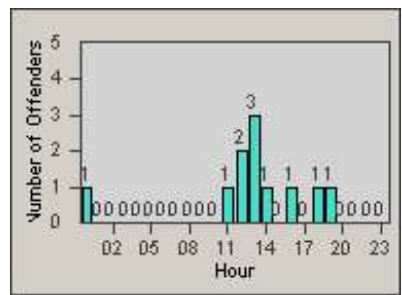

Redflex Redlight Offender Statistics

CONTRACT: Redding
DATE FROM: 1/Jul/2010

LOCATION: RED-CCCY-01 Churn Creek Rd and Cypress Ave
DATE TO: 31/Jul/2010

LANE 1