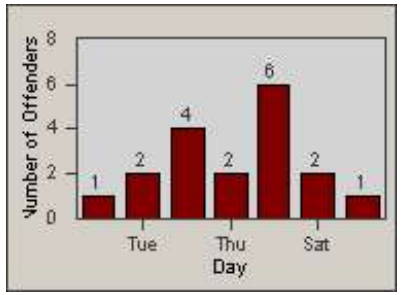

Redflex Redlight Offender Statistics

CONTRACT: Redding
DATE FROM: 1/Jul/2010

LOCATION: RED-CCCY-01 Churn Creek Rd and Cypress Ave
DATE TO: 31/Jul/2010

LANE 1

LANE 2

LANE 3