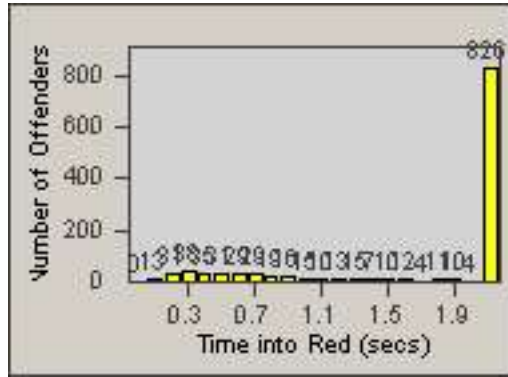

LANE 4

LANE 5

Redflex Redlight Offender Statistics

CONTRACT: Redding LOCATION: RED-HICY-01 Hilltop Dr and E Cypress Ave
 DATE FROM: 01-Jul-2015 DATE TO: 31-Jul-2015

LANE TOTAL

Redflex Redlight Offender Statistics