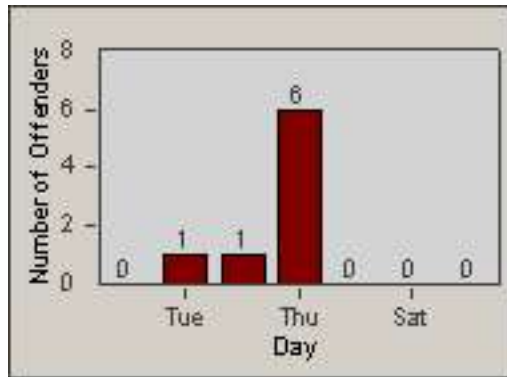

CONTRACT: Redding LOCATION: RED-PITE-01 Pine St and Tehama St
 DATE FROM: 01-Jul-2015 DATE TO: 31-Jul-2015

LANE 1

LANE 2

LANE 3

Redflex Redlight Offender Statistics

CONTRACT: Redding LOCATION: RED-PITE-01 Pine St and Tehama St
 DATE FROM: 01-Jul-2015 DATE TO: 31-Jul-2015