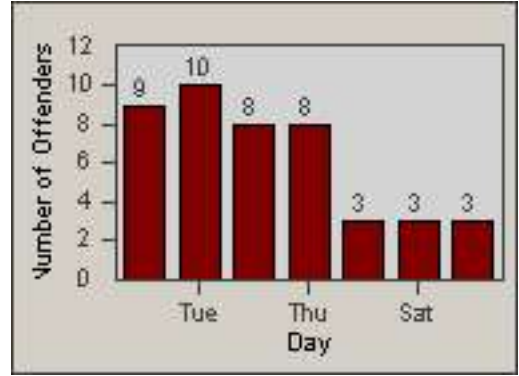

Redflex Redlight Offender Statistics

CONTRACT: Redding
DATE FROM: 01-Jul-2015

LOCATION: RED-HICY-01 Hilltop Dr and E Cypress Ave
DATE TO: 31-Jul-2015

LANE 1

LANE 2

LANE 3