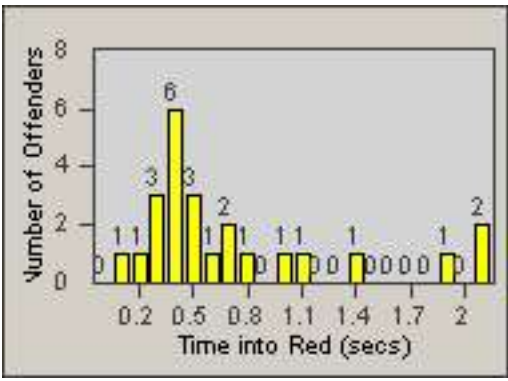

Redflex Redlight Offender Statistics

CONTRACT: Redding
DATE FROM: 01-Jul-2015

LOCATION: RED-CYBE-01 Cypress Ave and Bechelli Lane
DATE TO: 31-Jul-2015

LANE 4