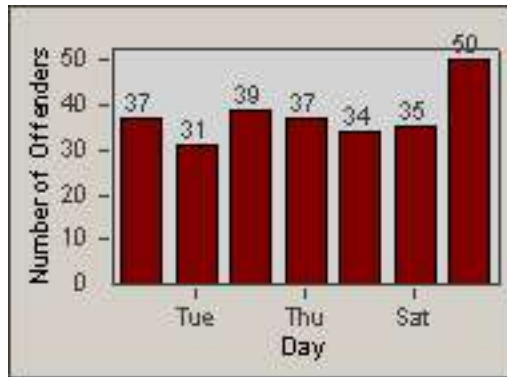

LANE 4

LANE 5

Redflex Redlight Offender Statistics

CONTRACT: Redding
 DATE FROM: 01-Jul-2015

LOCATION: RED-MALA-01 Lake Blvd and Market Street
 DATE TO: 31-Jul-2015

LANE TOTAL

Redflex Redlight Offender Statistics