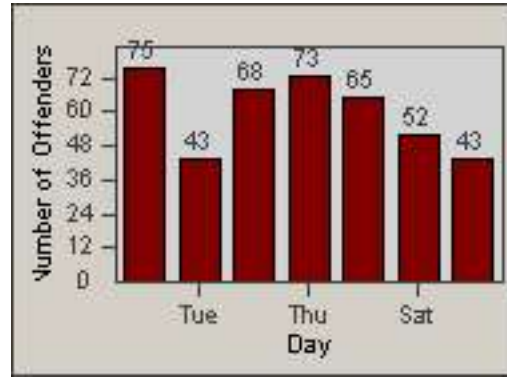

Redflex Redlight Offender Statistics

CONTRACT: Redding
 DATE FROM: 01-Jul-2015

LOCATION: RED-CYHI-01 Hilltop Dr and E Cypress Ave
 DATE TO: 31-Jul-2015

LANE TOTAL

Redflex Redlight Offender Statistics

CONTRACT: Redding
 DATE FROM: 01-Jul-2015