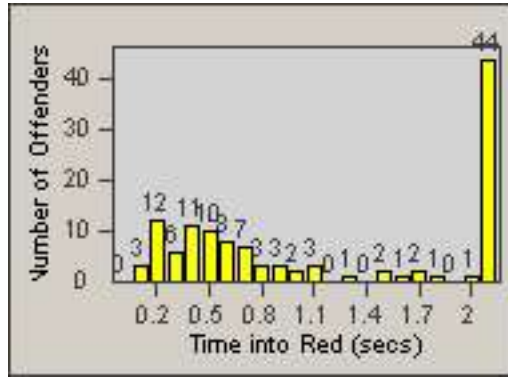

LANE 4

LANE 5

Redflex Redlight Offender Statistics

CONTRACT: Redding
 DATE FROM: 01-Jul-2015

LOCATION: RED-MASH-01 Shasta St. and Market St.
 DATE TO: 31-Jul-2015

LANE TOTAL

Redflex Redlight Offender Statistics