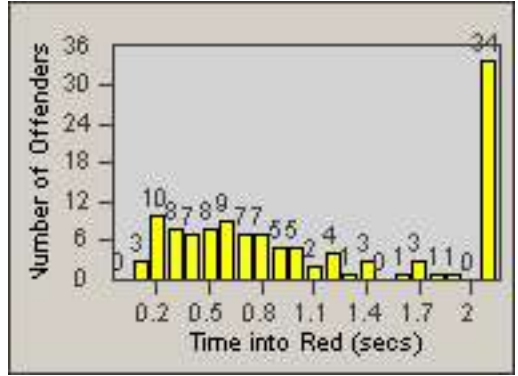

Redflex Redlight Offender Statistics

CONTRACT: Redding
DATE FROM: 01-Jul-2015

LOCATION: RED-CYHI-01 Hilltop Dr and E Cypress Ave
DATE TO: 31-Jul-2015

LANE 1

LANE 2

LANE 3