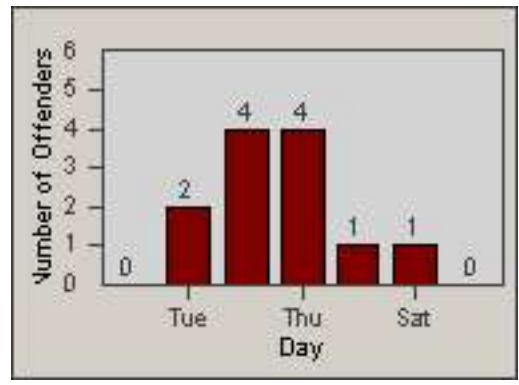

Redflex Redlight Offender Statistics

CONTRACT: Redding
DATE FROM: 01-Jul-2015

LOCATION: RED-MASH-01 Shasta St. and Market St.
DATE TO: 31-Jul-2015

LANE 1

LANE 2