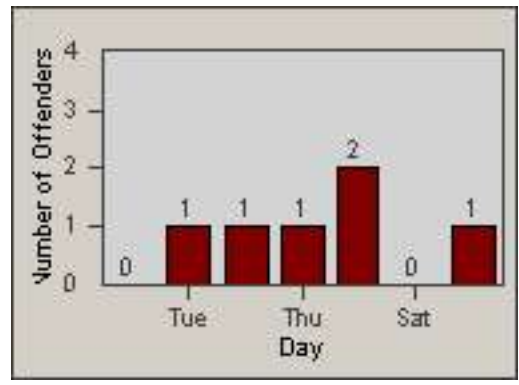

Redflex Redlight Offender Statistics

CONTRACT: Redding   LOCATION: RED-PITE-01 Pine St and Tehama St
DATE FROM: 01-Jul-2015   DATE TO: 31-Jul-2015

LANE 1

LANE 2