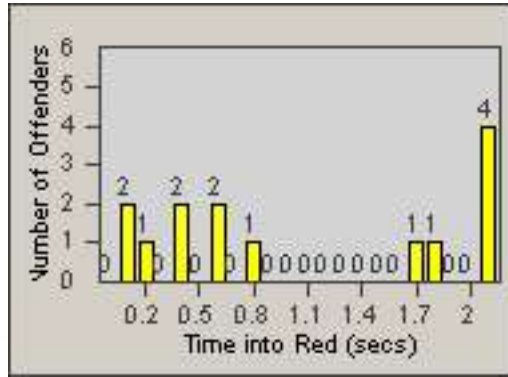

LANE 1

LANE 2

LANE 3

Redflex Redlight Offender Statistics

CONTRACT: Redding
 DATE FROM: 01-Jul-2015

LOCATION: RED-CYHI-01 Hilltop Dr and E Cypress Ave
 DATE TO: 31-Jul-2015

LANE 4

LANE 5