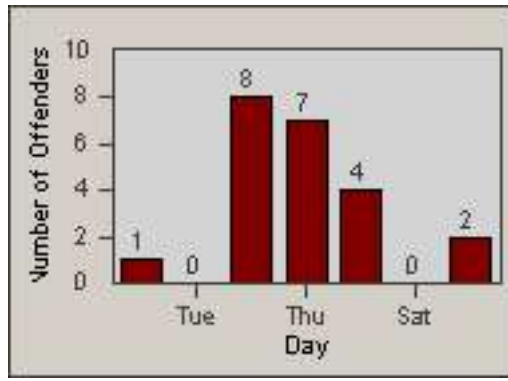

DATE FROM: 01-Jul-2015

DATE TO: 31-Jul-2015

Redflex Redlight Offender Statistics

CONTRACT: Redding
 DATE FROM: 01-Jul-2015

LOCATION: RED-CYBE-03 Cypress Ave and Bechelli Lane
 DATE TO: 31-Jul-2015

LANE 1

LANE 2