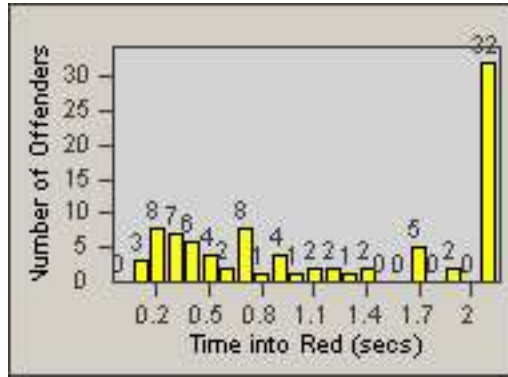

Redflex Redlight Offender Statistics

CONTRACT: Redding   LOCATION: RED-PITE-01 Pine St and Tehama St
DATE FROM: 01-Jul-2015   DATE TO: 31-Jul-2015

LANE 4

LANE 5