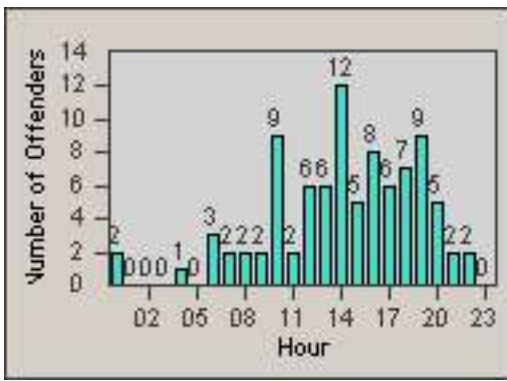

LANE 3

Redflex Redlight Offender Statistics

CONTRACT: Redding
 DATE FROM: 01-Jul-2015

LOCATION: RED-CYBE-03 Cypress Ave and Bechelli Lane
 DATE TO: 31-Jul-2015

LANE 4

LANE 5

LANE TOTAL

Redflex Redlight Offender Statistics