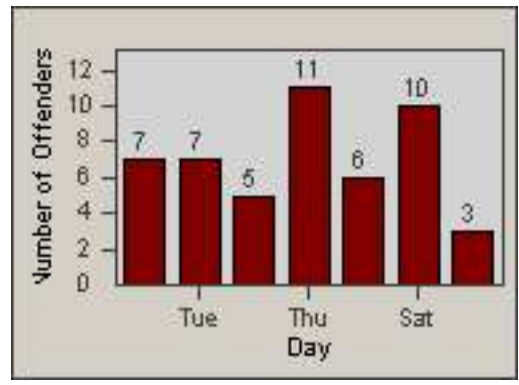

Redflex Redlight Offender Statistics

CONTRACT: Redding
DATE FROM: 01-Jul-2015

LOCATION: RED-CYHI-01 Hilltop Dr and E Cypress Ave
DATE TO: 31-Jul-2015

LANE 1

LANE 2