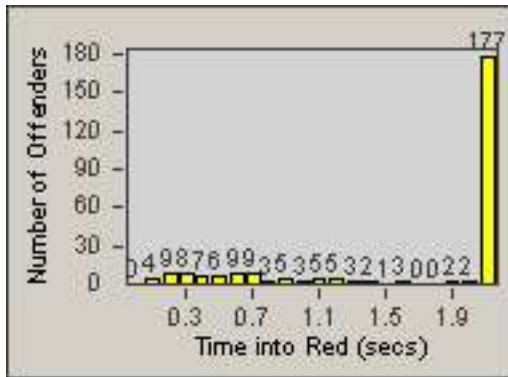

LANE 4

LANE 5

Redflex Redlight Offender Statistics

CONTRACT: Redding
 DATE FROM: 01-Jul-2015

LOCATION: RED-MALA-01 Lake Blvd and Market Street
 DATE TO: 31-Jul-2015

LANE TOTAL

Redflex Redlight Offender Statistics