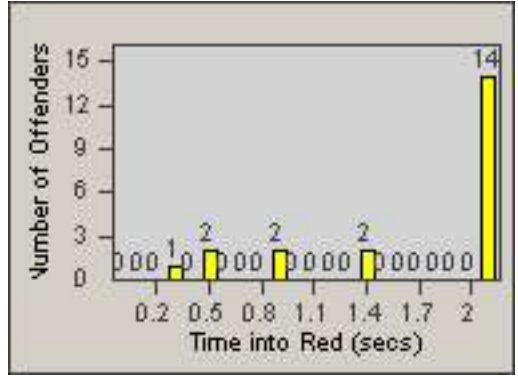

LANE 4

LANE 5

Redflex Redlight Offender Statistics

CONTRACT: Redding LOCATION: RED-PITE-01 Pine St and Tehama St
 DATE FROM: 01-Jul-2015 DATE TO: 31-Jul-2015

LANE TOTAL

Redflex Redlight Offender Statistics

CONTRACT: Redding LOCATION: RED-SHMA-01 Shasta St. and Market St.
 DATE FROM: 01-Jul-2015 DATE TO: 31-Jul-2015

LANE 1

LANE 2

LANE 3

Redflex Redlight Offender Statistics

CONTRACT: Redding LOCATION: RED-SHMA-01 Shasta St. and Market St.
 DATE FROM: 01-Jul-2015 DATE TO: 31-Jul-2015