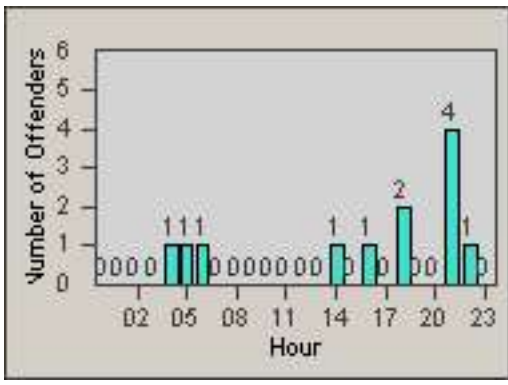

Redflex Redlight Offender Statistics

CONTRACT: Redding
DATE FROM: 01-Jul-2015

LOCATION: RED-MASH-01 Shasta St. and Market St.
DATE TO: 31-Jul-2015

LANE 1

LANE 2