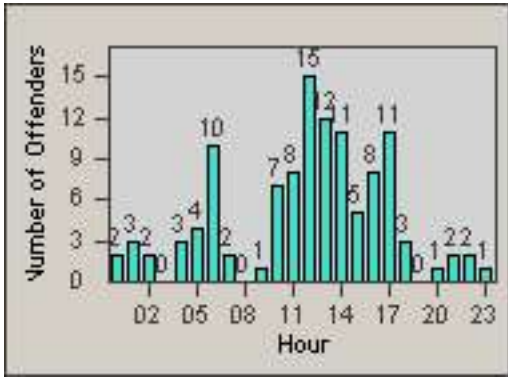

LANE 4

LANE 5

Redflex Redlight Offender Statistics

CONTRACT: Redding LOCATION: RED-PITE-01 Pine St and Tehama St
 DATE FROM: 01-Jul-2015 DATE TO: 31-Jul-2015

LANE TOTAL

Redflex Redlight Offender Statistics