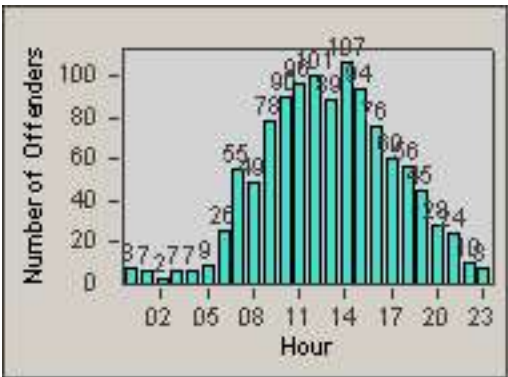

LOCATION: RED-HICY-01 Hilltop Dr and E Cypress Ave
 DATE TO: 31-Jul-2015

LANE 1

LANE 2

LANE 3

Redflex Redlight Offender Statistics

CONTRACT: Redding LOCATION: RED-HICY-01 Hilltop Dr and E Cypress Ave
 DATE FROM: 01-Jul-2015 DATE TO: 31-Jul-2015