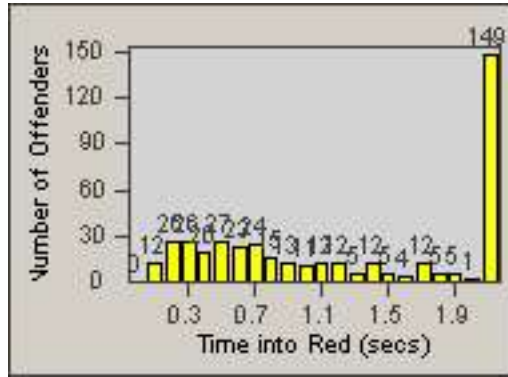

Redflex Redlight Offender Statistics

CONTRACT: Redding
 DATE FROM: 01-Jul-2015

LOCATION: RED-CYHI-01 Hilltop Dr and E Cypress Ave
 DATE TO: 31-Jul-2015

LANE TOTAL

Redflex Redlight Offender Statistics

CONTRACT: Redding
 DATE FROM: 01-Jul-2015