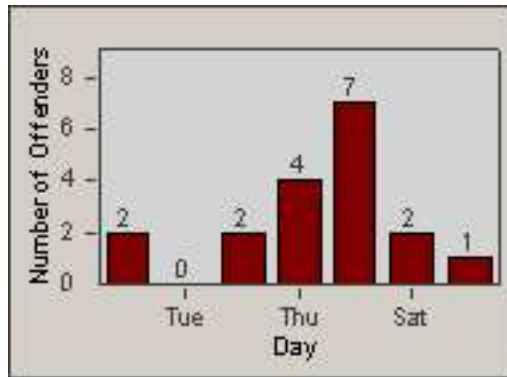

LANE 1

LANE 2

LANE 3

Redflex Redlight Offender Statistics

CONTRACT: Redding
 DATE FROM: 01-Jul-2015

LOCATION: RED-CYHI-01 Hilltop Dr and E Cypress Ave
 DATE TO: 31-Jul-2015

LANE 4

LANE 5