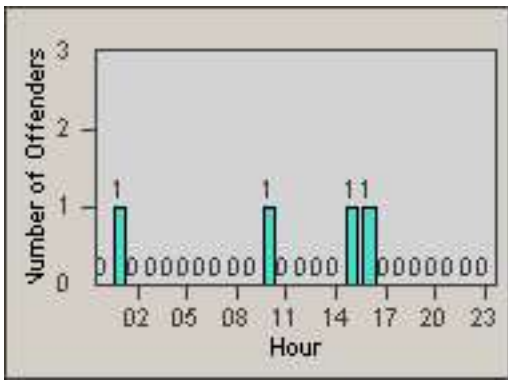

Redflex Redlight Offender Statistics

CONTRACT: Redding   LOCATION: RED-MALA-01 Lake Blvd and Market Street
DATE FROM: 01-Jul-2015   DATE TO: 31-Jul-2015

LANE 1

LANE 2