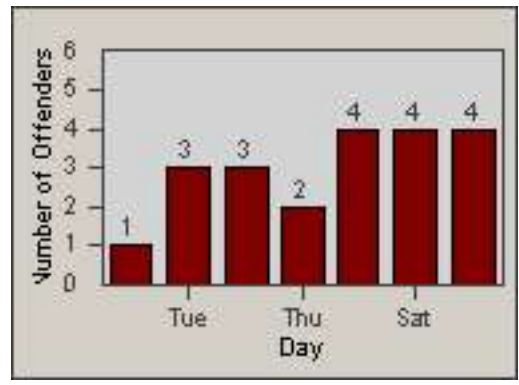

CONTRACT: Redding LOCATION: RED-SHMA-01 Shasta St. and Market St.
 DATE FROM: 01-Jul-2015 DATE TO: 31-Jul-2015

LANE 1

LANE 2

LANE 3

Redflex Redlight Offender Statistics

CONTRACT: Redding LOCATION: RED-SHMA-01 Shasta St. and Market St.
 DATE FROM: 01-Jul-2015 DATE TO: 31-Jul-2015