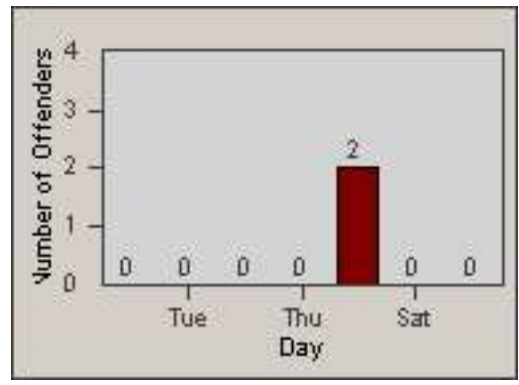

Redflex Redlight Offender Statistics

CONTRACT: Redding
DATE FROM: 01-Jul-2015

LOCATION: RED-HICY-01 Hilltop Dr and E Cypress Ave
DATE TO: 31-Jul-2015

LANE 1

LANE 2