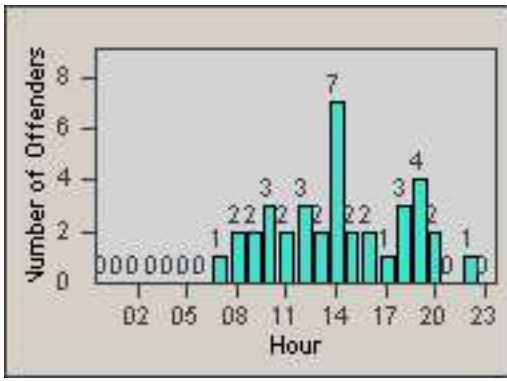

LANE 3

Redflex Redlight Offender Statistics

CONTRACT: Redding
 DATE FROM: 01-Jul-2015

LOCATION: RED-CYBE-03 Cypress Ave and Bechelli Lane
 DATE TO: 31-Jul-2015

LANE 4

LANE 5

LANE TOTAL

Redflex Redlight Offender Statistics