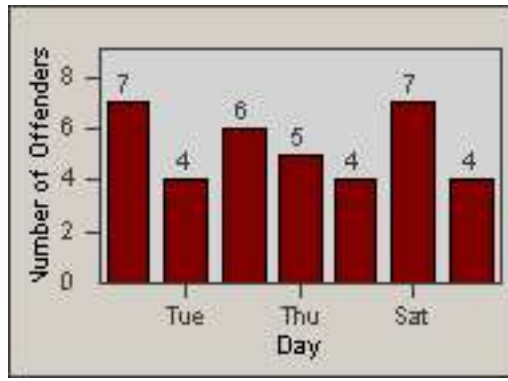

LANE 3

Redflex Redlight Offender Statistics

CONTRACT: Redding
 DATE FROM: 01-Jul-2015

LOCATION: RED-CYBE-03 Cypress Ave and Bechelli Lane
 DATE TO: 31-Jul-2015

LANE 4

LANE 5

LANE TOTAL

Redflex Redlight Offender Statistics