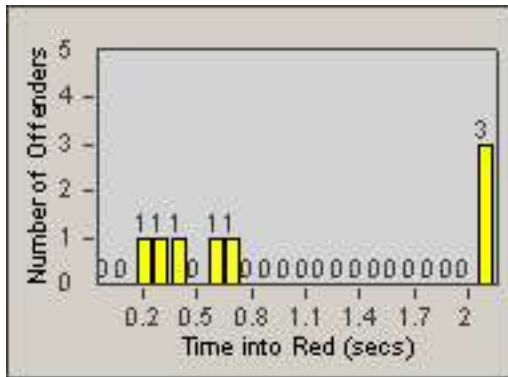

CONTRACT: Redding LOCATION: RED-PITE-01 Pine St and Tehama St
 DATE FROM: 01-Jul-2015 DATE TO: 31-Jul-2015

LANE 1

LANE 2

LANE 3

Redflex Redlight Offender Statistics

CONTRACT: Redding LOCATION: RED-PITE-01 Pine St and Tehama St
 DATE FROM: 01-Jul-2015 DATE TO: 31-Jul-2015