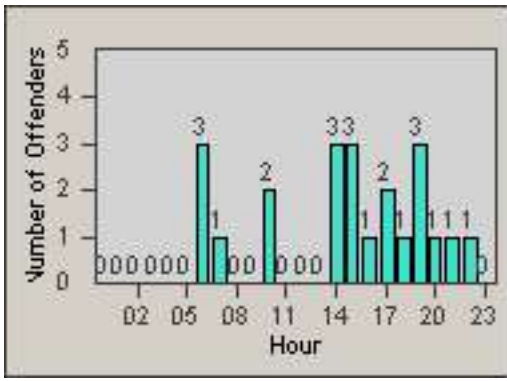

DATE FROM: 01-Jul-2015

DATE TO: 31-Jul-2015

Redflex Redlight Offender Statistics

CONTRACT: Redding
 DATE FROM: 01-Jul-2015

LOCATION: RED-CYBE-03 Cypress Ave and Bechelli Lane
 DATE TO: 31-Jul-2015

LANE 1

LANE 2