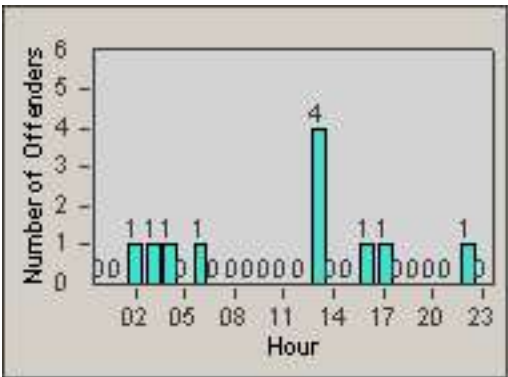

CONTRACT: Redding LOCATION: RED-SHMA-01 Shasta St. and Market St.
 DATE FROM: 01-Jul-2015 DATE TO: 31-Jul-2015

LANE 1

LANE 2

LANE 3

Redflex Redlight Offender Statistics

CONTRACT: Redding LOCATION: RED-SHMA-01 Shasta St. and Market St.
 DATE FROM: 01-Jul-2015 DATE TO: 31-Jul-2015