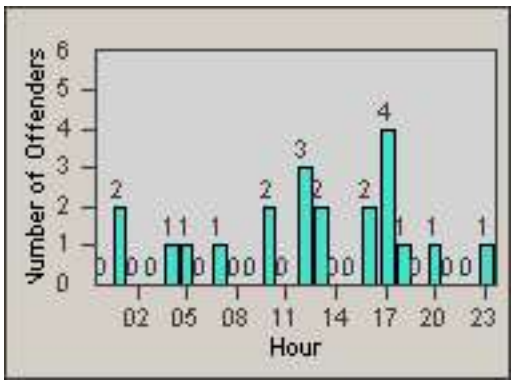

Redflex Redlight Offender Statistics

CONTRACT: Redding   LOCATION: RED-SHMA-01 Shasta St. and Market St.
DATE FROM: 01-Jul-2015   DATE TO: 31-Jul-2015

LANE 1

LANE 2