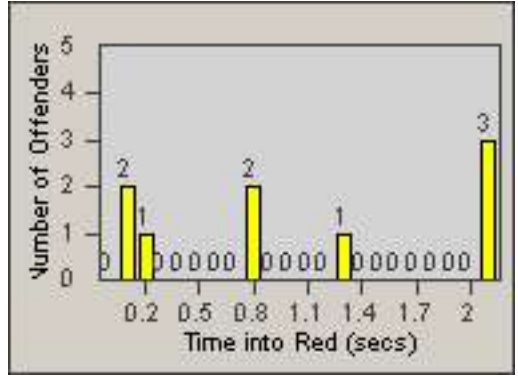

Redflex Redlight Offender Statistics

CONTRACT: Redding   LOCATION: RED-PITE-01 Pine St and Tehama St
DATE FROM: 01-Jul-2015   DATE TO: 31-Jul-2015

LANE 1

LANE 2

LANE 3