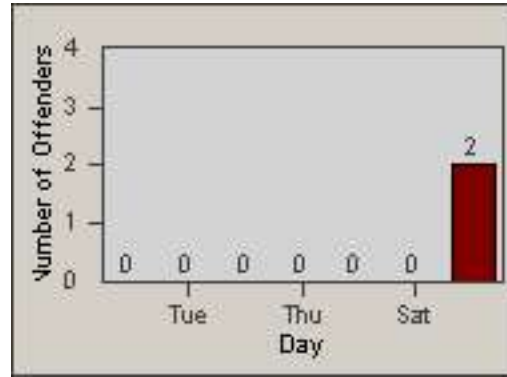

Redflex Redlight Offender Statistics

CONTRACT: Redding   LOCATION: RED-MALA-01 Lake Blvd and Market Street
DATE FROM: 01-Jul-2015   DATE TO: 31-Jul-2015

LANE 4

LANE 5