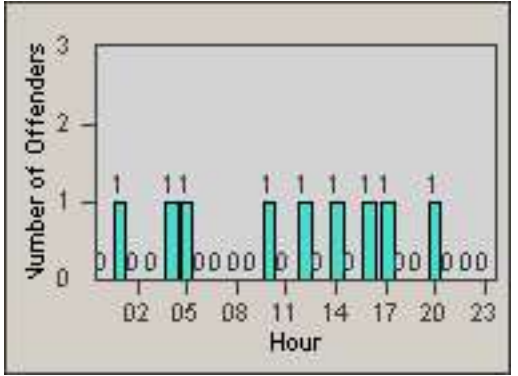

Redflex Redlight Offender Statistics

CONTRACT: Redding   LOCATION: RED-PITE-01 Pine St and Tehama St
DATE FROM: 01-Jul-2015   DATE TO: 31-Jul-2015

LANE 1

LANE 2

LANE 3