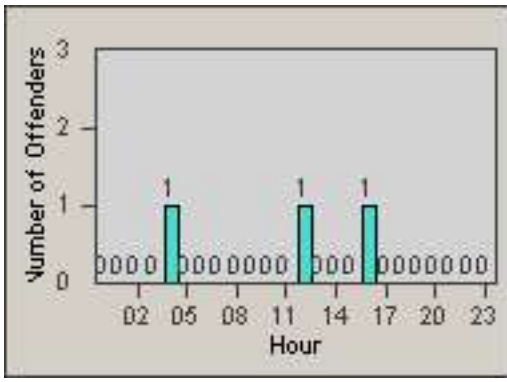

DATE FROM: 01-Jul-2015

DATE TO: 31-Jul-2015

Redflex Redlight Offender Statistics

CONTRACT: Redding
 DATE FROM: 01-Jul-2015

LOCATION: RED-CYBE-03 Cypress Ave and Bechelli Lane
 DATE TO: 31-Jul-2015

LANE 1

LANE 2