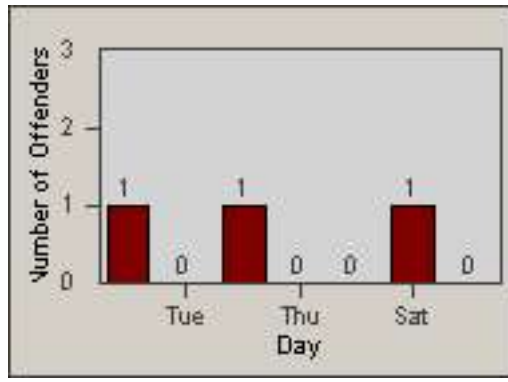

DATE FROM: 01-Jul-2015

DATE TO: 31-Jul-2015

Redflex Redlight Offender Statistics

CONTRACT: Redding
 DATE FROM: 01-Jul-2015

LOCATION: RED-CYBE-03 Cypress Ave and Bechelli Lane
 DATE TO: 31-Jul-2015

LANE 1

LANE 2