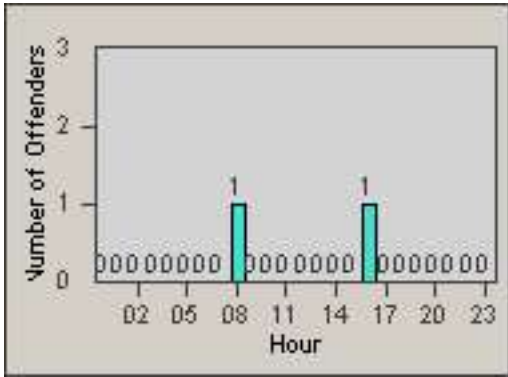

Redflex Redlight Offender Statistics

CONTRACT: Redding   LOCATION: RED-MALA-01 Lake Blvd and Market Street
DATE FROM: 01-Jul-2015   DATE TO: 31-Jul-2015

LANE 4

LANE 5