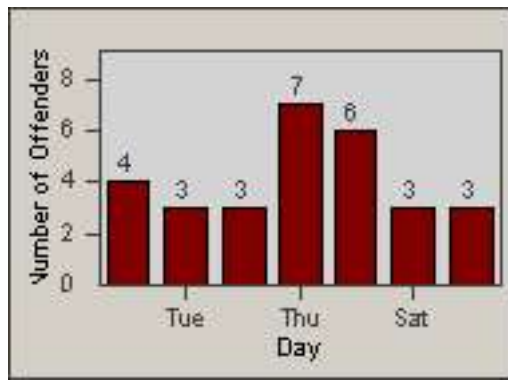

Redflex Redlight Offender Statistics

CONTRACT: Redding
DATE FROM: 01-Jul-2015

LOCATION: RED-CYBE-03 Cypress Ave and Bechelli Lane
DATE TO: 31-Jul-2015

LANE 1

LANE 2

LANE 3