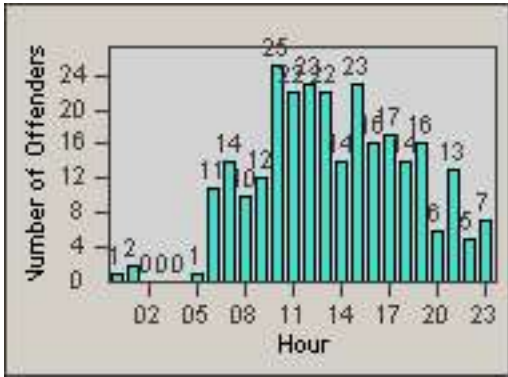

LANE 4

LANE 5

Redflex Redlight Offender Statistics

CONTRACT: Redding
 DATE FROM: 01-Jul-2015

LOCATION: RED-MALA-01 Lake Blvd and Market Street
 DATE TO: 31-Jul-2015

LANE TOTAL

Redflex Redlight Offender Statistics