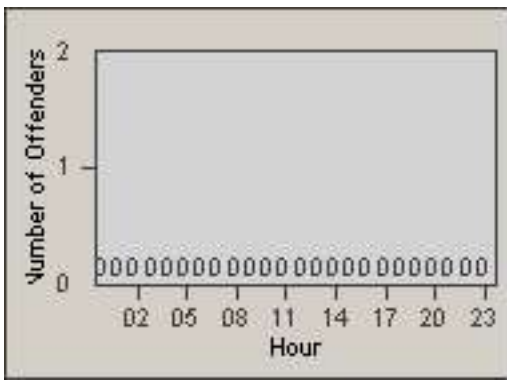

LANE 3

Redflex Redlight Offender Statistics

CONTRACT: Redding
 DATE FROM: 01-Jul-2015

LOCATION: RED-CYBE-03 Cypress Ave and Bechelli Lane
 DATE TO: 31-Jul-2015

LANE 4

LANE 5

LANE TOTAL

Redflex Redlight Offender Statistics