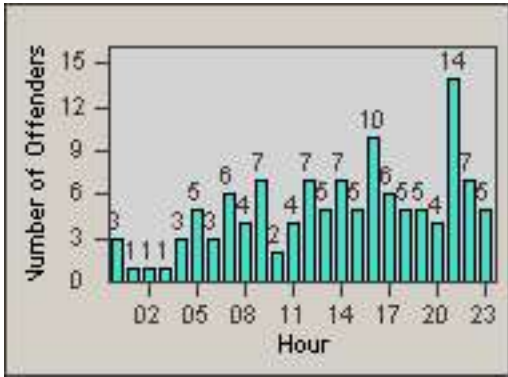

LANE 4

LANE 5

Redflex Redlight Offender Statistics

CONTRACT: Redding
 DATE FROM: 01-Jul-2015

LOCATION: RED-MASH-01 Shasta St. and Market St.
 DATE TO: 31-Jul-2015

LANE TOTAL

Redflex Redlight Offender Statistics