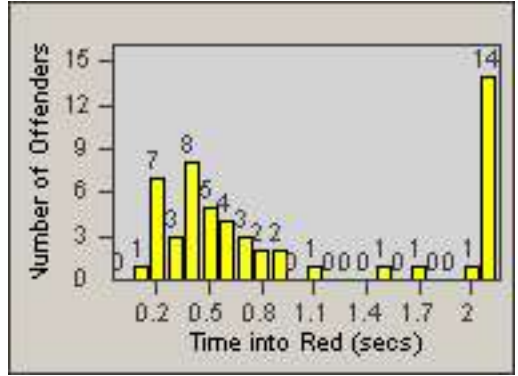

Redflex Redlight Offender Statistics

CONTRACT: Redding
DATE FROM: 01-Jul-2015

LOCATION: RED-MASH-01 Shasta St. and Market St.
DATE TO: 31-Jul-2015

LANE 1

LANE 2

LANE 3