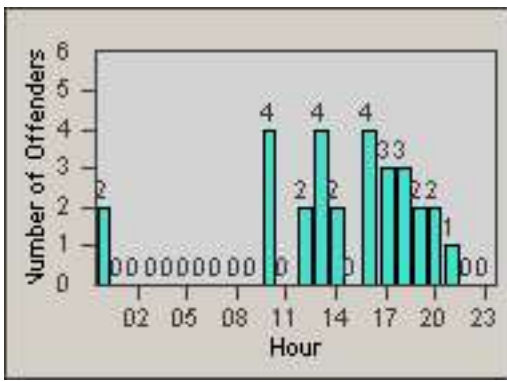

Redflex Redlight Offender Statistics

CONTRACT: Redding
DATE FROM: 01-Jul-2015

LOCATION: RED-CYBE-03 Cypress Ave and Bechelli Lane
DATE TO: 31-Jul-2015

LANE 1

LANE 2

LANE 3