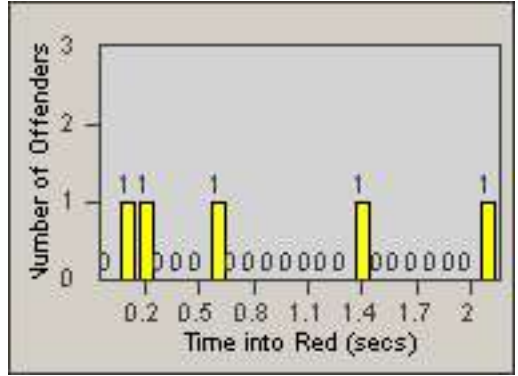

Redflex Redlight Offender Statistics

CONTRACT: Redding   LOCATION: RED-MALA-01 Lake Blvd and Market Street
DATE FROM: 01-Jul-2015   DATE TO: 31-Jul-2015

LANE 1

LANE 2

LANE 3