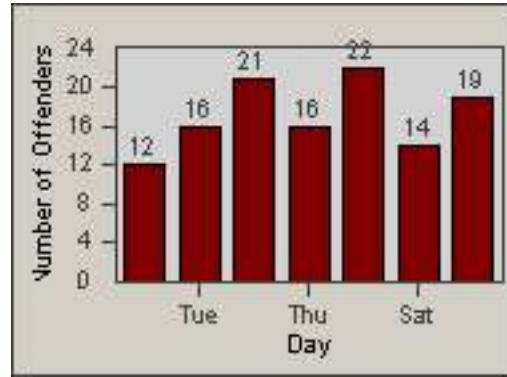

LANE 4

LANE 5

Redflex Redlight Offender Statistics

CONTRACT: Redding
 DATE FROM: 01-Jul-2015

LOCATION: RED-MASH-01 Shasta St. and Market St.
 DATE TO: 31-Jul-2015

LANE TOTAL

Redflex Redlight Offender Statistics