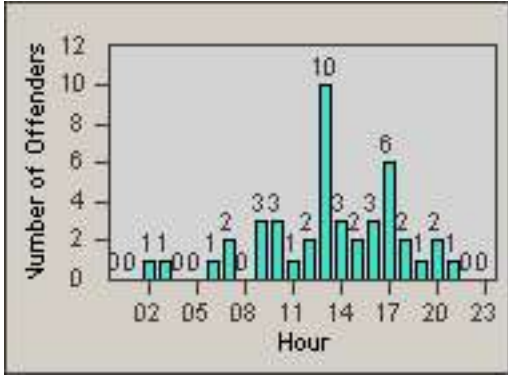

Redflex Redlight Offender Statistics

CONTRACT: Redding
DATE FROM: 01-Jul-2015

LOCATION: RED-HICY-01 Hilltop Dr and E Cypress Ave
DATE TO: 31-Jul-2015

LANE 1

LANE 2

LANE 3