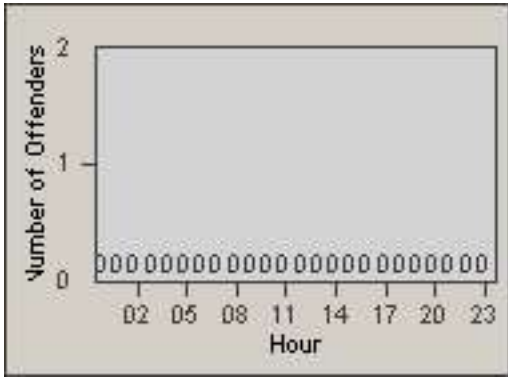

Redflex Redlight Offender Statistics

CONTRACT: Redding   LOCATION: RED-MASH-01 Shasta St. and Market St.
DATE FROM: 01-Jul-2015   DATE TO: 31-Jul-2015

LANE 4

LANE 5