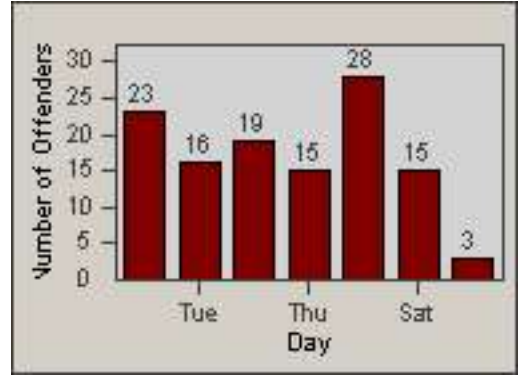

Redflex Redlight Offender Statistics

CONTRACT: Redding
DATE FROM: 01-Jul-2015

LOCATION: RED-CYHI-01 Hilltop Dr and E Cypress Ave
DATE TO: 31-Jul-2015

LANE 1

LANE 2

LANE 3