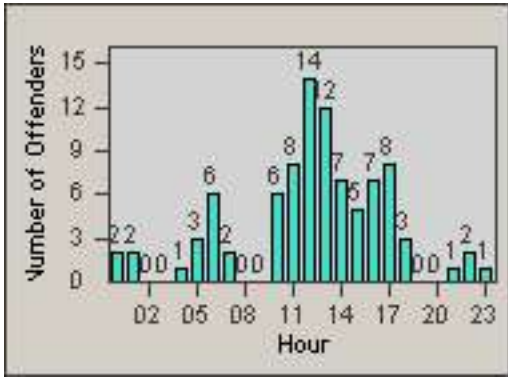

Redflex Redlight Offender Statistics

CONTRACT: Redding   LOCATION: RED-PITE-01 Pine St and Tehama St
DATE FROM: 01-Jul-2015   DATE TO: 31-Jul-2015

LANE 4

LANE 5