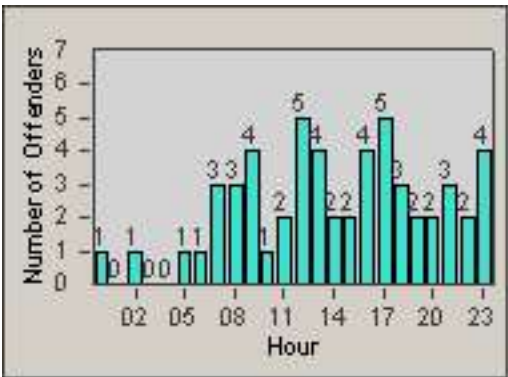

CONTRACT: Redding
 DATE FROM: 01-Jul-2015

LOCATION: RED-MASH-01 Shasta St. and Market St.
 DATE TO: 31-Jul-2015

LANE 1

LANE 2

LANE 3

Redflex Redlight Offender Statistics

CONTRACT: Redding LOCATION: RED-MASH-01 Shasta St. and Market St.
 DATE FROM: 01-Jul-2015 DATE TO: 31-Jul-2015