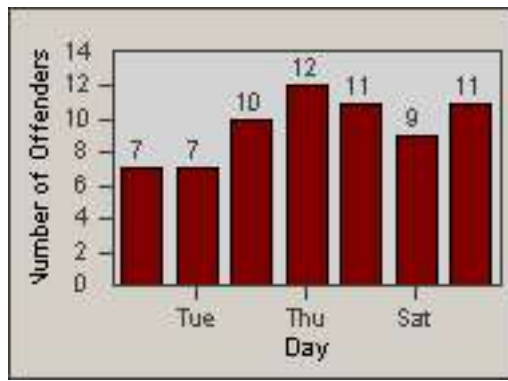

Redflex Redlight Offender Statistics

CONTRACT: Redding
DATE FROM: 01-Jul-2015

LOCATION: RED-CYBE-01 Cypress Ave and Bechelli Lane
DATE TO: 31-Jul-2015

LANE 4

LANE 5

LANE TOTAL