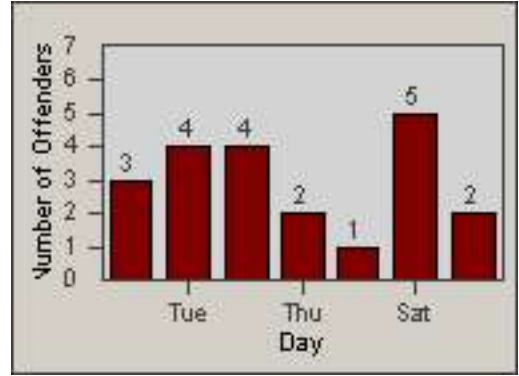

CONTRACT: Redding LOCATION: RED-SHMA-01 Shasta St. and Market St.
 DATE FROM: 01-Jul-2015 DATE TO: 31-Jul-2015

LANE 1

LANE 2

LANE 3

Redflex Redlight Offender Statistics

CONTRACT: Redding LOCATION: RED-SHMA-01 Shasta St. and Market St.
 DATE FROM: 01-Jul-2015 DATE TO: 31-Jul-2015