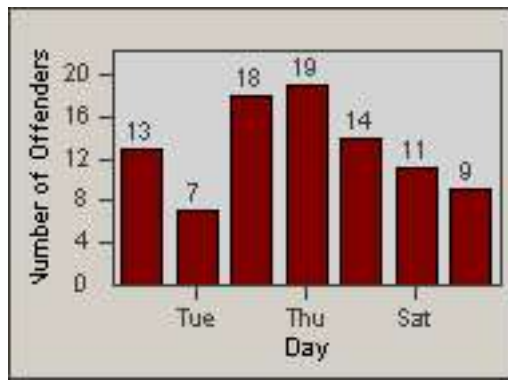

LANE 3

Redflex Redlight Offender Statistics

CONTRACT: Redding
 DATE FROM: 01-Jul-2015

LOCATION: RED-CYBE-03 Cypress Ave and Bechelli Lane
 DATE TO: 31-Jul-2015

LANE 4

LANE 5

LANE TOTAL

Redflex Redlight Offender Statistics