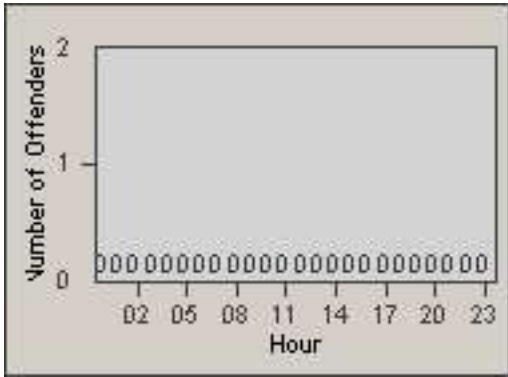

Redflex Redlight Offender Statistics

CONTRACT: Redding   LOCATION: RED-HICY-01 Hilltop Dr and E Cypress Ave
DATE FROM: 01-Jul-2015   DATE TO: 31-Jul-2015

LANE 4

LANE 5