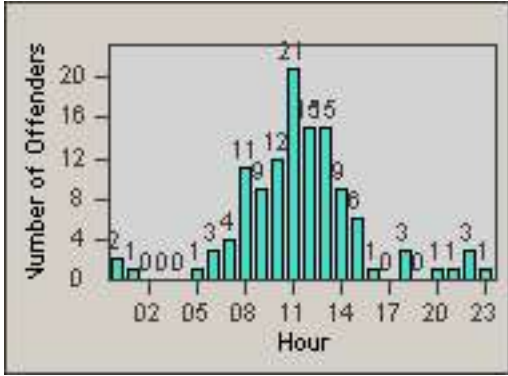

Redflex Redlight Offender Statistics

CONTRACT: Redding
DATE FROM: 01-Jul-2015

LOCATION: RED-CYHI-01 Hilltop Dr and E Cypress Ave
DATE TO: 31-Jul-2015

LANE 1

LANE 2

LANE 3