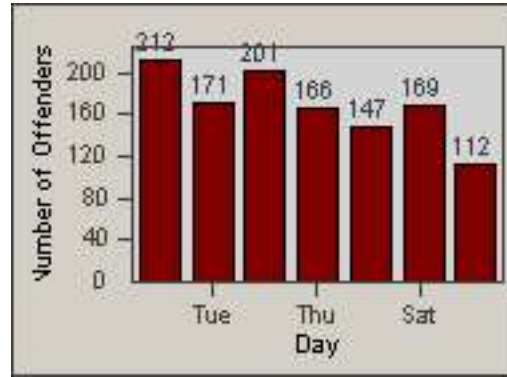

LANE 4

LANE 5

Redflex Redlight Offender Statistics

CONTRACT: Redding LOCATION: RED-HICY-01 Hilltop Dr and E Cypress Ave
 DATE FROM: 01-Jul-2015 DATE TO: 31-Jul-2015

LANE TOTAL

Redflex Redlight Offender Statistics