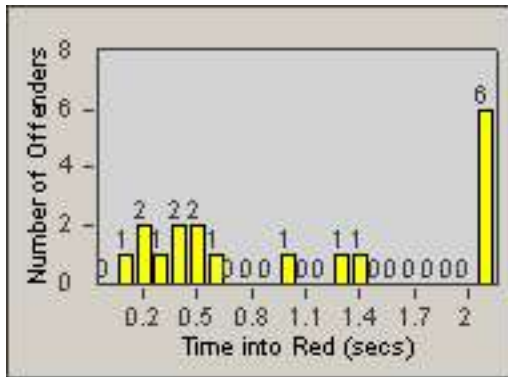

LANE 1

LANE 2

LANE 3

Redflex Redlight Offender Statistics

CONTRACT: Redding
 DATE FROM: 01-Jul-2015

LOCATION: RED-CYHI-01 Hilltop Dr and E Cypress Ave
 DATE TO: 31-Jul-2015

LANE 4

LANE 5