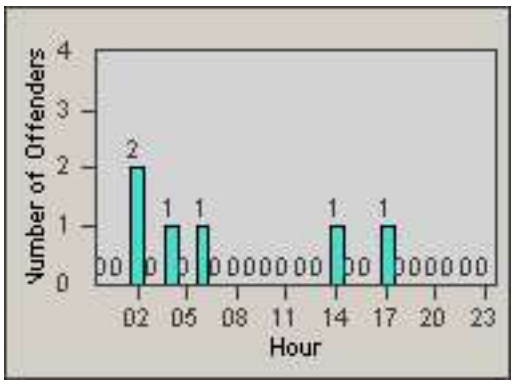

Redflex Redlight Offender Statistics

CONTRACT: Redding   LOCATION: RED-PITE-01 Pine St and Tehama St
DATE FROM: 01-Jul-2015   DATE TO: 31-Jul-2015

LANE 1

LANE 2