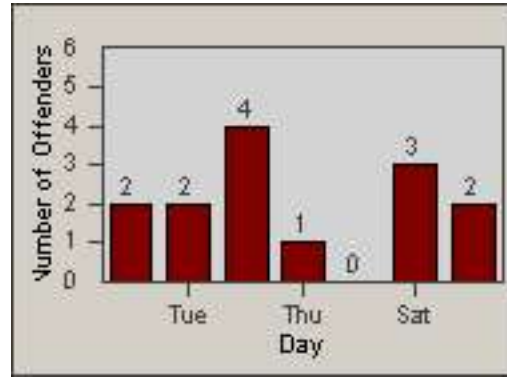

LANE 1

LANE 2

LANE 3

Redflex Redlight Offender Statistics

CONTRACT: Redding
 DATE FROM: 01-Jul-2015

LOCATION: RED-CYHI-01 Hilltop Dr and E Cypress Ave
 DATE TO: 31-Jul-2015

LANE 4

LANE 5