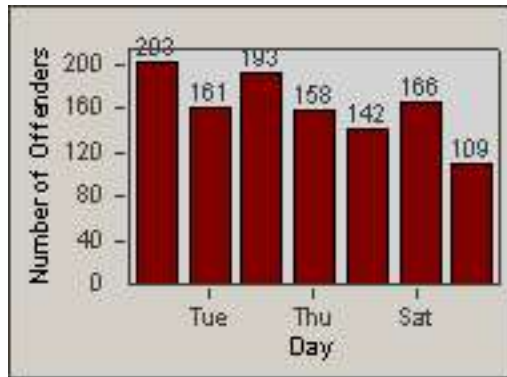

LOCATION: RED-HICY-01 Hilltop Dr and E Cypress Ave
 DATE TO: 31-Jul-2015

LANE 1

LANE 2

LANE 3

Redflex Redlight Offender Statistics

CONTRACT: Redding LOCATION: RED-HICY-01 Hilltop Dr and E Cypress Ave
 DATE FROM: 01-Jul-2015 DATE TO: 31-Jul-2015