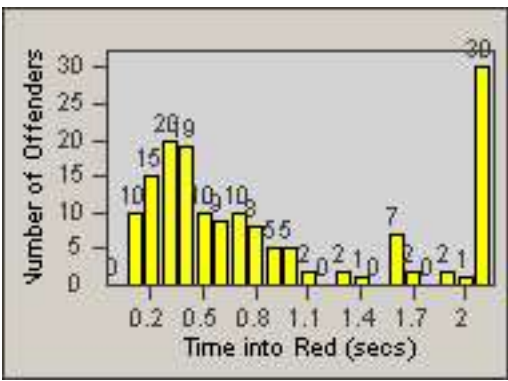

CONTRACT: Redding
 DATE FROM: 01-Jul-2015

LOCATION: RED-CYBE-01 Cypress Ave and Bechelli Lane
 DATE TO: 31-Jul-2015

LANE 4

LANE 5

LANE TOTAL

Redflex Redlight Offender Statistics

CONTRACT: Redding

LOCATION: RED-CYBE-01 Cypress Ave and Bechelli Lane