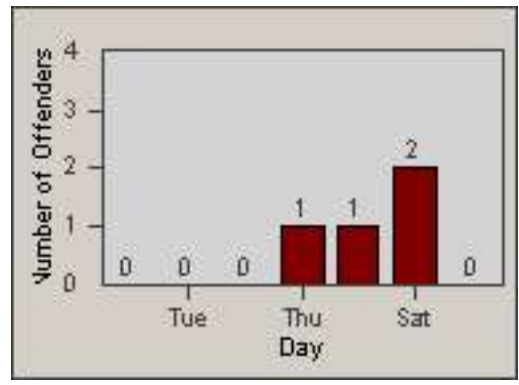

Redflex Redlight Offender Statistics

CONTRACT: Redding   LOCATION: RED-MALA-01 Lake Blvd and Market Street
DATE FROM: 01-Jul-2015   DATE TO: 31-Jul-2015

LANE 1

LANE 2