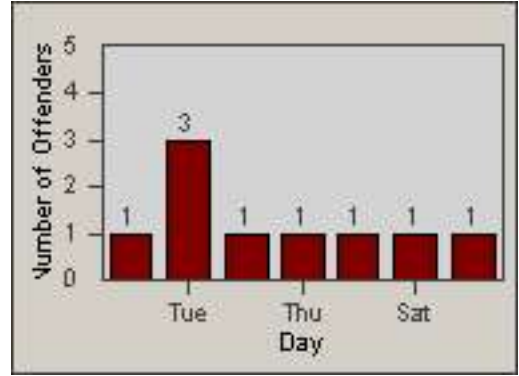

Redflex Redlight Offender Statistics

CONTRACT: Redding   LOCATION: RED-PITE-01 Pine St and Tehama St
DATE FROM: 01-Jul-2015   DATE TO: 31-Jul-2015

LANE 1

LANE 2

LANE 3