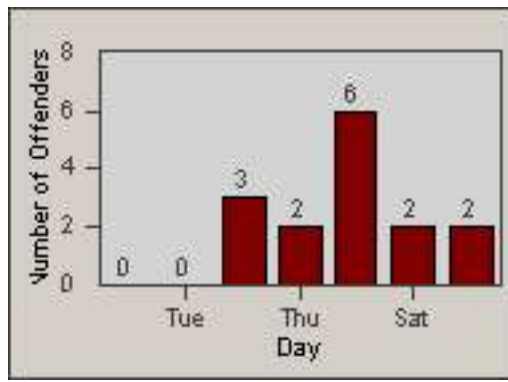

Redflex Redlight Offender Statistics

CONTRACT: Redding
 DATE FROM: 01-Jul-2015

LOCATION: RED-CYBE-01 Cypress Ave and Bechelli Lane
 DATE TO: 31-Jul-2015

LANE 1

LANE 2

LANE 3

Redflex Redlight Offender Statistics