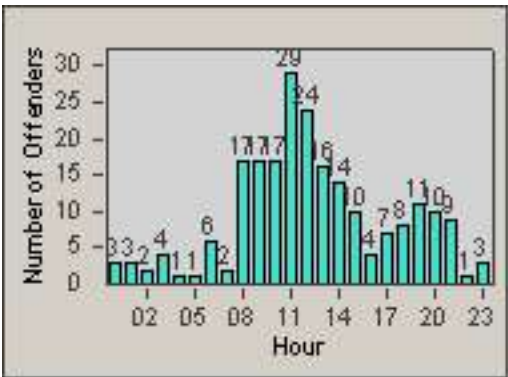

Redflex Redlight Offender Statistics

CONTRACT: Redding
DATE FROM: 01-Jul-2015

LOCATION: RED-CYHI-01 Hilltop Dr and E Cypress Ave
DATE TO: 31-Jul-2015