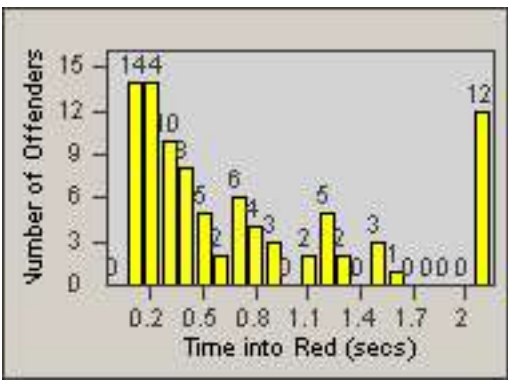

LANE 3

Redflex Redlight Offender Statistics

CONTRACT: Redding
 DATE FROM: 01-Jul-2015

LOCATION: RED-CYBE-03 Cypress Ave and Bechelli Lane
 DATE TO: 31-Jul-2015

LANE 4

LANE 5

LANE TOTAL

Redflex Redlight Offender Statistics