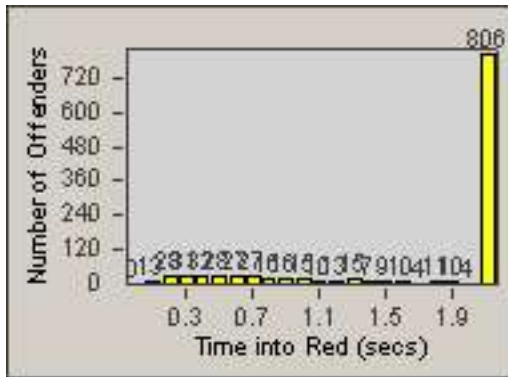

LOCATION: RED-HICY-01 Hilltop Dr and E Cypress Ave
 DATE TO: 31-Jul-2015

LANE 1

LANE 2

LANE 3

Redflex Redlight Offender Statistics

CONTRACT: Redding LOCATION: RED-HICY-01 Hilltop Dr and E Cypress Ave
 DATE FROM: 01-Jul-2015 DATE TO: 31-Jul-2015