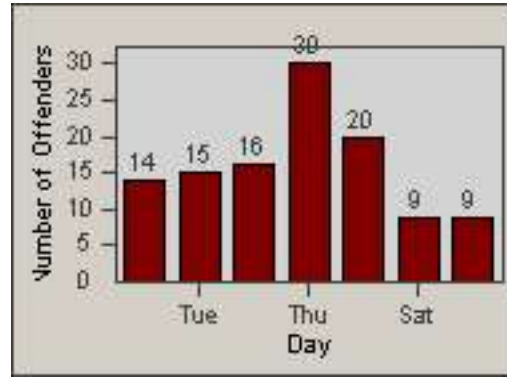

LANE 4

LANE 5

Redflex Redlight Offender Statistics

CONTRACT: Redding LOCATION: RED-PITE-01 Pine St and Tehama St
 DATE FROM: 01-Jul-2015 DATE TO: 31-Jul-2015

LANE TOTAL

Redflex Redlight Offender Statistics