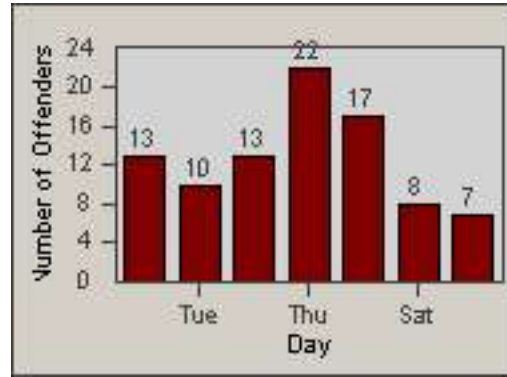

Redflex Redlight Offender Statistics

CONTRACT: Redding   LOCATION: RED-PITE-01 Pine St and Tehama St
DATE FROM: 01-Jul-2015   DATE TO: 31-Jul-2015

LANE 4

LANE 5