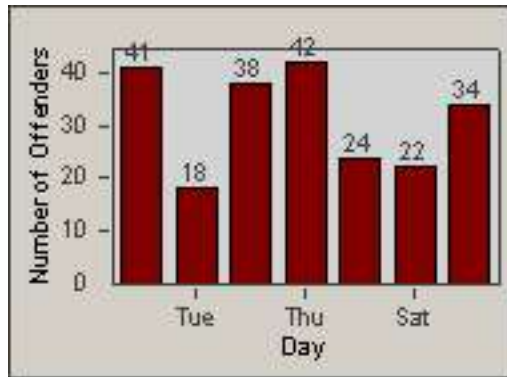

Redflex Redlight Offender Statistics

CONTRACT: Redding
DATE FROM: 01-Jul-2015

LOCATION: RED-CYHI-01 Hilltop Dr and E Cypress Ave
DATE TO: 31-Jul-2015