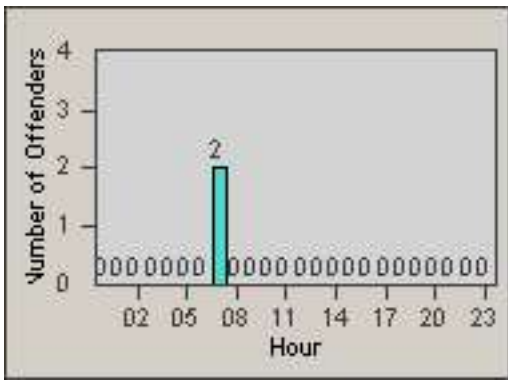

Redflex Redlight Offender Statistics

CONTRACT: Redding
DATE FROM: 01-Jul-2015

LOCATION: RED-HICY-01 Hilltop Dr and E Cypress Ave
DATE TO: 31-Jul-2015

LANE 1

LANE 2