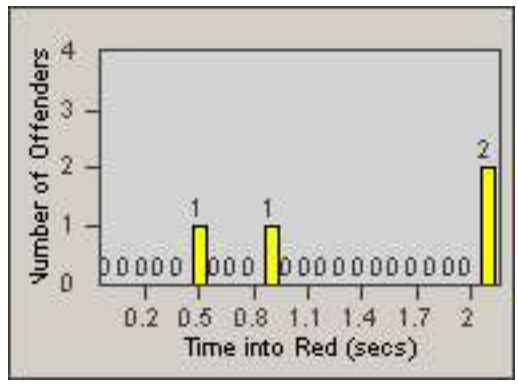

Redflex Redlight Offender Statistics

CONTRACT: Redding   LOCATION: RED-MALA-01 Lake Blvd and Market Street
DATE FROM: 01-Jul-2015   DATE TO: 31-Jul-2015

LANE 1

LANE 2