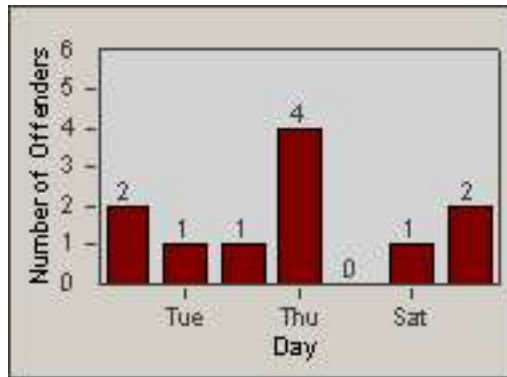

CONTRACT: Redding LOCATION: RED-SHMA-01 Shasta St. and Market St.
 DATE FROM: 01-Jul-2015 DATE TO: 31-Jul-2015

LANE 1

LANE 2

LANE 3

Redflex Redlight Offender Statistics

CONTRACT: Redding LOCATION: RED-SHMA-01 Shasta St. and Market St.
 DATE FROM: 01-Jul-2015 DATE TO: 31-Jul-2015