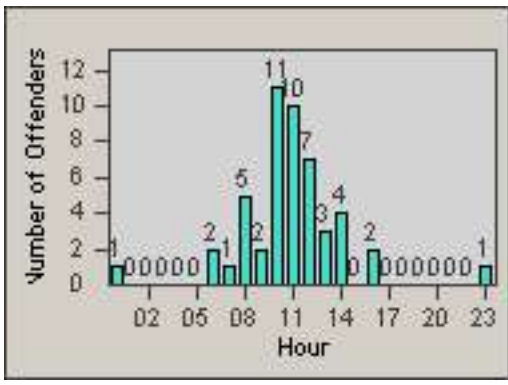

Redflex Redlight Offender Statistics

CONTRACT: Redding
DATE FROM: 01-Jul-2015

LOCATION: RED-CYHI-01 Hilltop Dr and E Cypress Ave
DATE TO: 31-Jul-2015

LANE 1

LANE 2