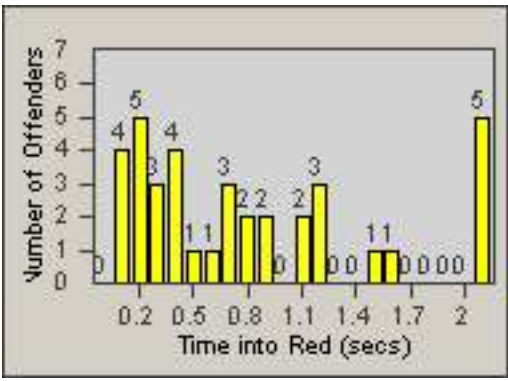

LANE 3

Redflex Redlight Offender Statistics

CONTRACT: Redding
 DATE FROM: 01-Jul-2015

LOCATION: RED-CYBE-03 Cypress Ave and Bechelli Lane
 DATE TO: 31-Jul-2015

LANE 4

LANE 5

LANE TOTAL

Redflex Redlight Offender Statistics