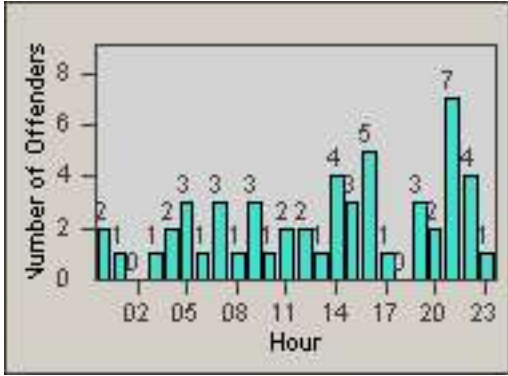

LANE 4

LANE 5

Redflex Redlight Offender Statistics

CONTRACT: Redding
 DATE FROM: 01-Jul-2015

LOCATION: RED-MALA-01 Lake Blvd and Market Street
 DATE TO: 31-Jul-2015

LANE TOTAL

Redflex Redlight Offender Statistics

CONTRACT: Redding
 DATE FROM: 01-Jul-2015

LOCATION: RED-MASH-01 Shasta St. and Market St.
 DATE TO: 31-Jul-2015

LANE 1

LANE 2

LANE 3

Redflex Redlight Offender Statistics

CONTRACT: Redding LOCATION: RED-MASH-01 Shasta St. and Market St.
 DATE FROM: 01-Jul-2015 DATE TO: 31-Jul-2015