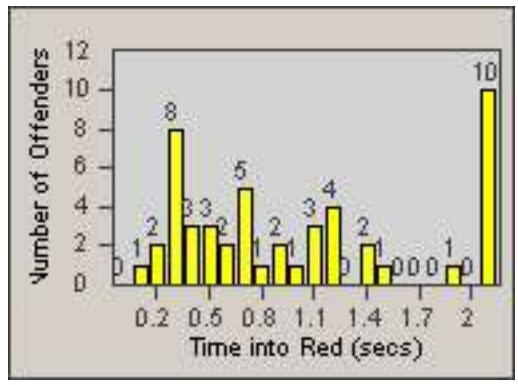

Redflex Redlight Offender Statistics

CONTRACT: Redding
DATE FROM: 01-Jul-2015

LOCATION: RED-CYHI-01 Hilltop Dr and E Cypress Ave
DATE TO: 31-Jul-2015

LANE 1

LANE 2