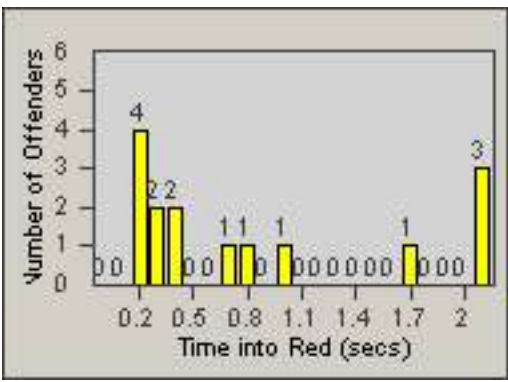

Redflex Redlight Offender Statistics

CONTRACT: Redding
 DATE FROM: 01-Jul-2015

LOCATION: RED-CYBE-01 Cypress Ave and Bechelli Lane
 DATE TO: 31-Jul-2015

LANE 1

LANE 2

LANE 3

Redflex Redlight Offender Statistics