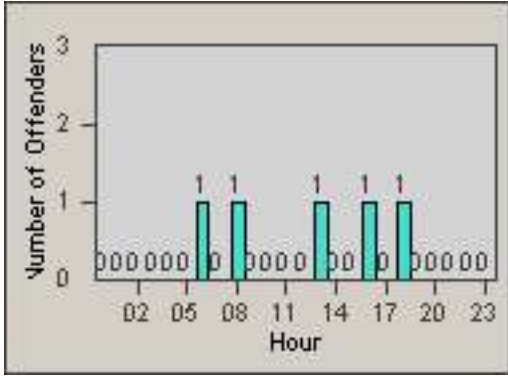

Redflex Redlight Offender Statistics

CONTRACT: Redding   LOCATION: RED-MALA-01 Lake Blvd and Market Street
DATE FROM: 01-Jul-2015   DATE TO: 31-Jul-2015

LANE 1

LANE 2

LANE 3