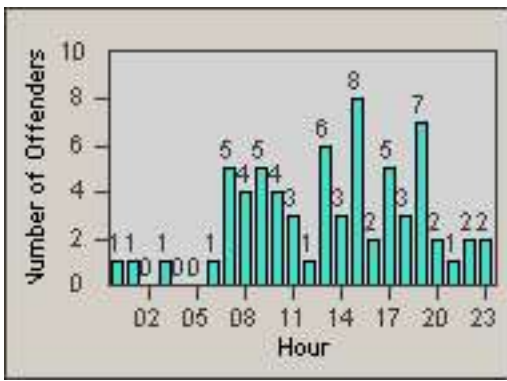

Redflex Redlight Offender Statistics

CONTRACT: Redding
DATE FROM: 01-Jul-2015

LOCATION: RED-CYBE-01 Cypress Ave and Bechelli Lane
DATE TO: 31-Jul-2015

LANE 4

LANE 5

LANE TOTAL