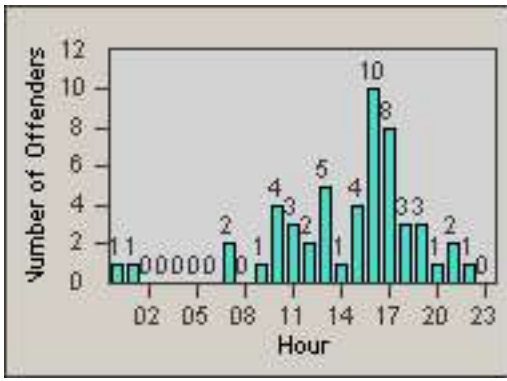

Redflex Redlight Offender Statistics

CONTRACT: Redding
 DATE FROM: 01-Jul-2015

LOCATION: RED-CYBE-01 Cypress Ave and Bechelli Lane
 DATE TO: 31-Jul-2015

LANE 1

LANE 2

LANE 3

Redflex Redlight Offender Statistics