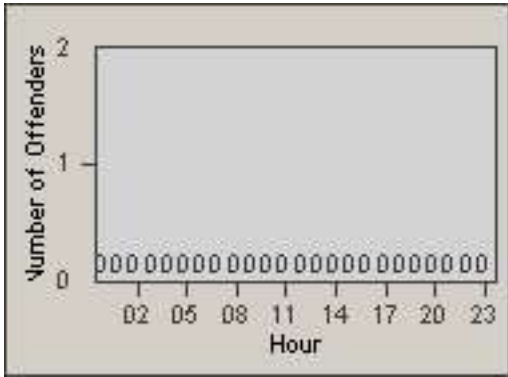

Redflex Redlight Offender Statistics

CONTRACT: Redding   LOCATION: RED-SHMA-01 Shasta St. and Market St.
DATE FROM: 01-Jul-2015   DATE TO: 31-Jul-2015

LANE 4

LANE 5