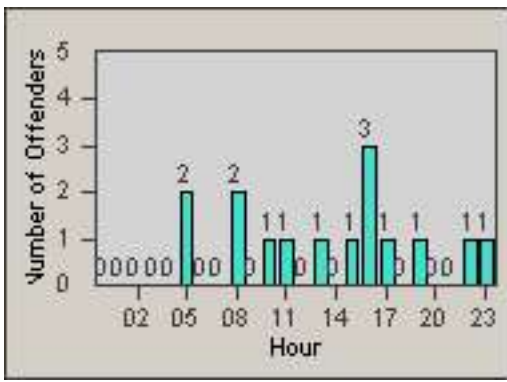

Redflex Redlight Offender Statistics

CONTRACT: Redding
 DATE FROM: 01-Jul-2015

LOCATION: RED-CYBE-01 Cypress Ave and Bechelli Lane
 DATE TO: 31-Jul-2015

LANE 1

LANE 2

LANE 3

Redflex Redlight Offender Statistics