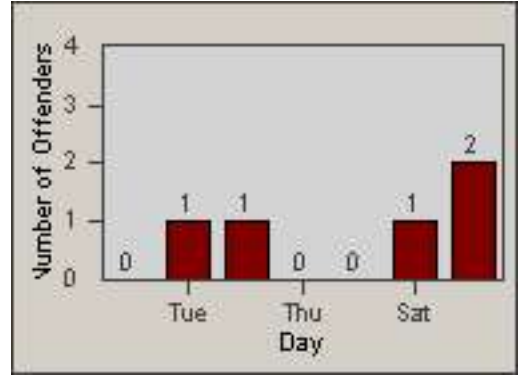

Redflex Redlight Offender Statistics

CONTRACT: Redding   LOCATION: RED-MALA-01 Lake Blvd and Market Street
DATE FROM: 01-Jul-2015   DATE TO: 31-Jul-2015

LANE 1

LANE 2

LANE 3