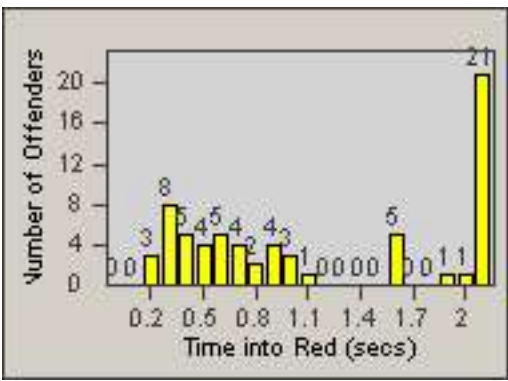

Redflex Redlight Offender Statistics

CONTRACT: Redding
DATE FROM: 01-Jul-2015

LOCATION: RED-CYBE-01 Cypress Ave and Bechelli Lane
DATE TO: 31-Jul-2015

LANE 4

LANE 5

LANE TOTAL