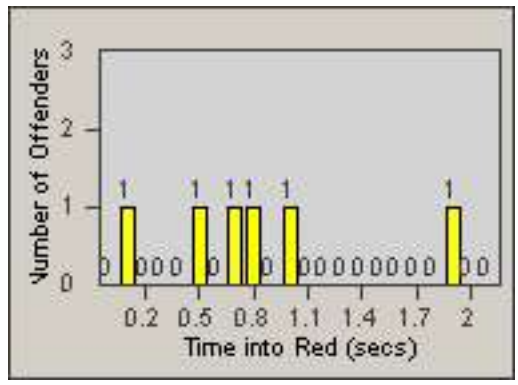

Redflex Redlight Offender Statistics

CONTRACT: Redding   LOCATION: RED-PITE-01 Pine St and Tehama St
DATE FROM: 01-Jul-2015   DATE TO: 31-Jul-2015

LANE 1

LANE 2