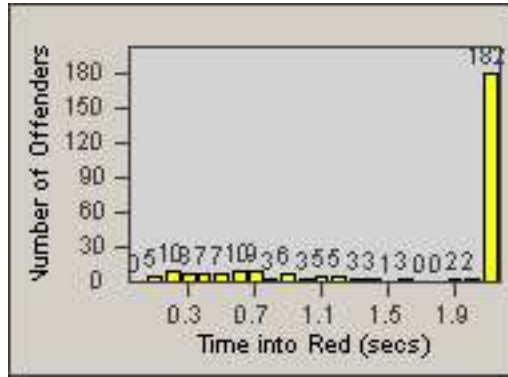

LANE 4

LANE 5

Redflex Redlight Offender Statistics

CONTRACT: Redding
 DATE FROM: 01-Jul-2015

LOCATION: RED-MALA-01 Lake Blvd and Market Street
 DATE TO: 31-Jul-2015

LANE TOTAL

Redflex Redlight Offender Statistics