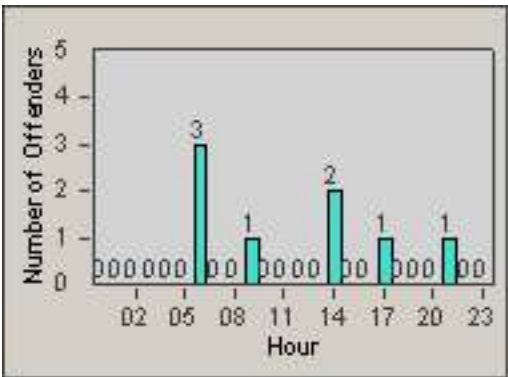

CONTRACT: Redding LOCATION: RED-PITE-01 Pine St and Tehama St
 DATE FROM: 01-Jul-2015 DATE TO: 31-Jul-2015

LANE 1

LANE 2

LANE 3

Redflex Redlight Offender Statistics

CONTRACT: Redding LOCATION: RED-PITE-01 Pine St and Tehama St
 DATE FROM: 01-Jul-2015 DATE TO: 31-Jul-2015