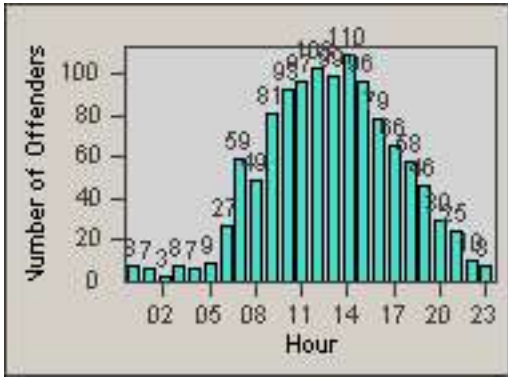

LANE 4

LANE 5

Redflex Redlight Offender Statistics

CONTRACT: Redding LOCATION: RED-HICY-01 Hilltop Dr and E Cypress Ave
 DATE FROM: 01-Jul-2015 DATE TO: 31-Jul-2015

LANE TOTAL

Redflex Redlight Offender Statistics