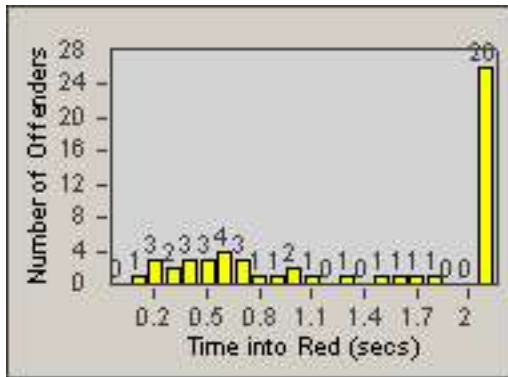

CONTRACT: Redding
 DATE FROM: 01-Jul-2015

LOCATION: RED-MASH-01 Shasta St. and Market St.
 DATE TO: 31-Jul-2015

LANE 1

LANE 2

LANE 3

Redflex Redlight Offender Statistics

CONTRACT: Redding LOCATION: RED-MASH-01 Shasta St. and Market St.
 DATE FROM: 01-Jul-2015 DATE TO: 31-Jul-2015