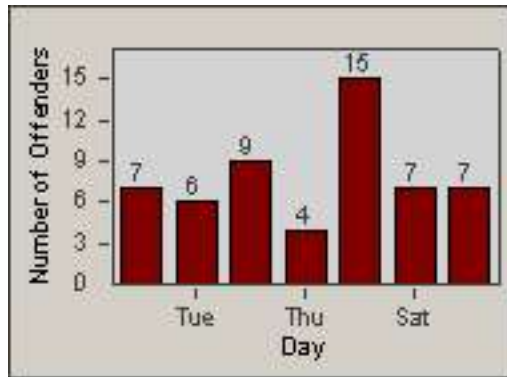

CONTRACT: Redding
 DATE FROM: 01-Jul-2015

LOCATION: RED-MASH-01 Shasta St. and Market St.
 DATE TO: 31-Jul-2015

LANE 1

LANE 2

LANE 3

Redflex Redlight Offender Statistics

CONTRACT: Redding LOCATION: RED-MASH-01 Shasta St. and Market St.
 DATE FROM: 01-Jul-2015 DATE TO: 31-Jul-2015