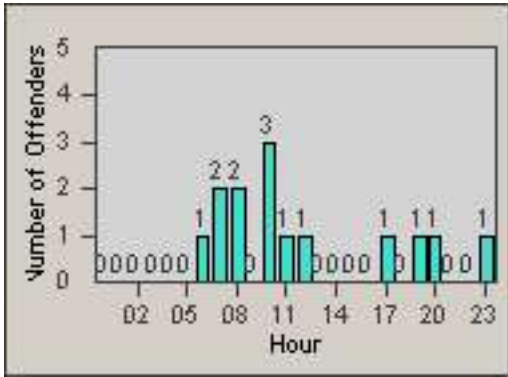

LANE 1

LANE 2

LANE 3

Redflex Redlight Offender Statistics

CONTRACT: Redding
 DATE FROM: 01-Jul-2015

LOCATION: RED-CYHI-01 Hilltop Dr and E Cypress Ave
 DATE TO: 31-Jul-2015

LANE 4

LANE 5