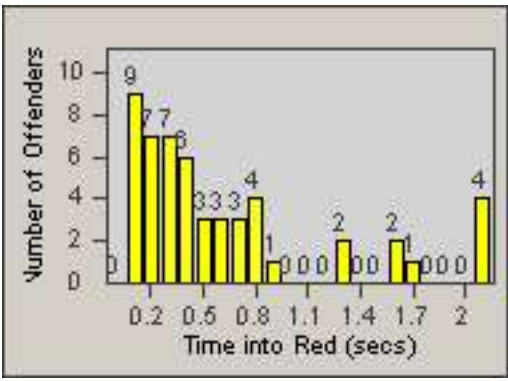

Redflex Redlight Offender Statistics

CONTRACT: Redding
 DATE FROM: 01-Jul-2015

LOCATION: RED-CYBE-01 Cypress Ave and Bechelli Lane
 DATE TO: 31-Jul-2015

LANE 1

LANE 2

LANE 3

Redflex Redlight Offender Statistics