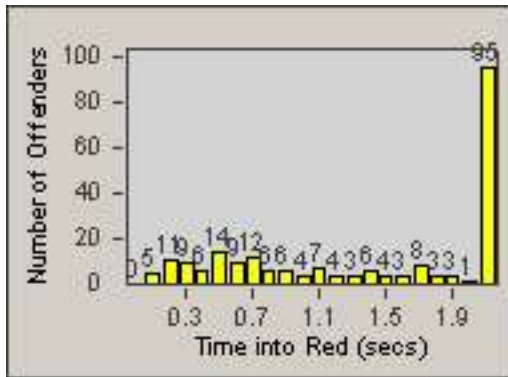

Redflex Redlight Offender Statistics

CONTRACT: Redding
DATE FROM: 01-Jul-2015

LOCATION: RED-CYHI-01 Hilltop Dr and E Cypress Ave
DATE TO: 31-Jul-2015