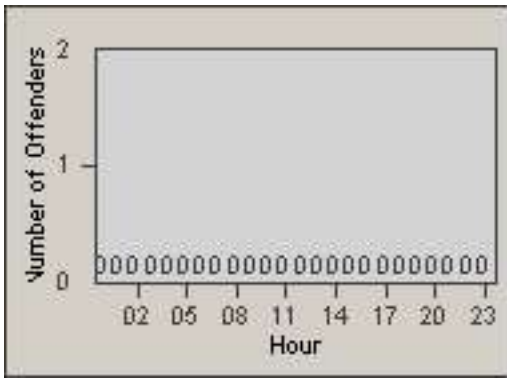

Redflex Redlight Offender Statistics

CONTRACT: Redding
 DATE FROM: 01-Jul-2015

LOCATION: RED-CYBE-01 Cypress Ave and Bechelli Lane
 DATE TO: 31-Jul-2015

LANE 1

LANE 2

LANE 3

Redflex Redlight Offender Statistics