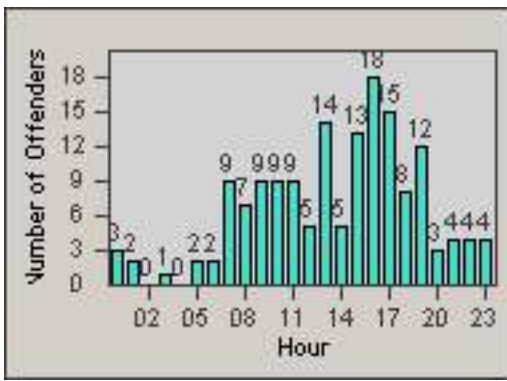

CONTRACT: Redding
 DATE FROM: 01-Jul-2015

LOCATION: RED-CYBE-01 Cypress Ave and Bechelli Lane
 DATE TO: 31-Jul-2015

LANE 4

LANE 5

LANE TOTAL

Redflex Redlight Offender Statistics

CONTRACT: Redding

LOCATION: RED-CYBE-01 Cypress Ave and Bechelli Lane