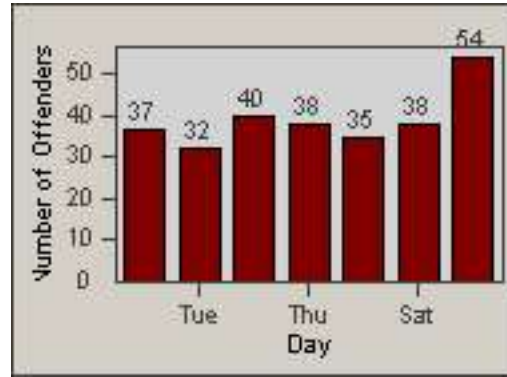

LANE 4

LANE 5

Redflex Redlight Offender Statistics

CONTRACT: Redding
 DATE FROM: 01-Jul-2015

LOCATION: RED-MALA-01 Lake Blvd and Market Street
 DATE TO: 31-Jul-2015

LANE TOTAL

Redflex Redlight Offender Statistics