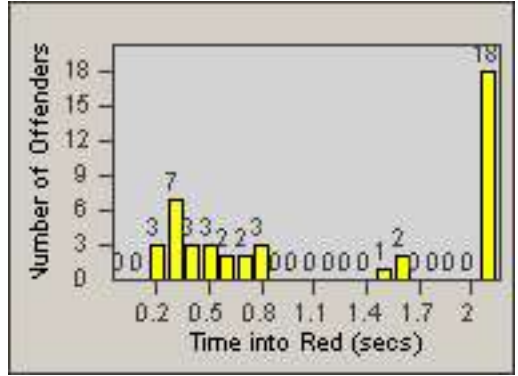

Redflex Redlight Offender Statistics

CONTRACT: Redding
DATE FROM: 01-Jul-2015

LOCATION: RED-HICY-01 Hilltop Dr and E Cypress Ave
DATE TO: 31-Jul-2015

LANE 1

LANE 2

LANE 3