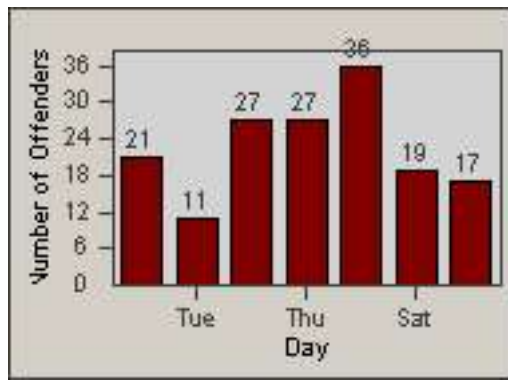

CONTRACT: Redding
 DATE FROM: 01-Jul-2015

LOCATION: RED-CYBE-01 Cypress Ave and Bechelli Lane
 DATE TO: 31-Jul-2015

LANE 4

LANE 5

LANE TOTAL

Redflex Redlight Offender Statistics

CONTRACT: Redding

LOCATION: RED-CYBE-01 Cypress Ave and Bechelli Lane