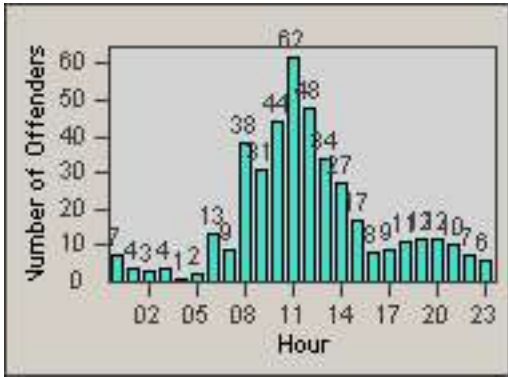

Redflex Redlight Offender Statistics

CONTRACT: Redding
 DATE FROM: 01-Jul-2015

LOCATION: RED-CYHI-01 Hilltop Dr and E Cypress Ave
 DATE TO: 31-Jul-2015

LANE TOTAL

Redflex Redlight Offender Statistics

CONTRACT: Redding
 DATE FROM: 01-Jul-2015