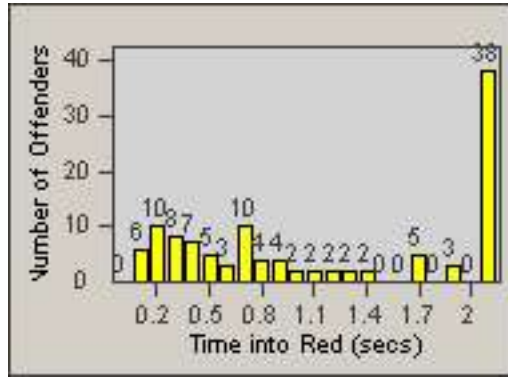

LANE 4

LANE 5

Redflex Redlight Offender Statistics

CONTRACT: Redding LOCATION: RED-PITE-01 Pine St and Tehama St
 DATE FROM: 01-Jul-2015 DATE TO: 31-Jul-2015

LANE TOTAL

Redflex Redlight Offender Statistics

CONTRACT: Redding LOCATION: RED-SHMA-01 Shasta St. and Market St.
 DATE FROM: 01-Jul-2015 DATE TO: 31-Jul-2015

LANE 1

LANE 2

LANE 3

Redflex Redlight Offender Statistics

CONTRACT: Redding LOCATION: RED-SHMA-01 Shasta St. and Market St.
 DATE FROM: 01-Jul-2015 DATE TO: 31-Jul-2015