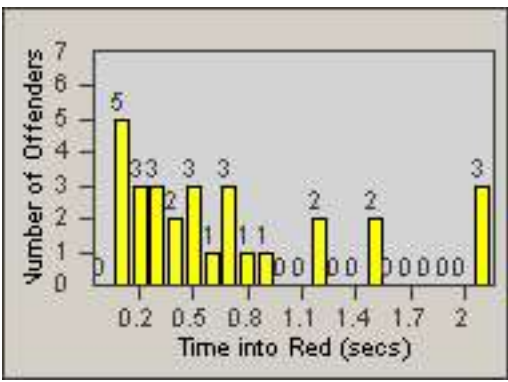

Redflex Redlight Offender Statistics

CONTRACT: Redding
DATE FROM: 01-Jul-2015

LOCATION: RED-CYBE-03 Cypress Ave and Bechelli Lane
DATE TO: 31-Jul-2015

LANE 1

LANE 2

LANE 3