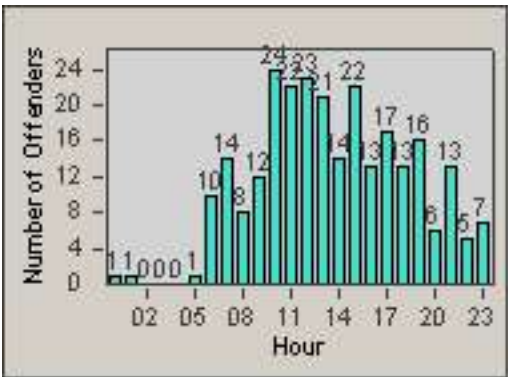

LANE 4

LANE 5

Redflex Redlight Offender Statistics

CONTRACT: Redding
 DATE FROM: 01-Jul-2015

LOCATION: RED-MALA-01 Lake Blvd and Market Street
 DATE TO: 31-Jul-2015

LANE TOTAL

Redflex Redlight Offender Statistics