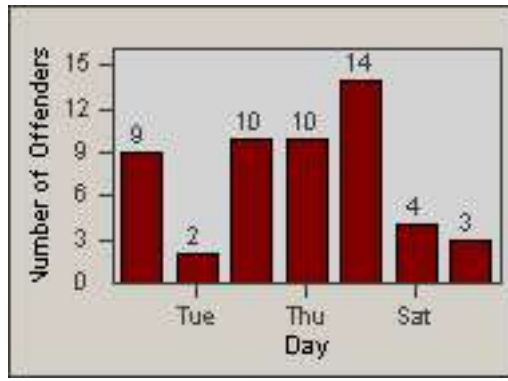

Redflex Redlight Offender Statistics

CONTRACT: Redding
 DATE FROM: 01-Jul-2015

LOCATION: RED-CYBE-01 Cypress Ave and Bechelli Lane
 DATE TO: 31-Jul-2015

LANE 1

LANE 2

LANE 3

Redflex Redlight Offender Statistics