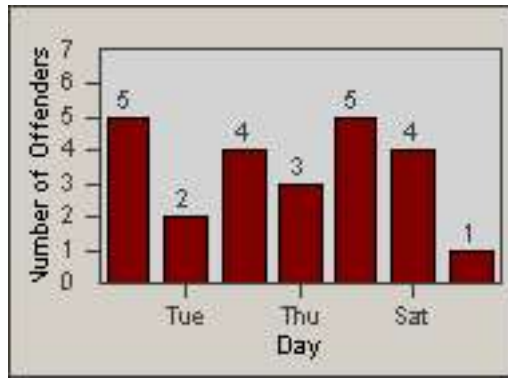

Redflex Redlight Offender Statistics

CONTRACT: Redding
DATE FROM: 01-Jul-2015

LOCATION: RED-CYBE-01 Cypress Ave and Bechelli Lane
DATE TO: 31-Jul-2015

LANE 4