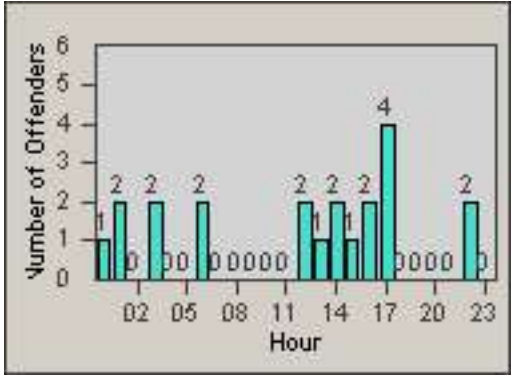

LANE 4

LANE 5

Redflex Redlight Offender Statistics

CONTRACT: Redding LOCATION: RED-PITE-01 Pine St and Tehama St
 DATE FROM: 01-Jul-2015 DATE TO: 31-Jul-2015

LANE TOTAL

Redflex Redlight Offender Statistics

CONTRACT: Redding LOCATION: RED-SHMA-01 Shasta St. and Market St.
 DATE FROM: 01-Jul-2015 DATE TO: 31-Jul-2015

LANE 1

LANE 2

LANE 3

Redflex Redlight Offender Statistics

CONTRACT: Redding LOCATION: RED-SHMA-01 Shasta St. and Market St.
 DATE FROM: 01-Jul-2015 DATE TO: 31-Jul-2015