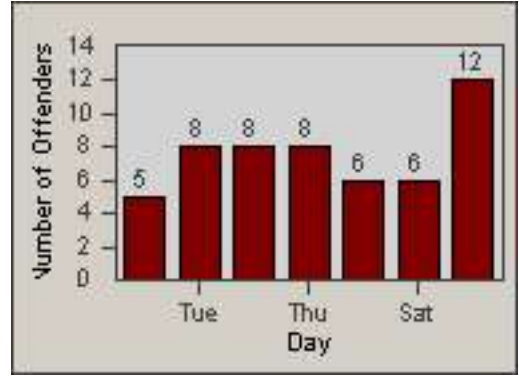

Redflex Redlight Offender Statistics

CONTRACT: Redding
DATE FROM: 01-Jul-2015

LOCATION: RED-MASH-01 Shasta St. and Market St.
DATE TO: 31-Jul-2015

LANE 1

LANE 2

LANE 3