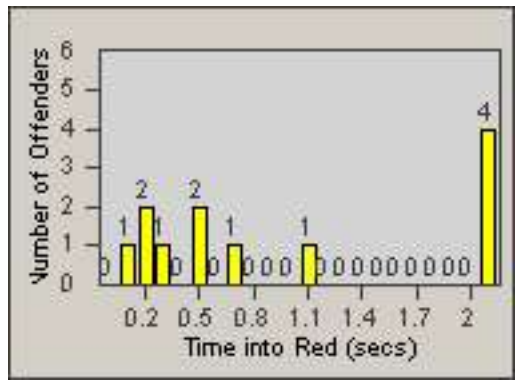

Redflex Redlight Offender Statistics

CONTRACT: Redding
DATE FROM: 01-Jul-2015

LOCATION: RED-MASH-01 Shasta St. and Market St.
DATE TO: 31-Jul-2015

LANE 1

LANE 2