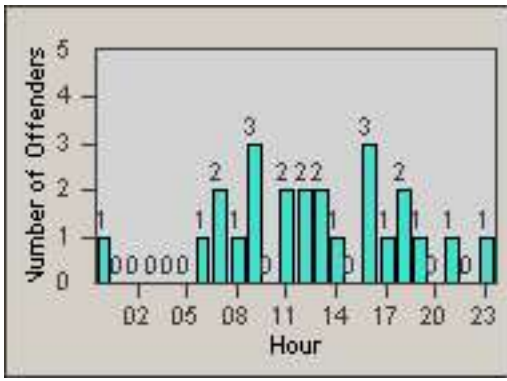

Redflex Redlight Offender Statistics

CONTRACT: Redding
DATE FROM: 01-Jul-2015

LOCATION: RED-CYBE-01 Cypress Ave and Bechelli Lane
DATE TO: 31-Jul-2015

LANE 4