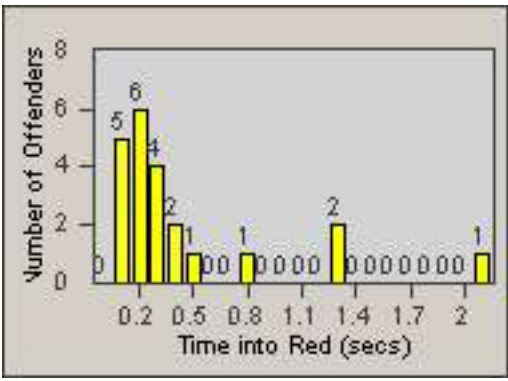

DATE FROM: 01-Jul-2015

DATE TO: 31-Jul-2015

Redflex Redlight Offender Statistics

CONTRACT: Redding
 DATE FROM: 01-Jul-2015

LOCATION: RED-CYBE-03 Cypress Ave and Bechelli Lane
 DATE TO: 31-Jul-2015

LANE 1

LANE 2