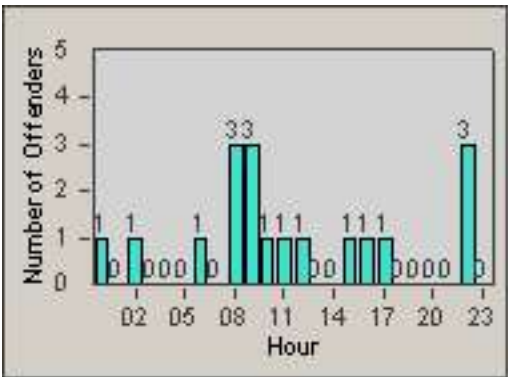

LANE 1

LANE 2

LANE 3

Redflex Redlight Offender Statistics

CONTRACT: Redding
 DATE FROM: 01-Jul-2015

LOCATION: RED-CYHI-01 Hilltop Dr and E Cypress Ave
 DATE TO: 31-Jul-2015

LANE 4

LANE 5