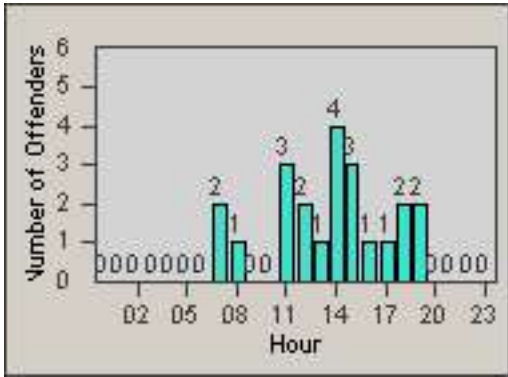

# Redflex Redlight Offender Statistics

CONTRACT: Sacramento  
 DATE FROM: 01-Dec-2011

LOCATION: SAC-ARWA-01 Arden Way and Watt Avenue  
 DATE TO: 31-Dec-2011

LANE 4

LANE 5