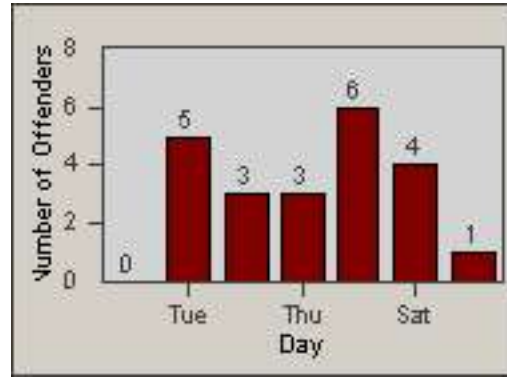

# Redflex Redlight Offender Statistics

CONTRACT: Sacramento  
 DATE FROM: 01-Dec-2011

LOCATION: SAC-ARWA-01 Arden Way and Watt Avenue  
 DATE TO: 31-Dec-2011

LANE 4

LANE 5