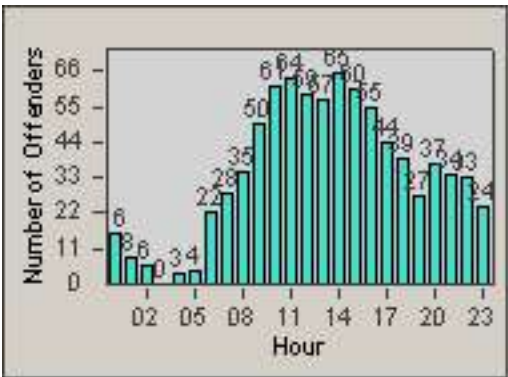

LANE 5

Redflex Redlight Offender Statistics

CONTRACT: Sacramento
DATE FROM: 01-Dec-2011

LOCATION: SAC-ARWA-01 Arden Way and Watt Avenue
DATE TO: 31-Dec-2011