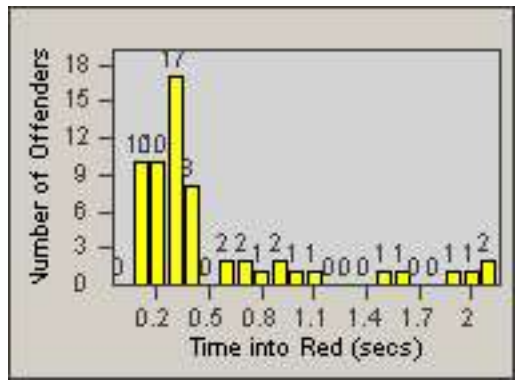

Redflex Redlight Offender Statistics

CONTRACT: Sacramento
DATE FROM: 01-Dec-2011

LOCATION: SAC-ARWA-01 Arden Way and Watt Avenue
DATE TO: 31-Dec-2011

LANE 1