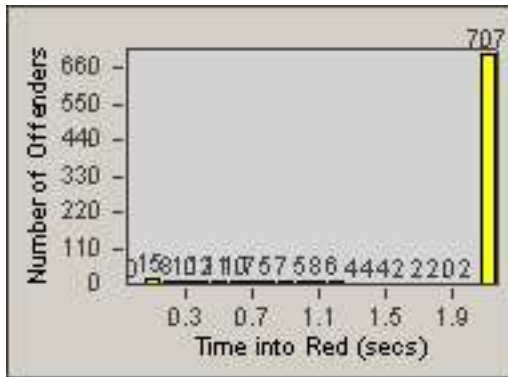

Redflex Redlight Offender Statistics

CONTRACT: Sacramento
DATE FROM: 01-Dec-2011

LOCATION: SAC-ARWA-01 Arden Way and Watt Avenue
DATE TO: 31-Dec-2011