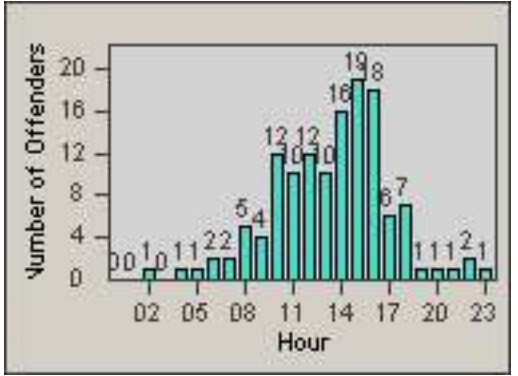

Redflex Redlight Offender Statistics

CONTRACT: Sacramento
DATE FROM: 01-Dec-2011

LOCATION: SAC-ARWA-01 Arden Way and Watt Avenue
DATE TO: 31-Dec-2011

LANE 1

LANE 2

LANE 3