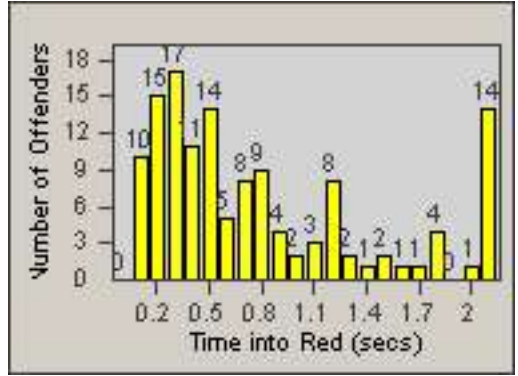

Redflex Redlight Offender Statistics

CONTRACT: Sacramento
DATE FROM: 01-Dec-2011

LOCATION: SAC-ARWA-01 Arden Way and Watt Avenue
DATE TO: 31-Dec-2011

LANE 1

LANE 2

LANE 3