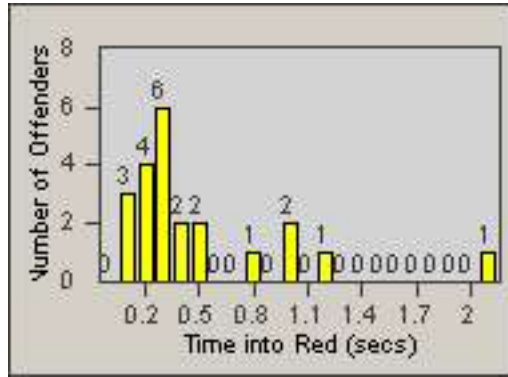

# Redflex Redlight Offender Statistics

CONTRACT: Sacramento  
 DATE FROM: 01-Dec-2011

LOCATION: SAC-ARWA-01 Arden Way and Watt Avenue  
 DATE TO: 31-Dec-2011

LANE 4

LANE 5