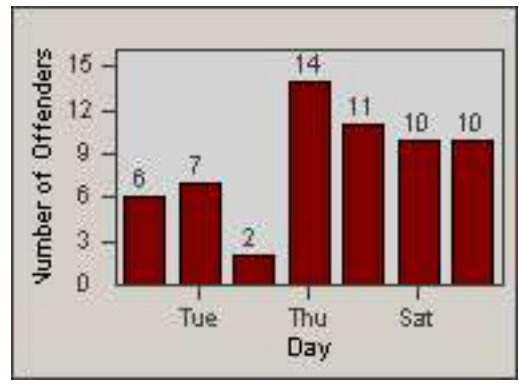

Redflex Redlight Offender Statistics

CONTRACT: Sacramento
DATE FROM: 01-Dec-2011

LOCATION: SAC-ARWA-01 Arden Way and Watt Avenue
DATE TO: 31-Dec-2011

LANE 1