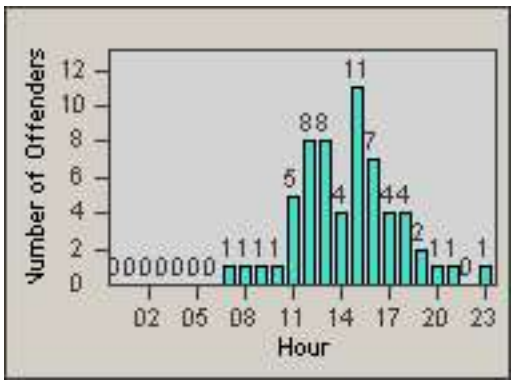

Redflex Redlight Offender Statistics

CONTRACT: Sacramento
DATE FROM: 01-Dec-2011

LOCATION: SAC-ARWA-01 Arden Way and Watt Avenue
DATE TO: 31-Dec-2011

LANE 1