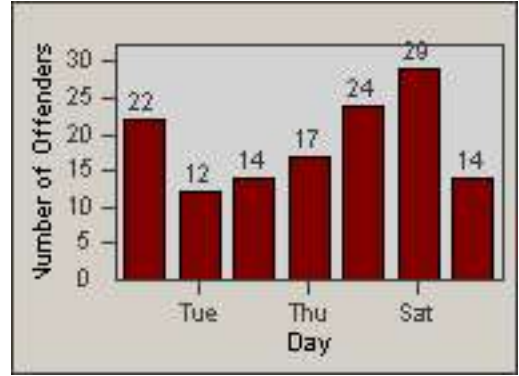

Redflex Redlight Offender Statistics

CONTRACT: Sacramento
DATE FROM: 01-Dec-2011

LOCATION: SAC-ARWA-01 Arden Way and Watt Avenue
DATE TO: 31-Dec-2011

LANE 1

LANE 2

LANE 3