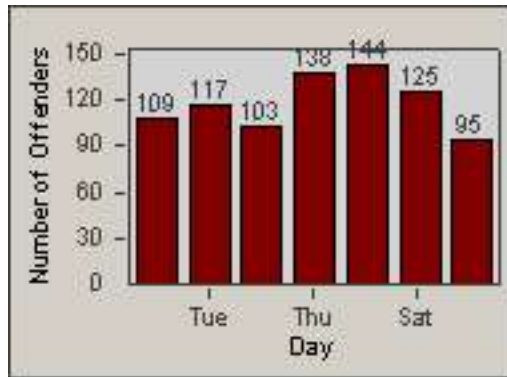

Redflex Redlight Offender Statistics

CONTRACT: Sacramento
DATE FROM: 01-Dec-2011

LOCATION: SAC-ARWA-01 Arden Way and Watt Avenue
DATE TO: 31-Dec-2011