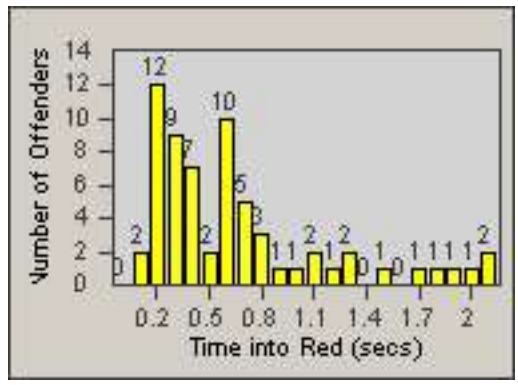

Redflex Redlight Offender Statistics

CONTRACT: Sacramento
 DATE FROM: 01-Sep-2011

LOCATION: SAC-ARWA-01 Arden Way and Watt Avenue
 DATE TO: 30-Sep-2011

LANE 1

LANE 2

LANE 3

Redflex Redlight Offender Statistics

CONTRACT: Sacramento
 DATE FROM: 01-Sep-2011

LOCATION: SAC-ARWA-01 Arden Way and Watt Avenue
 DATE TO: 30-Sep-2011

LANE 4

LANE 5

Redflex Redlight Offender Statistics

CONTRACT: Sacramento
 DATE FROM: 01-Sep-2011