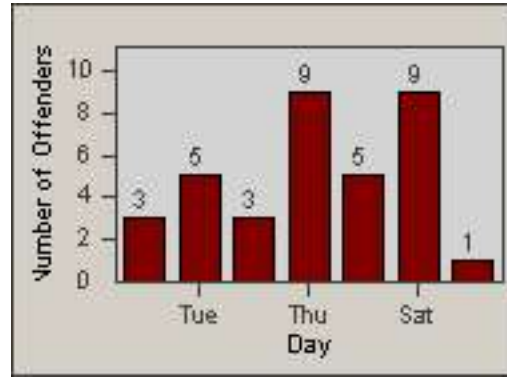

Redflex Redlight Offender Statistics

CONTRACT: Sacramento
 DATE FROM: 01-Sep-2011

LOCATION: SAC-ARWA-01 Arden Way and Watt Avenue
 DATE TO: 30-Sep-2011

LANE 1

LANE 2

LANE 3

Redflex Redlight Offender Statistics

CONTRACT: Sacramento
 DATE FROM: 01-Sep-2011

LOCATION: SAC-ARWA-01 Arden Way and Watt Avenue
 DATE TO: 30-Sep-2011

LANE 4

LANE 5

Redflex Redlight Offender Statistics

CONTRACT: Sacramento
 DATE FROM: 01-Sep-2011