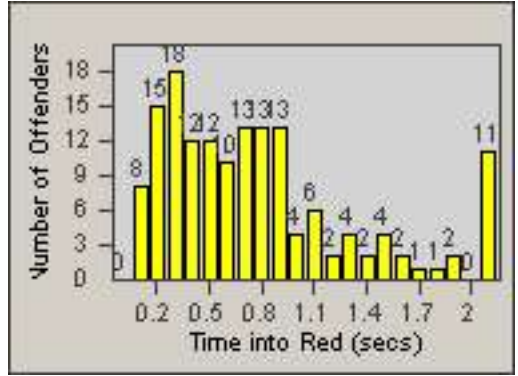

Redflex Redlight Offender Statistics

CONTRACT: Sacramento
 DATE FROM: 01-Sep-2011

LOCATION: SAC-ARWA-01 Arden Way and Watt Avenue
 DATE TO: 30-Sep-2011

LANE 1

LANE 2

LANE 3

Redflex Redlight Offender Statistics

CONTRACT: Sacramento
 DATE FROM: 01-Sep-2011

LOCATION: SAC-ARWA-01 Arden Way and Watt Avenue
 DATE TO: 30-Sep-2011

LANE 4

LANE 5

Redflex Redlight Offender Statistics

CONTRACT: Sacramento
 DATE FROM: 01-Sep-2011