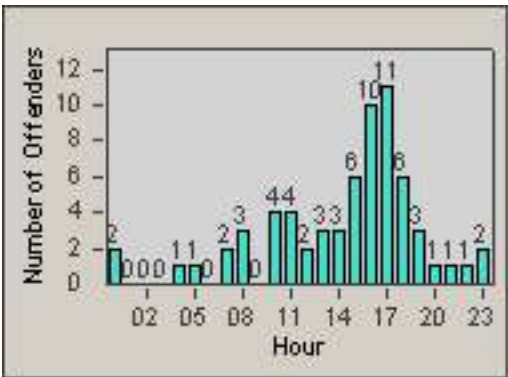

Redflex Redlight Offender Statistics

CONTRACT: Sacramento
 DATE FROM: 01-Sep-2011

LOCATION: SAC-ARWA-01 Arden Way and Watt Avenue
 DATE TO: 30-Sep-2011

LANE 1

LANE 2

LANE 3

Redflex Redlight Offender Statistics

CONTRACT: Sacramento
 DATE FROM: 01-Sep-2011

LOCATION: SAC-ARWA-01 Arden Way and Watt Avenue
 DATE TO: 30-Sep-2011

LANE 4

LANE 5

Redflex Redlight Offender Statistics

CONTRACT: Sacramento
 DATE FROM: 01-Sep-2011

LOCATION: SAC-ARWA-01 Arden Way and Watt Avenue
 DATE TO: 30-Sep-2011

LANE 6

LANE TOTAL

Redflex Redlight Offender Statistics

CONTRACT: Sacramento
 DATE FROM: 01-Sep-2011

LOCATION: SAC-ARWA-01 Arden Way and Watt Avenue
 DATE TO: 30-Sep-2011