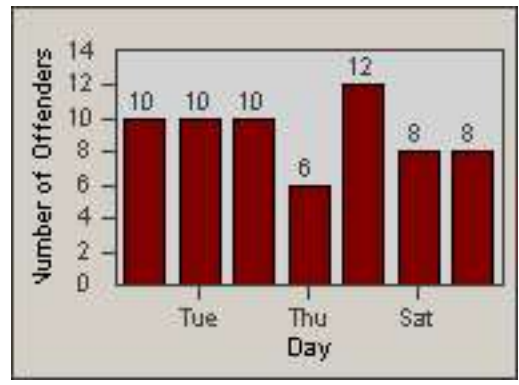

Redflex Redlight Offender Statistics

CONTRACT: Sacramento
 DATE FROM: 01-Sep-2011

LOCATION: SAC-ARWA-01 Arden Way and Watt Avenue
 DATE TO: 30-Sep-2011

LANE 1

LANE 2

LANE 3

Redflex Redlight Offender Statistics

CONTRACT: Sacramento
 DATE FROM: 01-Sep-2011

LOCATION: SAC-ARWA-01 Arden Way and Watt Avenue
 DATE TO: 30-Sep-2011

LANE 4

LANE 5

Redflex Redlight Offender Statistics

CONTRACT: Sacramento
 DATE FROM: 01-Sep-2011