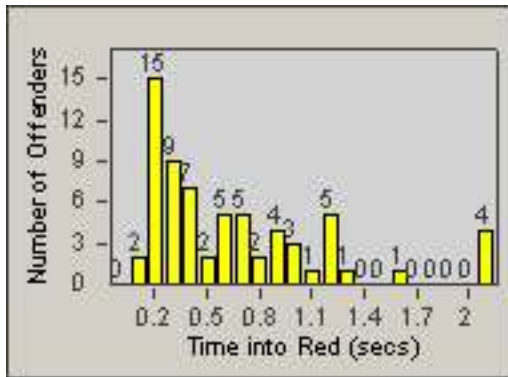

Redflex Redlight Offender Statistics

CONTRACT: Sacramento
 DATE FROM: 01-Sep-2011

LOCATION: SAC-ARWA-01 Arden Way and Watt Avenue
 DATE TO: 30-Sep-2011

LANE 1

LANE 2

LANE 3

Redflex Redlight Offender Statistics

CONTRACT: Sacramento
 DATE FROM: 01-Sep-2011

LOCATION: SAC-ARWA-01 Arden Way and Watt Avenue
 DATE TO: 30-Sep-2011

LANE 4

LANE 5

Redflex Redlight Offender Statistics

CONTRACT: Sacramento
 DATE FROM: 01-Sep-2011

LOCATION: SAC-ARWA-01 Arden Way and Watt Avenue
 DATE TO: 30-Sep-2011

LANE 6

LANE TOTAL

Redflex Redlight Offender Statistics

CONTRACT: Sacramento
 DATE FROM: 01-Sep-2011

LOCATION: SAC-ARWA-01 Arden Way and Watt Avenue
 DATE TO: 30-Sep-2011