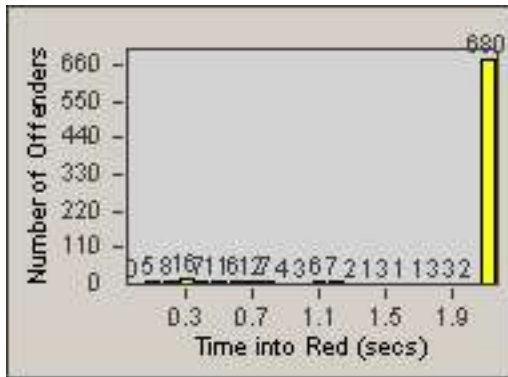

CONTRACT: Sacramento
 DATE FROM: 01-Sep-2011

LOCATION: SAC-ARWA-01 Arden Way and Watt Avenue
 DATE TO: 30-Sep-2011

LANE 4

LANE 5

Redflex Redlight Offender Statistics

CONTRACT: Sacramento
 DATE FROM: 01-Sep-2011

LOCATION: SAC-ARWA-01 Arden Way and Watt Avenue
 DATE TO: 30-Sep-2011

LANE 6

LANE TOTAL

Redflex Redlight Offender Statistics

CONTRACT: Sacramento
 DATE FROM: 01-Sep-2011

LOCATION: SAC-ARWA-01 Arden Way and Watt Avenue
 DATE TO: 30-Sep-2011