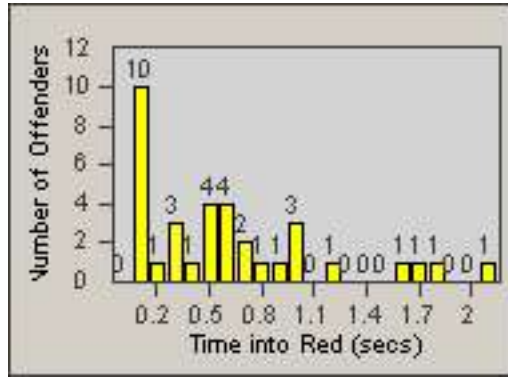

Redflex Redlight Offender Statistics

CONTRACT: Sacramento
 DATE FROM: 01-Sep-2011

LOCATION: SAC-ARWA-01 Arden Way and Watt Avenue
 DATE TO: 30-Sep-2011

LANE 1

LANE 2

LANE 3

Redflex Redlight Offender Statistics

CONTRACT: Sacramento
 DATE FROM: 01-Sep-2011

LOCATION: SAC-ARWA-01 Arden Way and Watt Avenue
 DATE TO: 30-Sep-2011

LANE 4

LANE 5

Redflex Redlight Offender Statistics

CONTRACT: Sacramento
 DATE FROM: 01-Sep-2011