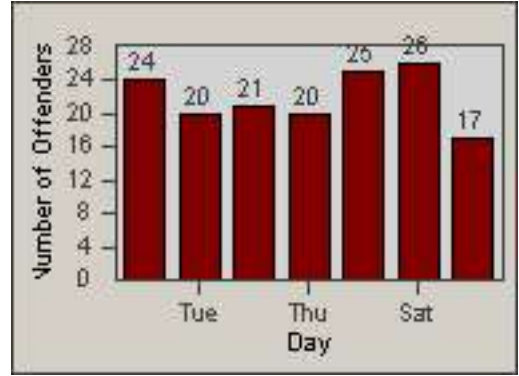

Redflex Redlight Offender Statistics

CONTRACT: Sacramento
 DATE FROM: 01-Sep-2011

LOCATION: SAC-ARWA-01 Arden Way and Watt Avenue
 DATE TO: 30-Sep-2011

LANE 1

LANE 2

LANE 3

Redflex Redlight Offender Statistics