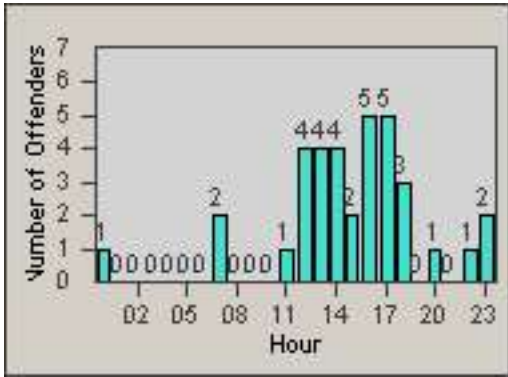

Redflex Redlight Offender Statistics

CONTRACT: Sacramento
 DATE FROM: 01-Sep-2011

LOCATION: SAC-ARWA-01 Arden Way and Watt Avenue
 DATE TO: 30-Sep-2011

LANE 1

LANE 2

LANE 3

Redflex Redlight Offender Statistics

CONTRACT: Sacramento
 DATE FROM: 01-Sep-2011

LOCATION: SAC-ARWA-01 Arden Way and Watt Avenue
 DATE TO: 30-Sep-2011

LANE 4

LANE 5

Redflex Redlight Offender Statistics

CONTRACT: Sacramento
 DATE FROM: 01-Sep-2011

LOCATION: SAC-ARWA-01 Arden Way and Watt Avenue
 DATE TO: 30-Sep-2011

LANE 6

LANE TOTAL

Redflex Redlight Offender Statistics

CONTRACT: Sacramento
 DATE FROM: 01-Sep-2011

LOCATION: SAC-ARWA-01 Arden Way and Watt Avenue
 DATE TO: 30-Sep-2011