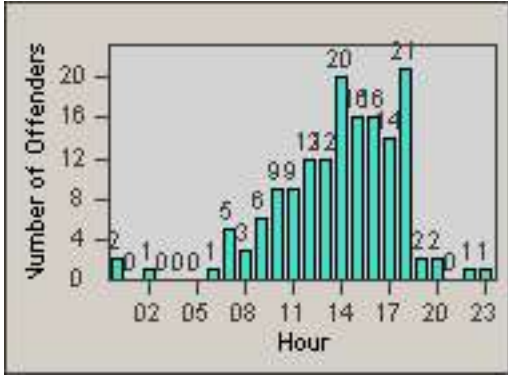

Redflex Redlight Offender Statistics

CONTRACT: Sacramento
 DATE FROM: 01-Sep-2011

LOCATION: SAC-ARWA-01 Arden Way and Watt Avenue
 DATE TO: 30-Sep-2011

LANE 1

LANE 2

LANE 3

Redflex Redlight Offender Statistics

CONTRACT: Sacramento
 DATE FROM: 01-Sep-2011

LOCATION: SAC-ARWA-01 Arden Way and Watt Avenue
 DATE TO: 30-Sep-2011

LANE 4

LANE 5

Redflex Redlight Offender Statistics

CONTRACT: Sacramento
 DATE FROM: 01-Sep-2011

LOCATION: SAC-ARWA-01 Arden Way and Watt Avenue
 DATE TO: 30-Sep-2011

LANE 6

LANE TOTAL

Redflex Redlight Offender Statistics

CONTRACT: Sacramento
 DATE FROM: 01-Sep-2011

LOCATION: SAC-ARWA-01 Arden Way and Watt Avenue
 DATE TO: 30-Sep-2011