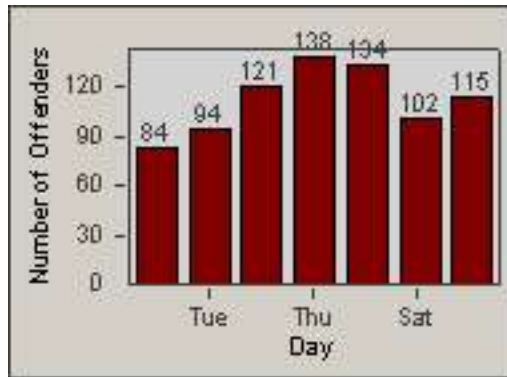

Redflex Redlight Offender Statistics

CONTRACT: Sacramento
DATE FROM: 01-Sep-2011

LOCATION: SAC-ARWA-01 Arden Way and Watt Avenue
DATE TO: 30-Sep-2011