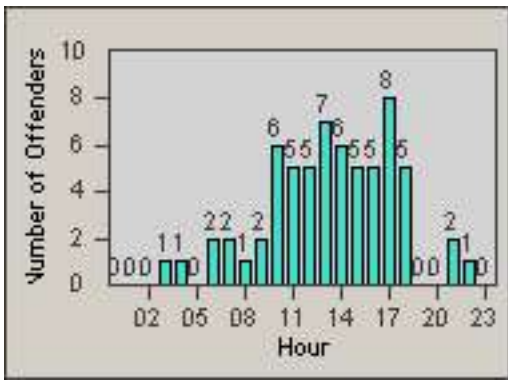

Redflex Redlight Offender Statistics

CONTRACT: Sacramento
 DATE FROM: 01-Sep-2011

LOCATION: SAC-ARWA-01 Arden Way and Watt Avenue
 DATE TO: 30-Sep-2011

LANE 1

LANE 2

LANE 3

Redflex Redlight Offender Statistics

CONTRACT: Sacramento
 DATE FROM: 01-Sep-2011

LOCATION: SAC-ARWA-01 Arden Way and Watt Avenue
 DATE TO: 30-Sep-2011

LANE 4

LANE 5

Redflex Redlight Offender Statistics

CONTRACT: Sacramento
 DATE FROM: 01-Sep-2011