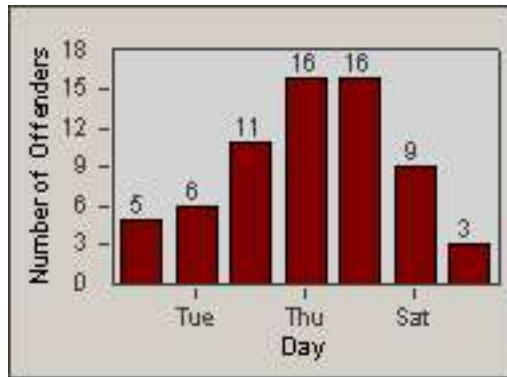

Redflex Redlight Offender Statistics

CONTRACT: Sacramento
 DATE FROM: 01-Sep-2011

LOCATION: SAC-ARWA-01 Arden Way and Watt Avenue
 DATE TO: 30-Sep-2011

LANE 1

LANE 2

LANE 3

Redflex Redlight Offender Statistics

CONTRACT: Sacramento
 DATE FROM: 01-Sep-2011

LOCATION: SAC-ARWA-01 Arden Way and Watt Avenue
 DATE TO: 30-Sep-2011

LANE 4

LANE 5

Redflex Redlight Offender Statistics

CONTRACT: Sacramento
 DATE FROM: 01-Sep-2011