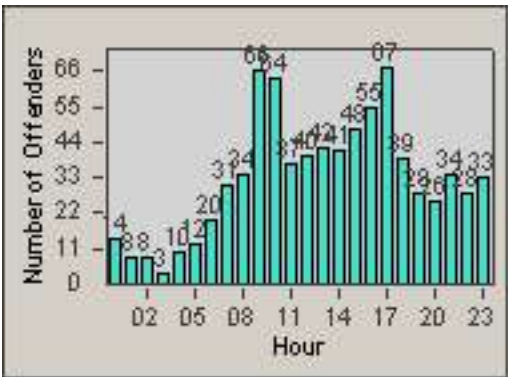

CONTRACT: Sacramento
 DATE FROM: 01-Sep-2011

LOCATION: SAC-ARWA-01 Arden Way and Watt Avenue
 DATE TO: 30-Sep-2011

LANE 4

LANE 5

Redflex Redlight Offender Statistics

CONTRACT: Sacramento
 DATE FROM: 01-Sep-2011

LOCATION: SAC-ARWA-01 Arden Way and Watt Avenue
 DATE TO: 30-Sep-2011

LANE 6

LANE TOTAL

Redflex Redlight Offender Statistics

CONTRACT: Sacramento
 DATE FROM: 01-Sep-2011

LOCATION: SAC-ARWA-01 Arden Way and Watt Avenue
 DATE TO: 30-Sep-2011