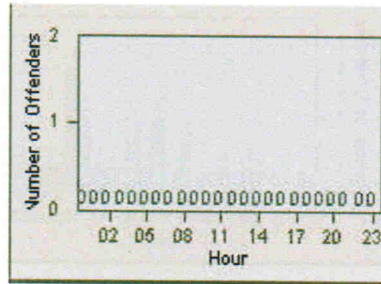

12

Redflex Redlight Offender Statistics

CONTRACT: San Mateo LOCATION: SAN-HISA-01 E. Hillsdale Blvd
 DATE FROM: 01-Jul-2007 DATE TO: 31-Jul-2007

LANE 4

LANE 5

LANE TOTAL

Redflex Redlight Offender Statistics

CONTRACT: San Mateo **LOCATION:** SAN-SAHI-01 E. Hillsdale Blvd
DATE FROM: 01-Jul-2007 **DATE TO:** 31-Jul-2007

LANE 1

LANE 2

LANE 3

13

Redflex Redlight Offender Statistics

CONTRACT: San Mateo **LOCATION:** SAN-SAHI-01 E. Hillsdale Blvd
DATE FROM: 01-Jul-2007 **DATE TO:** 31-Jul-2007