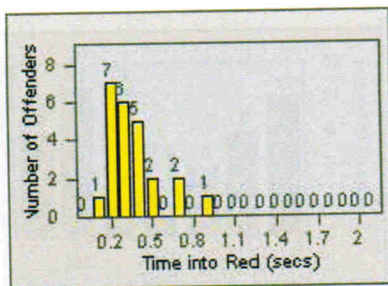

recd 8.30.12

11

Redflex Redlight Offender Statistics

CONTRACT: San Mateo
DATE FROM: 01-Jul-2007

LOCATION: SAN-HISA-01 E. Hillsdale Blvd
DATE TO: 31-Jul-2007

LANE 1

LANE 2

LANE 3

12

Redflex Redlight Offender Statistics

CONTRACT: San Mateo LOCATION: SAN-HISA-01 E. Hillsdale Blvd
 DATE FROM: 01-Jul-2007 DATE TO: 31-Jul-2007

LANE 4

LANE 5

LANE TOTAL

Redflex Redlight Offender Statistics