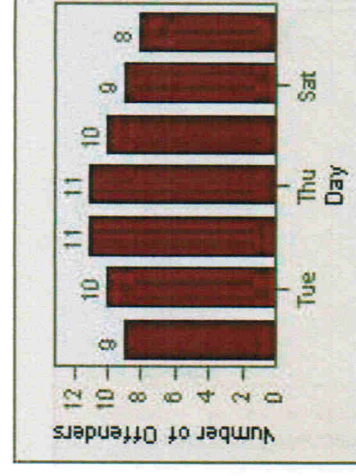

LANE TOTAL

Redflex Redlight Offender Statistics

CONTRACT: San Mateo **LOCATION:** SAN-HINO-03 E. Hillsdale Blvd
DATE FROM: 01-Jul-2007 **DATE TO:** 31-Jul-2007

LANE 1

LANE 2

LANE 3

19

Redflex Redlight Offender Statistics

CONTRACT: San Mateo **LOCATION:** SAN-HINO-03 E. Hillsdale Blvd
DATE FROM: 01-Jul-2007 **DATE TO:** 31-Jul-2007

LANE 4

LANE 5

Redflex Redlight Offender Statistics

CONTRACT: San Mateo **LOCATION:** SAN-HINO-03 E. Hillsdale Blvd
DATE FROM: 01-Jul-2007 **DATE TO:** 31-Jul-2007