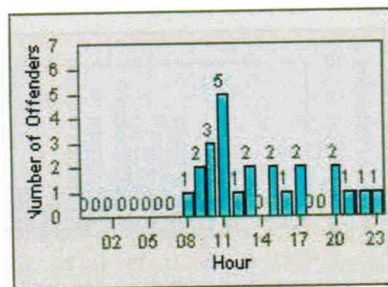

recd 8.30.12

11

Redflex Redlight Offender Statistics

CONTRACT: San Mateo
DATE FROM: 01-Jul-2007

LOCATION: SAN-HISA-01 E. Hillsdale Blvd
DATE TO: 31-Jul-2007

LANE 1

LANE 2

LANE 3

12

Redflex Redlight Offender Statistics

CONTRACT: San Mateo LOCATION: SAN-HISA-01 E. Hillsdale Blvd
 DATE FROM: 01-Jul-2007 DATE TO: 31-Jul-2007

LANE 4

LANE 5

LANE TOTAL

Redflex Redlight Offender Statistics