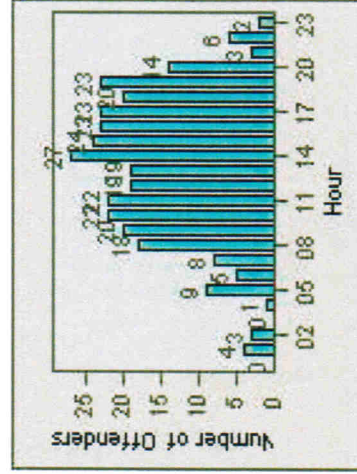

CONTRACT: San Mateo **LOCATION:** SAN-SAHI-01 E. Hillsdale Blvd
DATE FROM: 01-Jul-2007 **DATE TO:** 31-Jul-2007

LANE 1

LANE 2

LANE 3

13

Redflex Redlight Offender Statistics

CONTRACT: San Mateo **LOCATION:** SAN-SAHI-01 E. Hillsdale Blvd
DATE FROM: 01-Jul-2007 **DATE TO:** 31-Jul-2007

LANE 4

LANE 5

14

Redflex Redlight Offender Statistics

CONTRACT: San Mateo **LOCATION:** SAN-SAHI-01 E. Hillsdale Blvd
DATE FROM: 01-Jul-2007 **DATE TO:** 31-Jul-2007

LANE TOTAL

15

Redflex Redlight Offender Statistics

CONTRACT: San Mateo **LOCATION:** SAN-HINO-01 E. Hillsdale Blvd
DATE FROM: 01-Jul-2007 **DATE TO:** 31-Jul-2007

LANE 1

LANE 2

LANE 3

16

Redflex Redlight Offender Statistics

CONTRACT: San Mateo **LOCATION:** SAN-HINO-01 E. Hillsdale Blvd
DATE FROM: 01-Jul-2007 **DATE TO:** 31-Jul-2007