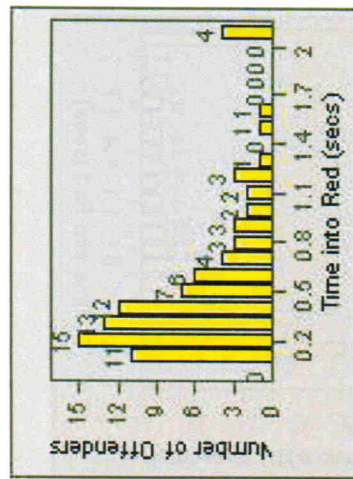

LANE TOTAL

21

Redflex Redlight Offender Statistics

CONTRACT: San Mateo **LOCATION:** SAN-4HU-01 E. 4th Ave
DATE FROM: 01-Jul-2007 **DATE TO:** 31-Jul-2007

LANE 1

LANE 2

LANE 3

22

Redflex Redlight Offender Statistics

CONTRACT: San Mateo **LOCATION:** SAN-4HU-01 E. 4th Ave
DATE FROM: 01-Jul-2007 **DATE TO:** 31-Jul-2007

LANE 4

LANE 5

23

Redflex Redlight Offender Statistics

CONTRACT: San Mateo LOCATION: SAN-4HU-01 E. 4th Ave
 DATE FROM: 01-Jul-2007 DATE TO: 31-Jul-2007