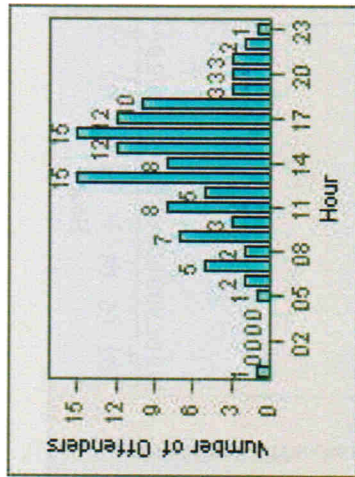

CONTRACT: San Mateo **LOCATION:** SAN-HINO-03 E. Hillsdale Blvd
DATE FROM: 01-Jul-2007 **DATE TO:** 31-Jul-2007

LANE 4

LANE 5

Redflex Redlight Offender Statistics

CONTRACT: San Mateo **LOCATION:** SAN-HINO-03 E. Hillsdale Blvd
DATE FROM: 01-Jul-2007 **DATE TO:** 31-Jul-2007

LANE TOTAL

21

Redflex Redlight Offender Statistics

CONTRACT: San Mateo **LOCATION:** SAN-4HU-01 E. 4th Ave
DATE FROM: 01-Jul-2007 **DATE TO:** 31-Jul-2007

LANE 1

LANE 2

LANE 3

22

Redflex Redlight Offender Statistics

CONTRACT: San Mateo **LOCATION:** SAN-4HU-01 E. 4th Ave
DATE FROM: 01-Jul-2007 **DATE TO:** 31-Jul-2007

LANE 4

LANE 5

23

Redflex Redlight Offender Statistics

CONTRACT: San Mateo LOCATION: SAN-4HU-01 E. 4th Ave
 DATE FROM: 01-Jul-2007 DATE TO: 31-Jul-2007