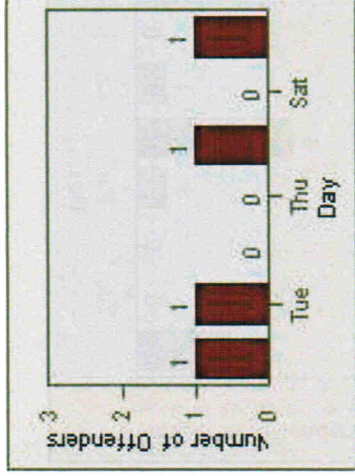

CONTRACT: San Mateo **LOCATION:** SAN-SAHI-01 E. Hillsdale Blvd
DATE FROM: 01-Jul-2007 **DATE TO:** 31-Jul-2007

LANE 1

LANE 2

LANE 3

13

Redflex Redlight Offender Statistics

CONTRACT: San Mateo **LOCATION:** SAN-SAHI-01 E. Hillsdale Blvd
DATE FROM: 01-Jul-2007 **DATE TO:** 31-Jul-2007

LANE 4

LANE 5

14

Redflex Redlight Offender Statistics

CONTRACT: San Mateo **LOCATION:** SAN-SAHI-01 E. Hillsdale Blvd
DATE FROM: 01-Jul-2007 **DATE TO:** 31-Jul-2007

LANE TOTAL

15

Redflex Redlight Offender Statistics

CONTRACT: San Mateo **LOCATION:** SAN-HINO-01 E. Hillsdale Blvd
DATE FROM: 01-Jul-2007 **DATE TO:** 31-Jul-2007

LANE 1

LANE 2

LANE 3

16

Redflex Redlight Offender Statistics

CONTRACT: San Mateo **LOCATION:** SAN-HINO-01 E. Hillsdale Blvd
DATE FROM: 01-Jul-2007 **DATE TO:** 31-Jul-2007