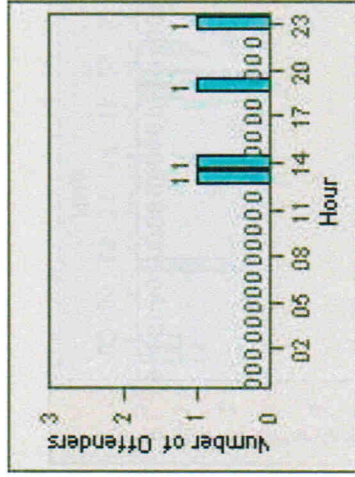

CONTRACT: San Mateo **LOCATION:** SAN-SAHI-01 E. Hillsdale Blvd
DATE FROM: 01-Jul-2007 **DATE TO:** 31-Jul-2007

LANE 1

LANE 2

LANE 3

13

Redflex Redlight Offender Statistics

CONTRACT: San Mateo **LOCATION:** SAN-SAHI-01 E. Hillsdale Blvd
DATE FROM: 01-Jul-2007 **DATE TO:** 31-Jul-2007

LANE 4

LANE 5

14

Redflex Redlight Offender Statistics

CONTRACT: San Mateo **LOCATION:** SAN-SAHI-01 E. Hillsdale Blvd
DATE FROM: 01-Jul-2007 **DATE TO:** 31-Jul-2007

LANE TOTAL

15

Redflex Redlight Offender Statistics

CONTRACT: San Mateo **LOCATION:** SAN-HINO-01 E. Hillsdale Blvd
DATE FROM: 01-Jul-2007 **DATE TO:** 31-Jul-2007

LANE 1

LANE 2

LANE 3

16

Redflex Redlight Offender Statistics

CONTRACT: San Mateo **LOCATION:** SAN-HINO-01 E. Hillsdale Blvd
DATE FROM: 01-Jul-2007 **DATE TO:** 31-Jul-2007