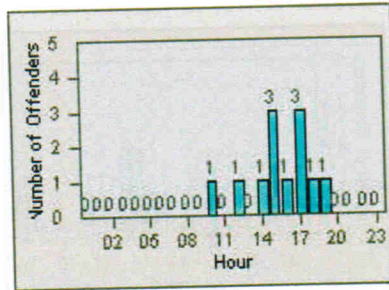

recd 8.30.12

11

Redflex Redlight Offender Statistics

CONTRACT: San Mateo
DATE FROM: 01-Jul-2007

LOCATION: SAN-HISA-01 E. Hillsdale Blvd
DATE TO: 31-Jul-2007

LANE 1

LANE 2

LANE 3

12

Redflex Redlight Offender Statistics

CONTRACT: San Mateo LOCATION: SAN-HISA-01 E. Hillsdale Blvd
 DATE FROM: 01-Jul-2007 DATE TO: 31-Jul-2007

LANE 4

LANE 5

LANE TOTAL

Redflex Redlight Offender Statistics