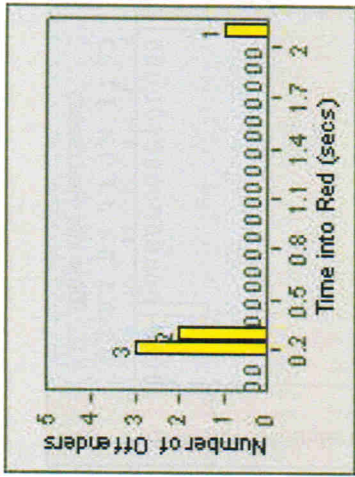

CONTRACT: San Mateo **LOCATION:** SAN-SAHI-01 E. Hillsdale Blvd
DATE FROM: 01-Jul-2007 **DATE TO:** 31-Jul-2007

LANE 1

LANE 2

LANE 3

13

Redflex Redlight Offender Statistics

CONTRACT: San Mateo **LOCATION:** SAN-SAHI-01 E. Hillsdale Blvd
DATE FROM: 01-Jul-2007 **DATE TO:** 31-Jul-2007

LANE 4

LANE 5

14

Redflex Redlight Offender Statistics

CONTRACT: San Mateo **LOCATION:** SAN-SAHI-01 E. Hillsdale Blvd
DATE FROM: 01-Jul-2007 **DATE TO:** 31-Jul-2007

LANE TOTAL

15

Redflex Redlight Offender Statistics