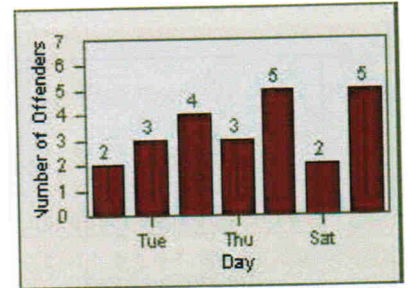

recd 8.30.12

11

Redflex Redlight Offender Statistics

CONTRACT: San Mateo
DATE FROM: 01-Jul-2007

LOCATION: SAN-HISA-01 E. Hillsdale Blvd
DATE TO: 31-Jul-2007

LANE 1

LANE 2

LANE 3

12

Redflex Redlight Offender Statistics

CONTRACT: San Mateo LOCATION: SAN-HISA-01 E. Hillsdale Blvd
 DATE FROM: 01-Jul-2007 DATE TO: 31-Jul-2007

LANE 4

LANE 5

LANE TOTAL

Redflex Redlight Offender Statistics

CONTRACT: San Mateo **LOCATION:** SAN-SAHI-01 E. Hillsdale Blvd
DATE FROM: 01-Jul-2007 **DATE TO:** 31-Jul-2007

LANE 1

LANE 2

LANE 3

13

Redflex Redlight Offender Statistics

CONTRACT: San Mateo **LOCATION:** SAN-SAHI-01 E. Hillsdale Blvd
DATE FROM: 01-Jul-2007 **DATE TO:** 31-Jul-2007