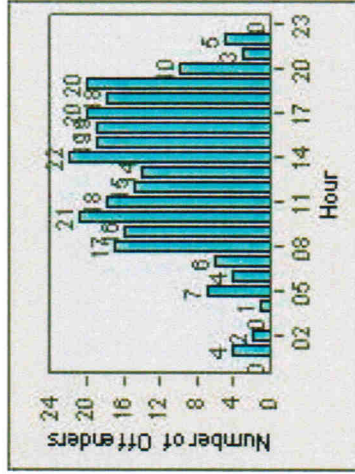

CONTRACT: San Mateo **LOCATION:** SAN-SAHI-01 E. Hillsdale Blvd
DATE FROM: 01-Jul-2007 **DATE TO:** 31-Jul-2007

LANE 1

LANE 2

LANE 3

13

Redflex Redlight Offender Statistics

CONTRACT: San Mateo **LOCATION:** SAN-SAHI-01 E. Hillsdale Blvd
DATE FROM: 01-Jul-2007 **DATE TO:** 31-Jul-2007

LANE 4

LANE 5

14

Redflex Redlight Offender Statistics

CONTRACT: San Mateo **LOCATION:** SAN-SAHI-01 E. Hillsdale Blvd
DATE FROM: 01-Jul-2007 **DATE TO:** 31-Jul-2007

LANE TOTAL

15

Redflex Redlight Offender Statistics

CONTRACT: San Mateo **LOCATION:** SAN-HINO-01 E. Hillsdale Blvd
DATE FROM: 01-Jul-2007 **DATE TO:** 31-Jul-2007

LANE 1

LANE 2

LANE 3

16

Redflex Redlight Offender Statistics

CONTRACT: San Mateo **LOCATION:** SAN-HINO-01 E. Hillsdale Blvd
DATE FROM: 01-Jul-2007 **DATE TO:** 31-Jul-2007