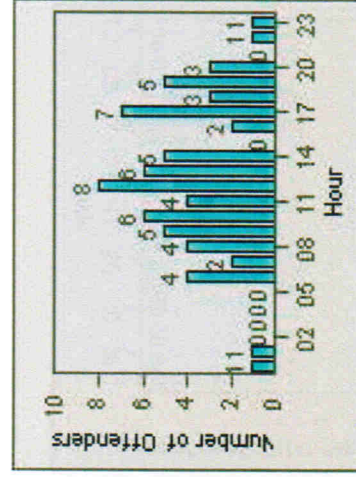

LANE TOTAL

Redflex Redlight Offender Statistics

CONTRACT: San Mateo **LOCATION:** SAN-HINO-03 E. Hillsdale Blvd
DATE FROM: 01-Jul-2007 **DATE TO:** 31-Jul-2007

LANE 1

LANE 2

LANE 3

19

Redflex Redlight Offender Statistics

CONTRACT: San Mateo **LOCATION:** SAN-HINO-03 E. Hillsdale Blvd
DATE FROM: 01-Jul-2007 **DATE TO:** 31-Jul-2007

LANE 4

LANE 5

Redflex Redlight Offender Statistics

CONTRACT: San Mateo **LOCATION:** SAN-HINO-03 E. Hillsdale Blvd
DATE FROM: 01-Jul-2007 **DATE TO:** 31-Jul-2007