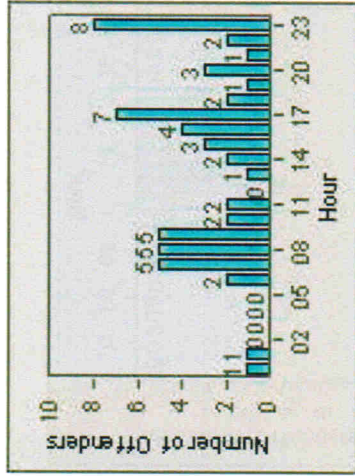

LANE TOTAL

Redflex Redlight Offender Statistics

CONTRACT: San Mateo **LOCATION:** SAN-HINO-03 E. Hillsdale Blvd
DATE FROM: 01-Jul-2007 **DATE TO:** 31-Jul-2007

LANE 1

LANE 2

LANE 3

19

Redflex Redlight Offender Statistics

CONTRACT: San Mateo **LOCATION:** SAN-HINO-03 E. Hillsdale Blvd
DATE FROM: 01-Jul-2007 **DATE TO:** 31-Jul-2007

LANE 4

LANE 5

Redflex Redlight Offender Statistics

CONTRACT: San Mateo **LOCATION:** SAN-HINO-03 E. Hillsdale Blvd
DATE FROM: 01-Jul-2007 **DATE TO:** 31-Jul-2007