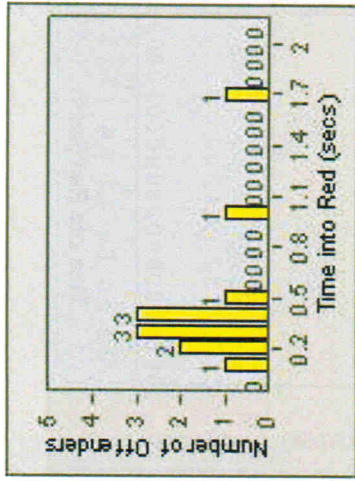

CONTRACT: San Mateo **LOCATION:** SAN-HINO-01 E. Hillsdale Blvd
DATE FROM: 01-Jul-2007 **DATE TO:** 31-Jul-2007

LANE 1

LANE 2

LANE 3

16

Redflex Redlight Offender Statistics

CONTRACT: San Mateo **LOCATION:** SAN-HINO-01 E. Hillsdale Blvd
DATE FROM: 01-Jul-2007 **DATE TO:** 31-Jul-2007