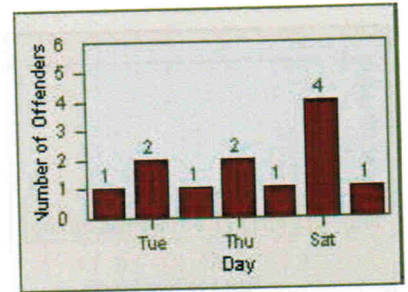

recd 8.30.12

11

Redflex Redlight Offender Statistics

CONTRACT: San Mateo
DATE FROM: 01-Jul-2007

LOCATION: SAN-HISA-01 E. Hillsdale Blvd
DATE TO: 31-Jul-2007

LANE 1

LANE 2

LANE 3

12

Redflex Redlight Offender Statistics

CONTRACT: San Mateo LOCATION: SAN-HISA-01 E. Hillsdale Blvd
 DATE FROM: 01-Jul-2007 DATE TO: 31-Jul-2007

LANE 4

LANE 5

LANE TOTAL

Redflex Redlight Offender Statistics

CONTRACT: San Mateo **LOCATION:** SAN-SAHI-01 E. Hillsdale Blvd
DATE FROM: 01-Jul-2007 **DATE TO:** 31-Jul-2007

LANE 1

LANE 2

LANE 3

13

Redflex Redlight Offender Statistics

CONTRACT: San Mateo **LOCATION:** SAN-SAHI-01 E. Hillsdale Blvd
DATE FROM: 01-Jul-2007 **DATE TO:** 31-Jul-2007