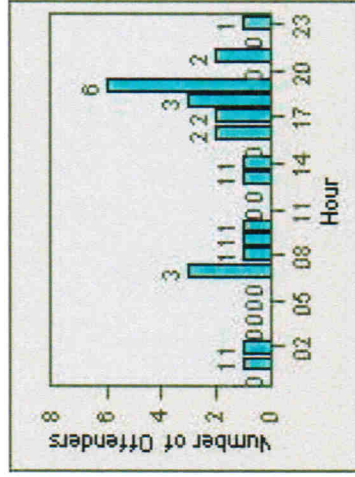

CONTRACT: SAN-MATEO LOCATION: SAN-HINO-01 E. Hillsdale Blvd
 DATE FROM: 01-Jul-2007 DATE TO: 31-Jul-2007

Redflex Redlight Offender Statistics

CONTRACT: San Mateo **LOCATION:** SAN-HINO-01 E. Hillsdale Blvd
DATE FROM: 01-Jul-2007 **DATE TO:** 31-Jul-2007

LANE TOTAL

Redflex Redlight Offender Statistics

CONTRACT: San Mateo **LOCATION:** SAN-HINO-03 E. Hillsdale Blvd
DATE FROM: 01-Jul-2007 **DATE TO:** 31-Jul-2007

LANE 1

LANE 2

LANE 3

19

Redflex Redlight Offender Statistics