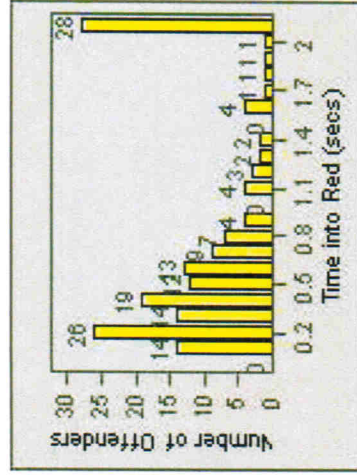

CONTRACT: San Mateo **LOCATION:** SAN-HINO-03 E. Hillsdale Blvd
DATE FROM: 01-Jul-2007 **DATE TO:** 31-Jul-2007

LANE 4

LANE 5

Redflex Redlight Offender Statistics

CONTRACT: San Mateo **LOCATION:** SAN-HINO-03 E. Hillsdale Blvd
DATE FROM: 01-Jul-2007 **DATE TO:** 31-Jul-2007

LANE TOTAL

21

Redflex Redlight Offender Statistics

CONTRACT: San Mateo **LOCATION:** SAN-4HU-01 E. 4th Ave
DATE FROM: 01-Jul-2007 **DATE TO:** 31-Jul-2007

LANE 1

LANE 2

LANE 3

22