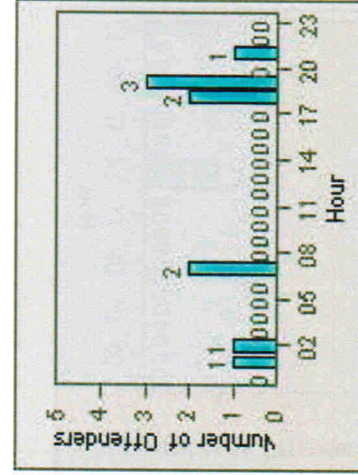

LANE 4

LANE 5

17

CONTRACT: SAN-MATEO   LOCATION: SAN-HINO-01 E. Hillsdale Blvd
DATE FROM: 01-Jul-2007   DATE TO: 31-Jul-2007

CONTRACT: SAN-MATEO   LOCATION: SAN-HINO-01 E. Hillsdale Blvd
DATE FROM: 01-Jul-2007   DATE TO: 31-Jul-2007

CONTRACT: SAN-MATEO   LOCATION: SAN-HINO-01 E. Hillsdale Blvd
DATE FROM: 01-Jul-2007   DATE TO: 31-Jul-2007