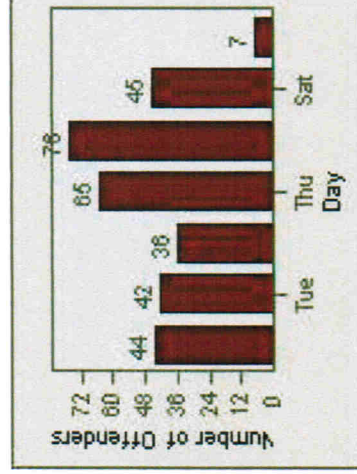

CONTRACT: San Mateo **LOCATION:** SAN-SAHI-01 E. Hillsdale Blvd
DATE FROM: 01-Jul-2007 **DATE TO:** 31-Jul-2007

LANE 1

LANE 2

LANE 3

13

Redflex Redlight Offender Statistics

CONTRACT: San Mateo **LOCATION:** SAN-SAHI-01 E. Hillsdale Blvd
DATE FROM: 01-Jul-2007 **DATE TO:** 31-Jul-2007

LANE 4

LANE 5

14

Redflex Redlight Offender Statistics

CONTRACT: San Mateo **LOCATION:** SAN-SAHI-01 E. Hillsdale Blvd
DATE FROM: 01-Jul-2007 **DATE TO:** 31-Jul-2007

LANE TOTAL

15

Redflex Redlight Offender Statistics

CONTRACT: San Mateo **LOCATION:** SAN-HINO-01 E. Hillsdale Blvd
DATE FROM: 01-Jul-2007 **DATE TO:** 31-Jul-2007

LANE 1

LANE 2

LANE 3

16

Redflex Redlight Offender Statistics

CONTRACT: San Mateo **LOCATION:** SAN-HINO-01 E. Hillsdale Blvd
DATE FROM: 01-Jul-2007 **DATE TO:** 31-Jul-2007