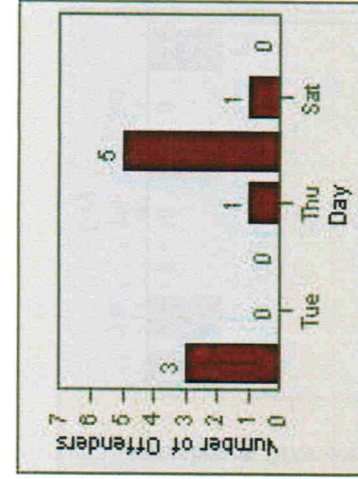

LANE 4

LANE 5

17

CONTRACT: SAN-MATEO   LOCATION: SAN-HINO-01 E. Hillsdale Blvd
DATE FROM: 01-Jul-2007   DATE TO: 31-Jul-2007

CONTRACT: SAN-MATEO   LOCATION: SAN-HINO-01 E. Hillsdale Blvd
DATE FROM: 01-Jul-2007   DATE TO: 31-Jul-2007

CONTRACT: SAN-MATEO   LOCATION: SAN-HINO-01 E. Hillsdale Blvd
DATE FROM: 01-Jul-2007   DATE TO: 31-Jul-2007