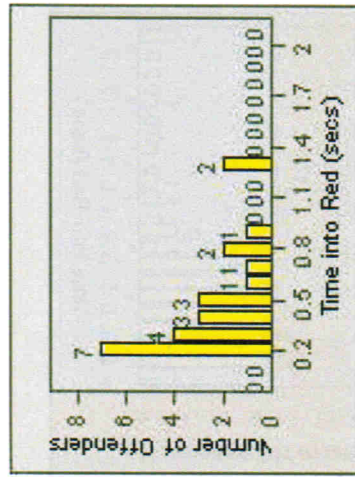

LANE TOTAL

Redflex Redlight Offender Statistics

CONTRACT: San Mateo **LOCATION:** SAN-HINO-03 E. Hillsdale Blvd
DATE FROM: 01-Jul-2007 **DATE TO:** 31-Jul-2007

LANE 1

LANE 2

LANE 3

19

Redflex Redlight Offender Statistics

CONTRACT: San Mateo **LOCATION:** SAN-HINO-03 E. Hillsdale Blvd
DATE FROM: 01-Jul-2007 **DATE TO:** 31-Jul-2007

LANE 4

LANE 5

Redflex Redlight Offender Statistics

CONTRACT: San Mateo **LOCATION:** SAN-HINO-03 E. Hillsdale Blvd
DATE FROM: 01-Jul-2007 **DATE TO:** 31-Jul-2007