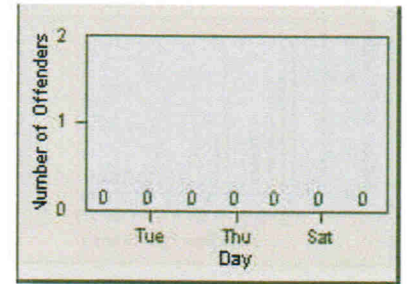

12

Redflex Redlight Offender Statistics

CONTRACT: San Mateo LOCATION: SAN-HISA-01 E. Hillsdale Blvd
 DATE FROM: 01-Jul-2007 DATE TO: 31-Jul-2007

LANE 4

LANE 5

LANE TOTAL

Redflex Redlight Offender Statistics

CONTRACT: San Mateo **LOCATION:** SAN-SAHI-01 E. Hillsdale Blvd
DATE FROM: 01-Jul-2007 **DATE TO:** 31-Jul-2007

LANE 1

LANE 2

LANE 3

13

Redflex Redlight Offender Statistics

CONTRACT: San Mateo **LOCATION:** SAN-SAHI-01 E. Hillsdale Blvd
DATE FROM: 01-Jul-2007 **DATE TO:** 31-Jul-2007