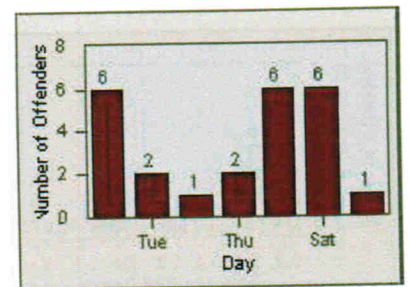

recd 8.30.12

11

Redflex Redlight Offender Statistics

CONTRACT: San Mateo
DATE FROM: 01-Jul-2007

LOCATION: SAN-HISA-01 E. Hillsdale Blvd
DATE TO: 31-Jul-2007

LANE 1

LANE 2

LANE 3

12

Redflex Redlight Offender Statistics

CONTRACT: San Mateo LOCATION: SAN-HISA-01 E. Hillsdale Blvd
 DATE FROM: 01-Jul-2007 DATE TO: 31-Jul-2007

LANE 4

LANE 5

LANE TOTAL

Redflex Redlight Offender Statistics

CONTRACT: San Mateo **LOCATION:** SAN-SAHI-01 E. Hillsdale Blvd
DATE FROM: 01-Jul-2007 **DATE TO:** 31-Jul-2007

LANE 1

LANE 2

LANE 3

13

Redflex Redlight Offender Statistics

CONTRACT: San Mateo **LOCATION:** SAN-SAHI-01 E. Hillsdale Blvd
DATE FROM: 01-Jul-2007 **DATE TO:** 31-Jul-2007