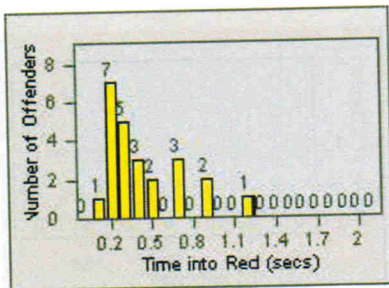

recd 8.30.12

11

Redflex Redlight Offender Statistics

CONTRACT: San Mateo
DATE FROM: 01-Jul-2007

LOCATION: SAN-HISA-01 E. Hillsdale Blvd
DATE TO: 31-Jul-2007

LANE 1

LANE 2

LANE 3

12

Redflex Redlight Offender Statistics

CONTRACT: San Mateo LOCATION: SAN-HISA-01 E. Hillsdale Blvd
 DATE FROM: 01-Jul-2007 DATE TO: 31-Jul-2007

LANE 4

LANE 5

LANE TOTAL

Redflex Redlight Offender Statistics