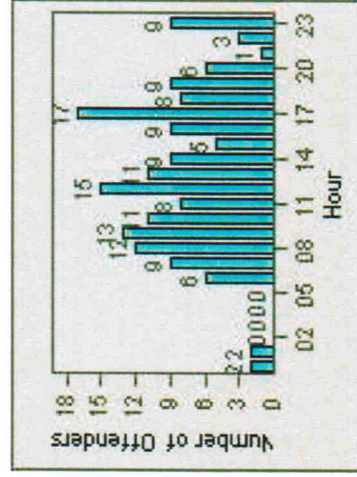

LANE TOTAL

Redflex Redlight Offender Statistics

CONTRACT: San Mateo **LOCATION:** SAN-HINO-03 E. Hillsdale Blvd
DATE FROM: 01-Jul-2007 **DATE TO:** 31-Jul-2007

LANE 1

LANE 2

LANE 3

19

Redflex Redlight Offender Statistics

CONTRACT: San Mateo **LOCATION:** SAN-HINO-03 E. Hillsdale Blvd
DATE FROM: 01-Jul-2007 **DATE TO:** 31-Jul-2007

LANE 4

LANE 5

Redflex Redlight Offender Statistics

CONTRACT: San Mateo **LOCATION:** SAN-HINO-03 E. Hillsdale Blvd
DATE FROM: 01-Jul-2007 **DATE TO:** 31-Jul-2007

LANE TOTAL

21

Redflex Redlight Offender Statistics

CONTRACT: San Mateo **LOCATION:** SAN-4HU-01 E. 4th Ave
DATE FROM: 01-Jul-2007 **DATE TO:** 31-Jul-2007

LANE 1

LANE 2

LANE 3

22

Redflex Redlight Offender Statistics

CONTRACT: San Mateo **LOCATION:** SAN-4HU-01 E. 4th Ave
DATE FROM: 01-Jul-2007 **DATE TO:** 31-Jul-2007

LANE 4

LANE 5

23

Redflex Redlight Offender Statistics

CONTRACT: San Mateo LOCATION: SAN-4HU-01 E. 4th Ave
 DATE FROM: 01-Jul-2007 DATE TO: 31-Jul-2007