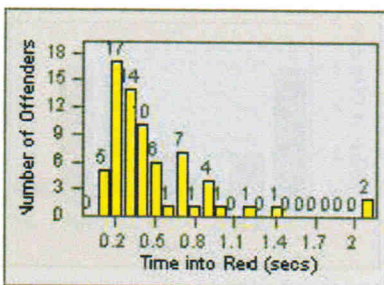

12

Redflex Redlight Offender Statistics

CONTRACT: San Mateo LOCATION: SAN-HISA-01 E. Hillsdale Blvd
 DATE FROM: 01-Jul-2007 DATE TO: 31-Jul-2007

LANE 4

LANE 5

LANE TOTAL

Redflex Redlight Offender Statistics

CONTRACT: San Mateo **LOCATION:** SAN-SAHI-01 E. Hillsdale Blvd
DATE FROM: 01-Jul-2007 **DATE TO:** 31-Jul-2007

LANE 1

LANE 2

LANE 3

13

Redflex Redlight Offender Statistics

CONTRACT: San Mateo **LOCATION:** SAN-SAHI-01 E. Hillsdale Blvd
DATE FROM: 01-Jul-2007 **DATE TO:** 31-Jul-2007