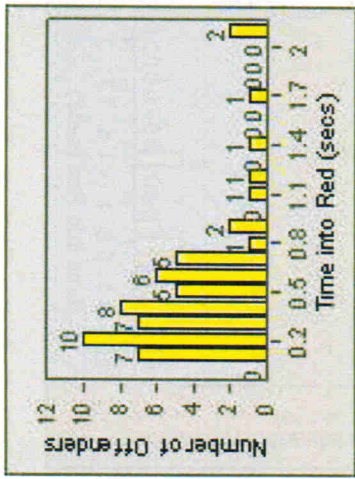

LANE TOTAL

Redflex Redlight Offender Statistics

CONTRACT: San Mateo **LOCATION:** SAN-HINO-03 E. Hillsdale Blvd
DATE FROM: 01-Jul-2007 **DATE TO:** 31-Jul-2007

LANE 1

LANE 2

LANE 3

19

Redflex Redlight Offender Statistics

CONTRACT: San Mateo **LOCATION:** SAN-HINO-03 E. Hillsdale Blvd
DATE FROM: 01-Jul-2007 **DATE TO:** 31-Jul-2007

LANE 4

LANE 5

Redflex Redlight Offender Statistics

CONTRACT: San Mateo **LOCATION:** SAN-HINO-03 E. Hillsdale Blvd
DATE FROM: 01-Jul-2007 **DATE TO:** 31-Jul-2007