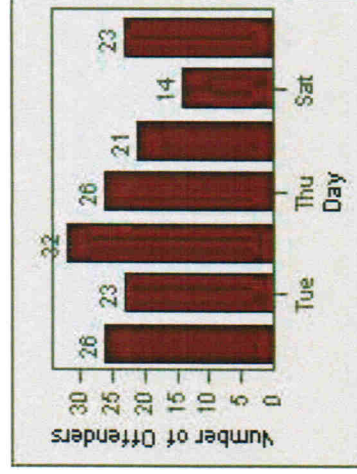

LANE TOTAL

Redflex Redlight Offender Statistics

CONTRACT: San Mateo **LOCATION:** SAN-HINO-03 E. Hillsdale Blvd
DATE FROM: 01-Jul-2007 **DATE TO:** 31-Jul-2007

LANE 1

LANE 2

LANE 3

19

Redflex Redlight Offender Statistics

CONTRACT: San Mateo **LOCATION:** SAN-HINO-03 E. Hillsdale Blvd
DATE FROM: 01-Jul-2007 **DATE TO:** 31-Jul-2007

LANE 4

LANE 5

Redflex Redlight Offender Statistics

CONTRACT: San Mateo **LOCATION:** SAN-HINO-03 E. Hillsdale Blvd
DATE FROM: 01-Jul-2007 **DATE TO:** 31-Jul-2007

LANE TOTAL

21

Redflex Redlight Offender Statistics

CONTRACT: San Mateo **LOCATION:** SAN-4HU-01 E. 4th Ave
DATE FROM: 01-Jul-2007 **DATE TO:** 31-Jul-2007

LANE 1

LANE 2

LANE 3

22