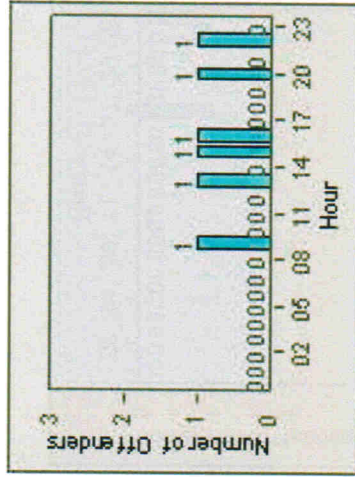

12

Redflex Redlight Offender Statistics

CONTRACT: San Mateo LOCATION: SAN-HISA-01 E. Hillsdale Blvd
 DATE FROM: 01-Jul-2007 DATE TO: 31-Jul-2007

LANE 4

LANE 5

LANE TOTAL

Redflex Redlight Offender Statistics

CONTRACT: San Mateo **LOCATION:** SAN-SAHI-01 E. Hillsdale Blvd
DATE FROM: 01-Jul-2007 **DATE TO:** 31-Jul-2007

LANE 1

LANE 2

LANE 3

13

Redflex Redlight Offender Statistics

CONTRACT: San Mateo **LOCATION:** SAN-SAHI-01 E. Hillsdale Blvd
DATE FROM: 01-Jul-2007 **DATE TO:** 31-Jul-2007

LANE 4

LANE 5

14

Redflex Redlight Offender Statistics

CONTRACT: San Mateo **LOCATION:** SAN-SAHI-01 E. Hillsdale Blvd
DATE FROM: 01-Jul-2007 **DATE TO:** 31-Jul-2007

LANE TOTAL

15

Redflex Redlight Offender Statistics