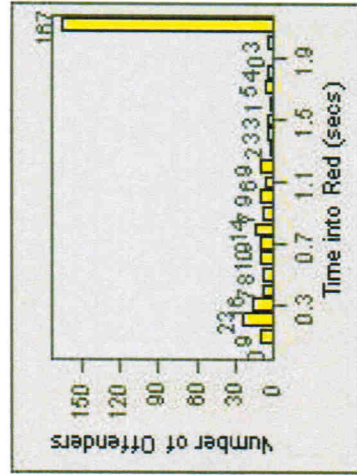

LANE 4

LANE 5

14

Redflex Redlight Offender Statistics

CONTRACT: San Mateo **LOCATION:** SAN-SAHI-01 E. Hillsdale Blvd
DATE FROM: 01-Jul-2007 **DATE TO:** 31-Jul-2007

LANE TOTAL

15

Redflex Redlight Offender Statistics

CONTRACT: San Mateo **LOCATION:** SAN-HINO-01 E. Hillsdale Blvd
DATE FROM: 01-Jul-2007 **DATE TO:** 31-Jul-2007

LANE 1

LANE 2

LANE 3

16

Redflex Redlight Offender Statistics

CONTRACT: San Mateo **LOCATION:** SAN-HINO-01 E. Hillsdale Blvd
DATE FROM: 01-Jul-2007 **DATE TO:** 31-Jul-2007