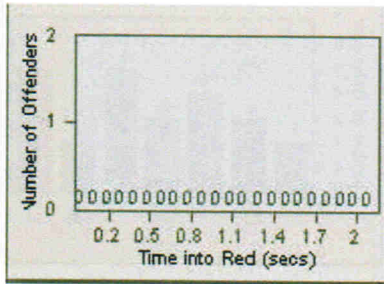

12

Redflex Redlight Offender Statistics

CONTRACT: San Mateo LOCATION: SAN-HISA-01 E. Hillsdale Blvd
 DATE FROM: 01-Jul-2007 DATE TO: 31-Jul-2007

LANE 4

LANE 5

LANE TOTAL

Redflex Redlight Offender Statistics

CONTRACT: San Mateo **LOCATION:** SAN-SAHI-01 E. Hillsdale Blvd
DATE FROM: 01-Jul-2007 **DATE TO:** 31-Jul-2007

LANE 1

LANE 2

LANE 3

13

Redflex Redlight Offender Statistics

CONTRACT: San Mateo **LOCATION:** SAN-SAHI-01 E. Hillsdale Blvd
DATE FROM: 01-Jul-2007 **DATE TO:** 31-Jul-2007