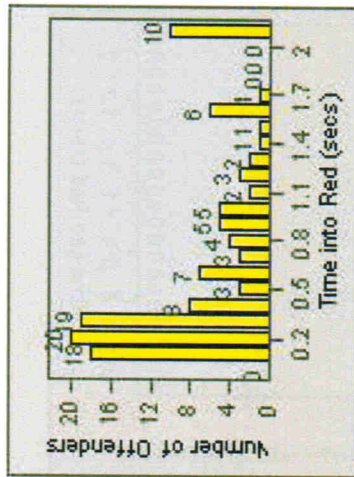

LANE TOTAL

21

Redflex Redlight Offender Statistics

CONTRACT: San Mateo **LOCATION:** SAN-4HU-01 E. 4th Ave
DATE FROM: 01-Jul-2007 **DATE TO:** 31-Jul-2007

LANE 1

LANE 2

LANE 3

22

Redflex Redlight Offender Statistics

CONTRACT: San Mateo **LOCATION:** SAN-4HU-01 E. 4th Ave
DATE FROM: 01-Jul-2007 **DATE TO:** 31-Jul-2007

LANE 4

LANE 5

23

Redflex Redlight Offender Statistics

CONTRACT: San Mateo LOCATION: SAN-4HU-01 E. 4th Ave
 DATE FROM: 01-Jul-2007 DATE TO: 31-Jul-2007