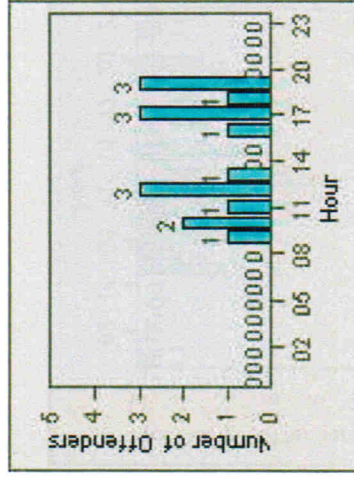

LANE TOTAL

Redflex Redlight Offender Statistics

CONTRACT: San Mateo **LOCATION:** SAN-HINO-03 E. Hillsdale Blvd
DATE FROM: 01-Jul-2007 **DATE TO:** 31-Jul-2007

LANE 1

LANE 2

LANE 3

19

Redflex Redlight Offender Statistics

CONTRACT: San Mateo **LOCATION:** SAN-HINO-03 E. Hillsdale Blvd
DATE FROM: 01-Jul-2007 **DATE TO:** 31-Jul-2007

LANE 4

LANE 5

Redflex Redlight Offender Statistics

CONTRACT: San Mateo **LOCATION:** SAN-HINO-03 E. Hillsdale Blvd
DATE FROM: 01-Jul-2007 **DATE TO:** 31-Jul-2007