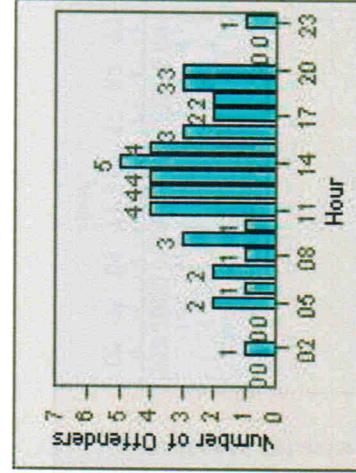

12

Redflex Redlight Offender Statistics

CONTRACT: San Mateo LOCATION: SAN-HISA-01 E. Hillsdale Blvd
 DATE FROM: 01-Jul-2007 DATE TO: 31-Jul-2007

LANE 4

LANE 5

LANE TOTAL

Redflex Redlight Offender Statistics

CONTRACT: San Mateo **LOCATION:** SAN-SAHI-01 E. Hillsdale Blvd
DATE FROM: 01-Jul-2007 **DATE TO:** 31-Jul-2007

LANE 1

LANE 2

LANE 3

13

Redflex Redlight Offender Statistics

CONTRACT: San Mateo **LOCATION:** SAN-SAHI-01 E. Hillsdale Blvd
DATE FROM: 01-Jul-2007 **DATE TO:** 31-Jul-2007

LANE 4

LANE 5

14

Redflex Redlight Offender Statistics

CONTRACT: San Mateo **LOCATION:** SAN-SAHI-01 E. Hillsdale Blvd
DATE FROM: 01-Jul-2007 **DATE TO:** 31-Jul-2007

LANE TOTAL

15

Redflex Redlight Offender Statistics