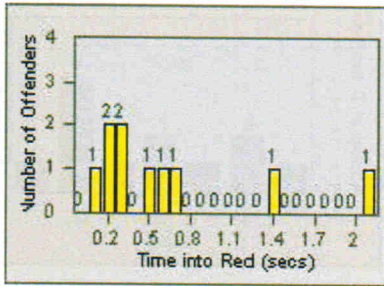

recd 8.30.12

11

Redflex Redlight Offender Statistics

CONTRACT: San Mateo
DATE FROM: 01-Jul-2007

LOCATION: SAN-HISA-01 E. Hillsdale Blvd
DATE TO: 31-Jul-2007

LANE 1

LANE 2

LANE 3

12

Redflex Redlight Offender Statistics

CONTRACT: San Mateo LOCATION: SAN-HISA-01 E. Hillsdale Blvd
 DATE FROM: 01-Jul-2007 DATE TO: 31-Jul-2007

LANE 4

LANE 5

LANE TOTAL

Redflex Redlight Offender Statistics