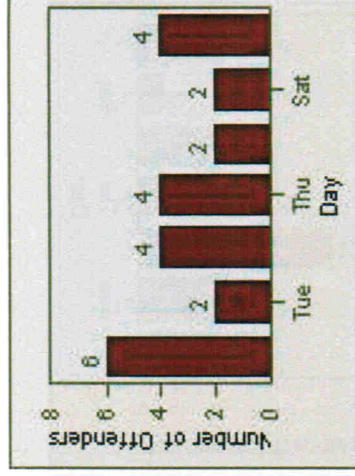

LANE TOTAL

Redflex Redlight Offender Statistics

CONTRACT: San Mateo **LOCATION:** SAN-HINO-03 E. Hillsdale Blvd
DATE FROM: 01-Jul-2007 **DATE TO:** 31-Jul-2007

LANE 1

LANE 2

LANE 3

19

Redflex Redlight Offender Statistics

CONTRACT: San Mateo **LOCATION:** SAN-HINO-03 E. Hillsdale Blvd
DATE FROM: 01-Jul-2007 **DATE TO:** 31-Jul-2007

LANE 4

LANE 5

Redflex Redlight Offender Statistics

CONTRACT: San Mateo **LOCATION:** SAN-HINO-03 E. Hillsdale Blvd
DATE FROM: 01-Jul-2007 **DATE TO:** 31-Jul-2007