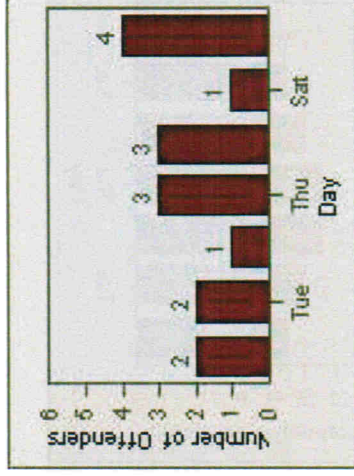

LANE TOTAL

Redflex Redlight Offender Statistics

CONTRACT: San Mateo **LOCATION:** SAN-HINO-03 E. Hillsdale Blvd
DATE FROM: 01-Jul-2007 **DATE TO:** 31-Jul-2007

LANE 1

LANE 2

LANE 3

19

Redflex Redlight Offender Statistics

CONTRACT: San Mateo **LOCATION:** SAN-HINO-03 E. Hillsdale Blvd
DATE FROM: 01-Jul-2007 **DATE TO:** 31-Jul-2007

LANE 4

LANE 5

Redflex Redlight Offender Statistics

CONTRACT: San Mateo **LOCATION:** SAN-HINO-03 E. Hillsdale Blvd
DATE FROM: 01-Jul-2007 **DATE TO:** 31-Jul-2007