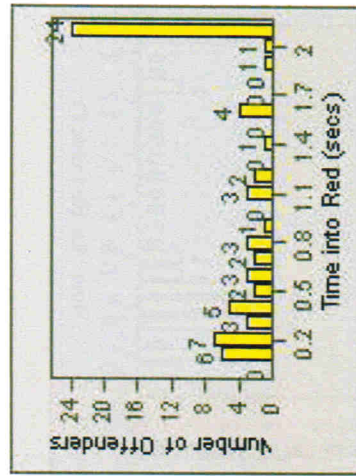

LANE TOTAL

Redflex Redlight Offender Statistics

CONTRACT: San Mateo **LOCATION:** SAN-HINO-03 E. Hillsdale Blvd
DATE FROM: 01-Jul-2007 **DATE TO:** 31-Jul-2007

LANE 1

LANE 2

LANE 3

19

Redflex Redlight Offender Statistics

CONTRACT: San Mateo **LOCATION:** SAN-HINO-03 E. Hillsdale Blvd
DATE FROM: 01-Jul-2007 **DATE TO:** 31-Jul-2007

LANE 4

LANE 5

Redflex Redlight Offender Statistics

CONTRACT: San Mateo **LOCATION:** SAN-HINO-03 E. Hillsdale Blvd
DATE FROM: 01-Jul-2007 **DATE TO:** 31-Jul-2007