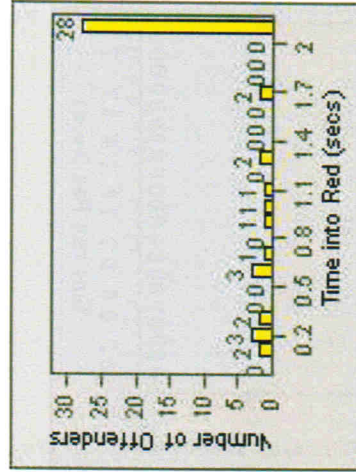

CONTRACT: San Mateo **LOCATION:** SAN-SAHI-01 E. Hillsdale Blvd
DATE FROM: 01-Jul-2007 **DATE TO:** 31-Jul-2007

LANE 1

LANE 2

LANE 3

13

Redflex Redlight Offender Statistics

CONTRACT: San Mateo **LOCATION:** SAN-SAHI-01 E. Hillsdale Blvd
DATE FROM: 01-Jul-2007 **DATE TO:** 31-Jul-2007

LANE 4

LANE 5

14

Redflex Redlight Offender Statistics

CONTRACT: San Mateo **LOCATION:** SAN-SAHI-01 E. Hillsdale Blvd
DATE FROM: 01-Jul-2007 **DATE TO:** 31-Jul-2007

LANE TOTAL

15

Redflex Redlight Offender Statistics