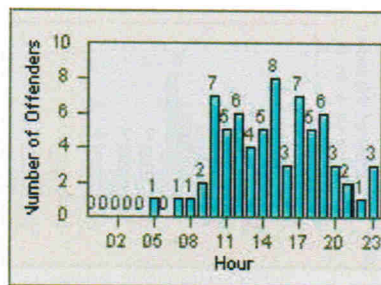

12

Redflex Redlight Offender Statistics

CONTRACT: San Mateo LOCATION: SAN-HISA-01 E. Hillsdale Blvd
 DATE FROM: 01-Jul-2007 DATE TO: 31-Jul-2007

LANE 4

LANE 5

LANE TOTAL

Redflex Redlight Offender Statistics

CONTRACT: San Mateo **LOCATION:** SAN-SAHI-01 E. Hillsdale Blvd
DATE FROM: 01-Jul-2007 **DATE TO:** 31-Jul-2007

LANE 1

LANE 2

LANE 3

13

Redflex Redlight Offender Statistics

CONTRACT: San Mateo **LOCATION:** SAN-SAHI-01 E. Hillsdale Blvd
DATE FROM: 01-Jul-2007 **DATE TO:** 31-Jul-2007