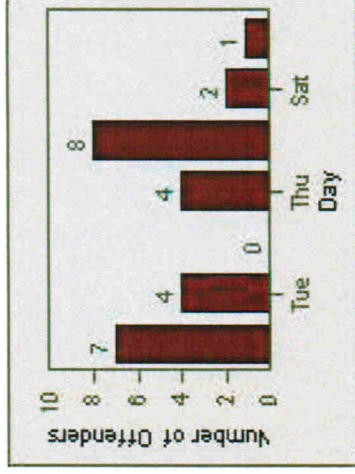

CONTRACT: SAN-MATEO LOCATION: SAN-HINO-01 E. Hillsdale Blvd
 DATE FROM: 01-Jul-2007 DATE TO: 31-Jul-2007

Redflex Redlight Offender Statistics

CONTRACT: San Mateo **LOCATION:** SAN-HINO-01 E. Hillsdale Blvd
DATE FROM: 01-Jul-2007 **DATE TO:** 31-Jul-2007

LANE TOTAL

Redflex Redlight Offender Statistics

CONTRACT: San Mateo **LOCATION:** SAN-HINO-03 E. Hillsdale Blvd
DATE FROM: 01-Jul-2007 **DATE TO:** 31-Jul-2007

LANE 1

LANE 2

LANE 3

19

Redflex Redlight Offender Statistics