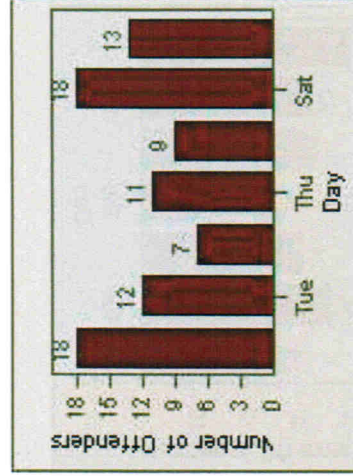

CONTRACT: San Mateo **LOCATION:** SAN-HINO-03 E. Hillsdale Blvd
DATE FROM: 01-Jul-2007 **DATE TO:** 31-Jul-2007

LANE 4

LANE 5

Redflex Redlight Offender Statistics

CONTRACT: San Mateo **LOCATION:** SAN-HINO-03 E. Hillsdale Blvd
DATE FROM: 01-Jul-2007 **DATE TO:** 31-Jul-2007

LANE TOTAL

21

Redflex Redlight Offender Statistics

CONTRACT: San Mateo **LOCATION:** SAN-4HU-01 E. 4th Ave
DATE FROM: 01-Jul-2007 **DATE TO:** 31-Jul-2007

LANE 1

LANE 2

LANE 3

22

Redflex Redlight Offender Statistics

CONTRACT: San Mateo **LOCATION:** SAN-4HU-01 E. 4th Ave
DATE FROM: 01-Jul-2007 **DATE TO:** 31-Jul-2007

LANE 4

LANE 5

23

Redflex Redlight Offender Statistics

CONTRACT: San Mateo LOCATION: SAN-4HU-01 E. 4th Ave
 DATE FROM: 01-Jul-2007 DATE TO: 31-Jul-2007