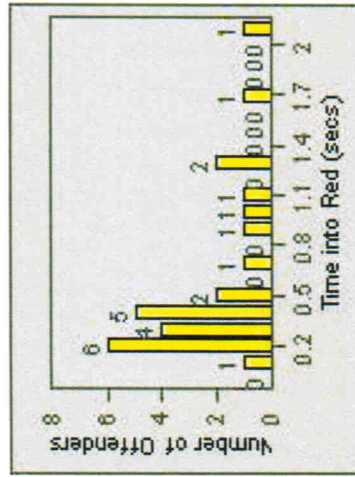

CONTRACT: SAN-MATEO LOCATION: SAN-HINO-01 E. Hillsdale Blvd
 DATE FROM: 01-Jul-2007 DATE TO: 31-Jul-2007

Redflex Redlight Offender Statistics

CONTRACT: San Mateo **LOCATION:** SAN-HINO-01 E. Hillsdale Blvd
DATE FROM: 01-Jul-2007 **DATE TO:** 31-Jul-2007

LANE TOTAL

Redflex Redlight Offender Statistics

CONTRACT: San Mateo **LOCATION:** SAN-HINO-03 E. Hillsdale Blvd
DATE FROM: 01-Jul-2007 **DATE TO:** 31-Jul-2007

LANE 1

LANE 2

LANE 3

19

Redflex Redlight Offender Statistics