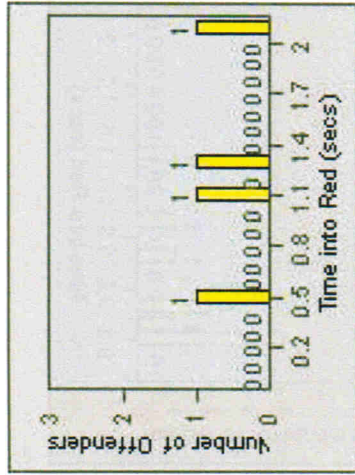

LANE 4

LANE 5

14

Redflex Redlight Offender Statistics

CONTRACT: San Mateo **LOCATION:** SAN-SAHI-01 E. Hillsdale Blvd
DATE FROM: 01-Jul-2007 **DATE TO:** 31-Jul-2007

LANE TOTAL

15

Redflex Redlight Offender Statistics

CONTRACT: San Mateo **LOCATION:** SAN-HINO-01 E. Hillsdale Blvd
DATE FROM: 01-Jul-2007 **DATE TO:** 31-Jul-2007

LANE 1

LANE 2

LANE 3

16

Redflex Redlight Offender Statistics

CONTRACT: San Mateo **LOCATION:** SAN-HINO-01 E. Hillsdale Blvd
DATE FROM: 01-Jul-2007 **DATE TO:** 31-Jul-2007