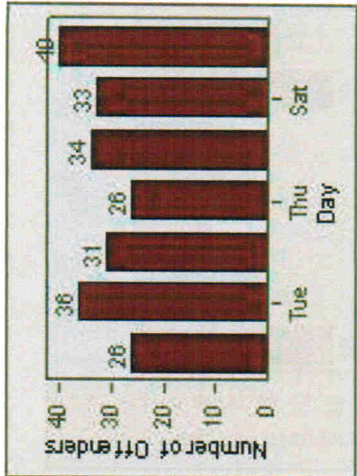

CONTRACT: San Mateo **LOCATION:** SAN-HINO-03 E. Hillsdale Blvd
DATE FROM: 01-Jul-2007 **DATE TO:** 31-Jul-2007

LANE 4

LANE 5

Redflex Redlight Offender Statistics

CONTRACT: San Mateo **LOCATION:** SAN-HINO-03 E. Hillsdale Blvd
DATE FROM: 01-Jul-2007 **DATE TO:** 31-Jul-2007

LANE TOTAL

21

Redflex Redlight Offender Statistics

CONTRACT: San Mateo **LOCATION:** SAN-4HU-01 E. 4th Ave
DATE FROM: 01-Jul-2007 **DATE TO:** 31-Jul-2007

LANE 1

LANE 2

LANE 3

22

Redflex Redlight Offender Statistics

CONTRACT: San Mateo **LOCATION:** SAN-4HU-01 E. 4th Ave
DATE FROM: 01-Jul-2007 **DATE TO:** 31-Jul-2007

LANE 4

LANE 5

23

Redflex Redlight Offender Statistics

CONTRACT: San Mateo LOCATION: SAN-4HU-01 E. 4th Ave
 DATE FROM: 01-Jul-2007 DATE TO: 31-Jul-2007