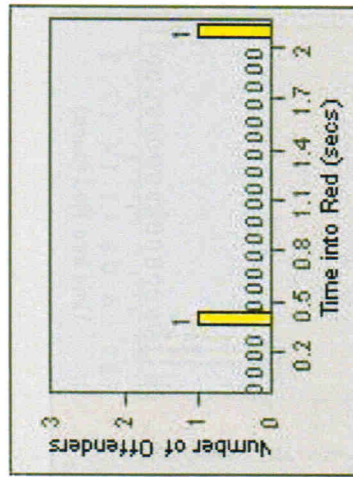

12

Redflex Redlight Offender Statistics

CONTRACT: San Mateo LOCATION: SAN-HISA-01 E. Hillsdale Blvd
 DATE FROM: 01-Jul-2007 DATE TO: 31-Jul-2007

LANE 4

LANE 5

LANE TOTAL

Redflex Redlight Offender Statistics

CONTRACT: San Mateo **LOCATION:** SAN-SAHI-01 E. Hillsdale Blvd
DATE FROM: 01-Jul-2007 **DATE TO:** 31-Jul-2007

LANE 1

LANE 2

LANE 3

13

Redflex Redlight Offender Statistics

CONTRACT: San Mateo **LOCATION:** SAN-SAHI-01 E. Hillsdale Blvd
DATE FROM: 01-Jul-2007 **DATE TO:** 31-Jul-2007