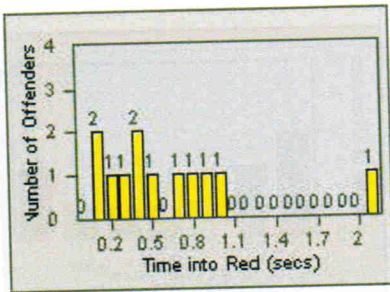

recd 8.30.12

11

Redflex Redlight Offender Statistics

CONTRACT: San Mateo
DATE FROM: 01-Jul-2007

LOCATION: SAN-HISA-01 E. Hillsdale Blvd
DATE TO: 31-Jul-2007

LANE 1

LANE 2

LANE 3

12

Redflex Redlight Offender Statistics

CONTRACT: San Mateo LOCATION: SAN-HISA-01 E. Hillsdale Blvd
 DATE FROM: 01-Jul-2007 DATE TO: 31-Jul-2007

LANE 4

LANE 5

LANE TOTAL

Redflex Redlight Offender Statistics