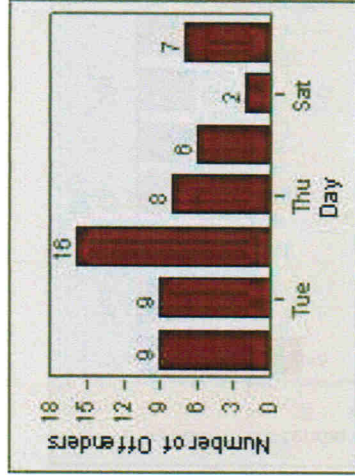

LANE TOTAL

Redflex Redlight Offender Statistics

CONTRACT: San Mateo **LOCATION:** SAN-HINO-03 E. Hillsdale Blvd
DATE FROM: 01-Jul-2007 **DATE TO:** 31-Jul-2007

LANE 1

LANE 2

LANE 3

19

Redflex Redlight Offender Statistics

CONTRACT: San Mateo **LOCATION:** SAN-HINO-03 E. Hillsdale Blvd
DATE FROM: 01-Jul-2007 **DATE TO:** 31-Jul-2007

LANE 4

LANE 5

Redflex Redlight Offender Statistics

CONTRACT: San Mateo **LOCATION:** SAN-HINO-03 E. Hillsdale Blvd
DATE FROM: 01-Jul-2007 **DATE TO:** 31-Jul-2007