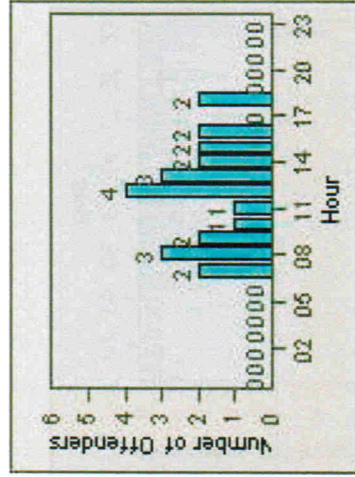

LANE TOTAL

Redflex Redlight Offender Statistics

CONTRACT: San Mateo **LOCATION:** SAN-HINO-03 E. Hillsdale Blvd
DATE FROM: 01-Jul-2007 **DATE TO:** 31-Jul-2007

LANE 1

LANE 2

LANE 3

19

Redflex Redlight Offender Statistics

CONTRACT: San Mateo **LOCATION:** SAN-HINO-03 E. Hillsdale Blvd
DATE FROM: 01-Jul-2007 **DATE TO:** 31-Jul-2007

LANE 4

LANE 5

Redflex Redlight Offender Statistics

CONTRACT: San Mateo **LOCATION:** SAN-HINO-03 E. Hillsdale Blvd
DATE FROM: 01-Jul-2007 **DATE TO:** 31-Jul-2007