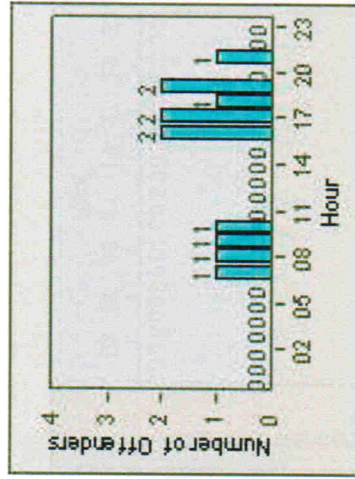

LANE 4

LANE 5

14

Redflex Redlight Offender Statistics

CONTRACT: San Mateo **LOCATION:** SAN-SAHI-01 E. Hillsdale Blvd
DATE FROM: 01-Jul-2007 **DATE TO:** 31-Jul-2007

LANE TOTAL

15

Redflex Redlight Offender Statistics

CONTRACT: San Mateo **LOCATION:** SAN-HINO-01 E. Hillsdale Blvd
DATE FROM: 01-Jul-2007 **DATE TO:** 31-Jul-2007

LANE 1

LANE 2

LANE 3

16

Redflex Redlight Offender Statistics

CONTRACT: San Mateo **LOCATION:** SAN-HINO-01 E. Hillsdale Blvd
DATE FROM: 01-Jul-2007 **DATE TO:** 31-Jul-2007