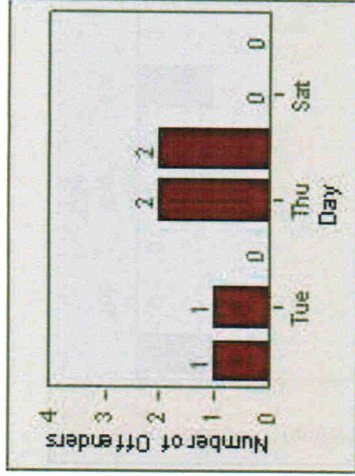

12

Redflex Redlight Offender Statistics

CONTRACT: San Mateo LOCATION: SAN-HISA-01 E. Hillsdale Blvd
 DATE FROM: 01-Jul-2007 DATE TO: 31-Jul-2007

LANE 4

LANE 5

LANE TOTAL

Redflex Redlight Offender Statistics

CONTRACT: San Mateo **LOCATION:** SAN-SAHI-01 E. Hillsdale Blvd
DATE FROM: 01-Jul-2007 **DATE TO:** 31-Jul-2007

LANE 1

LANE 2

LANE 3

13

Redflex Redlight Offender Statistics

CONTRACT: San Mateo **LOCATION:** SAN-SAHI-01 E. Hillsdale Blvd
DATE FROM: 01-Jul-2007 **DATE TO:** 31-Jul-2007

LANE 4

LANE 5

14

Redflex Redlight Offender Statistics

CONTRACT: San Mateo **LOCATION:** SAN-SAHI-01 E. Hillsdale Blvd
DATE FROM: 01-Jul-2007 **DATE TO:** 31-Jul-2007

LANE TOTAL

15

Redflex Redlight Offender Statistics