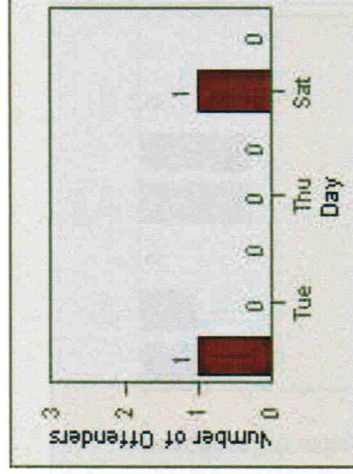

12

Redflex Redlight Offender Statistics

CONTRACT: San Mateo LOCATION: SAN-HISA-01 E. Hillsdale Blvd
 DATE FROM: 01-Jul-2007 DATE TO: 31-Jul-2007

LANE 4

LANE 5

LANE TOTAL

Redflex Redlight Offender Statistics

CONTRACT: San Mateo **LOCATION:** SAN-SAHI-01 E. Hillsdale Blvd
DATE FROM: 01-Jul-2007 **DATE TO:** 31-Jul-2007

LANE 1

LANE 2

LANE 3

13

Redflex Redlight Offender Statistics

CONTRACT: San Mateo **LOCATION:** SAN-SAHI-01 E. Hillsdale Blvd
DATE FROM: 01-Jul-2007 **DATE TO:** 31-Jul-2007