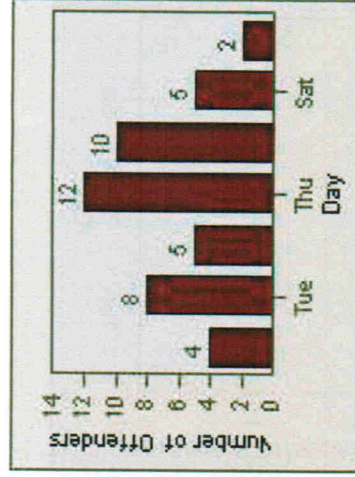

12

Redflex Redlight Offender Statistics

CONTRACT: San Mateo LOCATION: SAN-HISA-01 E. Hillsdale Blvd
 DATE FROM: 01-Jul-2007 DATE TO: 31-Jul-2007

LANE 4

LANE 5

LANE TOTAL

Redflex Redlight Offender Statistics

CONTRACT: San Mateo **LOCATION:** SAN-SAHI-01 E. Hillsdale Blvd
DATE FROM: 01-Jul-2007 **DATE TO:** 31-Jul-2007

LANE 1

LANE 2

LANE 3

13

Redflex Redlight Offender Statistics

CONTRACT: San Mateo **LOCATION:** SAN-SAHI-01 E. Hillsdale Blvd
DATE FROM: 01-Jul-2007 **DATE TO:** 31-Jul-2007

LANE 4

LANE 5

14

Redflex Redlight Offender Statistics

CONTRACT: San Mateo **LOCATION:** SAN-SAHI-01 E. Hillsdale Blvd
DATE FROM: 01-Jul-2007 **DATE TO:** 31-Jul-2007

LANE TOTAL

15

Redflex Redlight Offender Statistics