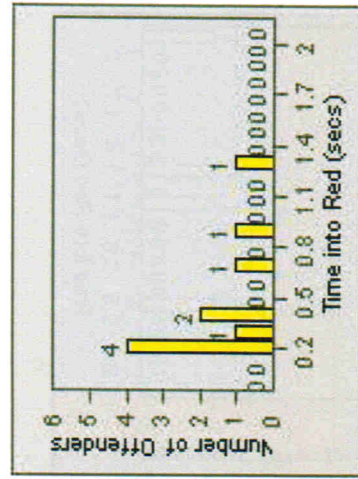

LANE 4

LANE 5

17

CONTRACT: SAN-MATEO   LOCATION: SAN-HINO-01 E. Hillsdale Blvd
DATE FROM: 01-Jul-2007   DATE TO: 31-Jul-2007

CONTRACT: SAN-MATEO   LOCATION: SAN-HINO-01 E. Hillsdale Blvd
DATE FROM: 01-Jul-2007   DATE TO: 31-Jul-2007

CONTRACT: SAN-MATEO   LOCATION: SAN-HINO-01 E. Hillsdale Blvd
DATE FROM: 01-Jul-2007   DATE TO: 31-Jul-2007