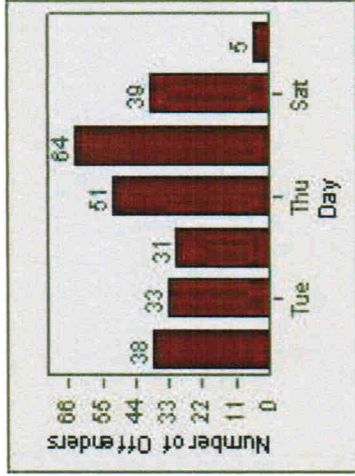

CONTRACT: San Mateo **LOCATION:** SAN-SAHI-01 E. Hillsdale Blvd
DATE FROM: 01-Jul-2007 **DATE TO:** 31-Jul-2007

LANE 1

LANE 2

LANE 3

13

Redflex Redlight Offender Statistics

CONTRACT: San Mateo **LOCATION:** SAN-SAHI-01 E. Hillsdale Blvd
DATE FROM: 01-Jul-2007 **DATE TO:** 31-Jul-2007

LANE 4

LANE 5

14

Redflex Redlight Offender Statistics

CONTRACT: San Mateo **LOCATION:** SAN-SAHI-01 E. Hillsdale Blvd
DATE FROM: 01-Jul-2007 **DATE TO:** 31-Jul-2007

LANE TOTAL

15

Redflex Redlight Offender Statistics

CONTRACT: San Mateo **LOCATION:** SAN-HINO-01 E. Hillsdale Blvd
DATE FROM: 01-Jul-2007 **DATE TO:** 31-Jul-2007

LANE 1

LANE 2

LANE 3

16

Redflex Redlight Offender Statistics

CONTRACT: San Mateo **LOCATION:** SAN-HINO-01 E. Hillsdale Blvd
DATE FROM: 01-Jul-2007 **DATE TO:** 31-Jul-2007