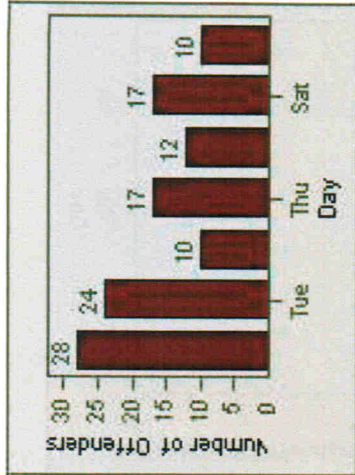

CONTRACT: San Mateo **LOCATION:** SAN-HINO-03 E. Hillsdale Blvd
DATE FROM: 01-Jul-2007 **DATE TO:** 31-Jul-2007

LANE 4

LANE 5

Redflex Redlight Offender Statistics

CONTRACT: San Mateo **LOCATION:** SAN-HINO-03 E. Hillsdale Blvd
DATE FROM: 01-Jul-2007 **DATE TO:** 31-Jul-2007

LANE TOTAL

21

Redflex Redlight Offender Statistics

CONTRACT: San Mateo **LOCATION:** SAN-4HU-01 E. 4th Ave
DATE FROM: 01-Jul-2007 **DATE TO:** 31-Jul-2007

LANE 1

LANE 2

LANE 3

22

Redflex Redlight Offender Statistics

CONTRACT: San Mateo **LOCATION:** SAN-4HU-01 E. 4th Ave
DATE FROM: 01-Jul-2007 **DATE TO:** 31-Jul-2007

LANE 4

LANE 5

23

Redflex Redlight Offender Statistics

CONTRACT: San Mateo LOCATION: SAN-4HU-01 E. 4th Ave
 DATE FROM: 01-Jul-2007 DATE TO: 31-Jul-2007