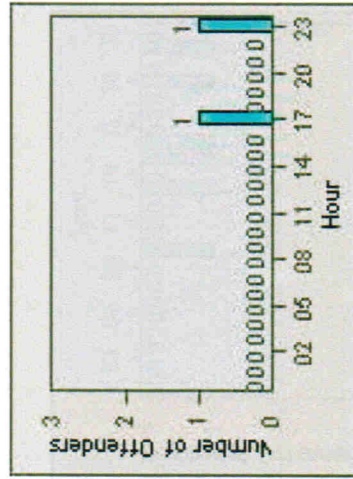

12

Redflex Redlight Offender Statistics

CONTRACT: San Mateo LOCATION: SAN-HISA-01 E. Hillsdale Blvd
 DATE FROM: 01-Jul-2007 DATE TO: 31-Jul-2007

LANE 4

LANE 5

LANE TOTAL

Redflex Redlight Offender Statistics

CONTRACT: San Mateo **LOCATION:** SAN-SAHI-01 E. Hillsdale Blvd
DATE FROM: 01-Jul-2007 **DATE TO:** 31-Jul-2007

LANE 1

LANE 2

LANE 3

13

Redflex Redlight Offender Statistics

CONTRACT: San Mateo **LOCATION:** SAN-SAHI-01 E. Hillsdale Blvd
DATE FROM: 01-Jul-2007 **DATE TO:** 31-Jul-2007