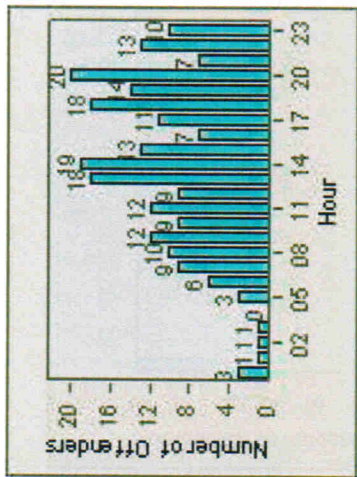

CONTRACT: San Mateo **LOCATION:** SAN-HINO-03 E. Hillsdale Blvd
DATE FROM: 01-Jul-2007 **DATE TO:** 31-Jul-2007

LANE 4

LANE 5

Redflex Redlight Offender Statistics

CONTRACT: San Mateo **LOCATION:** SAN-HINO-03 E. Hillsdale Blvd
DATE FROM: 01-Jul-2007 **DATE TO:** 31-Jul-2007

LANE TOTAL

21

Redflex Redlight Offender Statistics

CONTRACT: San Mateo **LOCATION:** SAN-4HU-01 E. 4th Ave
DATE FROM: 01-Jul-2007 **DATE TO:** 31-Jul-2007

LANE 1

LANE 2

LANE 3

22

Redflex Redlight Offender Statistics

CONTRACT: San Mateo **LOCATION:** SAN-4HU-01 E. 4th Ave
DATE FROM: 01-Jul-2007 **DATE TO:** 31-Jul-2007

LANE 4

LANE 5

23

Redflex Redlight Offender Statistics

CONTRACT: San Mateo LOCATION: SAN-4HU-01 E. 4th Ave
 DATE FROM: 01-Jul-2007 DATE TO: 31-Jul-2007