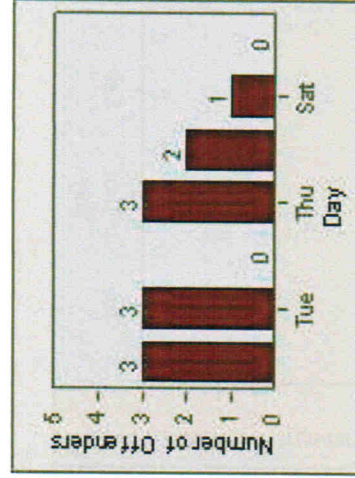

LANE 4

LANE 5

14

Redflex Redlight Offender Statistics

CONTRACT: San Mateo **LOCATION:** SAN-SAHI-01 E. Hillsdale Blvd
DATE FROM: 01-Jul-2007 **DATE TO:** 31-Jul-2007

LANE TOTAL

15

Redflex Redlight Offender Statistics

CONTRACT: San Mateo **LOCATION:** SAN-HINO-01 E. Hillsdale Blvd
DATE FROM: 01-Jul-2007 **DATE TO:** 31-Jul-2007

LANE 1

LANE 2

LANE 3

16

Redflex Redlight Offender Statistics

CONTRACT: San Mateo **LOCATION:** SAN-HINO-01 E. Hillsdale Blvd
DATE FROM: 01-Jul-2007 **DATE TO:** 31-Jul-2007