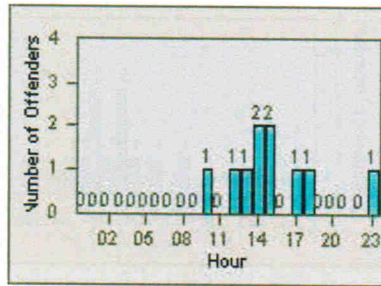

recd 8.30.12

11

Redflex Redlight Offender Statistics

CONTRACT: San Mateo
DATE FROM: 01-Jul-2007

LOCATION: SAN-HISA-01 E. Hillsdale Blvd
DATE TO: 31-Jul-2007

LANE 1

LANE 2

LANE 3

12

Redflex Redlight Offender Statistics

CONTRACT: San Mateo LOCATION: SAN-HISA-01 E. Hillsdale Blvd
 DATE FROM: 01-Jul-2007 DATE TO: 31-Jul-2007

LANE 4

LANE 5

LANE TOTAL

Redflex Redlight Offender Statistics