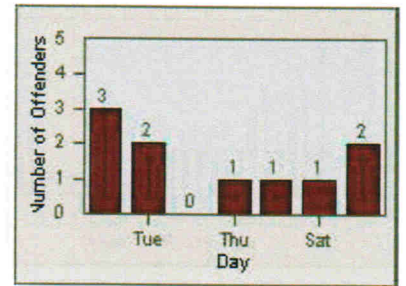

recd 8.30.12

11

Redflex Redlight Offender Statistics

CONTRACT: San Mateo
DATE FROM: 01-Jul-2007

LOCATION: SAN-HISA-01 E. Hillsdale Blvd
DATE TO: 31-Jul-2007

LANE 1

LANE 2

LANE 3

12

Redflex Redlight Offender Statistics

CONTRACT: San Mateo LOCATION: SAN-HISA-01 E. Hillsdale Blvd
 DATE FROM: 01-Jul-2007 DATE TO: 31-Jul-2007

LANE 4

LANE 5

LANE TOTAL

Redflex Redlight Offender Statistics

CONTRACT: San Mateo **LOCATION:** SAN-SAHI-01 E. Hillsdale Blvd
DATE FROM: 01-Jul-2007 **DATE TO:** 31-Jul-2007

LANE 1

LANE 2

LANE 3

13

Redflex Redlight Offender Statistics

CONTRACT: San Mateo **LOCATION:** SAN-SAHI-01 E. Hillsdale Blvd
DATE FROM: 01-Jul-2007 **DATE TO:** 31-Jul-2007