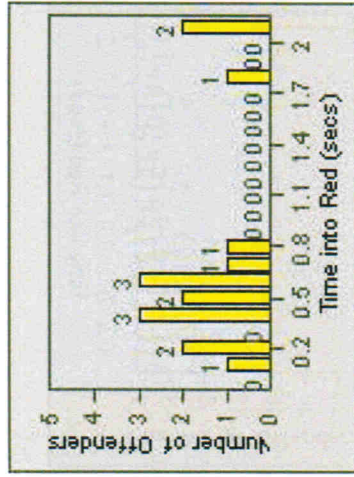

LANE TOTAL

Redflex Redlight Offender Statistics

CONTRACT: San Mateo **LOCATION:** SAN-HINO-03 E. Hillsdale Blvd
DATE FROM: 01-Jul-2007 **DATE TO:** 31-Jul-2007

LANE 1

LANE 2

LANE 3

19

Redflex Redlight Offender Statistics

CONTRACT: San Mateo **LOCATION:** SAN-HINO-03 E. Hillsdale Blvd
DATE FROM: 01-Jul-2007 **DATE TO:** 31-Jul-2007

LANE 4

LANE 5

Redflex Redlight Offender Statistics

CONTRACT: San Mateo **LOCATION:** SAN-HINO-03 E. Hillsdale Blvd
DATE FROM: 01-Jul-2007 **DATE TO:** 31-Jul-2007