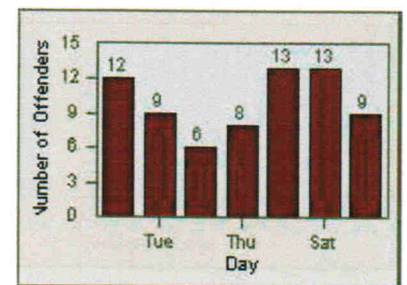

recd 8.30.12

11

Redflex Redlight Offender Statistics

CONTRACT: San Mateo
DATE FROM: 01-Jul-2007

LOCATION: SAN-HISA-01 E. Hillsdale Blvd
DATE TO: 31-Jul-2007

LANE 1

LANE 2

LANE 3

12

Redflex Redlight Offender Statistics

CONTRACT: San Mateo LOCATION: SAN-HISA-01 E. Hillsdale Blvd
 DATE FROM: 01-Jul-2007 DATE TO: 31-Jul-2007

LANE 4

LANE 5

LANE TOTAL

Redflex Redlight Offender Statistics

CONTRACT: San Mateo **LOCATION:** SAN-SAHI-01 E. Hillsdale Blvd
DATE FROM: 01-Jul-2007 **DATE TO:** 31-Jul-2007

LANE 1

LANE 2

LANE 3

13

Redflex Redlight Offender Statistics

CONTRACT: San Mateo **LOCATION:** SAN-SAHI-01 E. Hillsdale Blvd
DATE FROM: 01-Jul-2007 **DATE TO:** 31-Jul-2007