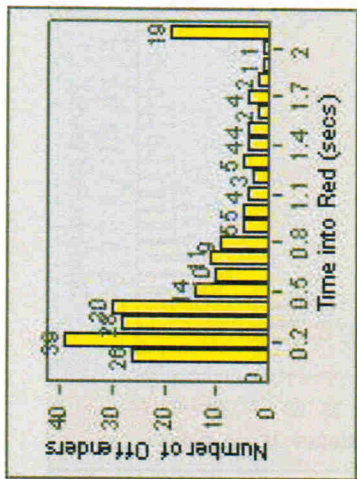

LANE TOTAL

21

Redflex Redlight Offender Statistics

CONTRACT: San Mateo **LOCATION:** SAN-4HU-01 E. 4th Ave
DATE FROM: 01-Jul-2007 **DATE TO:** 31-Jul-2007

LANE 1

LANE 2

LANE 3

22

Redflex Redlight Offender Statistics

CONTRACT: San Mateo **LOCATION:** SAN-4HU-01 E. 4th Ave
DATE FROM: 01-Jul-2007 **DATE TO:** 31-Jul-2007

LANE 4

LANE 5

23

Redflex Redlight Offender Statistics

CONTRACT: San Mateo LOCATION: SAN-4HU-01 E. 4th Ave
 DATE FROM: 01-Jul-2007 DATE TO: 31-Jul-2007