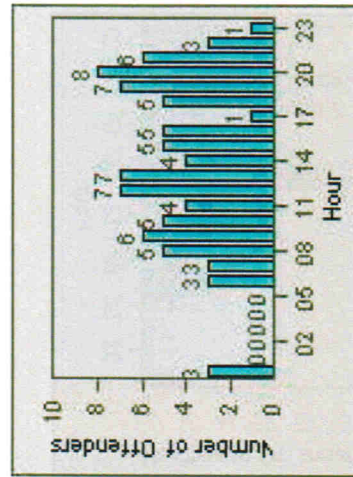

CONTRACT: San Mateo **LOCATION:** SAN-HINO-03 E. Hillsdale Blvd
DATE FROM: 01-Jul-2007 **DATE TO:** 31-Jul-2007

LANE 4

LANE 5

Redflex Redlight Offender Statistics

CONTRACT: San Mateo **LOCATION:** SAN-HINO-03 E. Hillsdale Blvd
DATE FROM: 01-Jul-2007 **DATE TO:** 31-Jul-2007

LANE TOTAL

21

Redflex Redlight Offender Statistics

CONTRACT: San Mateo **LOCATION:** SAN-4HU-01 E. 4th Ave
DATE FROM: 01-Jul-2007 **DATE TO:** 31-Jul-2007

LANE 1

LANE 2

LANE 3

22

Redflex Redlight Offender Statistics

CONTRACT: San Mateo **LOCATION:** SAN-4HU-01 E. 4th Ave
DATE FROM: 01-Jul-2007 **DATE TO:** 31-Jul-2007

LANE 4

LANE 5

23

Redflex Redlight Offender Statistics

CONTRACT: San Mateo LOCATION: SAN-4HU-01 E. 4th Ave
 DATE FROM: 01-Jul-2007 DATE TO: 31-Jul-2007