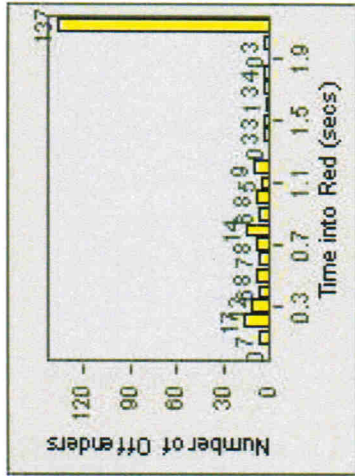

LANE 4

LANE 5

14

Redflex Redlight Offender Statistics

CONTRACT: San Mateo **LOCATION:** SAN-SAHI-01 E. Hillsdale Blvd
DATE FROM: 01-Jul-2007 **DATE TO:** 31-Jul-2007

LANE TOTAL

15

Redflex Redlight Offender Statistics

CONTRACT: San Mateo **LOCATION:** SAN-HINO-01 E. Hillsdale Blvd
DATE FROM: 01-Jul-2007 **DATE TO:** 31-Jul-2007

LANE 1

LANE 2

LANE 3

16

Redflex Redlight Offender Statistics

CONTRACT: San Mateo **LOCATION:** SAN-HINO-01 E. Hillsdale Blvd
DATE FROM: 01-Jul-2007 **DATE TO:** 31-Jul-2007