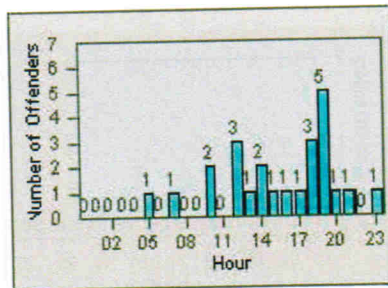

recd 8.30.12

11

Redflex Redlight Offender Statistics

CONTRACT: San Mateo
DATE FROM: 01-Jul-2007

LOCATION: SAN-HISA-01 E. Hillsdale Blvd
DATE TO: 31-Jul-2007

LANE 1

LANE 2

LANE 3

12

Redflex Redlight Offender Statistics

CONTRACT: San Mateo LOCATION: SAN-HISA-01 E. Hillsdale Blvd
 DATE FROM: 01-Jul-2007 DATE TO: 31-Jul-2007

LANE 4

LANE 5

LANE TOTAL

Redflex Redlight Offender Statistics

CONTRACT: San Mateo **LOCATION:** SAN-SAHI-01 E. Hillsdale Blvd
DATE FROM: 01-Jul-2007 **DATE TO:** 31-Jul-2007

LANE 1

LANE 2

LANE 3

13

Redflex Redlight Offender Statistics

CONTRACT: San Mateo **LOCATION:** SAN-SAHI-01 E. Hillsdale Blvd
DATE FROM: 01-Jul-2007 **DATE TO:** 31-Jul-2007