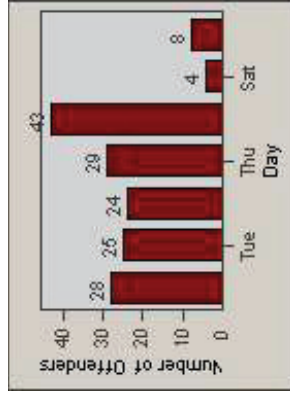

Redflex Redlight Offender Statistics

CONTRACT: Santa Clarita   LOCATION: SCL-NRMB-01 McBean Pkwy / Newhall Ranch Rd
DATE FROM: 01-Jan-2011   DATE TO: 31-Mar-2011

LANE 1