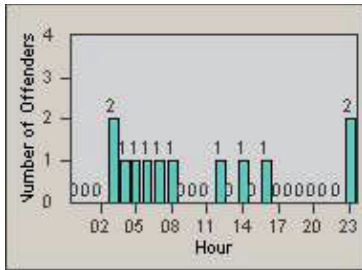

Redflex Redlight Offender Statistics

CONTRACT: Santa Clarita   LOCATION: SCL-BCNR-01 Bouquet Canyon Road
DATE FROM: 01-Jan-2011   DATE TO: 31-Mar-2011

LANE 4