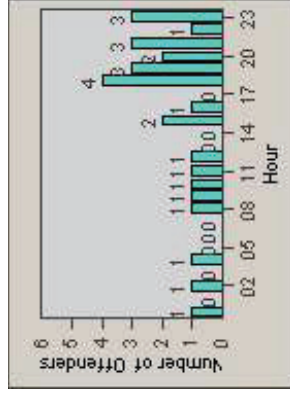

Redflex Redlight Offender Statistics

CONTRACT: Santa Clarita LOCATION: SCL-BCSC-01 Bouquet Canyon / Seco Canyon

DATE FROM: 01-Jan-2011 DATE TO: 31-Mar-2011

LANE 1