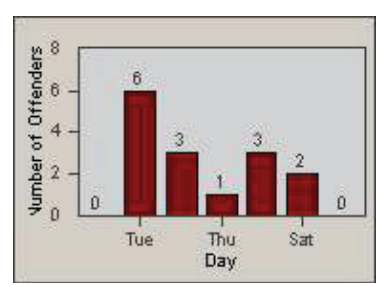

Redflex Redlight Offender Statistics

CONTRACT: Santa Clarita   LOCATION: SCL-VAMB-03 Valencia Blvd.
DATE FROM: 01-Jan-2011   DATE TO: 31-Mar-2011

LANE 1

LANE 2

LANE 3