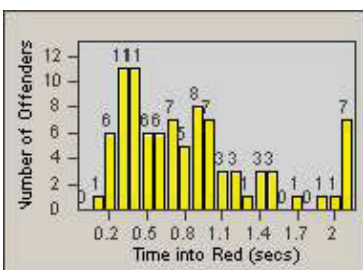

# Redflex Redlight Offender Statistics

CONTRACT: Santa Clarita  
 DATE FROM: 01-Jan-2011

LOCATION: SCL-WCSC-01 Soledad Canyon Rd / Whites Canyon Rd  
 DATE TO: 31-Mar-2011

LANE 1

LANE 2

LANE 3