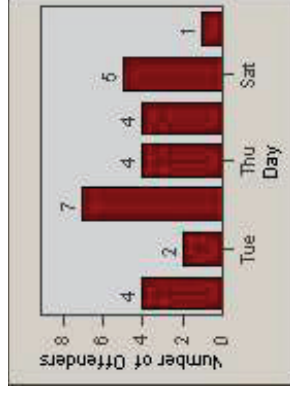

Redflex Redlight Offender Statistics

CONTRACT: Santa Clarita LOCATION: SCL-BCSC-01 Bouquet Canyon / Seco Canyon

DATE FROM: 01-Jan-2011 DATE TO: 31-Mar-2011

LANE 1