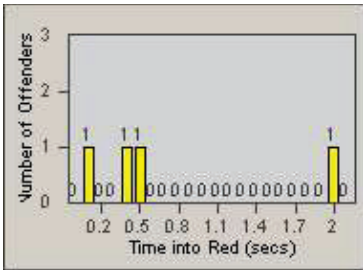

Redflex Redlight Offender Statistics

CONTRACT: Santa Clarita   LOCATION: SCL-VAMB-01 Valencia Blvd.
DATE FROM: 01-Jan-2011   DATE TO: 31-Mar-2011

LANE 4