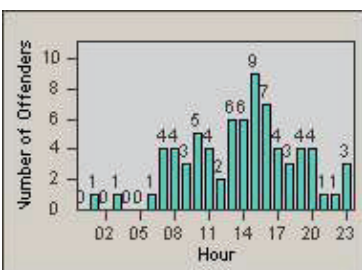

# Redflex Redlight Offender Statistics

CONTRACT: Santa Clarita  
 DATE FROM: 01-Jan-2011

LOCATION: SCL-MMMB-01 McBean Pkwy / Magic Mtn Pkwy  
 DATE TO: 31-Mar-2011

LANE 1

LANE 2

LANE 3