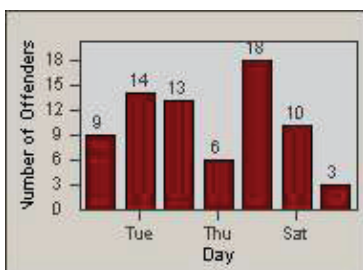

# Redflex Redlight Offender Statistics

CONTRACT: Santa Clarita  
 DATE FROM: 01-Jan-2011

LOCATION: SCL-MMMB-01 McBean Pkwy / Magic Mtn Pkwy  
 DATE TO: 31-Mar-2011

LANE 1

LANE 2

LANE 3