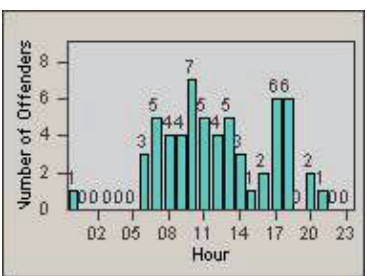

Redflex Redlight Offender Statistics

CONTRACT: Santa Clarita
DATE FROM: 01-Jan-2011

LOCATION: SCL-WCSC-03 Whites Canyon Rd / Soledad Canyon Rd
DATE TO: 31-Mar-2011

LANE 1

LANE 2

LANE 3