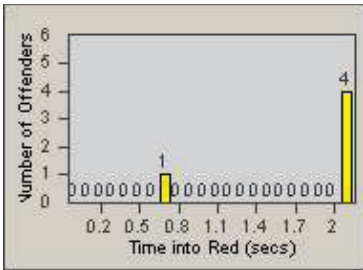

# Redflex Redlight Offender Statistics

CONTRACT: Santa Clarita      LOCATION: SCL-VAMB-03 Valencia Blvd.  
 DATE FROM: 01-Jan-2011      DATE TO: 31-Mar-2011

LANE 4

LANE TOTAL