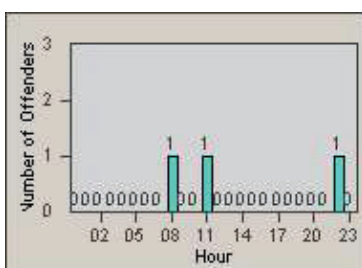

# Redflex Redlight Offender Statistics

CONTRACT: Santa Clarita      LOCATION: SCL-VAMB-01 Valencia Blvd.  
 DATE FROM: 01-Jan-2011      DATE TO: 31-Mar-2011

LANE 1

LANE 2

LANE 3