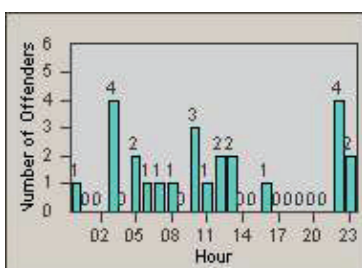

Redflex Redlight Offender Statistics

CONTRACT: Santa Clarita
DATE FROM: 01-Jan-2011

LOCATION: SCL-BCNR-01 Bouquet Canyon Road
DATE TO: 31-Mar-2011

LANE 1

LANE 2

LANE 3