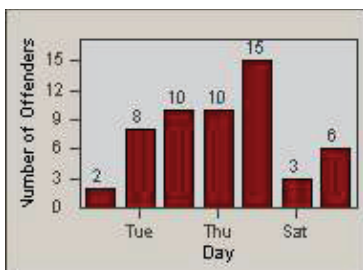

Redflex Redlight Offender Statistics

CONTRACT: Santa Clarita
DATE FROM: 01-Jan-2011

LOCATION: SCL-MMMB-01 McBean Pkwy / Magic Mtn Pkwy
DATE TO: 31-Mar-2011

LANE 1