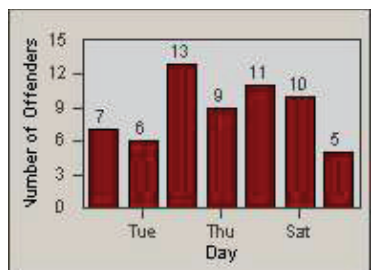

Redflex Redlight Offender Statistics

CONTRACT: Santa Clarita
DATE FROM: 01-Jan-2011

LOCATION: SCL-WCSC-01 Soledad Canyon Rd / Whites Canyon Rd
DATE TO: 31-Mar-2011

LANE 1