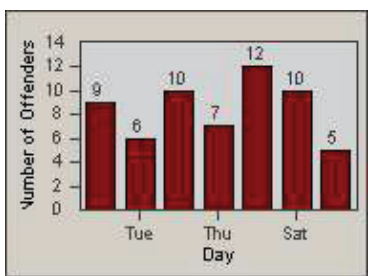

Redflex Redlight Offender Statistics

CONTRACT: Santa Clarita
DATE FROM: 01-Jan-2011

LOCATION: SCL-WCSC-03 Whites Canyon Rd / Soledad Canyon Rd
DATE TO: 31-Mar-2011

LANE 1

LANE 2

LANE 3