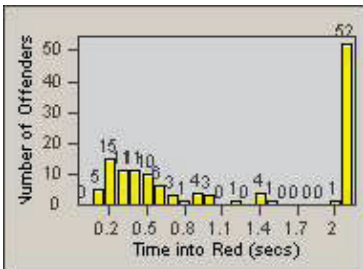

Redflex Redlight Offender Statistics

CONTRACT: Santa Clarita   LOCATION: SCL-BCNR-01 Bouquet Canyon Road
DATE FROM: 01-Jan-2011   DATE TO: 31-Mar-2011

LANE 4

LANE TOTAL