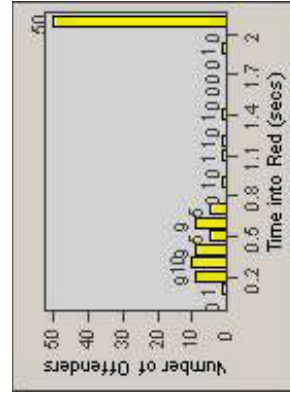

Redflex Redlight Offender Statistics

CONTRACT: Santa Clarita LOCATION: SCL-BCSC-01 Bouquet Canyon / Seco Canyon

DATE FROM: 01-Jan-2011 DATE TO: 31-Mar-2011

LANE 1

LANE 2

LANE 3