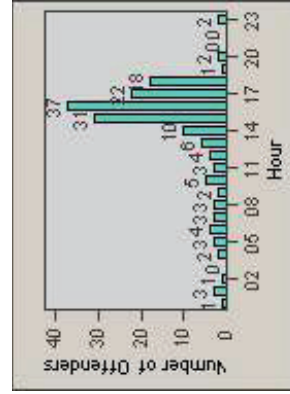

Redflex Redlight Offender Statistics

CONTRACT: Santa Clarita   LOCATION: SCL-NRMB-01 McBean Pkwy / Newhall Ranch Rd
DATE FROM: 01-Jan-2011   DATE TO: 31-Mar-2011

LANE 1

LANE 2

LANE 3