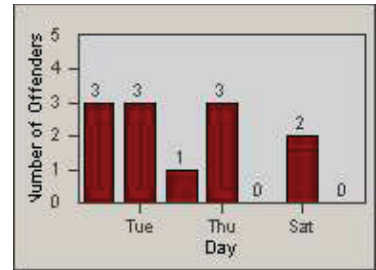

Redflex Redlight Offender Statistics

CONTRACT: Santa Clarita   LOCATION: SCL-BCNR-01 Bouquet Canyon Road
DATE FROM: 01-Jan-2011   DATE TO: 31-Mar-2011

LANE 4