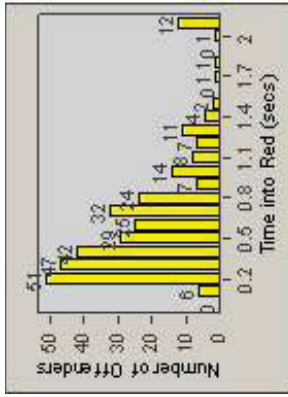

Redflex Redlight Offender Statistics

CONTRACT: Santa Clarita   LOCATION: SCL-NRMB-01 McBean Pkwy / Newhall Ranch Rd
DATE FROM: 01-Jan-2011   DATE TO: 31-Mar-2011