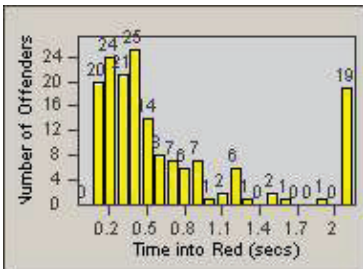

# Redflex Redlight Offender Statistics

CONTRACT: Santa Clarita      LOCATION: SCL-NRBC-01 Bouquet Canyon Road  
 DATE FROM: 01-Jan-2011      DATE TO: 31-Mar-2011

LANE 4

LANE TOTAL