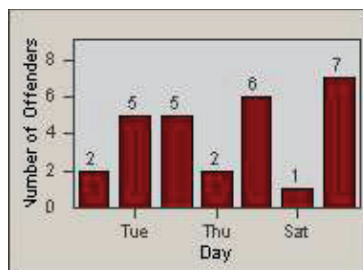

Redflex Redlight Offender Statistics

CONTRACT: Santa Clarita
DATE FROM: 01-Jan-2011

LOCATION: SCL-BCNR-01 Bouquet Canyon Road
DATE TO: 31-Mar-2011

LANE 1