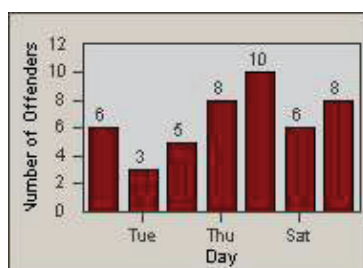

# Redflex Redlight Offender Statistics

CONTRACT: Santa Clarita      LOCATION: SCL-NRBC-01 Bouquet Canyon Road  
 DATE FROM: 01-Jan-2011      DATE TO: 31-Mar-2011

LANE 1

LANE 2

LANE 3