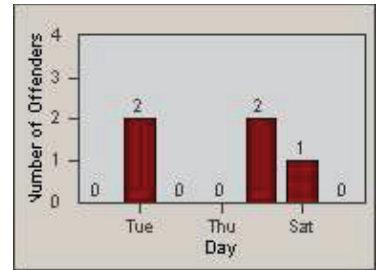

# Redflex Redlight Offender Statistics

CONTRACT: Santa Clarita      LOCATION: SCL-VAMB-03 Valencia Blvd.  
 DATE FROM: 01-Jan-2011      DATE TO: 31-Mar-2011

LANE 4

LANE TOTAL