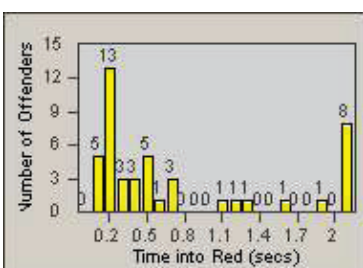

# Redflex Redlight Offender Statistics

CONTRACT: Santa Clarita      LOCATION: SCL-NRBC-01 Bouquet Canyon Road  
 DATE FROM: 01-Jan-2011      DATE TO: 31-Mar-2011

LANE 1

LANE 2

LANE 3