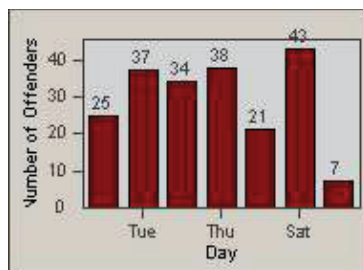

Redflex Redlight Offender Statistics

CONTRACT: Santa Clarita   LOCATION: SCL-VAMB-01 Valencia Blvd.
DATE FROM: 01-Jan-2011   DATE TO: 31-Mar-2011

LANE 1