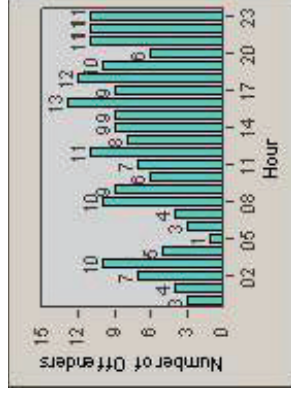

Redflex Redlight Offender Statistics

CONTRACT: Santa Clarita   LOCATION: SCL-BCSC-01 Bouquet Canyon / Seco Canyon
DATE FROM: 01-Jan-2011   DATE TO: 31-Mar-2011