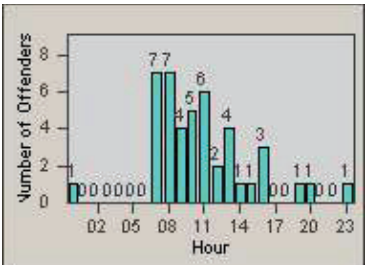

Redflex Redlight Offender Statistics

CONTRACT: Santa Clarita
DATE FROM: 01-Jan-2011

LOCATION: SCL-WCSC-03 Whites Canyon Rd / Soledad Canyon Rd
DATE TO: 31-Mar-2011

LANE 1