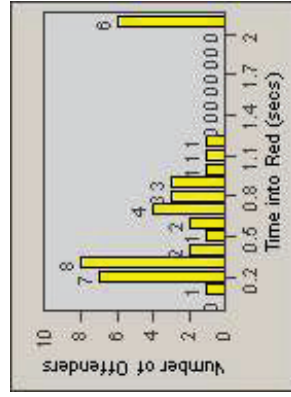

# Redflex Redlight Offender Statistics

CONTRACT: Santa Clarita LOCATION: SCL-BCSC-01 Bouquet Canyon / Seco Canyon

DATE FROM: 01-Jan-2011 DATE TO: 31-Mar-2011

LANE 4

LANE TOTAL