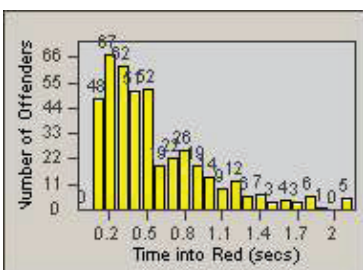

# Redflex Redlight Offender Statistics

CONTRACT: Santa Clarita      LOCATION: SCL-VAMB-01 Valencia Blvd.  
 DATE FROM: 01-Jan-2011      DATE TO: 31-Mar-2011

LANE 1

LANE 2

LANE 3