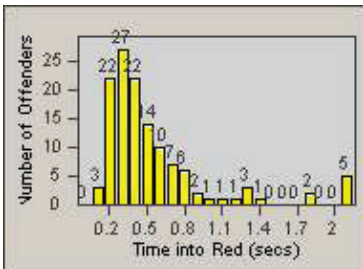

# Redflex Redlight Offender Statistics

CONTRACT: Santa Clarita      LOCATION: SCL-MMMB-01 McBean Pkwy / Magic Mtn Pkwy  
 DATE FROM: 01-Jan-2011      DATE TO: 31-Mar-2011

LANE 4

LANE TOTAL