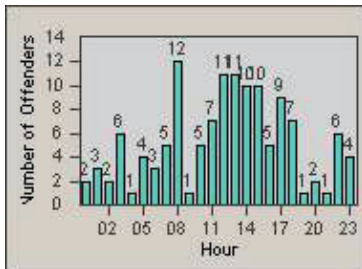

Redflex Redlight Offender Statistics

CONTRACT: Santa Clarita   LOCATION: SCL-BCNR-01 Bouquet Canyon Road
DATE FROM: 01-Jan-2011   DATE TO: 31-Mar-2011

LANE 4

LANE TOTAL