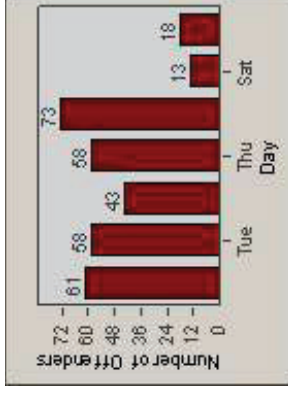

Redflex Redlight Offender Statistics

CONTRACT: Santa Clarita   LOCATION: SCL-NRMB-01 McBean Pkwy / Newhall Ranch Rd
DATE FROM: 01-Jan-2011   DATE TO: 31-Mar-2011