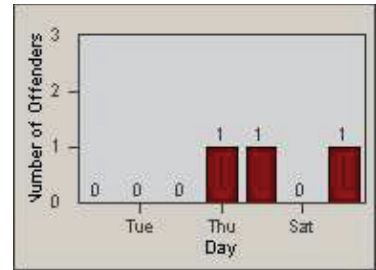

Redflex Redlight Offender Statistics

CONTRACT: Santa Clarita   LOCATION: SCL-NRBC-01 Bouquet Canyon Road
DATE FROM: 01-Jan-2011   DATE TO: 31-Mar-2011

LANE 4