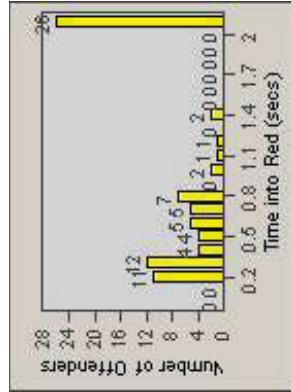

Redflex Redlight Offender Statistics

CONTRACT: Santa Clarita   **LOCATION:** SCL-OVLY-01 Orchard Village Dr / Lyons
DATE FROM: 01-Jan-2011   **DATE TO:** 31-Mar-2011

LANE 1

LANE 2

LANE 3