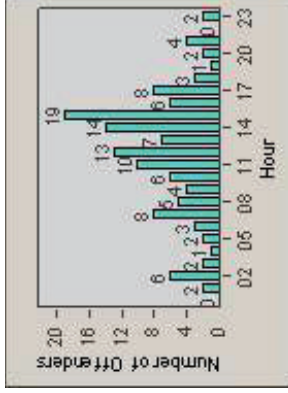

Redflex Redlight Offender Statistics

CONTRACT: Santa Clarita   LOCATION: SCL-OVLY-01 Orchard Village Dr / Lyons
DATE FROM: 01-Jan-2011   DATE TO: 31-Mar-2011