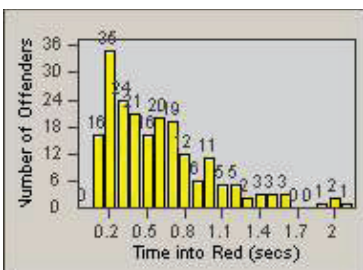

Redflex Redlight Offender Statistics

CONTRACT: Santa Clarita   LOCATION: SCL-VAMB-01 Valencia Blvd.
DATE FROM: 01-Jan-2011   DATE TO: 31-Mar-2011

LANE 1