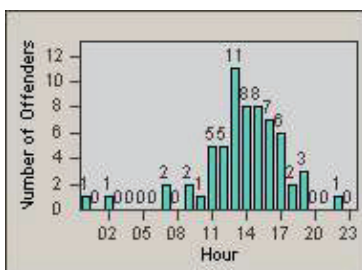

# Redflex Redlight Offender Statistics

CONTRACT: Santa Clarita      LOCATION: SCL-NRBC-01 Bouquet Canyon Road  
 DATE FROM: 01-Jan-2011      DATE TO: 31-Mar-2011

LANE 1

LANE 2

LANE 3