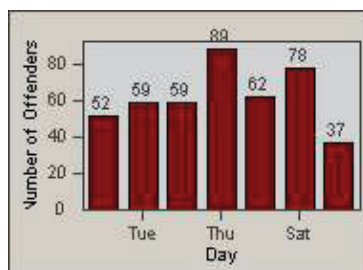

# Redflex Redlight Offender Statistics

CONTRACT: Santa Clarita      LOCATION: SCL-VAMB-01 Valencia Blvd.  
 DATE FROM: 01-Jan-2011      DATE TO: 31-Mar-2011

LANE 1

LANE 2

LANE 3