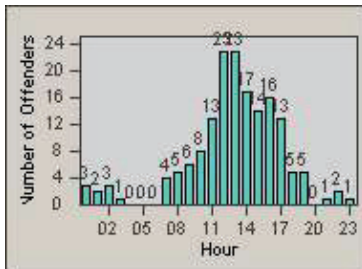

# Redflex Redlight Offender Statistics

CONTRACT: Santa Clarita      LOCATION: SCL-NRBC-01 Bouquet Canyon Road  
 DATE FROM: 01-Jan-2011      DATE TO: 31-Mar-2011

LANE 4

LANE TOTAL