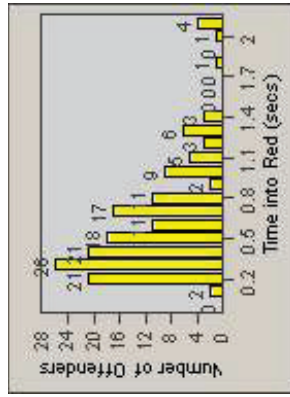

Redflex Redlight Offender Statistics

CONTRACT: Santa Clarita   LOCATION: SCL-NRMB-01 McBean Pkwy / Newhall Ranch Rd
DATE FROM: 01-Jan-2011   DATE TO: 31-Mar-2011

LANE 1