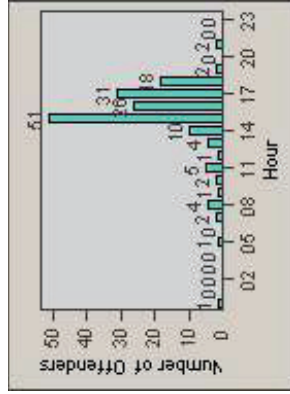

Redflex Redlight Offender Statistics

CONTRACT: Santa Clarita   LOCATION: SCL-NRMB-01 McBean Pkwy / Newhall Ranch Rd
DATE FROM: 01-Jan-2011   DATE TO: 31-Mar-2011

LANE 1