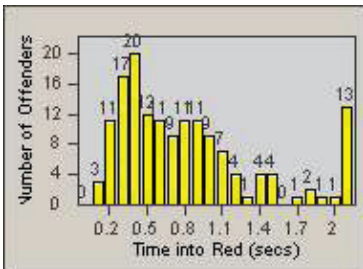

# Redflex Redlight Offender Statistics

CONTRACT: Santa Clarita  
 DATE FROM: 01-Jan-2011

LOCATION: SCL-WCSC-01 Soledad Canyon Rd / Whites Canyon Rd  
 DATE TO: 31-Mar-2011

LANE 4

LANE TOTAL