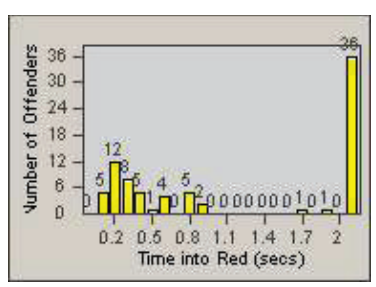

Redflex Redlight Offender Statistics

CONTRACT: Santa Clarita   LOCATION: SCL-VAMB-03 Valencia Blvd.
DATE FROM: 01-Jan-2011   DATE TO: 31-Mar-2011

LANE 1