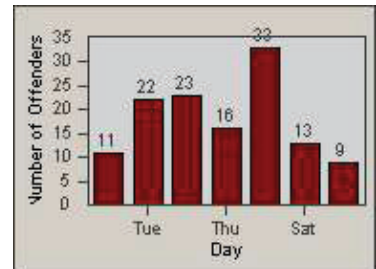

# Redflex Redlight Offender Statistics

CONTRACT: Santa Clarita      LOCATION: SCL-MMMB-01 McBean Pkwy / Magic Mtn Pkwy  
 DATE FROM: 01-Jan-2011      DATE TO: 31-Mar-2011

LANE 4

LANE TOTAL