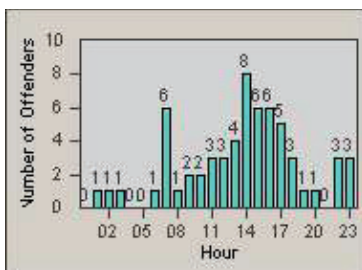

Redflex Redlight Offender Statistics

CONTRACT: Santa Clarita
DATE FROM: 01-Jan-2011

LOCATION: SCL-WCSC-01 Soledad Canyon Rd / Whites Canyon Rd
DATE TO: 31-Mar-2011

LANE 1