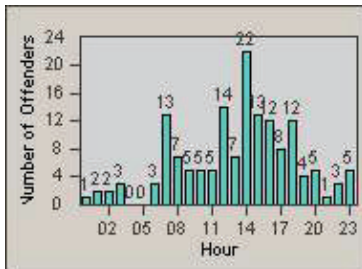

# Redflex Redlight Offender Statistics

CONTRACT: Santa Clarita  
 DATE FROM: 01-Jan-2011

LOCATION: SCL-WCSC-01 Soledad Canyon Rd / Whites Canyon Rd  
 DATE TO: 31-Mar-2011

LANE 4

LANE TOTAL