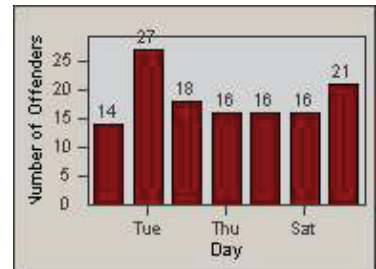

Redflex Redlight Offender Statistics

CONTRACT: Santa Clarita   LOCATION: SCL-BCNR-01 Bouquet Canyon Road
DATE FROM: 01-Jan-2011   DATE TO: 31-Mar-2011

LANE 4

LANE TOTAL