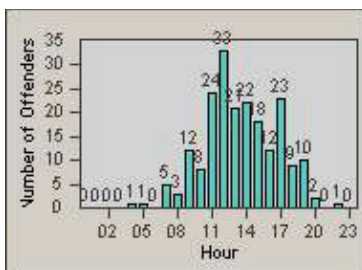

Redflex Redlight Offender Statistics

CONTRACT: Santa Clarita   LOCATION: SCL-VAMB-01 Valencia Blvd.
DATE FROM: 01-Jan-2011   DATE TO: 31-Mar-2011

LANE 1