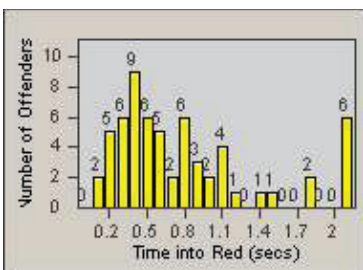

Redflex Redlight Offender Statistics

CONTRACT: Santa Clarita
DATE FROM: 01-Jan-2011

LOCATION: SCL-WCSC-01 Soledad Canyon Rd / Whites Canyon Rd
DATE TO: 31-Mar-2011

LANE 1