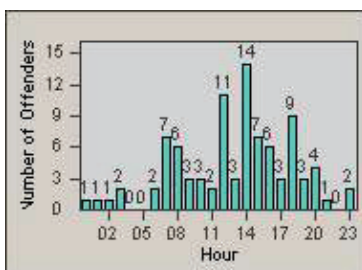

# Redflex Redlight Offender Statistics

CONTRACT: Santa Clarita  
 DATE FROM: 01-Jan-2011

LOCATION: SCL-WCSC-01 Soledad Canyon Rd / Whites Canyon Rd  
 DATE TO: 31-Mar-2011

LANE 1

LANE 2

LANE 3