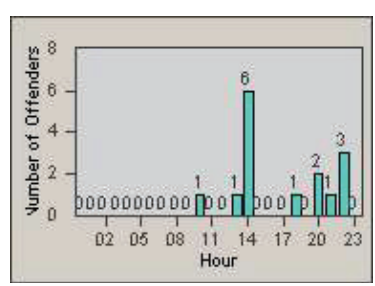

Redflex Redlight Offender Statistics

CONTRACT: Santa Clarita   LOCATION: SCL-VAMB-03 Valencia Blvd.
DATE FROM: 01-Jan-2011   DATE TO: 31-Mar-2011

LANE 1

LANE 2

LANE 3