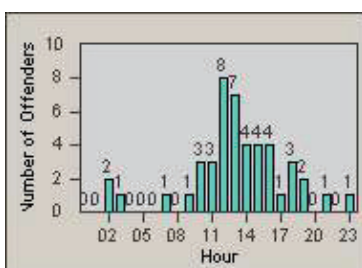

# Redflex Redlight Offender Statistics

CONTRACT: Santa Clarita      LOCATION: SCL-NRBC-01 Bouquet Canyon Road  
 DATE FROM: 01-Jan-2011      DATE TO: 31-Mar-2011

LANE 1

LANE 2

LANE 3