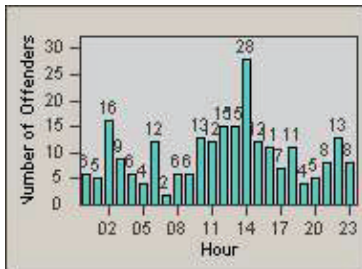

# Redflex Redlight Offender Statistics

CONTRACT: Santa Clarita      LOCATION: SCL-VAMB-03 Valencia Blvd.  
 DATE FROM: 01-Jan-2011      DATE TO: 31-Mar-2011

LANE 4

LANE TOTAL