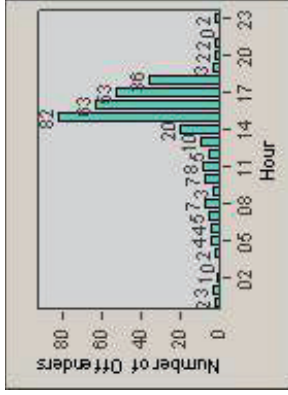

Redflex Redlight Offender Statistics

CONTRACT: Santa Clarita   LOCATION: SCL-NRMB-01 McBean Pkwy / Newhall Ranch Rd
DATE FROM: 01-Jan-2011   DATE TO: 31-Mar-2011