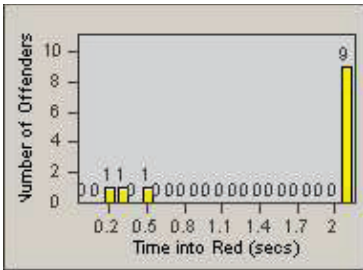

Redflex Redlight Offender Statistics

CONTRACT: Santa Clarita   LOCATION: SCL-BCNR-01 Bouquet Canyon Road
DATE FROM: 01-Jan-2011   DATE TO: 31-Mar-2011

LANE 4