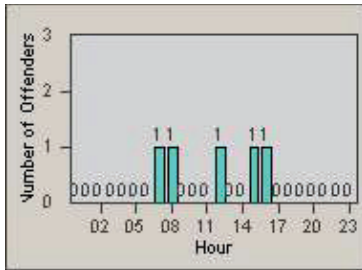

# Redflex Redlight Offender Statistics

CONTRACT: Santa Clarita      LOCATION: SCL-VAMB-03 Valencia Blvd.  
 DATE FROM: 01-Jan-2011      DATE TO: 31-Mar-2011

LANE 4

LANE TOTAL