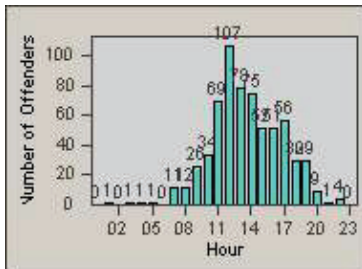

# Redflex Redlight Offender Statistics

CONTRACT: Santa Clarita      LOCATION: SCL-VAMB-01 Valencia Blvd.  
 DATE FROM: 01-Jan-2011      DATE TO: 31-Mar-2011

LANE 4

LANE TOTAL