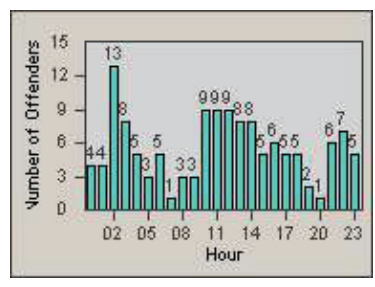

Redflex Redlight Offender Statistics

CONTRACT: Santa Clarita   LOCATION: SCL-VAMB-03 Valencia Blvd.
DATE FROM: 01-Jan-2011   DATE TO: 31-Mar-2011

LANE 1

LANE 2

LANE 3