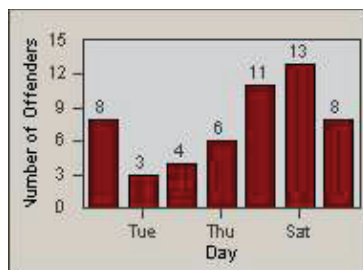

Redflex Redlight Offender Statistics

CONTRACT: Santa Clarita   LOCATION: SCL-NRBC-01 Bouquet Canyon Road
DATE FROM: 01-Jan-2011   DATE TO: 31-Mar-2011

LANE 1