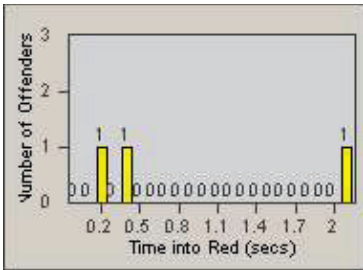

Redflex Redlight Offender Statistics

CONTRACT: Santa Clarita   LOCATION: SCL-NRBC-01 Bouquet Canyon Road
DATE FROM: 01-Jan-2011   DATE TO: 31-Mar-2011

LANE 4