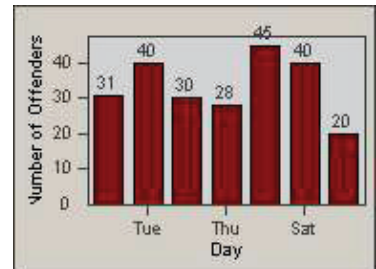

# Redflex Redlight Offender Statistics

CONTRACT: Santa Clarita      LOCATION: SCL-VAMB-03 Valencia Blvd.  
 DATE FROM: 01-Jan-2011      DATE TO: 31-Mar-2011

LANE 4

LANE TOTAL