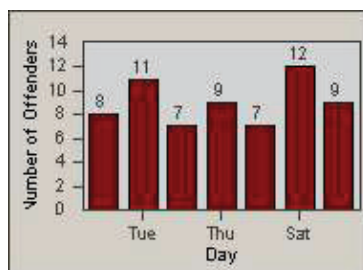

Redflex Redlight Offender Statistics

CONTRACT: Santa Clarita
DATE FROM: 01-Jan-2011

LOCATION: SCL-BCNR-01 Bouquet Canyon Road
DATE TO: 31-Mar-2011

LANE 1

LANE 2

LANE 3