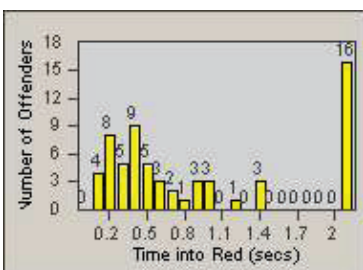

Redflex Redlight Offender Statistics

CONTRACT: Santa Clarita
DATE FROM: 01-Jan-2011

LOCATION: SCL-BCNR-01 Bouquet Canyon Road
DATE TO: 31-Mar-2011

LANE 1

LANE 2

LANE 3