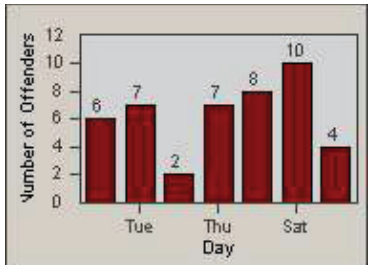

Redflex Redlight Offender Statistics

CONTRACT: Santa Clarita
DATE FROM: 01-Jan-2011

LOCATION: SCL-WCSC-03 Whites Canyon Rd / Soledad Canyon Rd
DATE TO: 31-Mar-2011

LANE 1