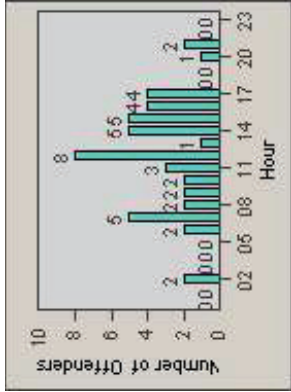

Redflex Redlight Offender Statistics

CONTRACT: Santa Clarita   **LOCATION:** SCL-OVLY-01 Orchard Village Dr / Lyons
DATE FROM: 01-Jan-2011   **DATE TO:** 31-Mar-2011

LANE 1