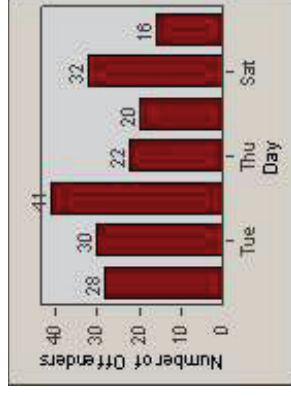

Redflex Redlight Offender Statistics

CONTRACT: Santa Clarita   LOCATION: SCL-BCSC-01 Bouquet Canyon / Seco Canyon
DATE FROM: 01-Jan-2011   DATE TO: 31-Mar-2011