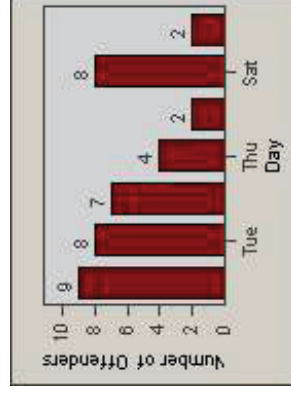

# Redflex Redlight Offender Statistics

CONTRACT: Santa Clarita LOCATION: SCL-BCSC-01 Bouquet Canyon / Seco Canyon

DATE FROM: 01-Jan-2011 DATE TO: 31-Mar-2011

LANE 4

LANE TOTAL