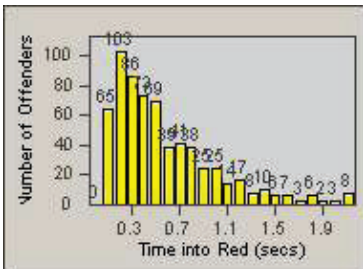

# Redflex Redlight Offender Statistics

CONTRACT: Santa Clarita      LOCATION: SCL-VAMB-01 Valencia Blvd.  
 DATE FROM: 01-Jan-2011      DATE TO: 31-Mar-2011

LANE 4

LANE TOTAL