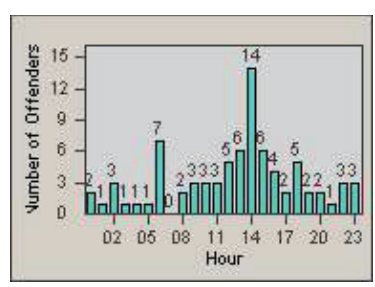

Redflex Redlight Offender Statistics

CONTRACT: Santa Clarita   LOCATION: SCL-VAMB-03 Valencia Blvd.
DATE FROM: 01-Jan-2011   DATE TO: 31-Mar-2011

LANE 1