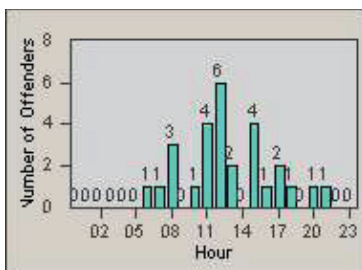

Redflex Redlight Offender Statistics

CONTRACT: Santa Clarita
DATE FROM: 01-Jan-2011

LOCATION: SCL-BCNR-01 Bouquet Canyon Road
DATE TO: 31-Mar-2011

LANE 1