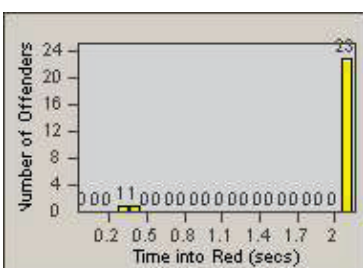

Redflex Redlight Offender Statistics

CONTRACT: Santa Clarita
DATE FROM: 01-Jan-2011

LOCATION: SCL-BCNR-01 Bouquet Canyon Road
DATE TO: 31-Mar-2011

LANE 1

LANE 2

LANE 3