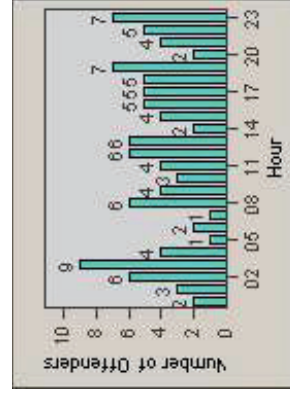

Redflex Redlight Offender Statistics

CONTRACT: Santa Clarita LOCATION: SCL-BCSC-01 Bouquet Canyon / Seco Canyon

DATE FROM: 01-Jan-2011 DATE TO: 31-Mar-2011

LANE 1

LANE 2

LANE 3