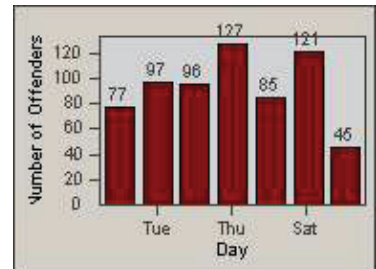

# Redflex Redlight Offender Statistics

CONTRACT: Santa Clarita      LOCATION: SCL-VAMB-01 Valencia Blvd.  
 DATE FROM: 01-Jan-2011      DATE TO: 31-Mar-2011

LANE 4

LANE TOTAL