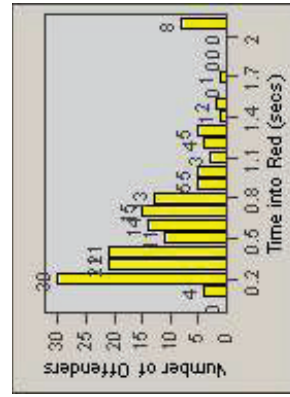

Redflex Redlight Offender Statistics

CONTRACT: Santa Clarita   LOCATION: SCL-NRMB-01 McBean Pkwy / Newhall Ranch Rd
DATE FROM: 01-Jan-2011   DATE TO: 31-Mar-2011

LANE 1

LANE 2

LANE 3