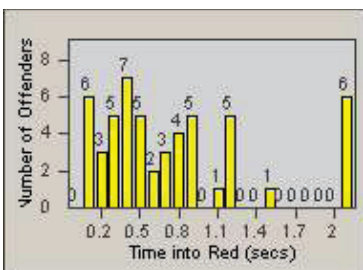

Redflex Redlight Offender Statistics

CONTRACT: Santa Clarita   LOCATION: SCL-NRBC-01 Bouquet Canyon Road
DATE FROM: 01-Jan-2011   DATE TO: 31-Mar-2011

LANE 1