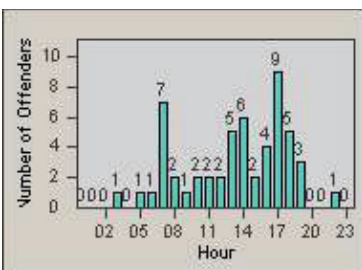

Redflex Redlight Offender Statistics

CONTRACT: Santa Clarita
DATE FROM: 01-Jan-2011

LOCATION: SCL-MMMB-01 McBean Pkwy / Magic Mtn Pkwy
DATE TO: 31-Mar-2011

LANE 1