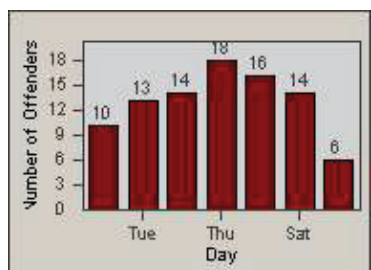

# Redflex Redlight Offender Statistics

CONTRACT: Santa Clarita  
 DATE FROM: 01-Jan-2011

LOCATION: SCL-WCSC-01 Soledad Canyon Rd / Whites Canyon Rd  
 DATE TO: 31-Mar-2011

LANE 1

LANE 2

LANE 3