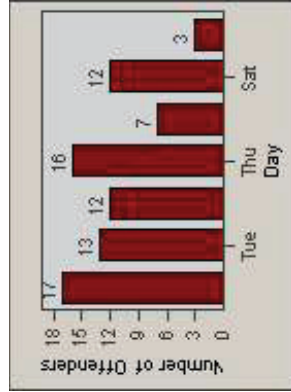

Redflex Redlight Offender Statistics

CONTRACT: Santa Clarita   **LOCATION:** SCL-OVLY-01 Orchard Village Dr / Lyons
DATE FROM: 01-Jan-2011   **DATE TO:** 31-Mar-2011

LANE 1

LANE 2

LANE 3