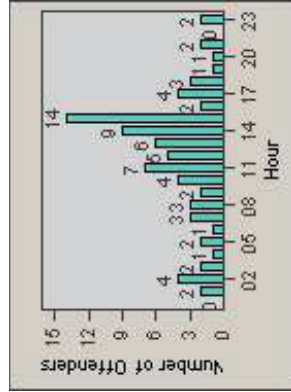

Redflex Redlight Offender Statistics

CONTRACT: Santa Clarita   **LOCATION:** SCL-OVLY-01 Orchard Village Dr / Lyons
DATE FROM: 01-Jan-2011   **DATE TO:** 31-Mar-2011

LANE 1

LANE 2

LANE 3