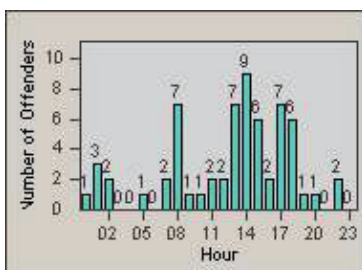

Redflex Redlight Offender Statistics

CONTRACT: Santa Clarita
DATE FROM: 01-Jan-2011

LOCATION: SCL-BCNR-01 Bouquet Canyon Road
DATE TO: 31-Mar-2011

LANE 1

LANE 2

LANE 3