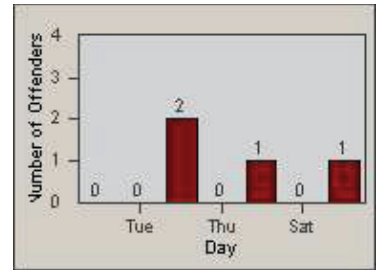

Redflex Redlight Offender Statistics

CONTRACT: Santa Clarita   LOCATION: SCL-VAMB-01 Valencia Blvd.
DATE FROM: 01-Jan-2011   DATE TO: 31-Mar-2011

LANE 4