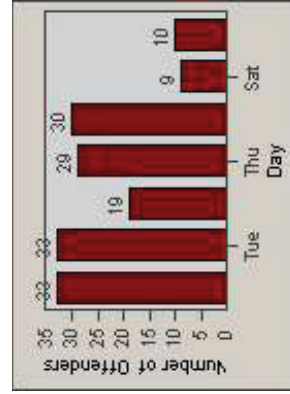

Redflex Redlight Offender Statistics

CONTRACT: Santa Clarita   LOCATION: SCL-NRMB-01 McBean Pkwy / Newhall Ranch Rd
DATE FROM: 01-Jan-2011   DATE TO: 31-Mar-2011

LANE 1

LANE 2

LANE 3