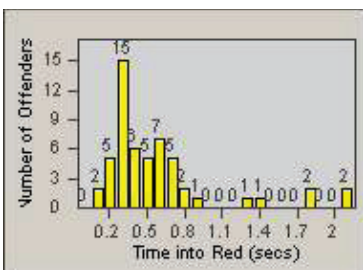

Redflex Redlight Offender Statistics

CONTRACT: Santa Clarita
DATE FROM: 01-Jan-2011

LOCATION: SCL-MMMB-01 McBean Pkwy / Magic Mtn Pkwy
DATE TO: 31-Mar-2011

LANE 1