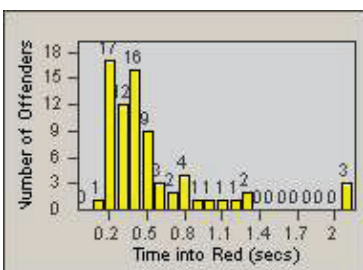

# Redflex Redlight Offender Statistics

CONTRACT: Santa Clarita      LOCATION: SCL-BCSC-01 Bouquet Canyon / Seco Canyon  
 DATE FROM: 01-Jan-2011      DATE TO: 31-Mar-2011

# Redflex Redlight Offender Statistics

CONTRACT: Santa Clarita  
 DATE FROM: 01-Jan-2011

LOCATION: SCL-MMMB-01 McBean Pkwy / Magic Mtn Pkwy  
 DATE TO: 31-Mar-2011

LANE 1

LANE 2

LANE 3