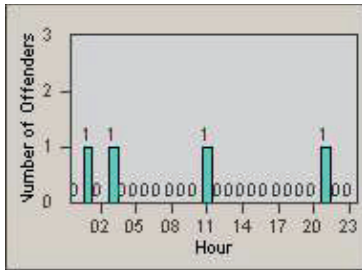

Redflex Redlight Offender Statistics

CONTRACT: Santa Clarita   LOCATION: SCL-VAMB-01 Valencia Blvd.
DATE FROM: 01-Jan-2011   DATE TO: 31-Mar-2011

LANE 4