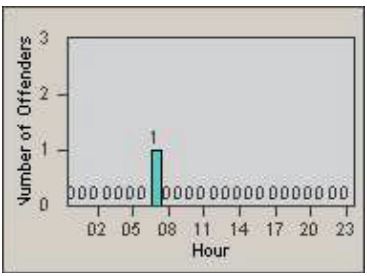

Redflex Redlight Offender Statistics

CONTRACT: Santa Clarita
DATE FROM: 01-Jan-2011

LOCATION: SCL-WCSC-03 Whites Canyon Rd / Soledad Canyon Rd
DATE TO: 31-Mar-2011

LANE 1

LANE 2

LANE 3