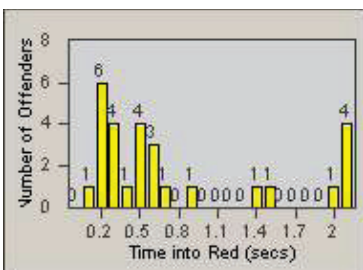

Redflex Redlight Offender Statistics

CONTRACT: Santa Clarita
DATE FROM: 01-Jan-2011

LOCATION: SCL-BCNR-01 Bouquet Canyon Road
DATE TO: 31-Mar-2011

LANE 1