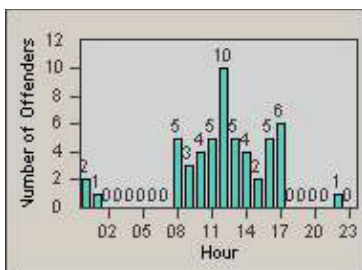

Redflex Redlight Offender Statistics

CONTRACT: Santa Clarita   LOCATION: SCL-NRBC-01 Bouquet Canyon Road
DATE FROM: 01-Jan-2011   DATE TO: 31-Mar-2011

LANE 1