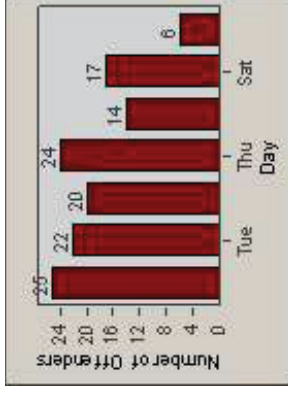

Redflex Redlight Offender Statistics

CONTRACT: Santa Clarita   LOCATION: SCL-OVLY-01 Orchard Village Dr / Lyons
DATE FROM: 01-Jan-2011   DATE TO: 31-Mar-2011