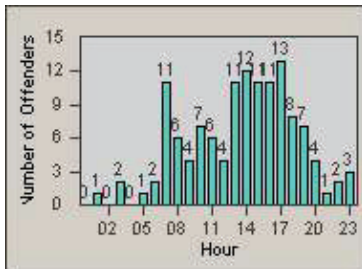

# Redflex Redlight Offender Statistics

CONTRACT: Santa Clarita      LOCATION: SCL-MMMB-01 McBean Pkwy / Magic Mtn Pkwy  
 DATE FROM: 01-Jan-2011      DATE TO: 31-Mar-2011

LANE 4

LANE TOTAL