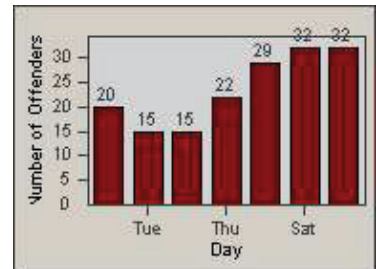

# Redflex Redlight Offender Statistics

CONTRACT: Santa Clarita      LOCATION: SCL-NRBC-01 Bouquet Canyon Road  
 DATE FROM: 01-Jan-2011      DATE TO: 31-Mar-2011

LANE 4

LANE TOTAL