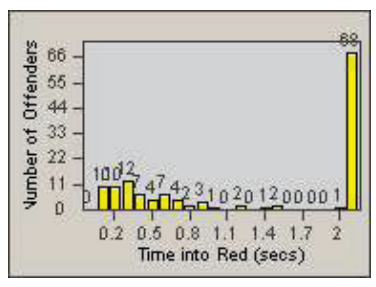

Redflex Redlight Offender Statistics

CONTRACT: Santa Clarita   LOCATION: SCL-VAMB-03 Valencia Blvd.
DATE FROM: 01-Jan-2011   DATE TO: 31-Mar-2011

LANE 1

LANE 2

LANE 3