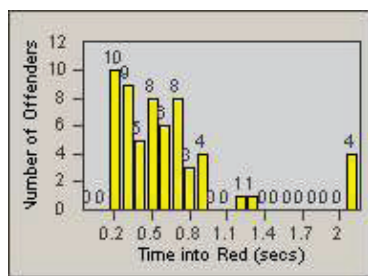

Redflex Redlight Offender Statistics

CONTRACT: Santa Clarita
DATE FROM: 01-Jan-2011

LOCATION: SCL-WCSC-03 Whites Canyon Rd / Soledad Canyon Rd
DATE TO: 31-Mar-2011

LANE 1

LANE 2

LANE 3