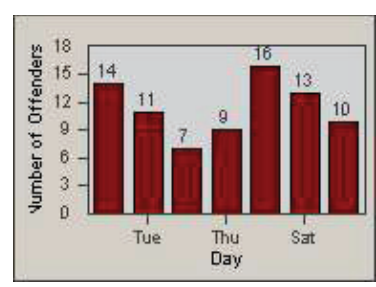

Redflex Redlight Offender Statistics

CONTRACT: Santa Clarita   LOCATION: SCL-VAMB-03 Valencia Blvd.
DATE FROM: 01-Jan-2011   DATE TO: 31-Mar-2011

LANE 1