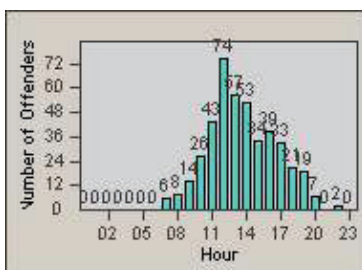

# Redflex Redlight Offender Statistics

CONTRACT: Santa Clarita      LOCATION: SCL-VAMB-01 Valencia Blvd.  
 DATE FROM: 01-Jan-2011      DATE TO: 31-Mar-2011

LANE 1

LANE 2

LANE 3