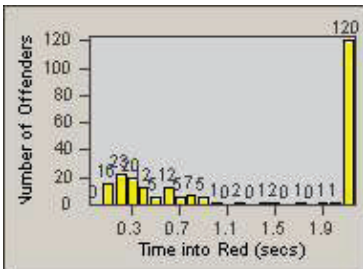

# Redflex Redlight Offender Statistics

CONTRACT: Santa Clarita      LOCATION: SCL-VAMB-03 Valencia Blvd.  
 DATE FROM: 01-Jan-2011      DATE TO: 31-Mar-2011

LANE 4

LANE TOTAL