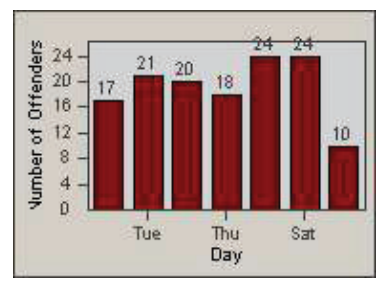

Redflex Redlight Offender Statistics

CONTRACT: Santa Clarita   LOCATION: SCL-VAMB-03 Valencia Blvd.
DATE FROM: 01-Jan-2011   DATE TO: 31-Mar-2011

LANE 1

LANE 2

LANE 3