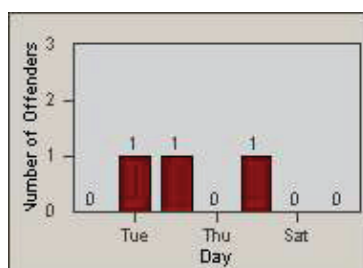

# Redflex Redlight Offender Statistics

CONTRACT: Santa Clarita      LOCATION: SCL-VAMB-01 Valencia Blvd.  
 DATE FROM: 01-Jan-2011      DATE TO: 31-Mar-2011

LANE 1

LANE 2

LANE 3