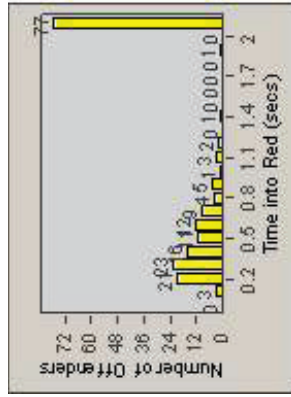

Redflex Redlight Offender Statistics

CONTRACT: Santa Clarita   LOCATION: SCL-BCSC-01 Bouquet Canyon / Seco Canyon
DATE FROM: 01-Jan-2011   DATE TO: 31-Mar-2011