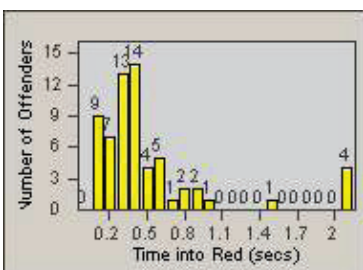

# Redflex Redlight Offender Statistics

CONTRACT: Santa Clarita      LOCATION: SCL-NRBC-01 Bouquet Canyon Road  
 DATE FROM: 01-Jan-2011      DATE TO: 31-Mar-2011

LANE 1

LANE 2

LANE 3