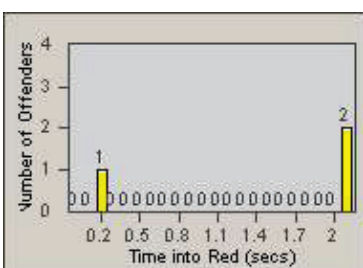

# Redflex Redlight Offender Statistics

CONTRACT: Santa Clarita      LOCATION: SCL-VAMB-01 Valencia Blvd.  
 DATE FROM: 01-Jan-2011      DATE TO: 31-Mar-2011

LANE 1

LANE 2

LANE 3