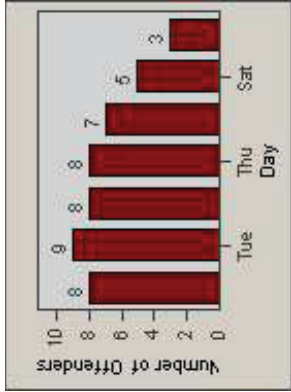

Redflex Redlight Offender Statistics

CONTRACT: Santa Clarita   **LOCATION:** SCL-OVLY-01 Orchard Village Dr / Lyons
DATE FROM: 01-Jan-2011   **DATE TO:** 31-Mar-2011

LANE 1