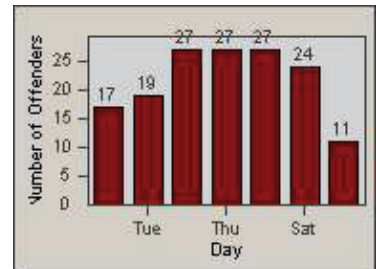

# Redflex Redlight Offender Statistics

CONTRACT: Santa Clarita  
 DATE FROM: 01-Jan-2011

LOCATION: SCL-WCSC-01 Soledad Canyon Rd / Whites Canyon Rd  
 DATE TO: 31-Mar-2011

LANE 4

LANE TOTAL