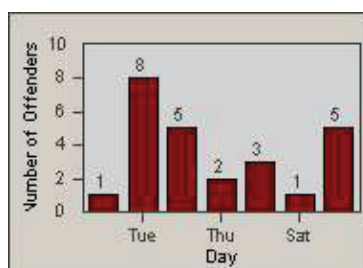

Redflex Redlight Offender Statistics

CONTRACT: Santa Clarita
DATE FROM: 01-Jan-2011

LOCATION: SCL-BCNR-01 Bouquet Canyon Road
DATE TO: 31-Mar-2011

LANE 1

LANE 2

LANE 3