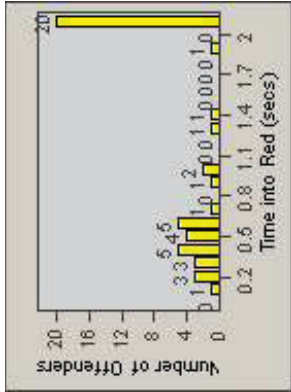

Redflex Redlight Offender Statistics

CONTRACT: Santa Clarita   **LOCATION:** SCL-OVLY-01 Orchard Village Dr / Lyons
DATE FROM: 01-Jan-2011   **DATE TO:** 31-Mar-2011

LANE 1