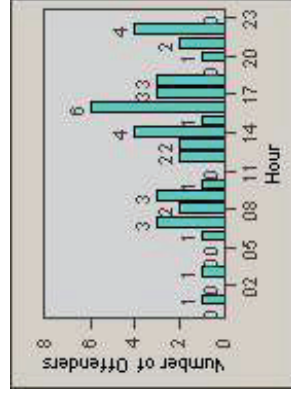

# Redflex Redlight Offender Statistics

CONTRACT: Santa Clarita LOCATION: SCL-BCSC-01 Bouquet Canyon / Seco Canyon

DATE FROM: 01-Jan-2011 DATE TO: 31-Mar-2011

LANE 4

LANE TOTAL