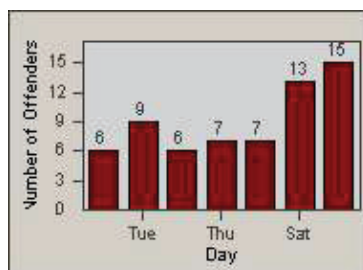

# Redflex Redlight Offender Statistics

CONTRACT: Santa Clarita      LOCATION: SCL-NRBC-01 Bouquet Canyon Road  
 DATE FROM: 01-Jan-2011      DATE TO: 31-Mar-2011

LANE 1

LANE 2

LANE 3