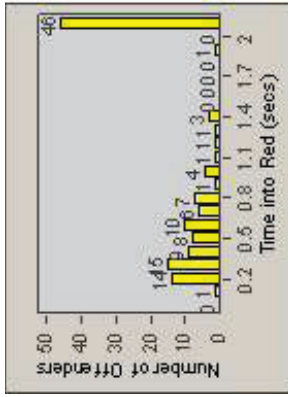

Redflex Redlight Offender Statistics

CONTRACT: Santa Clarita   LOCATION: SCL-OVLY-01 Orchard Village Dr / Lyons
DATE FROM: 01-Jan-2011   DATE TO: 31-Mar-2011