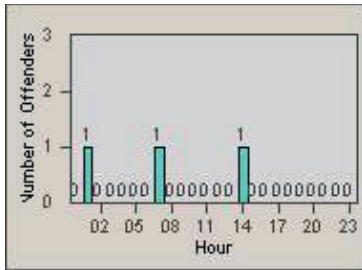

Redflex Redlight Offender Statistics

CONTRACT: Santa Clarita   LOCATION: SCL-NRBC-01 Bouquet Canyon Road
DATE FROM: 01-Jan-2011   DATE TO: 31-Mar-2011

LANE 4