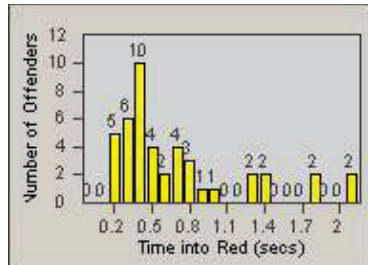

Redflex Redlight Offender Statistics

CONTRACT: Santa Clarita
DATE FROM: 01-Jan-2011

LOCATION: SCL-WCSC-03 Whites Canyon Rd / Soledad Canyon Rd
DATE TO: 31-Mar-2011

LANE 1