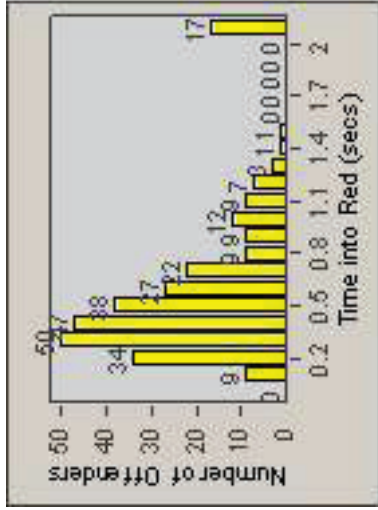

CONTRACT: Santa Clarita LOCATION: SCL-NRMB-01 McBean Pkwy / Newhall Ranch Rd
DATE FROM: 01-Apr-2011 DATE TO: 30-Jun-2011

LANE 4

LANE TOTAL

Redflex Redlight Offender Statistics

CONTRACT: Santa Clarita LOCATION: SCL-NRMB-01 McBean Pkwy / Newhall Ranch Rd
 DATE FROM: 01-Apr-2011 DATE TO: 30-Jun-2011