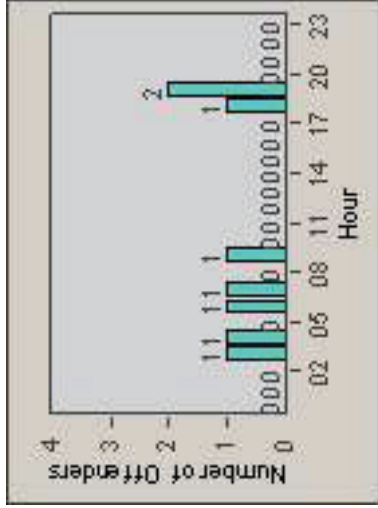

LANE 4

LANE TOTAL

Redflex Redlight Offender Statistics

CONTRACT: Santa Clarita LOCATION: SCL-VAMB-01 Valencia Blvd.
 DATE FROM: 01-Apr-2011 DATE TO: 30-Jun-2011

Redflex Redlight Offender Statistics

CONTRACT: Santa Clarita LOCATION: SCL-VAMB-03 Valencia Blvd.
 DATE FROM: 01-Apr-2011 DATE TO: 30-Jun-2011

LANE 1

LANE 2

LANE 3

Redflex Redlight Offender Statistics

CONTRACT: Santa Clarita LOCATION: SCL-VAMB-03 Valencia Blvd.
 DATE FROM: 01-Apr-2011 DATE TO: 30-Jun-2011

LANE 4

LANE TOTAL

Redflex Redlight Offender Statistics

CONTRACT: Santa Clarita LOCATION: SCL-VAMB-03 Valencia Blvd.
 DATE FROM: 01-Apr-2011 DATE TO: 30-Jun-2011

Redflex Redlight Offender Statistics

CONTRACT: Santa Clarita **LOCATION:** SCL-WCSC-01 Soledad Canyon Rd / Whites Canyon Rd
DATE FROM: 01-Apr-2011 **DATE TO:** 30-Jun-2011