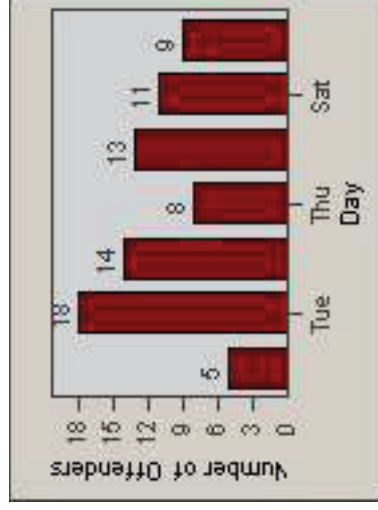

Redflex Redlight Offender Statistics

CONTRACT: Santa Clarita **LOCATION:** SCL-BCNR-01 Bouquet Canyon Road
DATE FROM: 01-Apr-2011 **DATE TO:** 30-Jun-2011

LANE 1

LANE 2

LANE 3

Redflex Redlight Offender Statistics

CONTRACT: Santa Clarita **LOCATION:** SCL-BCNR-01 Bouquet Canyon Road
DATE FROM: 01-Apr-2011 **DATE TO:** 30-Jun-2011

LANE 4

LANE TOTAL

Redflex Redlight Offender Statistics

CONTRACT: Santa Clarita **LOCATION:** SCL-BCNR-01 Bouquet Canyon Road
DATE FROM: 01-Apr-2011 **DATE TO:** 30-Jun-2011

Redflex Redlight Offender Statistics

CONTRACT: Santa Clarita LOCATION: SCL-BCSC-01 Bouquet Canyon / Seco Canyon
 DATE FROM: 01-Apr-2011 DATE TO: 30-Jun-2011

LANE 1

LANE 2

LANE 3

Redflex Redlight Offender Statistics