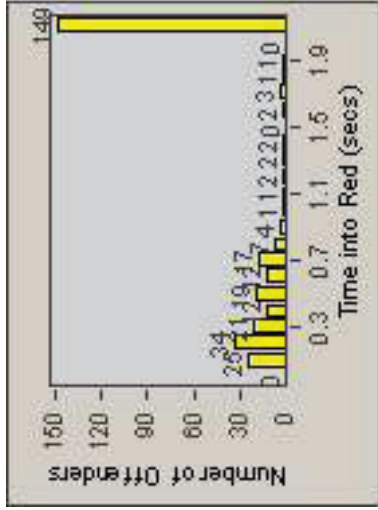

LANE 4

LANE TOTAL

Redflex Redlight Offender Statistics

CONTRACT: Santa Clarita LOCATION: SCL-VAMB-01 Valencia Blvd.
 DATE FROM: 01-Apr-2011 DATE TO: 30-Jun-2011

Redflex Redlight Offender Statistics

CONTRACT: Santa Clarita LOCATION: SCL-VAMB-03 Valencia Blvd.
 DATE FROM: 01-Apr-2011 DATE TO: 30-Jun-2011

LANE 1

LANE 2

LANE 3

Redflex Redlight Offender Statistics

CONTRACT: Santa Clarita LOCATION: SCL-VAMB-03 Valencia Blvd.
 DATE FROM: 01-Apr-2011 DATE TO: 30-Jun-2011

LANE 4

LANE TOTAL

Redflex Redlight Offender Statistics

CONTRACT: Santa Clarita LOCATION: SCL-VAMB-03 Valencia Blvd.
 DATE FROM: 01-Apr-2011 DATE TO: 30-Jun-2011

Redflex Redlight Offender Statistics

CONTRACT: Santa Clarita **LOCATION:** SCL-WCSC-01 Soledad Canyon Rd / Whites Canyon Rd
DATE FROM: 01-Apr-2011 **DATE TO:** 30-Jun-2011