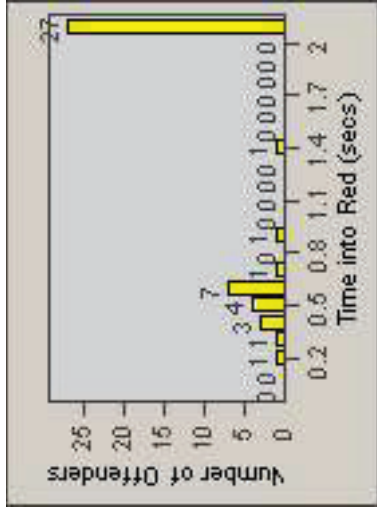

CONTRACT: Santa Clarita LOCATION: SCL-NRMB-01 McBean Pkwy / Newhall Ranch Rd
DATE FROM: 01-Apr-2011 DATE TO: 30-Jun-2011

LANE 4

LANE TOTAL

Redflex Redlight Offender Statistics

CONTRACT: Santa Clarita LOCATION: SCL-NRMB-01 McBean Pkwy / Newhall Ranch Rd
 DATE FROM: 01-Apr-2011 DATE TO: 30-Jun-2011

Redflex Redlight Offender Statistics

CONTRACT: Santa Clarita LOCATION: SCL-OVLY-01 Orchard Village Dr / Lyons
 DATE FROM: 01-Apr-2011 DATE TO: 30-Jun-2011

LANE 1

LANE 2

LANE 3

Redflex Redlight Offender Statistics