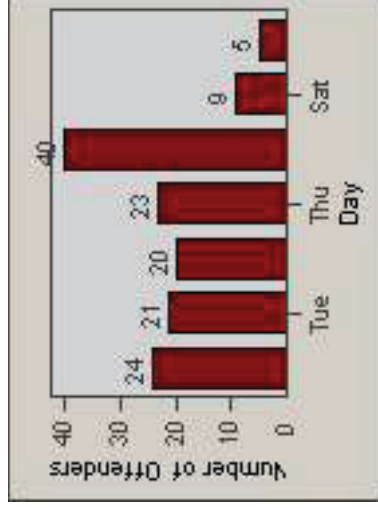

Redflex Redlight Offender Statistics

CONTRACT: Santa Clarita   LOCATION: SCL-NRMB-01 McBean Pkwy / Newhall Ranch Rd
DATE FROM: 01-Apr-2011   DATE TO: 30-Jun-2011

LANE 1

LANE 2

LANE 3