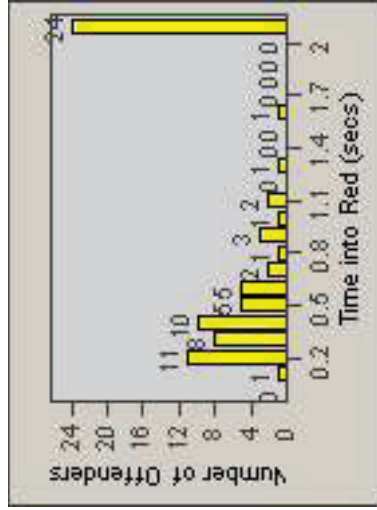

Redflex Redlight Offender Statistics

CONTRACT: Santa Clarita LOCATION: SCL-OVLY-01 Orchard Village Dr / Lyons
 DATE FROM: 01-Apr-2011 DATE TO: 30-Jun-2011

LANE 1

LANE 2

LANE 3

Redflex Redlight Offender Statistics