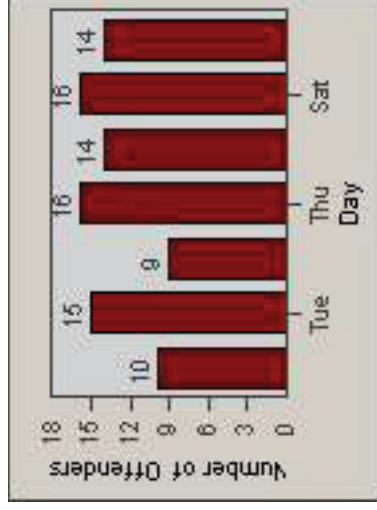

Redflex Redlight Offender Statistics

CONTRACT: Santa Clarita   **LOCATION:** SCL-WCSC-01 Soledad Canyon Rd / Whites Canyon Rd
DATE FROM: 01-Apr-2011   **DATE TO:** 30-Jun-2011

LANE 1

LANE 2

LANE 3