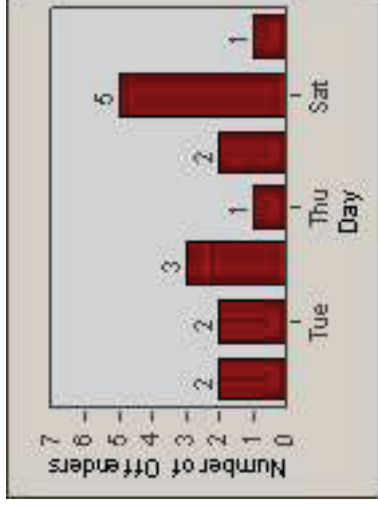

CONTRACT: Santa Clarita **LOCATION:** SCL-BCNR-01 Bouquet Canyon Road
DATE FROM: 01-Apr-2011 **DATE TO:** 30-Jun-2011

LANE 4

LANE TOTAL

Redflex Redlight Offender Statistics

CONTRACT: Santa Clarita **LOCATION:** SCL-BCNR-01 Bouquet Canyon Road
DATE FROM: 01-Apr-2011 **DATE TO:** 30-Jun-2011

Redflex Redlight Offender Statistics

CONTRACT: Santa Clarita LOCATION: SCL-BCSC-01 Bouquet Canyon / Seco Canyon
 DATE FROM: 01-Apr-2011 DATE TO: 30-Jun-2011

LANE 1

LANE 2

LANE 3

Redflex Redlight Offender Statistics

CONTRACT: Santa Clarita LOCATION: SCL-BCSC-01 Bouquet Canyon / Seco Canyon
 DATE FROM: 01-Apr-2011 DATE TO: 30-Jun-2011

LANE 4

LANE TOTAL

Redflex Redlight Offender Statistics

CONTRACT: Santa Clarita LOCATION: SCL-BCSC-01 Bouquet Canyon / Seco Canyon
 DATE FROM: 01-Apr-2011 DATE TO: 30-Jun-2011