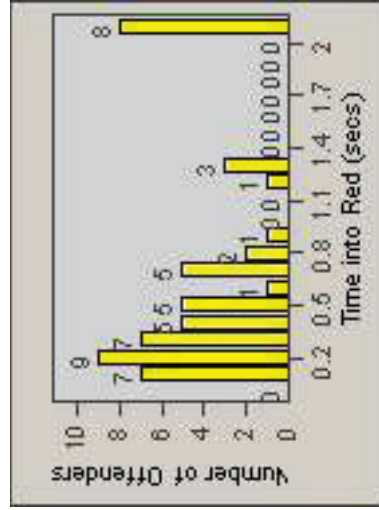

Redflex Redlight Offender Statistics

CONTRACT: Santa Clarita LOCATION: SCL-NRBC-01 Bouquet Canyon Road
 DATE FROM: 01-Apr-2011 DATE TO: 30-Jun-2011

LANE 1

LANE 2

LANE 3

Redflex Redlight Offender Statistics