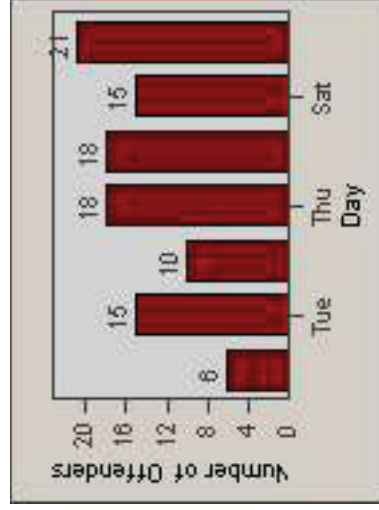

Redflex Redlight Offender Statistics

CONTRACT: Santa Clarita **LOCATION:** SCL-BCNR-01 Bouquet Canyon Road
DATE FROM: 01-Apr-2011 **DATE TO:** 30-Jun-2011

LANE 1

LANE 2

LANE 3

Redflex Redlight Offender Statistics

CONTRACT: Santa Clarita **LOCATION:** SCL-BCNR-01 Bouquet Canyon Road
DATE FROM: 01-Apr-2011 **DATE TO:** 30-Jun-2011

LANE 4

LANE TOTAL

Redflex Redlight Offender Statistics

CONTRACT: Santa Clarita **LOCATION:** SCL-BCNR-01 Bouquet Canyon Road
DATE FROM: 01-Apr-2011 **DATE TO:** 30-Jun-2011

Redflex Redlight Offender Statistics

CONTRACT: Santa Clarita LOCATION: SCL-BCSC-01 Bouquet Canyon / Seco Canyon
 DATE FROM: 01-Apr-2011 DATE TO: 30-Jun-2011

LANE 1

LANE 2

LANE 3

Redflex Redlight Offender Statistics