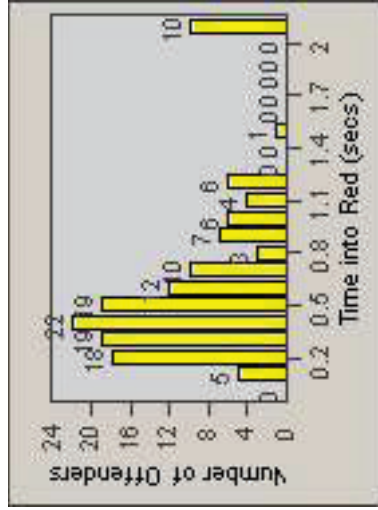

CONTRACT: Santa Clarita LOCATION: SCL-NRBC-01 Bouquet Canyon Road
 DATE FROM: 01-Apr-2011 DATE TO: 30-Jun-2011

LANE 4

LANE TOTAL

Redflex Redlight Offender Statistics

CONTRACT: Santa Clarita LOCATION: SCL-NRBC-01 Bouquet Canyon Road
 DATE FROM: 01-Apr-2011 DATE TO: 30-Jun-2011

Redflex Redlight Offender Statistics

CONTRACT: Santa Clarita LOCATION: SCL-NRMB-01 McBean Pkwy / Newhall Ranch Rd
 DATE FROM: 01-Apr-2011 DATE TO: 30-Jun-2011

LANE 1

LANE 2

LANE 3

Redflex Redlight Offender Statistics