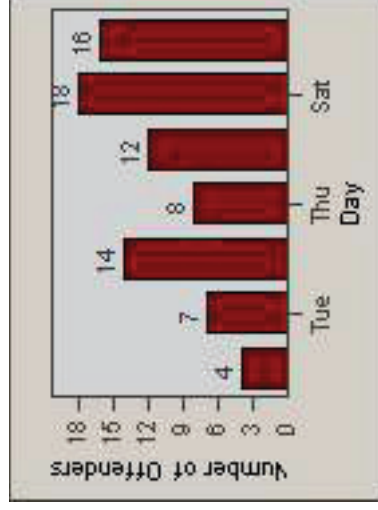

CONTRACT: Santa Clarita LOCATION: SCL-MMMB-01 McBean Pkwy / Magic Mtn Pkwy
DATE FROM: 01-Apr-2011 DATE TO: 30-Jun-2011

LANE 4

LANE TOTAL

Redflex Redlight Offender Statistics

CONTRACT: Santa Clarita LOCATION: SCL-MMMB-01 McBean Pkwy / Magic Mtn Pkwy
 DATE FROM: 01-Apr-2011 DATE TO: 30-Jun-2011

Redflex Redlight Offender Statistics

CONTRACT: Santa Clarita LOCATION: SCL-NRBC-01 Bouquet Canyon Road
 DATE FROM: 01-Apr-2011 DATE TO: 30-Jun-2011

LANE 1

LANE 2

LANE 3

Redflex Redlight Offender Statistics