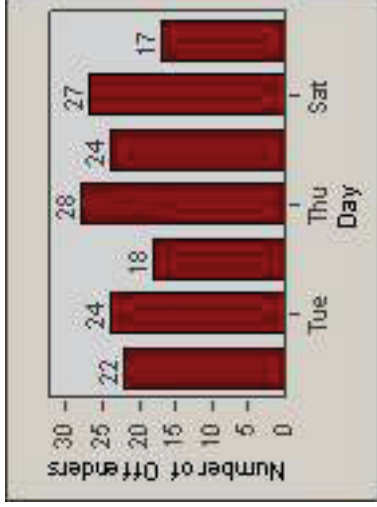

CONTRACT: Santa Clarita LOCATION: SCL-VAMB-03 Valencia Blvd.
 DATE FROM: 01-Apr-2011 DATE TO: 30-Jun-2011

Redflex Redlight Offender Statistics

CONTRACT: Santa Clarita **LOCATION:** SCL-WCSC-01 Soledad Canyon Rd / Whites Canyon Rd
DATE FROM: 01-Apr-2011 **DATE TO:** 30-Jun-2011

LANE 1

LANE 2

LANE 3

Redflex Redlight Offender Statistics

CONTRACT: Santa Clarita LOCATION: SCL-WCSC-01 Soledad Canyon Rd / Whites Canyon Rd
DATE FROM: 01-Apr-2011 DATE TO: 30-Jun-2011

LANE 4

LANE TOTAL

Redflex Redlight Offender Statistics

CONTRACT: Santa Clarita LOCATION: SCL-WCSC-01 Soledad Canyon Rd / Whites Canyon Rd
 DATE FROM: 01-Apr-2011 DATE TO: 30-Jun-2011

Redflex Redlight Offender Statistics

CONTRACT: Santa Clarita LOCATION: SCL-WCSC-03 Whites Canyon Rd / Soledad Canyon Rd
 DATE FROM: 01-Apr-2011 DATE TO: 30-Jun-2011