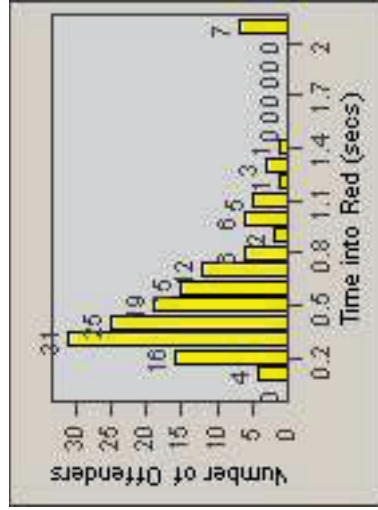

CONTRACT: Santa Clarita LOCATION: SCL-NRBC-01 Bouquet Canyon Road
 DATE FROM: 01-Apr-2011 DATE TO: 30-Jun-2011

LANE 4

LANE TOTAL

Redflex Redlight Offender Statistics

CONTRACT: Santa Clarita LOCATION: SCL-NRBC-01 Bouquet Canyon Road
 DATE FROM: 01-Apr-2011 DATE TO: 30-Jun-2011

Redflex Redlight Offender Statistics

CONTRACT: Santa Clarita LOCATION: SCL-NRMB-01 McBean Pkwy / Newhall Ranch Rd
 DATE FROM: 01-Apr-2011 DATE TO: 30-Jun-2011

LANE 1

LANE 2

LANE 3

Redflex Redlight Offender Statistics