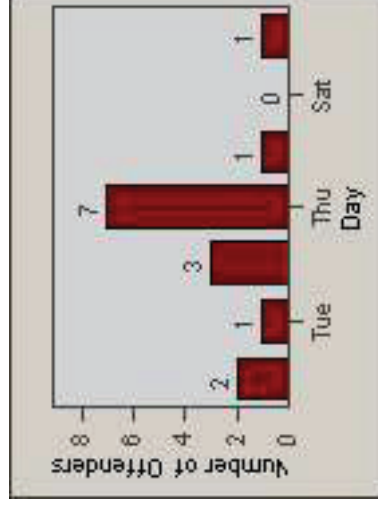

LANE 1

LANE 2

LANE 3

Redflex Redlight Offender Statistics

CONTRACT: Santa Clarita LOCATION: SCL-VAMB-03 Valencia Blvd.
 DATE FROM: 01-Apr-2011 DATE TO: 30-Jun-2011

LANE 4

LANE TOTAL

Redflex Redlight Offender Statistics

CONTRACT: Santa Clarita LOCATION: SCL-VAMB-03 Valencia Blvd.
 DATE FROM: 01-Apr-2011 DATE TO: 30-Jun-2011

Redflex Redlight Offender Statistics

CONTRACT: Santa Clarita **LOCATION:** SCL-WCSC-01 Soledad Canyon Rd / Whites Canyon Rd
DATE FROM: 01-Apr-2011 **DATE TO:** 30-Jun-2011