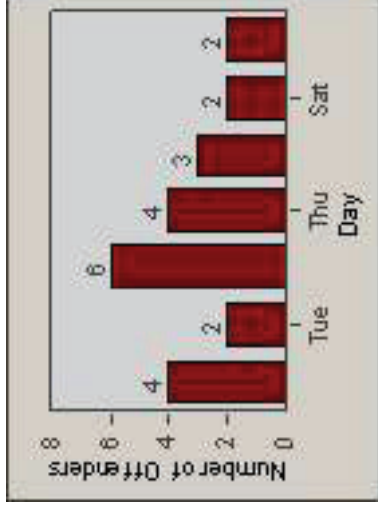

Redflex Redlight Offender Statistics

CONTRACT: Santa Clarita **LOCATION:** SCL-BCNR-01 Bouquet Canyon Road
DATE FROM: 01-Apr-2011 **DATE TO:** 30-Jun-2011

LANE 1

LANE 2

LANE 3

Redflex Redlight Offender Statistics

CONTRACT: Santa Clarita **LOCATION:** SCL-BCNR-01 Bouquet Canyon Road
DATE FROM: 01-Apr-2011 **DATE TO:** 30-Jun-2011

LANE 4

LANE TOTAL

Redflex Redlight Offender Statistics

CONTRACT: Santa Clarita **LOCATION:** SCL-BCNR-01 Bouquet Canyon Road
DATE FROM: 01-Apr-2011 **DATE TO:** 30-Jun-2011

Redflex Redlight Offender Statistics

CONTRACT: Santa Clarita LOCATION: SCL-BCSC-01 Bouquet Canyon / Seco Canyon
 DATE FROM: 01-Apr-2011 DATE TO: 30-Jun-2011

LANE 1

LANE 2

LANE 3

Redflex Redlight Offender Statistics