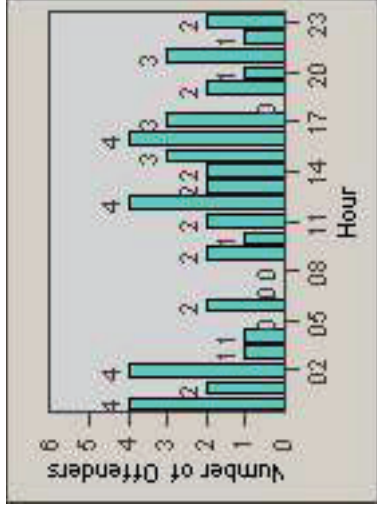

Redflex Redlight Offender Statistics

CONTRACT: Santa Clarita   LOCATION: SCL-OVLY-01 Orchard Village Dr / Lyons
DATE FROM: 01-Apr-2011   DATE TO: 30-Jun-2011

LANE 1

LANE 2