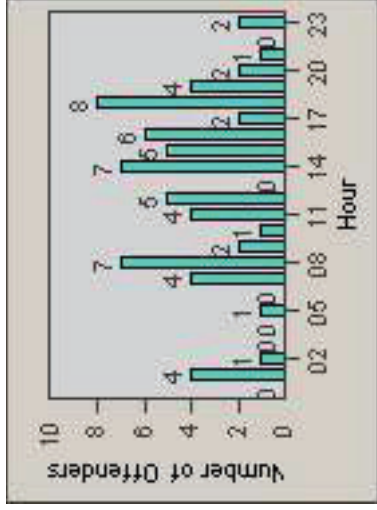

Redflex Redlight Offender Statistics

CONTRACT: Santa Clarita   **LOCATION:** SCL-WCSC-01 Soledad Canyon Rd / Whites Canyon Rd
DATE FROM: 01-Apr-2011   **DATE TO:** 30-Jun-2011

LANE 1

LANE 2