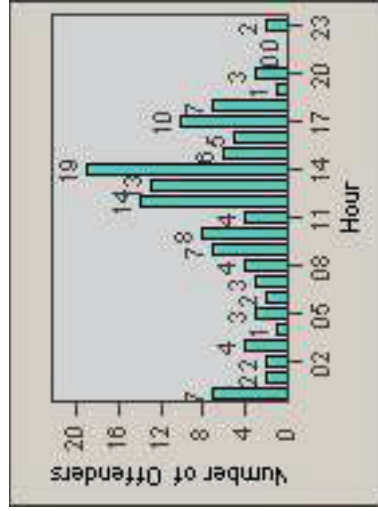

Redflex Redlight Offender Statistics

CONTRACT: Santa Clarita LOCATION: SCL-VAMB-01 Valencia Blvd.
 DATE FROM: 01-Apr-2011 DATE TO: 30-Jun-2011

LANE 1

LANE 2

LANE 3

Redflex Redlight Offender Statistics

CONTRACT: Santa Clarita **LOCATION:** SCL-VAMB-01 Valencia Blvd.
DATE FROM: 01-Apr-2011 **DATE TO:** 30-Jun-2011

LANE 4

LANE TOTAL

Redflex Redlight Offender Statistics

CONTRACT: Santa Clarita LOCATION: SCL-VAMB-01 Valencia Blvd.
 DATE FROM: 01-Apr-2011 DATE TO: 30-Jun-2011

Redflex Redlight Offender Statistics

CONTRACT: Santa Clarita LOCATION: SCL-VAMB-03 Valencia Blvd.
 DATE FROM: 01-Apr-2011 DATE TO: 30-Jun-2011

LANE 1

LANE 2

LANE 3

Redflex Redlight Offender Statistics

CONTRACT: Santa Clarita LOCATION: SCL-VAMB-03 Valencia Blvd.
 DATE FROM: 01-Apr-2011 DATE TO: 30-Jun-2011

LANE 4

LANE TOTAL

Redflex Redlight Offender Statistics