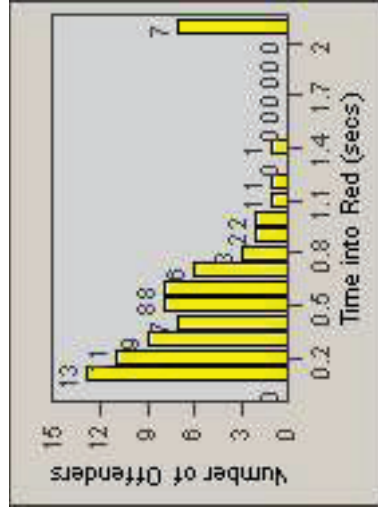

Redflex Redlight Offender Statistics

CONTRACT: Santa Clarita LOCATION: SCL-NRBC-01 Bouquet Canyon Road
DATE FROM: 01-Apr-2011 DATE TO: 30-Jun-2011

LANE 1

LANE 2