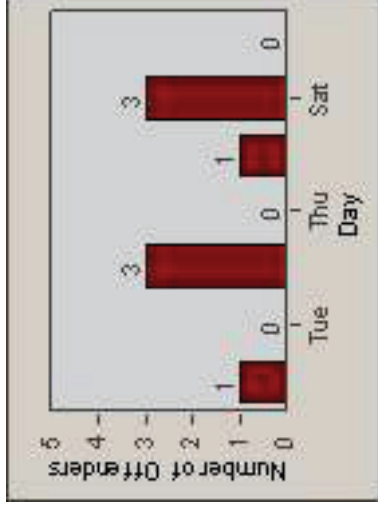

LANE 1

LANE 2

LANE 3

Redflex Redlight Offender Statistics

CONTRACT: Santa Clarita LOCATION: SCL-VAMB-03 Valencia Blvd.
 DATE FROM: 01-Apr-2011 DATE TO: 30-Jun-2011

LANE 4

LANE TOTAL

Redflex Redlight Offender Statistics