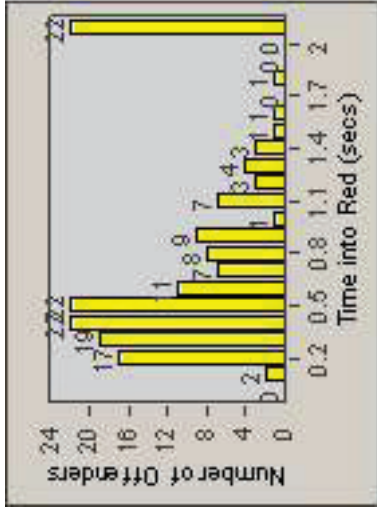

CONTRACT: Santa Clarita LOCATION: SCL-VAMB-03 Valencia Blvd.
 DATE FROM: 01-Apr-2011 DATE TO: 30-Jun-2011

Redflex Redlight Offender Statistics

CONTRACT: Santa Clarita **LOCATION:** SCL-WCSC-01 Soledad Canyon Rd / Whites Canyon Rd
DATE FROM: 01-Apr-2011 **DATE TO:** 30-Jun-2011

LANE 1

LANE 2

LANE 3

Redflex Redlight Offender Statistics

CONTRACT: Santa Clarita LOCATION: SCL-WCSC-01 Soledad Canyon Rd / Whites Canyon Rd
DATE FROM: 01-Apr-2011 DATE TO: 30-Jun-2011

LANE 4

LANE TOTAL

Redflex Redlight Offender Statistics

CONTRACT: Santa Clarita LOCATION: SCL-WCSC-01 Soledad Canyon Rd / Whites Canyon Rd
 DATE FROM: 01-Apr-2011 DATE TO: 30-Jun-2011

Redflex Redlight Offender Statistics

CONTRACT: Santa Clarita LOCATION: SCL-WCSC-03 Whites Canyon Rd / Soledad Canyon Rd
 DATE FROM: 01-Apr-2011 DATE TO: 30-Jun-2011