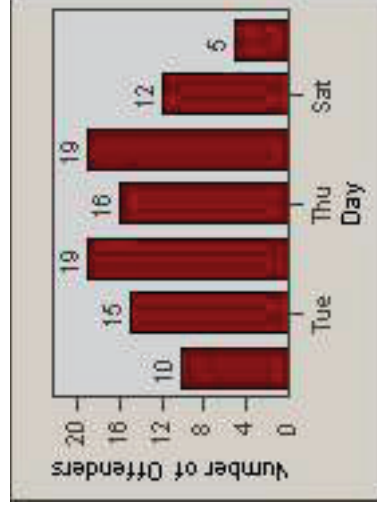

CONTRACT: Santa Clarita LOCATION: SCL-BCSC-01 Bouquet Canyon / Seco Canyon
 DATE FROM: 01-Apr-2011 DATE TO: 30-Jun-2011

LANE 4

LANE TOTAL

Redflex Redlight Offender Statistics

CONTRACT: Santa Clarita LOCATION: SCL-BCSC-01 Bouquet Canyon / Seco Canyon
 DATE FROM: 01-Apr-2011 DATE TO: 30-Jun-2011

Redflex Redlight Offender Statistics

CONTRACT: Santa Clarita LOCATION: SCL-MMMB-01 McBean Pkwy / Magic Mtn Pkwy
 DATE FROM: 01-Apr-2011 DATE TO: 30-Jun-2011

LANE 1

LANE 2

LANE 3

Redflex Redlight Offender Statistics