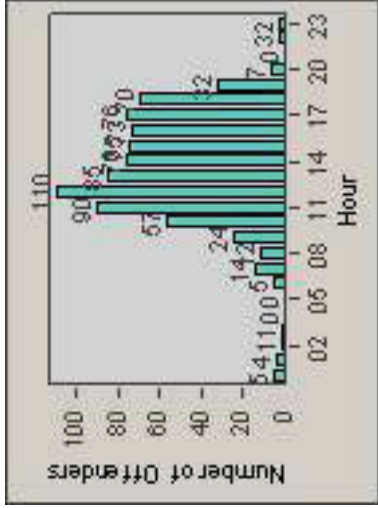

Redflex Redlight Offender Statistics

CONTRACT: Santa Clarita LOCATION: SCL-VAMB-01 Valencia Blvd.
 DATE FROM: 01-Apr-2011 DATE TO: 30-Jun-2011

LANE 1

LANE 2

LANE 3

Redflex Redlight Offender Statistics

CONTRACT: Santa Clarita **LOCATION:** SCL-VAMB-01 Valencia Blvd.
DATE FROM: 01-Apr-2011 **DATE TO:** 30-Jun-2011

LANE 4

LANE TOTAL

Redflex Redlight Offender Statistics

CONTRACT: Santa Clarita LOCATION: SCL-VAMB-01 Valencia Blvd.
 DATE FROM: 01-Apr-2011 DATE TO: 30-Jun-2011

Redflex Redlight Offender Statistics

CONTRACT: Santa Clarita LOCATION: SCL-VAMB-03 Valencia Blvd.
 DATE FROM: 01-Apr-2011 DATE TO: 30-Jun-2011

LANE 1

LANE 2

LANE 3

Redflex Redlight Offender Statistics

CONTRACT: Santa Clarita LOCATION: SCL-VAMB-03 Valencia Blvd.
 DATE FROM: 01-Apr-2011 DATE TO: 30-Jun-2011

LANE 4

LANE TOTAL

Redflex Redlight Offender Statistics