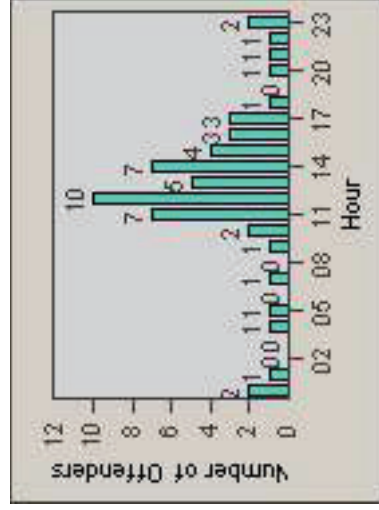

Redflex Redlight Offender Statistics

CONTRACT: Santa Clarita LOCATION: SCL-NRBC-01 Bouquet Canyon Road
 DATE FROM: 01-Apr-2011 DATE TO: 30-Jun-2011

LANE 1

LANE 2

LANE 3

Redflex Redlight Offender Statistics