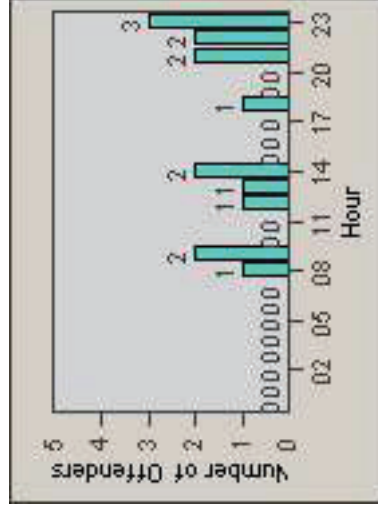

LANE 4

LANE TOTAL

Redflex Redlight Offender Statistics

CONTRACT: Santa Clarita LOCATION: SCL-VAMB-01 Valencia Blvd.
 DATE FROM: 01-Apr-2011 DATE TO: 30-Jun-2011

Redflex Redlight Offender Statistics

CONTRACT: Santa Clarita LOCATION: SCL-VAMB-03 Valencia Blvd.
 DATE FROM: 01-Apr-2011 DATE TO: 30-Jun-2011

LANE 1

LANE 2

LANE 3

Redflex Redlight Offender Statistics

CONTRACT: Santa Clarita LOCATION: SCL-VAMB-03 Valencia Blvd.
 DATE FROM: 01-Apr-2011 DATE TO: 30-Jun-2011

LANE 4

LANE TOTAL

Redflex Redlight Offender Statistics

CONTRACT: Santa Clarita LOCATION: SCL-VAMB-03 Valencia Blvd.
 DATE FROM: 01-Apr-2011 DATE TO: 30-Jun-2011

Redflex Redlight Offender Statistics

CONTRACT: Santa Clarita **LOCATION:** SCL-WCSC-01 Soledad Canyon Rd / Whites Canyon Rd
DATE FROM: 01-Apr-2011 **DATE TO:** 30-Jun-2011