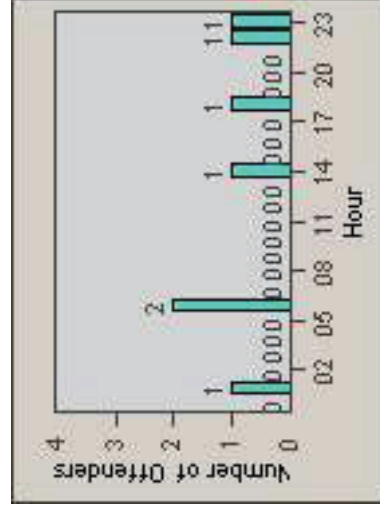

Redflex Redlight Offender Statistics

CONTRACT: Santa Clarita LOCATION: SCL-VAMB-01 Valencia Blvd.
 DATE FROM: 01-Apr-2011 DATE TO: 30-Jun-2011

LANE 1

LANE 2

LANE 3

Redflex Redlight Offender Statistics

CONTRACT: Santa Clarita **LOCATION:** SCL-VAMB-01 Valencia Blvd.
DATE FROM: 01-Apr-2011 **DATE TO:** 30-Jun-2011

LANE 4

LANE TOTAL

Redflex Redlight Offender Statistics

CONTRACT: Santa Clarita LOCATION: SCL-VAMB-01 Valencia Blvd.
 DATE FROM: 01-Apr-2011 DATE TO: 30-Jun-2011

Redflex Redlight Offender Statistics

CONTRACT: Santa Clarita LOCATION: SCL-VAMB-03 Valencia Blvd.
 DATE FROM: 01-Apr-2011 DATE TO: 30-Jun-2011