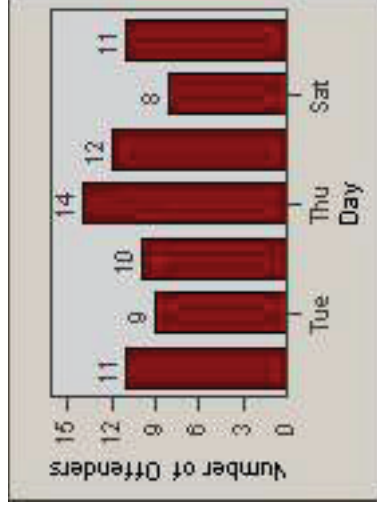

Redflex Redlight Offender Statistics

CONTRACT: Santa Clarita LOCATION: SCL-OVLY-01 Orchard Village Dr / Lyons
 DATE FROM: 01-Apr-2011 DATE TO: 30-Jun-2011

LANE 1

LANE 2

LANE 3

Redflex Redlight Offender Statistics