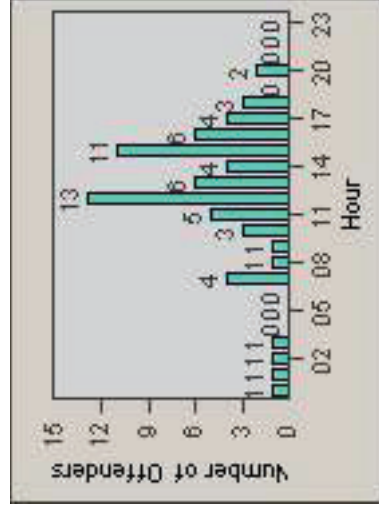

Redflex Redlight Offender Statistics

CONTRACT: Santa Clarita **LOCATION:** SCL-BCNR-01 Bouquet Canyon Road
DATE FROM: 01-Apr-2011 **DATE TO:** 30-Jun-2011

LANE 1

LANE 2

LANE 3

Redflex Redlight Offender Statistics

CONTRACT: Santa Clarita **LOCATION:** SCL-BCNR-01 Bouquet Canyon Road
DATE FROM: 01-Apr-2011 **DATE TO:** 30-Jun-2011

LANE 4

LANE TOTAL

Redflex Redlight Offender Statistics

CONTRACT: Santa Clarita **LOCATION:** SCL-BCNR-01 Bouquet Canyon Road
DATE FROM: 01-Apr-2011 **DATE TO:** 30-Jun-2011