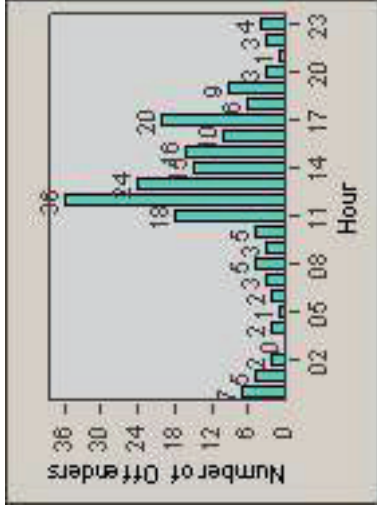

CONTRACT: Santa Clarita LOCATION: SCL-NRBC-01 Bouquet Canyon Road
 DATE FROM: 01-Apr-2011 DATE TO: 30-Jun-2011

LANE 4

LANE TOTAL

Redflex Redlight Offender Statistics

CONTRACT: Santa Clarita LOCATION: SCL-NRBC-01 Bouquet Canyon Road
 DATE FROM: 01-Apr-2011 DATE TO: 30-Jun-2011

Redflex Redlight Offender Statistics

CONTRACT: Santa Clarita LOCATION: SCL-NRMB-01 McBean Pkwy / Newhall Ranch Rd
 DATE FROM: 01-Apr-2011 DATE TO: 30-Jun-2011

LANE 1

LANE 2

LANE 3

Redflex Redlight Offender Statistics