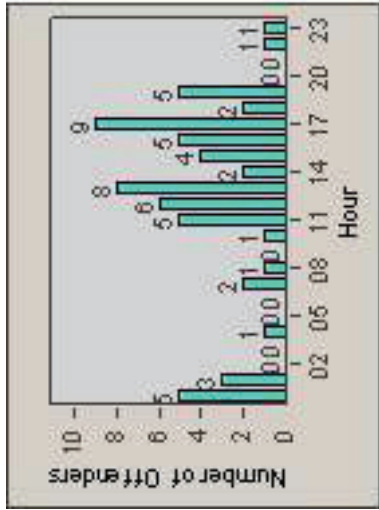

Redflex Redlight Offender Statistics

CONTRACT: Santa Clarita LOCATION: SCL-NRBC-01 Bouquet Canyon Road
 DATE FROM: 01-Apr-2011 DATE TO: 30-Jun-2011

LANE 1

LANE 2

LANE 3

Redflex Redlight Offender Statistics

CONTRACT: Santa Clarita LOCATION: SCL-NRBC-01 Bouquet Canyon Road
 DATE FROM: 01-Apr-2011 DATE TO: 30-Jun-2011

LANE 4

LANE TOTAL

Redflex Redlight Offender Statistics

CONTRACT: Santa Clarita LOCATION: SCL-NRBC-01 Bouquet Canyon Road
 DATE FROM: 01-Apr-2011 DATE TO: 30-Jun-2011