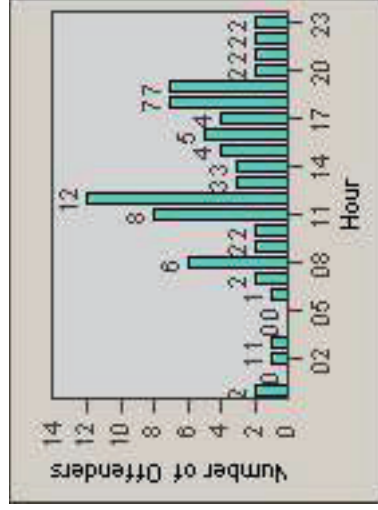

Redflex Redlight Offender Statistics

CONTRACT: Santa Clarita **LOCATION:** SCL-BCNR-01 Bouquet Canyon Road
DATE FROM: 01-Apr-2011 **DATE TO:** 30-Jun-2011

LANE 1

LANE 2

LANE 3

Redflex Redlight Offender Statistics

CONTRACT: Santa Clarita **LOCATION:** SCL-BCNR-01 Bouquet Canyon Road
DATE FROM: 01-Apr-2011 **DATE TO:** 30-Jun-2011

LANE 4

LANE TOTAL

Redflex Redlight Offender Statistics

CONTRACT: Santa Clarita **LOCATION:** SCL-BCNR-01 Bouquet Canyon Road
DATE FROM: 01-Apr-2011 **DATE TO:** 30-Jun-2011

Redflex Redlight Offender Statistics

CONTRACT: Santa Clarita LOCATION: SCL-BCSC-01 Bouquet Canyon / Seco Canyon
 DATE FROM: 01-Apr-2011 DATE TO: 30-Jun-2011

LANE 1

LANE 2

LANE 3

Redflex Redlight Offender Statistics