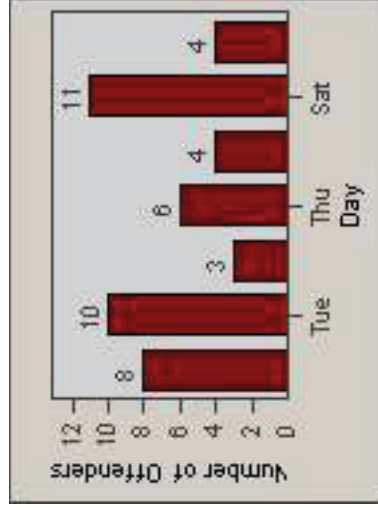

Redflex Redlight Offender Statistics

CONTRACT: Santa Clarita **LOCATION:** SCL-BCNR-01 Bouquet Canyon Road
DATE FROM: 01-Apr-2011 **DATE TO:** 30-Jun-2011

LANE 1

LANE 2

LANE 3

Redflex Redlight Offender Statistics

CONTRACT: Santa Clarita **LOCATION:** SCL-BCNR-01 Bouquet Canyon Road
DATE FROM: 01-Apr-2011 **DATE TO:** 30-Jun-2011

LANE 4

LANE TOTAL

Redflex Redlight Offender Statistics

CONTRACT: Santa Clarita **LOCATION:** SCL-BCNR-01 Bouquet Canyon Road
DATE FROM: 01-Apr-2011 **DATE TO:** 30-Jun-2011

Redflex Redlight Offender Statistics

CONTRACT: Santa Clarita LOCATION: SCL-BCSC-01 Bouquet Canyon / Seco Canyon
 DATE FROM: 01-Apr-2011 DATE TO: 30-Jun-2011

LANE 1

LANE 2

LANE 3

Redflex Redlight Offender Statistics