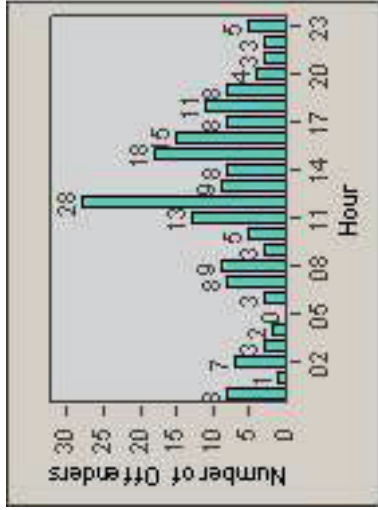

Redflex Redlight Offender Statistics

CONTRACT: Santa Clarita **LOCATION:** SCL-BCNR-01 Bouquet Canyon Road
DATE FROM: 01-Apr-2011 **DATE TO:** 30-Jun-2011

LANE 1

LANE 2

LANE 3

Redflex Redlight Offender Statistics

CONTRACT: Santa Clarita **LOCATION:** SCL-BCNR-01 Bouquet Canyon Road
DATE FROM: 01-Apr-2011 **DATE TO:** 30-Jun-2011

LANE 4

LANE TOTAL

Redflex Redlight Offender Statistics

CONTRACT: Santa Clarita **LOCATION:** SCL-BCNR-01 Bouquet Canyon Road
DATE FROM: 01-Apr-2011 **DATE TO:** 30-Jun-2011

Redflex Redlight Offender Statistics

CONTRACT: Santa Clarita LOCATION: SCL-BCSC-01 Bouquet Canyon / Seco Canyon
 DATE FROM: 01-Apr-2011 DATE TO: 30-Jun-2011

LANE 1

LANE 2

LANE 3

Redflex Redlight Offender Statistics