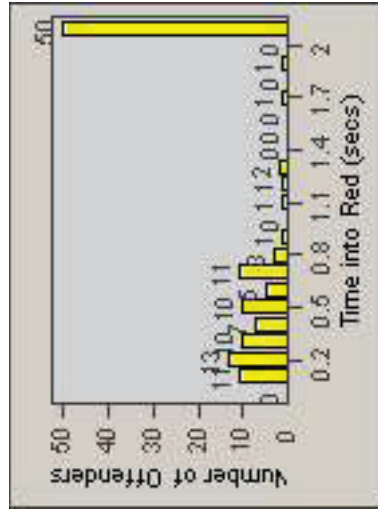

Redflex Redlight Offender Statistics

CONTRACT: Santa Clarita LOCATION: SCL-VAMB-01 Valencia Blvd.
 DATE FROM: 01-Apr-2011 DATE TO: 30-Jun-2011

LANE 1

LANE 2

LANE 3

Redflex Redlight Offender Statistics

CONTRACT: Santa Clarita **LOCATION:** SCL-VAMB-01 Valencia Blvd.
DATE FROM: 01-Apr-2011 **DATE TO:** 30-Jun-2011

LANE 4

LANE TOTAL

Redflex Redlight Offender Statistics

CONTRACT: Santa Clarita LOCATION: SCL-VAMB-01 Valencia Blvd.
 DATE FROM: 01-Apr-2011 DATE TO: 30-Jun-2011

Redflex Redlight Offender Statistics

CONTRACT: Santa Clarita LOCATION: SCL-VAMB-03 Valencia Blvd.
 DATE FROM: 01-Apr-2011 DATE TO: 30-Jun-2011

LANE 1

LANE 2

LANE 3

Redflex Redlight Offender Statistics

CONTRACT: Santa Clarita LOCATION: SCL-VAMB-03 Valencia Blvd.
 DATE FROM: 01-Apr-2011 DATE TO: 30-Jun-2011

LANE 4

LANE TOTAL

Redflex Redlight Offender Statistics