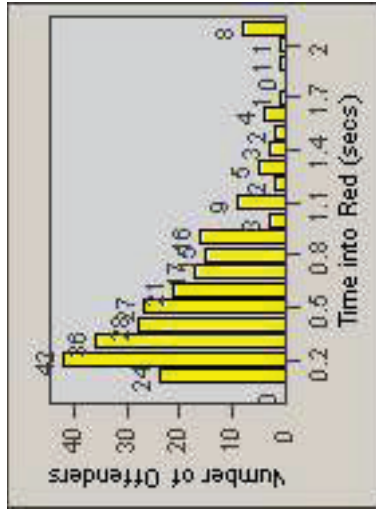

CONTRACT: Santa Clarita LOCATION: SCL-OVLY-01 Orchard Village Dr / Lyons
DATE FROM: 01-Apr-2011 DATE TO: 30-Jun-2011

LANE 4

LANE TOTAL

Redflex Redlight Offender Statistics

CONTRACT: Santa Clarita LOCATION: SCL-OVLY-01 Orchard Village Dr / Lyons
 DATE FROM: 01-Apr-2011 DATE TO: 30-Jun-2011

Redflex Redlight Offender Statistics

CONTRACT: Santa Clarita LOCATION: SCL-VAMB-01 Valencia Blvd.
 DATE FROM: 01-Apr-2011 DATE TO: 30-Jun-2011

LANE 1

LANE 2

LANE 3

Redflex Redlight Offender Statistics

CONTRACT: Santa Clarita **LOCATION:** SCL-VAMB-01 Valencia Blvd.
DATE FROM: 01-Apr-2011 **DATE TO:** 30-Jun-2011