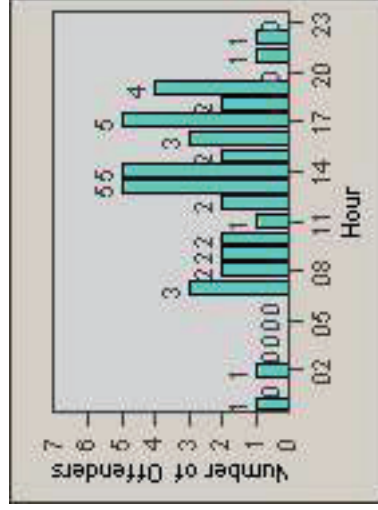

CONTRACT: Santa Clarita **LOCATION:** SCL-BCNR-01 Bouquet Canyon Road
DATE FROM: 01-Apr-2011 **DATE TO:** 30-Jun-2011

LANE 4

LANE TOTAL

Redflex Redlight Offender Statistics

CONTRACT: Santa Clarita **LOCATION:** SCL-BCNR-01 Bouquet Canyon Road
DATE FROM: 01-Apr-2011 **DATE TO:** 30-Jun-2011

Redflex Redlight Offender Statistics

CONTRACT: Santa Clarita LOCATION: SCL-BCSC-01 Bouquet Canyon / Seco Canyon
 DATE FROM: 01-Apr-2011 DATE TO: 30-Jun-2011

LANE 1

LANE 2

LANE 3

Redflex Redlight Offender Statistics

CONTRACT: Santa Clarita LOCATION: SCL-BCSC-01 Bouquet Canyon / Seco Canyon
 DATE FROM: 01-Apr-2011 DATE TO: 30-Jun-2011

LANE 4

LANE TOTAL

Redflex Redlight Offender Statistics

CONTRACT: Santa Clarita LOCATION: SCL-BCSC-01 Bouquet Canyon / Seco Canyon
 DATE FROM: 01-Apr-2011 DATE TO: 30-Jun-2011