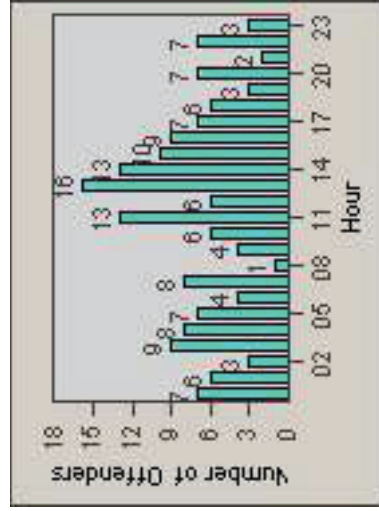

Redflex Redlight Offender Statistics

CONTRACT: Santa Clarita LOCATION: SCL-VAMB-01 Valencia Blvd.
 DATE FROM: 01-Apr-2011 DATE TO: 30-Jun-2011

LANE 1

LANE 2

LANE 3

Redflex Redlight Offender Statistics

CONTRACT: Santa Clarita **LOCATION:** SCL-VAMB-01 Valencia Blvd.
DATE FROM: 01-Apr-2011 **DATE TO:** 30-Jun-2011

LANE 4

LANE TOTAL

Redflex Redlight Offender Statistics

CONTRACT: Santa Clarita LOCATION: SCL-VAMB-01 Valencia Blvd.
 DATE FROM: 01-Apr-2011 DATE TO: 30-Jun-2011

Redflex Redlight Offender Statistics

CONTRACT: Santa Clarita LOCATION: SCL-VAMB-03 Valencia Blvd.
 DATE FROM: 01-Apr-2011 DATE TO: 30-Jun-2011

LANE 1

LANE 2

LANE 3

Redflex Redlight Offender Statistics

CONTRACT: Santa Clarita LOCATION: SCL-VAMB-03 Valencia Blvd.
 DATE FROM: 01-Apr-2011 DATE TO: 30-Jun-2011

LANE 4

LANE TOTAL

Redflex Redlight Offender Statistics