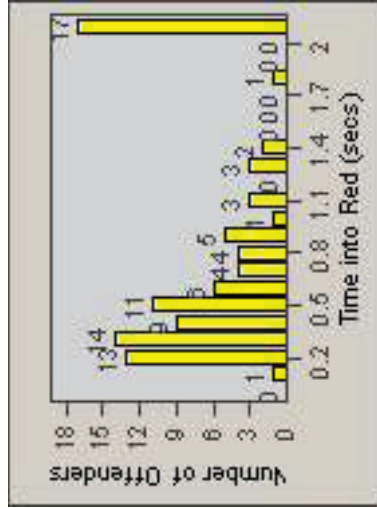

Redflex Redlight Offender Statistics

CONTRACT: Santa Clarita   **LOCATION:** SCL-WCSC-01 Soledad Canyon Rd / Whites Canyon Rd
DATE FROM: 01-Apr-2011   **DATE TO:** 30-Jun-2011

LANE 1

LANE 2

LANE 3