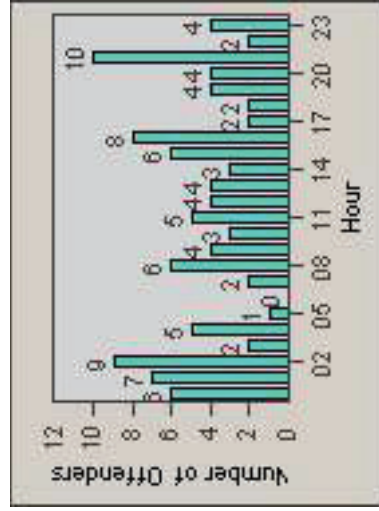

CONTRACT: Santa Clarita **LOCATION:** SCL-BCNR-01 Bouquet Canyon Road
DATE FROM: 01-Apr-2011 **DATE TO:** 30-Jun-2011

LANE 4

LANE TOTAL

Redflex Redlight Offender Statistics

CONTRACT: Santa Clarita **LOCATION:** SCL-BCNR-01 Bouquet Canyon Road
DATE FROM: 01-Apr-2011 **DATE TO:** 30-Jun-2011

Redflex Redlight Offender Statistics

CONTRACT: Santa Clarita LOCATION: SCL-BCSC-01 Bouquet Canyon / Seco Canyon
 DATE FROM: 01-Apr-2011 DATE TO: 30-Jun-2011

LANE 1

LANE 2

LANE 3

Redflex Redlight Offender Statistics