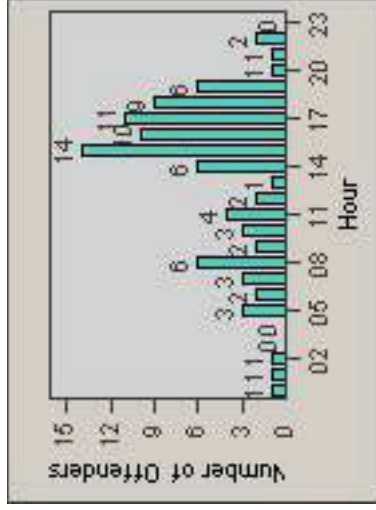

Redflex Redlight Offender Statistics

CONTRACT: Santa Clarita   LOCATION: SCL-MMMB-01 McBean Pkwy / Magic Mtn Pkwy
DATE FROM: 01-Apr-2011   DATE TO: 30-Jun-2011

LANE 1

LANE 2