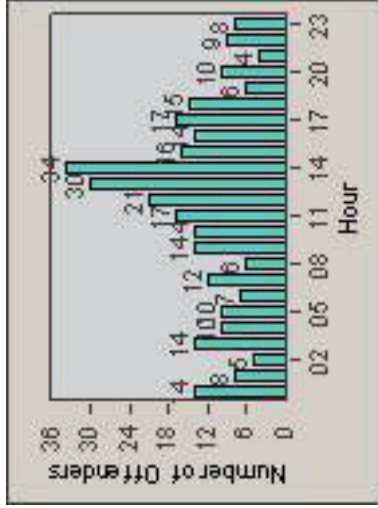

LANE 4

LANE TOTAL

Redflex Redlight Offender Statistics

CONTRACT: Santa Clarita LOCATION: SCL-VAMB-01 Valencia Blvd.
 DATE FROM: 01-Apr-2011 DATE TO: 30-Jun-2011

Redflex Redlight Offender Statistics

CONTRACT: Santa Clarita LOCATION: SCL-VAMB-03 Valencia Blvd.
 DATE FROM: 01-Apr-2011 DATE TO: 30-Jun-2011

LANE 1

LANE 2

LANE 3

Redflex Redlight Offender Statistics

CONTRACT: Santa Clarita LOCATION: SCL-VAMB-03 Valencia Blvd.
 DATE FROM: 01-Apr-2011 DATE TO: 30-Jun-2011

LANE 4

LANE TOTAL

Redflex Redlight Offender Statistics

CONTRACT: Santa Clarita LOCATION: SCL-VAMB-03 Valencia Blvd.
 DATE FROM: 01-Apr-2011 DATE TO: 30-Jun-2011

Redflex Redlight Offender Statistics

CONTRACT: Santa Clarita **LOCATION:** SCL-WCSC-01 Soledad Canyon Rd / Whites Canyon Rd
DATE FROM: 01-Apr-2011 **DATE TO:** 30-Jun-2011