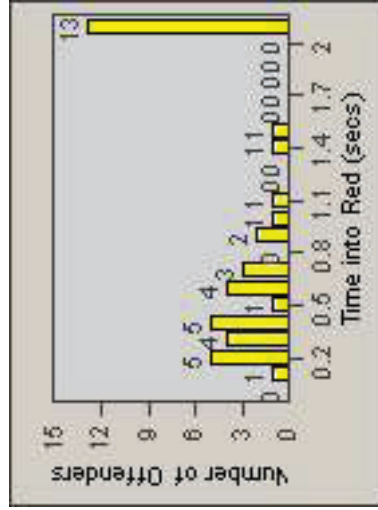

Redflex Redlight Offender Statistics

CONTRACT: Santa Clarita LOCATION: SCL-BCSC-01 Bouquet Canyon / Seco Canyon
 DATE FROM: 01-Apr-2011 DATE TO: 30-Jun-2011

LANE 1

LANE 2

LANE 3

Redflex Redlight Offender Statistics

CONTRACT: Santa Clarita LOCATION: SCL-BCSC-01 Bouquet Canyon / Seco Canyon
 DATE FROM: 01-Apr-2011 DATE TO: 30-Jun-2011

LANE 4

LANE TOTAL

Redflex Redlight Offender Statistics

CONTRACT: Santa Clarita LOCATION: SCL-BCSC-01 Bouquet Canyon / Seco Canyon
 DATE FROM: 01-Apr-2011 DATE TO: 30-Jun-2011