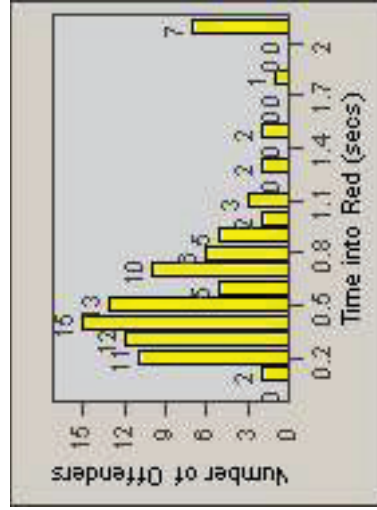

Redflex Redlight Offender Statistics

CONTRACT: Santa Clarita LOCATION: SCL-MMMB-01 McBean Pkwy / Magic Mtn Pkwy
 DATE FROM: 01-Apr-2011 DATE TO: 30-Jun-2011

LANE 1

LANE 2

LANE 3

Redflex Redlight Offender Statistics