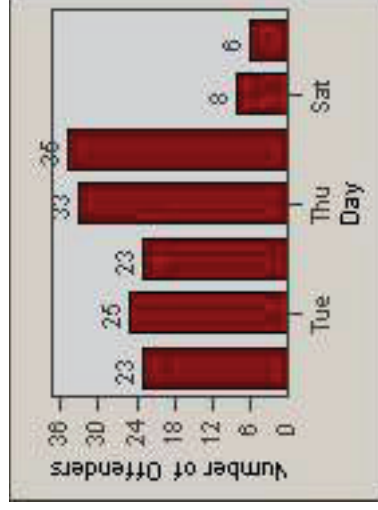

Redflex Redlight Offender Statistics

CONTRACT: Santa Clarita   LOCATION: SCL-NRMB-01 McBean Pkwy / Newhall Ranch Rd
DATE FROM: 01-Apr-2011   DATE TO: 30-Jun-2011

LANE 1

LANE 2