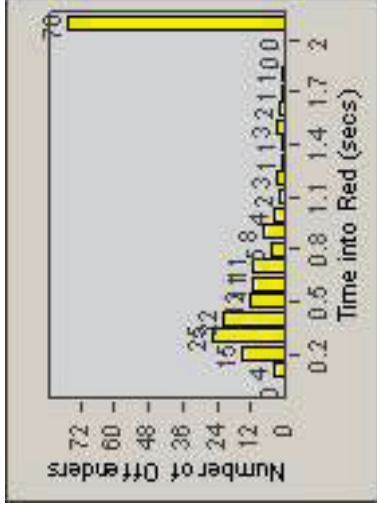

Redflex Redlight Offender Statistics

CONTRACT: Santa Clarita LOCATION: SCL-BCSC-01 Bouquet Canyon / Seco Canyon
 DATE FROM: 01-Apr-2011 DATE TO: 30-Jun-2011

LANE 1

LANE 2

LANE 3

Redflex Redlight Offender Statistics

CONTRACT: Santa Clarita LOCATION: SCL-BCSC-01 Bouquet Canyon / Seco Canyon
 DATE FROM: 01-Apr-2011 DATE TO: 30-Jun-2011

LANE 4

LANE TOTAL

Redflex Redlight Offender Statistics

CONTRACT: Santa Clarita LOCATION: SCL-BCSC-01 Bouquet Canyon / Seco Canyon
 DATE FROM: 01-Apr-2011 DATE TO: 30-Jun-2011

Redflex Redlight Offender Statistics

CONTRACT: Santa Clarita LOCATION: SCL-MMMB-01 McBean Pkwy / Magic Mtn Pkwy
 DATE FROM: 01-Apr-2011 DATE TO: 30-Jun-2011

LANE 1

LANE 2

LANE 3

Redflex Redlight Offender Statistics