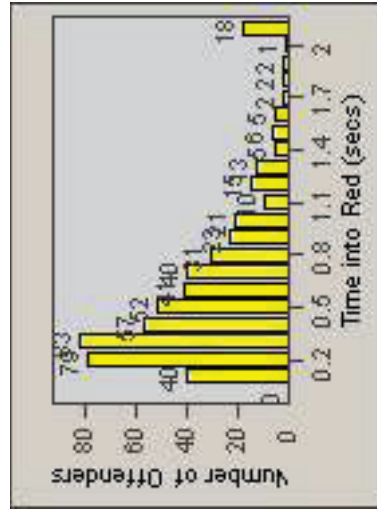

CONTRACT: Santa Clarita LOCATION: SCL-OVLY-01 Orchard Village Dr / Lyons
DATE FROM: 01-Apr-2011 DATE TO: 30-Jun-2011

LANE 4

LANE TOTAL

Redflex Redlight Offender Statistics

CONTRACT: Santa Clarita LOCATION: SCL-OVLY-01 Orchard Village Dr / Lyons
 DATE FROM: 01-Apr-2011 DATE TO: 30-Jun-2011

Redflex Redlight Offender Statistics

CONTRACT: Santa Clarita LOCATION: SCL-VAMB-01 Valencia Blvd.
 DATE FROM: 01-Apr-2011 DATE TO: 30-Jun-2011

LANE 1

LANE 2

LANE 3

Redflex Redlight Offender Statistics

CONTRACT: Santa Clarita **LOCATION:** SCL-VAMB-01 Valencia Blvd.
DATE FROM: 01-Apr-2011 **DATE TO:** 30-Jun-2011