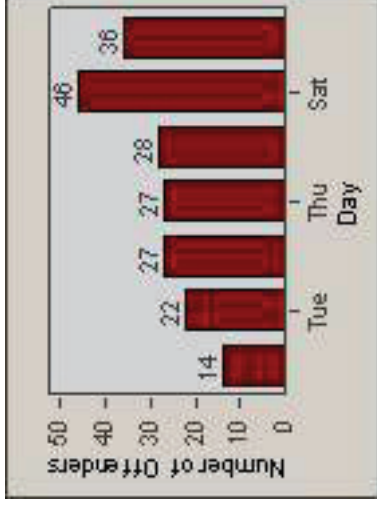

CONTRACT: Santa Clarita LOCATION: SCL-NRBC-01 Bouquet Canyon Road
 DATE FROM: 01-Apr-2011 DATE TO: 30-Jun-2011

LANE 4

LANE TOTAL

Redflex Redlight Offender Statistics

CONTRACT: Santa Clarita LOCATION: SCL-NRBC-01 Bouquet Canyon Road
 DATE FROM: 01-Apr-2011 DATE TO: 30-Jun-2011

Redflex Redlight Offender Statistics

CONTRACT: Santa Clarita LOCATION: SCL-NRMB-01 McBean Pkwy / Newhall Ranch Rd
 DATE FROM: 01-Apr-2011 DATE TO: 30-Jun-2011

LANE 1

LANE 2

LANE 3

Redflex Redlight Offender Statistics