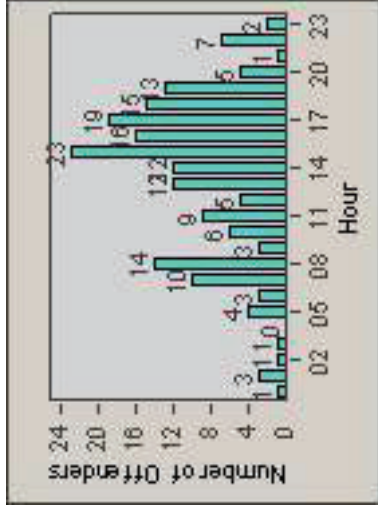

CONTRACT: Santa Clarita LOCATION: SCL-MMMB-01 McBean Pkwy / Magic Mtn Pkwy
DATE FROM: 01-Apr-2011 DATE TO: 30-Jun-2011

LANE 4

LANE TOTAL

Redflex Redlight Offender Statistics

CONTRACT: Santa Clarita LOCATION: SCL-MMMB-01 McBean Pkwy / Magic Mtn Pkwy
 DATE FROM: 01-Apr-2011 DATE TO: 30-Jun-2011

Redflex Redlight Offender Statistics

CONTRACT: Santa Clarita LOCATION: SCL-NRBC-01 Bouquet Canyon Road
 DATE FROM: 01-Apr-2011 DATE TO: 30-Jun-2011

LANE 1

LANE 2

LANE 3

Redflex Redlight Offender Statistics