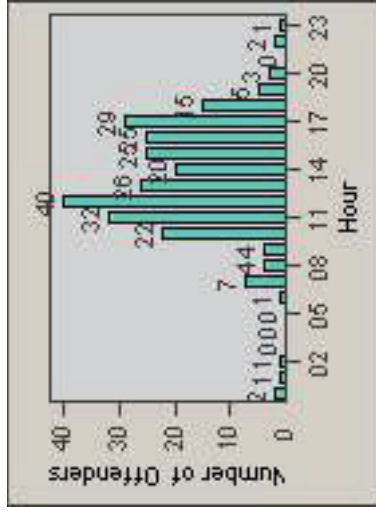

CONTRACT: Santa Clarita LOCATION: SCL-OVLY-01 Orchard Village Dr / Lyons
DATE FROM: 01-Apr-2011 DATE TO: 30-Jun-2011

LANE 4

LANE TOTAL

Redflex Redlight Offender Statistics

CONTRACT: Santa Clarita LOCATION: SCL-OVLY-01 Orchard Village Dr / Lyons
 DATE FROM: 01-Apr-2011 DATE TO: 30-Jun-2011

Redflex Redlight Offender Statistics

CONTRACT: Santa Clarita LOCATION: SCL-VAMB-01 Valencia Blvd.
 DATE FROM: 01-Apr-2011 DATE TO: 30-Jun-2011

LANE 1

LANE 2

LANE 3

Redflex Redlight Offender Statistics

CONTRACT: Santa Clarita **LOCATION:** SCL-VAMB-01 Valencia Blvd.
DATE FROM: 01-Apr-2011 **DATE TO:** 30-Jun-2011