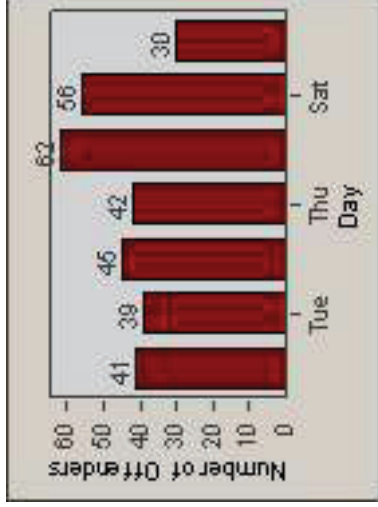

LANE 1

LANE 2

LANE 3

Redflex Redlight Offender Statistics

CONTRACT: Santa Clarita LOCATION: SCL-VAMB-03 Valencia Blvd.
 DATE FROM: 01-Apr-2011 DATE TO: 30-Jun-2011

LANE 4

LANE TOTAL

Redflex Redlight Offender Statistics

CONTRACT: Santa Clarita LOCATION: SCL-VAMB-03 Valencia Blvd.
 DATE FROM: 01-Apr-2011 DATE TO: 30-Jun-2011

Redflex Redlight Offender Statistics

CONTRACT: Santa Clarita **LOCATION:** SCL-WCSC-01 Soledad Canyon Rd / Whites Canyon Rd
DATE FROM: 01-Apr-2011 **DATE TO:** 30-Jun-2011