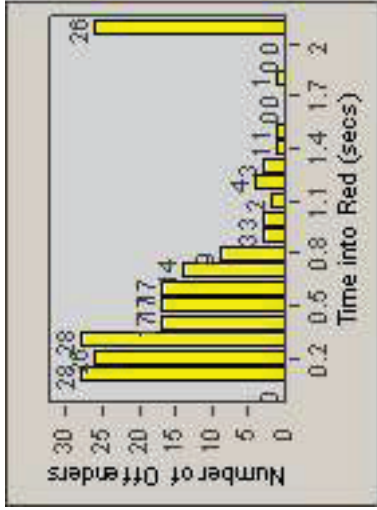

CONTRACT: Santa Clarita LOCATION: SCL-NRBC-01 Bouquet Canyon Road
 DATE FROM: 01-Apr-2011 DATE TO: 30-Jun-2011

LANE 4

LANE TOTAL

Redflex Redlight Offender Statistics

CONTRACT: Santa Clarita LOCATION: SCL-NRBC-01 Bouquet Canyon Road
 DATE FROM: 01-Apr-2011 DATE TO: 30-Jun-2011

Redflex Redlight Offender Statistics

CONTRACT: Santa Clarita LOCATION: SCL-NRMB-01 McBean Pkwy / Newhall Ranch Rd
 DATE FROM: 01-Apr-2011 DATE TO: 30-Jun-2011

LANE 1

LANE 2

LANE 3

Redflex Redlight Offender Statistics