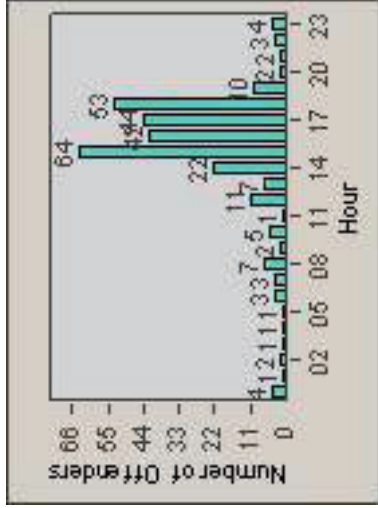

CONTRACT: Santa Clarita LOCATION: SCL-NRMB-01 McBean Pkwy / Newhall Ranch Rd
DATE FROM: 01-Apr-2011 DATE TO: 30-Jun-2011

LANE 4

LANE TOTAL

Redflex Redlight Offender Statistics

CONTRACT: Santa Clarita LOCATION: SCL-NRMB-01 McBean Pkwy / Newhall Ranch Rd
 DATE FROM: 01-Apr-2011 DATE TO: 30-Jun-2011

Redflex Redlight Offender Statistics

CONTRACT: Santa Clarita LOCATION: SCL-OVLY-01 Orchard Village Dr / Lyons
 DATE FROM: 01-Apr-2011 DATE TO: 30-Jun-2011

LANE 1

LANE 2

LANE 3

Redflex Redlight Offender Statistics