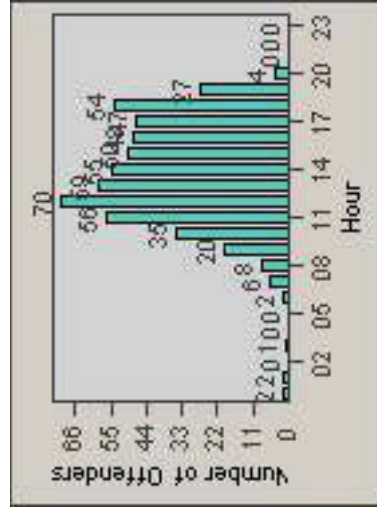

CONTRACT: Santa Clarita LOCATION: SCL-OVLY-01 Orchard Village Dr / Lyons
DATE FROM: 01-Apr-2011 DATE TO: 30-Jun-2011

LANE 4

LANE TOTAL

Redflex Redlight Offender Statistics

CONTRACT: Santa Clarita LOCATION: SCL-OVLY-01 Orchard Village Dr / Lyons
 DATE FROM: 01-Apr-2011 DATE TO: 30-Jun-2011

Redflex Redlight Offender Statistics

CONTRACT: Santa Clarita LOCATION: SCL-VAMB-01 Valencia Blvd.
 DATE FROM: 01-Apr-2011 DATE TO: 30-Jun-2011

LANE 1

LANE 2

LANE 3

Redflex Redlight Offender Statistics

CONTRACT: Santa Clarita **LOCATION:** SCL-VAMB-01 Valencia Blvd.
DATE FROM: 01-Apr-2011 **DATE TO:** 30-Jun-2011