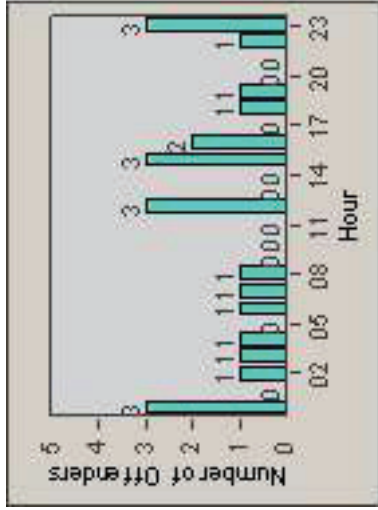

Redflex Redlight Offender Statistics

CONTRACT: Santa Clarita **LOCATION:** SCL-BCNR-01 Bouquet Canyon Road
DATE FROM: 01-Apr-2011 **DATE TO:** 30-Jun-2011

LANE 1

LANE 2

LANE 3

Redflex Redlight Offender Statistics

CONTRACT: Santa Clarita **LOCATION:** SCL-BCNR-01 Bouquet Canyon Road
DATE FROM: 01-Apr-2011 **DATE TO:** 30-Jun-2011

LANE 4

LANE TOTAL

Redflex Redlight Offender Statistics

CONTRACT: Santa Clarita **LOCATION:** SCL-BCNR-01 Bouquet Canyon Road
DATE FROM: 01-Apr-2011 **DATE TO:** 30-Jun-2011

Redflex Redlight Offender Statistics

CONTRACT: Santa Clarita LOCATION: SCL-BCSC-01 Bouquet Canyon / Seco Canyon
 DATE FROM: 01-Apr-2011 DATE TO: 30-Jun-2011

LANE 1

LANE 2

LANE 3

Redflex Redlight Offender Statistics