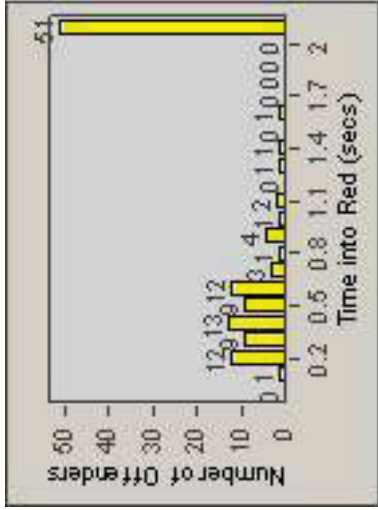

CONTRACT: Santa Clarita LOCATION: SCL-OVLY-01 Orchard Village Dr / Lyons
DATE FROM: 01-Apr-2011 DATE TO: 30-Jun-2011

LANE 4

LANE TOTAL

Redflex Redlight Offender Statistics

CONTRACT: Santa Clarita LOCATION: SCL-OVLY-01 Orchard Village Dr / Lyons
 DATE FROM: 01-Apr-2011 DATE TO: 30-Jun-2011

Redflex Redlight Offender Statistics

CONTRACT: Santa Clarita LOCATION: SCL-VAMB-01 Valencia Blvd.
 DATE FROM: 01-Apr-2011 DATE TO: 30-Jun-2011

LANE 1

LANE 2

LANE 3

Redflex Redlight Offender Statistics

CONTRACT: Santa Clarita **LOCATION:** SCL-VAMB-01 Valencia Blvd.
DATE FROM: 01-Apr-2011 **DATE TO:** 30-Jun-2011