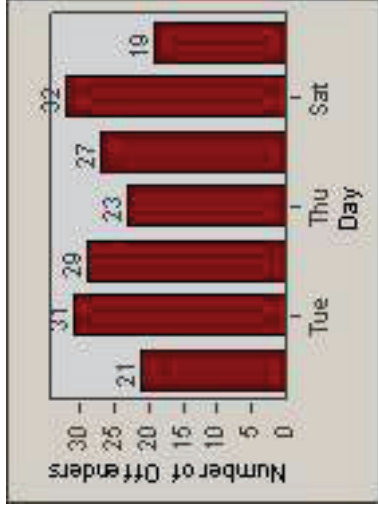

Redflex Redlight Offender Statistics

CONTRACT: Santa Clarita **LOCATION:** SCL-BCNR-01 Bouquet Canyon Road
DATE FROM: 01-Apr-2011 **DATE TO:** 30-Jun-2011

LANE 1

LANE 2

LANE 3

Redflex Redlight Offender Statistics

CONTRACT: Santa Clarita **LOCATION:** SCL-BCNR-01 Bouquet Canyon Road
DATE FROM: 01-Apr-2011 **DATE TO:** 30-Jun-2011

LANE 4

LANE TOTAL

Redflex Redlight Offender Statistics

CONTRACT: Santa Clarita **LOCATION:** SCL-BCNR-01 Bouquet Canyon Road
DATE FROM: 01-Apr-2011 **DATE TO:** 30-Jun-2011

Redflex Redlight Offender Statistics

CONTRACT: Santa Clarita LOCATION: SCL-BCSC-01 Bouquet Canyon / Seco Canyon
 DATE FROM: 01-Apr-2011 DATE TO: 30-Jun-2011

LANE 1

LANE 2

LANE 3

Redflex Redlight Offender Statistics

CONTRACT: Santa Clarita LOCATION: SCL-BCSC-01 Bouquet Canyon / Seco Canyon
 DATE FROM: 01-Apr-2011 DATE TO: 30-Jun-2011

LANE 4

LANE TOTAL

Redflex Redlight Offender Statistics

CONTRACT: Santa Clarita LOCATION: SCL-BCSC-01 Bouquet Canyon / Seco Canyon
 DATE FROM: 01-Apr-2011 DATE TO: 30-Jun-2011