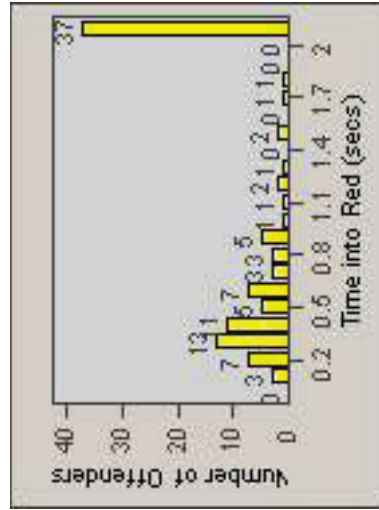

CONTRACT: Santa Clarita **LOCATION:** SCL-BCNR-01 Bouquet Canyon Road
DATE FROM: 01-Apr-2011 **DATE TO:** 30-Jun-2011

LANE 4

LANE TOTAL

Redflex Redlight Offender Statistics

CONTRACT: Santa Clarita **LOCATION:** SCL-BCNR-01 Bouquet Canyon Road
DATE FROM: 01-Apr-2011 **DATE TO:** 30-Jun-2011

Redflex Redlight Offender Statistics

CONTRACT: Santa Clarita LOCATION: SCL-BCSC-01 Bouquet Canyon / Seco Canyon
 DATE FROM: 01-Apr-2011 DATE TO: 30-Jun-2011

LANE 1

LANE 2

LANE 3

Redflex Redlight Offender Statistics