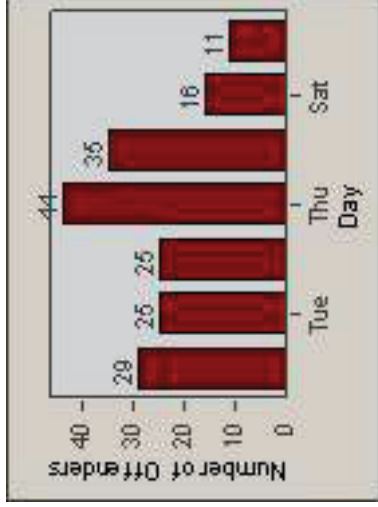

CONTRACT: Santa Clarita LOCATION: SCL-MMMB-01 McBean Pkwy / Magic Mtn Pkwy
DATE FROM: 01-Apr-2011 DATE TO: 30-Jun-2011

LANE 4

LANE TOTAL

Redflex Redlight Offender Statistics

CONTRACT: Santa Clarita LOCATION: SCL-MMMB-01 McBean Pkwy / Magic Mtn Pkwy
 DATE FROM: 01-Apr-2011 DATE TO: 30-Jun-2011

Redflex Redlight Offender Statistics

CONTRACT: Santa Clarita LOCATION: SCL-NRBC-01 Bouquet Canyon Road
 DATE FROM: 01-Apr-2011 DATE TO: 30-Jun-2011

LANE 1

LANE 2

LANE 3

Redflex Redlight Offender Statistics