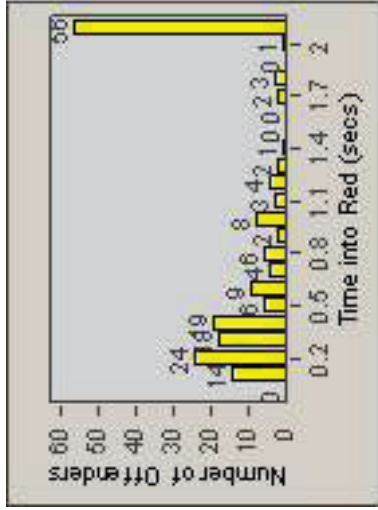

Redflex Redlight Offender Statistics

CONTRACT: Santa Clarita **LOCATION:** SCL-BCNR-01 Bouquet Canyon Road
DATE FROM: 01-Apr-2011 **DATE TO:** 30-Jun-2011

LANE 1

LANE 2

LANE 3

Redflex Redlight Offender Statistics

CONTRACT: Santa Clarita **LOCATION:** SCL-BCNR-01 Bouquet Canyon Road
DATE FROM: 01-Apr-2011 **DATE TO:** 30-Jun-2011

LANE 4

LANE TOTAL

Redflex Redlight Offender Statistics

CONTRACT: Santa Clarita **LOCATION:** SCL-BCNR-01 Bouquet Canyon Road
DATE FROM: 01-Apr-2011 **DATE TO:** 30-Jun-2011

Redflex Redlight Offender Statistics

CONTRACT: Santa Clarita LOCATION: SCL-BCSC-01 Bouquet Canyon / Seco Canyon
 DATE FROM: 01-Apr-2011 DATE TO: 30-Jun-2011

LANE 1

LANE 2

LANE 3

Redflex Redlight Offender Statistics