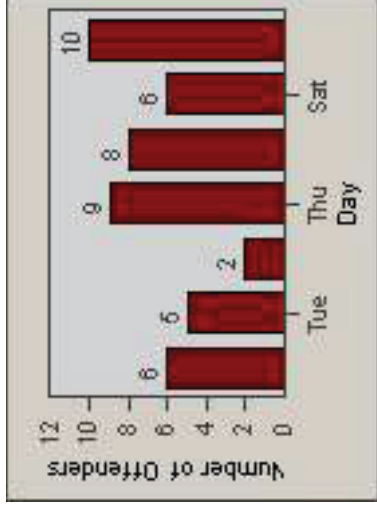

Redflex Redlight Offender Statistics

CONTRACT: Santa Clarita   LOCATION: SCL-OVLY-01 Orchard Village Dr / Lyons
DATE FROM: 01-Apr-2011   DATE TO: 30-Jun-2011

LANE 1

LANE 2