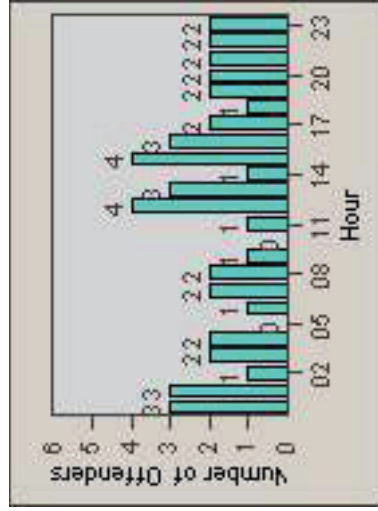

Redflex Redlight Offender Statistics

CONTRACT: Santa Clarita **LOCATION:** SCL-BCNR-01 Bouquet Canyon Road
DATE FROM: 01-Apr-2011 **DATE TO:** 30-Jun-2011

LANE 1

LANE 2

LANE 3

Redflex Redlight Offender Statistics

CONTRACT: Santa Clarita **LOCATION:** SCL-BCNR-01 Bouquet Canyon Road
DATE FROM: 01-Apr-2011 **DATE TO:** 30-Jun-2011

LANE 4

LANE TOTAL

Redflex Redlight Offender Statistics

CONTRACT: Santa Clarita **LOCATION:** SCL-BCNR-01 Bouquet Canyon Road
DATE FROM: 01-Apr-2011 **DATE TO:** 30-Jun-2011

Redflex Redlight Offender Statistics

CONTRACT: Santa Clarita LOCATION: SCL-BCSC-01 Bouquet Canyon / Seco Canyon
 DATE FROM: 01-Apr-2011 DATE TO: 30-Jun-2011

LANE 1

LANE 2

LANE 3

Redflex Redlight Offender Statistics