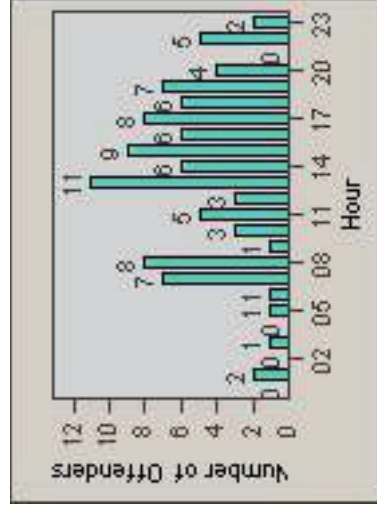

Redflex Redlight Offender Statistics

CONTRACT: Santa Clarita LOCATION: SCL-MMMB-01 McBean Pkwy / Magic Mtn Pkwy
 DATE FROM: 01-Apr-2011 DATE TO: 30-Jun-2011

LANE 1

LANE 2

LANE 3

Redflex Redlight Offender Statistics