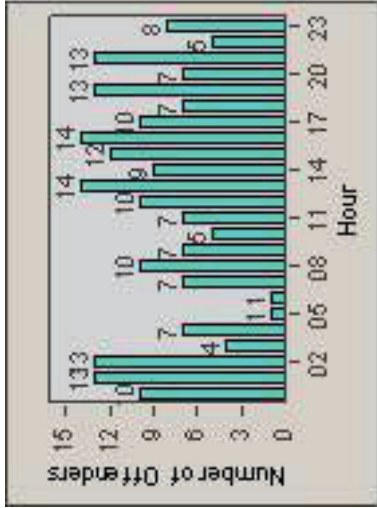

Redflex Redlight Offender Statistics

CONTRACT: Santa Clarita LOCATION: SCL-BCSC-01 Bouquet Canyon / Seco Canyon
 DATE FROM: 01-Apr-2011 DATE TO: 30-Jun-2011

LANE 1

LANE 2

LANE 3

Redflex Redlight Offender Statistics

CONTRACT: Santa Clarita LOCATION: SCL-BCSC-01 Bouquet Canyon / Seco Canyon
 DATE FROM: 01-Apr-2011 DATE TO: 30-Jun-2011

LANE 4

LANE TOTAL

Redflex Redlight Offender Statistics

CONTRACT: Santa Clarita LOCATION: SCL-BCSC-01 Bouquet Canyon / Seco Canyon
 DATE FROM: 01-Apr-2011 DATE TO: 30-Jun-2011

Redflex Redlight Offender Statistics

CONTRACT: Santa Clarita LOCATION: SCL-MMMB-01 McBean Pkwy / Magic Mtn Pkwy
 DATE FROM: 01-Apr-2011 DATE TO: 30-Jun-2011

LANE 1

LANE 2

LANE 3

Redflex Redlight Offender Statistics