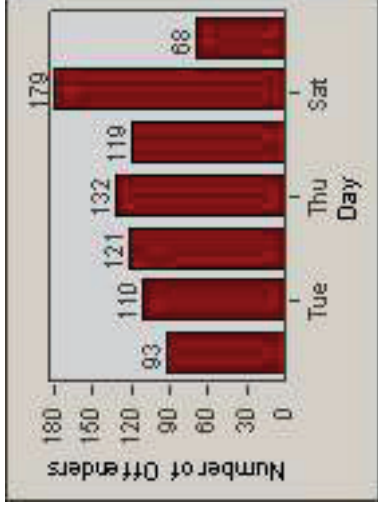

Redflex Redlight Offender Statistics

CONTRACT: Santa Clarita LOCATION: SCL-VAMB-01 Valencia Blvd.
 DATE FROM: 01-Apr-2011 DATE TO: 30-Jun-2011

LANE 1

LANE 2

LANE 3

Redflex Redlight Offender Statistics

CONTRACT: Santa Clarita **LOCATION:** SCL-VAMB-01 Valencia Blvd.
DATE FROM: 01-Apr-2011 **DATE TO:** 30-Jun-2011

LANE 4

LANE TOTAL

Redflex Redlight Offender Statistics

CONTRACT: Santa Clarita LOCATION: SCL-VAMB-01 Valencia Blvd.
 DATE FROM: 01-Apr-2011 DATE TO: 30-Jun-2011

Redflex Redlight Offender Statistics

CONTRACT: Santa Clarita LOCATION: SCL-VAMB-03 Valencia Blvd.
 DATE FROM: 01-Apr-2011 DATE TO: 30-Jun-2011

LANE 1

LANE 2

LANE 3

Redflex Redlight Offender Statistics

CONTRACT: Santa Clarita LOCATION: SCL-VAMB-03 Valencia Blvd.
 DATE FROM: 01-Apr-2011 DATE TO: 30-Jun-2011

LANE 4

LANE TOTAL

Redflex Redlight Offender Statistics