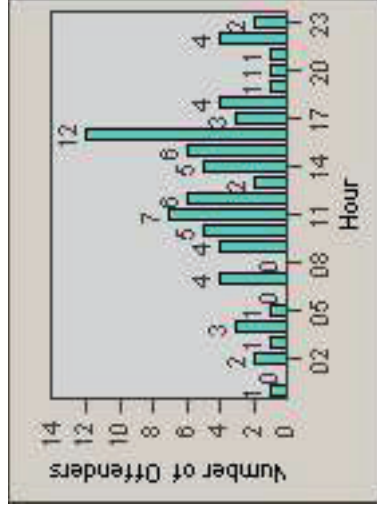

Redflex Redlight Offender Statistics

CONTRACT: Santa Clarita LOCATION: SCL-OVLY-01 Orchard Village Dr / Lyons
 DATE FROM: 01-Apr-2011 DATE TO: 30-Jun-2011

LANE 1

LANE 2

LANE 3

Redflex Redlight Offender Statistics