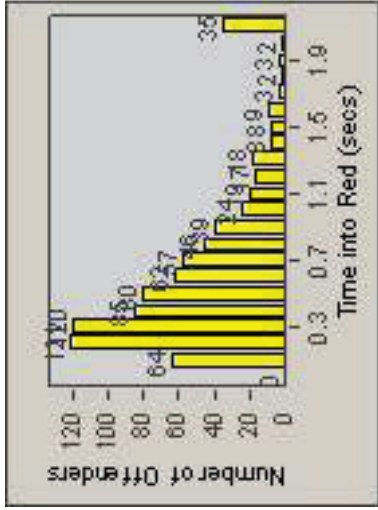

Redflex Redlight Offender Statistics

CONTRACT: Santa Clarita LOCATION: SCL-VAMB-01 Valencia Blvd.
 DATE FROM: 01-Apr-2011 DATE TO: 30-Jun-2011

LANE 1

LANE 2

LANE 3

Redflex Redlight Offender Statistics

CONTRACT: Santa Clarita **LOCATION:** SCL-VAMB-01 Valencia Blvd.
DATE FROM: 01-Apr-2011 **DATE TO:** 30-Jun-2011

LANE 4

LANE TOTAL

Redflex Redlight Offender Statistics

CONTRACT: Santa Clarita LOCATION: SCL-VAMB-01 Valencia Blvd.
 DATE FROM: 01-Apr-2011 DATE TO: 30-Jun-2011

Redflex Redlight Offender Statistics

CONTRACT: Santa Clarita LOCATION: SCL-VAMB-03 Valencia Blvd.
 DATE FROM: 01-Apr-2011 DATE TO: 30-Jun-2011

LANE 1

LANE 2

LANE 3

Redflex Redlight Offender Statistics

CONTRACT: Santa Clarita LOCATION: SCL-VAMB-03 Valencia Blvd.
 DATE FROM: 01-Apr-2011 DATE TO: 30-Jun-2011

LANE 4

LANE TOTAL

Redflex Redlight Offender Statistics