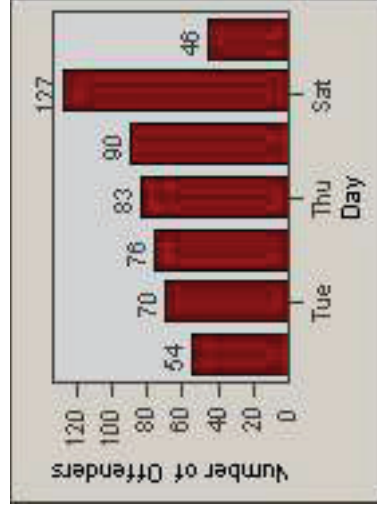

CONTRACT: Santa Clarita LOCATION: SCL-OVLY-01 Orchard Village Dr / Lyons
DATE FROM: 01-Apr-2011 DATE TO: 30-Jun-2011

LANE 4

LANE TOTAL

Redflex Redlight Offender Statistics

CONTRACT: Santa Clarita LOCATION: SCL-OVLY-01 Orchard Village Dr / Lyons
 DATE FROM: 01-Apr-2011 DATE TO: 30-Jun-2011

Redflex Redlight Offender Statistics

CONTRACT: Santa Clarita LOCATION: SCL-VAMB-01 Valencia Blvd.
 DATE FROM: 01-Apr-2011 DATE TO: 30-Jun-2011

LANE 1

LANE 2

LANE 3

Redflex Redlight Offender Statistics

CONTRACT: Santa Clarita **LOCATION:** SCL-VAMB-01 Valencia Blvd.
DATE FROM: 01-Apr-2011 **DATE TO:** 30-Jun-2011