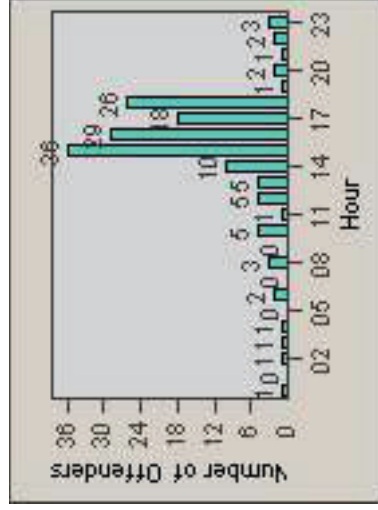

CONTRACT: Santa Clarita LOCATION: SCL-NRBC-01 Bouquet Canyon Road
 DATE FROM: 01-Apr-2011 DATE TO: 30-Jun-2011

LANE 4

LANE TOTAL

Redflex Redlight Offender Statistics

CONTRACT: Santa Clarita LOCATION: SCL-NRBC-01 Bouquet Canyon Road
 DATE FROM: 01-Apr-2011 DATE TO: 30-Jun-2011

Redflex Redlight Offender Statistics

CONTRACT: Santa Clarita LOCATION: SCL-NRMB-01 McBean Pkwy / Newhall Ranch Rd
 DATE FROM: 01-Apr-2011 DATE TO: 30-Jun-2011

LANE 1

LANE 2

LANE 3

Redflex Redlight Offender Statistics