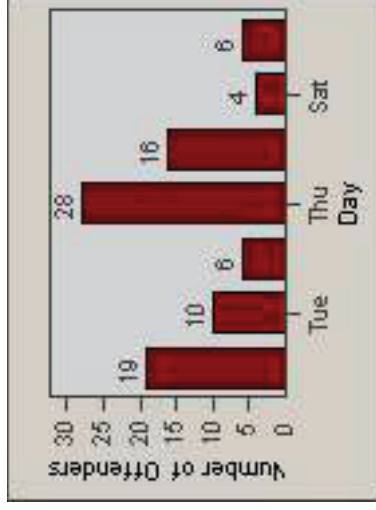

Redflex Redlight Offender Statistics

CONTRACT: Santa Clarita LOCATION: SCL-BCSC-01 Bouquet Canyon / Seco Canyon
 DATE FROM: 01-Apr-2011 DATE TO: 30-Jun-2011

LANE 1

LANE 2

LANE 3

Redflex Redlight Offender Statistics

CONTRACT: Santa Clarita LOCATION: SCL-BCSC-01 Bouquet Canyon / Seco Canyon
 DATE FROM: 01-Apr-2011 DATE TO: 30-Jun-2011

LANE 4

LANE TOTAL

Redflex Redlight Offender Statistics

CONTRACT: Santa Clarita LOCATION: SCL-BCSC-01 Bouquet Canyon / Seco Canyon
 DATE FROM: 01-Apr-2011 DATE TO: 30-Jun-2011

Redflex Redlight Offender Statistics

CONTRACT: Santa Clarita LOCATION: SCL-MMMB-01 McBean Pkwy / Magic Mtn Pkwy
 DATE FROM: 01-Apr-2011 DATE TO: 30-Jun-2011

LANE 1

LANE 2

LANE 3

Redflex Redlight Offender Statistics