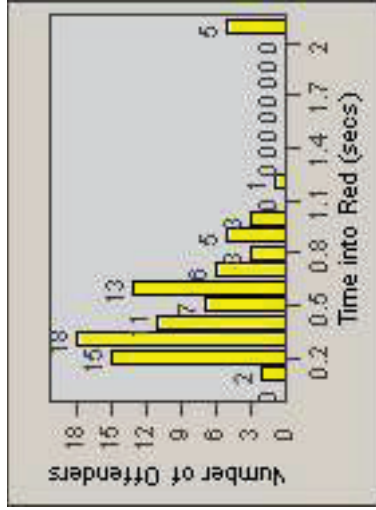

Redflex Redlight Offender Statistics

CONTRACT: Santa Clarita   LOCATION: SCL-MMMB-01 McBean Pkwy / Magic Mtn Pkwy
DATE FROM: 01-Apr-2011   DATE TO: 30-Jun-2011

LANE 1

LANE 2