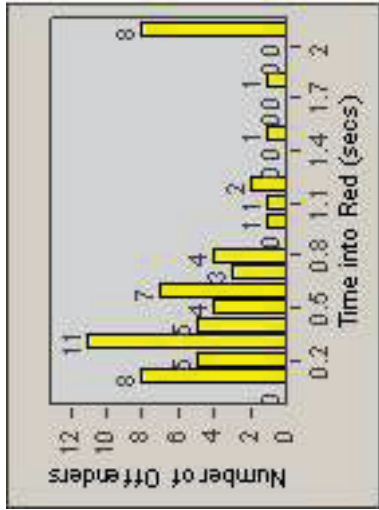

Redflex Redlight Offender Statistics

CONTRACT: Santa Clarita   LOCATION: SCL-NRBC-01 Bouquet Canyon Road
DATE FROM: 01-Apr-2011   DATE TO: 30-Jun-2011