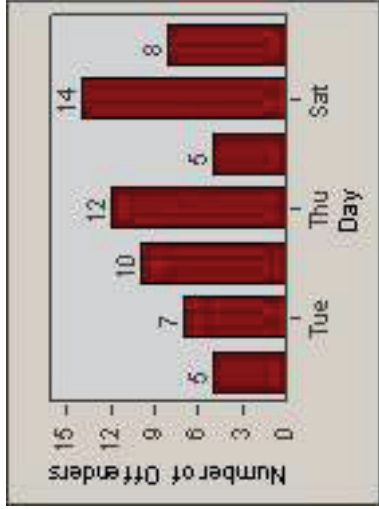

Redflex Redlight Offender Statistics

CONTRACT: Santa Clarita LOCATION: SCL-NRBC-01 Bouquet Canyon Road
 DATE FROM: 01-Apr-2011 DATE TO: 30-Jun-2011

LANE 1

LANE 2

LANE 3

Redflex Redlight Offender Statistics

CONTRACT: Santa Clarita LOCATION: SCL-NRBC-01 Bouquet Canyon Road
 DATE FROM: 01-Apr-2011 DATE TO: 30-Jun-2011

LANE 4

LANE TOTAL

Redflex Redlight Offender Statistics

CONTRACT: Santa Clarita LOCATION: SCL-NRBC-01 Bouquet Canyon Road
 DATE FROM: 01-Apr-2011 DATE TO: 30-Jun-2011