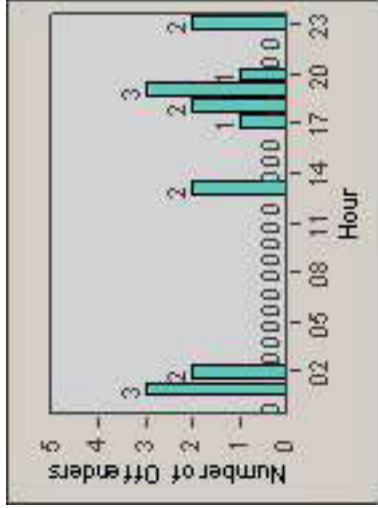

Redflex Redlight Offender Statistics

CONTRACT: Santa Clarita LOCATION: SCL-BCSC-01 Bouquet Canyon / Seco Canyon
 DATE FROM: 01-Apr-2011 DATE TO: 30-Jun-2011

LANE 1

LANE 2

LANE 3

Redflex Redlight Offender Statistics

CONTRACT: Santa Clarita LOCATION: SCL-BCSC-01 Bouquet Canyon / Seco Canyon
 DATE FROM: 01-Apr-2011 DATE TO: 30-Jun-2011

LANE 4

LANE TOTAL

Redflex Redlight Offender Statistics

CONTRACT: Santa Clarita LOCATION: SCL-BCSC-01 Bouquet Canyon / Seco Canyon
 DATE FROM: 01-Apr-2011 DATE TO: 30-Jun-2011