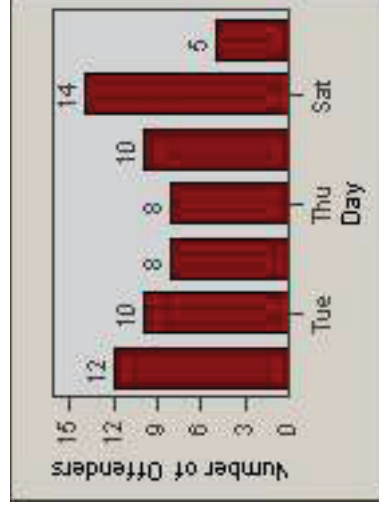

Redflex Redlight Offender Statistics

CONTRACT: Santa Clarita **LOCATION:** SCL-BCNR-01 Bouquet Canyon Road
DATE FROM: 01-Apr-2011 **DATE TO:** 30-Jun-2011

LANE 1

LANE 2

LANE 3

Redflex Redlight Offender Statistics

CONTRACT: Santa Clarita **LOCATION:** SCL-BCNR-01 Bouquet Canyon Road
DATE FROM: 01-Apr-2011 **DATE TO:** 30-Jun-2011

LANE 4

LANE TOTAL

Redflex Redlight Offender Statistics

CONTRACT: Santa Clarita **LOCATION:** SCL-BCNR-01 Bouquet Canyon Road
DATE FROM: 01-Apr-2011 **DATE TO:** 30-Jun-2011

Redflex Redlight Offender Statistics

CONTRACT: Santa Clarita LOCATION: SCL-BCSC-01 Bouquet Canyon / Seco Canyon
 DATE FROM: 01-Apr-2011 DATE TO: 30-Jun-2011

LANE 1

LANE 2

LANE 3

Redflex Redlight Offender Statistics