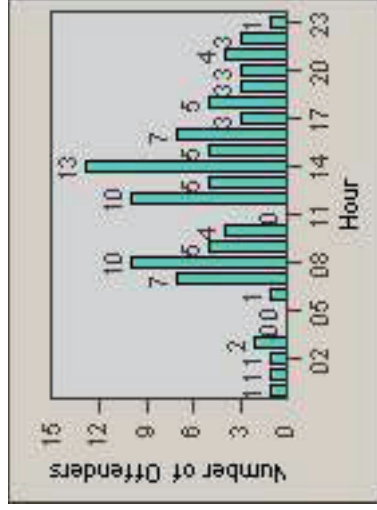

Redflex Redlight Offender Statistics

CONTRACT: Santa Clarita   **LOCATION:** SCL-WCSC-01 Soledad Canyon Rd / Whites Canyon Rd
DATE FROM: 01-Apr-2011   **DATE TO:** 30-Jun-2011

LANE 1

LANE 2

LANE 3