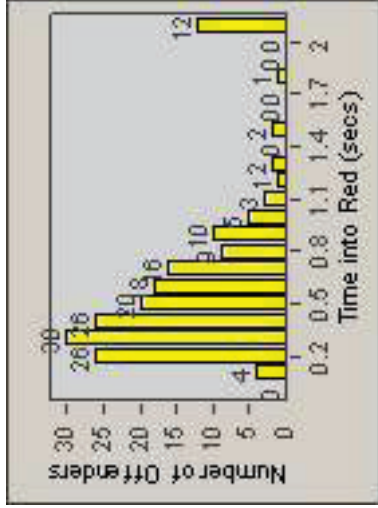

CONTRACT: Santa Clarita LOCATION: SCL-MMMB-01 McBean Pkwy / Magic Mtn Pkwy
DATE FROM: 01-Apr-2011 DATE TO: 30-Jun-2011

LANE 4

LANE TOTAL

Redflex Redlight Offender Statistics

CONTRACT: Santa Clarita LOCATION: SCL-MMMB-01 McBean Pkwy / Magic Mtn Pkwy
 DATE FROM: 01-Apr-2011 DATE TO: 30-Jun-2011

Redflex Redlight Offender Statistics

CONTRACT: Santa Clarita LOCATION: SCL-NRBC-01 Bouquet Canyon Road
 DATE FROM: 01-Apr-2011 DATE TO: 30-Jun-2011

LANE 1

LANE 2

LANE 3

Redflex Redlight Offender Statistics