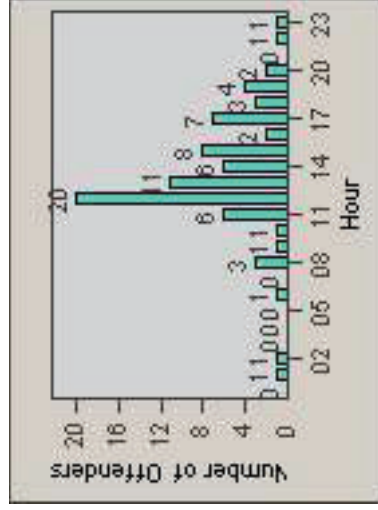

Redflex Redlight Offender Statistics

CONTRACT: Santa Clarita LOCATION: SCL-NRBC-01 Bouquet Canyon Road
 DATE FROM: 01-Apr-2011 DATE TO: 30-Jun-2011

LANE 1

LANE 2

LANE 3

Redflex Redlight Offender Statistics