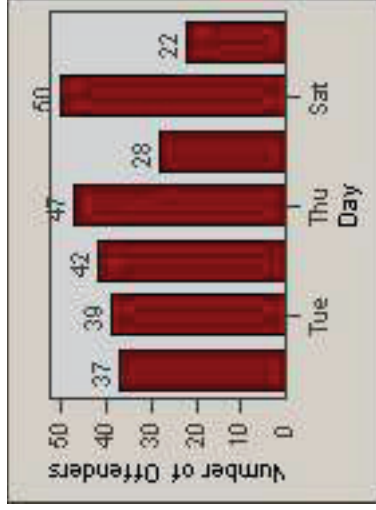

CONTRACT: Santa Clarita LOCATION: SCL-OVLY-01 Orchard Village Dr / Lyons
DATE FROM: 01-Apr-2011 DATE TO: 30-Jun-2011

LANE 4

LANE TOTAL

Redflex Redlight Offender Statistics

CONTRACT: Santa Clarita LOCATION: SCL-OVLY-01 Orchard Village Dr / Lyons
 DATE FROM: 01-Apr-2011 DATE TO: 30-Jun-2011

Redflex Redlight Offender Statistics

CONTRACT: Santa Clarita LOCATION: SCL-VAMB-01 Valencia Blvd.
 DATE FROM: 01-Apr-2011 DATE TO: 30-Jun-2011

LANE 1

LANE 2

LANE 3

Redflex Redlight Offender Statistics

CONTRACT: Santa Clarita **LOCATION:** SCL-VAMB-01 Valencia Blvd.
DATE FROM: 01-Apr-2011 **DATE TO:** 30-Jun-2011