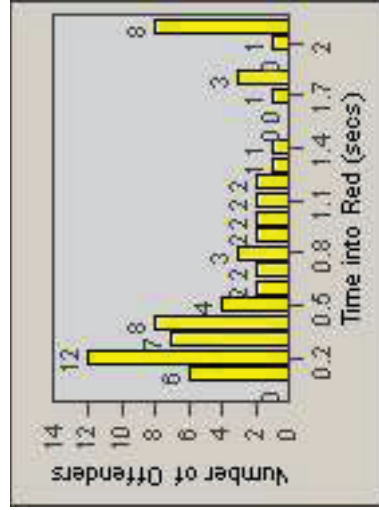

Redflex Redlight Offender Statistics

CONTRACT: Santa Clarita **LOCATION:** SCL-BCNR-01 Bouquet Canyon Road
DATE FROM: 01-Apr-2011 **DATE TO:** 30-Jun-2011

LANE 1

LANE 2

LANE 3

Redflex Redlight Offender Statistics

CONTRACT: Santa Clarita **LOCATION:** SCL-BCNR-01 Bouquet Canyon Road
DATE FROM: 01-Apr-2011 **DATE TO:** 30-Jun-2011

LANE 4

LANE TOTAL

Redflex Redlight Offender Statistics

CONTRACT: Santa Clarita **LOCATION:** SCL-BCNR-01 Bouquet Canyon Road
DATE FROM: 01-Apr-2011 **DATE TO:** 30-Jun-2011