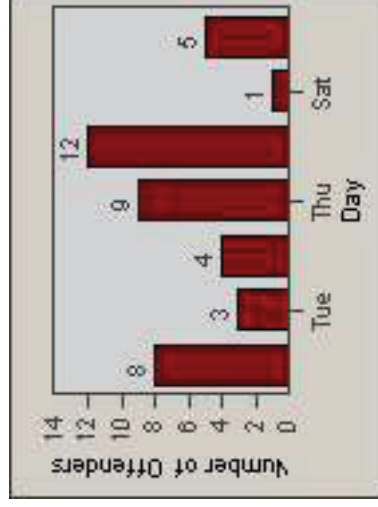

CONTRACT: Santa Clarita **LOCATION:** SCL-BCNR-01 Bouquet Canyon Road
DATE FROM: 01-Apr-2011 **DATE TO:** 30-Jun-2011

LANE 4

LANE TOTAL

Redflex Redlight Offender Statistics

CONTRACT: Santa Clarita **LOCATION:** SCL-BCNR-01 Bouquet Canyon Road
DATE FROM: 01-Apr-2011 **DATE TO:** 30-Jun-2011

Redflex Redlight Offender Statistics

CONTRACT: Santa Clarita LOCATION: SCL-BCSC-01 Bouquet Canyon / Seco Canyon
 DATE FROM: 01-Apr-2011 DATE TO: 30-Jun-2011

LANE 1

LANE 2

LANE 3

Redflex Redlight Offender Statistics

CONTRACT: Santa Clarita LOCATION: SCL-BCSC-01 Bouquet Canyon / Seco Canyon
 DATE FROM: 01-Apr-2011 DATE TO: 30-Jun-2011

LANE 4

LANE TOTAL

Redflex Redlight Offender Statistics

CONTRACT: Santa Clarita LOCATION: SCL-BCSC-01 Bouquet Canyon / Seco Canyon
 DATE FROM: 01-Apr-2011 DATE TO: 30-Jun-2011