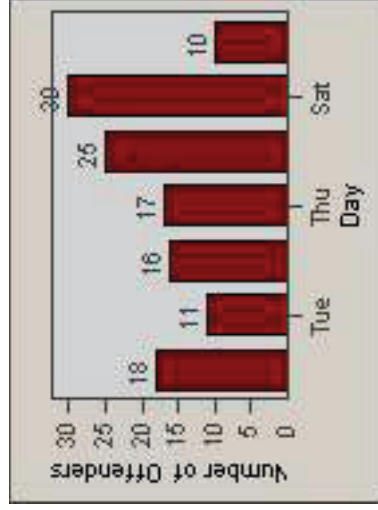

LANE 4

LANE TOTAL

Redflex Redlight Offender Statistics

CONTRACT: Santa Clarita LOCATION: SCL-VAMB-01 Valencia Blvd.
 DATE FROM: 01-Apr-2011 DATE TO: 30-Jun-2011

Redflex Redlight Offender Statistics

CONTRACT: Santa Clarita LOCATION: SCL-VAMB-03 Valencia Blvd.
 DATE FROM: 01-Apr-2011 DATE TO: 30-Jun-2011

LANE 1

LANE 2

LANE 3

Redflex Redlight Offender Statistics

CONTRACT: Santa Clarita LOCATION: SCL-VAMB-03 Valencia Blvd.
 DATE FROM: 01-Apr-2011 DATE TO: 30-Jun-2011

LANE 4

LANE TOTAL

Redflex Redlight Offender Statistics