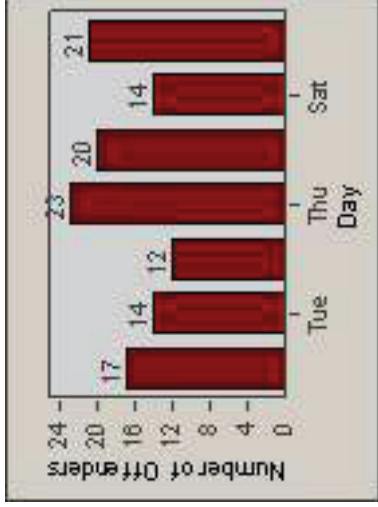

CONTRACT: Santa Clarita LOCATION: SCL-OVLY-01 Orchard Village Dr / Lyons
DATE FROM: 01-Apr-2011 DATE TO: 30-Jun-2011

LANE 4

LANE TOTAL

Redflex Redlight Offender Statistics

CONTRACT: Santa Clarita LOCATION: SCL-OVLY-01 Orchard Village Dr / Lyons
 DATE FROM: 01-Apr-2011 DATE TO: 30-Jun-2011

Redflex Redlight Offender Statistics

CONTRACT: Santa Clarita LOCATION: SCL-VAMB-01 Valencia Blvd.
 DATE FROM: 01-Apr-2011 DATE TO: 30-Jun-2011

LANE 1

LANE 2

LANE 3

Redflex Redlight Offender Statistics

CONTRACT: Santa Clarita **LOCATION:** SCL-VAMB-01 Valencia Blvd.
DATE FROM: 01-Apr-2011 **DATE TO:** 30-Jun-2011