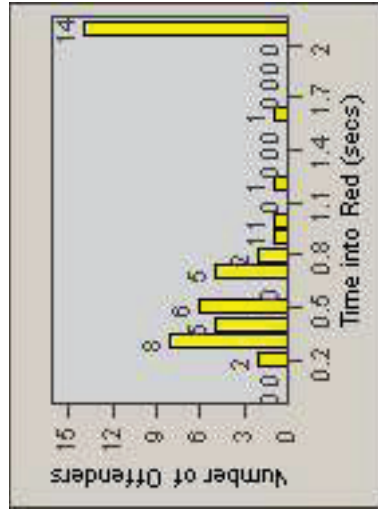

CONTRACT: Santa Clarita **LOCATION:** SCL-BCNR-01 Bouquet Canyon Road
DATE FROM: 01-Apr-2011 **DATE TO:** 30-Jun-2011

LANE 4

LANE TOTAL

Redflex Redlight Offender Statistics

CONTRACT: Santa Clarita **LOCATION:** SCL-BCNR-01 Bouquet Canyon Road
DATE FROM: 01-Apr-2011 **DATE TO:** 30-Jun-2011

Redflex Redlight Offender Statistics

CONTRACT: Santa Clarita LOCATION: SCL-BCSC-01 Bouquet Canyon / Seco Canyon
 DATE FROM: 01-Apr-2011 DATE TO: 30-Jun-2011

LANE 1

LANE 2

LANE 3

Redflex Redlight Offender Statistics