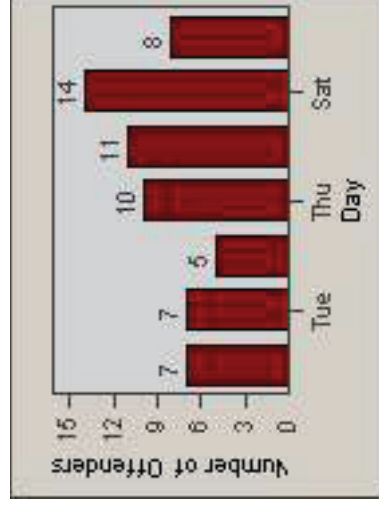

Redflex Redlight Offender Statistics

CONTRACT: Santa Clarita   LOCATION: SCL-WCSC-03 Whites Canyon Rd / Soledad Canyon Rd
DATE FROM: 01-Apr-2011   DATE TO: 30-Jun-2011

LANE 1

LANE 2

LANE 3