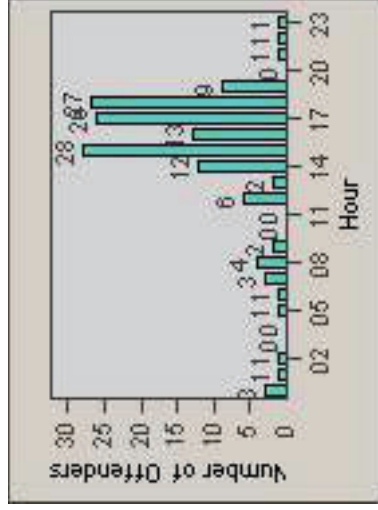

Redflex Redlight Offender Statistics

CONTRACT: Santa Clarita   LOCATION: SCL-NRMB-01 McBean Pkwy / Newhall Ranch Rd
DATE FROM: 01-Apr-2011   DATE TO: 30-Jun-2011

LANE 1

LANE 2

LANE 3