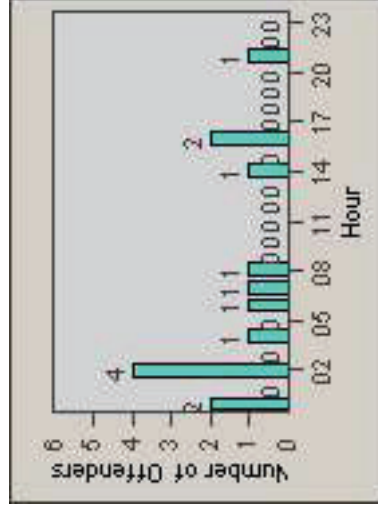

Redflex Redlight Offender Statistics

CONTRACT: Santa Clarita **LOCATION:** SCL-BCNR-01 Bouquet Canyon Road
DATE FROM: 01-Apr-2011 **DATE TO:** 30-Jun-2011

LANE 1

LANE 2

LANE 3

Redflex Redlight Offender Statistics

CONTRACT: Santa Clarita **LOCATION:** SCL-BCNR-01 Bouquet Canyon Road
DATE FROM: 01-Apr-2011 **DATE TO:** 30-Jun-2011

LANE 4

LANE TOTAL

Redflex Redlight Offender Statistics

CONTRACT: Santa Clarita **LOCATION:** SCL-BCNR-01 Bouquet Canyon Road
DATE FROM: 01-Apr-2011 **DATE TO:** 30-Jun-2011

Redflex Redlight Offender Statistics

CONTRACT: Santa Clarita LOCATION: SCL-BCSC-01 Bouquet Canyon / Seco Canyon
 DATE FROM: 01-Apr-2011 DATE TO: 30-Jun-2011

LANE 1

LANE 2

LANE 3

Redflex Redlight Offender Statistics