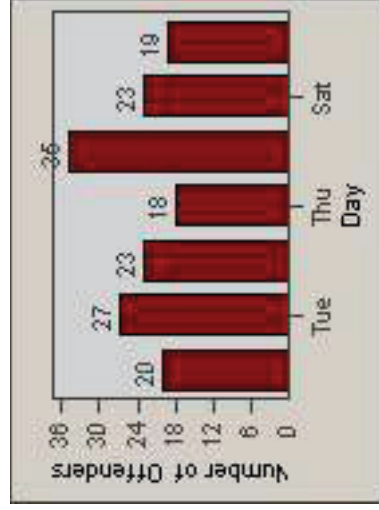

LANE 4

LANE TOTAL

Redflex Redlight Offender Statistics

CONTRACT: Santa Clarita LOCATION: SCL-VAMB-01 Valencia Blvd.
 DATE FROM: 01-Apr-2011 DATE TO: 30-Jun-2011

Redflex Redlight Offender Statistics

CONTRACT: Santa Clarita LOCATION: SCL-VAMB-03 Valencia Blvd.
 DATE FROM: 01-Apr-2011 DATE TO: 30-Jun-2011

LANE 1

LANE 2

LANE 3

Redflex Redlight Offender Statistics

CONTRACT: Santa Clarita LOCATION: SCL-VAMB-03 Valencia Blvd.
 DATE FROM: 01-Apr-2011 DATE TO: 30-Jun-2011

LANE 4

LANE TOTAL

Redflex Redlight Offender Statistics