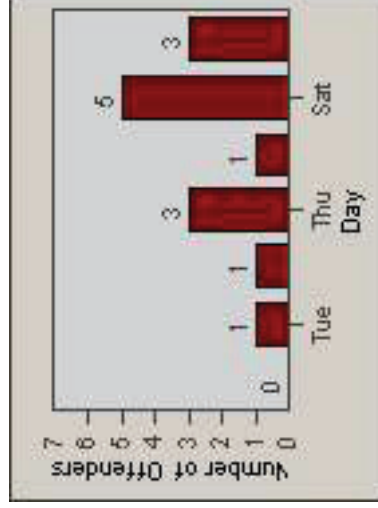

Redflex Redlight Offender Statistics

CONTRACT: Santa Clarita **LOCATION:** SCL-BCNR-01 Bouquet Canyon Road
DATE FROM: 01-Apr-2011 **DATE TO:** 30-Jun-2011

LANE 1

LANE 2

LANE 3

Redflex Redlight Offender Statistics

CONTRACT: Santa Clarita **LOCATION:** SCL-BCNR-01 Bouquet Canyon Road
DATE FROM: 01-Apr-2011 **DATE TO:** 30-Jun-2011

LANE 4

LANE TOTAL

Redflex Redlight Offender Statistics

CONTRACT: Santa Clarita **LOCATION:** SCL-BCNR-01 Bouquet Canyon Road
DATE FROM: 01-Apr-2011 **DATE TO:** 30-Jun-2011

Redflex Redlight Offender Statistics

CONTRACT: Santa Clarita LOCATION: SCL-BCSC-01 Bouquet Canyon / Seco Canyon
 DATE FROM: 01-Apr-2011 DATE TO: 30-Jun-2011

LANE 1

LANE 2

LANE 3

Redflex Redlight Offender Statistics