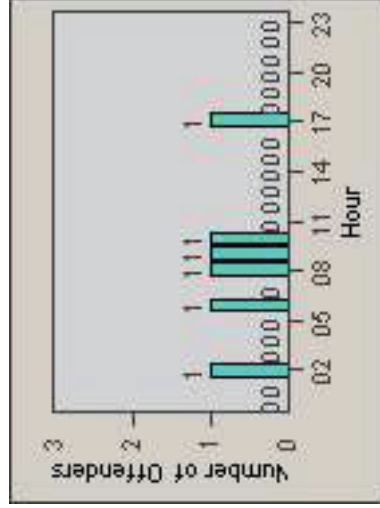

Redflex Redlight Offender Statistics

CONTRACT: Santa Clarita   LOCATION: SCL-NRBC-01 Bouquet Canyon Road
DATE FROM: 01-Apr-2011   DATE TO: 30-Jun-2011

LANE 4

LANE TOTAL