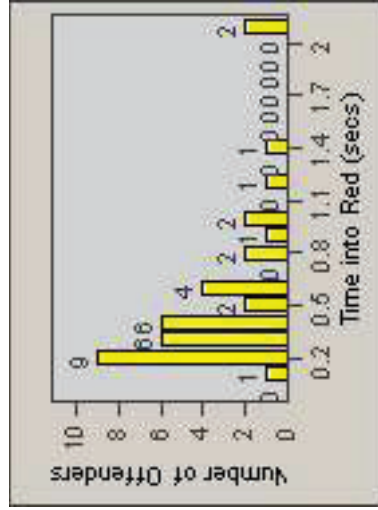

CONTRACT: Santa Clarita LOCATION: SCL-WCSC-01 Soledad Canyon Rd / Whites Canyon Rd
 DATE FROM: 01-Apr-2011 DATE TO: 30-Jun-2011

Redflex Redlight Offender Statistics

CONTRACT: Santa Clarita LOCATION: SCL-WCSC-03 Whites Canyon Rd / Soledad Canyon Rd
 DATE FROM: 01-Apr-2011 DATE TO: 30-Jun-2011

LANE 1

LANE 2

LANE 3

Redflex Redlight Offender Statistics

CONTRACT: Santa Clarita **LOCATION:** SCL-WCSC-03 Whites Canyon Rd / Soledad Canyon Rd
DATE FROM: 01-Apr-2011 **DATE TO:** 30-Jun-2011

LANE 4

LANE TOTAL