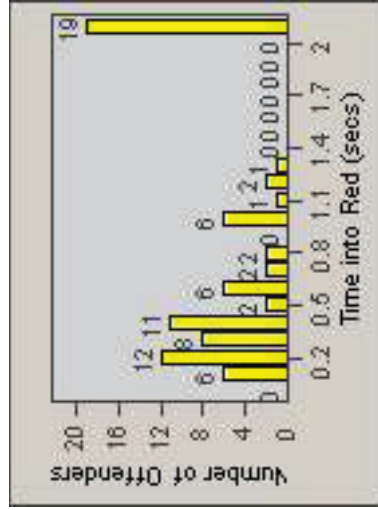

Redflex Redlight Offender Statistics

CONTRACT: Santa Clarita **LOCATION:** SCL-BCNR-01 Bouquet Canyon Road
DATE FROM: 01-Apr-2011 **DATE TO:** 30-Jun-2011

LANE 1

LANE 2

LANE 3

Redflex Redlight Offender Statistics

CONTRACT: Santa Clarita **LOCATION:** SCL-BCNR-01 Bouquet Canyon Road
DATE FROM: 01-Apr-2011 **DATE TO:** 30-Jun-2011

LANE 4

LANE TOTAL

Redflex Redlight Offender Statistics

CONTRACT: Santa Clarita **LOCATION:** SCL-BCNR-01 Bouquet Canyon Road
DATE FROM: 01-Apr-2011 **DATE TO:** 30-Jun-2011