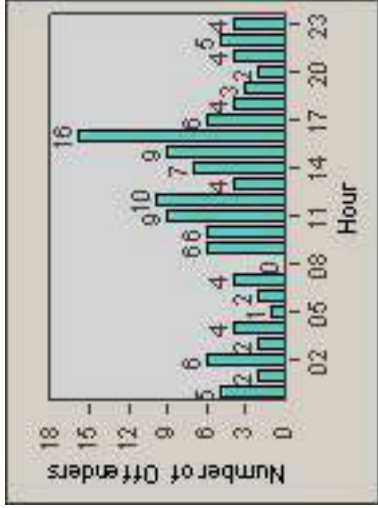

CONTRACT: Santa Clarita LOCATION: SCL-OVLY-01 Orchard Village Dr / Lyons
DATE FROM: 01-Apr-2011 DATE TO: 30-Jun-2011

LANE 4

LANE TOTAL

Redflex Redlight Offender Statistics

CONTRACT: Santa Clarita LOCATION: SCL-OVLY-01 Orchard Village Dr / Lyons
 DATE FROM: 01-Apr-2011 DATE TO: 30-Jun-2011

Redflex Redlight Offender Statistics

CONTRACT: Santa Clarita LOCATION: SCL-VAMB-01 Valencia Blvd.
 DATE FROM: 01-Apr-2011 DATE TO: 30-Jun-2011

LANE 1

LANE 2

LANE 3

Redflex Redlight Offender Statistics

CONTRACT: Santa Clarita **LOCATION:** SCL-VAMB-01 Valencia Blvd.
DATE FROM: 01-Apr-2011 **DATE TO:** 30-Jun-2011