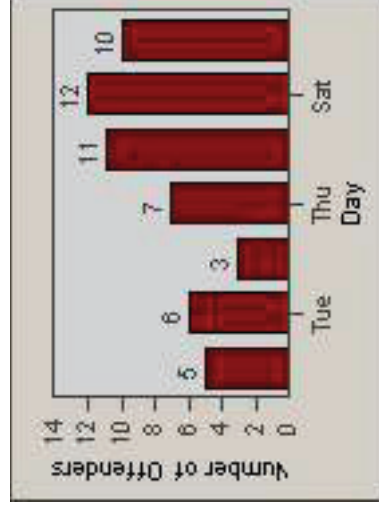

Redflex Redlight Offender Statistics

CONTRACT: Santa Clarita LOCATION: SCL-NRBC-01 Bouquet Canyon Road
 DATE FROM: 01-Apr-2011 DATE TO: 30-Jun-2011

LANE 1

LANE 2

LANE 3

Redflex Redlight Offender Statistics