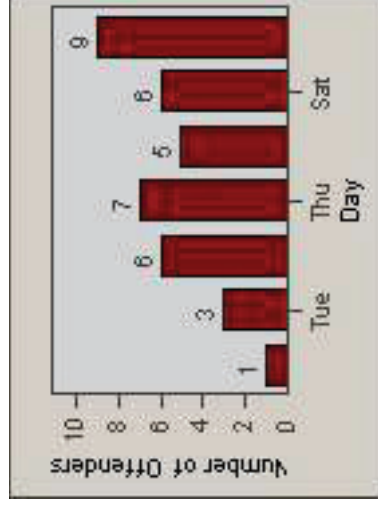

Redflex Redlight Offender Statistics

CONTRACT: Santa Clarita   LOCATION: SCL-WCSC-03 Whites Canyon Rd / Soledad Canyon Rd
DATE FROM: 01-Apr-2011   DATE TO: 30-Jun-2011

LANE 1

LANE 2