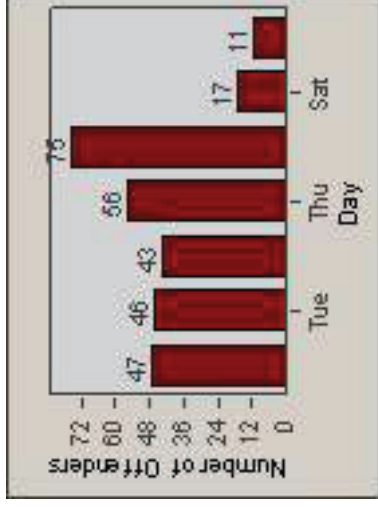

CONTRACT: Santa Clarita LOCATION: SCL-NRMB-01 McBean Pkwy / Newhall Ranch Rd
DATE FROM: 01-Apr-2011 DATE TO: 30-Jun-2011

LANE 4

LANE TOTAL

Redflex Redlight Offender Statistics

CONTRACT: Santa Clarita LOCATION: SCL-NRMB-01 McBean Pkwy / Newhall Ranch Rd
 DATE FROM: 01-Apr-2011 DATE TO: 30-Jun-2011