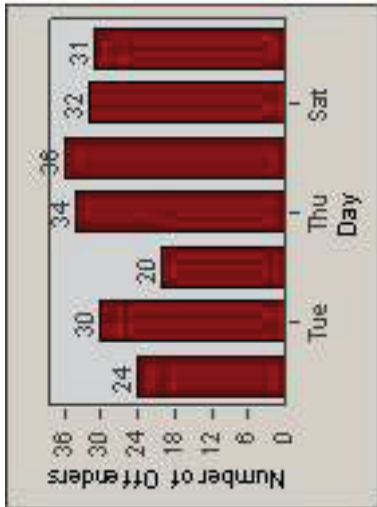

Redflex Redlight Offender Statistics

CONTRACT: Santa Clarita LOCATION: SCL-BCSC-01 Bouquet Canyon / Seco Canyon
 DATE FROM: 01-Apr-2011 DATE TO: 30-Jun-2011

LANE 1

LANE 2

LANE 3

Redflex Redlight Offender Statistics

CONTRACT: Santa Clarita LOCATION: SCL-BCSC-01 Bouquet Canyon / Seco Canyon
 DATE FROM: 01-Apr-2011 DATE TO: 30-Jun-2011

LANE 4

LANE TOTAL

Redflex Redlight Offender Statistics

CONTRACT: Santa Clarita LOCATION: SCL-BCSC-01 Bouquet Canyon / Seco Canyon
 DATE FROM: 01-Apr-2011 DATE TO: 30-Jun-2011

Redflex Redlight Offender Statistics

CONTRACT: Santa Clarita LOCATION: SCL-MMMB-01 McBean Pkwy / Magic Mtn Pkwy
 DATE FROM: 01-Apr-2011 DATE TO: 30-Jun-2011

LANE 1

LANE 2

LANE 3

Redflex Redlight Offender Statistics