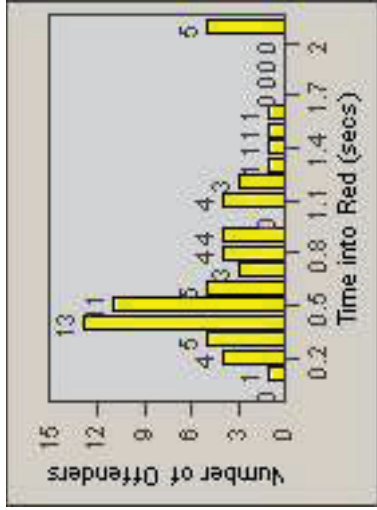

LANE 1

LANE 2

LANE 3

Redflex Redlight Offender Statistics

CONTRACT: Santa Clarita LOCATION: SCL-VAMB-03 Valencia Blvd.
 DATE FROM: 01-Apr-2011 DATE TO: 30-Jun-2011

LANE 4

LANE TOTAL

Redflex Redlight Offender Statistics

CONTRACT: Santa Clarita LOCATION: SCL-VAMB-03 Valencia Blvd.
 DATE FROM: 01-Apr-2011 DATE TO: 30-Jun-2011

Redflex Redlight Offender Statistics

CONTRACT: Santa Clarita **LOCATION:** SCL-WCSC-01 Soledad Canyon Rd / Whites Canyon Rd
DATE FROM: 01-Apr-2011 **DATE TO:** 30-Jun-2011

LANE 1

LANE 2

LANE 3

Redflex Redlight Offender Statistics

CONTRACT: Santa Clarita LOCATION: SCL-WCSC-01 Soledad Canyon Rd / Whites Canyon Rd
DATE FROM: 01-Apr-2011 DATE TO: 30-Jun-2011

LANE 4

LANE TOTAL

Redflex Redlight Offender Statistics