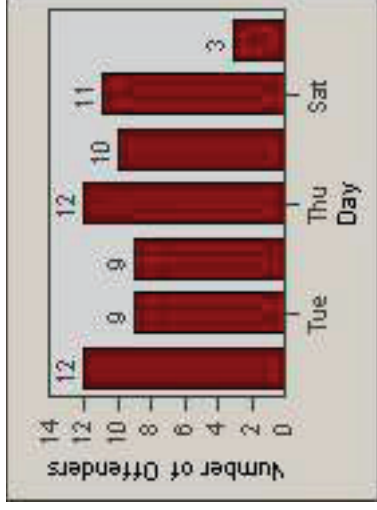

Redflex Redlight Offender Statistics

CONTRACT: Santa Clarita   **LOCATION:** SCL-WCSC-01 Soledad Canyon Rd / Whites Canyon Rd
DATE FROM: 01-Apr-2011   **DATE TO:** 30-Jun-2011

LANE 1

LANE 2