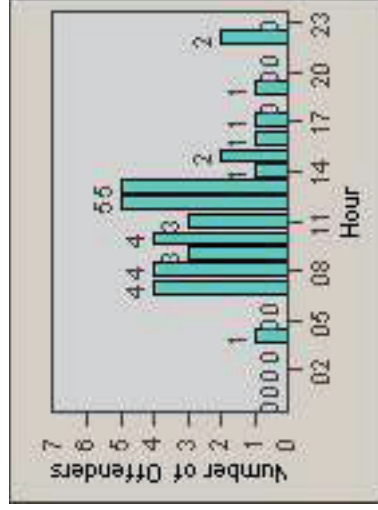

Redflex Redlight Offender Statistics

CONTRACT: Santa Clarita   LOCATION: SCL-WCSC-03 Whites Canyon Rd / Soledad Canyon Rd
DATE FROM: 01-Apr-2011   DATE TO: 30-Jun-2011

LANE 1

LANE 2