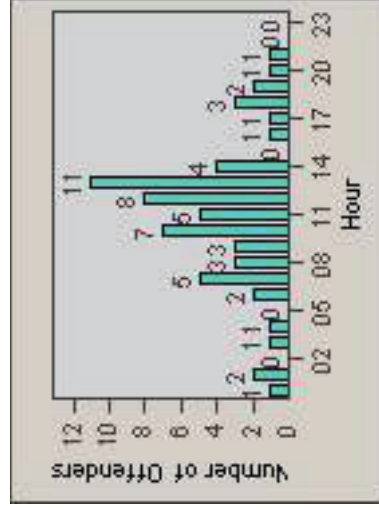

Redflex Redlight Offender Statistics

CONTRACT: Santa Clarita   LOCATION: SCL-WCSC-03 Whites Canyon Rd / Soledad Canyon Rd
DATE FROM: 01-Apr-2011   DATE TO: 30-Jun-2011

LANE 1

LANE 2

LANE 3