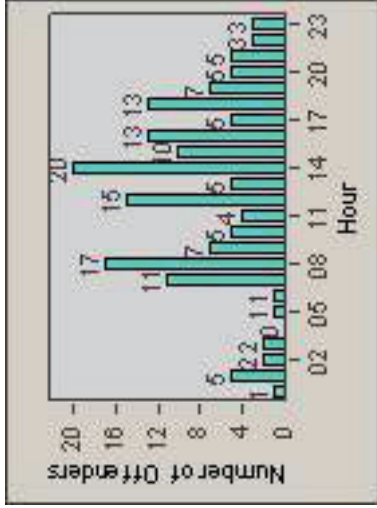

LANE 1

LANE 2

LANE 3

Redflex Redlight Offender Statistics

CONTRACT: Santa Clarita LOCATION: SCL-WCSC-01 Soledad Canyon Rd / Whites Canyon Rd
DATE FROM: 01-Apr-2011 DATE TO: 30-Jun-2011

LANE 4

LANE TOTAL

Redflex Redlight Offender Statistics

CONTRACT: Santa Clarita LOCATION: SCL-WCSC-01 Soledad Canyon Rd / Whites Canyon Rd
 DATE FROM: 01-Apr-2011 DATE TO: 30-Jun-2011

Redflex Redlight Offender Statistics

CONTRACT: Santa Clarita LOCATION: SCL-WCSC-03 Whites Canyon Rd / Soledad Canyon Rd
 DATE FROM: 01-Apr-2011 DATE TO: 30-Jun-2011