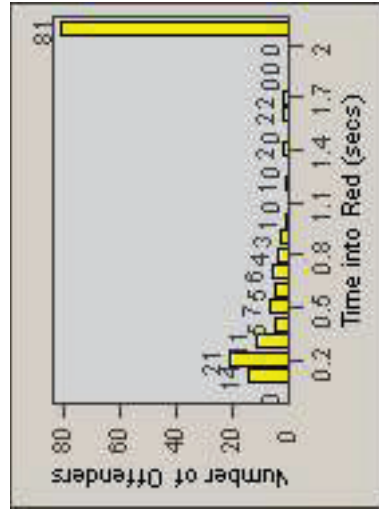

Redflex Redlight Offender Statistics

CONTRACT: Santa Clarita LOCATION: SCL-VAMB-01 Valencia Blvd.
 DATE FROM: 01-Apr-2011 DATE TO: 30-Jun-2011

LANE 1

LANE 2

LANE 3

Redflex Redlight Offender Statistics

CONTRACT: Santa Clarita **LOCATION:** SCL-VAMB-01 Valencia Blvd.
DATE FROM: 01-Apr-2011 **DATE TO:** 30-Jun-2011

LANE 4

LANE TOTAL

Redflex Redlight Offender Statistics

CONTRACT: Santa Clarita LOCATION: SCL-VAMB-01 Valencia Blvd.
 DATE FROM: 01-Apr-2011 DATE TO: 30-Jun-2011

Redflex Redlight Offender Statistics

CONTRACT: Santa Clarita LOCATION: SCL-VAMB-03 Valencia Blvd.
 DATE FROM: 01-Apr-2011 DATE TO: 30-Jun-2011

LANE 1

LANE 2

LANE 3

Redflex Redlight Offender Statistics

CONTRACT: Santa Clarita LOCATION: SCL-VAMB-03 Valencia Blvd.
 DATE FROM: 01-Apr-2011 DATE TO: 30-Jun-2011

LANE 4

LANE TOTAL

Redflex Redlight Offender Statistics