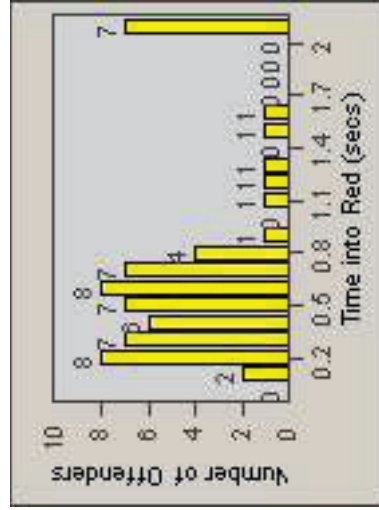

Redflex Redlight Offender Statistics

CONTRACT: Santa Clarita   LOCATION: SCL-WCSC-03 Whites Canyon Rd / Soledad Canyon Rd
DATE FROM: 01-Apr-2011   DATE TO: 30-Jun-2011

LANE 1

LANE 2

LANE 3