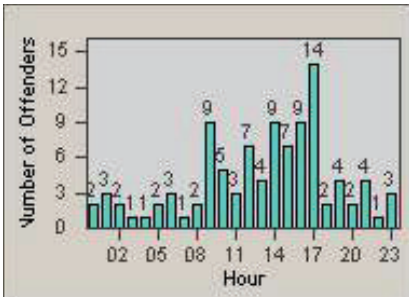

LANE 4

LANE TOTAL

Redflex Redlight Offender Statistics

CONTRACT: Santa Clarita LOCATION: SCL-OVLY-01 Orchard Village Dr / Lyons
 DATE FROM: 01-Jul-2011 DATE TO: 30-Sep-2011

LANE 1

LANE 2

LANE 3

Redflex Redlight Offender Statistics

CONTRACT: Santa Clarita LOCATION: SCL-OVLY-01 Orchard Village Dr / Lyons
 DATE FROM: 01-Jul-2011 DATE TO: 30-Sep-2011

LANE 4

LANE TOTAL

Redflex Redlight Offender Statistics

CONTRACT: Santa Clarita LOCATION: SCL-VAMB-01 Valencia Blvd.
 DATE FROM: 01-Jul-2011 DATE TO: 30-Sep-2011