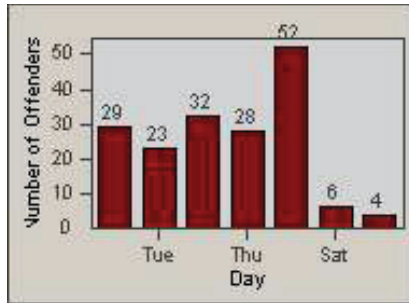

CONTRACT: Santa Clarita
 DATE FROM: 01-Jul-2011

LOCATION: SCL-NRMB-01 McBean Pkwy / Newhall Ranch Rd
 DATE TO: 30-Sep-2011

LANE 1

LANE 2

LANE 3

Redflex Redlight Offender Statistics

CONTRACT: Santa Clarita LOCATION: SCL-NRMB-01 McBean Pkwy / Newhall Ranch Rd
 DATE FROM: 01-Jul-2011 DATE TO: 30-Sep-2011