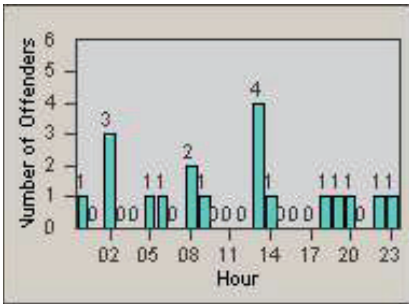

LANE 1

LANE 2

LANE 3

Redflex Redlight Offender Statistics

CONTRACT: Santa Clarita LOCATION: SCL-VAMB-01 Valencia Blvd.
 DATE FROM: 01-Jul-2011 DATE TO: 30-Sep-2011

LANE 4

LANE TOTAL

Redflex Redlight Offender Statistics

CONTRACT: Santa Clarita LOCATION: SCL-VAMB-03 Valencia Blvd.
 DATE FROM: 01-Jul-2011 DATE TO: 30-Sep-2011

LANE 1

LANE 2

LANE 3

Redflex Redlight Offender Statistics

CONTRACT: Santa Clarita LOCATION: SCL-VAMB-03 Valencia Blvd.
 DATE FROM: 01-Jul-2011 DATE TO: 30-Sep-2011

LANE 4

LANE TOTAL

Redflex Redlight Offender Statistics

CONTRACT: Santa Clarita LOCATION: SCL-WCSC-01 Soledad Canyon Rd / Whites Canyon Rd
 DATE FROM: 01-Jul-2011 DATE TO: 30-Sep-2011

LANE 1

LANE 2

LANE 3

Redflex Redlight Offender Statistics