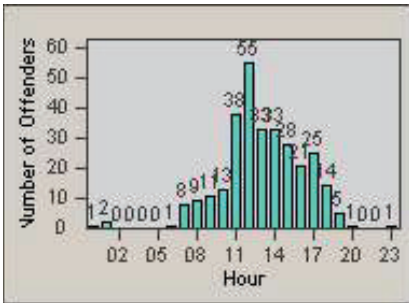

CONTRACT: Santa Clarita LOCATION: SCL-OVLY-01 Orchard Village Dr / Lyons
 DATE FROM: 01-Jul-2011 DATE TO: 30-Sep-2011

LANE 4

LANE TOTAL

Redflex Redlight Offender Statistics

CONTRACT: Santa Clarita LOCATION: SCL-VAMB-01 Valencia Blvd.
 DATE FROM: 01-Jul-2011 DATE TO: 30-Sep-2011

LANE 1

LANE 2

LANE 3

Redflex Redlight Offender Statistics

CONTRACT: Santa Clarita LOCATION: SCL-VAMB-01 Valencia Blvd.
 DATE FROM: 01-Jul-2011 DATE TO: 30-Sep-2011

LANE 4

LANE TOTAL

Redflex Redlight Offender Statistics