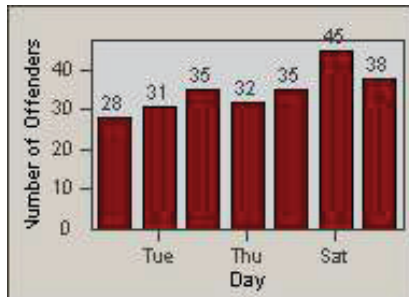

Redflex Redlight Offender Statistics

CONTRACT: Santa Clarita
DATE FROM: 01-Jul-2011

LOCATION: SCL-BCSC-01 Bouquet Canyon / Seco Canyon
DATE TO: 30-Sep-2011

LANE 4

LANE TOTAL