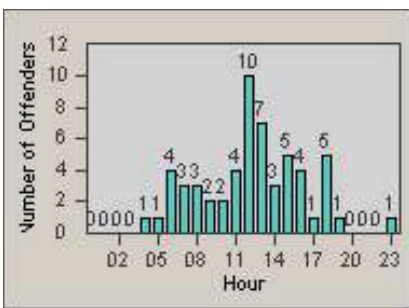

Redflex Redlight Offender Statistics

CONTRACT: Santa Clarita
 DATE FROM: 01-Jul-2011

LOCATION: SCL-BCNR-01 Bouquet Canyon Road
 DATE TO: 30-Sep-2011

LANE 1

LANE 2

LANE 3

Redflex Redlight Offender Statistics

CONTRACT: Santa Clarita **LOCATION:** SCL-BCNR-01 Bouquet Canyon Road
DATE FROM: 01-Jul-2011 **DATE TO:** 30-Sep-2011

LANE 4

LANE TOTAL

Redflex Redlight Offender Statistics

CONTRACT: Santa Clarita
 DATE FROM: 01-Jul-2011