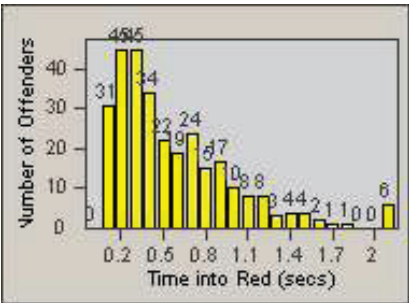

LANE 4

LANE TOTAL

Redflex Redlight Offender Statistics

CONTRACT: Santa Clarita LOCATION: SCL-OVLY-01 Orchard Village Dr / Lyons
 DATE FROM: 01-Jul-2011 DATE TO: 30-Sep-2011

LANE 1

LANE 2

LANE 3

Redflex Redlight Offender Statistics

CONTRACT: Santa Clarita LOCATION: SCL-OVLY-01 Orchard Village Dr / Lyons
 DATE FROM: 01-Jul-2011 DATE TO: 30-Sep-2011

LANE 4

LANE TOTAL

Redflex Redlight Offender Statistics

CONTRACT: Santa Clarita LOCATION: SCL-VAMB-01 Valencia Blvd.
 DATE FROM: 01-Jul-2011 DATE TO: 30-Sep-2011

LANE 1

LANE 2

LANE 3

Redflex Redlight Offender Statistics

CONTRACT: Santa Clarita LOCATION: SCL-VAMB-01 Valencia Blvd.
 DATE FROM: 01-Jul-2011 DATE TO: 30-Sep-2011

LANE 4

LANE TOTAL

Redflex Redlight Offender Statistics