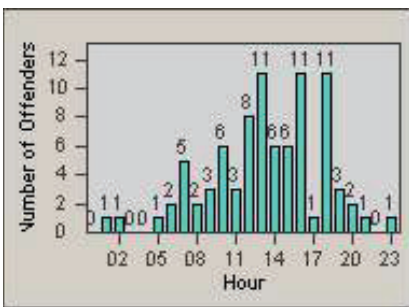

Redflex Redlight Offender Statistics

CONTRACT: Santa Clarita
 DATE FROM: 01-Jul-2011

LOCATION: SCL-BCNR-01 Bouquet Canyon Road
 DATE TO: 30-Sep-2011

LANE 1

LANE 2

LANE 3

Redflex Redlight Offender Statistics

CONTRACT: Santa Clarita **LOCATION:** SCL-BCNR-01 Bouquet Canyon Road
DATE FROM: 01-Jul-2011 **DATE TO:** 30-Sep-2011

LANE 4

LANE TOTAL

Redflex Redlight Offender Statistics

CONTRACT: Santa Clarita
 DATE FROM: 01-Jul-2011