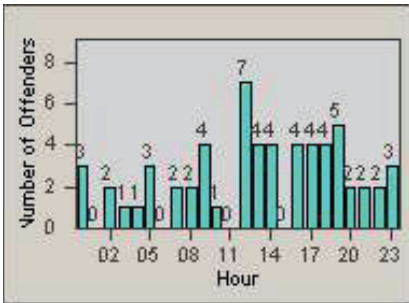

CONTRACT: Santa Clarita **LOCATION:** SCL-BCNR-01 Bouquet Canyon Road
DATE FROM: 01-Jul-2011 **DATE TO:** 30-Sep-2011

LANE 4

LANE TOTAL

Redflex Redlight Offender Statistics

CONTRACT: Santa Clarita
 DATE FROM: 01-Jul-2011

LOCATION: SCL-BCSC-01 Bouquet Canyon / Seco Canyon
 DATE TO: 30-Sep-2011

LANE 1

LANE 2

LANE 3

Redflex Redlight Offender Statistics

CONTRACT: Santa Clarita
 DATE FROM: 01-Jul-2011

LOCATION: SCL-BCSC-01 Bouquet Canyon / Seco Canyon
 DATE TO: 30-Sep-2011