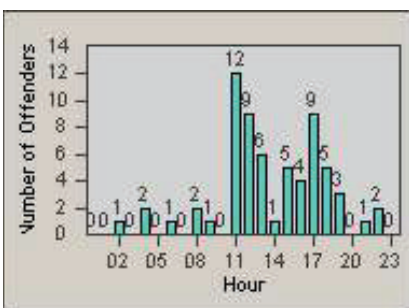

CONTRACT: Santa Clarita LOCATION: SCL-MMMB-01 McBean Pkwy / Magic Mtn Pkwy
 DATE FROM: 01-Jul-2011 DATE TO: 30-Sep-2011

LANE 4

LANE TOTAL

Redflex Redlight Offender Statistics

CONTRACT: Santa Clarita LOCATION: SCL-NRBC-01 Bouquet Canyon Road
 DATE FROM: 01-Jul-2011 DATE TO: 30-Sep-2011

LANE 1

LANE 2

LANE 3

Redflex Redlight Offender Statistics

CONTRACT: Santa Clarita LOCATION: SCL-NRBC-01 Bouquet Canyon Road
 DATE FROM: 01-Jul-2011 DATE TO: 30-Sep-2011

LANE 4

LANE TOTAL

Redflex Redlight Offender Statistics