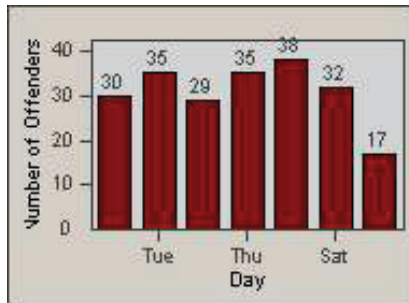

CONTRACT: Santa Clarita
 DATE FROM: 01-Jul-2011

LOCATION: SCL-WCSC-01 Soledad Canyon Rd / Whites Canyon Rd
 DATE TO: 30-Sep-2011

LANE 4

LANE TOTAL

Redflex Redlight Offender Statistics

CONTRACT: Santa Clarita
 DATE FROM: 01-Jul-2011