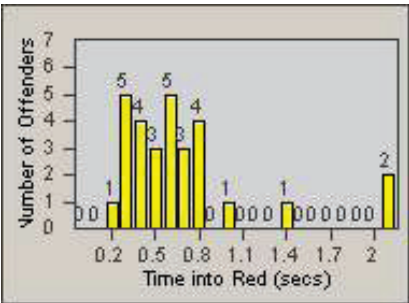

LANE 4

LANE TOTAL

Redflex Redlight Offender Statistics

CONTRACT: Santa Clarita LOCATION: SCL-WCSC-01 Soledad Canyon Rd / Whites Canyon Rd
 DATE FROM: 01-Jul-2011 DATE TO: 30-Sep-2011

LANE 1

LANE 2

LANE 3

Redflex Redlight Offender Statistics

CONTRACT: Santa Clarita
 DATE FROM: 01-Jul-2011

LOCATION: SCL-WCSC-01 Soledad Canyon Rd / Whites Canyon Rd
 DATE TO: 30-Sep-2011

LANE 4

LANE TOTAL

Redflex Redlight Offender Statistics

CONTRACT: Santa Clarita
 DATE FROM: 01-Jul-2011

LOCATION: SCL-WCSC-03 Whites Canyon Rd / Soledad Canyon Rd
 DATE TO: 30-Sep-2011

LANE 1

LANE 2

LANE 3

Redflex Redlight Offender Statistics

CONTRACT: Santa Clarita
 DATE FROM: 01-Jul-2011

LOCATION: SCL-WCSC-03 Whites Canyon Rd / Soledad Canyon Rd
 DATE TO: 30-Sep-2011