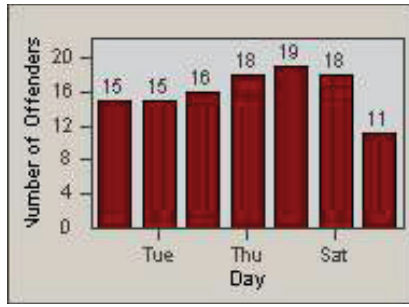

LANE 4

LANE TOTAL

Redflex Redlight Offender Statistics

CONTRACT: Santa Clarita LOCATION: SCL-WCSC-01 Soledad Canyon Rd / Whites Canyon Rd
 DATE FROM: 01-Jul-2011 DATE TO: 30-Sep-2011

LANE 1

LANE 2

LANE 3

Redflex Redlight Offender Statistics