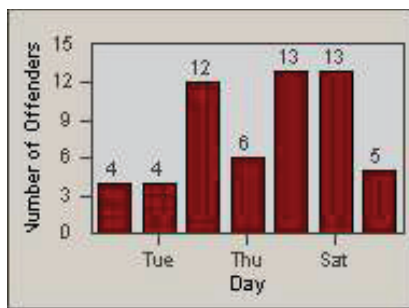

Redflex Redlight Offender Statistics

CONTRACT: Santa Clarita
 DATE FROM: 01-Jul-2011

LOCATION: SCL-BCNR-01 Bouquet Canyon Road
 DATE TO: 30-Sep-2011

LANE 1

LANE 2

LANE 3

Redflex Redlight Offender Statistics

CONTRACT: Santa Clarita **LOCATION:** SCL-BCNR-01 Bouquet Canyon Road
DATE FROM: 01-Jul-2011 **DATE TO:** 30-Sep-2011

LANE 4

LANE TOTAL

Redflex Redlight Offender Statistics

CONTRACT: Santa Clarita
 DATE FROM: 01-Jul-2011

LOCATION: SCL-BCSC-01 Bouquet Canyon / Seco Canyon
 DATE TO: 30-Sep-2011

LANE 1

LANE 2

LANE 3

Redflex Redlight Offender Statistics

CONTRACT: Santa Clarita
 DATE FROM: 01-Jul-2011

LOCATION: SCL-BCSC-01 Bouquet Canyon / Seco Canyon
 DATE TO: 30-Sep-2011