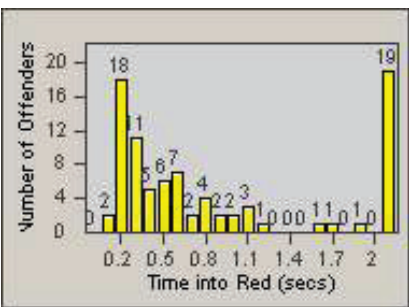

Redflex Redlight Offender Statistics

CONTRACT: Santa Clarita
 DATE FROM: 01-Jul-2011

LOCATION: SCL-BCNR-01 Bouquet Canyon Road
 DATE TO: 30-Sep-2011

LANE 1

LANE 2

LANE 3

Redflex Redlight Offender Statistics

CONTRACT: Santa Clarita **LOCATION:** SCL-BCNR-01 Bouquet Canyon Road
DATE FROM: 01-Jul-2011 **DATE TO:** 30-Sep-2011

LANE 4

LANE TOTAL

Redflex Redlight Offender Statistics

CONTRACT: Santa Clarita
 DATE FROM: 01-Jul-2011