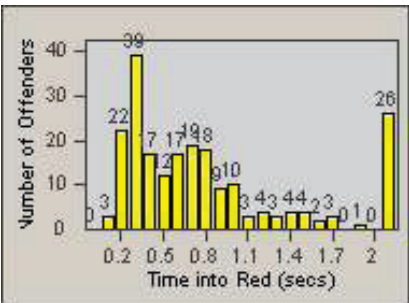

LANE 4

LANE TOTAL

Redflex Redlight Offender Statistics

CONTRACT: Santa Clarita LOCATION: SCL-WCSC-01 Soledad Canyon Rd / Whites Canyon Rd
 DATE FROM: 01-Jul-2011 DATE TO: 30-Sep-2011

LANE 1

LANE 2

LANE 3

Redflex Redlight Offender Statistics

CONTRACT: Santa Clarita
 DATE FROM: 01-Jul-2011

LOCATION: SCL-WCSC-01 Soledad Canyon Rd / Whites Canyon Rd
 DATE TO: 30-Sep-2011

LANE 4

LANE TOTAL

Redflex Redlight Offender Statistics

CONTRACT: Santa Clarita
 DATE FROM: 01-Jul-2011