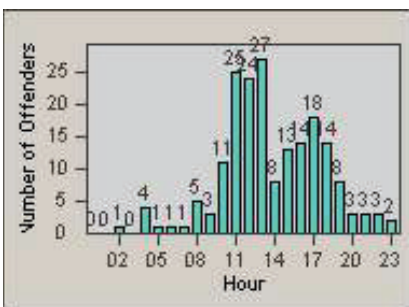

LANE 1

LANE 2

LANE 3

Redflex Redlight Offender Statistics

CONTRACT: Santa Clarita LOCATION: SCL-NRBC-01 Bouquet Canyon Road
 DATE FROM: 01-Jul-2011 DATE TO: 30-Sep-2011

LANE 4

LANE TOTAL

Redflex Redlight Offender Statistics

CONTRACT: Santa Clarita
 DATE FROM: 01-Jul-2011

LOCATION: SCL-NRMB-01 McBean Pkwy / Newhall Ranch Rd
 DATE TO: 30-Sep-2011

LANE 1

LANE 2

LANE 3

Redflex Redlight Offender Statistics

CONTRACT: Santa Clarita LOCATION: SCL-NRMB-01 McBean Pkwy / Newhall Ranch Rd
 DATE FROM: 01-Jul-2011 DATE TO: 30-Sep-2011