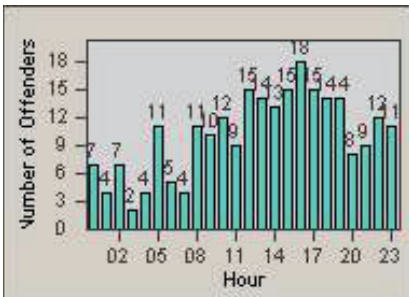

LOCATION: SCL-BCSC-01 Bouquet Canyon / Seco Canyon
 DATE TO: 30-Sep-2011

LANE 1

LANE 2

LANE 3

Redflex Redlight Offender Statistics

CONTRACT: Santa Clarita
 DATE FROM: 01-Jul-2011

LOCATION: SCL-BCSC-01 Bouquet Canyon / Seco Canyon
 DATE TO: 30-Sep-2011

LANE 4

LANE TOTAL

Redflex Redlight Offender Statistics

CONTRACT: Santa Clarita LOCATION: SCL-MMMB-01 McBean Pkwy / Magic Mtn Pkwy
 DATE FROM: 01-Jul-2011 DATE TO: 30-Sep-2011

LANE 1

LANE 2

LANE 3

Redflex Redlight Offender Statistics