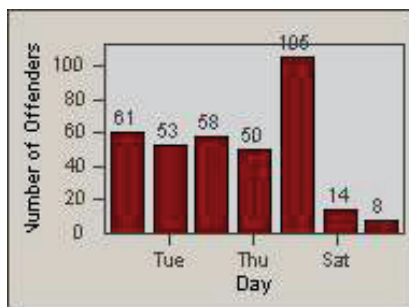

Redflex Redlight Offender Statistics

CONTRACT: Santa Clarita   LOCATION: SCL-NRMB-01 McBean Pkwy / Newhall Ranch Rd
DATE FROM: 01-Jul-2011   DATE TO: 30-Sep-2011

LANE 4

LANE TOTAL