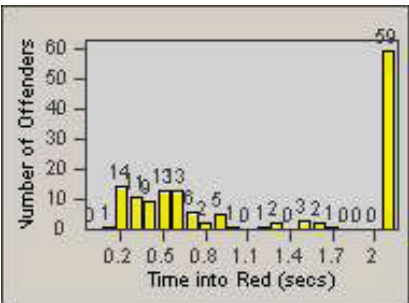

Redflex Redlight Offender Statistics

CONTRACT: Santa Clarita   LOCATION: SCL-OVLY-01 Orchard Village Dr / Lyons
DATE FROM: 01-Jul-2011   DATE TO: 30-Sep-2011

LANE 4

LANE TOTAL