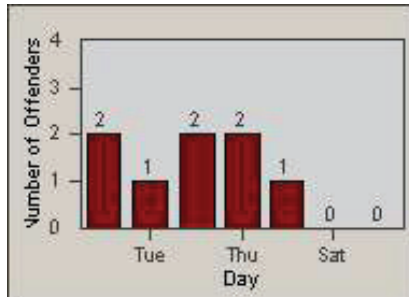

LANE 1

LANE 2

LANE 3

Redflex Redlight Offender Statistics

CONTRACT: Santa Clarita LOCATION: SCL-NRBC-01 Bouquet Canyon Road
 DATE FROM: 01-Jul-2011 DATE TO: 30-Sep-2011

LANE 4

LANE TOTAL

Redflex Redlight Offender Statistics

CONTRACT: Santa Clarita
 DATE FROM: 01-Jul-2011

LOCATION: SCL-NRMB-01 McBean Pkwy / Newhall Ranch Rd
 DATE TO: 30-Sep-2011

LANE 1

LANE 2

LANE 3

Redflex Redlight Offender Statistics

CONTRACT: Santa Clarita LOCATION: SCL-NRMB-01 McBean Pkwy / Newhall Ranch Rd
 DATE FROM: 01-Jul-2011 DATE TO: 30-Sep-2011