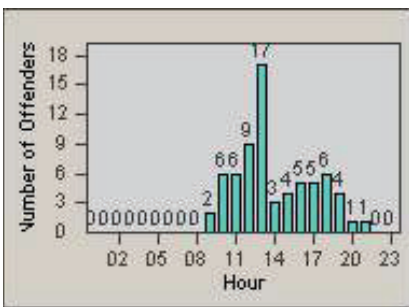

CONTRACT: Santa Clarita LOCATION: SCL-MMMB-01 McBean Pkwy / Magic Mtn Pkwy
 DATE FROM: 01-Jul-2011 DATE TO: 30-Sep-2011

LANE 4

LANE TOTAL

Redflex Redlight Offender Statistics

CONTRACT: Santa Clarita LOCATION: SCL-NRBC-01 Bouquet Canyon Road
 DATE FROM: 01-Jul-2011 DATE TO: 30-Sep-2011

LANE 1

LANE 2

LANE 3

Redflex Redlight Offender Statistics

CONTRACT: Santa Clarita LOCATION: SCL-NRBC-01 Bouquet Canyon Road
 DATE FROM: 01-Jul-2011 DATE TO: 30-Sep-2011

LANE 4

LANE TOTAL

Redflex Redlight Offender Statistics