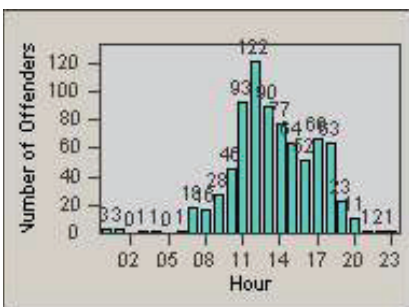

LANE 1

LANE 2

LANE 3

Redflex Redlight Offender Statistics

CONTRACT: Santa Clarita LOCATION: SCL-VAMB-01 Valencia Blvd.
 DATE FROM: 01-Jul-2011 DATE TO: 30-Sep-2011

LANE 4

LANE TOTAL

Redflex Redlight Offender Statistics

CONTRACT: Santa Clarita LOCATION: SCL-VAMB-03 Valencia Blvd.
 DATE FROM: 01-Jul-2011 DATE TO: 30-Sep-2011

LANE 1

LANE 2

LANE 3

Redflex Redlight Offender Statistics

CONTRACT: Santa Clarita LOCATION: SCL-VAMB-03 Valencia Blvd.
 DATE FROM: 01-Jul-2011 DATE TO: 30-Sep-2011