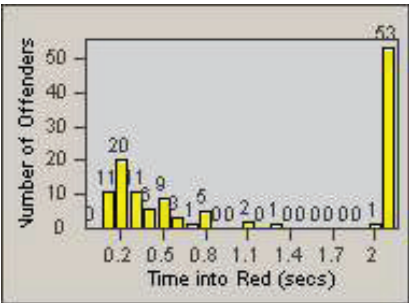

LANE 1

LANE 2

LANE 3

Redflex Redlight Offender Statistics

CONTRACT: Santa Clarita LOCATION: SCL-VAMB-01 Valencia Blvd.
 DATE FROM: 01-Jul-2011 DATE TO: 30-Sep-2011

LANE 4

LANE TOTAL

Redflex Redlight Offender Statistics

CONTRACT: Santa Clarita LOCATION: SCL-VAMB-03 Valencia Blvd.
 DATE FROM: 01-Jul-2011 DATE TO: 30-Sep-2011

LANE 1

LANE 2

LANE 3

Redflex Redlight Offender Statistics

CONTRACT: Santa Clarita LOCATION: SCL-VAMB-03 Valencia Blvd.
 DATE FROM: 01-Jul-2011 DATE TO: 30-Sep-2011