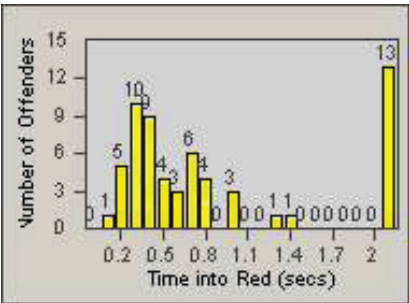

CONTRACT: Santa Clarita **LOCATION:** SCL-BCNR-01 Bouquet Canyon Road
DATE FROM: 01-Jul-2011 **DATE TO:** 30-Sep-2011

LANE 4

LANE TOTAL

Redflex Redlight Offender Statistics

CONTRACT: Santa Clarita
 DATE FROM: 01-Jul-2011

LOCATION: SCL-BCSC-01 Bouquet Canyon / Seco Canyon
 DATE TO: 30-Sep-2011

LANE 1

LANE 2

LANE 3

Redflex Redlight Offender Statistics

CONTRACT: Santa Clarita
 DATE FROM: 01-Jul-2011

LOCATION: SCL-BCSC-01 Bouquet Canyon / Seco Canyon
 DATE TO: 30-Sep-2011