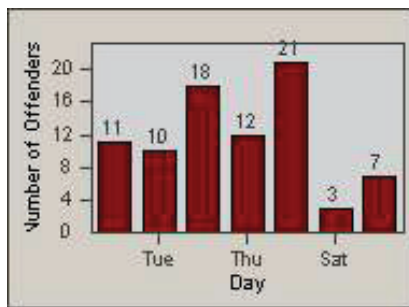

LOCATION: SCL-BCSC-01 Bouquet Canyon / Seco Canyon
 DATE TO: 30-Sep-2011

LANE 1

LANE 2

LANE 3

Redflex Redlight Offender Statistics

CONTRACT: Santa Clarita
 DATE FROM: 01-Jul-2011

LOCATION: SCL-BCSC-01 Bouquet Canyon / Seco Canyon
 DATE TO: 30-Sep-2011

LANE 4

LANE TOTAL

Redflex Redlight Offender Statistics

CONTRACT: Santa Clarita LOCATION: SCL-MMMB-01 McBean Pkwy / Magic Mtn Pkwy
 DATE FROM: 01-Jul-2011 DATE TO: 30-Sep-2011

LANE 1

LANE 2

LANE 3

Redflex Redlight Offender Statistics