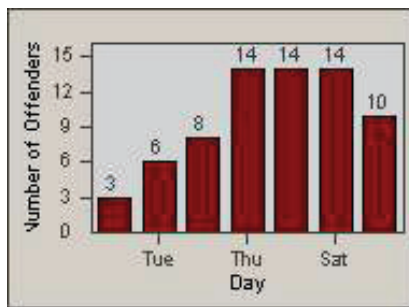

CONTRACT: Santa Clarita LOCATION: SCL-MMMB-01 McBean Pkwy / Magic Mtn Pkwy
 DATE FROM: 01-Jul-2011 DATE TO: 30-Sep-2011

LANE 4

LANE TOTAL

Redflex Redlight Offender Statistics

CONTRACT: Santa Clarita LOCATION: SCL-NRBC-01 Bouquet Canyon Road
 DATE FROM: 01-Jul-2011 DATE TO: 30-Sep-2011

LANE 1

LANE 2

LANE 3

Redflex Redlight Offender Statistics

CONTRACT: Santa Clarita LOCATION: SCL-NRBC-01 Bouquet Canyon Road
 DATE FROM: 01-Jul-2011 DATE TO: 30-Sep-2011

LANE 4

LANE TOTAL

Redflex Redlight Offender Statistics