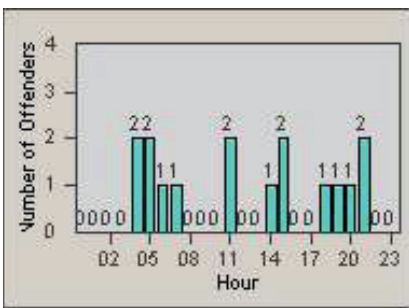

Redflex Redlight Offender Statistics

CONTRACT: Santa Clarita
 DATE FROM: 01-Jul-2011

LOCATION: SCL-BCNR-01 Bouquet Canyon Road
 DATE TO: 30-Sep-2011

LANE 1

LANE 2

LANE 3

Redflex Redlight Offender Statistics

CONTRACT: Santa Clarita **LOCATION:** SCL-BCNR-01 Bouquet Canyon Road
DATE FROM: 01-Jul-2011 **DATE TO:** 30-Sep-2011

LANE 4

LANE TOTAL

Redflex Redlight Offender Statistics

CONTRACT: Santa Clarita
 DATE FROM: 01-Jul-2011