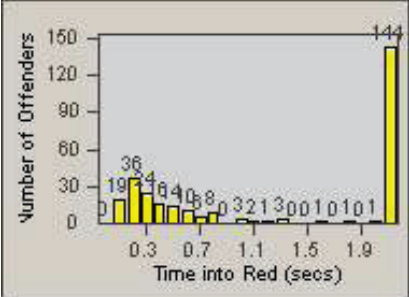

Redflex Redlight Offender Statistics

CONTRACT: Santa Clarita   LOCATION: SCL-VAMB-03 Valencia Blvd.
DATE FROM: 01-Jul-2011   DATE TO: 30-Sep-2011

LANE 4

LANE TOTAL