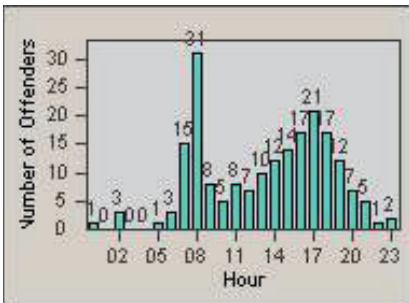

Redflex Redlight Offender Statistics

CONTRACT: Santa Clarita   LOCATION: SCL-MMMB-01 McBean Pkwy / Magic Mtn Pkwy
DATE FROM: 01-Jul-2011   DATE TO: 30-Sep-2011

LANE 4

LANE TOTAL