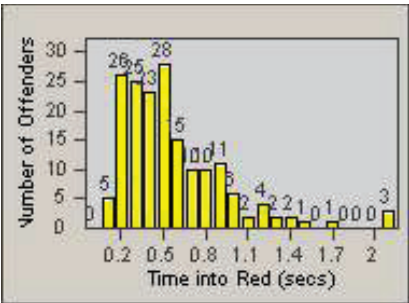

LANE 1

LANE 2

LANE 3

Redflex Redlight Offender Statistics

CONTRACT: Santa Clarita LOCATION: SCL-NRBC-01 Bouquet Canyon Road
 DATE FROM: 01-Jul-2011 DATE TO: 30-Sep-2011

LANE 4

LANE TOTAL

Redflex Redlight Offender Statistics

CONTRACT: Santa Clarita
 DATE FROM: 01-Jul-2011

LOCATION: SCL-NRMB-01 McBean Pkwy / Newhall Ranch Rd
 DATE TO: 30-Sep-2011

LANE 1

LANE 2

LANE 3

Redflex Redlight Offender Statistics

CONTRACT: Santa Clarita LOCATION: SCL-NRMB-01 McBean Pkwy / Newhall Ranch Rd
 DATE FROM: 01-Jul-2011 DATE TO: 30-Sep-2011

LANE 4

LANE TOTAL

Redflex Redlight Offender Statistics

CONTRACT: Santa Clarita LOCATION: SCL-OVLY-01 Orchard Village Dr / Lyons
 DATE FROM: 01-Jul-2011 DATE TO: 30-Sep-2011

LANE 1

LANE 2

LANE 3

Redflex Redlight Offender Statistics