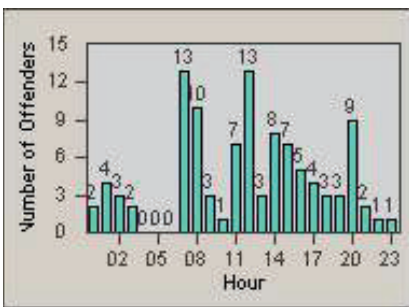

LANE 4

LANE TOTAL

Redflex Redlight Offender Statistics

CONTRACT: Santa Clarita LOCATION: SCL-WCSC-01 Soledad Canyon Rd / Whites Canyon Rd
 DATE FROM: 01-Jul-2011 DATE TO: 30-Sep-2011

LANE 1

LANE 2

LANE 3

Redflex Redlight Offender Statistics