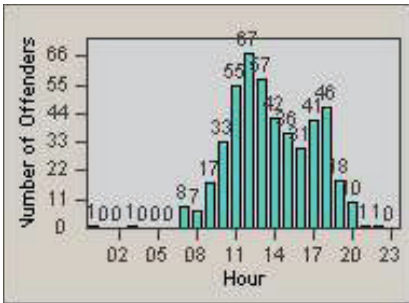

CONTRACT: Santa Clarita LOCATION: SCL-OVLY-01 Orchard Village Dr / Lyons
 DATE FROM: 01-Jul-2011 DATE TO: 30-Sep-2011

LANE 4

LANE TOTAL

Redflex Redlight Offender Statistics

CONTRACT: Santa Clarita LOCATION: SCL-VAMB-01 Valencia Blvd.
 DATE FROM: 01-Jul-2011 DATE TO: 30-Sep-2011

LANE 1

LANE 2

LANE 3

Redflex Redlight Offender Statistics

CONTRACT: Santa Clarita LOCATION: SCL-VAMB-01 Valencia Blvd.
 DATE FROM: 01-Jul-2011 DATE TO: 30-Sep-2011

LANE 4

LANE TOTAL

Redflex Redlight Offender Statistics