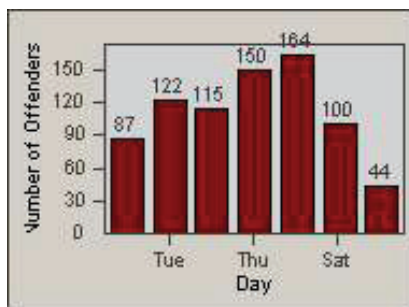

LANE 1

LANE 2

LANE 3

Redflex Redlight Offender Statistics

CONTRACT: Santa Clarita LOCATION: SCL-VAMB-01 Valencia Blvd.
 DATE FROM: 01-Jul-2011 DATE TO: 30-Sep-2011

LANE 4

LANE TOTAL

Redflex Redlight Offender Statistics