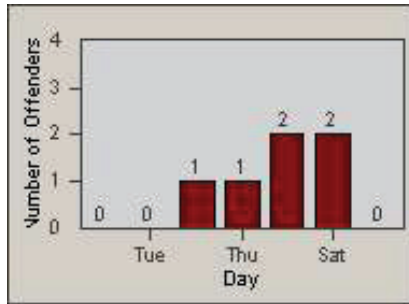

CONTRACT: Santa Clarita LOCATION: SCL-OVLY-01 Orchard Village Dr / Lyons
 DATE FROM: 01-Jul-2011 DATE TO: 30-Sep-2011

LANE 4

LANE TOTAL

Redflex Redlight Offender Statistics

CONTRACT: Santa Clarita LOCATION: SCL-VAMB-01 Valencia Blvd.
 DATE FROM: 01-Jul-2011 DATE TO: 30-Sep-2011

LANE 1

LANE 2

LANE 3

Redflex Redlight Offender Statistics

CONTRACT: Santa Clarita LOCATION: SCL-VAMB-01 Valencia Blvd.
 DATE FROM: 01-Jul-2011 DATE TO: 30-Sep-2011

LANE 4

LANE TOTAL

Redflex Redlight Offender Statistics