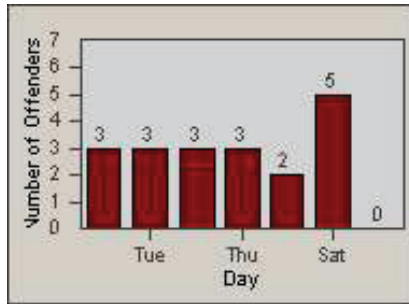

LOCATION: SCL-BCSC-01 Bouquet Canyon / Seco Canyon
 DATE TO: 30-Sep-2011

LANE 1

LANE 2

LANE 3

Redflex Redlight Offender Statistics

CONTRACT: Santa Clarita
 DATE FROM: 01-Jul-2011

LOCATION: SCL-BCSC-01 Bouquet Canyon / Seco Canyon
 DATE TO: 30-Sep-2011

LANE 4

LANE TOTAL

Redflex Redlight Offender Statistics

CONTRACT: Santa Clarita LOCATION: SCL-MMMB-01 McBean Pkwy / Magic Mtn Pkwy
 DATE FROM: 01-Jul-2011 DATE TO: 30-Sep-2011

LANE 1

LANE 2

LANE 3

Redflex Redlight Offender Statistics