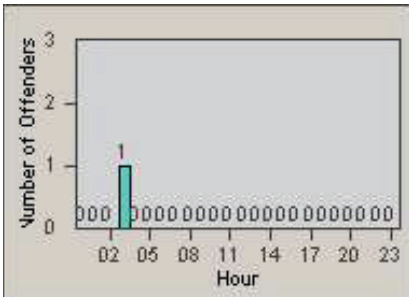

Redflex Redlight Offender Statistics

CONTRACT: Santa Clarita
DATE FROM: 01-Jul-2011

LOCATION: SCL-WCSC-03 Whites Canyon Rd / Soledad Canyon Rd
DATE TO: 30-Sep-2011

LANE 4