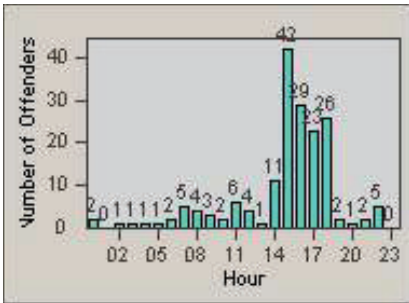

LANE 1

LANE 2

LANE 3

Redflex Redlight Offender Statistics

CONTRACT: Santa Clarita LOCATION: SCL-NRBC-01 Bouquet Canyon Road
 DATE FROM: 01-Jul-2011 DATE TO: 30-Sep-2011

LANE 4

LANE TOTAL

Redflex Redlight Offender Statistics

CONTRACT: Santa Clarita
 DATE FROM: 01-Jul-2011

LOCATION: SCL-NRMB-01 McBean Pkwy / Newhall Ranch Rd
 DATE TO: 30-Sep-2011

LANE 1

LANE 2

LANE 3

Redflex Redlight Offender Statistics

CONTRACT: Santa Clarita LOCATION: SCL-NRMB-01 McBean Pkwy / Newhall Ranch Rd
 DATE FROM: 01-Jul-2011 DATE TO: 30-Sep-2011

LANE 4

LANE TOTAL

Redflex Redlight Offender Statistics

CONTRACT: Santa Clarita LOCATION: SCL-OVLY-01 Orchard Village Dr / Lyons
 DATE FROM: 01-Jul-2011 DATE TO: 30-Sep-2011

LANE 1

LANE 2

LANE 3

Redflex Redlight Offender Statistics