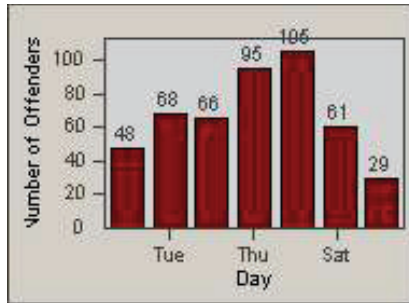

Redflex Redlight Offender Statistics

CONTRACT: Santa Clarita   LOCATION: SCL-VAMB-01 Valencia Blvd.
DATE FROM: 01-Jul-2011   DATE TO: 30-Sep-2011

LANE 1

LANE 2

LANE 3