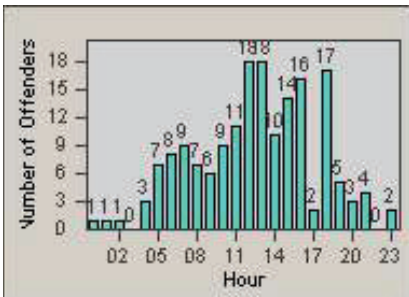

Redflex Redlight Offender Statistics

CONTRACT: Santa Clarita
 DATE FROM: 01-Jul-2011

LOCATION: SCL-BCNR-01 Bouquet Canyon Road
 DATE TO: 30-Sep-2011

LANE 1

LANE 2

LANE 3

Redflex Redlight Offender Statistics

CONTRACT: Santa Clarita **LOCATION:** SCL-BCNR-01 Bouquet Canyon Road
DATE FROM: 01-Jul-2011 **DATE TO:** 30-Sep-2011

LANE 4

LANE TOTAL

Redflex Redlight Offender Statistics

CONTRACT: Santa Clarita
 DATE FROM: 01-Jul-2011

LOCATION: SCL-BCSC-01 Bouquet Canyon / Seco Canyon
 DATE TO: 30-Sep-2011

LANE 1

LANE 2

LANE 3

Redflex Redlight Offender Statistics

CONTRACT: Santa Clarita
 DATE FROM: 01-Jul-2011

LOCATION: SCL-BCSC-01 Bouquet Canyon / Seco Canyon
 DATE TO: 30-Sep-2011