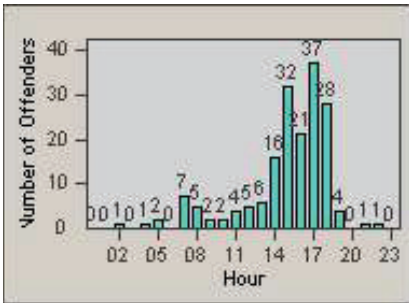

Redflex Redlight Offender Statistics

CONTRACT: Santa Clarita
DATE FROM: 01-Jul-2011

LOCATION: SCL-NRMB-01 McBean Pkwy / Newhall Ranch Rd
DATE TO: 30-Sep-2011

LANE 1