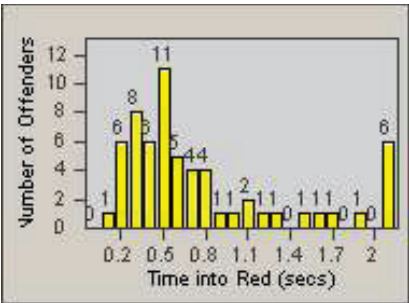

Redflex Redlight Offender Statistics

CONTRACT: Santa Clarita
DATE FROM: 01-Jul-2011

LOCATION: SCL-WCSC-03 Whites Canyon Rd / Soledad Canyon Rd
DATE TO: 30-Sep-2011

LANE 1

LANE 2

LANE 3