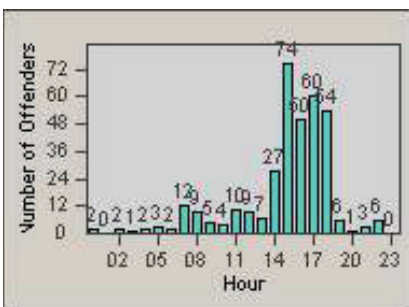

LANE 1

LANE 2

LANE 3

Redflex Redlight Offender Statistics

CONTRACT: Santa Clarita LOCATION: SCL-NRBC-01 Bouquet Canyon Road
 DATE FROM: 01-Jul-2011 DATE TO: 30-Sep-2011

LANE 4

LANE TOTAL

Redflex Redlight Offender Statistics

CONTRACT: Santa Clarita
 DATE FROM: 01-Jul-2011

LOCATION: SCL-NRMB-01 McBean Pkwy / Newhall Ranch Rd
 DATE TO: 30-Sep-2011

LANE 1

LANE 2

LANE 3

Redflex Redlight Offender Statistics

CONTRACT: Santa Clarita LOCATION: SCL-NRMB-01 McBean Pkwy / Newhall Ranch Rd
 DATE FROM: 01-Jul-2011 DATE TO: 30-Sep-2011

LANE 4

LANE TOTAL

Redflex Redlight Offender Statistics

CONTRACT: Santa Clarita LOCATION: SCL-OVLY-01 Orchard Village Dr / Lyons
 DATE FROM: 01-Jul-2011 DATE TO: 30-Sep-2011

LANE 1

LANE 2

LANE 3

Redflex Redlight Offender Statistics