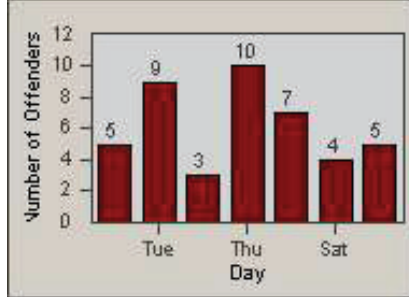

LANE 4

LANE TOTAL

Redflex Redlight Offender Statistics

CONTRACT: Santa Clarita LOCATION: SCL-OVLY-01 Orchard Village Dr / Lyons
 DATE FROM: 01-Jul-2011 DATE TO: 30-Sep-2011

LANE 1

LANE 2

LANE 3

Redflex Redlight Offender Statistics