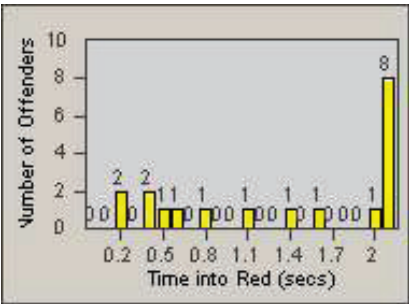

LOCATION: SCL-BCSC-01 Bouquet Canyon / Seco Canyon
 DATE TO: 30-Sep-2011

LANE 1

LANE 2

LANE 3

Redflex Redlight Offender Statistics

CONTRACT: Santa Clarita
 DATE FROM: 01-Jul-2011

LOCATION: SCL-BCSC-01 Bouquet Canyon / Seco Canyon
 DATE TO: 30-Sep-2011

LANE 4

LANE TOTAL

Redflex Redlight Offender Statistics

CONTRACT: Santa Clarita LOCATION: SCL-MMMB-01 McBean Pkwy / Magic Mtn Pkwy
 DATE FROM: 01-Jul-2011 DATE TO: 30-Sep-2011

LANE 1

LANE 2

LANE 3

Redflex Redlight Offender Statistics