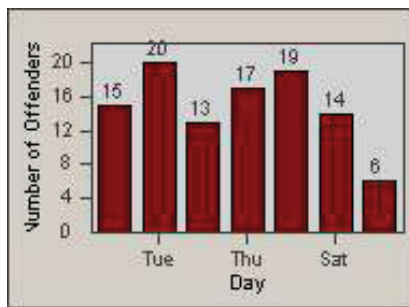

LANE 4

LANE TOTAL

Redflex Redlight Offender Statistics

CONTRACT: Santa Clarita LOCATION: SCL-WCSC-01 Soledad Canyon Rd / Whites Canyon Rd
 DATE FROM: 01-Jul-2011 DATE TO: 30-Sep-2011

LANE 1

LANE 2

LANE 3

Redflex Redlight Offender Statistics