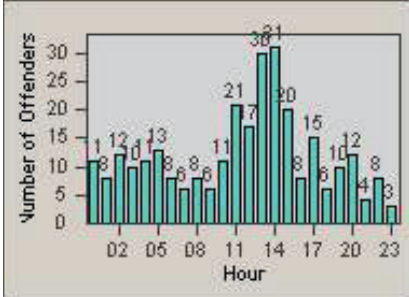

Redflex Redlight Offender Statistics

CONTRACT: Santa Clarita   LOCATION: SCL-VAMB-03 Valencia Blvd.
DATE FROM: 01-Jul-2011   DATE TO: 30-Sep-2011

LANE 4

LANE TOTAL