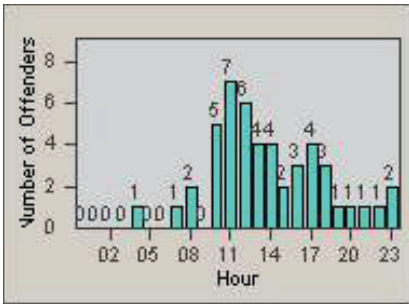

CONTRACT: Santa Clarita LOCATION: SCL-MMMB-01 McBean Pkwy / Magic Mtn Pkwy
 DATE FROM: 01-Jul-2011 DATE TO: 30-Sep-2011

LANE 4

LANE TOTAL

Redflex Redlight Offender Statistics

CONTRACT: Santa Clarita LOCATION: SCL-NRBC-01 Bouquet Canyon Road
 DATE FROM: 01-Jul-2011 DATE TO: 30-Sep-2011

LANE 1

LANE 2

LANE 3

Redflex Redlight Offender Statistics

CONTRACT: Santa Clarita LOCATION: SCL-NRBC-01 Bouquet Canyon Road
 DATE FROM: 01-Jul-2011 DATE TO: 30-Sep-2011

LANE 4

LANE TOTAL

Redflex Redlight Offender Statistics