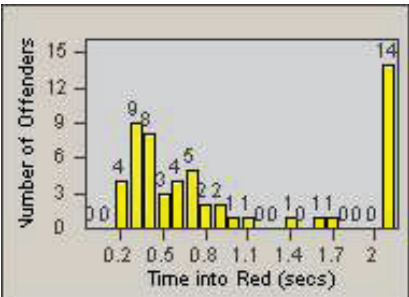

Redflex Redlight Offender Statistics

CONTRACT: Santa Clarita
DATE FROM: 01-Jul-2011

LOCATION: SCL-BCSC-01 Bouquet Canyon / Seco Canyon
DATE TO: 30-Sep-2011

LANE 4