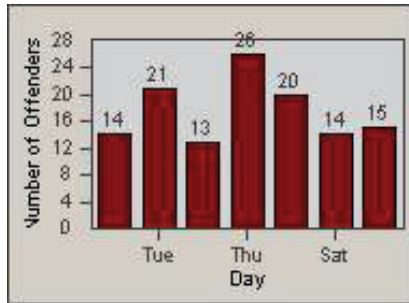

Redflex Redlight Offender Statistics

CONTRACT: Santa Clarita   LOCATION: SCL-VAMB-03 Valencia Blvd.
DATE FROM: 01-Jul-2011   DATE TO: 30-Sep-2011

LANE 1