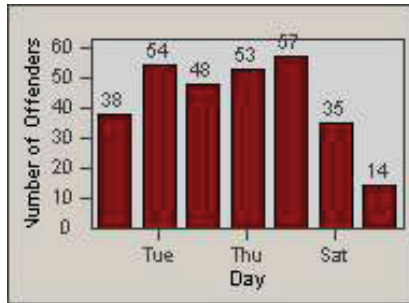

Redflex Redlight Offender Statistics

CONTRACT: Santa Clarita   LOCATION: SCL-VAMB-01 Valencia Blvd.
DATE FROM: 01-Jul-2011   DATE TO: 30-Sep-2011

LANE 1