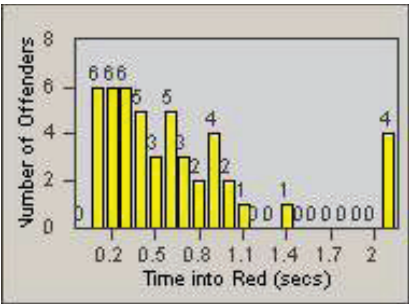

CONTRACT: Santa Clarita LOCATION: SCL-MMMB-01 McBean Pkwy / Magic Mtn Pkwy
 DATE FROM: 01-Jul-2011 DATE TO: 30-Sep-2011

LANE 4

LANE TOTAL

Redflex Redlight Offender Statistics

CONTRACT: Santa Clarita LOCATION: SCL-NRBC-01 Bouquet Canyon Road
 DATE FROM: 01-Jul-2011 DATE TO: 30-Sep-2011

LANE 1

LANE 2

LANE 3

Redflex Redlight Offender Statistics

CONTRACT: Santa Clarita LOCATION: SCL-NRBC-01 Bouquet Canyon Road
 DATE FROM: 01-Jul-2011 DATE TO: 30-Sep-2011

LANE 4

LANE TOTAL

Redflex Redlight Offender Statistics