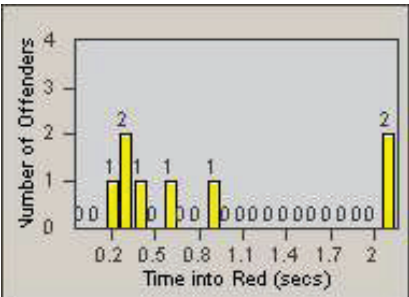

LANE 1

LANE 2

LANE 3

Redflex Redlight Offender Statistics

CONTRACT: Santa Clarita LOCATION: SCL-NRBC-01 Bouquet Canyon Road
 DATE FROM: 01-Jul-2011 DATE TO: 30-Sep-2011

LANE 4

LANE TOTAL

Redflex Redlight Offender Statistics