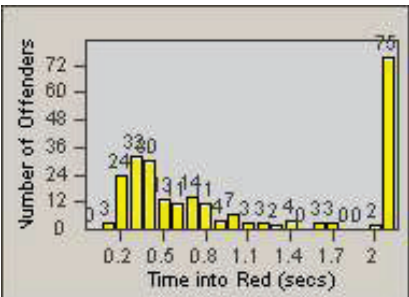

LOCATION: SCL-BCSC-01 Bouquet Canyon / Seco Canyon
 DATE TO: 30-Sep-2011

LANE 1

LANE 2

LANE 3

Redflex Redlight Offender Statistics

CONTRACT: Santa Clarita
 DATE FROM: 01-Jul-2011

LOCATION: SCL-BCSC-01 Bouquet Canyon / Seco Canyon
 DATE TO: 30-Sep-2011

LANE 4

LANE TOTAL

Redflex Redlight Offender Statistics

CONTRACT: Santa Clarita LOCATION: SCL-MMMB-01 McBean Pkwy / Magic Mtn Pkwy
 DATE FROM: 01-Jul-2011 DATE TO: 30-Sep-2011

LANE 1

LANE 2

LANE 3

Redflex Redlight Offender Statistics