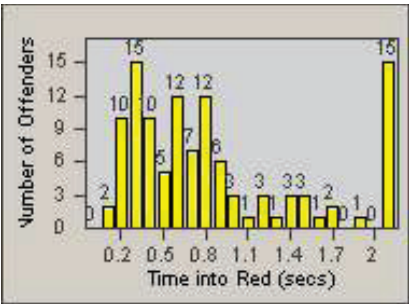

CONTRACT: Santa Clarita LOCATION: SCL-VAMB-03 Valencia Blvd.
 DATE FROM: 01-Jul-2011 DATE TO: 30-Sep-2011

LANE 1

LANE 2

LANE 3

Redflex Redlight Offender Statistics

CONTRACT: Santa Clarita LOCATION: SCL-VAMB-03 Valencia Blvd.
 DATE FROM: 01-Jul-2011 DATE TO: 30-Sep-2011

LANE 4

LANE TOTAL

Redflex Redlight Offender Statistics

CONTRACT: Santa Clarita LOCATION: SCL-WCSC-01 Soledad Canyon Rd / Whites Canyon Rd
 DATE FROM: 01-Jul-2011 DATE TO: 30-Sep-2011

LANE 1

LANE 2

LANE 3

Redflex Redlight Offender Statistics