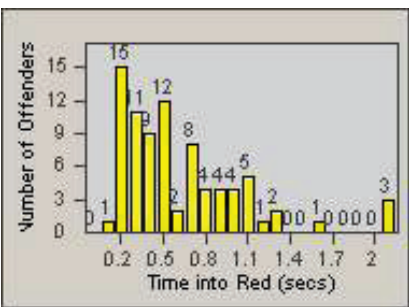

LOCATION: SCL-BCSC-01 Bouquet Canyon / Seco Canyon
 DATE TO: 30-Sep-2011

LANE 1

LANE 2

LANE 3

Redflex Redlight Offender Statistics

CONTRACT: Santa Clarita
 DATE FROM: 01-Jul-2011

LOCATION: SCL-BCSC-01 Bouquet Canyon / Seco Canyon
 DATE TO: 30-Sep-2011

LANE 4

LANE TOTAL

Redflex Redlight Offender Statistics

CONTRACT: Santa Clarita LOCATION: SCL-MMMB-01 McBean Pkwy / Magic Mtn Pkwy
 DATE FROM: 01-Jul-2011 DATE TO: 30-Sep-2011

LANE 1

LANE 2

LANE 3

Redflex Redlight Offender Statistics