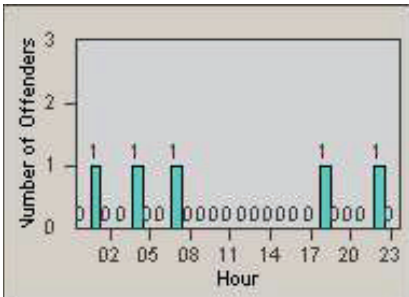

LANE 1

LANE 2

LANE 3

Redflex Redlight Offender Statistics

CONTRACT: Santa Clarita LOCATION: SCL-VAMB-01 Valencia Blvd.
 DATE FROM: 01-Jul-2011 DATE TO: 30-Sep-2011

LANE 4

LANE TOTAL

Redflex Redlight Offender Statistics

CONTRACT: Santa Clarita LOCATION: SCL-VAMB-03 Valencia Blvd.
 DATE FROM: 01-Jul-2011 DATE TO: 30-Sep-2011

LANE 1

LANE 2

LANE 3

Redflex Redlight Offender Statistics

CONTRACT: Santa Clarita LOCATION: SCL-VAMB-03 Valencia Blvd.
 DATE FROM: 01-Jul-2011 DATE TO: 30-Sep-2011