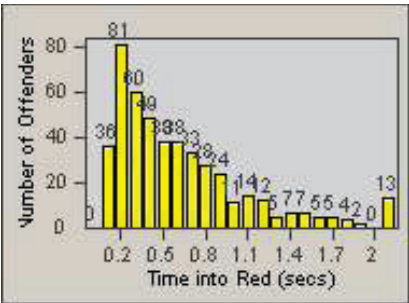

LANE 4

LANE TOTAL

Redflex Redlight Offender Statistics

CONTRACT: Santa Clarita LOCATION: SCL-OVLY-01 Orchard Village Dr / Lyons
 DATE FROM: 01-Jul-2011 DATE TO: 30-Sep-2011

LANE 1

LANE 2

LANE 3

Redflex Redlight Offender Statistics

CONTRACT: Santa Clarita LOCATION: SCL-OVLY-01 Orchard Village Dr / Lyons
 DATE FROM: 01-Jul-2011 DATE TO: 30-Sep-2011

LANE 4

LANE TOTAL

Redflex Redlight Offender Statistics

CONTRACT: Santa Clarita LOCATION: SCL-VAMB-01 Valencia Blvd.
 DATE FROM: 01-Jul-2011 DATE TO: 30-Sep-2011

LANE 1

LANE 2

LANE 3

Redflex Redlight Offender Statistics

CONTRACT: Santa Clarita LOCATION: SCL-VAMB-01 Valencia Blvd.
 DATE FROM: 01-Jul-2011 DATE TO: 30-Sep-2011

LANE 4

LANE TOTAL

Redflex Redlight Offender Statistics