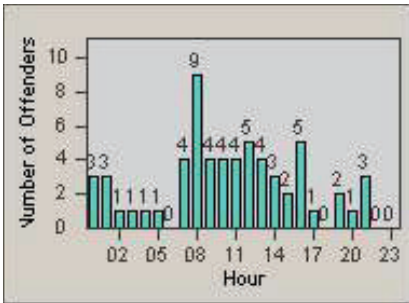

LANE 4

LANE TOTAL

Redflex Redlight Offender Statistics

CONTRACT: Santa Clarita LOCATION: SCL-WCSC-01 Soledad Canyon Rd / Whites Canyon Rd
 DATE FROM: 01-Jul-2011 DATE TO: 30-Sep-2011

LANE 1

LANE 2

LANE 3

Redflex Redlight Offender Statistics

CONTRACT: Santa Clarita
 DATE FROM: 01-Jul-2011

LOCATION: SCL-WCSC-01 Soledad Canyon Rd / Whites Canyon Rd
 DATE TO: 30-Sep-2011

LANE 4

LANE TOTAL

Redflex Redlight Offender Statistics

CONTRACT: Santa Clarita
 DATE FROM: 01-Jul-2011

LOCATION: SCL-WCSC-03 Whites Canyon Rd / Soledad Canyon Rd
 DATE TO: 30-Sep-2011

LANE 1

LANE 2

LANE 3

Redflex Redlight Offender Statistics

CONTRACT: Santa Clarita
 DATE FROM: 01-Jul-2011

LOCATION: SCL-WCSC-03 Whites Canyon Rd / Soledad Canyon Rd
 DATE TO: 30-Sep-2011