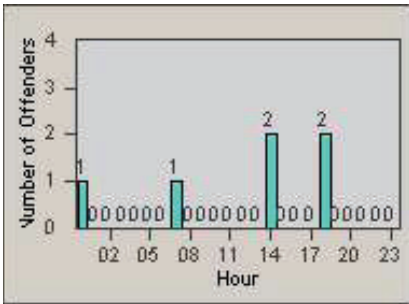

CONTRACT: Santa Clarita LOCATION: SCL-OVLY-01 Orchard Village Dr / Lyons
 DATE FROM: 01-Jul-2011 DATE TO: 30-Sep-2011

LANE 4

LANE TOTAL

Redflex Redlight Offender Statistics

CONTRACT: Santa Clarita LOCATION: SCL-VAMB-01 Valencia Blvd.
 DATE FROM: 01-Jul-2011 DATE TO: 30-Sep-2011

LANE 1

LANE 2

LANE 3

Redflex Redlight Offender Statistics

CONTRACT: Santa Clarita LOCATION: SCL-VAMB-01 Valencia Blvd.
 DATE FROM: 01-Jul-2011 DATE TO: 30-Sep-2011

LANE 4

LANE TOTAL

Redflex Redlight Offender Statistics