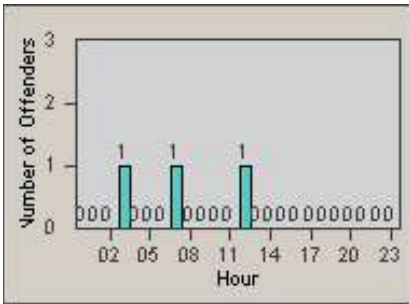

LOCATION: SCL-WCSC-03 Whites Canyon Rd / Soledad Canyon Rd
 DATE TO: 30-Sep-2011

LANE 1

LANE 2

LANE 3

Redflex Redlight Offender Statistics

CONTRACT: Santa Clarita
 DATE FROM: 01-Jul-2011

LOCATION: SCL-WCSC-03 Whites Canyon Rd / Soledad Canyon Rd
 DATE TO: 30-Sep-2011