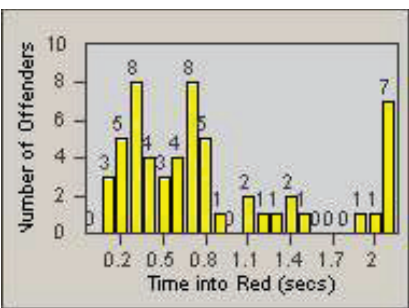

Redflex Redlight Offender Statistics

CONTRACT: Santa Clarita
 DATE FROM: 01-Jul-2011

LOCATION: SCL-BCNR-01 Bouquet Canyon Road
 DATE TO: 30-Sep-2011

LANE 1

LANE 2

LANE 3

Redflex Redlight Offender Statistics