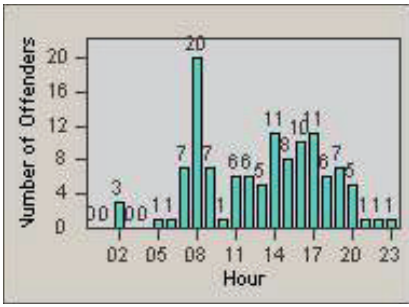

LOCATION: SCL-BCSC-01 Bouquet Canyon / Seco Canyon
 DATE TO: 30-Sep-2011

LANE 1

LANE 2

LANE 3

Redflex Redlight Offender Statistics

CONTRACT: Santa Clarita
 DATE FROM: 01-Jul-2011

LOCATION: SCL-BCSC-01 Bouquet Canyon / Seco Canyon
 DATE TO: 30-Sep-2011

LANE 4

LANE TOTAL

Redflex Redlight Offender Statistics

CONTRACT: Santa Clarita LOCATION: SCL-MMMB-01 McBean Pkwy / Magic Mtn Pkwy
 DATE FROM: 01-Jul-2011 DATE TO: 30-Sep-2011

LANE 1

LANE 2

LANE 3

Redflex Redlight Offender Statistics