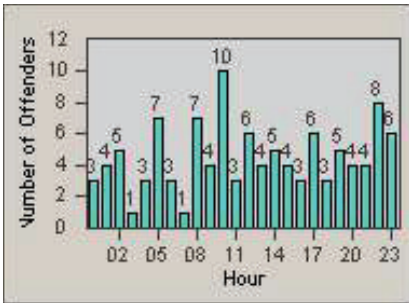

CONTRACT: Santa Clarita **LOCATION:** SCL-BCNR-01 Bouquet Canyon Road
DATE FROM: 01-Jul-2011 **DATE TO:** 30-Sep-2011

LANE 4

LANE TOTAL

Redflex Redlight Offender Statistics

CONTRACT: Santa Clarita
 DATE FROM: 01-Jul-2011

LOCATION: SCL-BCSC-01 Bouquet Canyon / Seco Canyon
 DATE TO: 30-Sep-2011

LANE 1

LANE 2

LANE 3

Redflex Redlight Offender Statistics

CONTRACT: Santa Clarita
 DATE FROM: 01-Jul-2011

LOCATION: SCL-BCSC-01 Bouquet Canyon / Seco Canyon
 DATE TO: 30-Sep-2011