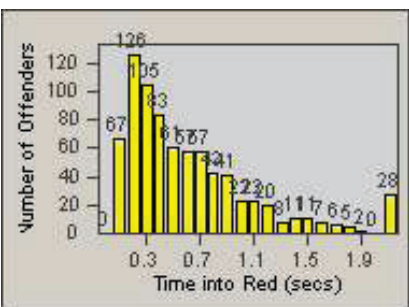

LANE 1

LANE 2

LANE 3

Redflex Redlight Offender Statistics

CONTRACT: Santa Clarita LOCATION: SCL-VAMB-01 Valencia Blvd.
 DATE FROM: 01-Jul-2011 DATE TO: 30-Sep-2011

LANE 4

LANE TOTAL

Redflex Redlight Offender Statistics

CONTRACT: Santa Clarita LOCATION: SCL-VAMB-03 Valencia Blvd.
 DATE FROM: 01-Jul-2011 DATE TO: 30-Sep-2011

LANE 1

LANE 2

LANE 3

Redflex Redlight Offender Statistics

CONTRACT: Santa Clarita LOCATION: SCL-VAMB-03 Valencia Blvd.
 DATE FROM: 01-Jul-2011 DATE TO: 30-Sep-2011