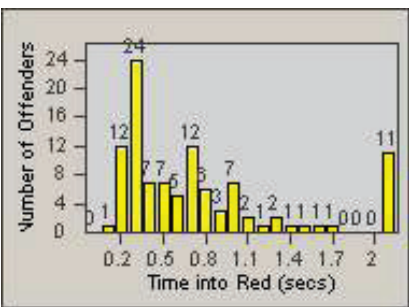

CONTRACT: Santa Clarita LOCATION: SCL-VAMB-03 Valencia Blvd.
 DATE FROM: 01-Jul-2011 DATE TO: 30-Sep-2011

LANE 1

LANE 2

LANE 3

Redflex Redlight Offender Statistics

CONTRACT: Santa Clarita LOCATION: SCL-VAMB-03 Valencia Blvd.
 DATE FROM: 01-Jul-2011 DATE TO: 30-Sep-2011

LANE 4

LANE TOTAL

Redflex Redlight Offender Statistics

CONTRACT: Santa Clarita LOCATION: SCL-WCSC-01 Soledad Canyon Rd / Whites Canyon Rd
 DATE FROM: 01-Jul-2011 DATE TO: 30-Sep-2011

LANE 1

LANE 2

LANE 3

Redflex Redlight Offender Statistics