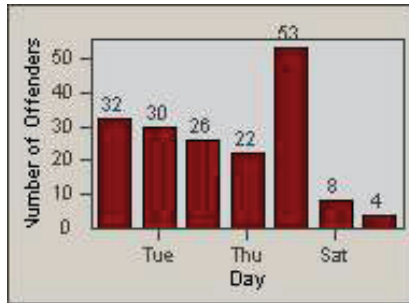

Redflex Redlight Offender Statistics

CONTRACT: Santa Clarita
DATE FROM: 01-Jul-2011

LOCATION: SCL-NRMB-01 McBean Pkwy / Newhall Ranch Rd
DATE TO: 30-Sep-2011

LANE 1