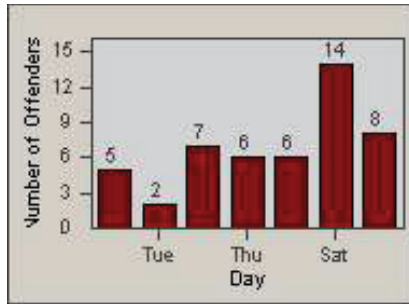

CONTRACT: Santa Clarita LOCATION: SCL-MMMB-01 McBean Pkwy / Magic Mtn Pkwy
 DATE FROM: 01-Jul-2011 DATE TO: 30-Sep-2011

LANE 4

LANE TOTAL

Redflex Redlight Offender Statistics

CONTRACT: Santa Clarita LOCATION: SCL-NRBC-01 Bouquet Canyon Road
 DATE FROM: 01-Jul-2011 DATE TO: 30-Sep-2011

LANE 1

LANE 2

LANE 3

Redflex Redlight Offender Statistics

CONTRACT: Santa Clarita LOCATION: SCL-NRBC-01 Bouquet Canyon Road
 DATE FROM: 01-Jul-2011 DATE TO: 30-Sep-2011

LANE 4

LANE TOTAL

Redflex Redlight Offender Statistics