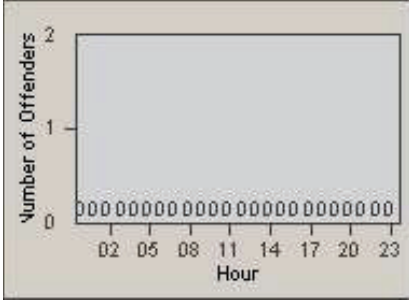

LANE 4

LANE TOTAL

Redflex Redlight Offender Statistics

CONTRACT: Santa Clarita LOCATION: SCL-WCSC-01 Soledad Canyon Rd / Whites Canyon Rd
 DATE FROM: 01-Jul-2011 DATE TO: 30-Sep-2011

LANE 1

LANE 2

LANE 3

Redflex Redlight Offender Statistics