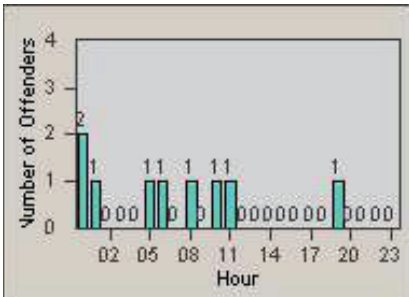

LANE 1

LANE 2

LANE 3

Redflex Redlight Offender Statistics

CONTRACT: Santa Clarita LOCATION: SCL-VAMB-01 Valencia Blvd.
 DATE FROM: 01-Jul-2011 DATE TO: 30-Sep-2011

LANE 4

LANE TOTAL

Redflex Redlight Offender Statistics

CONTRACT: Santa Clarita LOCATION: SCL-VAMB-03 Valencia Blvd.
 DATE FROM: 01-Jul-2011 DATE TO: 30-Sep-2011

LANE 1

LANE 2

LANE 3

Redflex Redlight Offender Statistics

CONTRACT: Santa Clarita LOCATION: SCL-VAMB-03 Valencia Blvd.
 DATE FROM: 01-Jul-2011 DATE TO: 30-Sep-2011

LANE 4

LANE TOTAL

Redflex Redlight Offender Statistics

CONTRACT: Santa Clarita LOCATION: SCL-WCSC-01 Soledad Canyon Rd / Whites Canyon Rd
 DATE FROM: 01-Jul-2011 DATE TO: 30-Sep-2011

LANE 1

LANE 2

LANE 3

Redflex Redlight Offender Statistics