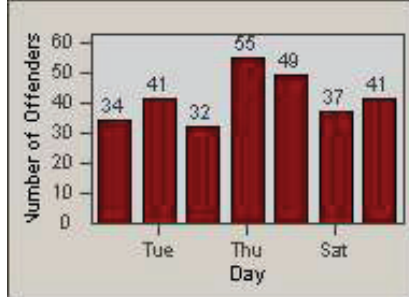

Redflex Redlight Offender Statistics

CONTRACT: Santa Clarita   LOCATION: SCL-VAMB-03 Valencia Blvd.
DATE FROM: 01-Jul-2011   DATE TO: 30-Sep-2011

LANE 4

LANE TOTAL