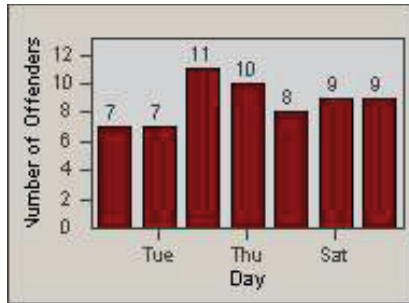

Redflex Redlight Offender Statistics

CONTRACT: Santa Clarita
DATE FROM: 01-Jul-2011

LOCATION: SCL-WCSC-03 Whites Canyon Rd / Soledad Canyon Rd
DATE TO: 30-Sep-2011

LANE 1

LANE 2

LANE 3