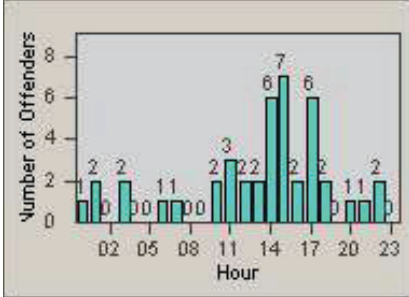

LANE 4

LANE TOTAL

Redflex Redlight Offender Statistics

CONTRACT: Santa Clarita LOCATION: SCL-OVLY-01 Orchard Village Dr / Lyons
 DATE FROM: 01-Jul-2011 DATE TO: 30-Sep-2011

LANE 1

LANE 2

LANE 3

Redflex Redlight Offender Statistics

CONTRACT: Santa Clarita LOCATION: SCL-OVLY-01 Orchard Village Dr / Lyons
 DATE FROM: 01-Jul-2011 DATE TO: 30-Sep-2011

LANE 4

LANE TOTAL

Redflex Redlight Offender Statistics

CONTRACT: Santa Clarita LOCATION: SCL-VAMB-01 Valencia Blvd.
 DATE FROM: 01-Jul-2011 DATE TO: 30-Sep-2011