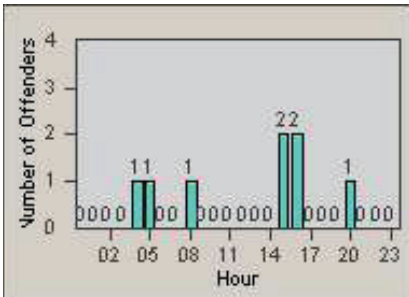

LANE 1

LANE 2

LANE 3

Redflex Redlight Offender Statistics

CONTRACT: Santa Clarita LOCATION: SCL-NRBC-01 Bouquet Canyon Road
 DATE FROM: 01-Jul-2011 DATE TO: 30-Sep-2011

LANE 4

LANE TOTAL

Redflex Redlight Offender Statistics

CONTRACT: Santa Clarita
 DATE FROM: 01-Jul-2011

LOCATION: SCL-NRMB-01 McBean Pkwy / Newhall Ranch Rd
 DATE TO: 30-Sep-2011

LANE 1

LANE 2

LANE 3

Redflex Redlight Offender Statistics

CONTRACT: Santa Clarita LOCATION: SCL-NRMB-01 McBean Pkwy / Newhall Ranch Rd
 DATE FROM: 01-Jul-2011 DATE TO: 30-Sep-2011