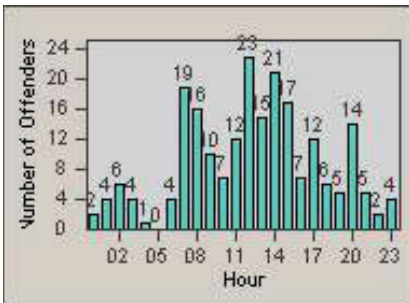

LANE 4

LANE TOTAL

Redflex Redlight Offender Statistics

CONTRACT: Santa Clarita LOCATION: SCL-WCSC-01 Soledad Canyon Rd / Whites Canyon Rd
 DATE FROM: 01-Jul-2011 DATE TO: 30-Sep-2011

LANE 1

LANE 2

LANE 3

Redflex Redlight Offender Statistics

CONTRACT: Santa Clarita
 DATE FROM: 01-Jul-2011

LOCATION: SCL-WCSC-01 Soledad Canyon Rd / Whites Canyon Rd
 DATE TO: 30-Sep-2011

LANE 4

LANE TOTAL

Redflex Redlight Offender Statistics

CONTRACT: Santa Clarita
 DATE FROM: 01-Jul-2011

LOCATION: SCL-WCSC-03 Whites Canyon Rd / Soledad Canyon Rd
 DATE TO: 30-Sep-2011

LANE 1

LANE 2

LANE 3

Redflex Redlight Offender Statistics

CONTRACT: Santa Clarita
 DATE FROM: 01-Jul-2011

LOCATION: SCL-WCSC-03 Whites Canyon Rd / Soledad Canyon Rd
 DATE TO: 30-Sep-2011