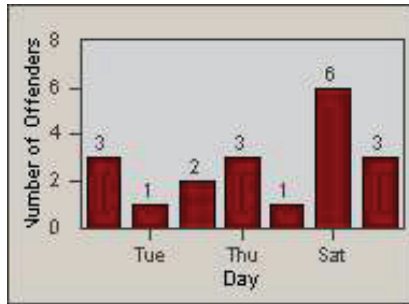

CONTRACT: Santa Clarita LOCATION: SCL-VAMB-03 Valencia Blvd.
 DATE FROM: 01-Jul-2011 DATE TO: 30-Sep-2011

LANE 1

LANE 2

LANE 3

Redflex Redlight Offender Statistics

CONTRACT: Santa Clarita LOCATION: SCL-VAMB-03 Valencia Blvd.
 DATE FROM: 01-Jul-2011 DATE TO: 30-Sep-2011