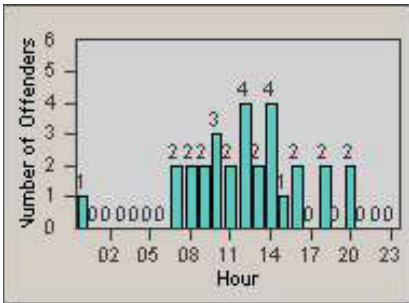

LANE 4

LANE TOTAL

Redflex Redlight Offender Statistics

CONTRACT: Santa Clarita LOCATION: SCL-WCSC-01 Soledad Canyon Rd / Whites Canyon Rd
 DATE FROM: 01-Jul-2011 DATE TO: 30-Sep-2011

LANE 1

LANE 2

LANE 3

Redflex Redlight Offender Statistics

CONTRACT: Santa Clarita
 DATE FROM: 01-Jul-2011

LOCATION: SCL-WCSC-01 Soledad Canyon Rd / Whites Canyon Rd
 DATE TO: 30-Sep-2011

LANE 4

LANE TOTAL

Redflex Redlight Offender Statistics

CONTRACT: Santa Clarita
 DATE FROM: 01-Jul-2011

LOCATION: SCL-WCSC-03 Whites Canyon Rd / Soledad Canyon Rd
 DATE TO: 30-Sep-2011

LANE 1

LANE 2

LANE 3

Redflex Redlight Offender Statistics

CONTRACT: Santa Clarita
 DATE FROM: 01-Jul-2011

LOCATION: SCL-WCSC-03 Whites Canyon Rd / Soledad Canyon Rd
 DATE TO: 30-Sep-2011