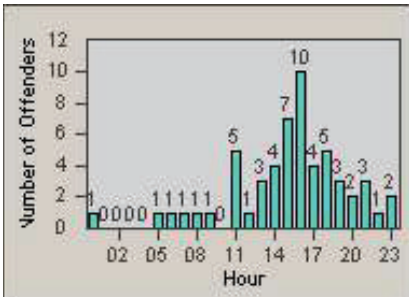

CONTRACT: Santa Clarita **LOCATION:** SCL-BCNR-01 Bouquet Canyon Road
DATE FROM: 01-Jul-2011 **DATE TO:** 30-Sep-2011

LANE 4

LANE TOTAL

Redflex Redlight Offender Statistics

CONTRACT: Santa Clarita
 DATE FROM: 01-Jul-2011

LOCATION: SCL-BCSC-01 Bouquet Canyon / Seco Canyon
 DATE TO: 30-Sep-2011

LANE 1

LANE 2

LANE 3

Redflex Redlight Offender Statistics

CONTRACT: Santa Clarita
 DATE FROM: 01-Jul-2011

LOCATION: SCL-BCSC-01 Bouquet Canyon / Seco Canyon
 DATE TO: 30-Sep-2011

LANE 4

LANE TOTAL

Redflex Redlight Offender Statistics

CONTRACT: Santa Clarita LOCATION: SCL-MMMB-01 McBean Pkwy / Magic Mtn Pkwy
 DATE FROM: 01-Jul-2011 DATE TO: 30-Sep-2011

LANE 1

LANE 2

LANE 3

Redflex Redlight Offender Statistics