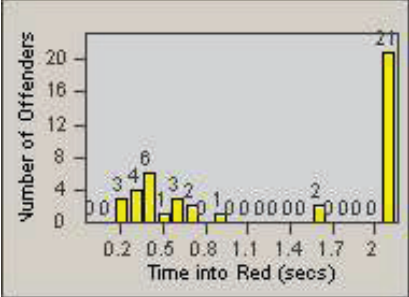

LANE 4

LANE TOTAL

Redflex Redlight Offender Statistics

CONTRACT: Santa Clarita LOCATION: SCL-OVLY-01 Orchard Village Dr / Lyons
 DATE FROM: 01-Jul-2011 DATE TO: 30-Sep-2011

LANE 1

LANE 2

LANE 3

Redflex Redlight Offender Statistics