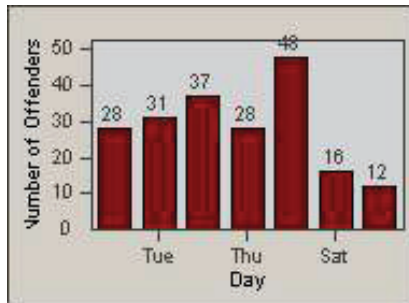

Redflex Redlight Offender Statistics

CONTRACT: Santa Clarita   LOCATION: SCL-MMMB-01 McBean Pkwy / Magic Mtn Pkwy
DATE FROM: 01-Jul-2011   DATE TO: 30-Sep-2011

LANE 4

LANE TOTAL