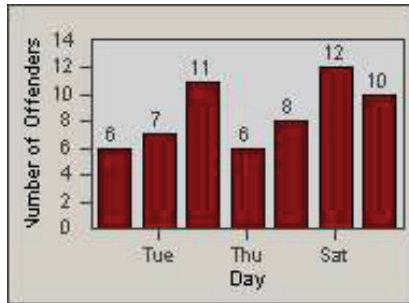

CONTRACT: Santa Clarita **LOCATION:** SCL-BCNR-01 Bouquet Canyon Road
DATE FROM: 01-Jul-2011 **DATE TO:** 30-Sep-2011

LANE 4

LANE TOTAL

Redflex Redlight Offender Statistics

CONTRACT: Santa Clarita
 DATE FROM: 01-Jul-2011

LOCATION: SCL-BCSC-01 Bouquet Canyon / Seco Canyon
 DATE TO: 30-Sep-2011

LANE 1

LANE 2

LANE 3

Redflex Redlight Offender Statistics

CONTRACT: Santa Clarita
 DATE FROM: 01-Jul-2011

LOCATION: SCL-BCSC-01 Bouquet Canyon / Seco Canyon
 DATE TO: 30-Sep-2011