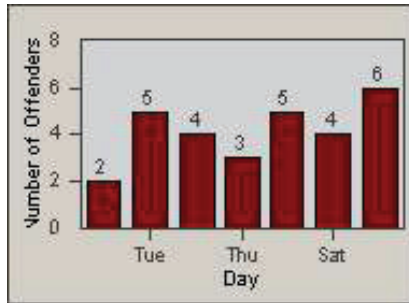

Redflex Redlight Offender Statistics

CONTRACT: Santa Clarita
DATE FROM: 01-Jul-2011

LOCATION: SCL-WCSC-03 Whites Canyon Rd / Soledad Canyon Rd
DATE TO: 30-Sep-2011

LANE 1