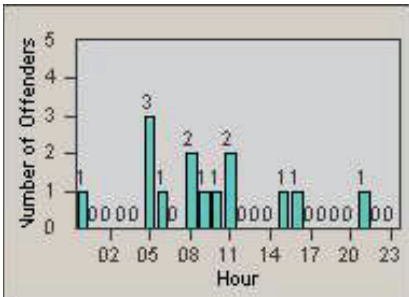

Redflex Redlight Offender Statistics

CONTRACT: Santa Clarita
 DATE FROM: 01-Jul-2011

LOCATION: SCL-BCNR-01 Bouquet Canyon Road
 DATE TO: 30-Sep-2011

LANE 1

LANE 2

LANE 3

Redflex Redlight Offender Statistics

CONTRACT: Santa Clarita **LOCATION:** SCL-BCNR-01 Bouquet Canyon Road
DATE FROM: 01-Jul-2011 **DATE TO:** 30-Sep-2011

LANE 4

LANE TOTAL

Redflex Redlight Offender Statistics

CONTRACT: Santa Clarita
 DATE FROM: 01-Jul-2011

LOCATION: SCL-BCSC-01 Bouquet Canyon / Seco Canyon
 DATE TO: 30-Sep-2011

LANE 1

LANE 2

LANE 3

Redflex Redlight Offender Statistics

CONTRACT: Santa Clarita
 DATE FROM: 01-Jul-2011

LOCATION: SCL-BCSC-01 Bouquet Canyon / Seco Canyon
 DATE TO: 30-Sep-2011