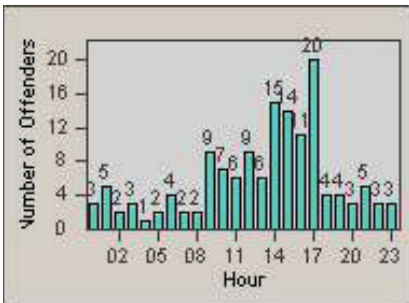

Redflex Redlight Offender Statistics

CONTRACT: Santa Clarita   LOCATION: SCL-OVLY-01 Orchard Village Dr / Lyons
DATE FROM: 01-Jul-2011   DATE TO: 30-Sep-2011

LANE 4

LANE TOTAL