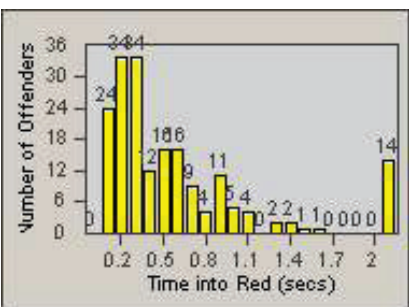

LANE 1

LANE 2

LANE 3

Redflex Redlight Offender Statistics

CONTRACT: Santa Clarita LOCATION: SCL-NRBC-01 Bouquet Canyon Road
 DATE FROM: 01-Jul-2011 DATE TO: 30-Sep-2011

LANE 4

LANE TOTAL

Redflex Redlight Offender Statistics

CONTRACT: Santa Clarita
 DATE FROM: 01-Jul-2011

LOCATION: SCL-NRMB-01 McBean Pkwy / Newhall Ranch Rd
 DATE TO: 30-Sep-2011

LANE 1

LANE 2

LANE 3

Redflex Redlight Offender Statistics

CONTRACT: Santa Clarita LOCATION: SCL-NRMB-01 McBean Pkwy / Newhall Ranch Rd
 DATE FROM: 01-Jul-2011 DATE TO: 30-Sep-2011