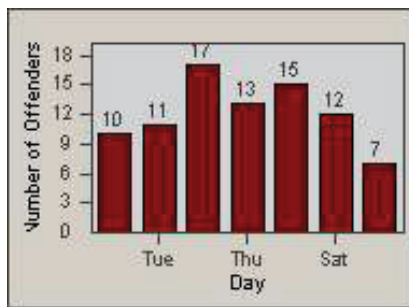

Redflex Redlight Offender Statistics

CONTRACT: Santa Clarita
 DATE FROM: 01-Jul-2011

LOCATION: SCL-BCNR-01 Bouquet Canyon Road
 DATE TO: 30-Sep-2011

LANE 1

LANE 2

LANE 3

Redflex Redlight Offender Statistics

CONTRACT: Santa Clarita **LOCATION:** SCL-BCNR-01 Bouquet Canyon Road
DATE FROM: 01-Jul-2011 **DATE TO:** 30-Sep-2011

LANE 4

LANE TOTAL

Redflex Redlight Offender Statistics

CONTRACT: Santa Clarita
 DATE FROM: 01-Jul-2011