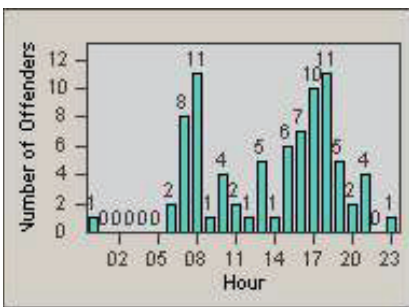

LOCATION: SCL-BCSC-01 Bouquet Canyon / Seco Canyon
 DATE TO: 30-Sep-2011

LANE 1

LANE 2

LANE 3

Redflex Redlight Offender Statistics

CONTRACT: Santa Clarita
 DATE FROM: 01-Jul-2011

LOCATION: SCL-BCSC-01 Bouquet Canyon / Seco Canyon
 DATE TO: 30-Sep-2011

LANE 4

LANE TOTAL

Redflex Redlight Offender Statistics

CONTRACT: Santa Clarita LOCATION: SCL-MMMB-01 McBean Pkwy / Magic Mtn Pkwy
 DATE FROM: 01-Jul-2011 DATE TO: 30-Sep-2011

LANE 1

LANE 2

LANE 3

Redflex Redlight Offender Statistics