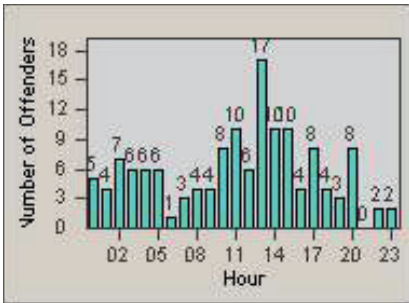

LANE 1

LANE 2

LANE 3

Redflex Redlight Offender Statistics

CONTRACT: Santa Clarita LOCATION: SCL-VAMB-01 Valencia Blvd.
 DATE FROM: 01-Jul-2011 DATE TO: 30-Sep-2011

LANE 4

LANE TOTAL

Redflex Redlight Offender Statistics

CONTRACT: Santa Clarita LOCATION: SCL-VAMB-03 Valencia Blvd.
 DATE FROM: 01-Jul-2011 DATE TO: 30-Sep-2011

LANE 1

LANE 2

LANE 3

Redflex Redlight Offender Statistics

CONTRACT: Santa Clarita LOCATION: SCL-VAMB-03 Valencia Blvd.
 DATE FROM: 01-Jul-2011 DATE TO: 30-Sep-2011