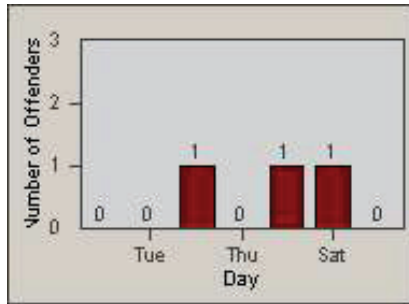

LOCATION: SCL-WCSC-03 Whites Canyon Rd / Soledad Canyon Rd
 DATE TO: 30-Sep-2011

LANE 1

LANE 2

LANE 3

Redflex Redlight Offender Statistics

CONTRACT: Santa Clarita
 DATE FROM: 01-Jul-2011

LOCATION: SCL-WCSC-03 Whites Canyon Rd / Soledad Canyon Rd
 DATE TO: 30-Sep-2011