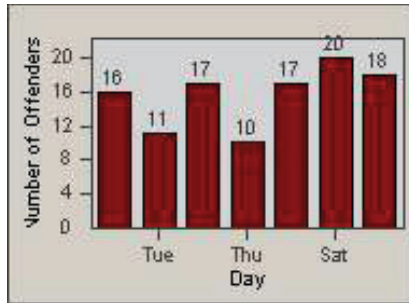

CONTRACT: Santa Clarita **LOCATION:** SCL-BCNR-01 Bouquet Canyon Road
DATE FROM: 01-Jul-2011 **DATE TO:** 30-Sep-2011

LANE 4

LANE TOTAL

Redflex Redlight Offender Statistics

CONTRACT: Santa Clarita
 DATE FROM: 01-Jul-2011

LOCATION: SCL-BCSC-01 Bouquet Canyon / Seco Canyon
 DATE TO: 30-Sep-2011

LANE 1

LANE 2

LANE 3

Redflex Redlight Offender Statistics

CONTRACT: Santa Clarita
 DATE FROM: 01-Jul-2011

LOCATION: SCL-BCSC-01 Bouquet Canyon / Seco Canyon
 DATE TO: 30-Sep-2011