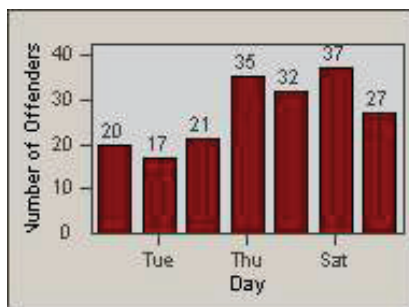

LANE 1

LANE 2

LANE 3

Redflex Redlight Offender Statistics

CONTRACT: Santa Clarita LOCATION: SCL-NRBC-01 Bouquet Canyon Road
 DATE FROM: 01-Jul-2011 DATE TO: 30-Sep-2011

LANE 4

LANE TOTAL

Redflex Redlight Offender Statistics