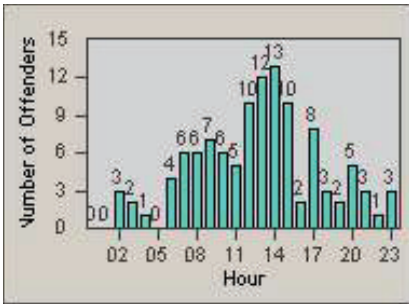

LANE 4

LANE TOTAL

Redflex Redlight Offender Statistics

CONTRACT: Santa Clarita LOCATION: SCL-WCSC-01 Soledad Canyon Rd / Whites Canyon Rd
 DATE FROM: 01-Jul-2011 DATE TO: 30-Sep-2011

LANE 1

LANE 2

LANE 3

Redflex Redlight Offender Statistics