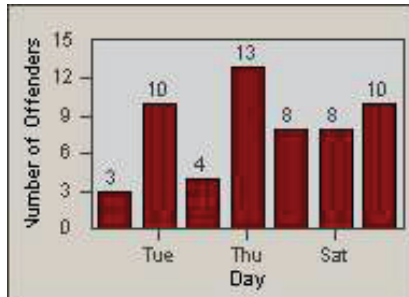

LOCATION: SCL-BCSC-01 Bouquet Canyon / Seco Canyon
 DATE TO: 30-Sep-2011

LANE 1

LANE 2

LANE 3

Redflex Redlight Offender Statistics

CONTRACT: Santa Clarita
 DATE FROM: 01-Jul-2011

LOCATION: SCL-BCSC-01 Bouquet Canyon / Seco Canyon
 DATE TO: 30-Sep-2011

LANE 4

LANE TOTAL

Redflex Redlight Offender Statistics

CONTRACT: Santa Clarita LOCATION: SCL-MMMB-01 McBean Pkwy / Magic Mtn Pkwy
 DATE FROM: 01-Jul-2011 DATE TO: 30-Sep-2011

LANE 1

LANE 2

LANE 3

Redflex Redlight Offender Statistics