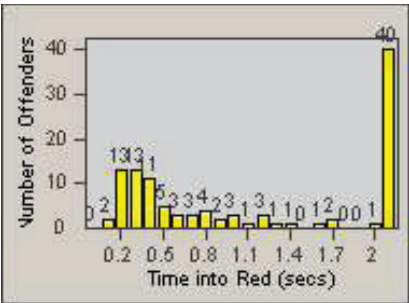

CONTRACT: Santa Clarita **LOCATION:** SCL-BCNR-01 Bouquet Canyon Road
DATE FROM: 01-Jul-2011 **DATE TO:** 30-Sep-2011

LANE 4

LANE TOTAL

Redflex Redlight Offender Statistics

CONTRACT: Santa Clarita
 DATE FROM: 01-Jul-2011

LOCATION: SCL-BCSC-01 Bouquet Canyon / Seco Canyon
 DATE TO: 30-Sep-2011

LANE 1

LANE 2

LANE 3

Redflex Redlight Offender Statistics

CONTRACT: Santa Clarita
 DATE FROM: 01-Jul-2011

LOCATION: SCL-BCSC-01 Bouquet Canyon / Seco Canyon
 DATE TO: 30-Sep-2011