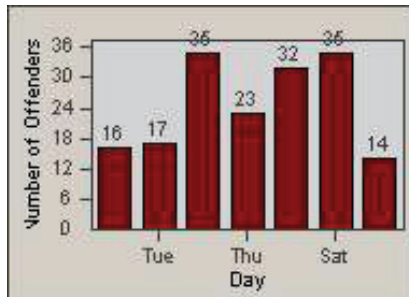

Redflex Redlight Offender Statistics

CONTRACT: Santa Clarita
 DATE FROM: 01-Jul-2011

LOCATION: SCL-BCNR-01 Bouquet Canyon Road
 DATE TO: 30-Sep-2011

LANE 1

LANE 2

LANE 3

Redflex Redlight Offender Statistics

CONTRACT: Santa Clarita **LOCATION:** SCL-BCNR-01 Bouquet Canyon Road
DATE FROM: 01-Jul-2011 **DATE TO:** 30-Sep-2011

LANE 4

LANE TOTAL

Redflex Redlight Offender Statistics

CONTRACT: Santa Clarita
 DATE FROM: 01-Jul-2011

LOCATION: SCL-BCSC-01 Bouquet Canyon / Seco Canyon
 DATE TO: 30-Sep-2011

LANE 1

LANE 2

LANE 3

Redflex Redlight Offender Statistics

CONTRACT: Santa Clarita
 DATE FROM: 01-Jul-2011

LOCATION: SCL-BCSC-01 Bouquet Canyon / Seco Canyon
 DATE TO: 30-Sep-2011