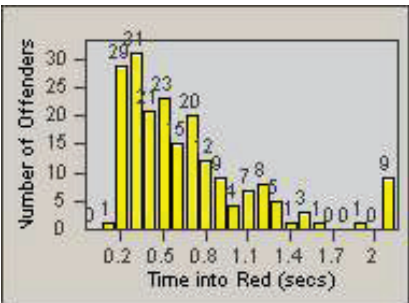

Redflex Redlight Offender Statistics

CONTRACT: Santa Clarita   LOCATION: SCL-MMMB-01 McBean Pkwy / Magic Mtn Pkwy
DATE FROM: 01-Jul-2011   DATE TO: 30-Sep-2011

LANE 4

LANE TOTAL