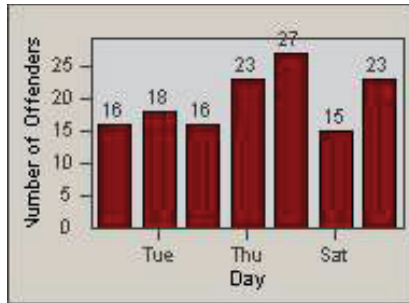

Redflex Redlight Offender Statistics

CONTRACT: Santa Clarita   LOCATION: SCL-VAMB-03 Valencia Blvd.
DATE FROM: 01-Jul-2011   DATE TO: 30-Sep-2011

LANE 1

LANE 2

LANE 3