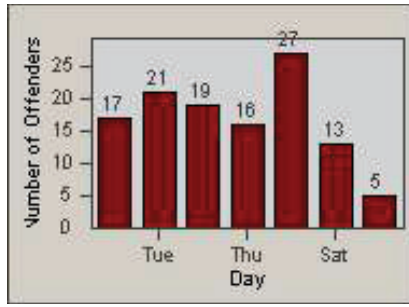

LOCATION: SCL-BCSC-01 Bouquet Canyon / Seco Canyon
 DATE TO: 30-Sep-2011

LANE 1

LANE 2

LANE 3

Redflex Redlight Offender Statistics

CONTRACT: Santa Clarita
 DATE FROM: 01-Jul-2011

LOCATION: SCL-BCSC-01 Bouquet Canyon / Seco Canyon
 DATE TO: 30-Sep-2011

LANE 4

LANE TOTAL

Redflex Redlight Offender Statistics

CONTRACT: Santa Clarita LOCATION: SCL-MMMB-01 McBean Pkwy / Magic Mtn Pkwy
 DATE FROM: 01-Jul-2011 DATE TO: 30-Sep-2011

LANE 1

LANE 2

LANE 3

Redflex Redlight Offender Statistics