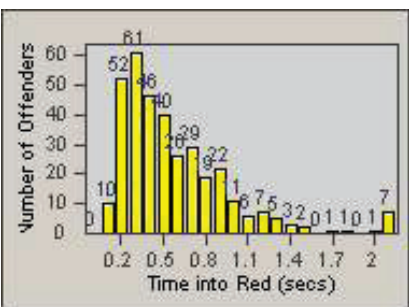

LANE 1

LANE 2

LANE 3

Redflex Redlight Offender Statistics

CONTRACT: Santa Clarita LOCATION: SCL-NRBC-01 Bouquet Canyon Road
 DATE FROM: 01-Jul-2011 DATE TO: 30-Sep-2011

LANE 4

LANE TOTAL

Redflex Redlight Offender Statistics

CONTRACT: Santa Clarita
 DATE FROM: 01-Jul-2011

LOCATION: SCL-NRMB-01 McBean Pkwy / Newhall Ranch Rd
 DATE TO: 30-Sep-2011

LANE 1

LANE 2

LANE 3

Redflex Redlight Offender Statistics

CONTRACT: Santa Clarita LOCATION: SCL-NRMB-01 McBean Pkwy / Newhall Ranch Rd
 DATE FROM: 01-Jul-2011 DATE TO: 30-Sep-2011

LANE 4

LANE TOTAL

Redflex Redlight Offender Statistics

CONTRACT: Santa Clarita LOCATION: SCL-OVLY-01 Orchard Village Dr / Lyons
 DATE FROM: 01-Jul-2011 DATE TO: 30-Sep-2011

LANE 1

LANE 2

LANE 3

Redflex Redlight Offender Statistics