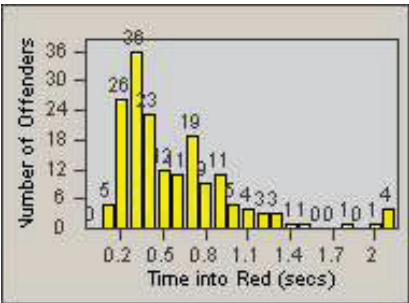

LANE 1

LANE 2

LANE 3

Redflex Redlight Offender Statistics

CONTRACT: Santa Clarita LOCATION: SCL-NRBC-01 Bouquet Canyon Road
 DATE FROM: 01-Jul-2011 DATE TO: 30-Sep-2011

LANE 4

LANE TOTAL

Redflex Redlight Offender Statistics

CONTRACT: Santa Clarita
 DATE FROM: 01-Jul-2011

LOCATION: SCL-NRMB-01 McBean Pkwy / Newhall Ranch Rd
 DATE TO: 30-Sep-2011

LANE 1

LANE 2

LANE 3

Redflex Redlight Offender Statistics

CONTRACT: Santa Clarita LOCATION: SCL-NRMB-01 McBean Pkwy / Newhall Ranch Rd
 DATE FROM: 01-Jul-2011 DATE TO: 30-Sep-2011