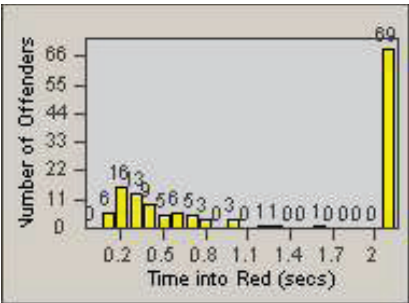

LANE 1

LANE 2

LANE 3

Redflex Redlight Offender Statistics

CONTRACT: Santa Clarita LOCATION: SCL-VAMB-01 Valencia Blvd.
 DATE FROM: 01-Jul-2011 DATE TO: 30-Sep-2011

LANE 4

LANE TOTAL

Redflex Redlight Offender Statistics

CONTRACT: Santa Clarita LOCATION: SCL-VAMB-03 Valencia Blvd.
 DATE FROM: 01-Jul-2011 DATE TO: 30-Sep-2011

LANE 1

LANE 2

LANE 3

Redflex Redlight Offender Statistics

CONTRACT: Santa Clarita LOCATION: SCL-VAMB-03 Valencia Blvd.
 DATE FROM: 01-Jul-2011 DATE TO: 30-Sep-2011