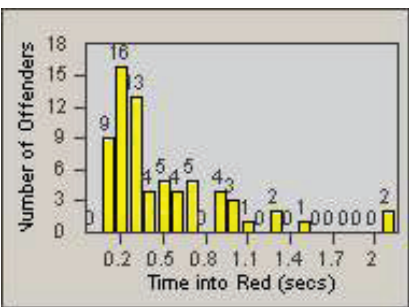

CONTRACT: Santa Clarita LOCATION: SCL-MMMB-01 McBean Pkwy / Magic Mtn Pkwy
 DATE FROM: 01-Jul-2011 DATE TO: 30-Sep-2011

LANE 4

LANE TOTAL

Redflex Redlight Offender Statistics

CONTRACT: Santa Clarita LOCATION: SCL-NRBC-01 Bouquet Canyon Road
 DATE FROM: 01-Jul-2011 DATE TO: 30-Sep-2011

LANE 1

LANE 2

LANE 3

Redflex Redlight Offender Statistics

CONTRACT: Santa Clarita LOCATION: SCL-NRBC-01 Bouquet Canyon Road
 DATE FROM: 01-Jul-2011 DATE TO: 30-Sep-2011

LANE 4

LANE TOTAL

Redflex Redlight Offender Statistics