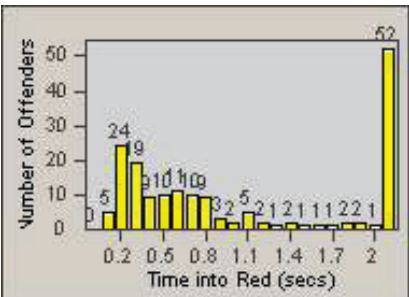

Redflex Redlight Offender Statistics

CONTRACT: Santa Clarita   **LOCATION:** SCL-BCNR-01 Bouquet Canyon Road
DATE FROM: 01-Jul-2011   **DATE TO:** 30-Sep-2011

LANE 4

LANE TOTAL