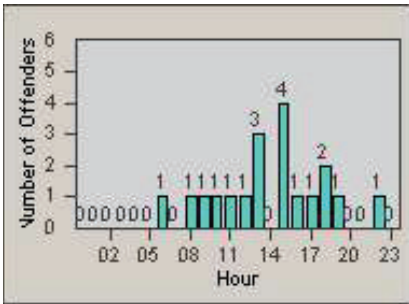

LOCATION: SCL-BCSC-01 Bouquet Canyon / Seco Canyon
 DATE TO: 30-Sep-2011

LANE 1

LANE 2

LANE 3

Redflex Redlight Offender Statistics

CONTRACT: Santa Clarita
 DATE FROM: 01-Jul-2011

LOCATION: SCL-BCSC-01 Bouquet Canyon / Seco Canyon
 DATE TO: 30-Sep-2011

LANE 4

LANE TOTAL

Redflex Redlight Offender Statistics

CONTRACT: Santa Clarita LOCATION: SCL-MMMB-01 McBean Pkwy / Magic Mtn Pkwy
 DATE FROM: 01-Jul-2011 DATE TO: 30-Sep-2011

LANE 1

LANE 2

LANE 3

Redflex Redlight Offender Statistics