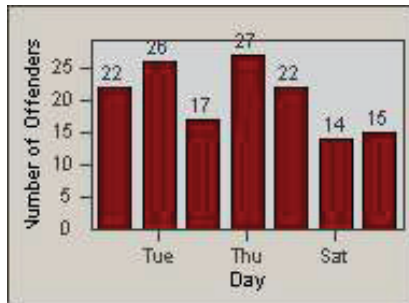

Redflex Redlight Offender Statistics

CONTRACT: Santa Clarita   LOCATION: SCL-OVLY-01 Orchard Village Dr / Lyons
DATE FROM: 01-Jul-2011   DATE TO: 30-Sep-2011

LANE 4

LANE TOTAL