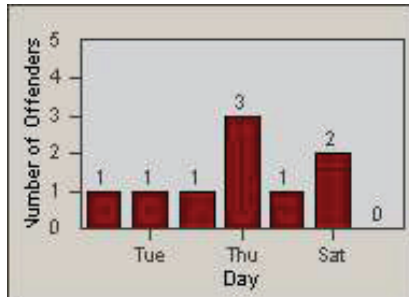

Redflex Redlight Offender Statistics

CONTRACT: Santa Clarita   LOCATION: SCL-VAMB-03 Valencia Blvd.
DATE FROM: 01-Jul-2011   DATE TO: 30-Sep-2011

LANE 4