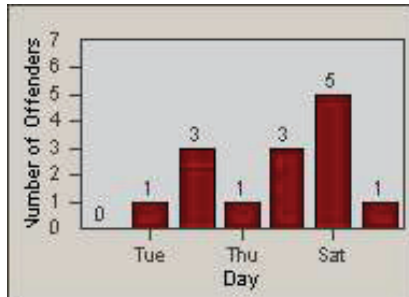

Redflex Redlight Offender Statistics

CONTRACT: Santa Clarita
 DATE FROM: 01-Jul-2011

LOCATION: SCL-BCNR-01 Bouquet Canyon Road
 DATE TO: 30-Sep-2011

LANE 1

LANE 2

LANE 3

Redflex Redlight Offender Statistics

CONTRACT: Santa Clarita **LOCATION:** SCL-BCNR-01 Bouquet Canyon Road
DATE FROM: 01-Jul-2011 **DATE TO:** 30-Sep-2011

LANE 4

LANE TOTAL

Redflex Redlight Offender Statistics

CONTRACT: Santa Clarita
 DATE FROM: 01-Jul-2011

LOCATION: SCL-BCSC-01 Bouquet Canyon / Seco Canyon
 DATE TO: 30-Sep-2011

LANE 1

LANE 2

LANE 3

Redflex Redlight Offender Statistics

CONTRACT: Santa Clarita
 DATE FROM: 01-Jul-2011

LOCATION: SCL-BCSC-01 Bouquet Canyon / Seco Canyon
 DATE TO: 30-Sep-2011