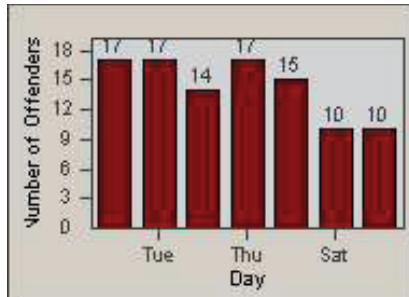

LANE 4

LANE TOTAL

Redflex Redlight Offender Statistics

CONTRACT: Santa Clarita LOCATION: SCL-OVLY-01 Orchard Village Dr / Lyons
 DATE FROM: 01-Jul-2011 DATE TO: 30-Sep-2011

LANE 1

LANE 2

LANE 3

Redflex Redlight Offender Statistics