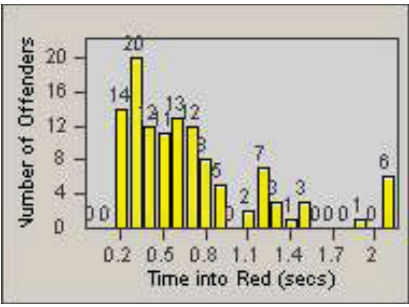

LOCATION: SCL-BCSC-01 Bouquet Canyon / Seco Canyon
 DATE TO: 30-Sep-2011

LANE 1

LANE 2

LANE 3

Redflex Redlight Offender Statistics

CONTRACT: Santa Clarita
 DATE FROM: 01-Jul-2011

LOCATION: SCL-BCSC-01 Bouquet Canyon / Seco Canyon
 DATE TO: 30-Sep-2011

LANE 4

LANE TOTAL

Redflex Redlight Offender Statistics

CONTRACT: Santa Clarita LOCATION: SCL-MMMB-01 McBean Pkwy / Magic Mtn Pkwy
 DATE FROM: 01-Jul-2011 DATE TO: 30-Sep-2011

LANE 1

LANE 2

LANE 3

Redflex Redlight Offender Statistics