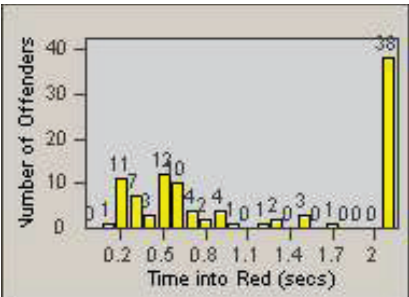

LANE 4

LANE TOTAL

Redflex Redlight Offender Statistics

CONTRACT: Santa Clarita LOCATION: SCL-OVLY-01 Orchard Village Dr / Lyons
 DATE FROM: 01-Jul-2011 DATE TO: 30-Sep-2011

LANE 1

LANE 2

LANE 3

Redflex Redlight Offender Statistics

CONTRACT: Santa Clarita LOCATION: SCL-OVLY-01 Orchard Village Dr / Lyons
 DATE FROM: 01-Jul-2011 DATE TO: 30-Sep-2011

LANE 4

LANE TOTAL

Redflex Redlight Offender Statistics

CONTRACT: Santa Clarita LOCATION: SCL-VAMB-01 Valencia Blvd.
 DATE FROM: 01-Jul-2011 DATE TO: 30-Sep-2011