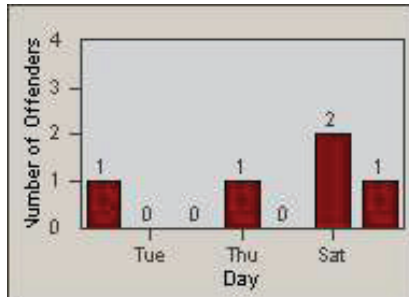

LANE 1

LANE 2

LANE 3

Redflex Redlight Offender Statistics

CONTRACT: Santa Clarita LOCATION: SCL-VAMB-01 Valencia Blvd.
 DATE FROM: 01-Jul-2011 DATE TO: 30-Sep-2011

LANE 4

LANE TOTAL

Redflex Redlight Offender Statistics

CONTRACT: Santa Clarita LOCATION: SCL-VAMB-03 Valencia Blvd.
 DATE FROM: 01-Jul-2011 DATE TO: 30-Sep-2011

LANE 1

LANE 2

LANE 3

Redflex Redlight Offender Statistics

CONTRACT: Santa Clarita LOCATION: SCL-VAMB-03 Valencia Blvd.
 DATE FROM: 01-Jul-2011 DATE TO: 30-Sep-2011