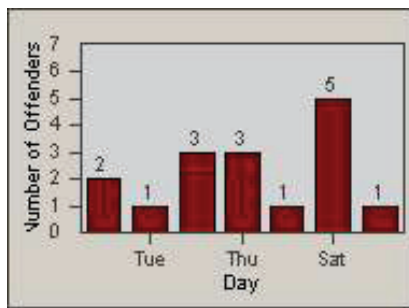

Redflex Redlight Offender Statistics

CONTRACT: Santa Clarita
 DATE FROM: 01-Jul-2011

LOCATION: SCL-BCNR-01 Bouquet Canyon Road
 DATE TO: 30-Sep-2011

LANE 1

LANE 2

LANE 3

Redflex Redlight Offender Statistics

CONTRACT: Santa Clarita **LOCATION:** SCL-BCNR-01 Bouquet Canyon Road
DATE FROM: 01-Jul-2011 **DATE TO:** 30-Sep-2011

LANE 4

LANE TOTAL

Redflex Redlight Offender Statistics

CONTRACT: Santa Clarita
 DATE FROM: 01-Jul-2011

LOCATION: SCL-BCSC-01 Bouquet Canyon / Seco Canyon
 DATE TO: 30-Sep-2011

LANE 1

LANE 2

LANE 3

Redflex Redlight Offender Statistics

CONTRACT: Santa Clarita
 DATE FROM: 01-Jul-2011

LOCATION: SCL-BCSC-01 Bouquet Canyon / Seco Canyon
 DATE TO: 30-Sep-2011