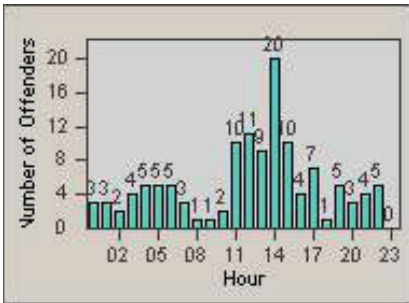

LANE 1

LANE 2

LANE 3

Redflex Redlight Offender Statistics

CONTRACT: Santa Clarita LOCATION: SCL-VAMB-01 Valencia Blvd.
 DATE FROM: 01-Jul-2011 DATE TO: 30-Sep-2011

LANE 4

LANE TOTAL

Redflex Redlight Offender Statistics

CONTRACT: Santa Clarita LOCATION: SCL-VAMB-03 Valencia Blvd.
 DATE FROM: 01-Jul-2011 DATE TO: 30-Sep-2011

LANE 1

LANE 2

LANE 3

Redflex Redlight Offender Statistics

CONTRACT: Santa Clarita LOCATION: SCL-VAMB-03 Valencia Blvd.
 DATE FROM: 01-Jul-2011 DATE TO: 30-Sep-2011