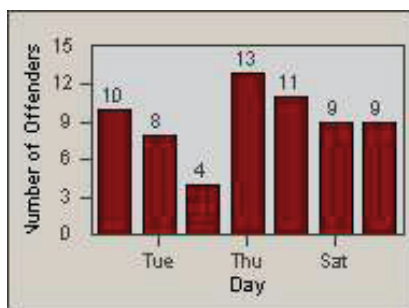

CONTRACT: Santa Clarita LOCATION: SCL-MMMB-01 McBean Pkwy / Magic Mtn Pkwy
 DATE FROM: 01-Jul-2011 DATE TO: 30-Sep-2011

LANE 4

LANE TOTAL

Redflex Redlight Offender Statistics

CONTRACT: Santa Clarita LOCATION: SCL-NRBC-01 Bouquet Canyon Road
 DATE FROM: 01-Jul-2011 DATE TO: 30-Sep-2011

LANE 1

LANE 2

LANE 3

Redflex Redlight Offender Statistics

CONTRACT: Santa Clarita LOCATION: SCL-NRBC-01 Bouquet Canyon Road
 DATE FROM: 01-Jul-2011 DATE TO: 30-Sep-2011

LANE 4

LANE TOTAL

Redflex Redlight Offender Statistics