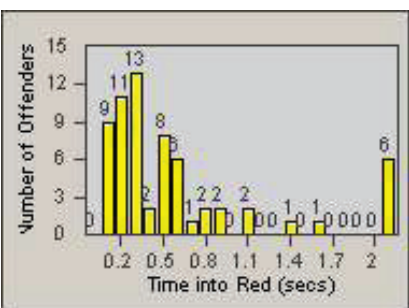

CONTRACT: Santa Clarita LOCATION: SCL-MMMB-01 McBean Pkwy / Magic Mtn Pkwy
 DATE FROM: 01-Jul-2011 DATE TO: 30-Sep-2011

LANE 4

LANE TOTAL

Redflex Redlight Offender Statistics

CONTRACT: Santa Clarita LOCATION: SCL-NRBC-01 Bouquet Canyon Road
 DATE FROM: 01-Jul-2011 DATE TO: 30-Sep-2011

LANE 1

LANE 2

LANE 3

Redflex Redlight Offender Statistics

CONTRACT: Santa Clarita LOCATION: SCL-NRBC-01 Bouquet Canyon Road
 DATE FROM: 01-Jul-2011 DATE TO: 30-Sep-2011

LANE 4

LANE TOTAL

Redflex Redlight Offender Statistics