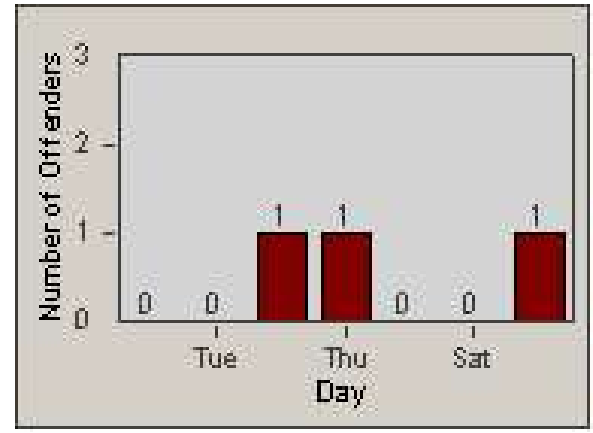

Redflex Redlight Offender Statistics

CONTRACT: Santa Clarita
 DATE FROM: 1/Jul/2008

LOCATION: SCL-BCNR-01 Bouquet Canyon Road
 DATE TO: 31/Jul/2008

LANE 1

LANE 2

LANE 3

Redflex Redlight Offender Statistics

CONTRACT: Santa Clarita
 DATE FROM: 1/Jul/2008

LOCATION: SCL-BCNR-01 Bouquet Canyon Road
 DATE TO: 31/Jul/2008

LANE 4

LANE TOTAL

Redflex Redlight Offender Statistics

CONTRACT: Santa Clarita
DATE FROM: 1/Jul/2008

LOCATION: SCL-BCNR-01 Bouquet Canyon Road
DATE TO: 31/Jul/2008