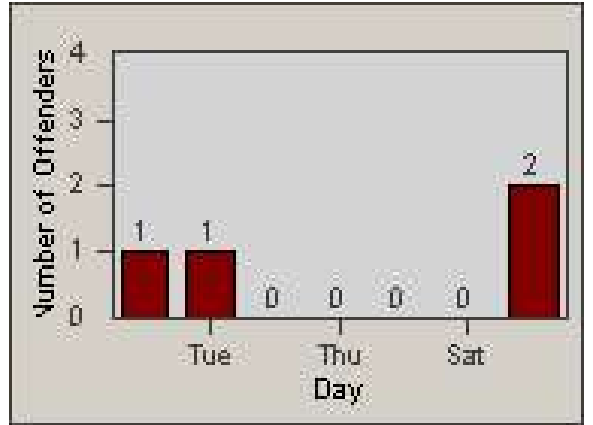

Redflex Redlight Offender Statistics

CONTRACT: Santa Clarita
 DATE FROM: 1/Jul/2008

LOCATION: SCL-BCNR-01 Bouquet Canyon Road
 DATE TO: 31/Jul/2008

LANE 1

LANE 2

LANE 3

Redflex Redlight Offender Statistics

CONTRACT: Santa Clarita
 DATE FROM: 1/Jul/2008

LOCATION: SCL-BCNR-01 Bouquet Canyon Road
 DATE TO: 31/Jul/2008

LANE 4

LANE TOTAL

Redflex Redlight Offender Statistics

CONTRACT: Santa Clarita
DATE FROM: 1/Jul/2008

LOCATION: SCL-BCNR-01 Bouquet Canyon Road
DATE TO: 31/Jul/2008