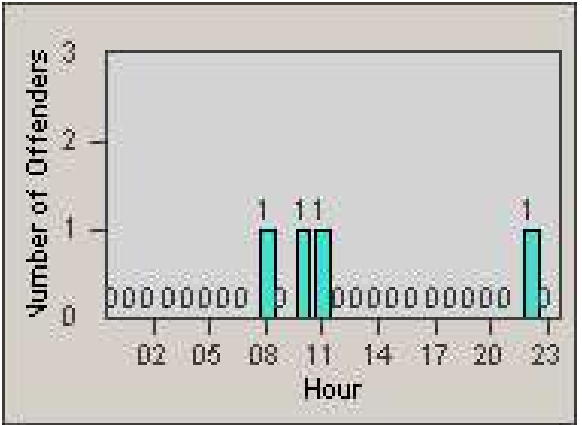

Redflex Redlight Offender Statistics

CONTRACT: Santa Clarita
 DATE FROM: 1/Jul/2008

LOCATION: SCL-BCNR-01 Bouquet Canyon Road
 DATE TO: 31/Jul/2008

LANE 1

LANE 2

LANE 3

Redflex Redlight Offender Statistics

CONTRACT: Santa Clarita
 DATE FROM: 1/Jul/2008

LOCATION: SCL-BCNR-01 Bouquet Canyon Road
 DATE TO: 31/Jul/2008

LANE 4

LANE TOTAL

Redflex Redlight Offender Statistics

CONTRACT: Santa Clarita
DATE FROM: 1/Jul/2008

LOCATION: SCL-BCNR-01 Bouquet Canyon Road
DATE TO: 31/Jul/2008