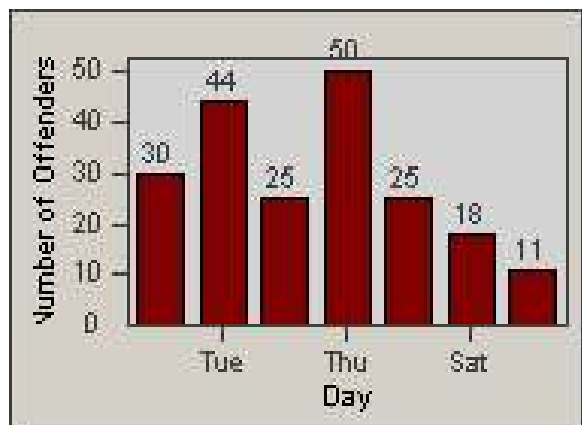

Redflex Redlight Offender Statistics

CONTRACT: Santa Clarita
 DATE FROM: 1/Jul/2008

LOCATION: SCL-BCNR-01 Bouquet Canyon Road
 DATE TO: 31/Jul/2008

LANE 1

LANE 2

LANE 3

Redflex Redlight Offender Statistics

CONTRACT: Santa Clarita
 DATE FROM: 1/Jul/2008

LOCATION: SCL-BCNR-01 Bouquet Canyon Road
 DATE TO: 31/Jul/2008

LANE 4

LANE TOTAL

Redflex Redlight Offender Statistics

CONTRACT: Santa Clarita
DATE FROM: 1/Jul/2008

LOCATION: SCL-BCNR-01 Bouquet Canyon Road
DATE TO: 31/Jul/2008