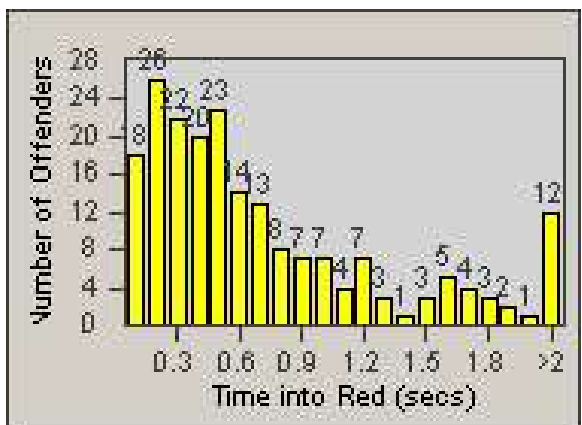

Redflex Redlight Offender Statistics

CONTRACT: Santa Clarita
 DATE FROM: 1/Jul/2008

LOCATION: SCL-BCNR-01 Bouquet Canyon Road
 DATE TO: 31/Jul/2008

LANE 1

LANE 2

LANE 3

Redflex Redlight Offender Statistics

CONTRACT: Santa Clarita
 DATE FROM: 1/Jul/2008

LOCATION: SCL-BCNR-01 Bouquet Canyon Road
 DATE TO: 31/Jul/2008

LANE 4

LANE TOTAL

Redflex Redlight Offender Statistics

CONTRACT: Santa Clarita
DATE FROM: 1/Jul/2008

LOCATION: SCL-BCNR-01 Bouquet Canyon Road
DATE TO: 31/Jul/2008