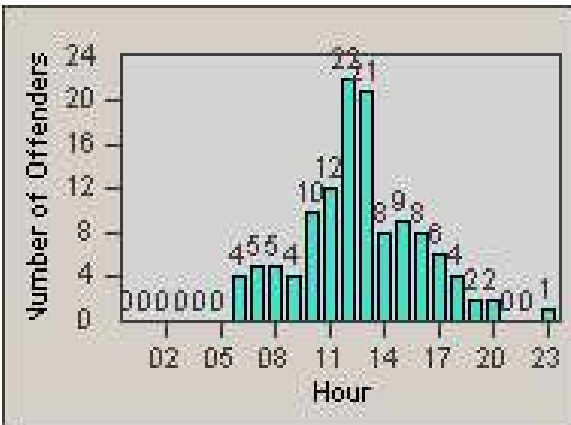

Redflex Redlight Offender Statistics

CONTRACT: Santa Clarita
 DATE FROM: 1/Jul/2008

LOCATION: SCL-BCNR-01 Bouquet Canyon Road
 DATE TO: 31/Jul/2008

LANE 1

LANE 2

LANE 3

Redflex Redlight Offender Statistics

CONTRACT: Santa Clarita
 DATE FROM: 1/Jul/2008

LOCATION: SCL-BCNR-01 Bouquet Canyon Road
 DATE TO: 31/Jul/2008

LANE 4

LANE TOTAL

Redflex Redlight Offender Statistics

CONTRACT: Santa Clarita
DATE FROM: 1/Jul/2008

LOCATION: SCL-BCNR-01 Bouquet Canyon Road
DATE TO: 31/Jul/2008