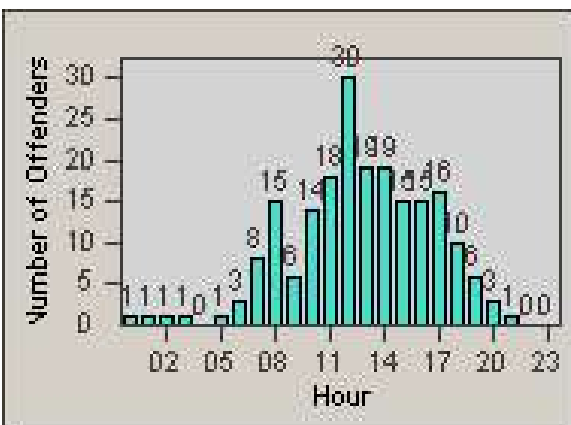

Redflex Redlight Offender Statistics

CONTRACT: Santa Clarita
 DATE FROM: 1/Jul/2008

LOCATION: SCL-BCNR-01 Bouquet Canyon Road
 DATE TO: 31/Jul/2008

LANE 1

LANE 2

LANE 3

Redflex Redlight Offender Statistics

CONTRACT: Santa Clarita
 DATE FROM: 1/Jul/2008

LOCATION: SCL-BCNR-01 Bouquet Canyon Road
 DATE TO: 31/Jul/2008

LANE 4

LANE TOTAL

Redflex Redlight Offender Statistics

CONTRACT: Santa Clarita
DATE FROM: 1/Jul/2008

LOCATION: SCL-BCNR-01 Bouquet Canyon Road
DATE TO: 31/Jul/2008