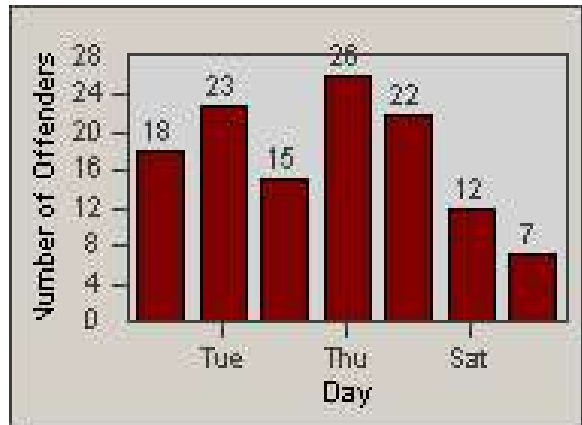

Redflex Redlight Offender Statistics

CONTRACT: Santa Clarita
 DATE FROM: 1/Jul/2008

LOCATION: SCL-BCNR-01 Bouquet Canyon Road
 DATE TO: 31/Jul/2008

LANE 1

LANE 2

LANE 3

Redflex Redlight Offender Statistics

CONTRACT: Santa Clarita
 DATE FROM: 1/Jul/2008

LOCATION: SCL-BCNR-01 Bouquet Canyon Road
 DATE TO: 31/Jul/2008

LANE 4

LANE TOTAL

Redflex Redlight Offender Statistics

CONTRACT: Santa Clarita
DATE FROM: 1/Jul/2008

LOCATION: SCL-BCNR-01 Bouquet Canyon Road
DATE TO: 31/Jul/2008