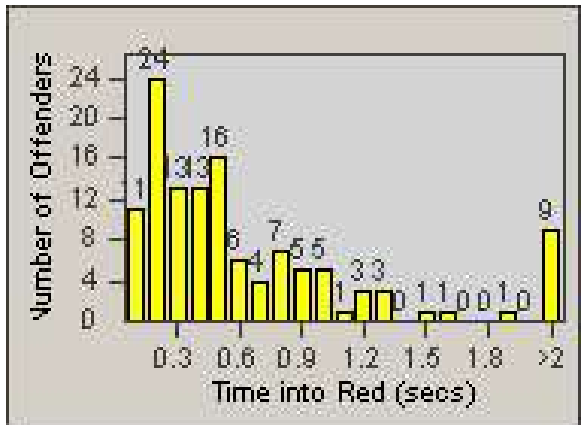

Redflex Redlight Offender Statistics

CONTRACT: Santa Clarita
 DATE FROM: 1/Jul/2008

LOCATION: SCL-BCNR-01 Bouquet Canyon Road
 DATE TO: 31/Jul/2008

LANE 1

LANE 2

LANE 3

Redflex Redlight Offender Statistics

CONTRACT: Santa Clarita
 DATE FROM: 1/Jul/2008

LOCATION: SCL-BCNR-01 Bouquet Canyon Road
 DATE TO: 31/Jul/2008

LANE 4

LANE TOTAL

Redflex Redlight Offender Statistics

CONTRACT: Santa Clarita
DATE FROM: 1/Jul/2008

LOCATION: SCL-BCNR-01 Bouquet Canyon Road
DATE TO: 31/Jul/2008