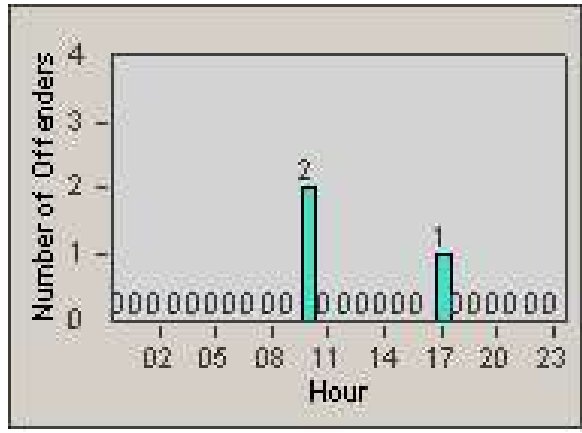

Redflex Redlight Offender Statistics

CONTRACT: Santa Clarita
 DATE FROM: 1/Jul/2008

LOCATION: SCL-BCNR-01 Bouquet Canyon Road
 DATE TO: 31/Jul/2008

LANE 1

LANE 2

LANE 3

Redflex Redlight Offender Statistics

CONTRACT: Santa Clarita
 DATE FROM: 1/Jul/2008

LOCATION: SCL-BCNR-01 Bouquet Canyon Road
 DATE TO: 31/Jul/2008

LANE 4

LANE TOTAL

Redflex Redlight Offender Statistics

CONTRACT: Santa Clarita
DATE FROM: 1/Jul/2008

LOCATION: SCL-BCNR-01 Bouquet Canyon Road
DATE TO: 31/Jul/2008