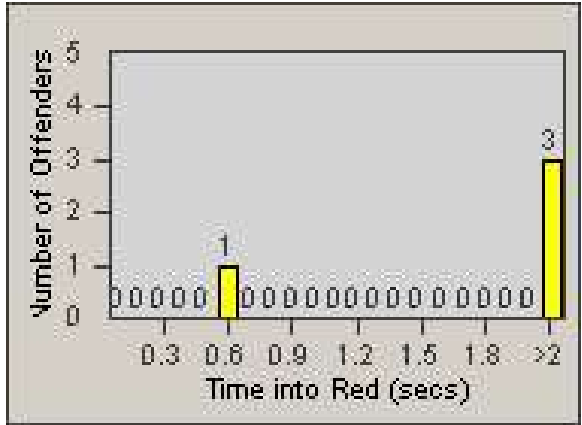

Redflex Redlight Offender Statistics

CONTRACT: Santa Clarita
 DATE FROM: 1/Jul/2008

LOCATION: SCL-BCNR-01 Bouquet Canyon Road
 DATE TO: 31/Jul/2008

LANE 1

LANE 2

LANE 3

Redflex Redlight Offender Statistics

CONTRACT: Santa Clarita
 DATE FROM: 1/Jul/2008

LOCATION: SCL-BCNR-01 Bouquet Canyon Road
 DATE TO: 31/Jul/2008

LANE 4

LANE TOTAL

Redflex Redlight Offender Statistics

CONTRACT: Santa Clarita
DATE FROM: 1/Jul/2008

LOCATION: SCL-BCNR-01 Bouquet Canyon Road
DATE TO: 31/Jul/2008