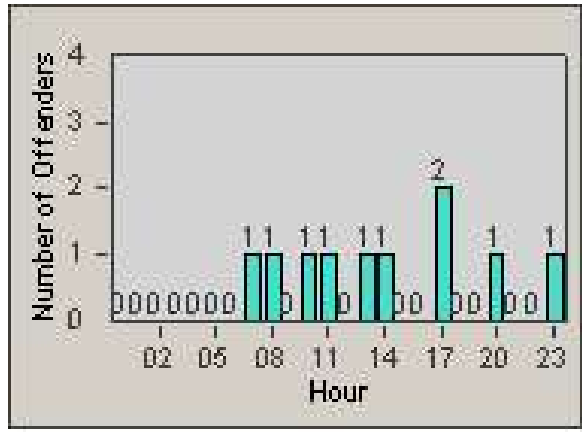

# Redflex Redlight Offender Statistics

CONTRACT: Santa Clarita  
 DATE FROM: 1/Jul/2008

LOCATION: SCL-BCSC-01 Bouquet Canyon / Seco Canyon  
 DATE TO: 31/Jul/2008

LANE 1

LANE 2

LANE 3

# Redflex Redlight Offender Statistics

CONTRACT: Santa Clarita  
 DATE FROM: 1/Jul/2008

LOCATION: SCL-BCSC-01 Bouquet Canyon / Seco Canyon  
 DATE TO: 31/Jul/2008

LANE 4

LANE TOTAL

# Redflex Redlight Offender Statistics

CONTRACT: Santa Clarita  
 DATE FROM: 1/Jul/2008

LOCATION: SCL-BCSC-01 Bouquet Canyon / Seco Canyon  
 DATE TO: 31/Jul/2008