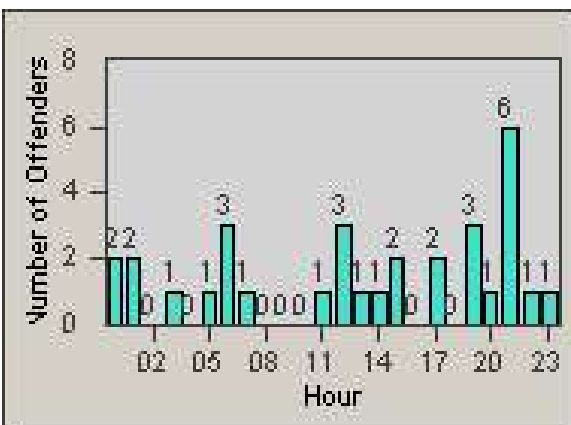

# Redflex Redlight Offender Statistics

CONTRACT: Santa Clarita  
 DATE FROM: 1/Jul/2008

LOCATION: SCL-BCSC-01 Bouquet Canyon / Seco Canyon  
 DATE TO: 31/Jul/2008

LANE 1

LANE 2

LANE 3

# Redflex Redlight Offender Statistics

CONTRACT: Santa Clarita  
 DATE FROM: 1/Jul/2008

LOCATION: SCL-BCSC-01 Bouquet Canyon / Seco Canyon  
 DATE TO: 31/Jul/2008

LANE 4

LANE TOTAL

# Redflex Redlight Offender Statistics

CONTRACT: Santa Clarita  
 DATE FROM: 1/Jul/2008

LOCATION: SCL-BCSC-01 Bouquet Canyon / Seco Canyon  
 DATE TO: 31/Jul/2008