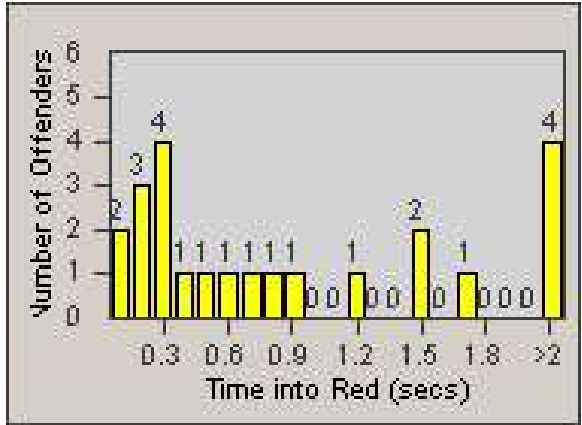

# Redflex Redlight Offender Statistics

CONTRACT: Santa Clarita  
 DATE FROM: 1/Jul/2008

LOCATION: SCL-BCSC-01 Bouquet Canyon / Seco Canyon  
 DATE TO: 31/Jul/2008

LANE 1

LANE 2

LANE 3

# Redflex Redlight Offender Statistics

CONTRACT: Santa Clarita  
 DATE FROM: 1/Jul/2008

LOCATION: SCL-BCSC-01 Bouquet Canyon / Seco Canyon  
 DATE TO: 31/Jul/2008

LANE 4

LANE TOTAL

# Redflex Redlight Offender Statistics

CONTRACT: Santa Clarita  
 DATE FROM: 1/Jul/2008

LOCATION: SCL-BCSC-01 Bouquet Canyon / Seco Canyon  
 DATE TO: 31/Jul/2008