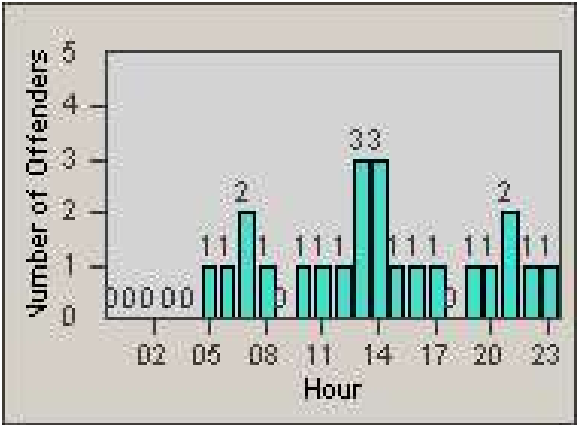

# Redflex Redlight Offender Statistics

CONTRACT: Santa Clarita  
 DATE FROM: 1/Jul/2008

LOCATION: SCL-BCSC-01 Bouquet Canyon / Seco Canyon  
 DATE TO: 31/Jul/2008

LANE 1

LANE 2

LANE 3

# Redflex Redlight Offender Statistics

CONTRACT: Santa Clarita  
 DATE FROM: 1/Jul/2008

LOCATION: SCL-BCSC-01 Bouquet Canyon / Seco Canyon  
 DATE TO: 31/Jul/2008

LANE 4

LANE TOTAL

# Redflex Redlight Offender Statistics

CONTRACT: Santa Clarita  
 DATE FROM: 1/Jul/2008

LOCATION: SCL-BCSC-01 Bouquet Canyon / Seco Canyon  
 DATE TO: 31/Jul/2008