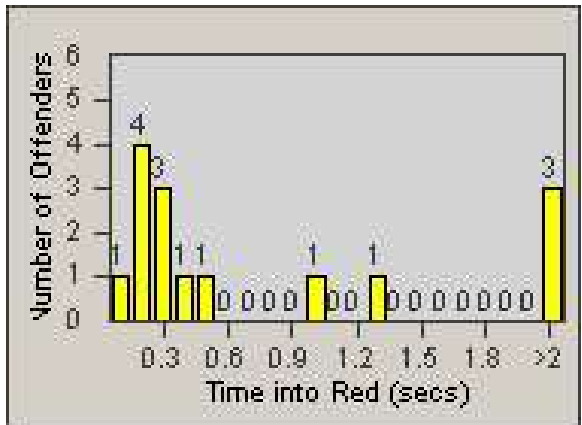

# Redflex Redlight Offender Statistics

CONTRACT: Santa Clarita  
 DATE FROM: 1/Jul/2008

LOCATION: SCL-BCSC-01 Bouquet Canyon / Seco Canyon  
 DATE TO: 31/Jul/2008

LANE 1

LANE 2

LANE 3

# Redflex Redlight Offender Statistics

CONTRACT: Santa Clarita  
 DATE FROM: 1/Jul/2008

LOCATION: SCL-BCSC-01 Bouquet Canyon / Seco Canyon  
 DATE TO: 31/Jul/2008

LANE 4

LANE TOTAL

# Redflex Redlight Offender Statistics

CONTRACT: Santa Clarita  
 DATE FROM: 1/Jul/2008

LOCATION: SCL-BCSC-01 Bouquet Canyon / Seco Canyon  
 DATE TO: 31/Jul/2008