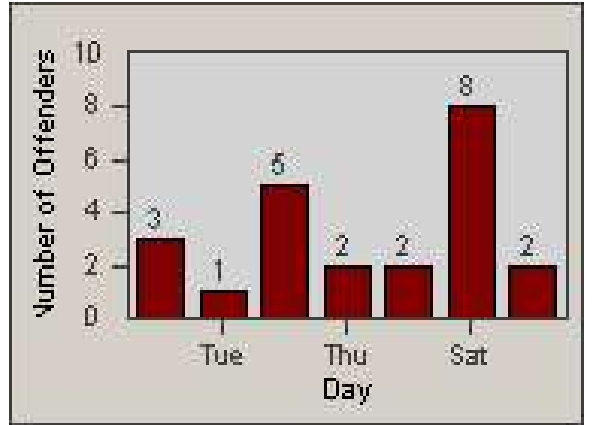

# Redflex Redlight Offender Statistics

CONTRACT: Santa Clarita  
 DATE FROM: 1/Jul/2008

LOCATION: SCL-BCSC-01 Bouquet Canyon / Seco Canyon  
 DATE TO: 31/Jul/2008

LANE 1

LANE 2

LANE 3

# Redflex Redlight Offender Statistics

CONTRACT: Santa Clarita  
 DATE FROM: 1/Jul/2008

LOCATION: SCL-BCSC-01 Bouquet Canyon / Seco Canyon  
 DATE TO: 31/Jul/2008

LANE 4

LANE TOTAL

# Redflex Redlight Offender Statistics

CONTRACT: Santa Clarita  
 DATE FROM: 1/Jul/2008

LOCATION: SCL-BCSC-01 Bouquet Canyon / Seco Canyon  
 DATE TO: 31/Jul/2008