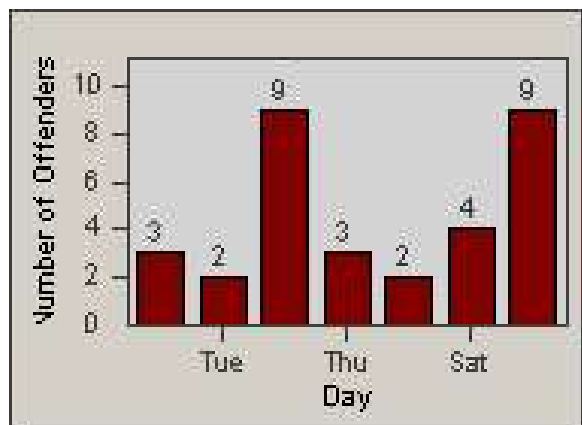

# Redflex Redlight Offender Statistics

CONTRACT: Santa Clarita  
 DATE FROM: 1/Jul/2008

LOCATION: SCL-BCSC-01 Bouquet Canyon / Seco Canyon  
 DATE TO: 31/Jul/2008

LANE 1

LANE 2

LANE 3

# Redflex Redlight Offender Statistics

CONTRACT: Santa Clarita  
 DATE FROM: 1/Jul/2008

LOCATION: SCL-BCSC-01 Bouquet Canyon / Seco Canyon  
 DATE TO: 31/Jul/2008

LANE 4

LANE TOTAL

# Redflex Redlight Offender Statistics

CONTRACT: Santa Clarita  
 DATE FROM: 1/Jul/2008

LOCATION: SCL-BCSC-01 Bouquet Canyon / Seco Canyon  
 DATE TO: 31/Jul/2008