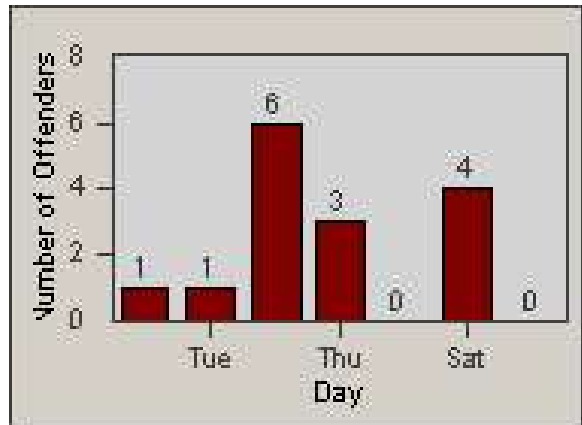

# Redflex Redlight Offender Statistics

CONTRACT: Santa Clarita  
 DATE FROM: 1/Jul/2008

LOCATION: SCL-BCSC-01 Bouquet Canyon / Seco Canyon  
 DATE TO: 31/Jul/2008

LANE 1

LANE 2

LANE 3

# Redflex Redlight Offender Statistics

CONTRACT: Santa Clarita  
 DATE FROM: 1/Jul/2008

LOCATION: SCL-BCSC-01 Bouquet Canyon / Seco Canyon  
 DATE TO: 31/Jul/2008

LANE 4

LANE TOTAL

# Redflex Redlight Offender Statistics

CONTRACT: Santa Clarita  
 DATE FROM: 1/Jul/2008

LOCATION: SCL-BCSC-01 Bouquet Canyon / Seco Canyon  
 DATE TO: 31/Jul/2008