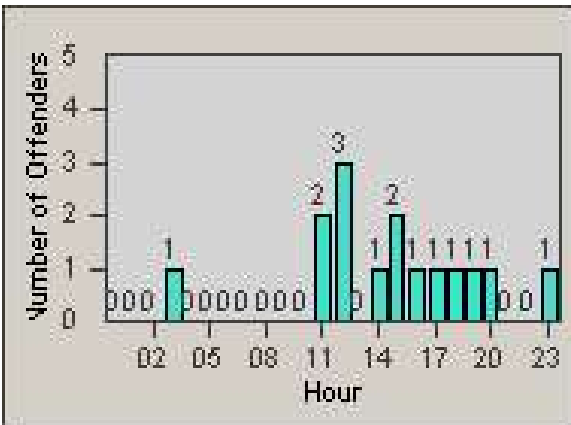

# Redflex Redlight Offender Statistics

CONTRACT: Santa Clarita  
 DATE FROM: 1/Jul/2008

LOCATION: SCL-BCSC-01 Bouquet Canyon / Seco Canyon  
 DATE TO: 31/Jul/2008

LANE 1

LANE 2

LANE 3

# Redflex Redlight Offender Statistics

CONTRACT: Santa Clarita  
 DATE FROM: 1/Jul/2008

LOCATION: SCL-BCSC-01 Bouquet Canyon / Seco Canyon  
 DATE TO: 31/Jul/2008

LANE 4

LANE TOTAL

# Redflex Redlight Offender Statistics

CONTRACT: Santa Clarita  
 DATE FROM: 1/Jul/2008

LOCATION: SCL-BCSC-01 Bouquet Canyon / Seco Canyon  
 DATE TO: 31/Jul/2008