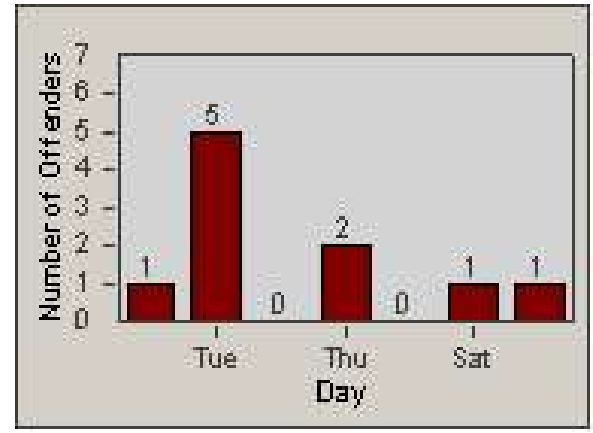

# Redflex Redlight Offender Statistics

CONTRACT: Santa Clarita  
 DATE FROM: 1/Jul/2008

LOCATION: SCL-BCSC-01 Bouquet Canyon / Seco Canyon  
 DATE TO: 31/Jul/2008

LANE 1

LANE 2

LANE 3

# Redflex Redlight Offender Statistics

CONTRACT: Santa Clarita  
 DATE FROM: 1/Jul/2008

LOCATION: SCL-BCSC-01 Bouquet Canyon / Seco Canyon  
 DATE TO: 31/Jul/2008

LANE 4

LANE TOTAL

# Redflex Redlight Offender Statistics

CONTRACT: Santa Clarita  
 DATE FROM: 1/Jul/2008

LOCATION: SCL-BCSC-01 Bouquet Canyon / Seco Canyon  
 DATE TO: 31/Jul/2008