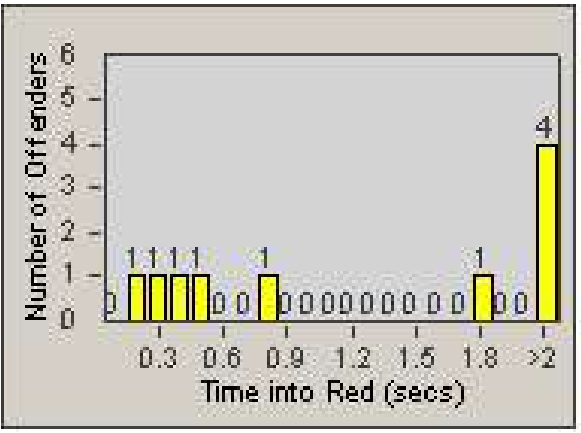

# Redflex Redlight Offender Statistics

CONTRACT: Santa Clarita  
 DATE FROM: 1/Jul/2008

LOCATION: SCL-BCSC-01 Bouquet Canyon / Seco Canyon  
 DATE TO: 31/Jul/2008

LANE 1

LANE 2

LANE 3

# Redflex Redlight Offender Statistics

CONTRACT: Santa Clarita  
 DATE FROM: 1/Jul/2008

LOCATION: SCL-BCSC-01 Bouquet Canyon / Seco Canyon  
 DATE TO: 31/Jul/2008

LANE 4

LANE TOTAL

# Redflex Redlight Offender Statistics

CONTRACT: Santa Clarita  
 DATE FROM: 1/Jul/2008

LOCATION: SCL-BCSC-01 Bouquet Canyon / Seco Canyon  
 DATE TO: 31/Jul/2008