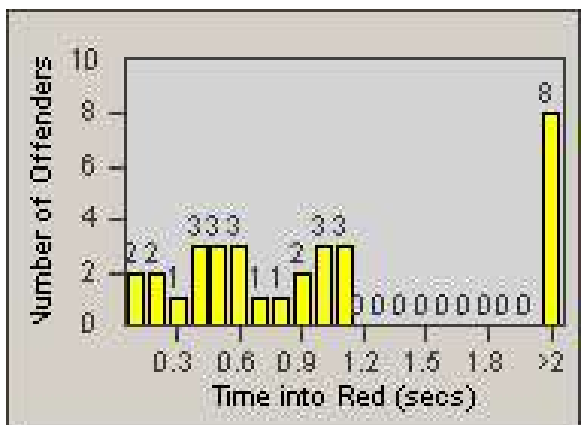

# Redflex Redlight Offender Statistics

CONTRACT: Santa Clarita  
 DATE FROM: 1/Jul/2008

LOCATION: SCL-BCSC-01 Bouquet Canyon / Seco Canyon  
 DATE TO: 31/Jul/2008

LANE 1

LANE 2

LANE 3

# Redflex Redlight Offender Statistics

CONTRACT: Santa Clarita  
 DATE FROM: 1/Jul/2008

LOCATION: SCL-BCSC-01 Bouquet Canyon / Seco Canyon  
 DATE TO: 31/Jul/2008

LANE 4

LANE TOTAL

# Redflex Redlight Offender Statistics

CONTRACT: Santa Clarita  
 DATE FROM: 1/Jul/2008

LOCATION: SCL-BCSC-01 Bouquet Canyon / Seco Canyon  
 DATE TO: 31/Jul/2008