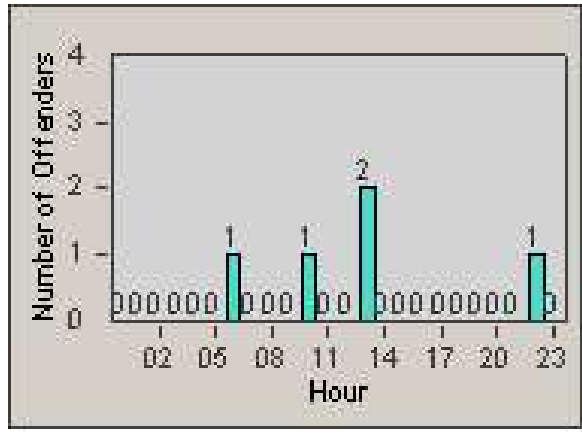

# Redflex Redlight Offender Statistics

CONTRACT: Santa Clarita  
 DATE FROM: 1/Jul/2009

LOCATION: SCL-BCSC-01 Bouquet Canyon / Seco Canyon  
 DATE TO: 31/Jul/2009

LANE 1

LANE 2

LANE 3

# Redflex Redlight Offender Statistics

CONTRACT: Santa Clarita  
 DATE FROM: 1/Jul/2009

LOCATION: SCL-BCSC-01 Bouquet Canyon / Seco Canyon  
 DATE TO: 31/Jul/2009

LANE 4

LANE TOTAL