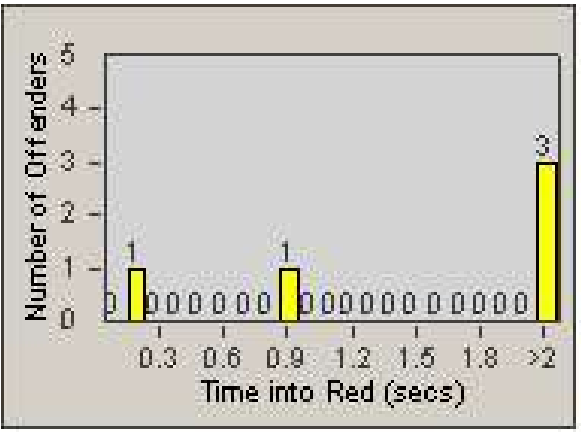

# Redflex Redlight Offender Statistics

CONTRACT: Santa Clarita  
 DATE FROM: 1/Jul/2009

LOCATION: SCL-BCSC-01 Bouquet Canyon / Seco Canyon  
 DATE TO: 31/Jul/2009

LANE 1

LANE 2

LANE 3

# Redflex Redlight Offender Statistics

CONTRACT: Santa Clarita  
 DATE FROM: 1/Jul/2009

LOCATION: SCL-BCSC-01 Bouquet Canyon / Seco Canyon  
 DATE TO: 31/Jul/2009

LANE 4

LANE TOTAL