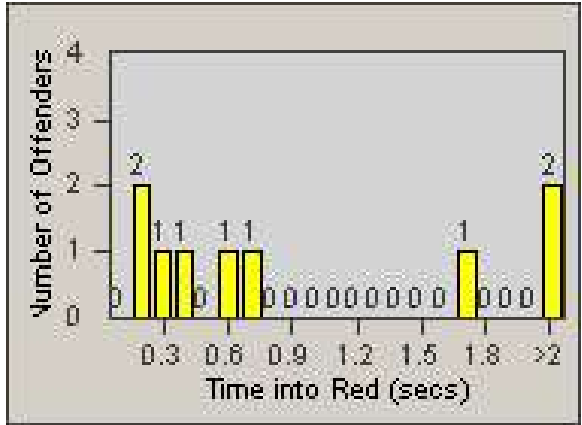

# Redflex Redlight Offender Statistics

CONTRACT: Santa Clarita  
 DATE FROM: 1/Jul/2009

LOCATION: SCL-BCSC-01 Bouquet Canyon / Seco Canyon  
 DATE TO: 31/Jul/2009

LANE 1

LANE 2

LANE 3

# Redflex Redlight Offender Statistics

CONTRACT: Santa Clarita  
 DATE FROM: 1/Jul/2009

LOCATION: SCL-BCSC-01 Bouquet Canyon / Seco Canyon  
 DATE TO: 31/Jul/2009

LANE 4

LANE TOTAL