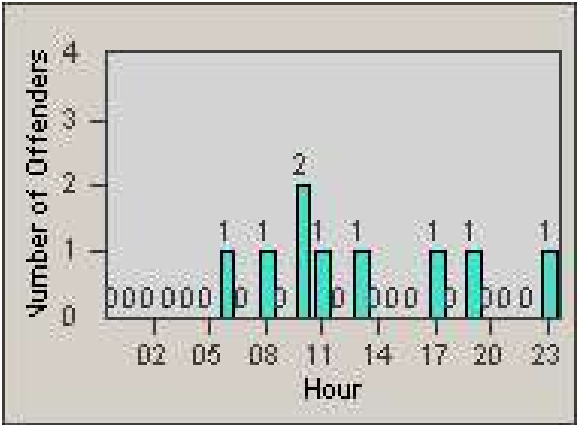

# Redflex Redlight Offender Statistics

CONTRACT: Santa Clarita  
 DATE FROM: 1/Jul/2009

LOCATION: SCL-BCSC-01 Bouquet Canyon / Seco Canyon  
 DATE TO: 31/Jul/2009

LANE 1

LANE 2

LANE 3

# Redflex Redlight Offender Statistics

CONTRACT: Santa Clarita  
 DATE FROM: 1/Jul/2009

LOCATION: SCL-BCSC-01 Bouquet Canyon / Seco Canyon  
 DATE TO: 31/Jul/2009

LANE 4

LANE TOTAL