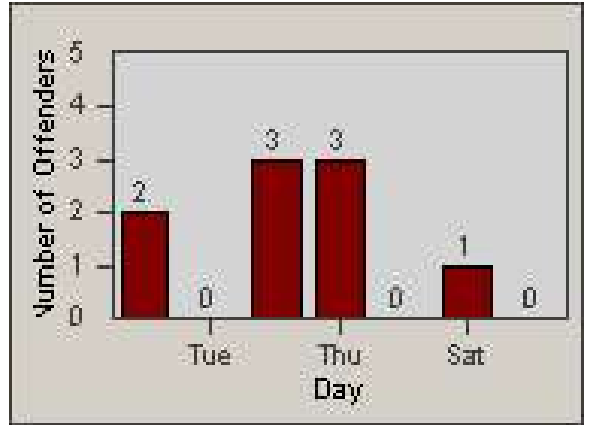

# Redflex Redlight Offender Statistics

CONTRACT: Santa Clarita  
 DATE FROM: 1/Jul/2009

LOCATION: SCL-BCSC-01 Bouquet Canyon / Seco Canyon  
 DATE TO: 31/Jul/2009

LANE 1

LANE 2

LANE 3

# Redflex Redlight Offender Statistics

CONTRACT: Santa Clarita  
 DATE FROM: 1/Jul/2009

LOCATION: SCL-BCSC-01 Bouquet Canyon / Seco Canyon  
 DATE TO: 31/Jul/2009

LANE 4

LANE TOTAL