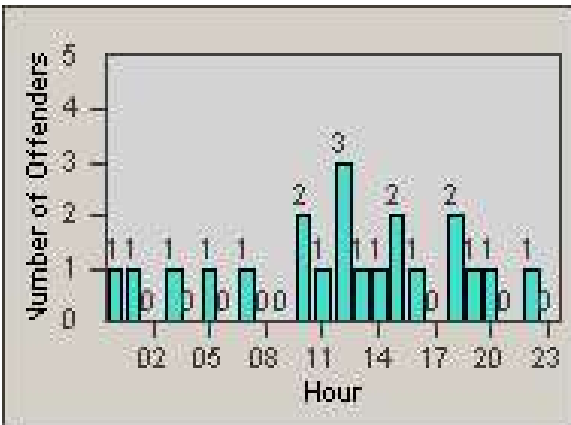

# Redflex Redlight Offender Statistics

CONTRACT: Santa Clarita  
 DATE FROM: 1/Jul/2009

LOCATION: SCL-BCSC-01 Bouquet Canyon / Seco Canyon  
 DATE TO: 31/Jul/2009

LANE 1

LANE 2

LANE 3

# Redflex Redlight Offender Statistics

CONTRACT: Santa Clarita  
 DATE FROM: 1/Jul/2009

LOCATION: SCL-BCSC-01 Bouquet Canyon / Seco Canyon  
 DATE TO: 31/Jul/2009

LANE 4

LANE TOTAL