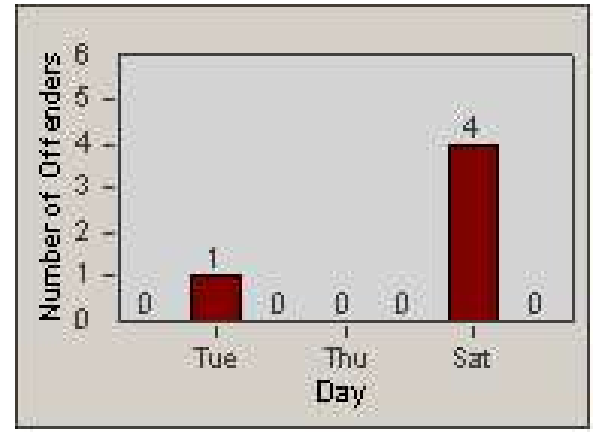

# Redflex Redlight Offender Statistics

CONTRACT: Santa Clarita  
 DATE FROM: 1/Jul/2009

LOCATION: SCL-BCSC-01 Bouquet Canyon / Seco Canyon  
 DATE TO: 31/Jul/2009

LANE 1

LANE 2

LANE 3

# Redflex Redlight Offender Statistics

CONTRACT: Santa Clarita  
 DATE FROM: 1/Jul/2009

LOCATION: SCL-BCSC-01 Bouquet Canyon / Seco Canyon  
 DATE TO: 31/Jul/2009

LANE 4

LANE TOTAL