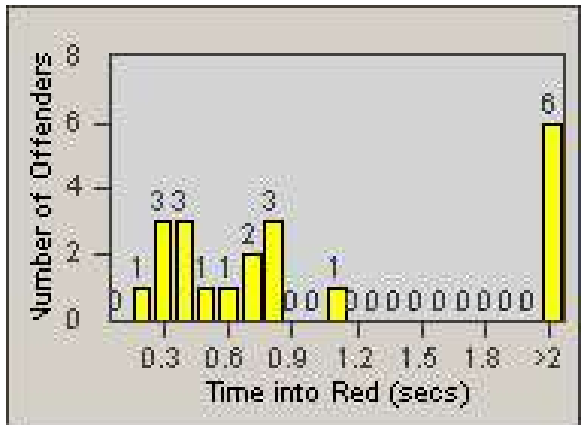

# Redflex Redlight Offender Statistics

CONTRACT: Santa Clarita  
 DATE FROM: 1/Jul/2009

LOCATION: SCL-BCSC-01 Bouquet Canyon / Seco Canyon  
 DATE TO: 31/Jul/2009

LANE 1

LANE 2

LANE 3

# Redflex Redlight Offender Statistics

CONTRACT: Santa Clarita  
 DATE FROM: 1/Jul/2009

LOCATION: SCL-BCSC-01 Bouquet Canyon / Seco Canyon  
 DATE TO: 31/Jul/2009

LANE 4

LANE TOTAL