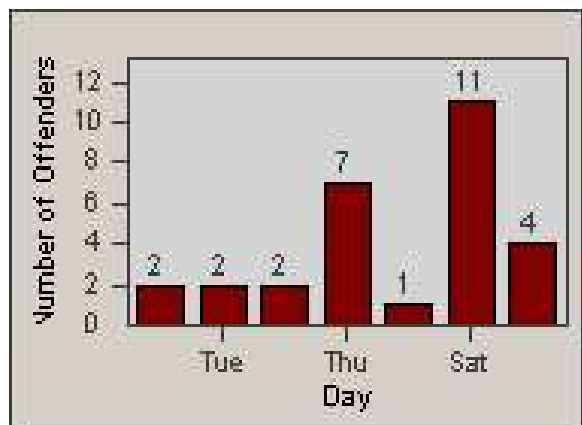

# Redflex Redlight Offender Statistics

CONTRACT: Santa Clarita  
 DATE FROM: 1/Jul/2009

LOCATION: SCL-BCSC-01 Bouquet Canyon / Seco Canyon  
 DATE TO: 31/Jul/2009

LANE 1

LANE 2

LANE 3

# Redflex Redlight Offender Statistics

CONTRACT: Santa Clarita  
 DATE FROM: 1/Jul/2009

LOCATION: SCL-BCSC-01 Bouquet Canyon / Seco Canyon  
 DATE TO: 31/Jul/2009

LANE 4

LANE TOTAL