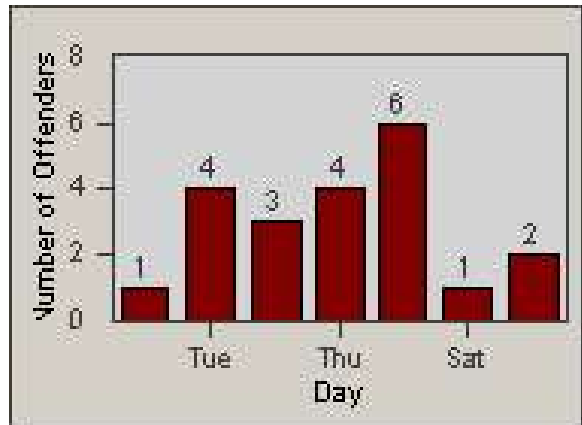

# Redflex Redlight Offender Statistics

CONTRACT: Santa Clarita  
 DATE FROM: 1/Jul/2009

LOCATION: SCL-BCSC-01 Bouquet Canyon / Seco Canyon  
 DATE TO: 31/Jul/2009

LANE 1

LANE 2

LANE 3

# Redflex Redlight Offender Statistics

CONTRACT: Santa Clarita  
 DATE FROM: 1/Jul/2009

LOCATION: SCL-BCSC-01 Bouquet Canyon / Seco Canyon  
 DATE TO: 31/Jul/2009

LANE 4

LANE TOTAL