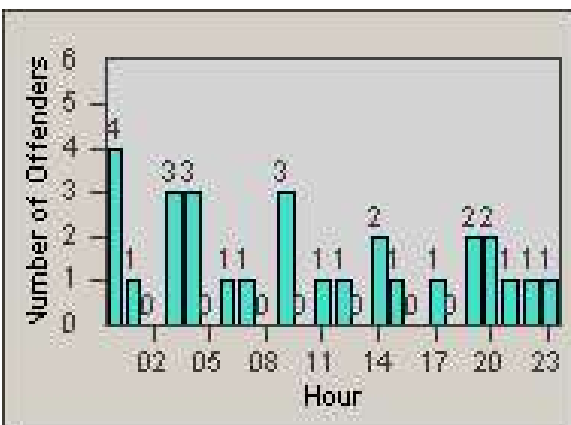

# Redflex Redlight Offender Statistics

CONTRACT: Santa Clarita  
 DATE FROM: 1/Jul/2009

LOCATION: SCL-BCSC-01 Bouquet Canyon / Seco Canyon  
 DATE TO: 31/Jul/2009

LANE 1

LANE 2

LANE 3

# Redflex Redlight Offender Statistics

CONTRACT: Santa Clarita  
 DATE FROM: 1/Jul/2009

LOCATION: SCL-BCSC-01 Bouquet Canyon / Seco Canyon  
 DATE TO: 31/Jul/2009

LANE 4

LANE TOTAL