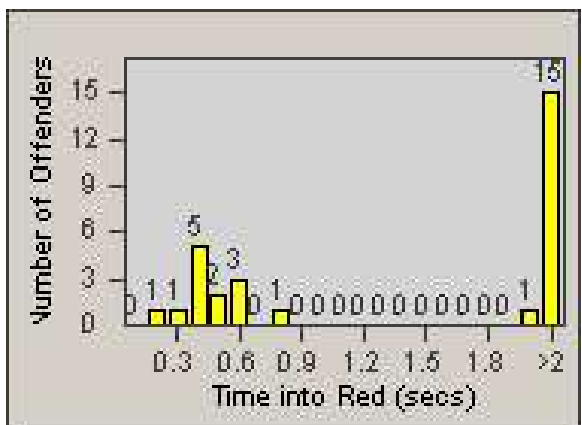

# Redflex Redlight Offender Statistics

CONTRACT: Santa Clarita  
 DATE FROM: 1/Jul/2009

LOCATION: SCL-BCSC-01 Bouquet Canyon / Seco Canyon  
 DATE TO: 31/Jul/2009

LANE 1

LANE 2

LANE 3

# Redflex Redlight Offender Statistics

CONTRACT: Santa Clarita  
 DATE FROM: 1/Jul/2009

LOCATION: SCL-BCSC-01 Bouquet Canyon / Seco Canyon  
 DATE TO: 31/Jul/2009

LANE 4

LANE TOTAL