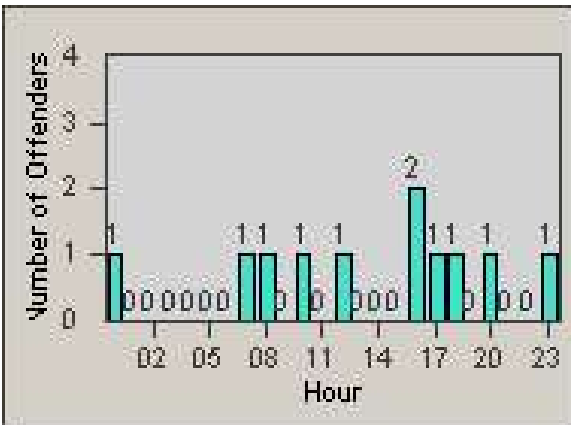

# Redflex Redlight Offender Statistics

CONTRACT: Santa Clarita  
 DATE FROM: 1/Jul/2009

LOCATION: SCL-NRBC-01 Bouquet Canyon Road  
 DATE TO: 31/Jul/2009

LANE 1

LANE 2

LANE 3

# Redflex Redlight Offender Statistics

CONTRACT: Santa Clarita

LOCATION: SCL-NRBC-01 Bouquet Canyon Road

DATE FROM: 1/Jul/2009

DATE TO: 31/Jul/2009

# Redflex Redlight Offender Statistics

CONTRACT: Santa Clarita  
 DATE FROM: 1/Jul/2009

LOCATION: SCL-NRBC-01 Bouquet Canyon Road  
 DATE TO: 31/Jul/2009