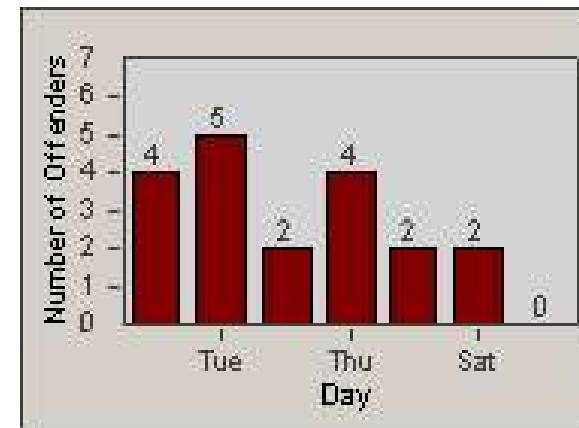

# Redflex Redlight Offender Statistics

CONTRACT: Santa Clarita  
 DATE FROM: 1/Jul/2009

LOCATION: SCL-NRBC-01 Bouquet Canyon Road  
 DATE TO: 31/Jul/2009

LANE 1

LANE 2

LANE 3

# Redflex Redlight Offender Statistics

CONTRACT: Santa Clarita

LOCATION: SCL-NRBC-01 Bouquet Canyon Road

DATE FROM: 1/Jul/2009

DATE TO: 31/Jul/2009