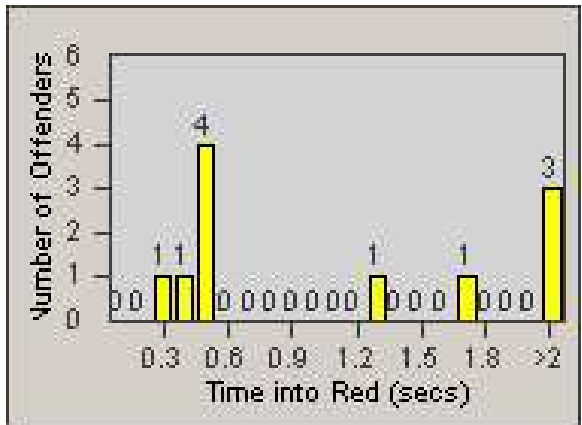

# Redflex Redlight Offender Statistics

CONTRACT: Santa Clarita  
 DATE FROM: 1/Jul/2009

LOCATION: SCL-NRBC-01 Bouquet Canyon Road  
 DATE TO: 31/Jul/2009

LANE 1

LANE 2

LANE 3

# Redflex Redlight Offender Statistics

CONTRACT: Santa Clarita

LOCATION: SCL-NRBC-01 Bouquet Canyon Road

DATE FROM: 1/Jul/2009

DATE TO: 31/Jul/2009

# Redflex Redlight Offender Statistics

CONTRACT: Santa Clarita  
 DATE FROM: 1/Jul/2009

LOCATION: SCL-NRBC-01 Bouquet Canyon Road  
 DATE TO: 31/Jul/2009