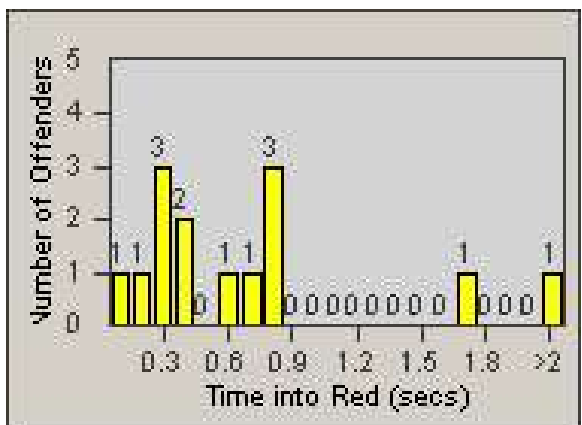

# Redflex Redlight Offender Statistics

CONTRACT: Santa Clarita  
 DATE FROM: 1/Jul/2009

LOCATION: SCL-NRBC-01 Bouquet Canyon Road  
 DATE TO: 31/Jul/2009

LANE 1

LANE 2

LANE 3

# Redflex Redlight Offender Statistics

CONTRACT: Santa Clarita

LOCATION: SCL-NRBC-01 Bouquet Canyon Road

DATE FROM: 1/Jul/2009

DATE TO: 31/Jul/2009

# Redflex Redlight Offender Statistics

CONTRACT: Santa Clarita  
 DATE FROM: 1/Jul/2009

LOCATION: SCL-NRBC-01 Bouquet Canyon Road  
 DATE TO: 31/Jul/2009