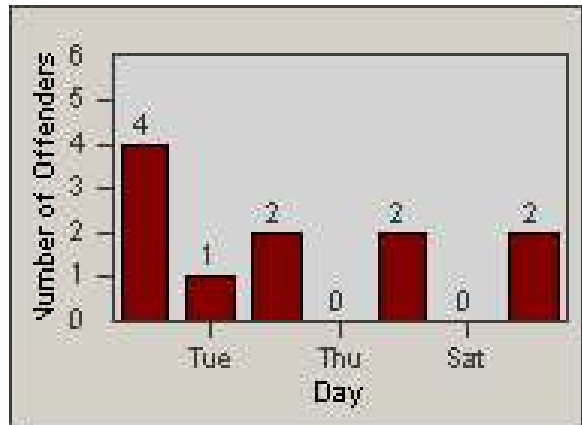

# Redflex Redlight Offender Statistics

CONTRACT: Santa Clarita  
 DATE FROM: 1/Jul/2009

LOCATION: SCL-NRBC-01 Bouquet Canyon Road  
 DATE TO: 31/Jul/2009

LANE 1

LANE 2

LANE 3

# Redflex Redlight Offender Statistics

CONTRACT: Santa Clarita

LOCATION: SCL-NRBC-01 Bouquet Canyon Road

DATE FROM: 1/Jul/2009

DATE TO: 31/Jul/2009