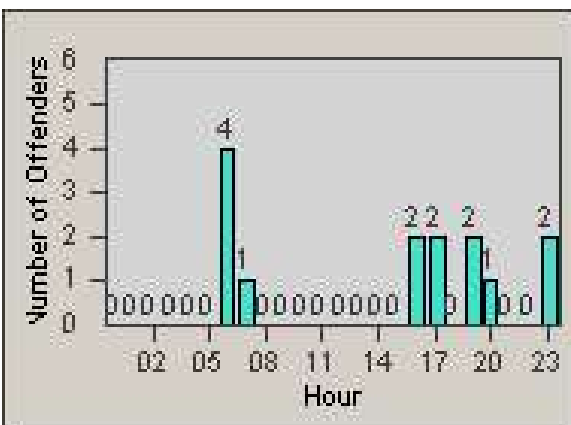

# Redflex Redlight Offender Statistics

CONTRACT: Santa Clarita  
 DATE FROM: 1/Jul/2009

LOCATION: SCL-NRBC-01 Bouquet Canyon Road  
 DATE TO: 31/Jul/2009

LANE 1

LANE 2

LANE 3

# Redflex Redlight Offender Statistics

CONTRACT: Santa Clarita

LOCATION: SCL-NRBC-01 Bouquet Canyon Road

DATE FROM: 1/Jul/2009

DATE TO: 31/Jul/2009

# Redflex Redlight Offender Statistics

CONTRACT: Santa Clarita  
 DATE FROM: 1/Jul/2009

LOCATION: SCL-NRBC-01 Bouquet Canyon Road  
 DATE TO: 31/Jul/2009