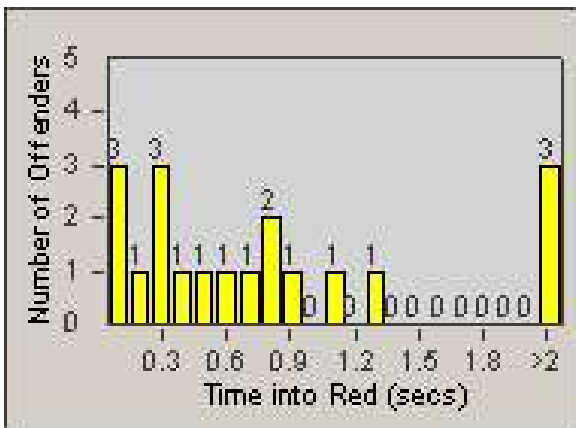

# Redflex Redlight Offender Statistics

CONTRACT: Santa Clarita  
 DATE FROM: 1/Jul/2009

LOCATION: SCL-NRBC-01 Bouquet Canyon Road  
 DATE TO: 31/Jul/2009

LANE 1

LANE 2

LANE 3

# Redflex Redlight Offender Statistics

CONTRACT: Santa Clarita

LOCATION: SCL-NRBC-01 Bouquet Canyon Road

DATE FROM: 1/Jul/2009

DATE TO: 31/Jul/2009

# Redflex Redlight Offender Statistics

CONTRACT: Santa Clarita  
 DATE FROM: 1/Jul/2009

LOCATION: SCL-NRBC-01 Bouquet Canyon Road  
 DATE TO: 31/Jul/2009