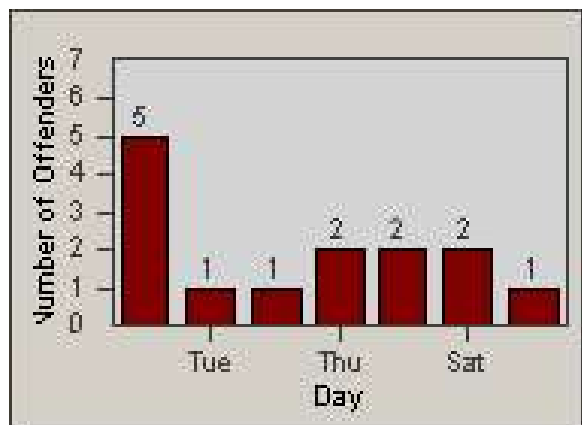

# Redflex Redlight Offender Statistics

CONTRACT: Santa Clarita  
 DATE FROM: 1/Jul/2009

LOCATION: SCL-NRBC-01 Bouquet Canyon Road  
 DATE TO: 31/Jul/2009

LANE 1

LANE 2

LANE 3

# Redflex Redlight Offender Statistics

CONTRACT: Santa Clarita

LOCATION: SCL-NRBC-01 Bouquet Canyon Road

DATE FROM: 1/Jul/2009

DATE TO: 31/Jul/2009