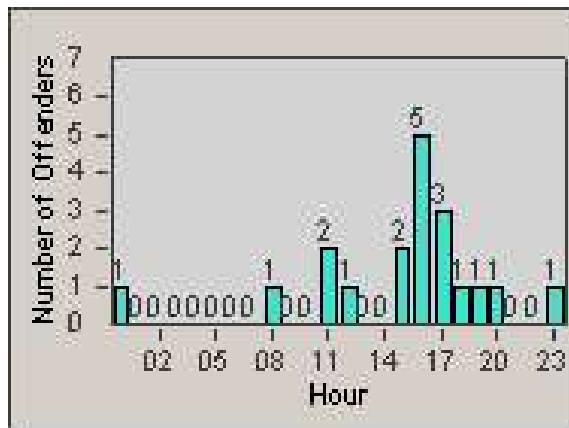

# Redflex Redlight Offender Statistics

CONTRACT: Santa Clarita  
 DATE FROM: 1/Jul/2009

LOCATION: SCL-NRBC-01 Bouquet Canyon Road  
 DATE TO: 31/Jul/2009

LANE 1

LANE 2

LANE 3

# Redflex Redlight Offender Statistics

CONTRACT: Santa Clarita

LOCATION: SCL-NRBC-01 Bouquet Canyon Road

DATE FROM: 1/Jul/2009

DATE TO: 31/Jul/2009

# Redflex Redlight Offender Statistics

CONTRACT: Santa Clarita  
 DATE FROM: 1/Jul/2009

LOCATION: SCL-NRBC-01 Bouquet Canyon Road  
 DATE TO: 31/Jul/2009