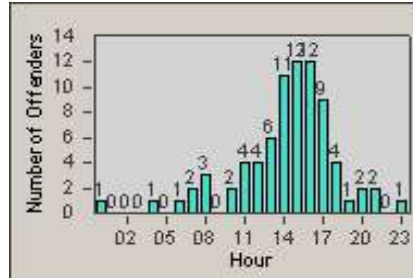

Redflex Redlight Offender Statistics

CONTRACT: Santa Clarita
 DATE FROM: 1/Jan/2010

LOCATION: SCL-NRBC-01 Bouquet Canyon Road
 DATE TO: 31/Mar/2010

LANE 1

LANE 2

LANE 3

Redflex Redlight Offender Statistics

CONTRACT: Santa Clarita
 DATE FROM: 1/Jan/2010

LOCATION: SCL-NRBC-01 Bouquet Canyon Road
 DATE TO: 31/Mar/2010

LANE 4

LANE TOTAL

Redflex Redlight Offender Statistics

CONTRACT: Santa Clarita
 DATE FROM: 1/Jan/2010

LOCATION: SCL-NRBC-01 Bouquet Canyon Road
 DATE TO: 31/Mar/2010