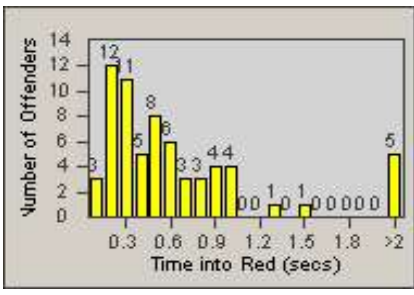

Redflex Redlight Offender Statistics

CONTRACT: Santa Clarita
 DATE FROM: 1/Jan/2010

LOCATION: SCL-NRBC-01 Bouquet Canyon Road
 DATE TO: 31/Mar/2010

LANE 1

LANE 2

LANE 3

Redflex Redlight Offender Statistics

CONTRACT: Santa Clarita
 DATE FROM: 1/Jan/2010

LOCATION: SCL-NRBC-01 Bouquet Canyon Road
 DATE TO: 31/Mar/2010

LANE 4

LANE TOTAL

Redflex Redlight Offender Statistics

CONTRACT: Santa Clarita
 DATE FROM: 1/Jan/2010

LOCATION: SCL-NRBC-01 Bouquet Canyon Road
 DATE TO: 31/Mar/2010