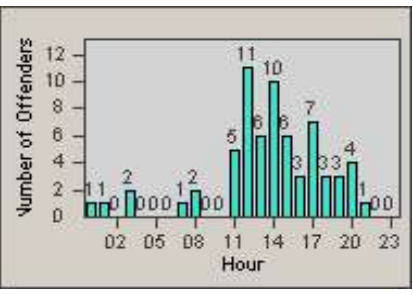

Redflex Redlight Offender Statistics

CONTRACT: Santa Clarita
 DATE FROM: 1/Jan/2010

LOCATION: SCL-NRBC-01 Bouquet Canyon Road
 DATE TO: 31/Mar/2010

LANE 1

LANE 2

LANE 3

Redflex Redlight Offender Statistics

CONTRACT: Santa Clarita
 DATE FROM: 1/Jan/2010

LOCATION: SCL-NRBC-01 Bouquet Canyon Road
 DATE TO: 31/Mar/2010

LANE 4

LANE TOTAL

Redflex Redlight Offender Statistics

CONTRACT: Santa Clarita
 DATE FROM: 1/Jan/2010

LOCATION: SCL-NRBC-01 Bouquet Canyon Road
 DATE TO: 31/Mar/2010