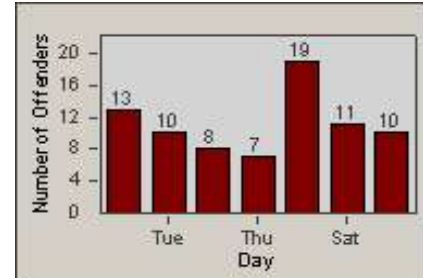

Redflex Redlight Offender Statistics

CONTRACT: Santa Clarita
 DATE FROM: 1/Jan/2010

LOCATION: SCL-NRBC-01 Bouquet Canyon Road
 DATE TO: 31/Mar/2010

LANE 1

LANE 2

LANE 3

Redflex Redlight Offender Statistics

CONTRACT: Santa Clarita
 DATE FROM: 1/Jan/2010

LOCATION: SCL-NRBC-01 Bouquet Canyon Road
 DATE TO: 31/Mar/2010

LANE 4

LANE TOTAL

Redflex Redlight Offender Statistics

CONTRACT: Santa Clarita
 DATE FROM: 1/Jan/2010

LOCATION: SCL-NRBC-01 Bouquet Canyon Road
 DATE TO: 31/Mar/2010