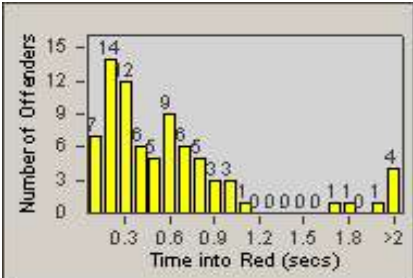

Redflex Redlight Offender Statistics

CONTRACT: Santa Clarita
 DATE FROM: 1/Jan/2010

LOCATION: SCL-NRBC-01 Bouquet Canyon Road
 DATE TO: 31/Mar/2010

LANE 1

LANE 2

LANE 3

Redflex Redlight Offender Statistics

CONTRACT: Santa Clarita
 DATE FROM: 1/Jan/2010

LOCATION: SCL-NRBC-01 Bouquet Canyon Road
 DATE TO: 31/Mar/2010

LANE 4

LANE TOTAL

Redflex Redlight Offender Statistics

CONTRACT: Santa Clarita
 DATE FROM: 1/Jan/2010

LOCATION: SCL-NRBC-01 Bouquet Canyon Road
 DATE TO: 31/Mar/2010