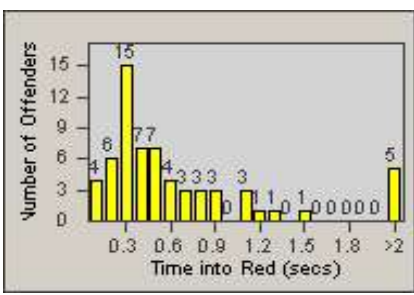

Redflex Redlight Offender Statistics

CONTRACT: Santa Clarita
 DATE FROM: 1/Jan/2010

LOCATION: SCL-NRBC-01 Bouquet Canyon Road
 DATE TO: 31/Mar/2010

LANE 1

LANE 2

LANE 3

Redflex Redlight Offender Statistics

CONTRACT: Santa Clarita
 DATE FROM: 1/Jan/2010

LOCATION: SCL-NRBC-01 Bouquet Canyon Road
 DATE TO: 31/Mar/2010

LANE 4

LANE TOTAL

Redflex Redlight Offender Statistics

CONTRACT: Santa Clarita
 DATE FROM: 1/Jan/2010

LOCATION: SCL-NRBC-01 Bouquet Canyon Road
 DATE TO: 31/Mar/2010