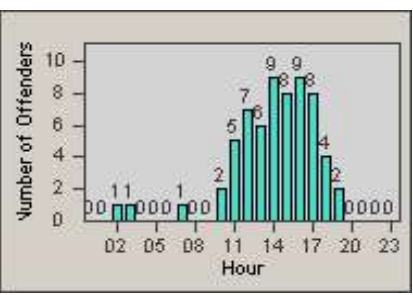

Redflex Redlight Offender Statistics

CONTRACT: Santa Clarita
 DATE FROM: 1/Jan/2010

LOCATION: SCL-NRBC-01 Bouquet Canyon Road
 DATE TO: 31/Mar/2010

LANE 1

LANE 2

LANE 3

Redflex Redlight Offender Statistics

CONTRACT: Santa Clarita
 DATE FROM: 1/Jan/2010

LOCATION: SCL-NRBC-01 Bouquet Canyon Road
 DATE TO: 31/Mar/2010

LANE 4

LANE TOTAL

Redflex Redlight Offender Statistics

CONTRACT: Santa Clarita
 DATE FROM: 1/Jan/2010

LOCATION: SCL-NRBC-01 Bouquet Canyon Road
 DATE TO: 31/Mar/2010