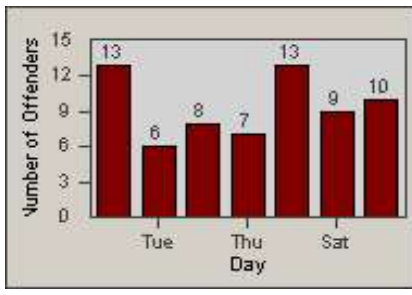

Redflex Redlight Offender Statistics

CONTRACT: Santa Clarita
 DATE FROM: 1/Jan/2010

LOCATION: SCL-NRBC-01 Bouquet Canyon Road
 DATE TO: 31/Mar/2010

LANE 1

LANE 2

LANE 3

Redflex Redlight Offender Statistics

CONTRACT: Santa Clarita
 DATE FROM: 1/Jan/2010

LOCATION: SCL-NRBC-01 Bouquet Canyon Road
 DATE TO: 31/Mar/2010

LANE 4

LANE TOTAL

Redflex Redlight Offender Statistics

CONTRACT: Santa Clarita
 DATE FROM: 1/Jan/2010

LOCATION: SCL-NRBC-01 Bouquet Canyon Road
 DATE TO: 31/Mar/2010