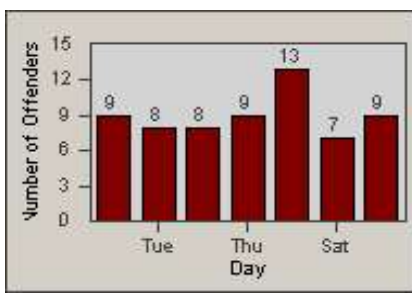

Redflex Redlight Offender Statistics

CONTRACT: Santa Clarita
 DATE FROM: 1/Jan/2010

LOCATION: SCL-NRBC-01 Bouquet Canyon Road
 DATE TO: 31/Mar/2010

LANE 1

LANE 2

LANE 3

Redflex Redlight Offender Statistics

CONTRACT: Santa Clarita
 DATE FROM: 1/Jan/2010

LOCATION: SCL-NRBC-01 Bouquet Canyon Road
 DATE TO: 31/Mar/2010

LANE 4

LANE TOTAL

Redflex Redlight Offender Statistics

CONTRACT: Santa Clarita
 DATE FROM: 1/Jan/2010

LOCATION: SCL-NRBC-01 Bouquet Canyon Road
 DATE TO: 31/Mar/2010