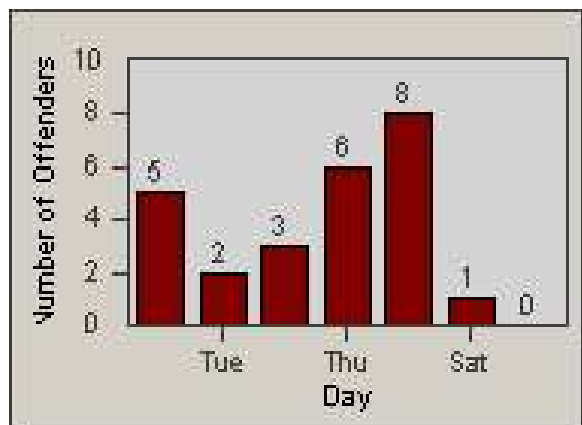

# Redflex Redlight Offender Statistics

CONTRACT: Santa Clarita  
 DATE FROM: 1/Jul/2009

LOCATION: SCL-NRMB-01 McBean Pkwy / Newhall Ranch Rd  
 DATE TO: 31/Jul/2009

LANE 1

LANE 2

LANE 3

# Redflex Redlight Offender Statistics

CONTRACT: Santa Clarita  
 DATE FROM: 1/Jul/2009

LOCATION: SCL-NRMB-01 McBean Pkwy / Newhall Ranch Rd  
 DATE TO: 31/Jul/2009

LANE 4

LANE TOTAL

# Redflex Redlight Offender Statistics

CONTRACT: Santa Clarita  
 DATE FROM: 1/Jul/2009

LOCATION: SCL-NRMB-01 McBean Pkwy / Newhall Ranch Rd  
 DATE TO: 31/Jul/2009