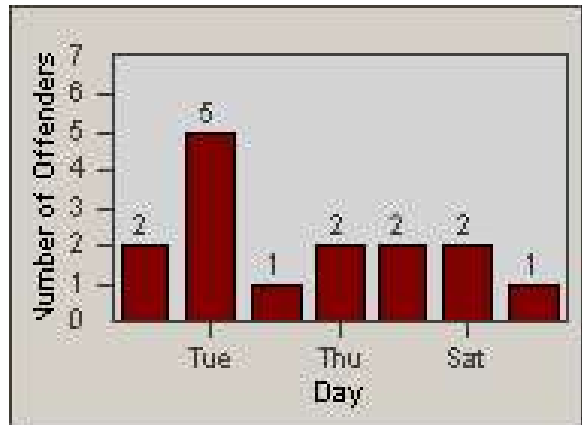

# Redflex Redlight Offender Statistics

CONTRACT: Santa Clarita  
 DATE FROM: 1/Jul/2009

LOCATION: SCL-NRMB-01 McBean Pkwy / Newhall Ranch Rd  
 DATE TO: 31/Jul/2009

LANE 1

LANE 2

LANE 3

# Redflex Redlight Offender Statistics

CONTRACT: Santa Clarita  
 DATE FROM: 1/Jul/2009

LOCATION: SCL-NRMB-01 McBean Pkwy / Newhall Ranch Rd  
 DATE TO: 31/Jul/2009

LANE 4

LANE TOTAL

# Redflex Redlight Offender Statistics

CONTRACT: Santa Clarita  
 DATE FROM: 1/Jul/2009

LOCATION: SCL-NRMB-01 McBean Pkwy / Newhall Ranch Rd  
 DATE TO: 31/Jul/2009