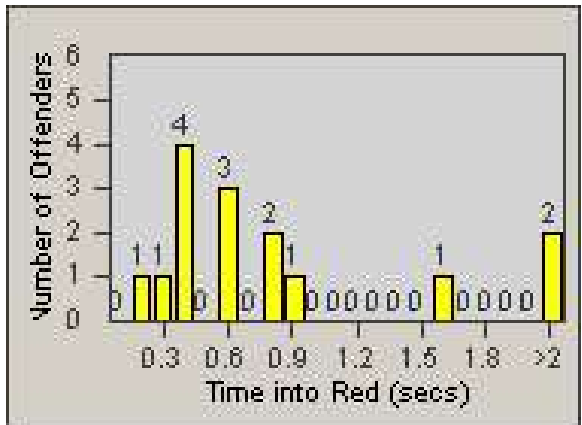

# Redflex Redlight Offender Statistics

CONTRACT: Santa Clarita  
 DATE FROM: 1/Jul/2009

LOCATION: SCL-NRMB-01 McBean Pkwy / Newhall Ranch Rd  
 DATE TO: 31/Jul/2009

LANE 1

LANE 2

LANE 3

# Redflex Redlight Offender Statistics

CONTRACT: Santa Clarita  
 DATE FROM: 1/Jul/2009

LOCATION: SCL-NRMB-01 McBean Pkwy / Newhall Ranch Rd  
 DATE TO: 31/Jul/2009

LANE 4

LANE TOTAL

# Redflex Redlight Offender Statistics

CONTRACT: Santa Clarita  
 DATE FROM: 1/Jul/2009

LOCATION: SCL-NRMB-01 McBean Pkwy / Newhall Ranch Rd  
 DATE TO: 31/Jul/2009