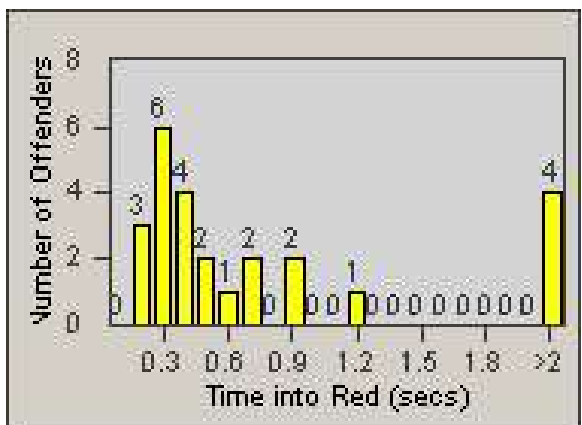

# Redflex Redlight Offender Statistics

CONTRACT: Santa Clarita  
 DATE FROM: 1/Jul/2009

LOCATION: SCL-NRMB-01 McBean Pkwy / Newhall Ranch Rd  
 DATE TO: 31/Jul/2009

LANE 1

LANE 2

LANE 3

# Redflex Redlight Offender Statistics

CONTRACT: Santa Clarita  
 DATE FROM: 1/Jul/2009

LOCATION: SCL-NRMB-01 McBean Pkwy / Newhall Ranch Rd  
 DATE TO: 31/Jul/2009

LANE 4

LANE TOTAL

# Redflex Redlight Offender Statistics

CONTRACT: Santa Clarita  
 DATE FROM: 1/Jul/2009

LOCATION: SCL-NRMB-01 McBean Pkwy / Newhall Ranch Rd  
 DATE TO: 31/Jul/2009