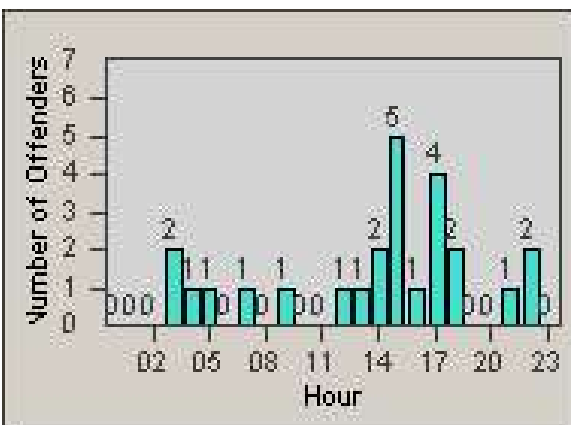

# Redflex Redlight Offender Statistics

CONTRACT: Santa Clarita  
 DATE FROM: 1/Jul/2009

LOCATION: SCL-NRMB-01 McBean Pkwy / Newhall Ranch Rd  
 DATE TO: 31/Jul/2009

LANE 1

LANE 2

LANE 3

# Redflex Redlight Offender Statistics

CONTRACT: Santa Clarita  
 DATE FROM: 1/Jul/2009

LOCATION: SCL-NRMB-01 McBean Pkwy / Newhall Ranch Rd  
 DATE TO: 31/Jul/2009

LANE 4

LANE TOTAL

# Redflex Redlight Offender Statistics

CONTRACT: Santa Clarita  
 DATE FROM: 1/Jul/2009

LOCATION: SCL-NRMB-01 McBean Pkwy / Newhall Ranch Rd  
 DATE TO: 31/Jul/2009