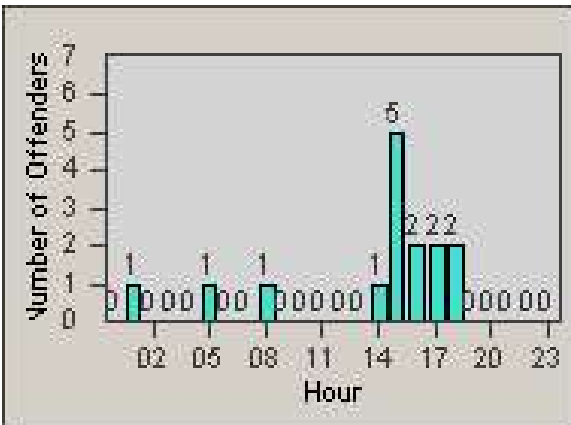

# Redflex Redlight Offender Statistics

CONTRACT: Santa Clarita  
 DATE FROM: 1/Jul/2009

LOCATION: SCL-NRMB-01 McBean Pkwy / Newhall Ranch Rd  
 DATE TO: 31/Jul/2009

LANE 1

LANE 2

LANE 3

# Redflex Redlight Offender Statistics

CONTRACT: Santa Clarita  
 DATE FROM: 1/Jul/2009

LOCATION: SCL-NRMB-01 McBean Pkwy / Newhall Ranch Rd  
 DATE TO: 31/Jul/2009

LANE 4

LANE TOTAL

# Redflex Redlight Offender Statistics

CONTRACT: Santa Clarita  
 DATE FROM: 1/Jul/2009

LOCATION: SCL-NRMB-01 McBean Pkwy / Newhall Ranch Rd  
 DATE TO: 31/Jul/2009