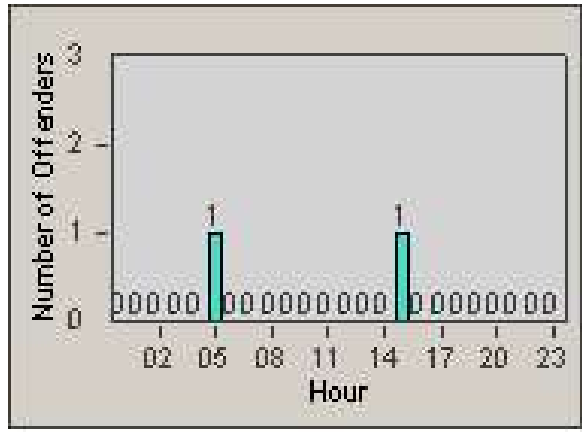

# Redflex Redlight Offender Statistics

CONTRACT: Santa Clarita  
 DATE FROM: 1/Jul/2008

LOCATION: SCL-VAMB-01 Valencia Blvd.  
 DATE TO: 31/Jul/2008

LANE 1

LANE 2

LANE 3

# Redflex Redlight Offender Statistics

CONTRACT: Santa Clarita  
 DATE FROM: 1/Jul/2008

LOCATION: SCL-VAMB-01 Valencia Blvd.  
 DATE TO: 31/Jul/2008

LANE 4

LANE TOTAL

# Redflex Redlight Offender Statistics

CONTRACT: Santa Clarita

LOCATION: SCL-VAMB-01 Valencia Blvd.

DATE FROM: 1/Jul/2008

DATE TO: 31/Jul/2008