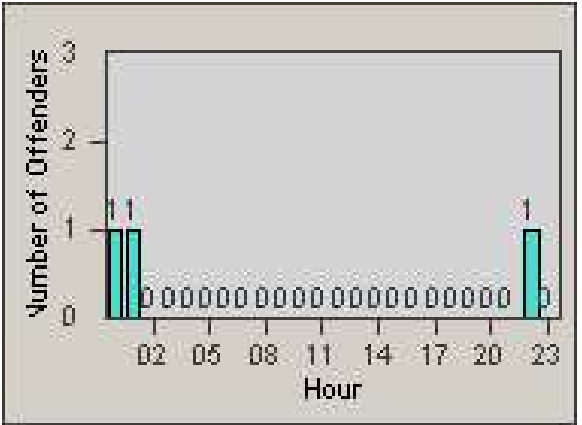

# Redflex Redlight Offender Statistics

CONTRACT: Santa Clarita  
 DATE FROM: 1/Jul/2008

LOCATION: SCL-VAMB-01 Valencia Blvd.  
 DATE TO: 31/Jul/2008

LANE 1

LANE 2

LANE 3

# Redflex Redlight Offender Statistics

CONTRACT: Santa Clarita  
 DATE FROM: 1/Jul/2008

LOCATION: SCL-VAMB-01 Valencia Blvd.  
 DATE TO: 31/Jul/2008

LANE 4

LANE TOTAL

# Redflex Redlight Offender Statistics

CONTRACT: Santa Clarita

LOCATION: SCL-VAMB-01 Valencia Blvd.

DATE FROM: 1/Jul/2008

DATE TO: 31/Jul/2008