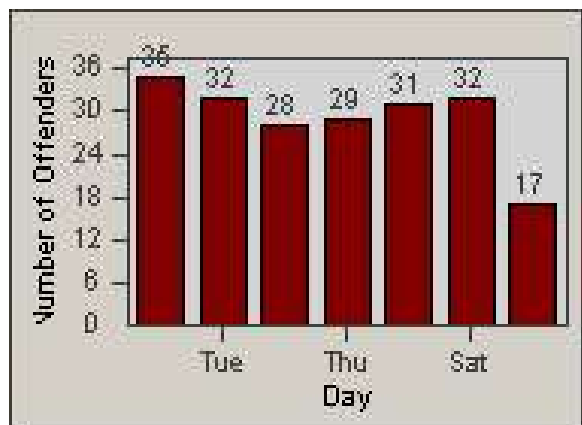

# Redflex Redlight Offender Statistics

CONTRACT: Santa Clarita  
 DATE FROM: 1/Jul/2008

LOCATION: SCL-VAMB-01 Valencia Blvd.  
 DATE TO: 31/Jul/2008

LANE 1

LANE 2

LANE 3

# Redflex Redlight Offender Statistics

CONTRACT: Santa Clarita  
 DATE FROM: 1/Jul/2008

LOCATION: SCL-VAMB-01 Valencia Blvd.  
 DATE TO: 31/Jul/2008

LANE 4

LANE TOTAL

# Redflex Redlight Offender Statistics

CONTRACT: Santa Clarita

LOCATION: SCL-VAMB-01 Valencia Blvd.

DATE FROM: 1/Jul/2008

DATE TO: 31/Jul/2008