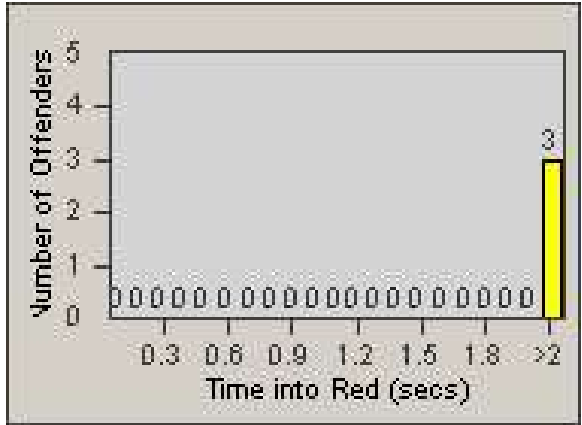

# Redflex Redlight Offender Statistics

CONTRACT: Santa Clarita  
 DATE FROM: 1/Jul/2008

LOCATION: SCL-VAMB-01 Valencia Blvd.  
 DATE TO: 31/Jul/2008

LANE 4

LANE TOTAL

# Redflex Redlight Offender Statistics

CONTRACT: Santa Clarita

LOCATION: SCL-VAMB-01 Valencia Blvd.

DATE FROM: 1/Jul/2008

DATE TO: 31/Jul/2008