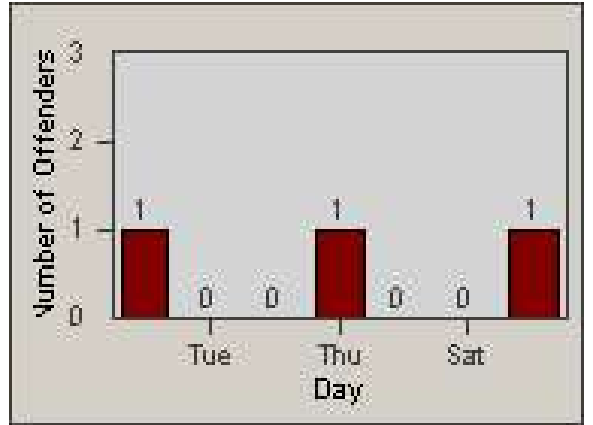

# Redflex Redlight Offender Statistics

CONTRACT: Santa Clarita  
 DATE FROM: 1/Jul/2008

LOCATION: SCL-VAMB-01 Valencia Blvd.  
 DATE TO: 31/Jul/2008

LANE 4

LANE TOTAL

# Redflex Redlight Offender Statistics

CONTRACT: Santa Clarita

LOCATION: SCL-VAMB-01 Valencia Blvd.

DATE FROM: 1/Jul/2008

DATE TO: 31/Jul/2008