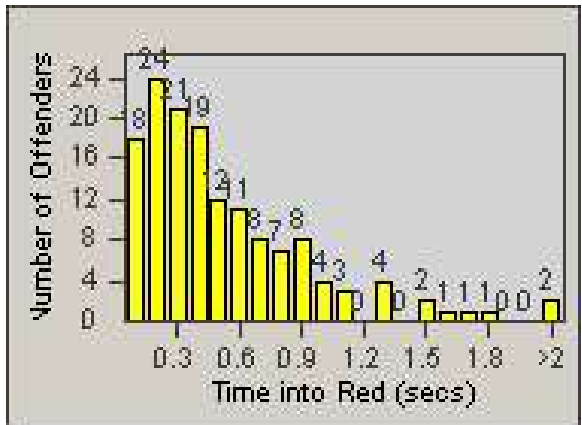

# Redflex Redlight Offender Statistics

CONTRACT: Santa Clarita  
 DATE FROM: 1/Jul/2008

LOCATION: SCL-VAMB-01 Valencia Blvd.  
 DATE TO: 31/Jul/2008

LANE 1

LANE 2

LANE 3

# Redflex Redlight Offender Statistics

CONTRACT: Santa Clarita  
 DATE FROM: 1/Jul/2008

LOCATION: SCL-VAMB-01 Valencia Blvd.  
 DATE TO: 31/Jul/2008

LANE 4

LANE TOTAL

# Redflex Redlight Offender Statistics

CONTRACT: Santa Clarita

LOCATION: SCL-VAMB-01 Valencia Blvd.

DATE FROM: 1/Jul/2008

DATE TO: 31/Jul/2008