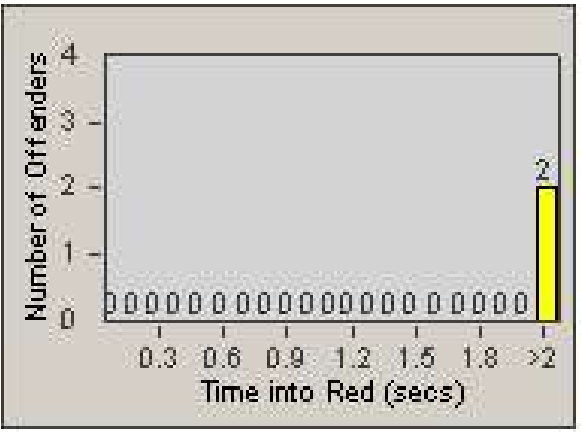

# Redflex Redlight Offender Statistics

CONTRACT: Santa Clarita  
 DATE FROM: 1/Jul/2008

LOCATION: SCL-VAMB-01 Valencia Blvd.  
 DATE TO: 31/Jul/2008

LANE 1

LANE 2

LANE 3

# Redflex Redlight Offender Statistics

CONTRACT: Santa Clarita  
 DATE FROM: 1/Jul/2008

LOCATION: SCL-VAMB-01 Valencia Blvd.  
 DATE TO: 31/Jul/2008

LANE 4

LANE TOTAL

# Redflex Redlight Offender Statistics

CONTRACT: Santa Clarita

LOCATION: SCL-VAMB-01 Valencia Blvd.

DATE FROM: 1/Jul/2008

DATE TO: 31/Jul/2008