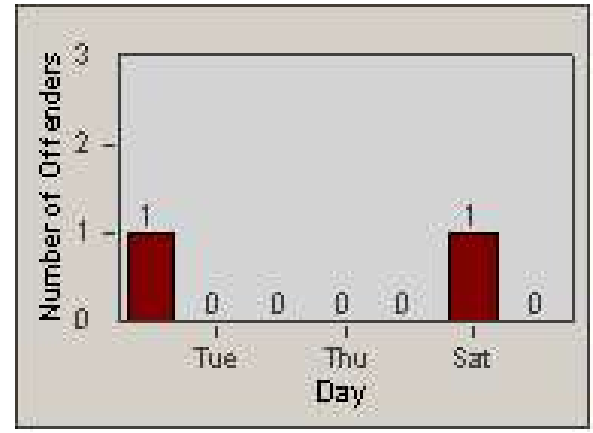

# Redflex Redlight Offender Statistics

CONTRACT: Santa Clarita  
 DATE FROM: 1/Jul/2008

LOCATION: SCL-VAMB-01 Valencia Blvd.  
 DATE TO: 31/Jul/2008

LANE 1

LANE 2

LANE 3

# Redflex Redlight Offender Statistics

CONTRACT: Santa Clarita  
 DATE FROM: 1/Jul/2008

LOCATION: SCL-VAMB-01 Valencia Blvd.  
 DATE TO: 31/Jul/2008

LANE 4

LANE TOTAL

# Redflex Redlight Offender Statistics

CONTRACT: Santa Clarita

LOCATION: SCL-VAMB-01 Valencia Blvd.

DATE FROM: 1/Jul/2008

DATE TO: 31/Jul/2008