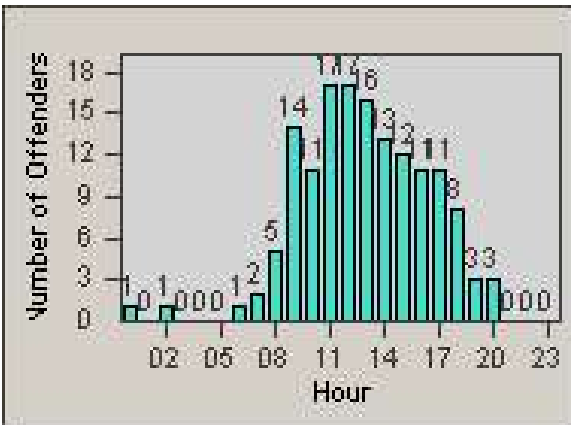

# Redflex Redlight Offender Statistics

CONTRACT: Santa Clarita  
 DATE FROM: 1/Jul/2008

LOCATION: SCL-VAMB-01 Valencia Blvd.  
 DATE TO: 31/Jul/2008

LANE 1

LANE 2

LANE 3

# Redflex Redlight Offender Statistics

CONTRACT: Santa Clarita  
 DATE FROM: 1/Jul/2008

LOCATION: SCL-VAMB-01 Valencia Blvd.  
 DATE TO: 31/Jul/2008

LANE 4

LANE TOTAL

# Redflex Redlight Offender Statistics

CONTRACT: Santa Clarita

LOCATION: SCL-VAMB-01 Valencia Blvd.

DATE FROM: 1/Jul/2008

DATE TO: 31/Jul/2008