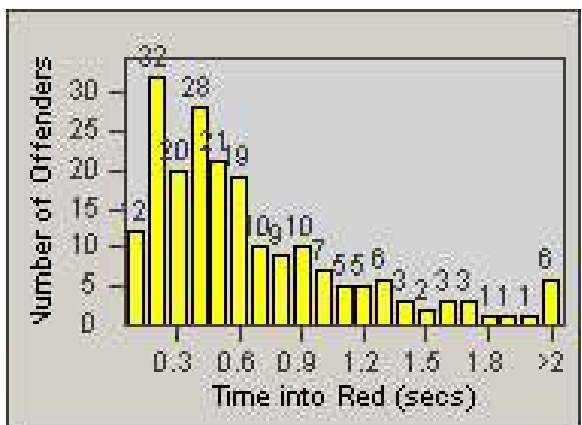

# Redflex Redlight Offender Statistics

CONTRACT: Santa Clarita  
 DATE FROM: 1/Jul/2008

LOCATION: SCL-VAMB-01 Valencia Blvd.  
 DATE TO: 31/Jul/2008

LANE 1

LANE 2

LANE 3

# Redflex Redlight Offender Statistics

CONTRACT: Santa Clarita  
 DATE FROM: 1/Jul/2008

LOCATION: SCL-VAMB-01 Valencia Blvd.  
 DATE TO: 31/Jul/2008

LANE 4

LANE TOTAL

# Redflex Redlight Offender Statistics

CONTRACT: Santa Clarita

LOCATION: SCL-VAMB-01 Valencia Blvd.

DATE FROM: 1/Jul/2008

DATE TO: 31/Jul/2008