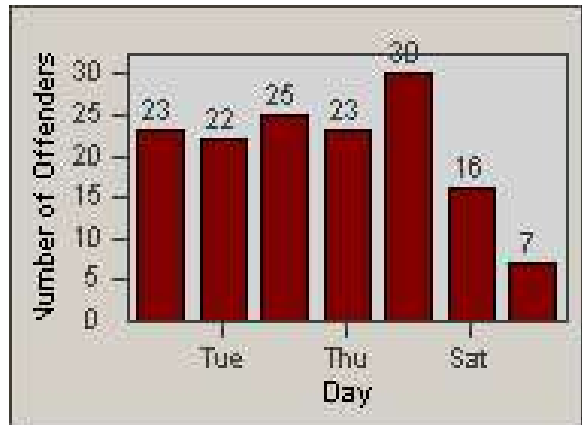

# Redflex Redlight Offender Statistics

CONTRACT: Santa Clarita  
 DATE FROM: 1/Jul/2008

LOCATION: SCL-VAMB-01 Valencia Blvd.  
 DATE TO: 31/Jul/2008

LANE 1

LANE 2

LANE 3

# Redflex Redlight Offender Statistics

CONTRACT: Santa Clarita  
 DATE FROM: 1/Jul/2008

LOCATION: SCL-VAMB-01 Valencia Blvd.  
 DATE TO: 31/Jul/2008

LANE 4

LANE TOTAL

# Redflex Redlight Offender Statistics

CONTRACT: Santa Clarita

LOCATION: SCL-VAMB-01 Valencia Blvd.

DATE FROM: 1/Jul/2008

DATE TO: 31/Jul/2008