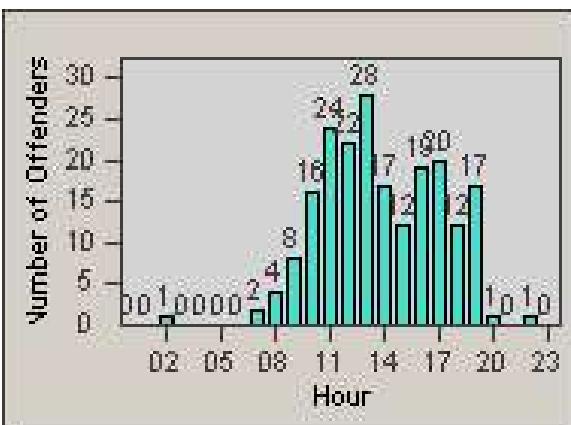

# Redflex Redlight Offender Statistics

CONTRACT: Santa Clarita  
 DATE FROM: 1/Jul/2008

LOCATION: SCL-VAMB-01 Valencia Blvd.  
 DATE TO: 31/Jul/2008

LANE 1

LANE 2

LANE 3

# Redflex Redlight Offender Statistics

CONTRACT: Santa Clarita  
 DATE FROM: 1/Jul/2008

LOCATION: SCL-VAMB-01 Valencia Blvd.  
 DATE TO: 31/Jul/2008

LANE 4

LANE TOTAL

# Redflex Redlight Offender Statistics

CONTRACT: Santa Clarita

LOCATION: SCL-VAMB-01 Valencia Blvd.

DATE FROM: 1/Jul/2008

DATE TO: 31/Jul/2008