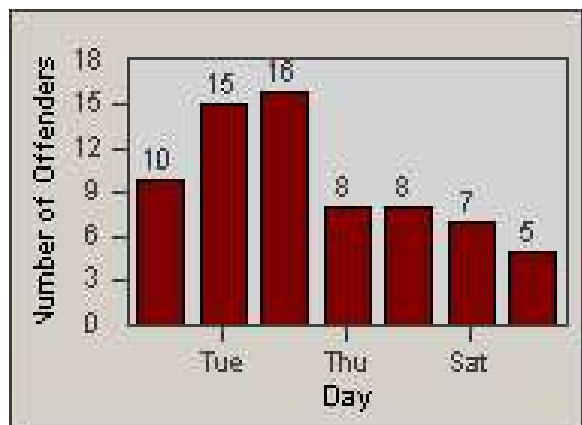

Redflex Redlight Offender Statistics

CONTRACT: Santa Clarita
 DATE FROM: 1/Jul/2008

LOCATION: SCL-VAMB-03 Valencia Blvd.
 DATE TO: 31/Jul/2008

LANE 1

LANE 2

LANE 3

Redflex Redlight Offender Statistics

CONTRACT: Santa Clarita
 DATE FROM: 1/Jul/2008

LOCATION: SCL-VAMB-03 Valencia Blvd.
 DATE TO: 31/Jul/2008

LANE 4

LANE TOTAL

Redflex Redlight Offender Statistics

CONTRACT: Santa Clarita

LOCATION: SCL-VAMB-03 Valencia Blvd.

DATE FROM: 1/Jul/2008

DATE TO: 31/Jul/2008