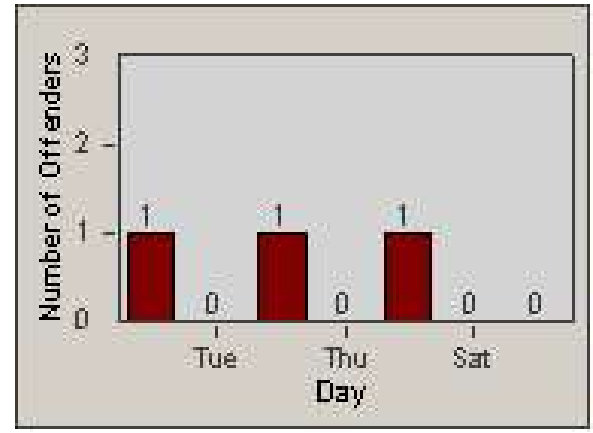

Redflex Redlight Offender Statistics

CONTRACT: Santa Clarita
 DATE FROM: 1/Jul/2008

LOCATION: SCL-VAMB-03 Valencia Blvd.
 DATE TO: 31/Jul/2008

LANE 1

LANE 2

LANE 3

Redflex Redlight Offender Statistics

CONTRACT: Santa Clarita
 DATE FROM: 1/Jul/2008

LOCATION: SCL-VAMB-03 Valencia Blvd.
 DATE TO: 31/Jul/2008

LANE 4

LANE TOTAL

Redflex Redlight Offender Statistics

CONTRACT: Santa Clarita

LOCATION: SCL-VAMB-03 Valencia Blvd.

DATE FROM: 1/Jul/2008

DATE TO: 31/Jul/2008