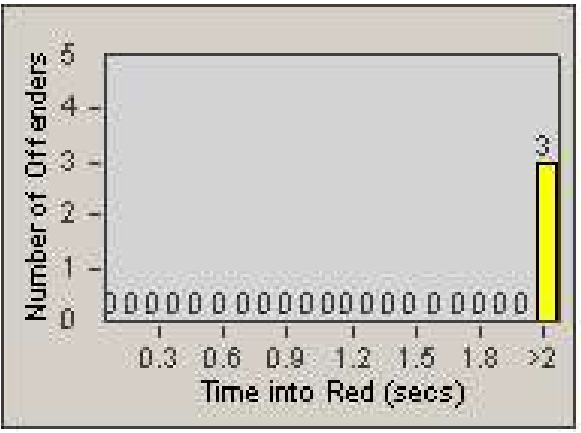

Redflex Redlight Offender Statistics

CONTRACT: Santa Clarita
 DATE FROM: 1/Jul/2008

LOCATION: SCL-VAMB-03 Valencia Blvd.
 DATE TO: 31/Jul/2008

LANE 1

LANE 2

LANE 3

Redflex Redlight Offender Statistics

CONTRACT: Santa Clarita
 DATE FROM: 1/Jul/2008

LOCATION: SCL-VAMB-03 Valencia Blvd.
 DATE TO: 31/Jul/2008

LANE 4

LANE TOTAL

Redflex Redlight Offender Statistics

CONTRACT: Santa Clarita

LOCATION: SCL-VAMB-03 Valencia Blvd.

DATE FROM: 1/Jul/2008

DATE TO: 31/Jul/2008