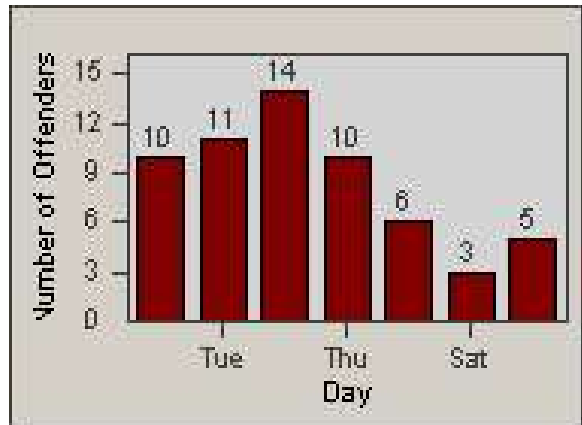

Redflex Redlight Offender Statistics

CONTRACT: Santa Clarita
 DATE FROM: 1/Jul/2008

LOCATION: SCL-VAMB-03 Valencia Blvd.
 DATE TO: 31/Jul/2008

LANE 1

LANE 2

LANE 3

Redflex Redlight Offender Statistics

CONTRACT: Santa Clarita
 DATE FROM: 1/Jul/2008

LOCATION: SCL-VAMB-03 Valencia Blvd.
 DATE TO: 31/Jul/2008

LANE 4

LANE TOTAL

Redflex Redlight Offender Statistics

CONTRACT: Santa Clarita

LOCATION: SCL-VAMB-03 Valencia Blvd.

DATE FROM: 1/Jul/2008

DATE TO: 31/Jul/2008