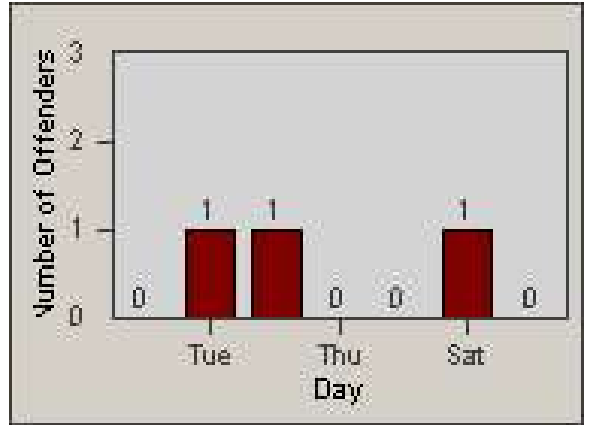

Redflex Redlight Offender Statistics

CONTRACT: Santa Clarita
 DATE FROM: 1/Jul/2008

LOCATION: SCL-VAMB-03 Valencia Blvd.
 DATE TO: 31/Jul/2008

LANE 1

LANE 2

LANE 3

Redflex Redlight Offender Statistics

CONTRACT: Santa Clarita
 DATE FROM: 1/Jul/2008

LOCATION: SCL-VAMB-03 Valencia Blvd.
 DATE TO: 31/Jul/2008

LANE 4

LANE TOTAL

Redflex Redlight Offender Statistics

CONTRACT: Santa Clarita

LOCATION: SCL-VAMB-03 Valencia Blvd.

DATE FROM: 1/Jul/2008

DATE TO: 31/Jul/2008