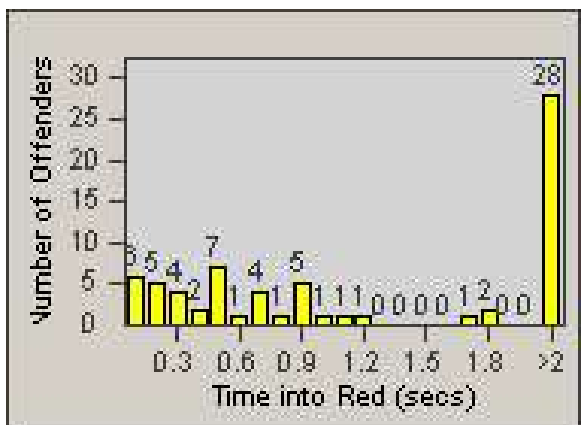

Redflex Redlight Offender Statistics

CONTRACT: Santa Clarita
 DATE FROM: 1/Jul/2008

LOCATION: SCL-VAMB-03 Valencia Blvd.
 DATE TO: 31/Jul/2008

LANE 1

LANE 2

LANE 3

Redflex Redlight Offender Statistics

CONTRACT: Santa Clarita
 DATE FROM: 1/Jul/2008

LOCATION: SCL-VAMB-03 Valencia Blvd.
 DATE TO: 31/Jul/2008

LANE 4

LANE TOTAL

Redflex Redlight Offender Statistics

CONTRACT: Santa Clarita

LOCATION: SCL-VAMB-03 Valencia Blvd.

DATE FROM: 1/Jul/2008

DATE TO: 31/Jul/2008