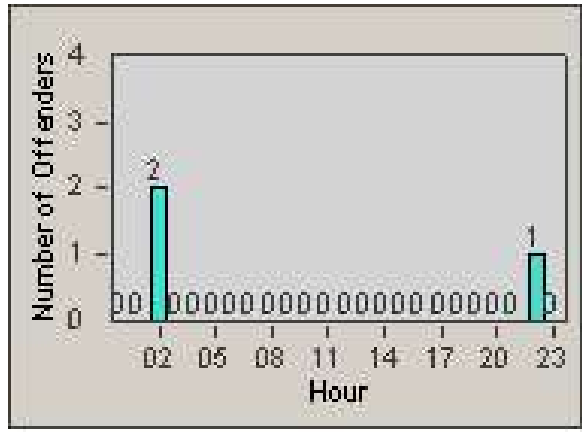

Redflex Redlight Offender Statistics

CONTRACT: Santa Clarita
 DATE FROM: 1/Jul/2008

LOCATION: SCL-VAMB-03 Valencia Blvd.
 DATE TO: 31/Jul/2008

LANE 1

LANE 2

LANE 3

Redflex Redlight Offender Statistics

CONTRACT: Santa Clarita
 DATE FROM: 1/Jul/2008

LOCATION: SCL-VAMB-03 Valencia Blvd.
 DATE TO: 31/Jul/2008

LANE 4

LANE TOTAL

Redflex Redlight Offender Statistics

CONTRACT: Santa Clarita

LOCATION: SCL-VAMB-03 Valencia Blvd.

DATE FROM: 1/Jul/2008

DATE TO: 31/Jul/2008