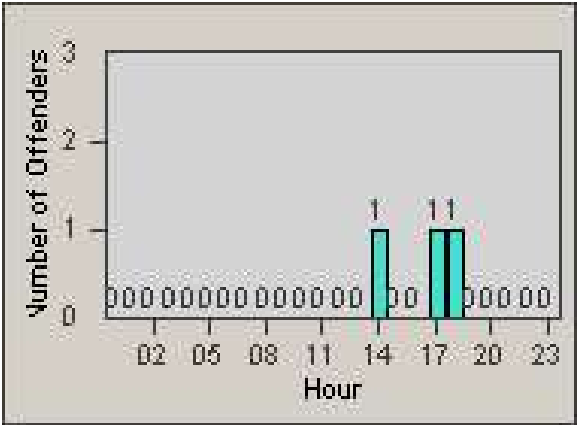

Redflex Redlight Offender Statistics

CONTRACT: Santa Clarita
 DATE FROM: 1/Jul/2008

LOCATION: SCL-VAMB-03 Valencia Blvd.
 DATE TO: 31/Jul/2008

LANE 1

LANE 2

LANE 3

Redflex Redlight Offender Statistics

CONTRACT: Santa Clarita
 DATE FROM: 1/Jul/2008

LOCATION: SCL-VAMB-03 Valencia Blvd.
 DATE TO: 31/Jul/2008

LANE 4

LANE TOTAL

Redflex Redlight Offender Statistics

CONTRACT: Santa Clarita

LOCATION: SCL-VAMB-03 Valencia Blvd.

DATE FROM: 1/Jul/2008

DATE TO: 31/Jul/2008