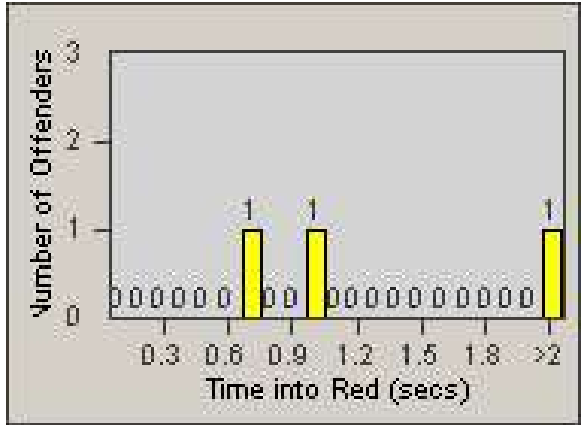

Redflex Redlight Offender Statistics

CONTRACT: Santa Clarita
 DATE FROM: 1/Jul/2008

LOCATION: SCL-VAMB-03 Valencia Blvd.
 DATE TO: 31/Jul/2008

LANE 1

LANE 2

LANE 3

Redflex Redlight Offender Statistics

CONTRACT: Santa Clarita
 DATE FROM: 1/Jul/2008

LOCATION: SCL-VAMB-03 Valencia Blvd.
 DATE TO: 31/Jul/2008

LANE 4

LANE TOTAL

Redflex Redlight Offender Statistics

CONTRACT: Santa Clarita

LOCATION: SCL-VAMB-03 Valencia Blvd.

DATE FROM: 1/Jul/2008

DATE TO: 31/Jul/2008