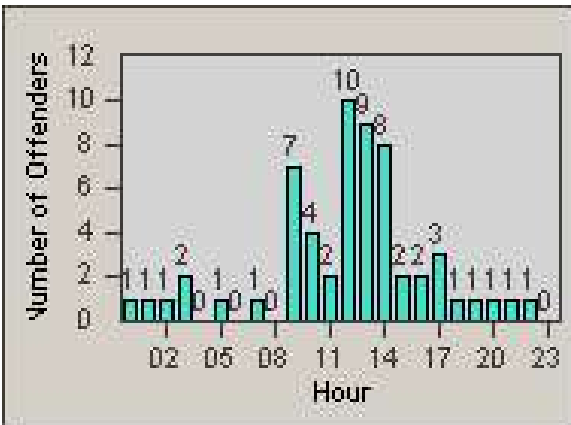

Redflex Redlight Offender Statistics

CONTRACT: Santa Clarita
 DATE FROM: 1/Jul/2008

LOCATION: SCL-VAMB-03 Valencia Blvd.
 DATE TO: 31/Jul/2008

LANE 1

LANE 2

LANE 3

Redflex Redlight Offender Statistics

CONTRACT: Santa Clarita
 DATE FROM: 1/Jul/2008

LOCATION: SCL-VAMB-03 Valencia Blvd.
 DATE TO: 31/Jul/2008

LANE 4

LANE TOTAL

Redflex Redlight Offender Statistics

CONTRACT: Santa Clarita

LOCATION: SCL-VAMB-03 Valencia Blvd.

DATE FROM: 1/Jul/2008

DATE TO: 31/Jul/2008