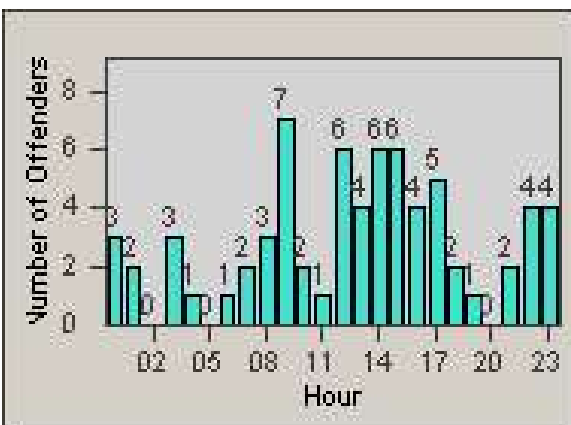

Redflex Redlight Offender Statistics

CONTRACT: Santa Clarita
 DATE FROM: 1/Jul/2008

LOCATION: SCL-VAMB-03 Valencia Blvd.
 DATE TO: 31/Jul/2008

LANE 1

LANE 2

LANE 3

Redflex Redlight Offender Statistics

CONTRACT: Santa Clarita
 DATE FROM: 1/Jul/2008

LOCATION: SCL-VAMB-03 Valencia Blvd.
 DATE TO: 31/Jul/2008

LANE 4

LANE TOTAL

Redflex Redlight Offender Statistics

CONTRACT: Santa Clarita

LOCATION: SCL-VAMB-03 Valencia Blvd.

DATE FROM: 1/Jul/2008

DATE TO: 31/Jul/2008