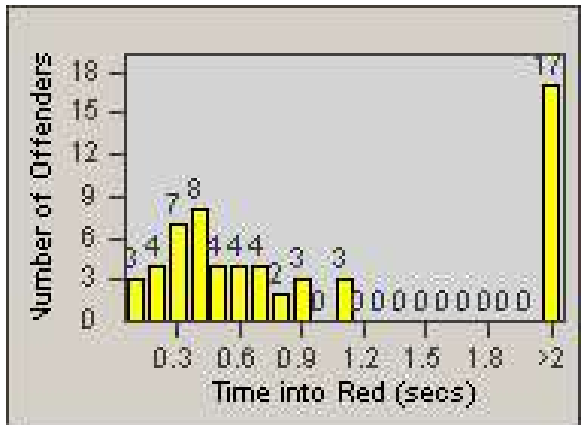

Redflex Redlight Offender Statistics

CONTRACT: Santa Clarita
 DATE FROM: 1/Jul/2008

LOCATION: SCL-VAMB-03 Valencia Blvd.
 DATE TO: 31/Jul/2008

LANE 1

LANE 2

LANE 3

Redflex Redlight Offender Statistics

CONTRACT: Santa Clarita
 DATE FROM: 1/Jul/2008

LOCATION: SCL-VAMB-03 Valencia Blvd.
 DATE TO: 31/Jul/2008

LANE 4

LANE TOTAL

Redflex Redlight Offender Statistics

CONTRACT: Santa Clarita

LOCATION: SCL-VAMB-03 Valencia Blvd.

DATE FROM: 1/Jul/2008

DATE TO: 31/Jul/2008