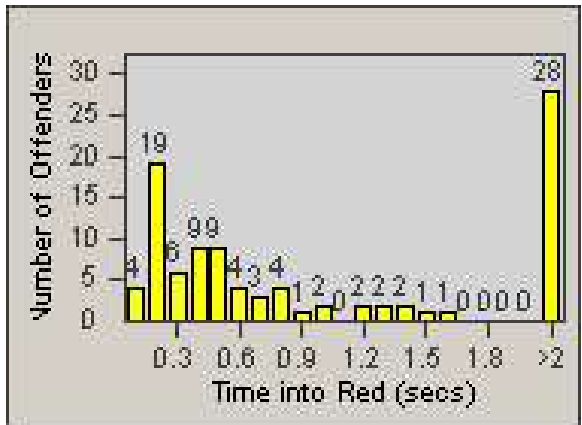

Redflex Redlight Offender Statistics

CONTRACT: Santa Clarita **LOCATION:** SCL-VAMB-03 Valencia Blvd.
DATE FROM: 1/Jan/2010 **DATE TO:** 31/Mar/2010

LANE 1

LANE 2

LANE 3

Redflex Redlight Offender Statistics

CONTRACT: Santa Clarita
 DATE FROM: 1/Jan/2010

LOCATION: SCL-VAMB-03 Valencia Blvd.
 DATE TO: 31/Mar/2010

LANE 4

LANE TOTAL

Redflex Redlight Offender Statistics

CONTRACT: Santa Clarita
 DATE FROM: 1/Jan/2010