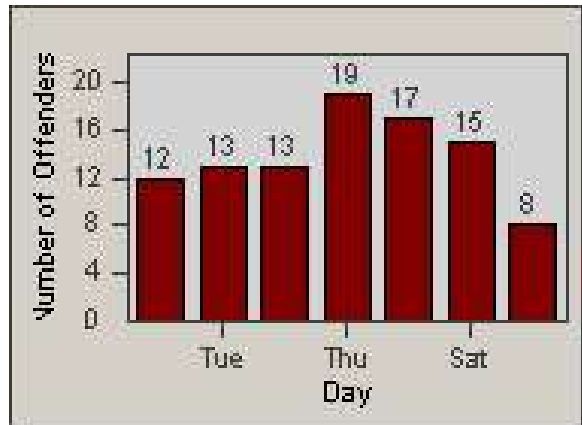

Redflex Redlight Offender Statistics

CONTRACT: Santa Clarita **LOCATION:** SCL-VAMB-03 Valencia Blvd.
DATE FROM: 1/Jan/2010 **DATE TO:** 31/Mar/2010

LANE 1

LANE 2

LANE 3

Redflex Redlight Offender Statistics

CONTRACT: Santa Clarita
 DATE FROM: 1/Jan/2010

LOCATION: SCL-VAMB-03 Valencia Blvd.
 DATE TO: 31/Mar/2010

LANE 4

LANE TOTAL

Redflex Redlight Offender Statistics

CONTRACT: Santa Clarita
 DATE FROM: 1/Jan/2010