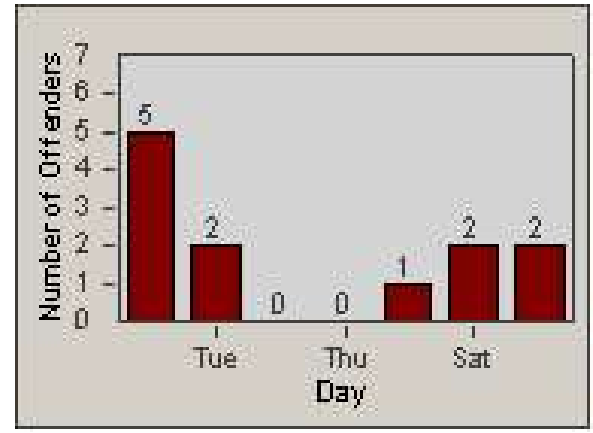

Redflex Redlight Offender Statistics

CONTRACT: Santa Clarita **LOCATION:** SCL-VAMB-03 Valencia Blvd.
DATE FROM: 1/Jan/2010 **DATE TO:** 31/Mar/2010

LANE 1

LANE 2

LANE 3

Redflex Redlight Offender Statistics

CONTRACT: Santa Clarita
 DATE FROM: 1/Jan/2010

LOCATION: SCL-VAMB-03 Valencia Blvd.
 DATE TO: 31/Mar/2010

LANE 4

LANE TOTAL

Redflex Redlight Offender Statistics

CONTRACT: Santa Clarita
 DATE FROM: 1/Jan/2010