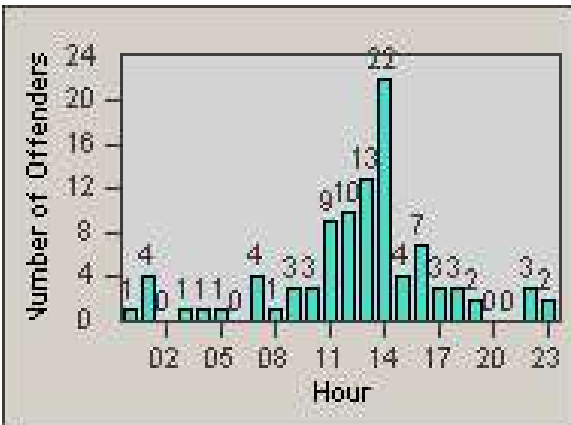

Redflex Redlight Offender Statistics

CONTRACT: Santa Clarita **LOCATION:** SCL-VAMB-03 Valencia Blvd.
DATE FROM: 1/Jan/2010 **DATE TO:** 31/Mar/2010

LANE 1

LANE 2

LANE 3

Redflex Redlight Offender Statistics

CONTRACT: Santa Clarita
 DATE FROM: 1/Jan/2010

LOCATION: SCL-VAMB-03 Valencia Blvd.
 DATE TO: 31/Mar/2010

LANE 4

LANE TOTAL

Redflex Redlight Offender Statistics

CONTRACT: Santa Clarita
 DATE FROM: 1/Jan/2010