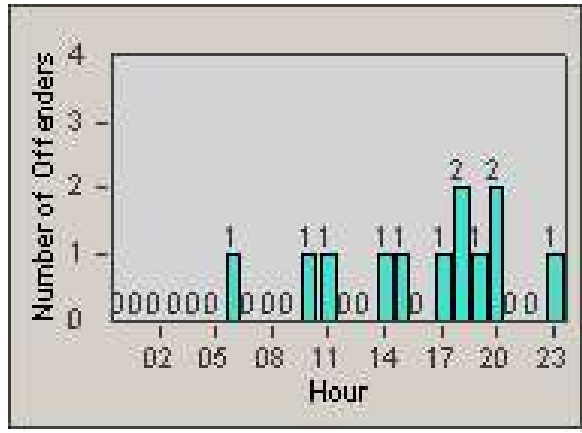

Redflex Redlight Offender Statistics

CONTRACT: Santa Clarita **LOCATION:** SCL-VAMB-03 Valencia Blvd.
DATE FROM: 1/Jan/2010 **DATE TO:** 31/Mar/2010

LANE 1

LANE 2

LANE 3

Redflex Redlight Offender Statistics

CONTRACT: Santa Clarita
 DATE FROM: 1/Jan/2010

LOCATION: SCL-VAMB-03 Valencia Blvd.
 DATE TO: 31/Mar/2010

LANE 4

LANE TOTAL

Redflex Redlight Offender Statistics

CONTRACT: Santa Clarita
 DATE FROM: 1/Jan/2010