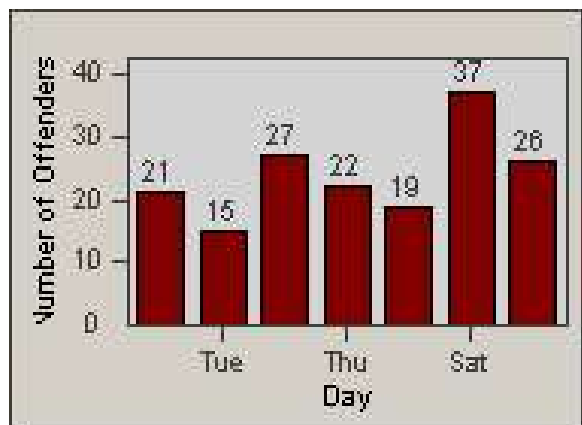

Redflex Redlight Offender Statistics

CONTRACT: Santa Clarita **LOCATION:** SCL-VAMB-03 Valencia Blvd.
DATE FROM: 1/Jan/2010 **DATE TO:** 31/Mar/2010

LANE 1

LANE 2

LANE 3

Redflex Redlight Offender Statistics

CONTRACT: Santa Clarita
 DATE FROM: 1/Jan/2010

LOCATION: SCL-VAMB-03 Valencia Blvd.
 DATE TO: 31/Mar/2010

LANE 4

LANE TOTAL

Redflex Redlight Offender Statistics

CONTRACT: Santa Clarita
 DATE FROM: 1/Jan/2010