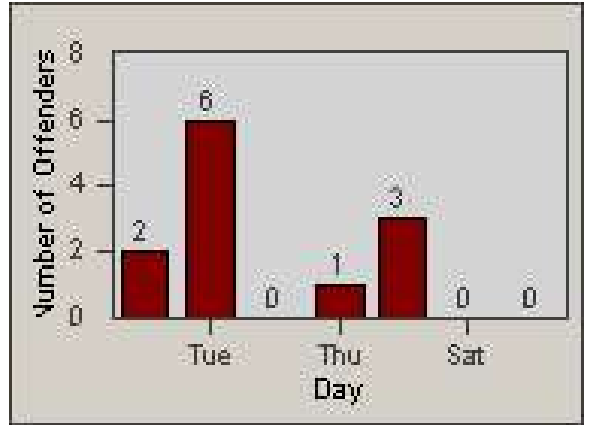

Redflex Redlight Offender Statistics

CONTRACT: Santa Clarita **LOCATION:** SCL-VAMB-03 Valencia Blvd.
DATE FROM: 1/Jan/2010 **DATE TO:** 31/Mar/2010

LANE 1

LANE 2

LANE 3

Redflex Redlight Offender Statistics

CONTRACT: Santa Clarita
 DATE FROM: 1/Jan/2010

LOCATION: SCL-VAMB-03 Valencia Blvd.
 DATE TO: 31/Mar/2010

LANE 4

LANE TOTAL

Redflex Redlight Offender Statistics

CONTRACT: Santa Clarita
 DATE FROM: 1/Jan/2010