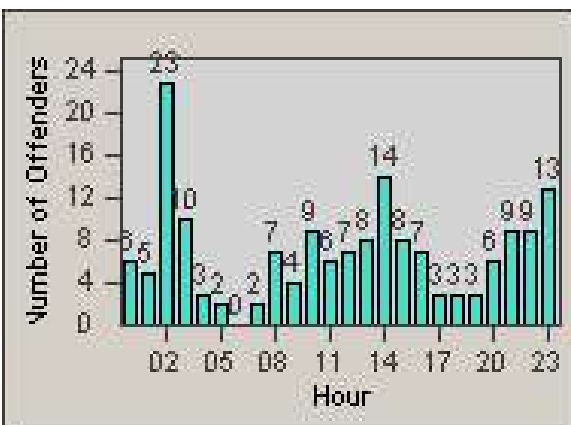

Redflex Redlight Offender Statistics

CONTRACT: Santa Clarita **LOCATION:** SCL-VAMB-03 Valencia Blvd.
DATE FROM: 1/Jan/2010 **DATE TO:** 31/Mar/2010

LANE 1

LANE 2

LANE 3

Redflex Redlight Offender Statistics

CONTRACT: Santa Clarita
 DATE FROM: 1/Jan/2010

LOCATION: SCL-VAMB-03 Valencia Blvd.
 DATE TO: 31/Mar/2010

LANE 4

LANE TOTAL

Redflex Redlight Offender Statistics

CONTRACT: Santa Clarita
 DATE FROM: 1/Jan/2010