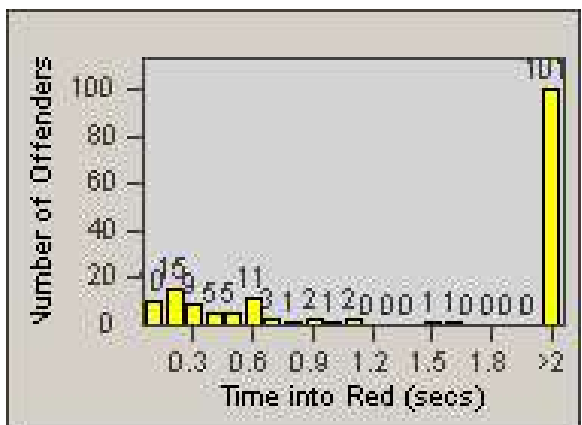

Redflex Redlight Offender Statistics

CONTRACT: Santa Clarita **LOCATION:** SCL-VAMB-03 Valencia Blvd.
DATE FROM: 1/Jan/2010 **DATE TO:** 31/Mar/2010

LANE 1

LANE 2

LANE 3

Redflex Redlight Offender Statistics

CONTRACT: Santa Clarita
 DATE FROM: 1/Jan/2010

LOCATION: SCL-VAMB-03 Valencia Blvd.
 DATE TO: 31/Mar/2010

LANE 4

LANE TOTAL

Redflex Redlight Offender Statistics

CONTRACT: Santa Clarita
 DATE FROM: 1/Jan/2010