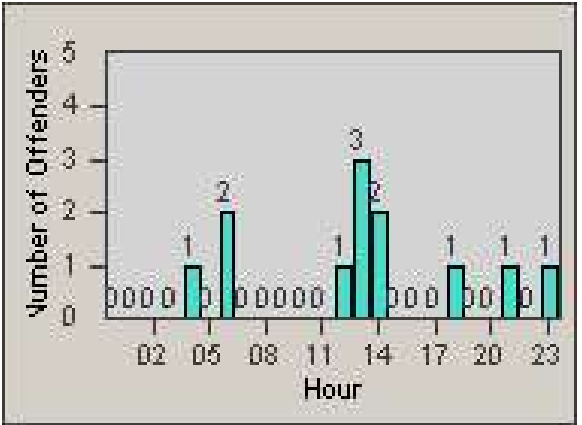

Redflex Redlight Offender Statistics

CONTRACT: Santa Clarita **LOCATION:** SCL-VAMB-03 Valencia Blvd.
DATE FROM: 1/Jan/2010 **DATE TO:** 31/Mar/2010

LANE 1

LANE 2

LANE 3

Redflex Redlight Offender Statistics

CONTRACT: Santa Clarita
 DATE FROM: 1/Jan/2010

LOCATION: SCL-VAMB-03 Valencia Blvd.
 DATE TO: 31/Mar/2010

LANE 4

LANE TOTAL

Redflex Redlight Offender Statistics

CONTRACT: Santa Clarita
 DATE FROM: 1/Jan/2010