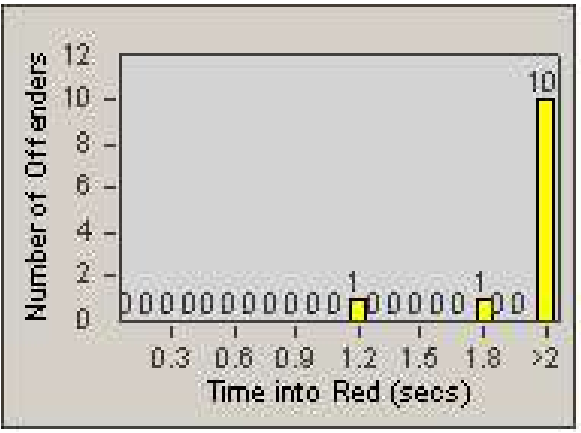

Redflex Redlight Offender Statistics

CONTRACT: Santa Clarita **LOCATION:** SCL-VAMB-03 Valencia Blvd.
DATE FROM: 1/Jan/2010 **DATE TO:** 31/Mar/2010

LANE 1

LANE 2

LANE 3

Redflex Redlight Offender Statistics

CONTRACT: Santa Clarita
 DATE FROM: 1/Jan/2010

LOCATION: SCL-VAMB-03 Valencia Blvd.
 DATE TO: 31/Mar/2010

LANE 4

LANE TOTAL

Redflex Redlight Offender Statistics

CONTRACT: Santa Clarita
 DATE FROM: 1/Jan/2010