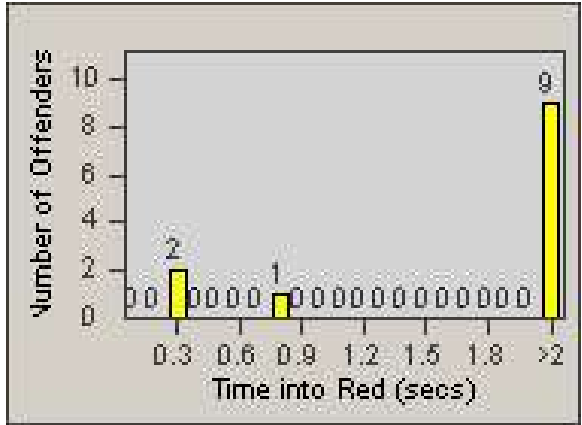

Redflex Redlight Offender Statistics

CONTRACT: Santa Clarita **LOCATION:** SCL-VAMB-03 Valencia Blvd.
DATE FROM: 1/Jan/2010 **DATE TO:** 31/Mar/2010

LANE 1

LANE 2

LANE 3

Redflex Redlight Offender Statistics

CONTRACT: Santa Clarita
 DATE FROM: 1/Jan/2010

LOCATION: SCL-VAMB-03 Valencia Blvd.
 DATE TO: 31/Mar/2010

LANE 4

LANE TOTAL

Redflex Redlight Offender Statistics

CONTRACT: Santa Clarita
 DATE FROM: 1/Jan/2010