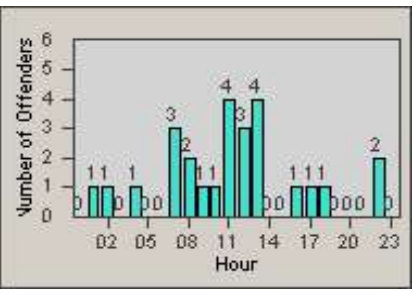

Redflex Redlight Offender Statistics

CONTRACT: Santa Clarita
DATE FROM: 1/Jan/2010

LOCATION: SCL-WCSC-03 Whites Canyon Rd / Soledad Canyon Rd
DATE TO: 31/Mar/2010

LANE 1

LANE 2

LANE 3