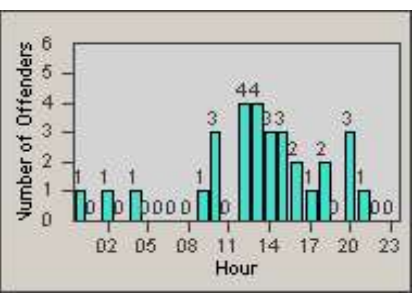

Redflex Redlight Offender Statistics

CONTRACT: Santa Clarita
DATE FROM: 1/Jan/2010

LOCATION: SCL-WCSC-03 Whites Canyon Rd / Soledad Canyon Rd
DATE TO: 31/Mar/2010

LANE 1