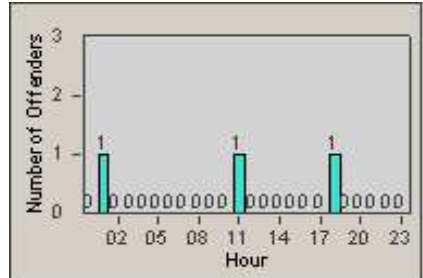

# Redflex Redlight Offender Statistics

CONTRACT: Santa Clarita  
 DATE FROM: 1/Jan/2010

LOCATION: SCL-WCSC-03 Whites Canyon Rd / Soledad Canyon Rd  
 DATE TO: 31/Mar/2010