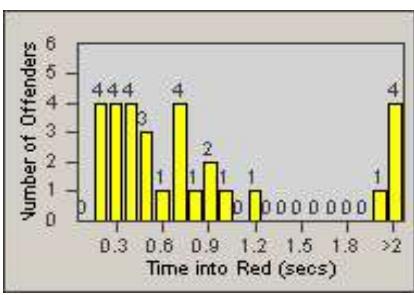

Redflex Redlight Offender Statistics

CONTRACT: Santa Clarita
DATE FROM: 1/Jan/2010

LOCATION: SCL-WCSC-03 Whites Canyon Rd / Soledad Canyon Rd
DATE TO: 31/Mar/2010

LANE 1