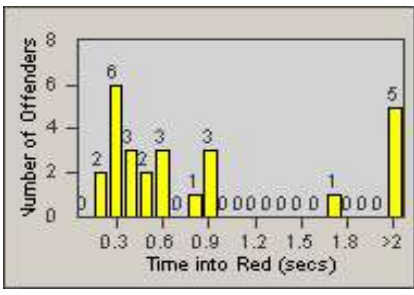

Redflex Redlight Offender Statistics

CONTRACT: Santa Clarita
DATE FROM: 1/Jan/2010

LOCATION: SCL-WCSC-03 Whites Canyon Rd / Soledad Canyon Rd
DATE TO: 31/Mar/2010

LANE 1

LANE 2

LANE 3