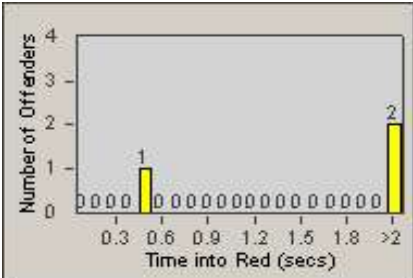

# Redflex Redlight Offender Statistics

CONTRACT: Santa Clarita  
 DATE FROM: 1/Jan/2010

LOCATION: SCL-WCSC-03 Whites Canyon Rd / Soledad Canyon Rd  
 DATE TO: 31/Mar/2010