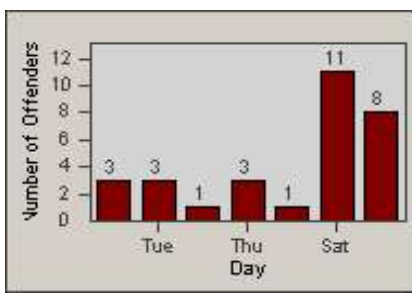

Redflex Redlight Offender Statistics

CONTRACT: Santa Clarita
DATE FROM: 1/Jan/2010

LOCATION: SCL-WCSC-03 Whites Canyon Rd / Soledad Canyon Rd
DATE TO: 31/Mar/2010

LANE 1