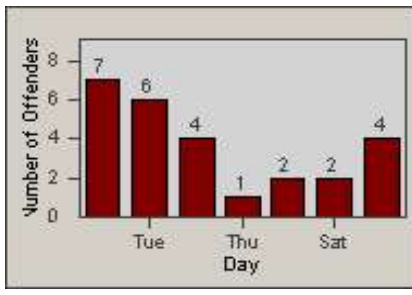

Redflex Redlight Offender Statistics

CONTRACT: Santa Clarita
DATE FROM: 1/Jan/2010

LOCATION: SCL-WCSC-03 Whites Canyon Rd / Soledad Canyon Rd
DATE TO: 31/Mar/2010

LANE 1

LANE 2

LANE 3