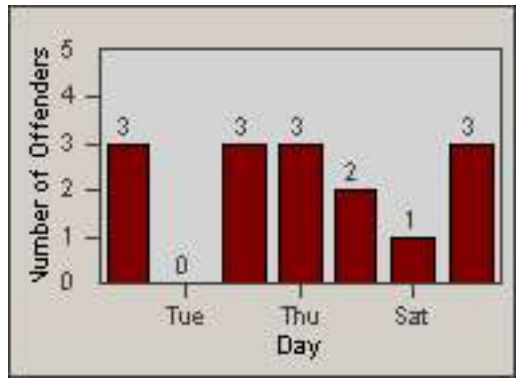

Redflex Redlight Offender Statistics

CONTRACT: Santa Clarita
DATE FROM: 01-Jul-2013

LOCATION: SCL-NRBC-01 Bouquet Canyon Road
DATE TO: 30-Sep-2013

LANE 4