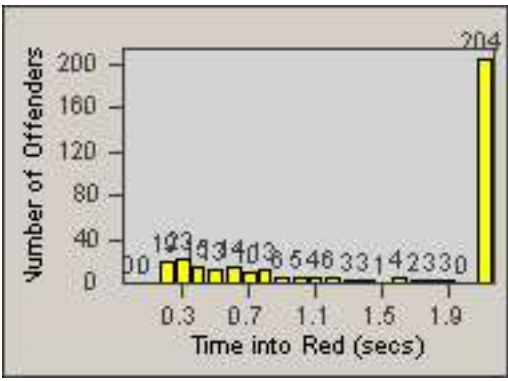

Redflex Redlight Offender Statistics

CONTRACT: Santa Clarita
 DATE FROM: 01-Jul-2013

LOCATION: SCL-BCSC-01 Bouquet Canyon / Seco Canyon
 DATE TO: 30-Sep-2013

LANE 1

LANE 2

LANE 3

Redflex Redlight Offender Statistics

CONTRACT: Santa Clarita
 DATE FROM: 01-Jul-2013

LOCATION: SCL-BCSC-01 Bouquet Canyon / Seco Canyon
 DATE TO: 30-Sep-2013

LANE 4

LANE TOTAL

Redflex Redlight Offender Statistics

CONTRACT: Santa Clarita
 DATE FROM: 01-Jul-2013