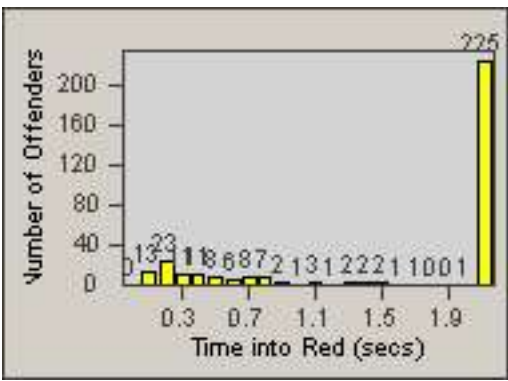

Redflex Redlight Offender Statistics

CONTRACT: Santa Clarita LOCATION: SCL-VAMB-03 Valencia Blvd.
 DATE FROM: 01-Jul-2013 DATE TO: 30-Sep-2013

LANE 4

LANE TOTAL

Redflex Redlight Offender Statistics

CONTRACT: Santa Clarita
 DATE FROM: 01-Jul-2013