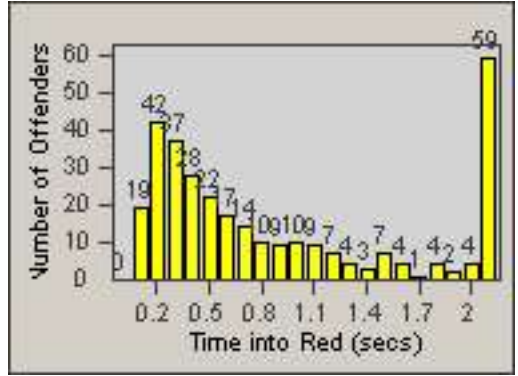

Redflex Redlight Offender Statistics

CONTRACT: Santa Clarita
 DATE FROM: 01-Jul-2013

LOCATION: SCL-BCNR-01 Bouquet Canyon Road
 DATE TO: 30-Sep-2013

LANE 1

LANE 2

LANE 3

Redflex Redlight Offender Statistics

CONTRACT: Santa Clarita
 DATE FROM: 01-Jul-2013

LOCATION: SCL-BCNR-01 Bouquet Canyon Road
 DATE TO: 30-Sep-2013

LANE 4

LANE TOTAL

Redflex Redlight Offender Statistics

CONTRACT: Santa Clarita **LOCATION:** SCL-BCNR-01 Bouquet Canyon Road
DATE FROM: 01-Jul-2013 **DATE TO:** 30-Sep-2013