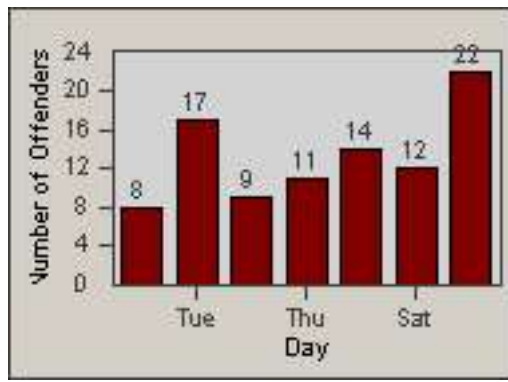

Redflex Redlight Offender Statistics

CONTRACT: Santa Clarita
 DATE FROM: 01-Jul-2013

LOCATION: SCL-BCSC-01 Bouquet Canyon / Seco Canyon
 DATE TO: 30-Sep-2013

LANE 1

LANE 2

LANE 3

Redflex Redlight Offender Statistics

CONTRACT: Santa Clarita
 DATE FROM: 01-Jul-2013

LOCATION: SCL-BCSC-01 Bouquet Canyon / Seco Canyon
 DATE TO: 30-Sep-2013

LANE 4

LANE TOTAL

Redflex Redlight Offender Statistics

CONTRACT: Santa Clarita
 DATE FROM: 01-Jul-2013