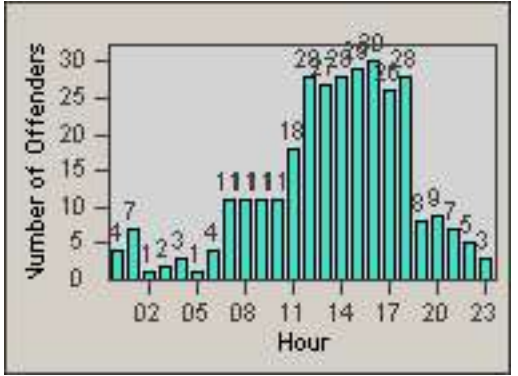

Redflex Redlight Offender Statistics

CONTRACT: Santa Clarita
 DATE FROM: 01-Jul-2013

LOCATION: SCL-BCNR-01 Bouquet Canyon Road
 DATE TO: 30-Sep-2013

LANE 1

LANE 2

LANE 3

Redflex Redlight Offender Statistics

CONTRACT: Santa Clarita
 DATE FROM: 01-Jul-2013

LOCATION: SCL-BCNR-01 Bouquet Canyon Road
 DATE TO: 30-Sep-2013

LANE 4

LANE TOTAL

Redflex Redlight Offender Statistics

CONTRACT: Santa Clarita **LOCATION:** SCL-BCNR-01 Bouquet Canyon Road
DATE FROM: 01-Jul-2013 **DATE TO:** 30-Sep-2013