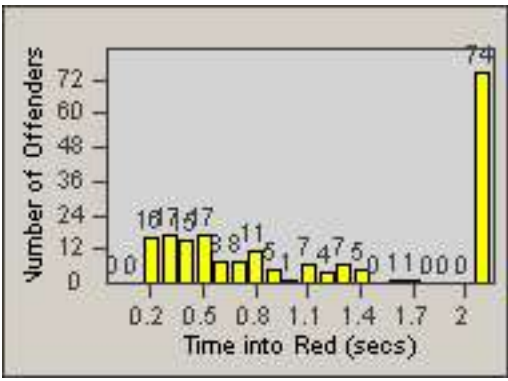

LANE TOTAL

Redflex Redlight Offender Statistics

CONTRACT: Santa Clarita
 DATE FROM: 01-Jul-2013

LOCATION: SCL-OVLY-01 Orchard Village Dr / Lyons
 DATE TO: 30-Sep-2013

LANE 1

LANE 2

LANE 3

Redflex Redlight Offender Statistics