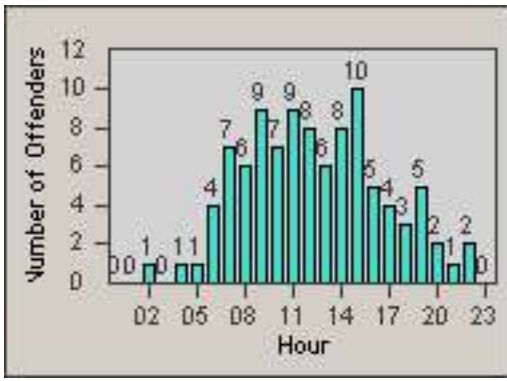

Redflex Redlight Offender Statistics

CONTRACT: Santa Clarita

LOCATION: SCL-NRMB-01 McBean Pkwy / Newhall Ranch Rd

DATE FROM: 01-Jul-2013

DATE TO: 30-Sep-2013

LANE 1

LANE 2

LANE 3