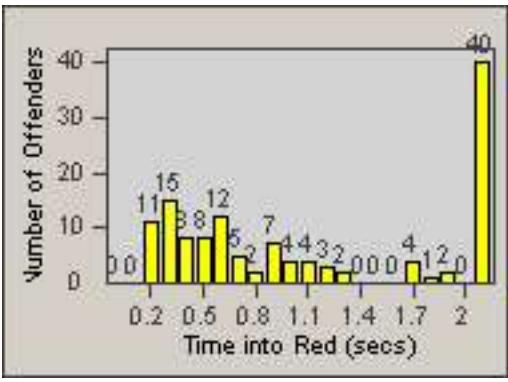

LANE TOTAL

Redflex Redlight Offender Statistics

CONTRACT: Santa Clarita
 DATE FROM: 01-Jul-2013

LOCATION: SCL-OVLY-01 Orchard Village Dr / Lyons
 DATE TO: 30-Sep-2013

LANE 1

LANE 2

LANE 3

Redflex Redlight Offender Statistics