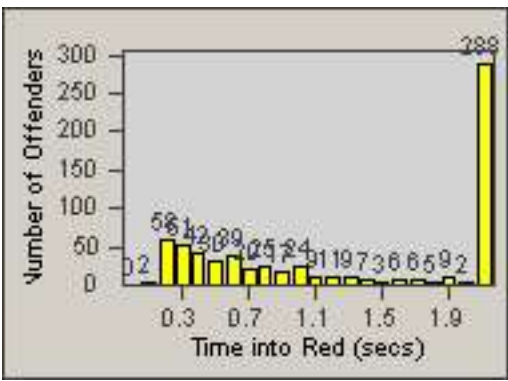

Redflex Redlight Offender Statistics

CONTRACT: Santa Clarita
 DATE FROM: 01-Jul-2013

LOCATION: SCL-BCSC-01 Bouquet Canyon / Seco Canyon
 DATE TO: 30-Sep-2013

LANE 1

LANE 2

LANE 3

Redflex Redlight Offender Statistics

CONTRACT: Santa Clarita
 DATE FROM: 01-Jul-2013

LOCATION: SCL-BCSC-01 Bouquet Canyon / Seco Canyon
 DATE TO: 30-Sep-2013

LANE 4

LANE TOTAL

Redflex Redlight Offender Statistics

CONTRACT: Santa Clarita
 DATE FROM: 01-Jul-2013