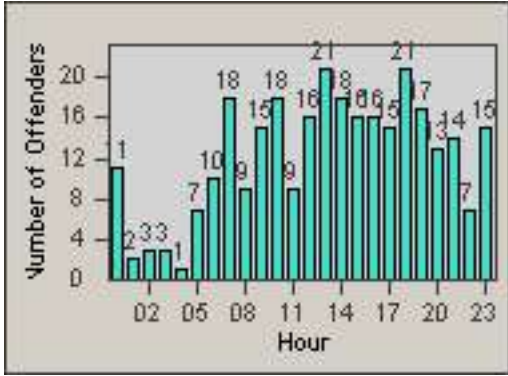

Redflex Redlight Offender Statistics

CONTRACT: Santa Clarita
DATE FROM: 01-Jul-2013

LOCATION: SCL-WCSC-01 Soledad Canyon Rd / Whites Canyon Rd
DATE TO: 30-Sep-2013

LANE 1

LANE 2

LANE 3