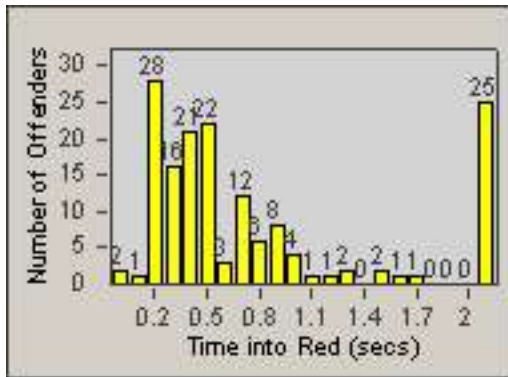

LANE 4

LANE TOTAL

Redflex Redlight Offender Statistics

CONTRACT: Santa Clarita
 DATE FROM: 01-Jul-2013

LOCATION: SCL-MMMB-01 McBean Pkwy / Magic Mtn Pkwy
 DATE TO: 30-Sep-2013

Redflex Redlight Offender Statistics

CONTRACT: Santa Clarita
 DATE FROM: 01-Jul-2013

LOCATION: SCL-NRBC-01 Bouquet Canyon Road
 DATE TO: 30-Sep-2013

LANE 1

LANE 2

LANE 3

Redflex Redlight Offender Statistics

CONTRACT: Santa Clarita
 DATE FROM: 01-Jul-2013