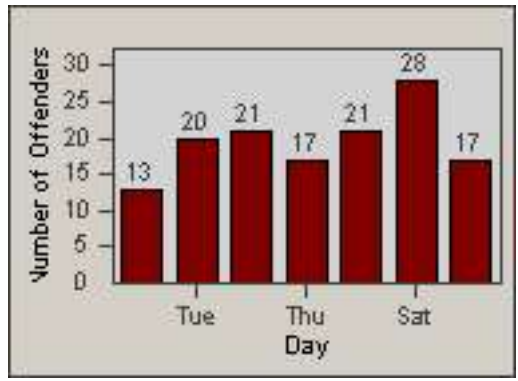

Redflex Redlight Offender Statistics

CONTRACT: Santa Clarita
 DATE FROM: 01-Jul-2013

LOCATION: SCL-BCSC-01 Bouquet Canyon / Seco Canyon
 DATE TO: 30-Sep-2013

LANE 1

LANE 2

LANE 3

Redflex Redlight Offender Statistics

CONTRACT: Santa Clarita
 DATE FROM: 01-Jul-2013

LOCATION: SCL-BCSC-01 Bouquet Canyon / Seco Canyon
 DATE TO: 30-Sep-2013

LANE 4

LANE TOTAL

Redflex Redlight Offender Statistics

CONTRACT: Santa Clarita
 DATE FROM: 01-Jul-2013