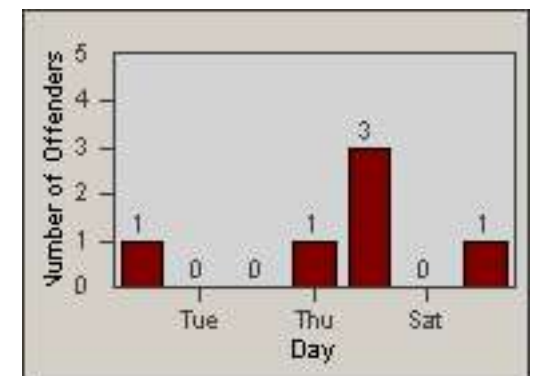

DATE FROM: 01-Jul-2013

DATE TO: 30-Sep-2013

LANE 1

LANE 2

LANE 3

Redflex Redlight Offender Statistics

CONTRACT: Santa Clarita
 DATE FROM: 01-Jul-2013

LOCATION: SCL-VAMB-01 Valencia Blvd.
 DATE TO: 30-Sep-2013