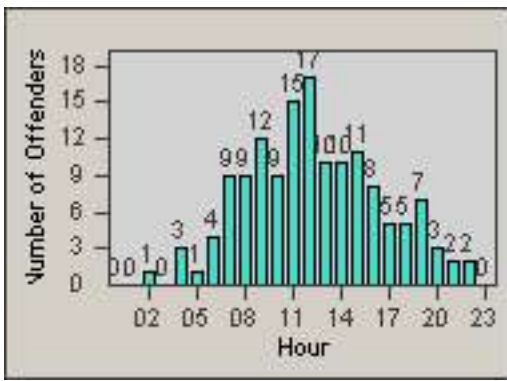

DATE TO: 30-Sep-2013

LANE 1

LANE 2

LANE 3

Redflex Redlight Offender Statistics

CONTRACT: Santa Clarita
 DATE FROM: 01-Jul-2013

LOCATION: SCL-NRMB-01 McBean Pkwy / Newhall Ranch Rd
 DATE TO: 30-Sep-2013

LANE 4

LANE TOTAL

Redflex Redlight Offender Statistics

CONTRACT: Santa Clarita
 DATE FROM: 01-Jul-2013

LOCATION: SCL-OVLY-01 Orchard Village Dr / Lyons
 DATE TO: 30-Sep-2013

LANE 1

LANE 2

LANE 3

Redflex Redlight Offender Statistics