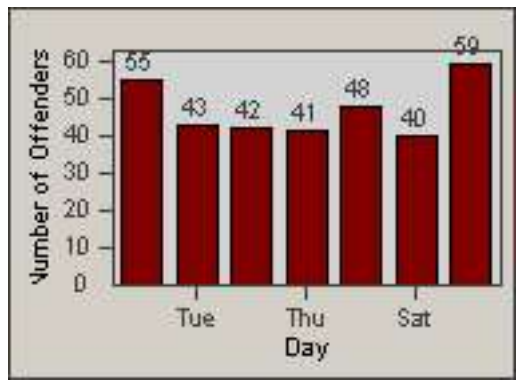

Redflex Redlight Offender Statistics

CONTRACT: Santa Clarita LOCATION: SCL-VAMB-03 Valencia Blvd.
 DATE FROM: 01-Jul-2013 DATE TO: 30-Sep-2013

LANE 4

LANE TOTAL

Redflex Redlight Offender Statistics

CONTRACT: Santa Clarita
 DATE FROM: 01-Jul-2013