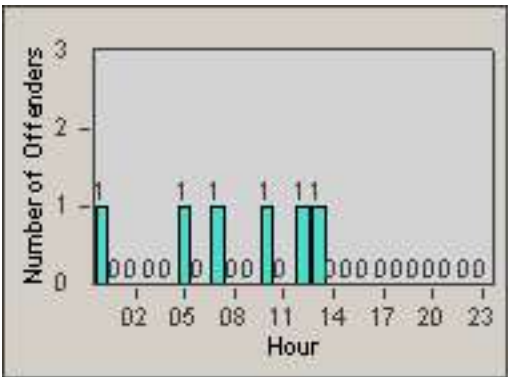

Redflex Redlight Offender Statistics

CONTRACT: Santa Clarita
DATE FROM: 01-Jul-2013

LOCATION: SCL-WCSC-03 Whites Canyon Rd / Soledad Canyon Rd
DATE TO: 30-Sep-2013

LANE 4