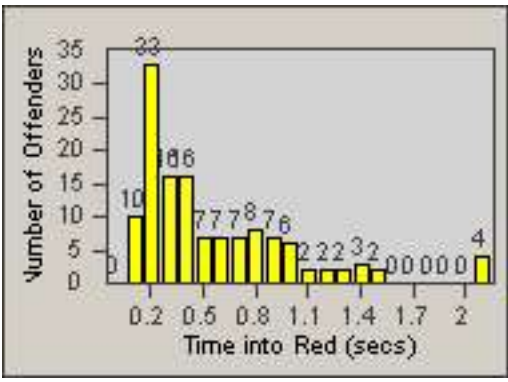

LANE 4

LANE TOTAL

Redflex Redlight Offender Statistics

CONTRACT: Santa Clarita
 DATE FROM: 01-Jul-2013

LOCATION: SCL-MMMB-01 McBean Pkwy / Magic Mtn Pkwy
 DATE TO: 30-Sep-2013

Redflex Redlight Offender Statistics

CONTRACT: Santa Clarita
 DATE FROM: 01-Jul-2013

LOCATION: SCL-NRBC-01 Bouquet Canyon Road
 DATE TO: 30-Sep-2013

LANE 1

LANE 2

LANE 3

Redflex Redlight Offender Statistics

CONTRACT: Santa Clarita
 DATE FROM: 01-Jul-2013