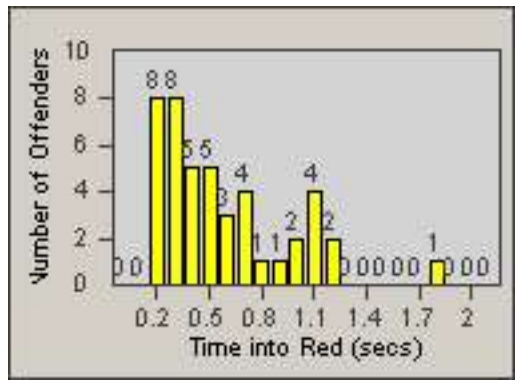

Redflex Redlight Offender Statistics

CONTRACT: Santa Clarita
DATE FROM: 01-Jul-2013

LOCATION: SCL-WCSC-03 Whites Canyon Rd / Soledad Canyon Rd
DATE TO: 30-Sep-2013

LANE 1

LANE 2