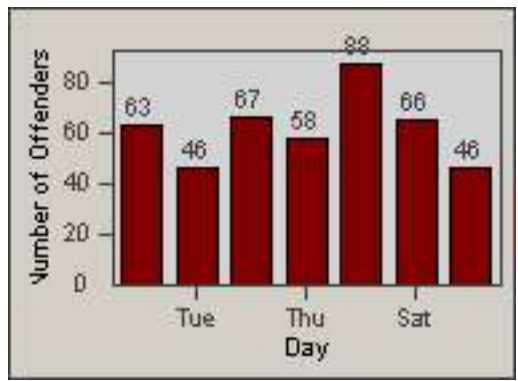

Redflex Redlight Offender Statistics

CONTRACT: Santa Clarita
DATE FROM: 01-Jul-2013

LOCATION: SCL-NRBC-01 Bouquet Canyon Road
DATE TO: 30-Sep-2013

LANE 4

LANE TOTAL