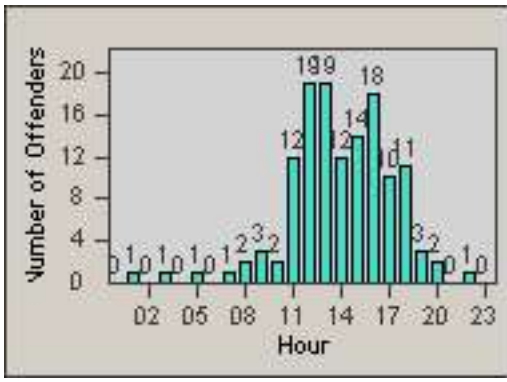

Redflex Redlight Offender Statistics

CONTRACT: Santa Clarita
DATE FROM: 01-Jul-2013

LOCATION: SCL-NRBC-01 Bouquet Canyon Road
DATE TO: 30-Sep-2013

LANE 1