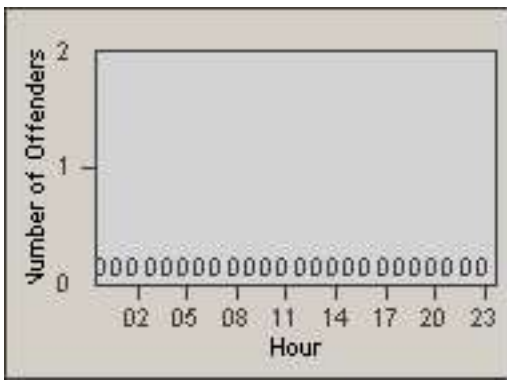

DATE TO: 30-Sep-2013

LANE 1

LANE 2

LANE 3

Redflex Redlight Offender Statistics

CONTRACT: Santa Clarita
 DATE FROM: 01-Jul-2013

LOCATION: SCL-NRMB-01 McBean Pkwy / Newhall Ranch Rd
 DATE TO: 30-Sep-2013

LANE 4