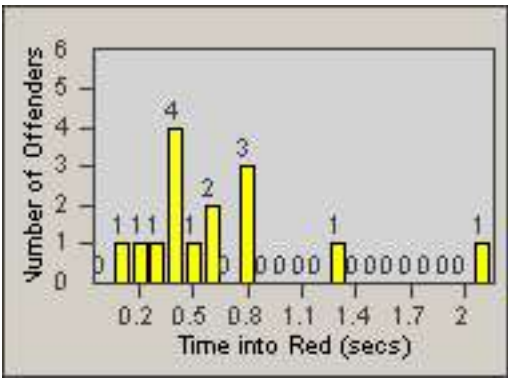

Redflex Redlight Offender Statistics

CONTRACT: Santa Clarita
DATE FROM: 01-Jul-2013

LOCATION: SCL-NRBC-01 Bouquet Canyon Road
DATE TO: 30-Sep-2013

LANE 4