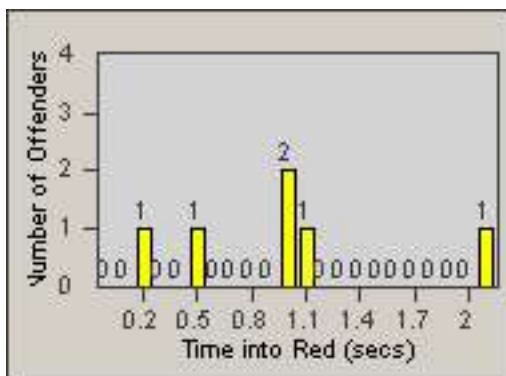

DATE FROM: 01-Jul-2013

DATE TO: 30-Sep-2013

LANE 1

LANE 2

LANE 3

Redflex Redlight Offender Statistics

CONTRACT: Santa Clarita
 DATE FROM: 01-Jul-2013

LOCATION: SCL-VAMB-01 Valencia Blvd.
 DATE TO: 30-Sep-2013

LANE 4

LANE TOTAL

Redflex Redlight Offender Statistics

CONTRACT: Santa Clarita
 DATE FROM: 01-Jul-2013

LOCATION: SCL-VAMB-03 Valencia Blvd.
 DATE TO: 30-Sep-2013

LANE 1

LANE 2

LANE 3