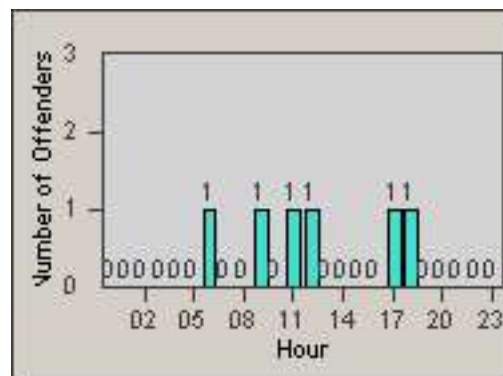

DATE FROM: 01-Jul-2013

DATE TO: 30-Sep-2013

LANE 1

LANE 2

LANE 3

Redflex Redlight Offender Statistics

CONTRACT: Santa Clarita
 DATE FROM: 01-Jul-2013

LOCATION: SCL-VAMB-01 Valencia Blvd.
 DATE TO: 30-Sep-2013

LANE 4

LANE TOTAL

Redflex Redlight Offender Statistics

CONTRACT: Santa Clarita
 DATE FROM: 01-Jul-2013

LOCATION: SCL-VAMB-03 Valencia Blvd.
 DATE TO: 30-Sep-2013

LANE 1

LANE 2

LANE 3