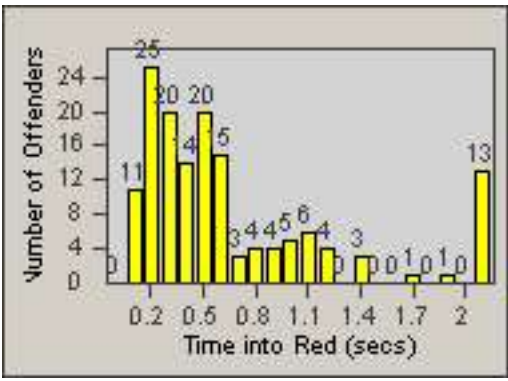

Redflex Redlight Offender Statistics

CONTRACT: Santa Clarita
DATE FROM: 01-Jul-2013

LOCATION: SCL-NRBC-01 Bouquet Canyon Road
DATE TO: 30-Sep-2013

LANE 1

LANE 2

LANE 3