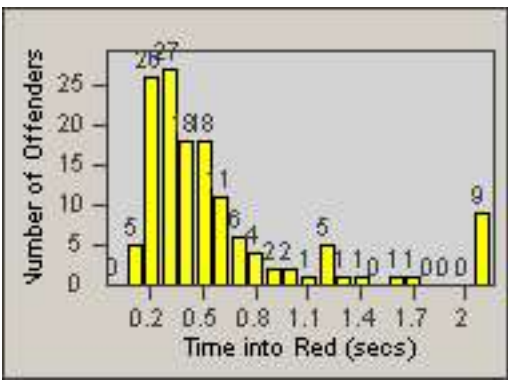

CONTRACT: Santa Clarita
 DATE FROM: 01-Jul-2013

LOCATION: SCL-NRBC-01 Bouquet Canyon Road
 DATE TO: 30-Sep-2013

LANE 1

LANE 2

LANE 3

Redflex Redlight Offender Statistics

CONTRACT: Santa Clarita
 DATE FROM: 01-Jul-2013