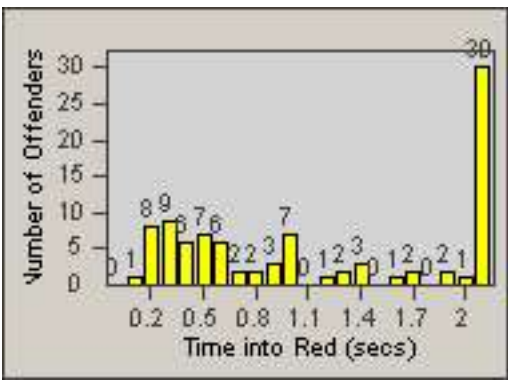

Redflex Redlight Offender Statistics

CONTRACT: Santa Clarita
 DATE FROM: 01-Jul-2013

LOCATION: SCL-BCSC-01 Bouquet Canyon / Seco Canyon
 DATE TO: 30-Sep-2013

LANE 1

LANE 2

LANE 3

Redflex Redlight Offender Statistics

CONTRACT: Santa Clarita
 DATE FROM: 01-Jul-2013

LOCATION: SCL-BCSC-01 Bouquet Canyon / Seco Canyon
 DATE TO: 30-Sep-2013

LANE 4

LANE TOTAL

Redflex Redlight Offender Statistics

CONTRACT: Santa Clarita
 DATE FROM: 01-Jul-2013