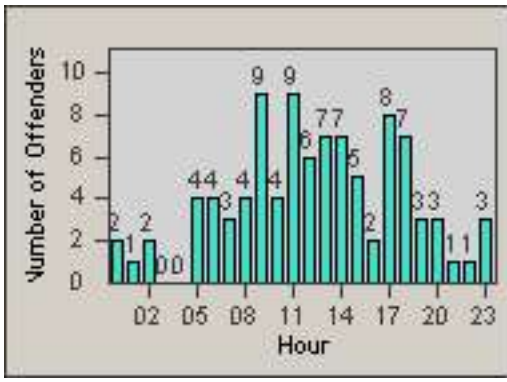

LANE 4

LANE TOTAL

Redflex Redlight Offender Statistics

CONTRACT: Santa Clarita
 DATE FROM: 01-Jul-2013

LOCATION: SCL-VAMB-03 Valencia Blvd.
 DATE TO: 30-Sep-2013

LANE 1

LANE 2

LANE 3

Redflex Redlight Offender Statistics

CONTRACT: Santa Clarita LOCATION: SCL-VAMB-03 Valencia Blvd.
 DATE FROM: 01-Jul-2013 DATE TO: 30-Sep-2013

LANE 4

LANE TOTAL

Redflex Redlight Offender Statistics

CONTRACT: Santa Clarita
 DATE FROM: 01-Jul-2013