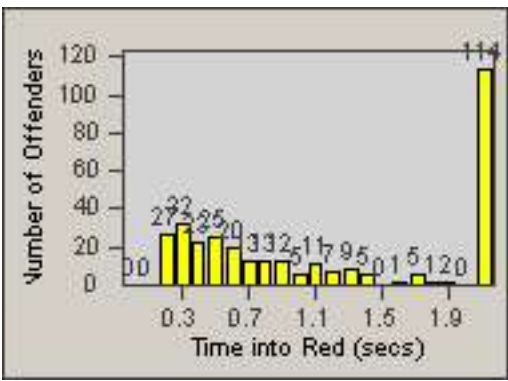

Redflex Redlight Offender Statistics

CONTRACT: Santa Clarita
DATE FROM: 01-Jul-2013

LOCATION: SCL-OVLY-01 Orchard Village Dr / Lyons
DATE TO: 30-Sep-2013

LANE 4

LANE TOTAL