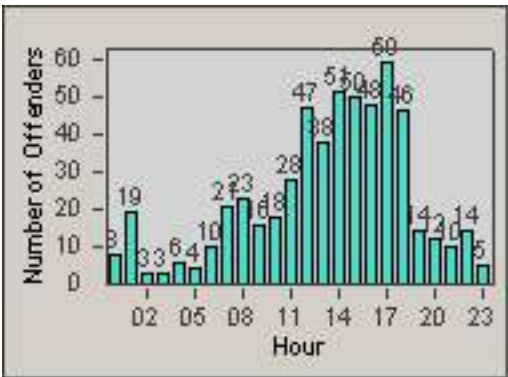

CONTRACT: Santa Clarita
 DATE FROM: 01-Jul-2013

LOCATION: SCL-BCNR-01 Bouquet Canyon Road
 DATE TO: 30-Sep-2013

LANE 4

LANE TOTAL

Redflex Redlight Offender Statistics

CONTRACT: Santa Clarita **LOCATION:** SCL-BCNR-01 Bouquet Canyon Road
DATE FROM: 01-Jul-2013 **DATE TO:** 30-Sep-2013

Redflex Redlight Offender Statistics

CONTRACT: Santa Clarita
 DATE FROM: 01-Jul-2013

LOCATION: SCL-BCSC-01 Bouquet Canyon / Seco Canyon
 DATE TO: 30-Sep-2013

LANE 1

LANE 2

LANE 3

Redflex Redlight Offender Statistics