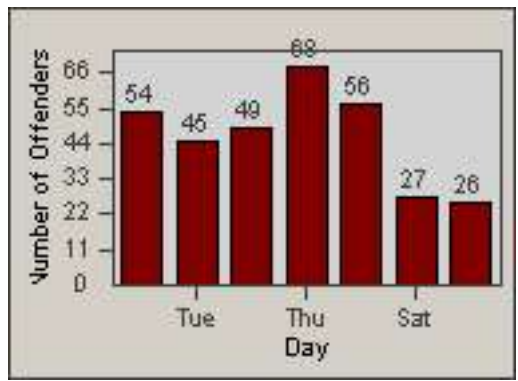

Redflex Redlight Offender Statistics

CONTRACT: Santa Clarita
DATE FROM: 01-Jul-2013

LOCATION: SCL-OVLY-01 Orchard Village Dr / Lyons
DATE TO: 30-Sep-2013

LANE 4

LANE TOTAL