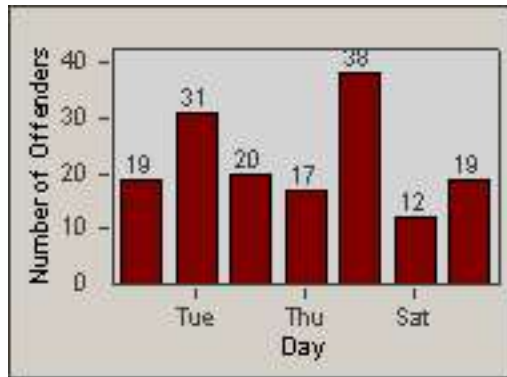

LANE 4

LANE TOTAL

Redflex Redlight Offender Statistics

CONTRACT: Santa Clarita
 DATE FROM: 01-Jul-2013

LOCATION: SCL-MMMB-01 McBean Pkwy / Magic Mtn Pkwy
 DATE TO: 30-Sep-2013

Redflex Redlight Offender Statistics