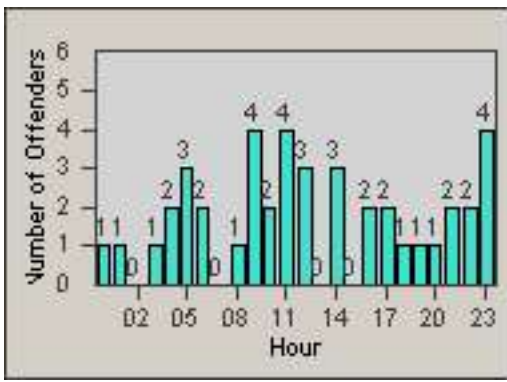

LANE 4

LANE TOTAL

Redflex Redlight Offender Statistics

CONTRACT: Santa Clarita
 DATE FROM: 01-Jul-2013

LOCATION: SCL-VAMB-03 Valencia Blvd.
 DATE TO: 30-Sep-2013

LANE 1

LANE 2

LANE 3

Redflex Redlight Offender Statistics

CONTRACT: Santa Clarita LOCATION: SCL-VAMB-03 Valencia Blvd.
 DATE FROM: 01-Jul-2013 DATE TO: 30-Sep-2013

LANE 4

LANE TOTAL

Redflex Redlight Offender Statistics

CONTRACT: Santa Clarita
 DATE FROM: 01-Jul-2013