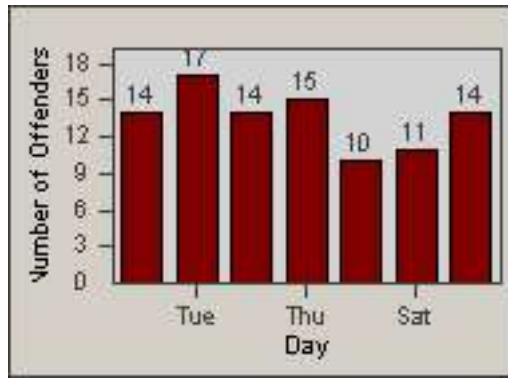

LANE 4

LANE TOTAL

Redflex Redlight Offender Statistics

CONTRACT: Santa Clarita
 DATE FROM: 01-Jul-2013

LOCATION: SCL-VAMB-03 Valencia Blvd.
 DATE TO: 30-Sep-2013

LANE 1

LANE 2

LANE 3