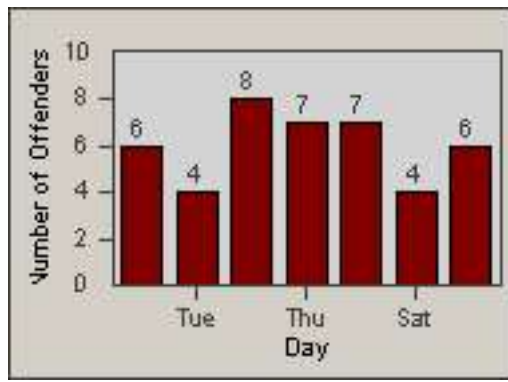

LANE 4

LANE TOTAL

Redflex Redlight Offender Statistics

CONTRACT: Santa Clarita
 DATE FROM: 01-Jul-2013

LOCATION: SCL-VAMB-03 Valencia Blvd.
 DATE TO: 30-Sep-2013

LANE 1

LANE 2

LANE 3