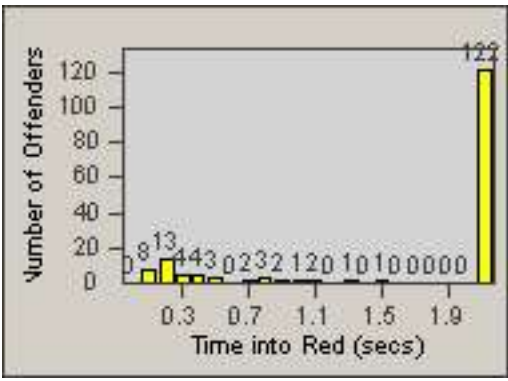

LANE 4

LANE TOTAL

Redflex Redlight Offender Statistics

CONTRACT: Santa Clarita
 DATE FROM: 01-Jul-2013

LOCATION: SCL-VAMB-03 Valencia Blvd.
 DATE TO: 30-Sep-2013

LANE 1

LANE 2

LANE 3

Redflex Redlight Offender Statistics

CONTRACT: Santa Clarita LOCATION: SCL-VAMB-03 Valencia Blvd.
 DATE FROM: 01-Jul-2013 DATE TO: 30-Sep-2013

LANE 4

LANE TOTAL

Redflex Redlight Offender Statistics

CONTRACT: Santa Clarita
 DATE FROM: 01-Jul-2013