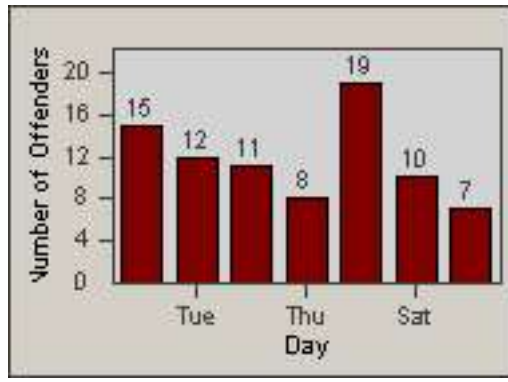

CONTRACT: Santa Clarita
 DATE FROM: 01-Jul-2013

LOCATION: SCL-BCNR-01 Bouquet Canyon Road
 DATE TO: 30-Sep-2013

LANE 4

LANE TOTAL

Redflex Redlight Offender Statistics

CONTRACT: Santa Clarita **LOCATION:** SCL-BCNR-01 Bouquet Canyon Road
DATE FROM: 01-Jul-2013 **DATE TO:** 30-Sep-2013

Redflex Redlight Offender Statistics

CONTRACT: Santa Clarita
 DATE FROM: 01-Jul-2013

LOCATION: SCL-BCSC-01 Bouquet Canyon / Seco Canyon
 DATE TO: 30-Sep-2013

LANE 1

LANE 2

LANE 3

Redflex Redlight Offender Statistics