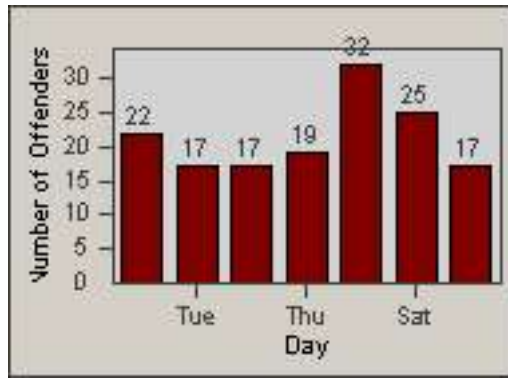

Redflex Redlight Offender Statistics

CONTRACT: Santa Clarita
DATE FROM: 01-Jul-2013

LOCATION: SCL-NRBC-01 Bouquet Canyon Road
DATE TO: 30-Sep-2013

LANE 1

LANE 2

LANE 3