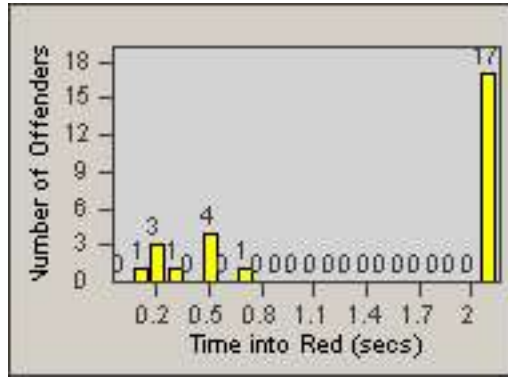

Redflex Redlight Offender Statistics

CONTRACT: Santa Clarita
DATE FROM: 01-Jul-2013

LOCATION: SCL-BCNR-01 Bouquet Canyon Road
DATE TO: 30-Sep-2013

LANE 4

LANE TOTAL