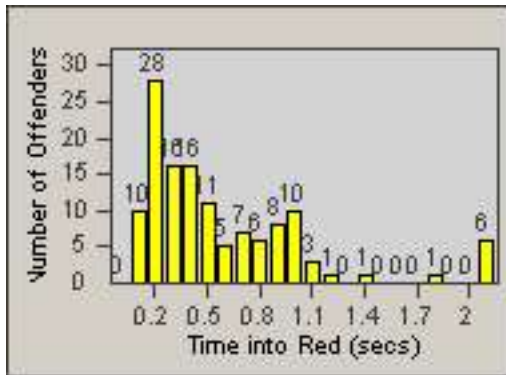

CONTRACT: Santa Clarita
 DATE FROM: 01-Jul-2013

LOCATION: SCL-OVLY-01 Orchard Village Dr / Lyons
 DATE TO: 30-Sep-2013

LANE 4

LANE TOTAL

Redflex Redlight Offender Statistics

CONTRACT: Santa Clarita

LOCATION: SCL-VAMB-01 Valencia Blvd.

DATE FROM: 01-Jul-2013

DATE TO: 30-Sep-2013

LANE 1

LANE 2

LANE 3

Redflex Redlight Offender Statistics

CONTRACT: Santa Clarita
 DATE FROM: 01-Jul-2013

LOCATION: SCL-VAMB-01 Valencia Blvd.
 DATE TO: 30-Sep-2013