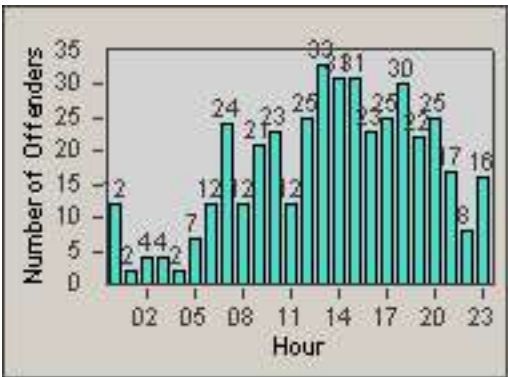

LANE 4

LANE TOTAL

Redflex Redlight Offender Statistics

CONTRACT: Santa Clarita
 DATE FROM: 01-Jul-2013

LOCATION: SCL-WCSC-01 Soledad Canyon Rd / Whites Canyon Rd
 DATE TO: 30-Sep-2013

Redflex Redlight Offender Statistics