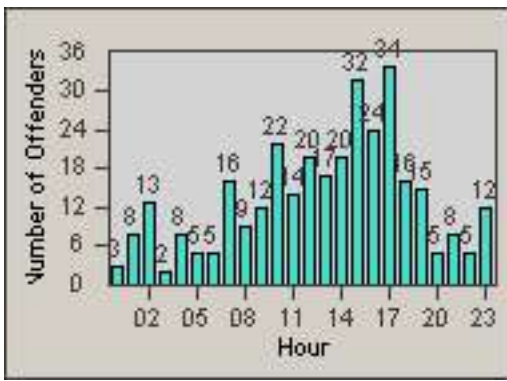

Redflex Redlight Offender Statistics

CONTRACT: Santa Clarita
DATE FROM: 01-Jul-2013

LOCATION: SCL-OVLY-01 Orchard Village Dr / Lyons
DATE TO: 30-Sep-2013

LANE 4

LANE TOTAL