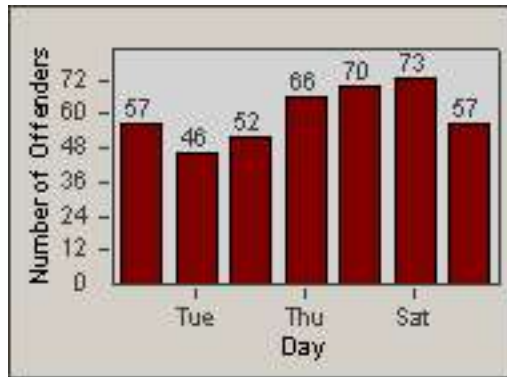

LANE 4

LANE TOTAL

Redflex Redlight Offender Statistics

CONTRACT: Santa Clarita
 DATE FROM: 01-Jul-2013

LOCATION: SCL-WCSC-01 Soledad Canyon Rd / Whites Canyon Rd
 DATE TO: 30-Sep-2013

Redflex Redlight Offender Statistics