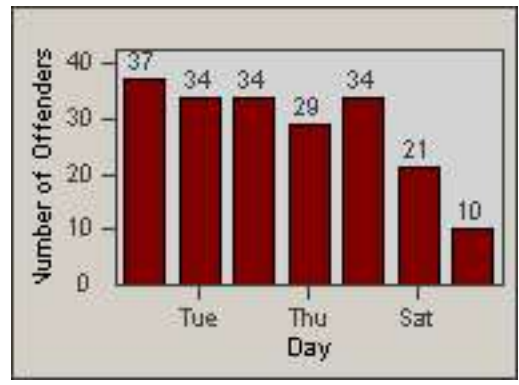

Redflex Redlight Offender Statistics

CONTRACT: Santa Clarita
 DATE FROM: 01-Jul-2013

LOCATION: SCL-BCNR-01 Bouquet Canyon Road
 DATE TO: 30-Sep-2013

LANE 1

LANE 2

LANE 3

Redflex Redlight Offender Statistics