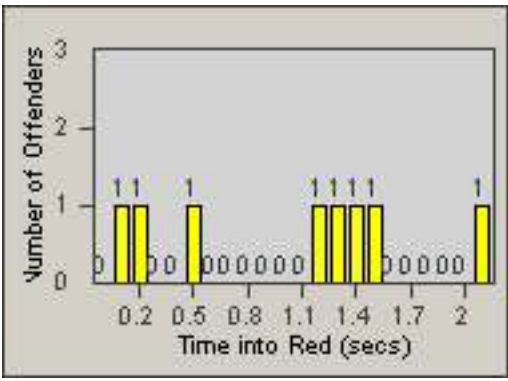

DATE FROM: 01-Jul-2013

DATE TO: 30-Sep-2013

LANE 1

LANE 2

LANE 3

Redflex Redlight Offender Statistics

CONTRACT: Santa Clarita
 DATE FROM: 01-Jul-2013

LOCATION: SCL-VAMB-01 Valencia Blvd.
 DATE TO: 30-Sep-2013

LANE 4

LANE TOTAL

Redflex Redlight Offender Statistics

CONTRACT: Santa Clarita
 DATE FROM: 01-Jul-2013

LOCATION: SCL-VAMB-03 Valencia Blvd.
 DATE TO: 30-Sep-2013

LANE 1

LANE 2

LANE 3