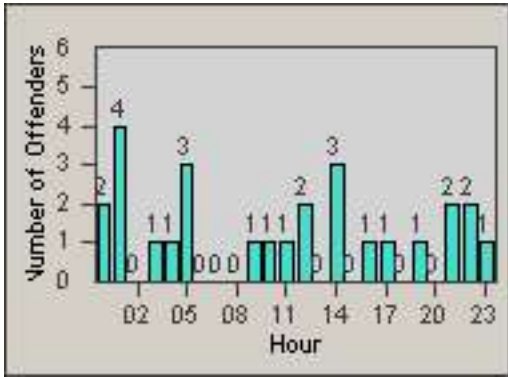

Redflex Redlight Offender Statistics

CONTRACT: Santa Clarita
 DATE FROM: 01-Jul-2013

LOCATION: SCL-BCNR-01 Bouquet Canyon Road
 DATE TO: 30-Sep-2013

LANE 1

LANE 2

LANE 3

Redflex Redlight Offender Statistics

CONTRACT: Santa Clarita
 DATE FROM: 01-Jul-2013

LOCATION: SCL-BCNR-01 Bouquet Canyon Road
 DATE TO: 30-Sep-2013

LANE 4

LANE TOTAL

Redflex Redlight Offender Statistics

CONTRACT: Santa Clarita **LOCATION:** SCL-BCNR-01 Bouquet Canyon Road
DATE FROM: 01-Jul-2013 **DATE TO:** 30-Sep-2013