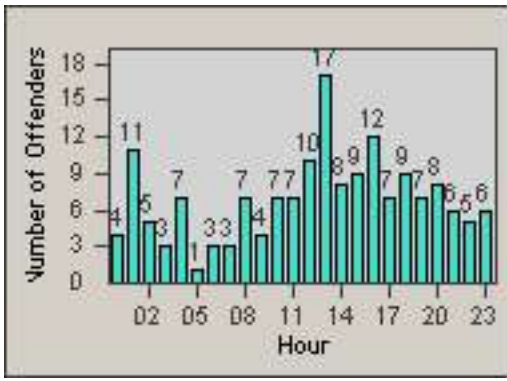

LANE 4

LANE TOTAL

Redflex Redlight Offender Statistics

CONTRACT: Santa Clarita
 DATE FROM: 01-Jul-2013

LOCATION: SCL-VAMB-03 Valencia Blvd.
 DATE TO: 30-Sep-2013

LANE 1

LANE 2

LANE 3

Redflex Redlight Offender Statistics

CONTRACT: Santa Clarita LOCATION: SCL-VAMB-03 Valencia Blvd.
 DATE FROM: 01-Jul-2013 DATE TO: 30-Sep-2013

LANE 4

LANE TOTAL

Redflex Redlight Offender Statistics

CONTRACT: Santa Clarita
 DATE FROM: 01-Jul-2013