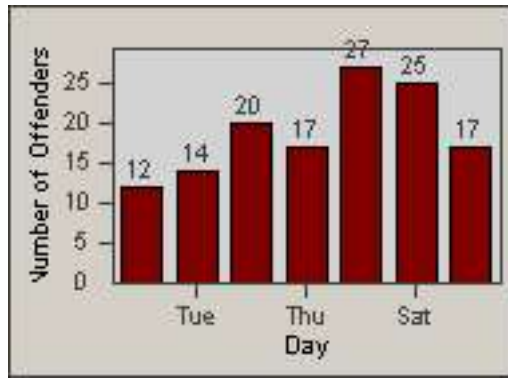

Redflex Redlight Offender Statistics

CONTRACT: Santa Clarita
DATE FROM: 01-Jul-2013

LOCATION: SCL-NRBC-01 Bouquet Canyon Road
DATE TO: 30-Sep-2013

LANE 1