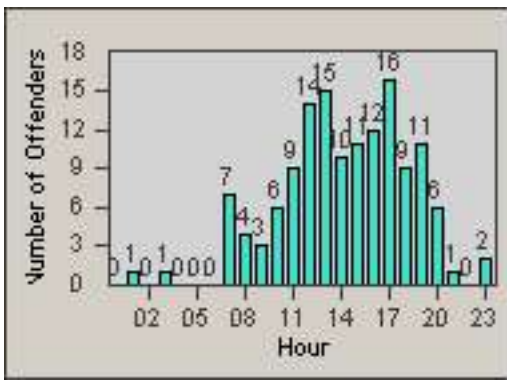

CONTRACT: Santa Clarita
 DATE FROM: 01-Jul-2013

LOCATION: SCL-NRBC-01 Bouquet Canyon Road
 DATE TO: 30-Sep-2013

LANE 1

LANE 2

LANE 3

Redflex Redlight Offender Statistics

CONTRACT: Santa Clarita
 DATE FROM: 01-Jul-2013