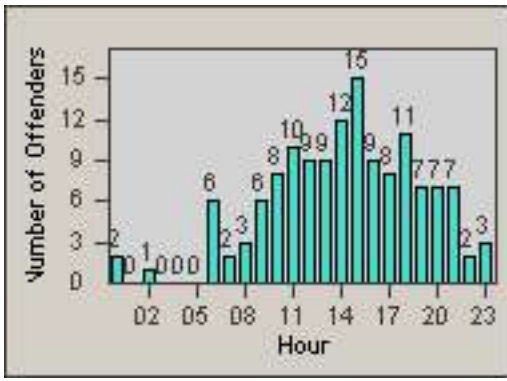

Redflex Redlight Offender Statistics

CONTRACT: Santa Clarita
 DATE FROM: 01-Jul-2013

LOCATION: SCL-BCSC-01 Bouquet Canyon / Seco Canyon
 DATE TO: 30-Sep-2013

LANE 1

LANE 2

LANE 3

Redflex Redlight Offender Statistics

CONTRACT: Santa Clarita
 DATE FROM: 01-Jul-2013

LOCATION: SCL-BCSC-01 Bouquet Canyon / Seco Canyon
 DATE TO: 30-Sep-2013

LANE 4

LANE TOTAL

Redflex Redlight Offender Statistics

CONTRACT: Santa Clarita
 DATE FROM: 01-Jul-2013