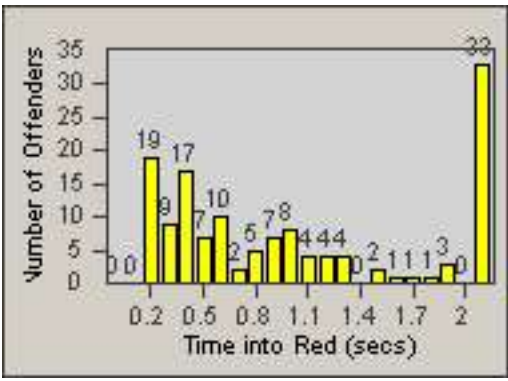

Redflex Redlight Offender Statistics

CONTRACT: Santa Clarita
 DATE FROM: 01-Jul-2013

LOCATION: SCL-BCSC-01 Bouquet Canyon / Seco Canyon
 DATE TO: 30-Sep-2013

LANE 1

LANE 2

LANE 3

Redflex Redlight Offender Statistics

CONTRACT: Santa Clarita
 DATE FROM: 01-Jul-2013

LOCATION: SCL-BCSC-01 Bouquet Canyon / Seco Canyon
 DATE TO: 30-Sep-2013

LANE 4

LANE TOTAL

Redflex Redlight Offender Statistics

CONTRACT: Santa Clarita
 DATE FROM: 01-Jul-2013