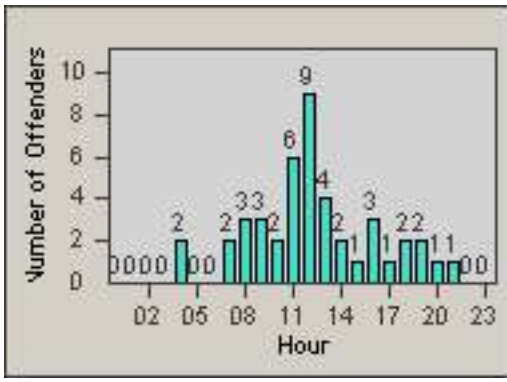

Redflex Redlight Offender Statistics

CONTRACT: Santa Clarita

LOCATION: SCL-NRMB-01 McBean Pkwy / Newhall Ranch Rd

DATE FROM: 01-Jul-2013

DATE TO: 30-Sep-2013

LANE 1