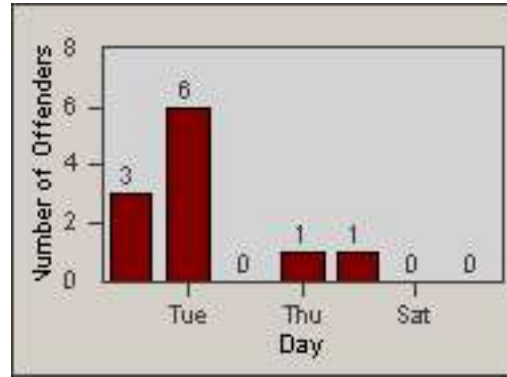

Redflex Redlight Offender Statistics

CONTRACT: Santa Clarita
DATE FROM: 01-Jul-2013

LOCATION: SCL-WCSC-03 Whites Canyon Rd / Soledad Canyon Rd
DATE TO: 30-Sep-2013

LANE 4

LANE TOTAL