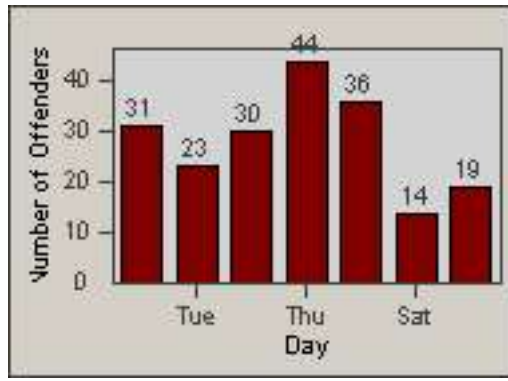

LANE TOTAL

Redflex Redlight Offender Statistics

CONTRACT: Santa Clarita
 DATE FROM: 01-Jul-2013

LOCATION: SCL-OVLY-01 Orchard Village Dr / Lyons
 DATE TO: 30-Sep-2013

LANE 1

LANE 2

LANE 3

Redflex Redlight Offender Statistics