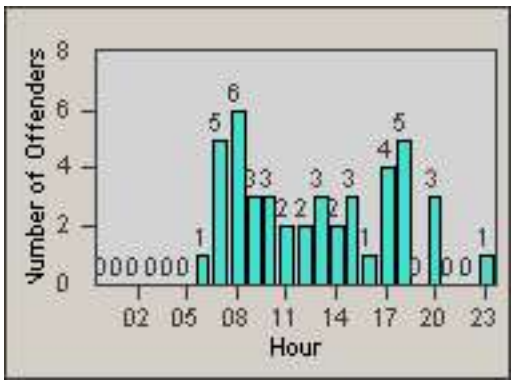

Redflex Redlight Offender Statistics

CONTRACT: Santa Clarita
DATE FROM: 01-Jul-2013

LOCATION: SCL-WCSC-03 Whites Canyon Rd / Soledad Canyon Rd
DATE TO: 30-Sep-2013

LANE 1

LANE 2