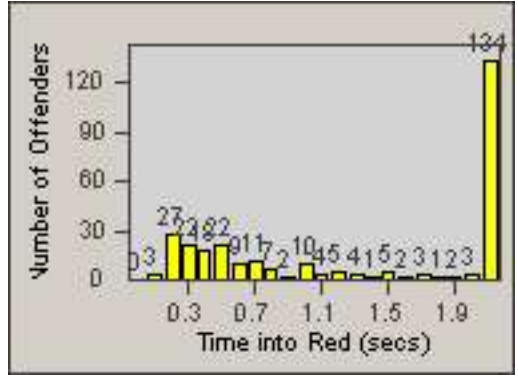

Redflex Redlight Offender Statistics

CONTRACT: Santa Clarita
DATE FROM: 01-Jul-2013

LOCATION: SCL-WCSC-01 Soledad Canyon Rd / Whites Canyon Rd
DATE TO: 30-Sep-2013

LANE 1

LANE 2

LANE 3