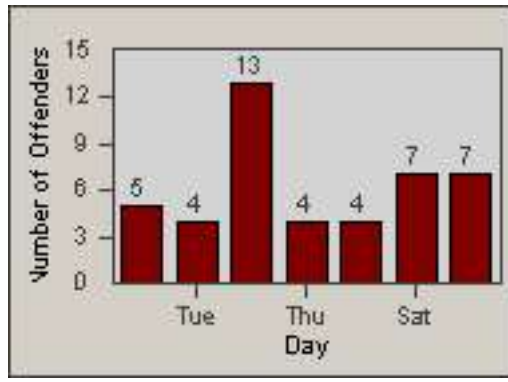

Redflex Redlight Offender Statistics

CONTRACT: Santa Clarita

LOCATION: SCL-NRMB-01 McBean Pkwy / Newhall Ranch Rd

DATE FROM: 01-Jul-2013

DATE TO: 30-Sep-2013

LANE 1