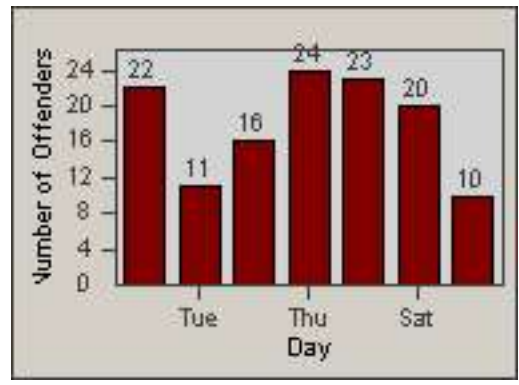

Redflex Redlight Offender Statistics

CONTRACT: Santa Clarita
DATE FROM: 01-Jul-2013

LOCATION: SCL-WCSC-01 Soledad Canyon Rd / Whites Canyon Rd
DATE TO: 30-Sep-2013

LANE 1

LANE 2