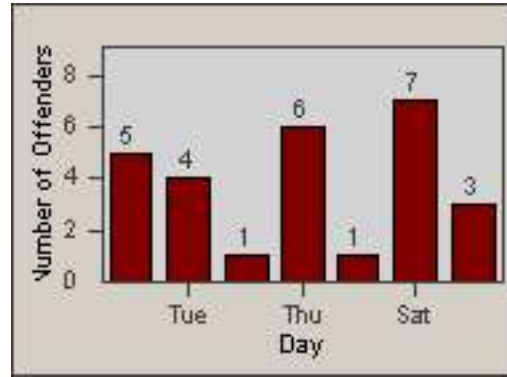

Redflex Redlight Offender Statistics

CONTRACT: Santa Clarita
 DATE FROM: 01-Jul-2013

LOCATION: SCL-BCNR-01 Bouquet Canyon Road
 DATE TO: 30-Sep-2013

LANE 1

LANE 2

LANE 3

Redflex Redlight Offender Statistics

CONTRACT: Santa Clarita
 DATE FROM: 01-Jul-2013

LOCATION: SCL-BCNR-01 Bouquet Canyon Road
 DATE TO: 30-Sep-2013

LANE 4

LANE TOTAL

Redflex Redlight Offender Statistics

CONTRACT: Santa Clarita **LOCATION:** SCL-BCNR-01 Bouquet Canyon Road
DATE FROM: 01-Jul-2013 **DATE TO:** 30-Sep-2013