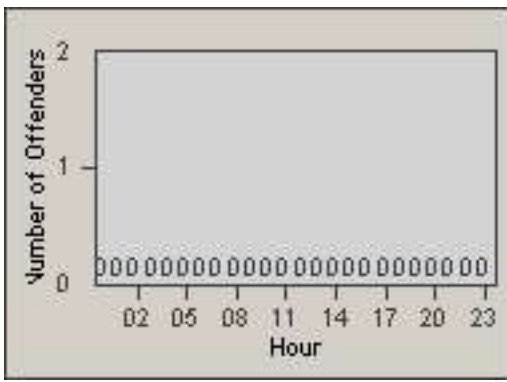

LANE TOTAL

Redflex Redlight Offender Statistics

CONTRACT: Santa Clarita
 DATE FROM: 01-Jul-2013

LOCATION: SCL-OVLY-01 Orchard Village Dr / Lyons
 DATE TO: 30-Sep-2013

LANE 1

LANE 2

LANE 3

Redflex Redlight Offender Statistics