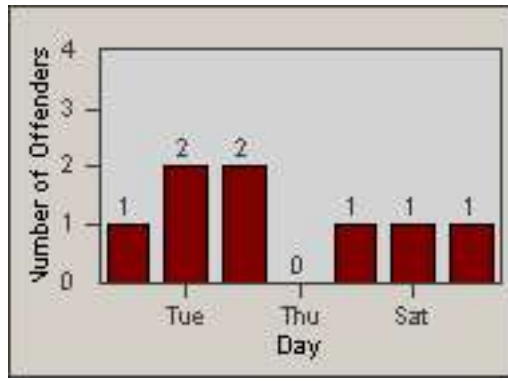

Redflex Redlight Offender Statistics

CONTRACT: Santa Clarita
DATE FROM: 01-Jul-2013

LOCATION: SCL-VAMB-01 Valencia Blvd.
DATE TO: 30-Sep-2013

LANE 4