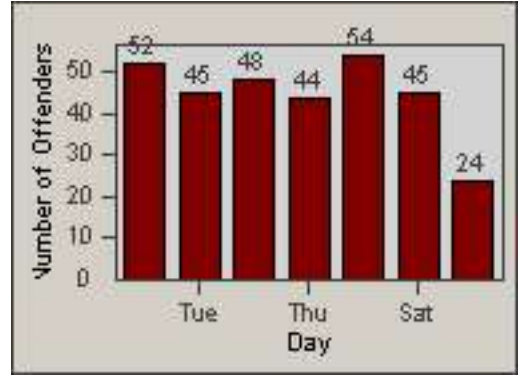

Redflex Redlight Offender Statistics

CONTRACT: Santa Clarita
 DATE FROM: 01-Jul-2013

LOCATION: SCL-BCNR-01 Bouquet Canyon Road
 DATE TO: 30-Sep-2013

LANE 1

LANE 2

LANE 3

Redflex Redlight Offender Statistics