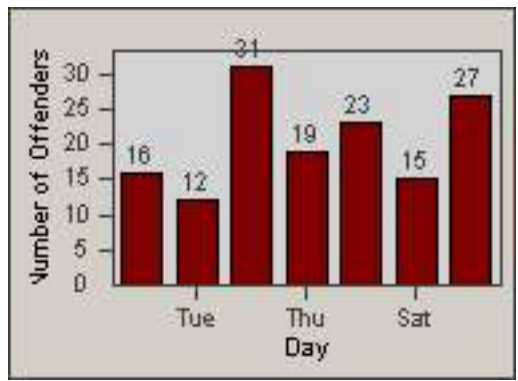

Redflex Redlight Offender Statistics

CONTRACT: Santa Clarita
DATE FROM: 01-Jul-2013

LOCATION: SCL-NRMB-01 McBean Pkwy / Newhall Ranch Rd
DATE TO: 30-Sep-2013

LANE 4

LANE TOTAL