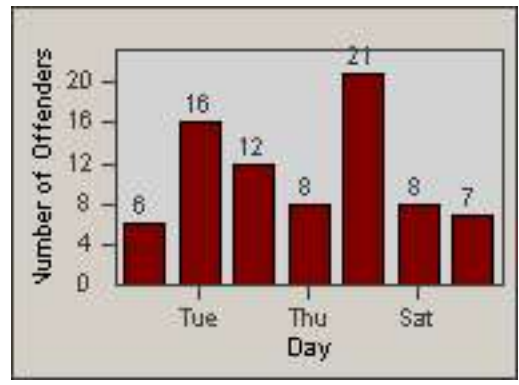

Redflex Redlight Offender Statistics

CONTRACT: Santa Clarita
DATE FROM: 01-Jul-2013

LOCATION: SCL-MMMB-01 McBean Pkwy / Magic Mtn Pkwy
DATE TO: 30-Sep-2013

LANE 1

LANE 2