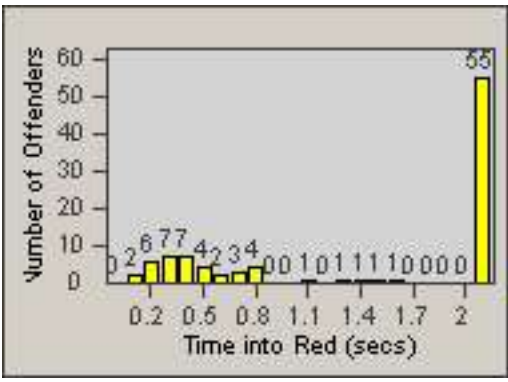

LANE 4

LANE TOTAL

Redflex Redlight Offender Statistics

CONTRACT: Santa Clarita
 DATE FROM: 01-Jul-2013

LOCATION: SCL-VAMB-03 Valencia Blvd.
 DATE TO: 30-Sep-2013

LANE 1

LANE 2

LANE 3

Redflex Redlight Offender Statistics

CONTRACT: Santa Clarita LOCATION: SCL-VAMB-03 Valencia Blvd.
 DATE FROM: 01-Jul-2013 DATE TO: 30-Sep-2013

LANE 4

LANE TOTAL

Redflex Redlight Offender Statistics

CONTRACT: Santa Clarita
 DATE FROM: 01-Jul-2013