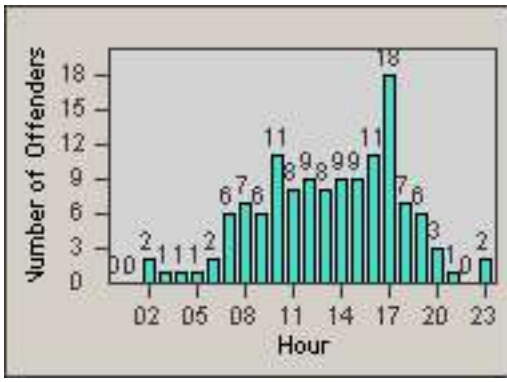

LANE TOTAL

Redflex Redlight Offender Statistics

CONTRACT: Santa Clarita
 DATE FROM: 01-Jul-2013

LOCATION: SCL-OVLY-01 Orchard Village Dr / Lyons
 DATE TO: 30-Sep-2013

LANE 1

LANE 2

LANE 3

Redflex Redlight Offender Statistics