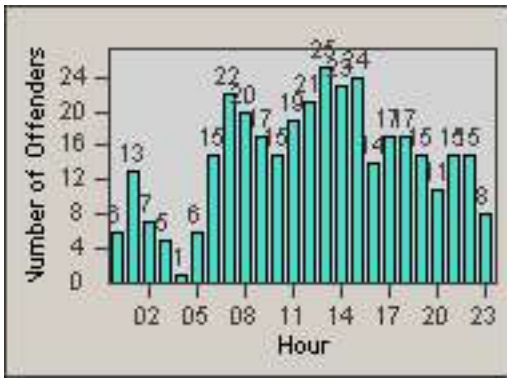

Redflex Redlight Offender Statistics

CONTRACT: Santa Clarita
 DATE FROM: 01-Jul-2013

LOCATION: SCL-BCSC-01 Bouquet Canyon / Seco Canyon
 DATE TO: 30-Sep-2013

LANE 1

LANE 2

LANE 3

Redflex Redlight Offender Statistics

CONTRACT: Santa Clarita
 DATE FROM: 01-Jul-2013

LOCATION: SCL-BCSC-01 Bouquet Canyon / Seco Canyon
 DATE TO: 30-Sep-2013

LANE 4

LANE TOTAL

Redflex Redlight Offender Statistics

CONTRACT: Santa Clarita
 DATE FROM: 01-Jul-2013