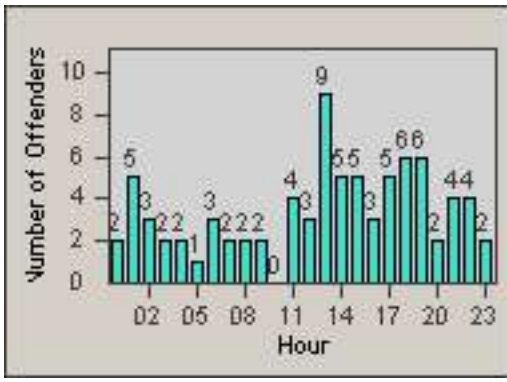

CONTRACT: Santa Clarita
 DATE FROM: 01-Jul-2013

LOCATION: SCL-BCNR-01 Bouquet Canyon Road
 DATE TO: 30-Sep-2013

LANE 4

LANE TOTAL

Redflex Redlight Offender Statistics

CONTRACT: Santa Clarita **LOCATION:** SCL-BCNR-01 Bouquet Canyon Road
DATE FROM: 01-Jul-2013 **DATE TO:** 30-Sep-2013

Redflex Redlight Offender Statistics

CONTRACT: Santa Clarita
 DATE FROM: 01-Jul-2013

LOCATION: SCL-BCSC-01 Bouquet Canyon / Seco Canyon
 DATE TO: 30-Sep-2013

LANE 1

LANE 2

LANE 3

Redflex Redlight Offender Statistics