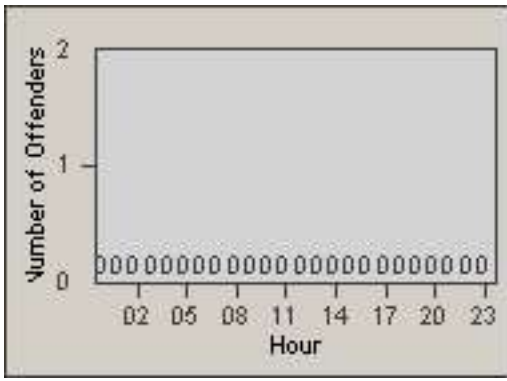

DATE TO: 30-Sep-2013

LANE 1

LANE 2

LANE 3

Redflex Redlight Offender Statistics

CONTRACT: Santa Clarita
 DATE FROM: 01-Jul-2013

LOCATION: SCL-NRMB-01 McBean Pkwy / Newhall Ranch Rd
 DATE TO: 30-Sep-2013

LANE 4