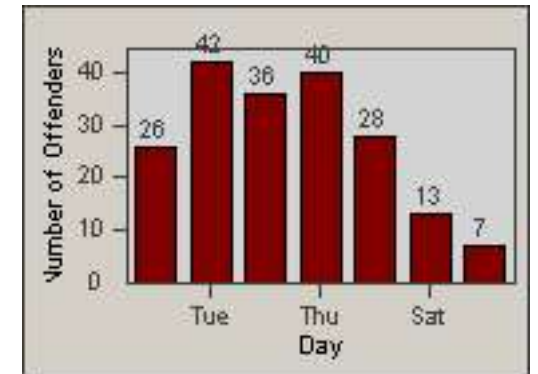

Redflex Redlight Offender Statistics

CONTRACT: Santa Clarita

LOCATION: SCL-VAMB-01 Valencia Blvd.

DATE FROM: 01-Jul-2013

DATE TO: 30-Sep-2013

LANE 1

LANE 2

LANE 3