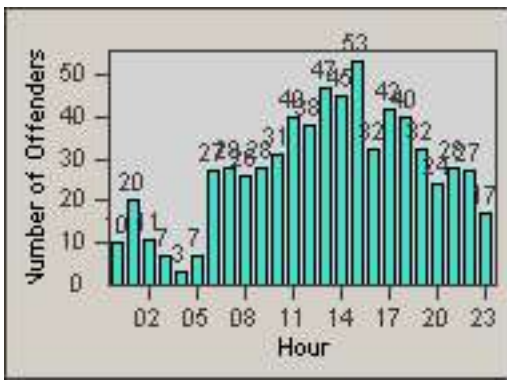

Redflex Redlight Offender Statistics

CONTRACT: Santa Clarita
 DATE FROM: 01-Jul-2013

LOCATION: SCL-BCSC-01 Bouquet Canyon / Seco Canyon
 DATE TO: 30-Sep-2013

LANE 1

LANE 2

LANE 3

Redflex Redlight Offender Statistics

CONTRACT: Santa Clarita
 DATE FROM: 01-Jul-2013

LOCATION: SCL-BCSC-01 Bouquet Canyon / Seco Canyon
 DATE TO: 30-Sep-2013

LANE 4

LANE TOTAL

Redflex Redlight Offender Statistics

CONTRACT: Santa Clarita
 DATE FROM: 01-Jul-2013