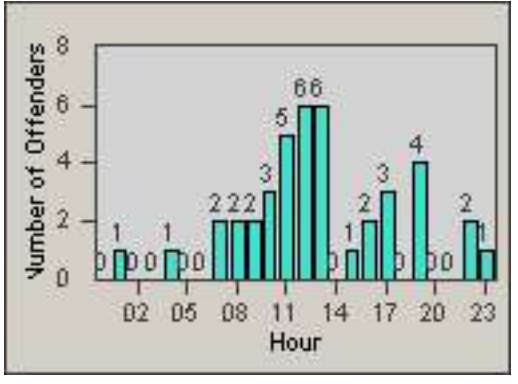

Redflex Redlight Offender Statistics

CONTRACT: Santa Clarita
DATE FROM: 01-Jul-2013

LOCATION: SCL-WCSC-03 Whites Canyon Rd / Soledad Canyon Rd
DATE TO: 30-Sep-2013

LANE 1

LANE 2

LANE 3