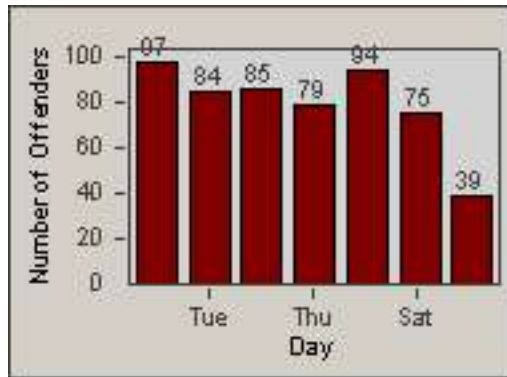

CONTRACT: Santa Clarita
 DATE FROM: 01-Jul-2013

LOCATION: SCL-BCNR-01 Bouquet Canyon Road
 DATE TO: 30-Sep-2013

LANE 4

LANE TOTAL

Redflex Redlight Offender Statistics

CONTRACT: Santa Clarita **LOCATION:** SCL-BCNR-01 Bouquet Canyon Road
DATE FROM: 01-Jul-2013 **DATE TO:** 30-Sep-2013