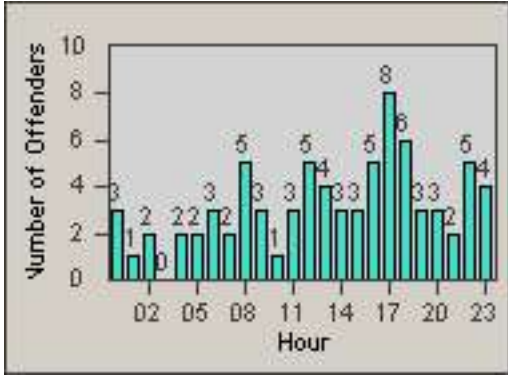

Redflex Redlight Offender Statistics

CONTRACT: Santa Clarita
DATE FROM: 01-Jul-2013

LOCATION: SCL-MMMB-01 McBean Pkwy / Magic Mtn Pkwy
DATE TO: 30-Sep-2013

LANE 1

LANE 2

LANE 3