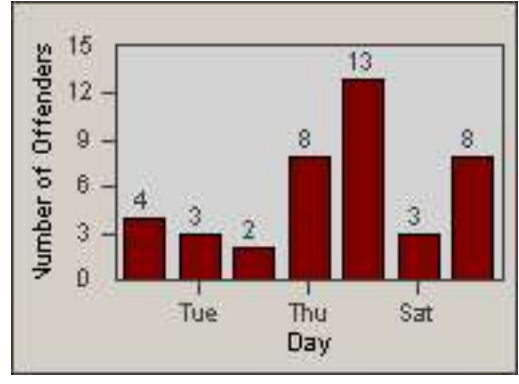

Redflex Redlight Offender Statistics

CONTRACT: Santa Clarita
DATE FROM: 01-Jul-2013

LOCATION: SCL-WCSC-03 Whites Canyon Rd / Soledad Canyon Rd
DATE TO: 30-Sep-2013

LANE 1

LANE 2

LANE 3