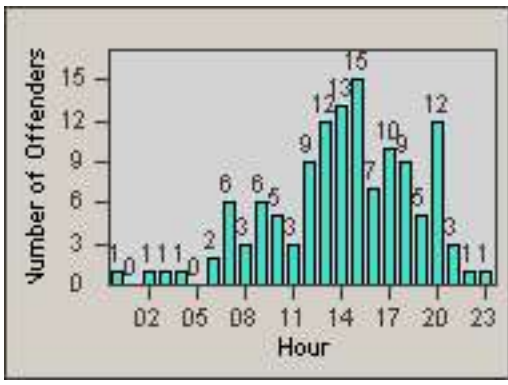

Redflex Redlight Offender Statistics

CONTRACT: Santa Clarita
DATE FROM: 01-Jul-2013

LOCATION: SCL-WCSC-01 Soledad Canyon Rd / Whites Canyon Rd
DATE TO: 30-Sep-2013

LANE 1

LANE 2