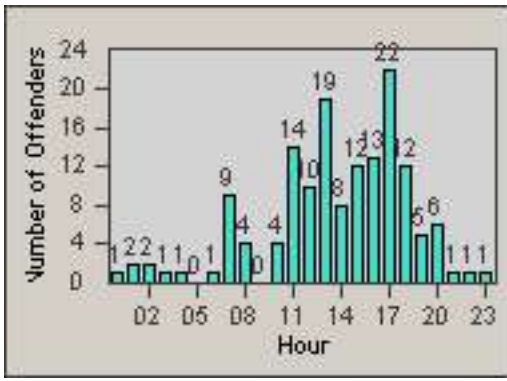

Redflex Redlight Offender Statistics

CONTRACT: Santa Clarita
DATE FROM: 01-Jul-2013

LOCATION: SCL-NRBC-01 Bouquet Canyon Road
DATE TO: 30-Sep-2013

LANE 1

LANE 2

LANE 3