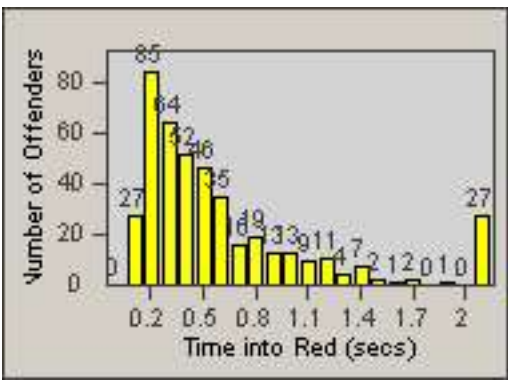

Redflex Redlight Offender Statistics

CONTRACT: Santa Clarita
DATE FROM: 01-Jul-2013

LOCATION: SCL-NRBC-01 Bouquet Canyon Road
DATE TO: 30-Sep-2013

LANE 4

LANE TOTAL