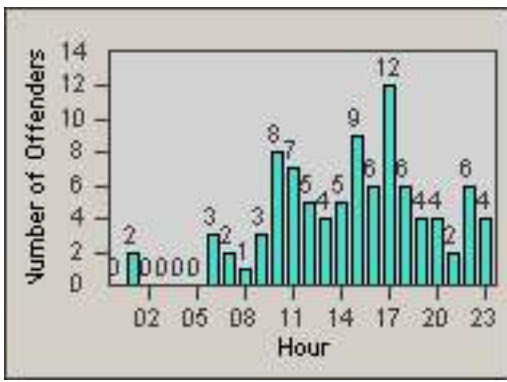

Redflex Redlight Offender Statistics

CONTRACT: Santa Clarita
 DATE FROM: 01-Jul-2013

LOCATION: SCL-BCSC-01 Bouquet Canyon / Seco Canyon
 DATE TO: 30-Sep-2013

LANE 1

LANE 2

LANE 3

Redflex Redlight Offender Statistics

CONTRACT: Santa Clarita
 DATE FROM: 01-Jul-2013

LOCATION: SCL-BCSC-01 Bouquet Canyon / Seco Canyon
 DATE TO: 30-Sep-2013

LANE 4

LANE TOTAL

Redflex Redlight Offender Statistics

CONTRACT: Santa Clarita
 DATE FROM: 01-Jul-2013