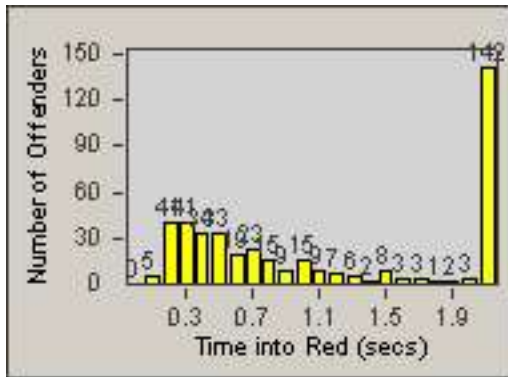

LANE 4

LANE TOTAL

Redflex Redlight Offender Statistics

CONTRACT: Santa Clarita
 DATE FROM: 01-Jul-2013

LOCATION: SCL-WCSC-01 Soledad Canyon Rd / Whites Canyon Rd
 DATE TO: 30-Sep-2013

Redflex Redlight Offender Statistics

CONTRACT: Santa Clarita
 DATE FROM: 01-Jul-2013

LOCATION: SCL-WCSC-03 Whites Canyon Rd / Soledad Canyon Rd
 DATE TO: 30-Sep-2013

LANE 1

LANE 2

LANE 3

Redflex Redlight Offender Statistics

CONTRACT: Santa Clarita
 DATE FROM: 01-Jul-2013