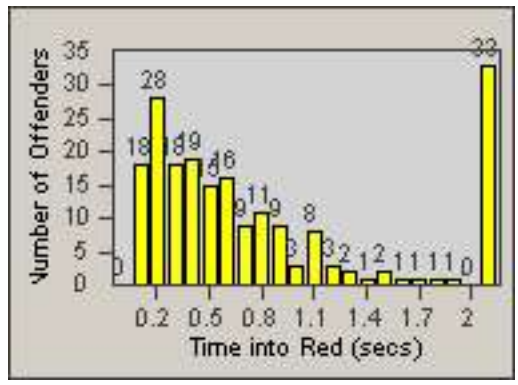

Redflex Redlight Offender Statistics

CONTRACT: Santa Clarita
 DATE FROM: 01-Jul-2013

LOCATION: SCL-BCNR-01 Bouquet Canyon Road
 DATE TO: 30-Sep-2013

LANE 1

LANE 2

LANE 3

Redflex Redlight Offender Statistics