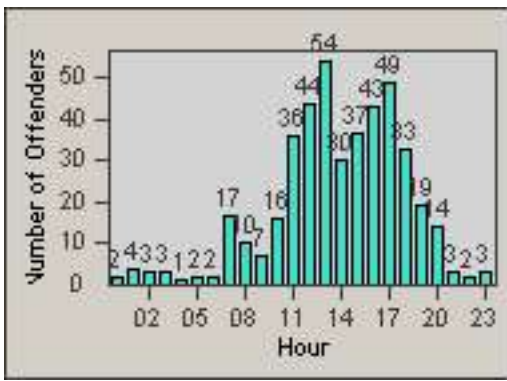

Redflex Redlight Offender Statistics

CONTRACT: Santa Clarita
DATE FROM: 01-Jul-2013

LOCATION: SCL-NRBC-01 Bouquet Canyon Road
DATE TO: 30-Sep-2013

LANE 4

LANE TOTAL