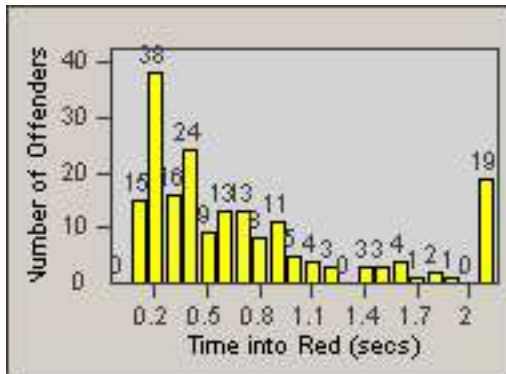

CONTRACT: Santa Clarita
 DATE FROM: 01-Jul-2013

LOCATION: SCL-OVLY-01 Orchard Village Dr / Lyons
 DATE TO: 30-Sep-2013

LANE 4

LANE TOTAL

Redflex Redlight Offender Statistics

CONTRACT: Santa Clarita

LOCATION: SCL-VAMB-01 Valencia Blvd.

DATE FROM: 01-Jul-2013

DATE TO: 30-Sep-2013

LANE 1

LANE 2

LANE 3

Redflex Redlight Offender Statistics

CONTRACT: Santa Clarita
 DATE FROM: 01-Jul-2013

LOCATION: SCL-VAMB-01 Valencia Blvd.
 DATE TO: 30-Sep-2013