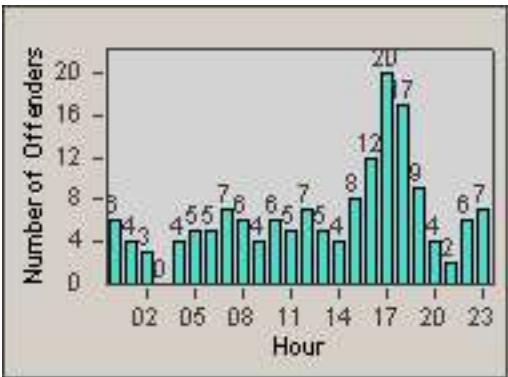

LANE 4

LANE TOTAL

Redflex Redlight Offender Statistics

CONTRACT: Santa Clarita
 DATE FROM: 01-Jul-2013

LOCATION: SCL-MMMB-01 McBean Pkwy / Magic Mtn Pkwy
 DATE TO: 30-Sep-2013

Redflex Redlight Offender Statistics