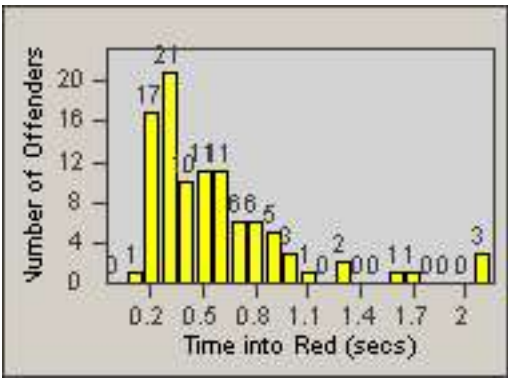

Redflex Redlight Offender Statistics

CONTRACT: Santa Clarita

LOCATION: SCL-NRMB-01 McBean Pkwy / Newhall Ranch Rd

DATE FROM: 01-Jul-2013

DATE TO: 30-Sep-2013

LANE 1

LANE 2

LANE 3