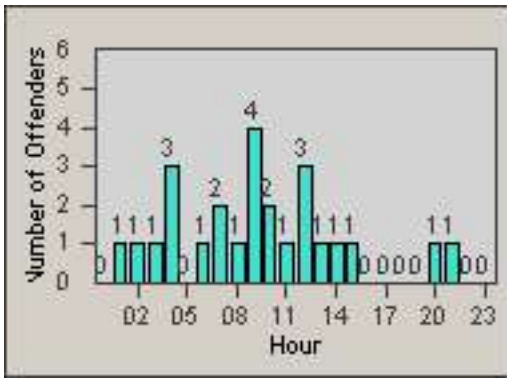

LANE 4

LANE TOTAL

Redflex Redlight Offender Statistics

CONTRACT: Santa Clarita
 DATE FROM: 01-Jul-2013

LOCATION: SCL-VAMB-03 Valencia Blvd.
 DATE TO: 30-Sep-2013

LANE 1

LANE 2

LANE 3

Redflex Redlight Offender Statistics

CONTRACT: Santa Clarita LOCATION: SCL-VAMB-03 Valencia Blvd.
 DATE FROM: 01-Jul-2013 DATE TO: 30-Sep-2013

LANE 4

LANE TOTAL

Redflex Redlight Offender Statistics

CONTRACT: Santa Clarita
 DATE FROM: 01-Jul-2013