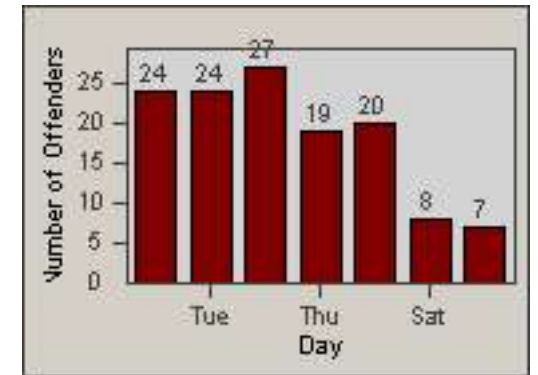

Redflex Redlight Offender Statistics

CONTRACT: Santa Clarita

LOCATION: SCL-VAMB-01 Valencia Blvd.

DATE FROM: 01-Jul-2013

DATE TO: 30-Sep-2013

LANE 1