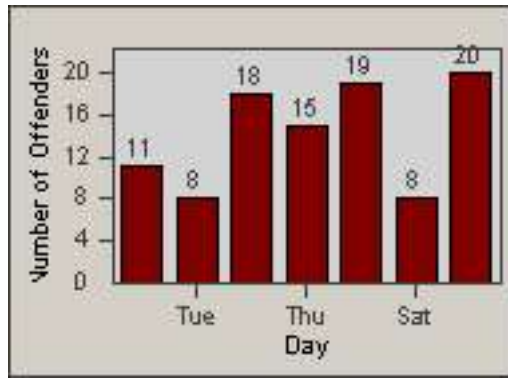

Redflex Redlight Offender Statistics

CONTRACT: Santa Clarita

LOCATION: SCL-NRMB-01 McBean Pkwy / Newhall Ranch Rd

DATE FROM: 01-Jul-2013

DATE TO: 30-Sep-2013

LANE 1

LANE 2

LANE 3