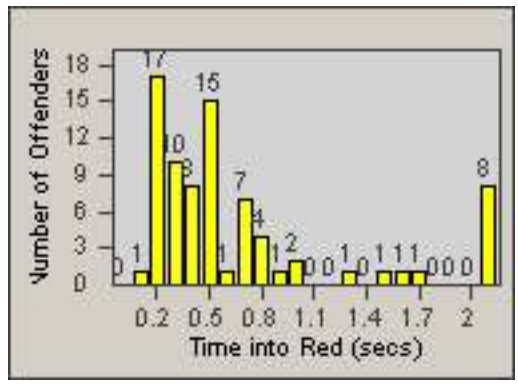

Redflex Redlight Offender Statistics

CONTRACT: Santa Clarita
DATE FROM: 01-Jul-2013

LOCATION: SCL-MMMB-01 McBean Pkwy / Magic Mtn Pkwy
DATE TO: 30-Sep-2013

LANE 1

LANE 2