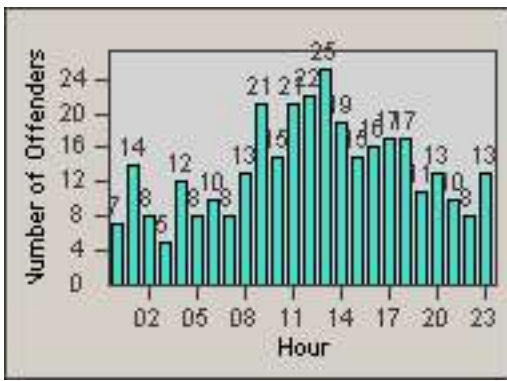

Redflex Redlight Offender Statistics

CONTRACT: Santa Clarita LOCATION: SCL-VAMB-03 Valencia Blvd.
 DATE FROM: 01-Jul-2013 DATE TO: 30-Sep-2013

LANE 4

LANE TOTAL

Redflex Redlight Offender Statistics

CONTRACT: Santa Clarita
 DATE FROM: 01-Jul-2013