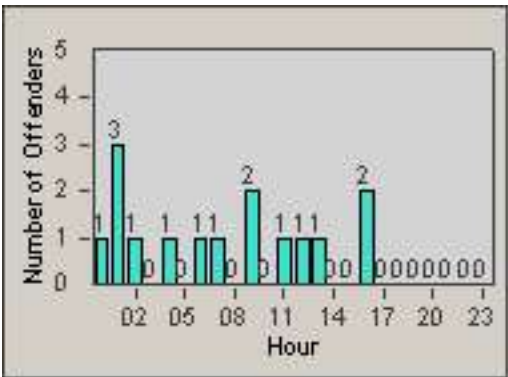

Redflex Redlight Offender Statistics

CONTRACT: Santa Clarita
 DATE FROM: 01-Jul-2013

LOCATION: SCL-BCNR-01 Bouquet Canyon Road
 DATE TO: 30-Sep-2013

LANE 1

LANE 2

LANE 3

Redflex Redlight Offender Statistics

CONTRACT: Santa Clarita
 DATE FROM: 01-Jul-2013

LOCATION: SCL-BCNR-01 Bouquet Canyon Road
 DATE TO: 30-Sep-2013

LANE 4

LANE TOTAL

Redflex Redlight Offender Statistics

CONTRACT: Santa Clarita **LOCATION:** SCL-BCNR-01 Bouquet Canyon Road
DATE FROM: 01-Jul-2013 **DATE TO:** 30-Sep-2013