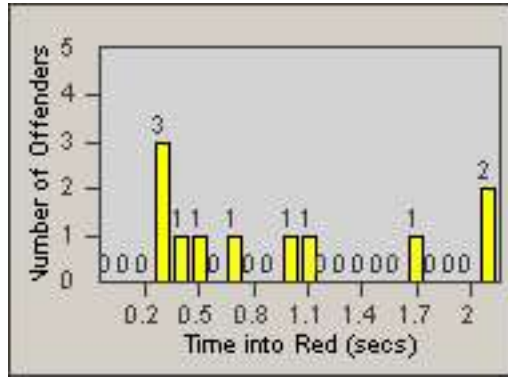

LANE 4

LANE TOTAL

Redflex Redlight Offender Statistics

CONTRACT: Santa Clarita
 DATE FROM: 01-Jul-2013

LOCATION: SCL-WCSC-01 Soledad Canyon Rd / Whites Canyon Rd
 DATE TO: 30-Sep-2013

Redflex Redlight Offender Statistics

CONTRACT: Santa Clarita
 DATE FROM: 01-Jul-2013

LOCATION: SCL-WCSC-03 Whites Canyon Rd / Soledad Canyon Rd
 DATE TO: 30-Sep-2013

LANE 1

LANE 2

LANE 3

Redflex Redlight Offender Statistics

CONTRACT: Santa Clarita
 DATE FROM: 01-Jul-2013

LOCATION: SCL-WCSC-03 Whites Canyon Rd / Soledad Canyon Rd
 DATE TO: 30-Sep-2013

LANE 4

LANE TOTAL

Redflex Redlight Offender Statistics

CONTRACT: Santa Clarita
 DATE FROM: 01-Jul-2013

LOCATION: SCL-WCSC-03 Whites Canyon Rd / Soledad Canyon Rd
 DATE TO: 30-Sep-2013