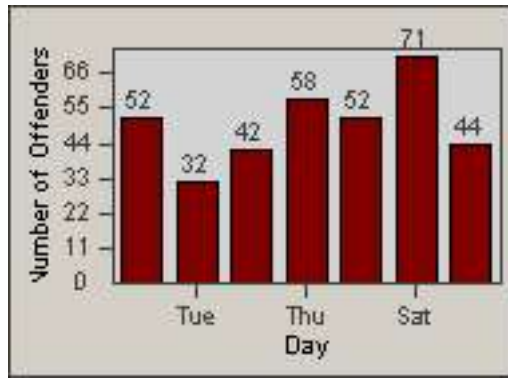

Redflex Redlight Offender Statistics

CONTRACT: Santa Clarita
 DATE FROM: 01-Jul-2013

LOCATION: SCL-BCSC-01 Bouquet Canyon / Seco Canyon
 DATE TO: 30-Sep-2013

LANE 1

LANE 2

LANE 3

Redflex Redlight Offender Statistics

CONTRACT: Santa Clarita
 DATE FROM: 01-Jul-2013

LOCATION: SCL-BCSC-01 Bouquet Canyon / Seco Canyon
 DATE TO: 30-Sep-2013

LANE 4

LANE TOTAL

Redflex Redlight Offender Statistics

CONTRACT: Santa Clarita
 DATE FROM: 01-Jul-2013