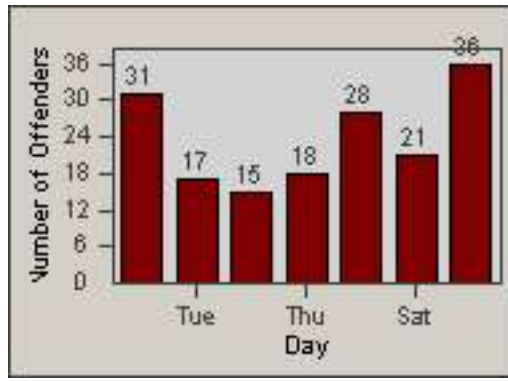

LANE 4

LANE TOTAL

Redflex Redlight Offender Statistics

CONTRACT: Santa Clarita
 DATE FROM: 01-Jul-2013

LOCATION: SCL-VAMB-03 Valencia Blvd.
 DATE TO: 30-Sep-2013

LANE 1

LANE 2

LANE 3