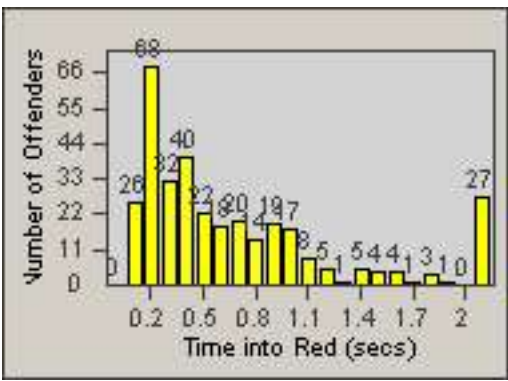

DATE FROM: 01-Jul-2013

DATE TO: 30-Sep-2013

LANE 1

LANE 2

LANE 3

Redflex Redlight Offender Statistics

CONTRACT: Santa Clarita
 DATE FROM: 01-Jul-2013

LOCATION: SCL-VAMB-01 Valencia Blvd.
 DATE TO: 30-Sep-2013

LANE 4

LANE TOTAL

Redflex Redlight Offender Statistics

CONTRACT: Santa Clarita
 DATE FROM: 01-Jul-2013

LOCATION: SCL-VAMB-03 Valencia Blvd.
 DATE TO: 30-Sep-2013

LANE 1

LANE 2

LANE 3