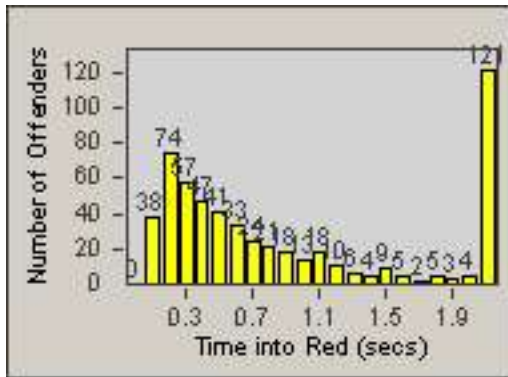

CONTRACT: Santa Clarita
 DATE FROM: 01-Jul-2013

LOCATION: SCL-BCNR-01 Bouquet Canyon Road
 DATE TO: 30-Sep-2013

LANE 4

LANE TOTAL

Redflex Redlight Offender Statistics

CONTRACT: Santa Clarita **LOCATION:** SCL-BCNR-01 Bouquet Canyon Road
DATE FROM: 01-Jul-2013 **DATE TO:** 30-Sep-2013

Redflex Redlight Offender Statistics

CONTRACT: Santa Clarita
 DATE FROM: 01-Jul-2013

LOCATION: SCL-BCSC-01 Bouquet Canyon / Seco Canyon
 DATE TO: 30-Sep-2013

LANE 1

LANE 2

LANE 3

Redflex Redlight Offender Statistics