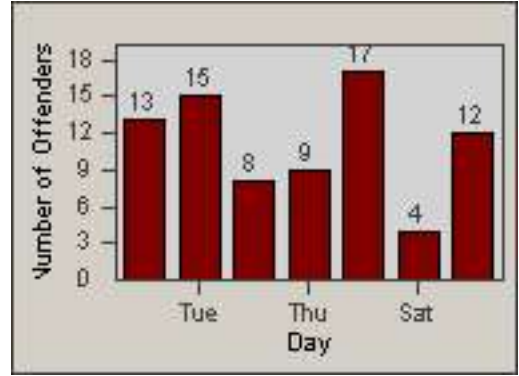

Redflex Redlight Offender Statistics

CONTRACT: Santa Clarita
DATE FROM: 01-Jul-2013

LOCATION: SCL-MMMB-01 McBean Pkwy / Magic Mtn Pkwy
DATE TO: 30-Sep-2013

LANE 1

LANE 2

LANE 3