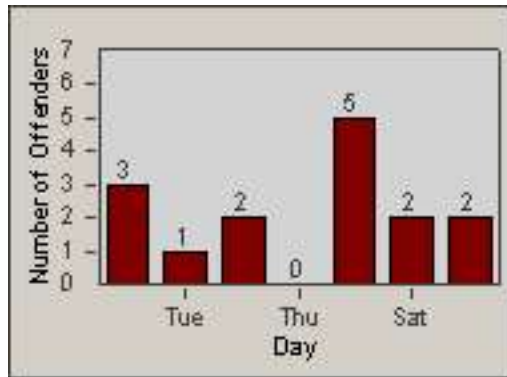

Redflex Redlight Offender Statistics

CONTRACT: Santa Clarita
 DATE FROM: 01-Jul-2013

LOCATION: SCL-BCNR-01 Bouquet Canyon Road
 DATE TO: 30-Sep-2013

LANE 1

LANE 2

LANE 3

Redflex Redlight Offender Statistics

CONTRACT: Santa Clarita
 DATE FROM: 01-Jul-2013

LOCATION: SCL-BCNR-01 Bouquet Canyon Road
 DATE TO: 30-Sep-2013

LANE 4

LANE TOTAL

Redflex Redlight Offender Statistics

CONTRACT: Santa Clarita **LOCATION:** SCL-BCNR-01 Bouquet Canyon Road
DATE FROM: 01-Jul-2013 **DATE TO:** 30-Sep-2013