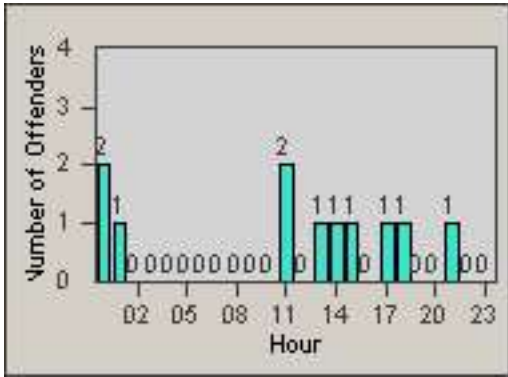

Redflex Redlight Offender Statistics

CONTRACT: Santa Clarita
DATE FROM: 01-Jul-2013

LOCATION: SCL-WCSC-03 Whites Canyon Rd / Soledad Canyon Rd
DATE TO: 30-Sep-2013

LANE 4

LANE TOTAL