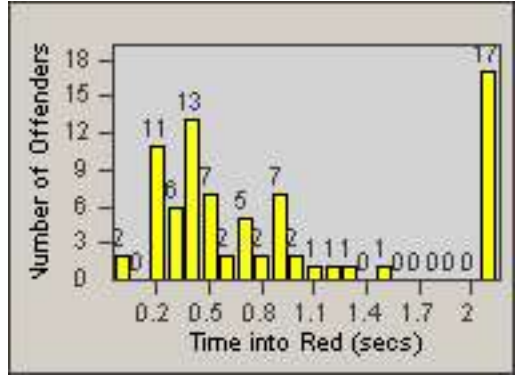

Redflex Redlight Offender Statistics

CONTRACT: Santa Clarita
DATE FROM: 01-Jul-2013

LOCATION: SCL-MMMB-01 McBean Pkwy / Magic Mtn Pkwy
DATE TO: 30-Sep-2013

LANE 1

LANE 2

LANE 3