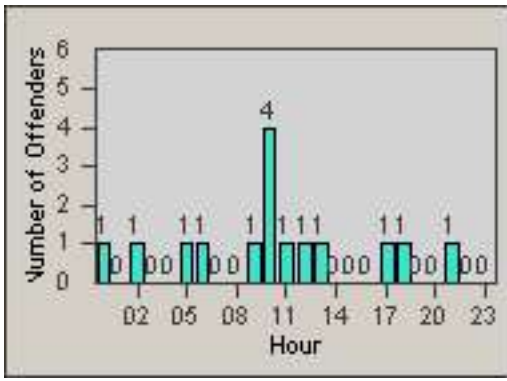

Redflex Redlight Offender Statistics

CONTRACT: Santa Clarita
DATE FROM: 01-Jul-2013

LOCATION: SCL-NRBC-01 Bouquet Canyon Road
DATE TO: 30-Sep-2013

LANE 4