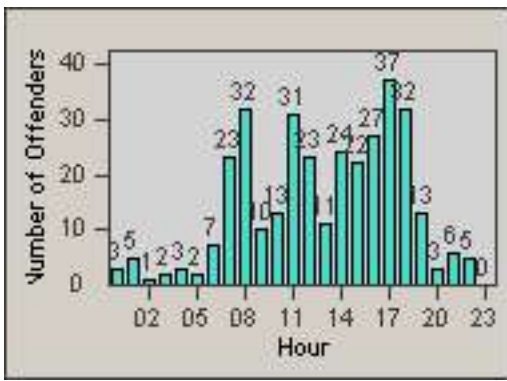

DATE FROM: 01-Jul-2013

DATE TO: 30-Sep-2013

LANE 1

LANE 2

LANE 3

Redflex Redlight Offender Statistics

CONTRACT: Santa Clarita
 DATE FROM: 01-Jul-2013

LOCATION: SCL-VAMB-01 Valencia Blvd.
 DATE TO: 30-Sep-2013

LANE 4

LANE TOTAL

Redflex Redlight Offender Statistics

CONTRACT: Santa Clarita
 DATE FROM: 01-Jul-2013

LOCATION: SCL-VAMB-03 Valencia Blvd.
 DATE TO: 30-Sep-2013

LANE 1

LANE 2

LANE 3