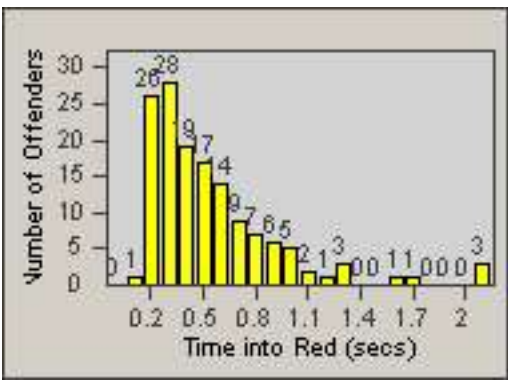

DATE TO: 30-Sep-2013

LANE 1

LANE 2

LANE 3

Redflex Redlight Offender Statistics

CONTRACT: Santa Clarita
 DATE FROM: 01-Jul-2013

LOCATION: SCL-NRMB-01 McBean Pkwy / Newhall Ranch Rd
 DATE TO: 30-Sep-2013

LANE 4

LANE TOTAL

Redflex Redlight Offender Statistics

CONTRACT: Santa Clarita
 DATE FROM: 01-Jul-2013

LOCATION: SCL-OVLY-01 Orchard Village Dr / Lyons
 DATE TO: 30-Sep-2013

LANE 1

LANE 2

LANE 3

Redflex Redlight Offender Statistics