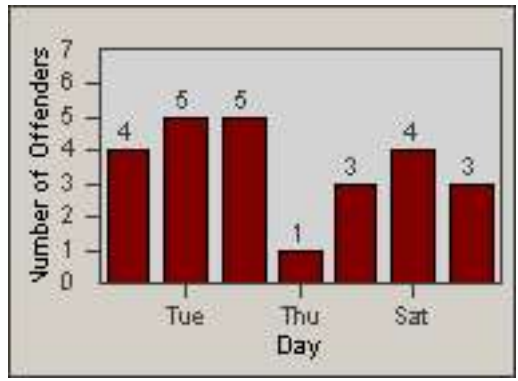

LANE 4

LANE TOTAL

Redflex Redlight Offender Statistics

CONTRACT: Santa Clarita
 DATE FROM: 01-Jul-2013

LOCATION: SCL-VAMB-03 Valencia Blvd.
 DATE TO: 30-Sep-2013

LANE 1

LANE 2

LANE 3

Redflex Redlight Offender Statistics

CONTRACT: Santa Clarita LOCATION: SCL-VAMB-03 Valencia Blvd.
 DATE FROM: 01-Jul-2013 DATE TO: 30-Sep-2013

LANE 4

LANE TOTAL

Redflex Redlight Offender Statistics

CONTRACT: Santa Clarita
 DATE FROM: 01-Jul-2013