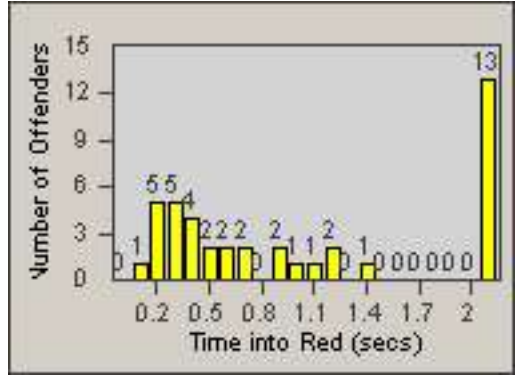

LANE 4

LANE TOTAL

Redflex Redlight Offender Statistics

CONTRACT: Santa Clarita
 DATE FROM: 01-Jul-2013

LOCATION: SCL-WCSC-01 Soledad Canyon Rd / Whites Canyon Rd
 DATE TO: 30-Sep-2013

Redflex Redlight Offender Statistics

CONTRACT: Santa Clarita
 DATE FROM: 01-Jul-2013

LOCATION: SCL-WCSC-03 Whites Canyon Rd / Soledad Canyon Rd
 DATE TO: 30-Sep-2013

LANE 1

LANE 2

LANE 3

Redflex Redlight Offender Statistics

CONTRACT: Santa Clarita
 DATE FROM: 01-Jul-2013