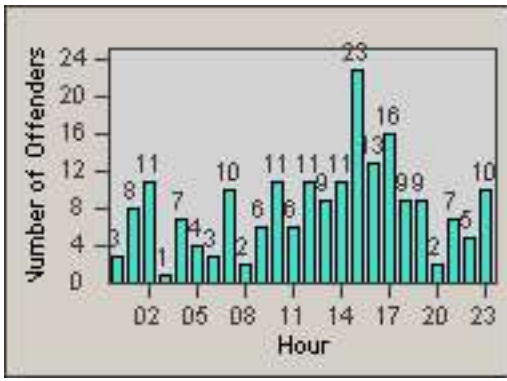

LANE TOTAL

Redflex Redlight Offender Statistics

CONTRACT: Santa Clarita
 DATE FROM: 01-Jul-2013

LOCATION: SCL-OVLY-01 Orchard Village Dr / Lyons
 DATE TO: 30-Sep-2013

LANE 1

LANE 2

LANE 3

Redflex Redlight Offender Statistics