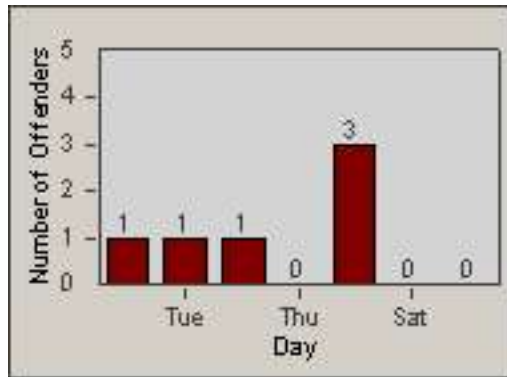

Redflex Redlight Offender Statistics

CONTRACT: Santa Clarita
DATE FROM: 01-Jul-2013

LOCATION: SCL-WCSC-03 Whites Canyon Rd / Soledad Canyon Rd
DATE TO: 30-Sep-2013

LANE 4