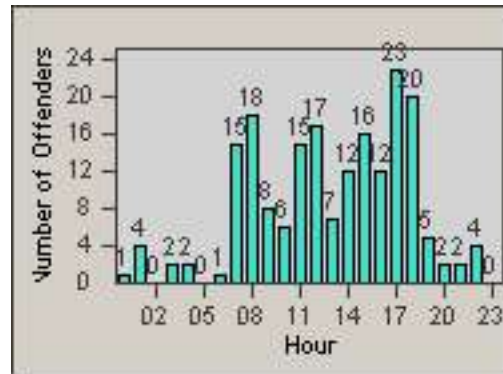

CONTRACT: Santa Clarita
 DATE FROM: 01-Jul-2013

LOCATION: SCL-OVLY-01 Orchard Village Dr / Lyons
 DATE TO: 30-Sep-2013

LANE 4

LANE TOTAL

Redflex Redlight Offender Statistics

CONTRACT: Santa Clarita

LOCATION: SCL-VAMB-01 Valencia Blvd.

DATE FROM: 01-Jul-2013

DATE TO: 30-Sep-2013

LANE 1

LANE 2

LANE 3

Redflex Redlight Offender Statistics

CONTRACT: Santa Clarita
 DATE FROM: 01-Jul-2013

LOCATION: SCL-VAMB-01 Valencia Blvd.
 DATE TO: 30-Sep-2013