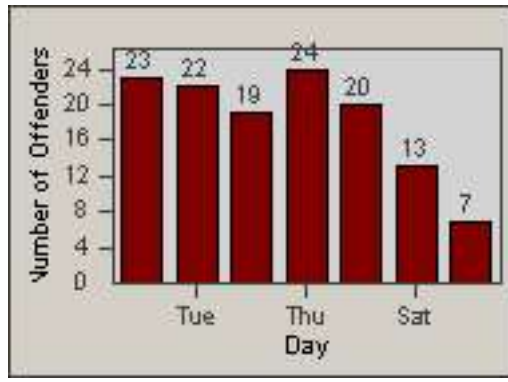

LANE TOTAL

Redflex Redlight Offender Statistics

CONTRACT: Santa Clarita
 DATE FROM: 01-Jul-2013

LOCATION: SCL-OVLY-01 Orchard Village Dr / Lyons
 DATE TO: 30-Sep-2013

LANE 1

LANE 2

LANE 3

Redflex Redlight Offender Statistics