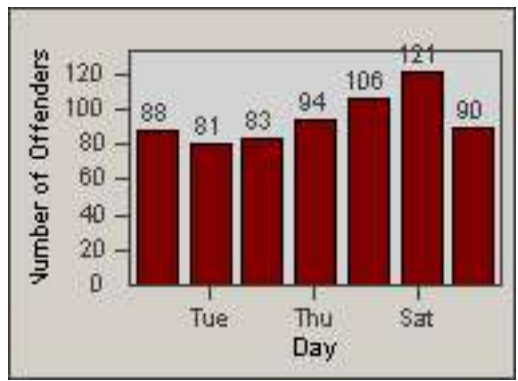

Redflex Redlight Offender Statistics

CONTRACT: Santa Clarita
DATE FROM: 01-Jul-2013

LOCATION: SCL-BCSC-01 Bouquet Canyon / Seco Canyon
DATE TO: 30-Sep-2013

LANE 4

LANE TOTAL