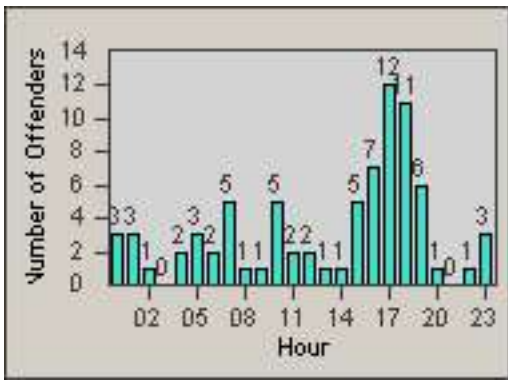

Redflex Redlight Offender Statistics

CONTRACT: Santa Clarita
DATE FROM: 01-Jul-2013

LOCATION: SCL-MMMB-01 McBean Pkwy / Magic Mtn Pkwy
DATE TO: 30-Sep-2013

LANE 1

LANE 2