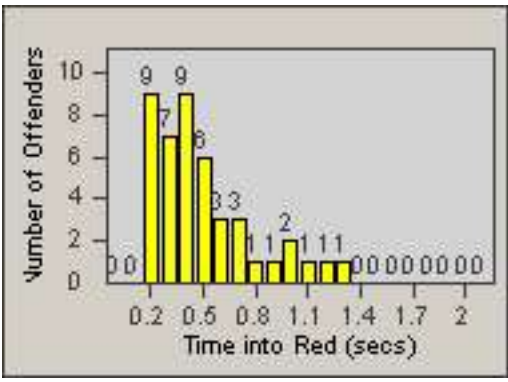

Redflex Redlight Offender Statistics

CONTRACT: Santa Clarita

LOCATION: SCL-NRMB-01 McBean Pkwy / Newhall Ranch Rd

DATE FROM: 01-Jul-2013

DATE TO: 30-Sep-2013

LANE 1