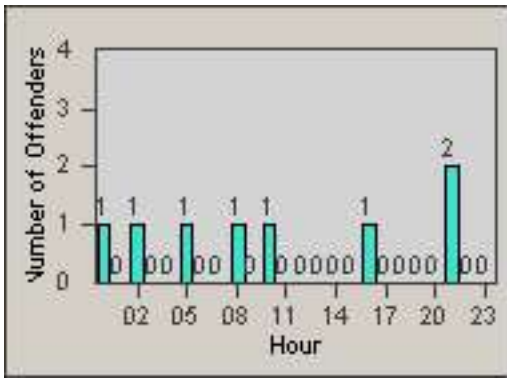

DATE FROM: 01-Jul-2013

DATE TO: 30-Sep-2013

LANE 1

LANE 2

LANE 3

Redflex Redlight Offender Statistics

CONTRACT: Santa Clarita
 DATE FROM: 01-Jul-2013

LOCATION: SCL-VAMB-01 Valencia Blvd.
 DATE TO: 30-Sep-2013

LANE 4

LANE TOTAL

Redflex Redlight Offender Statistics

CONTRACT: Santa Clarita
 DATE FROM: 01-Jul-2013

LOCATION: SCL-VAMB-03 Valencia Blvd.
 DATE TO: 30-Sep-2013

LANE 1

LANE 2

LANE 3