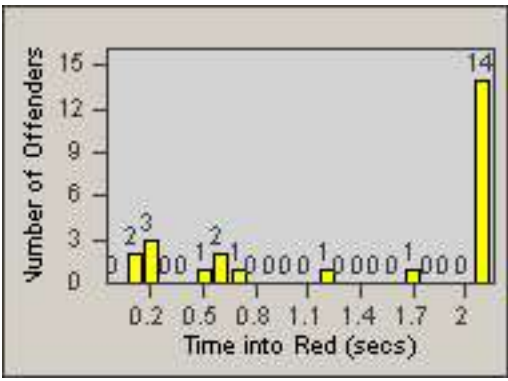

LANE 4

LANE TOTAL

Redflex Redlight Offender Statistics

CONTRACT: Santa Clarita
 DATE FROM: 01-Jul-2013

LOCATION: SCL-VAMB-03 Valencia Blvd.
 DATE TO: 30-Sep-2013

LANE 1

LANE 2

LANE 3

Redflex Redlight Offender Statistics

CONTRACT: Santa Clarita LOCATION: SCL-VAMB-03 Valencia Blvd.
 DATE FROM: 01-Jul-2013 DATE TO: 30-Sep-2013

LANE 4

LANE TOTAL

Redflex Redlight Offender Statistics

CONTRACT: Santa Clarita
 DATE FROM: 01-Jul-2013