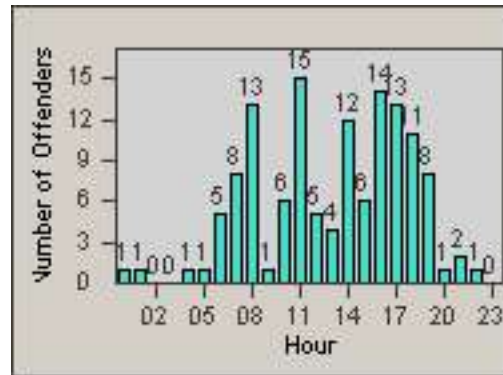

CONTRACT: Santa Clarita
 DATE FROM: 01-Jul-2013

LOCATION: SCL-OVLY-01 Orchard Village Dr / Lyons
 DATE TO: 30-Sep-2013

LANE 4

LANE TOTAL

Redflex Redlight Offender Statistics

CONTRACT: Santa Clarita

LOCATION: SCL-VAMB-01 Valencia Blvd.

DATE FROM: 01-Jul-2013

DATE TO: 30-Sep-2013

LANE 1

LANE 2

LANE 3

Redflex Redlight Offender Statistics

CONTRACT: Santa Clarita
 DATE FROM: 01-Jul-2013

LOCATION: SCL-VAMB-01 Valencia Blvd.
 DATE TO: 30-Sep-2013