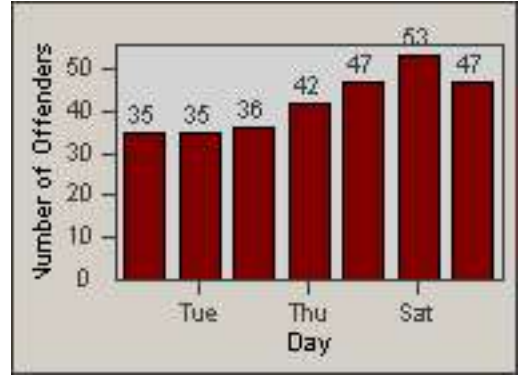

Redflex Redlight Offender Statistics

CONTRACT: Santa Clarita
DATE FROM: 01-Jul-2013

LOCATION: SCL-WCSC-01 Soledad Canyon Rd / Whites Canyon Rd
DATE TO: 30-Sep-2013

LANE 1

LANE 2

LANE 3