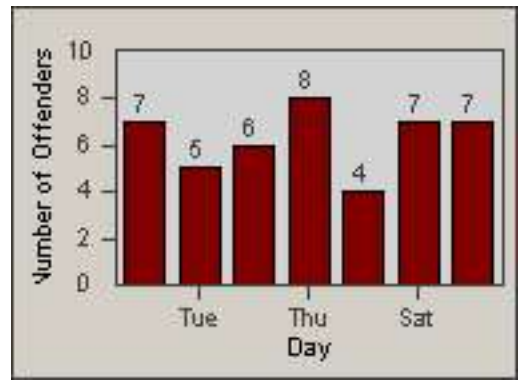

Redflex Redlight Offender Statistics

CONTRACT: Santa Clarita
DATE FROM: 01-Jul-2013

LOCATION: SCL-WCSC-03 Whites Canyon Rd / Soledad Canyon Rd
DATE TO: 30-Sep-2013

LANE 1

LANE 2