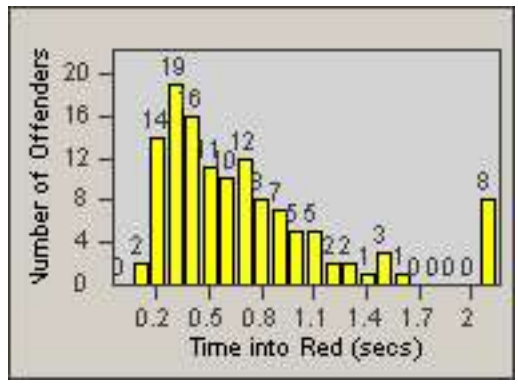

Redflex Redlight Offender Statistics

CONTRACT: Santa Clarita
DATE FROM: 01-Jul-2013

LOCATION: SCL-WCSC-01 Soledad Canyon Rd / Whites Canyon Rd
DATE TO: 30-Sep-2013

LANE 1

LANE 2