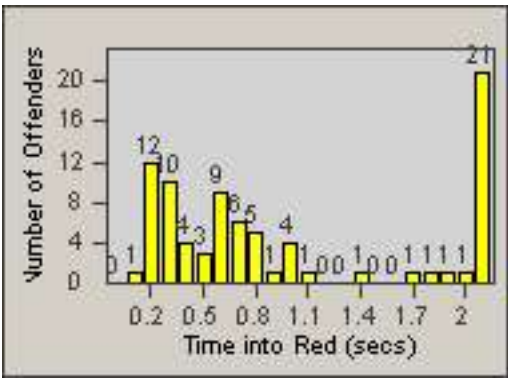

CONTRACT: Santa Clarita
 DATE FROM: 01-Jul-2013

LOCATION: SCL-BCNR-01 Bouquet Canyon Road
 DATE TO: 30-Sep-2013

LANE 4

LANE TOTAL

Redflex Redlight Offender Statistics

CONTRACT: Santa Clarita **LOCATION:** SCL-BCNR-01 Bouquet Canyon Road
DATE FROM: 01-Jul-2013 **DATE TO:** 30-Sep-2013

Redflex Redlight Offender Statistics

CONTRACT: Santa Clarita
 DATE FROM: 01-Jul-2013

LOCATION: SCL-BCSC-01 Bouquet Canyon / Seco Canyon
 DATE TO: 30-Sep-2013

LANE 1

LANE 2

LANE 3

Redflex Redlight Offender Statistics