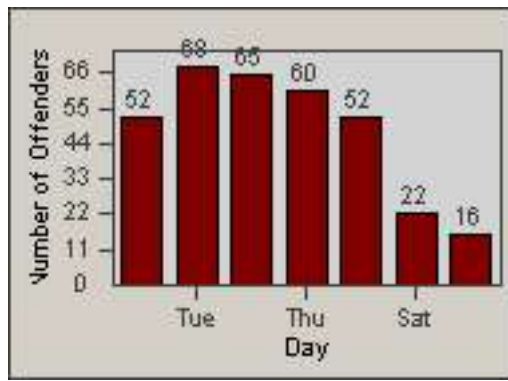

Redflex Redlight Offender Statistics

CONTRACT: Santa Clarita
DATE FROM: 01-Jul-2013

LOCATION: SCL-VAMB-01 Valencia Blvd.
DATE TO: 30-Sep-2013

LANE 4

LANE TOTAL