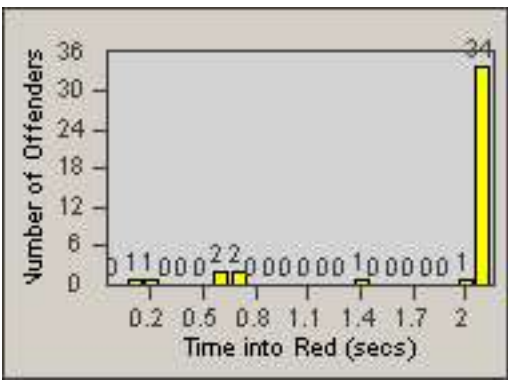

LANE 4

LANE TOTAL

Redflex Redlight Offender Statistics

CONTRACT: Santa Clarita
 DATE FROM: 01-Jul-2013

LOCATION: SCL-VAMB-03 Valencia Blvd.
 DATE TO: 30-Sep-2013

LANE 1

LANE 2

LANE 3

Redflex Redlight Offender Statistics

CONTRACT: Santa Clarita LOCATION: SCL-VAMB-03 Valencia Blvd.
 DATE FROM: 01-Jul-2013 DATE TO: 30-Sep-2013

LANE 4

LANE TOTAL

Redflex Redlight Offender Statistics

CONTRACT: Santa Clarita
 DATE FROM: 01-Jul-2013