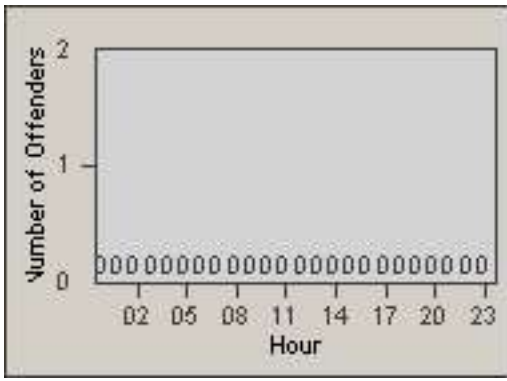

Redflex Redlight Offender Statistics

CONTRACT: Santa Clarita
DATE FROM: 01-Jul-2013

LOCATION: SCL-OVLY-01 Orchard Village Dr / Lyons
DATE TO: 30-Sep-2013

LANE 4