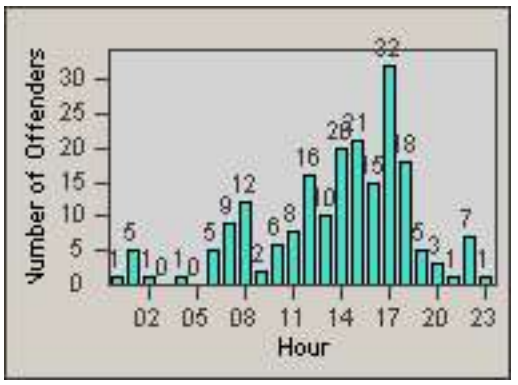

Redflex Redlight Offender Statistics

CONTRACT: Santa Clarita
 DATE FROM: 01-Jul-2013

LOCATION: SCL-BCNR-01 Bouquet Canyon Road
 DATE TO: 30-Sep-2013

LANE 1

LANE 2

LANE 3

Redflex Redlight Offender Statistics

CONTRACT: Santa Clarita
 DATE FROM: 01-Jul-2013

LOCATION: SCL-BCNR-01 Bouquet Canyon Road
 DATE TO: 30-Sep-2013

LANE 4

LANE TOTAL

Redflex Redlight Offender Statistics

CONTRACT: Santa Clarita **LOCATION:** SCL-BCNR-01 Bouquet Canyon Road
DATE FROM: 01-Jul-2013 **DATE TO:** 30-Sep-2013