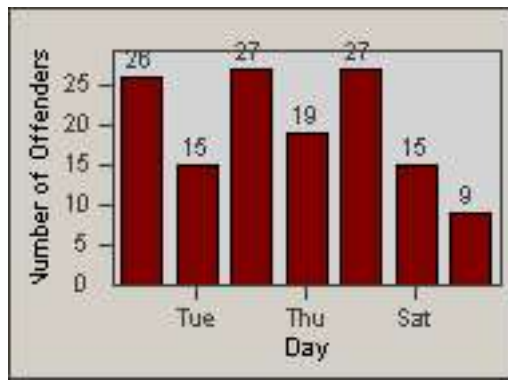

CONTRACT: Santa Clarita
 DATE FROM: 01-Jul-2013

LOCATION: SCL-NRBC-01 Bouquet Canyon Road
 DATE TO: 30-Sep-2013

LANE 1

LANE 2

LANE 3

Redflex Redlight Offender Statistics

CONTRACT: Santa Clarita
 DATE FROM: 01-Jul-2013