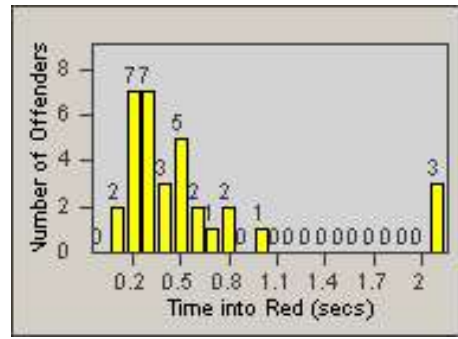

Redflex Redlight Offender Statistics

CONTRACT: Solana Beach
 DATE FROM: 1/Jul/2010

LOCATION: SOL-LOSH-01 Lomas Santa Fe / Solana Hills
 DATE TO: 31/Jul/2010

LANE 1

LANE 2

LANE 3

Redflex Redlight Offender Statistics