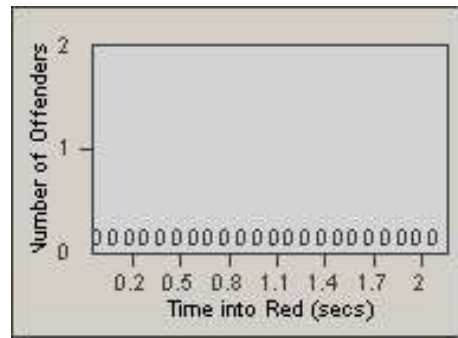

Redflex Redlight Offender Statistics

CONTRACT: Solana Beach
 DATE FROM: 1/Jul/2010

LOCATION: SOL-LOSH-01 Lomas Santa Fe / Solana Hills
 DATE TO: 31/Jul/2010

LANE 1

LANE 2

LANE 3

Redflex Redlight Offender Statistics