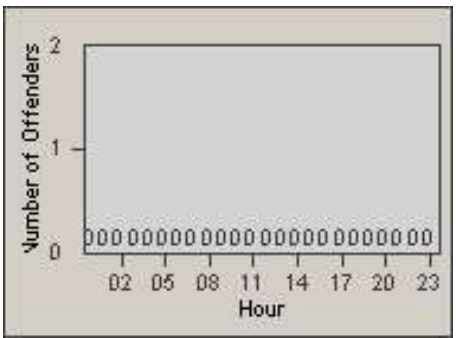

Redflex Redlight Offender Statistics

CONTRACT: Solana Beach
 DATE FROM: 1/Jul/2010

LOCATION: SOL-LOSH-01 Lomas Santa Fe / Solana Hills
 DATE TO: 31/Jul/2010

LANE 1

LANE 2

LANE 3

Redflex Redlight Offender Statistics