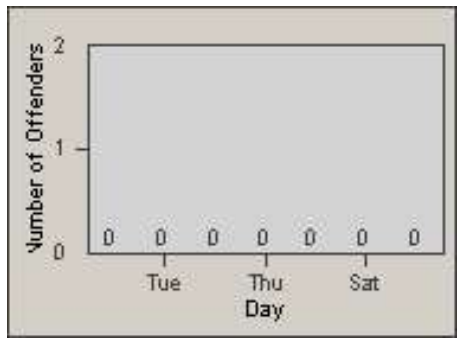

Redflex Redlight Offender Statistics

CONTRACT: Solana Beach
 DATE FROM: 1/Jul/2010

LOCATION: SOL-LOSH-01 Lomas Santa Fe / Solana Hills
 DATE TO: 31/Jul/2010

LANE 1

LANE 2

LANE 3

Redflex Redlight Offender Statistics