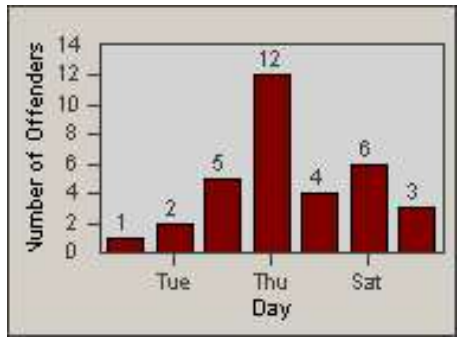

Redflex Redlight Offender Statistics

CONTRACT: Solana Beach
 DATE FROM: 1/Jul/2010

LOCATION: SOL-LOSH-01 Lomas Santa Fe / Solana Hills
 DATE TO: 31/Jul/2010

LANE 1

LANE 2

LANE 3

Redflex Redlight Offender Statistics