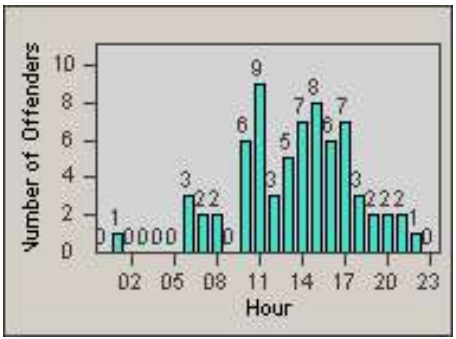

Redflex Redlight Offender Statistics

CONTRACT: Solana Beach
 DATE FROM: 1/Jul/2010

LOCATION: SOL-LOSH-01 Lomas Santa Fe / Solana Hills
 DATE TO: 31/Jul/2010

LANE 1

LANE 2

LANE 3

Redflex Redlight Offender Statistics