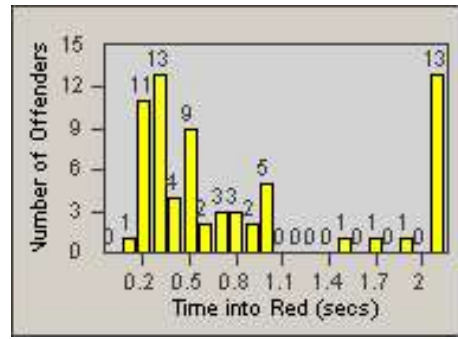

Redflex Redlight Offender Statistics

CONTRACT: Solana Beach
 DATE FROM: 1/Jul/2010

LOCATION: SOL-LOSH-01 Lomas Santa Fe / Solana Hills
 DATE TO: 31/Jul/2010

LANE 1

LANE 2

LANE 3

Redflex Redlight Offender Statistics