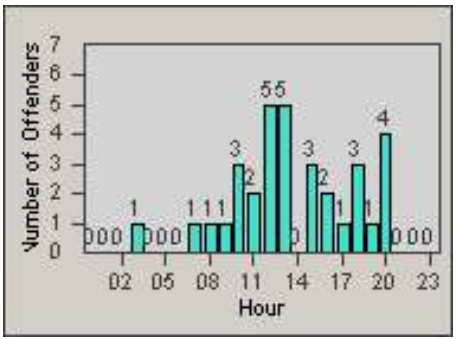

Redflex Redlight Offender Statistics

CONTRACT: Solana Beach
 DATE FROM: 1/Jul/2010

LOCATION: SOL-LOSH-01 Lomas Santa Fe / Solana Hills
 DATE TO: 31/Jul/2010

LANE 1

LANE 2

LANE 3

Redflex Redlight Offender Statistics