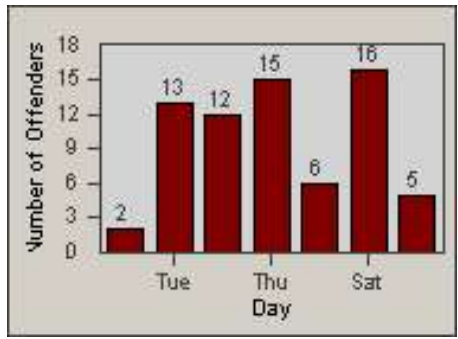

Redflex Redlight Offender Statistics

CONTRACT: Solana Beach
 DATE FROM: 1/Jul/2010

LOCATION: SOL-LOSH-01 Lomas Santa Fe / Solana Hills
 DATE TO: 31/Jul/2010

LANE 1

LANE 2

LANE 3

Redflex Redlight Offender Statistics