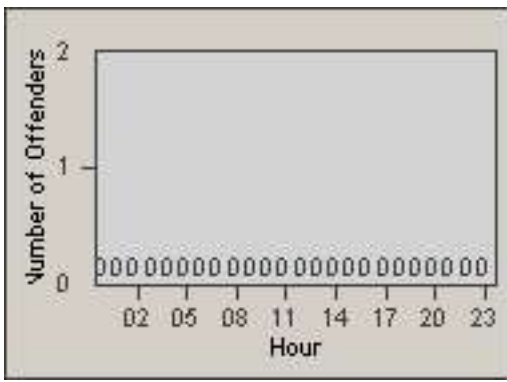

Redflex Redlight Offender Statistics

CONTRACT: South Gate
DATE FROM: 01-Oct-2010

LOCATION: SG-CATW-01 California
DATE TO: 31-Oct-2010

LANE 1

LANE 2

LANE 3