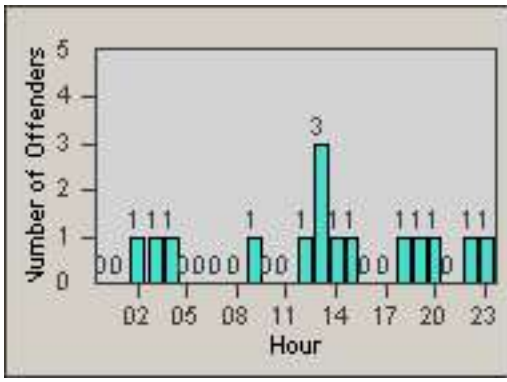

Redflex Redlight Offender Statistics

CONTRACT: South Gate
DATE FROM: 01-Oct-2010

LOCATION: SG-CATW-01 California
DATE TO: 31-Oct-2010

LANE 1