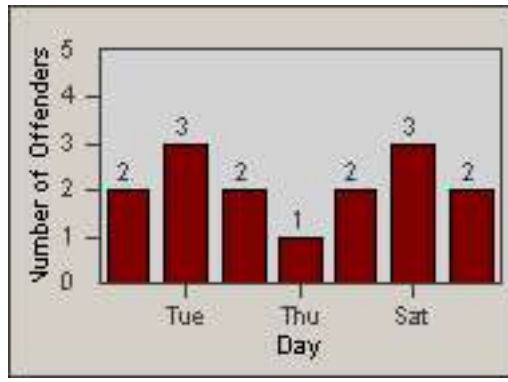

Redflex Redlight Offender Statistics

CONTRACT: South Gate
DATE FROM: 01-Oct-2010

LOCATION: SG-CATW-01 California
DATE TO: 31-Oct-2010

LANE 1