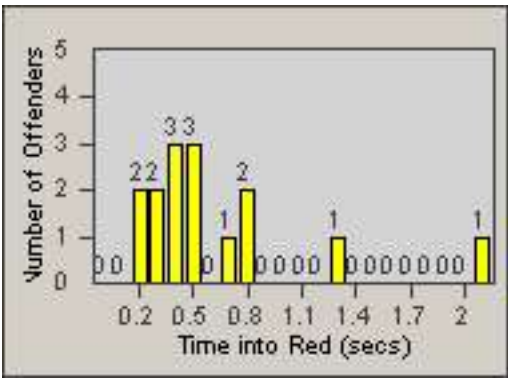

Redflex Redlight Offender Statistics

CONTRACT: South Gate
DATE FROM: 01-Oct-2010

LOCATION: SG-CATW-01 California
DATE TO: 31-Oct-2010

LANE 1

LANE 2

LANE 3