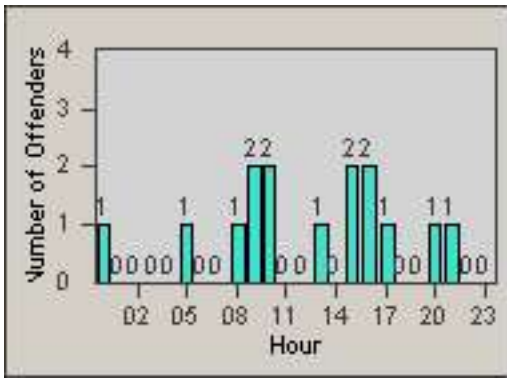

Redflex Redlight Offender Statistics

CONTRACT: South Gate
DATE FROM: 01-Oct-2010

LOCATION: SG-CATW-01 California
DATE TO: 31-Oct-2010

LANE 1

LANE 2

LANE 3