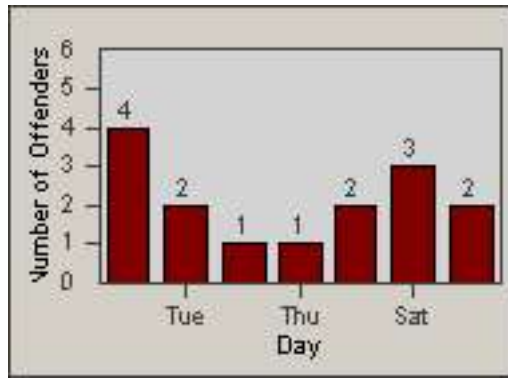

Redflex Redlight Offender Statistics

CONTRACT: South Gate
DATE FROM: 01-Oct-2010

LOCATION: SG-CATW-01 California
DATE TO: 31-Oct-2010

LANE 1

LANE 2

LANE 3