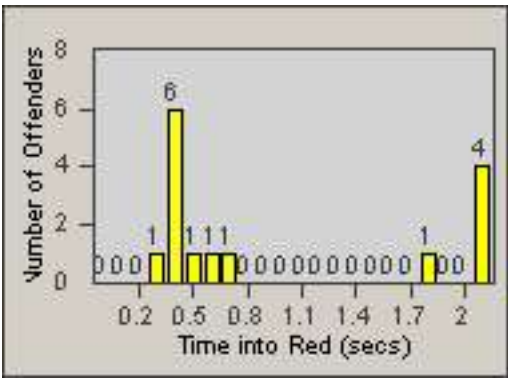

Redflex Redlight Offender Statistics

CONTRACT: South Gate
DATE FROM: 01-Oct-2010

LOCATION: SG-CATW-01 California
DATE TO: 31-Oct-2010

LANE 1