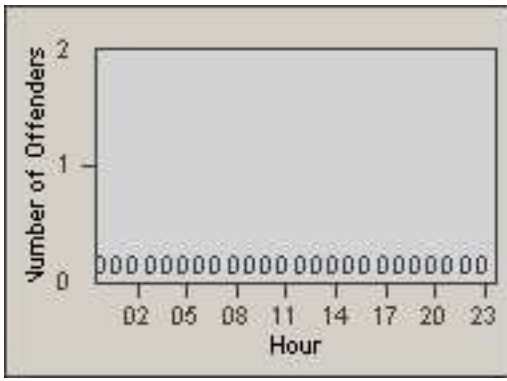

Redflex Redlight Offender Statistics

CONTRACT: South Gate
DATE FROM: 01-Oct-2010

LOCATION: SG-CATW-01 California
DATE TO: 31-Oct-2010

LANE 4