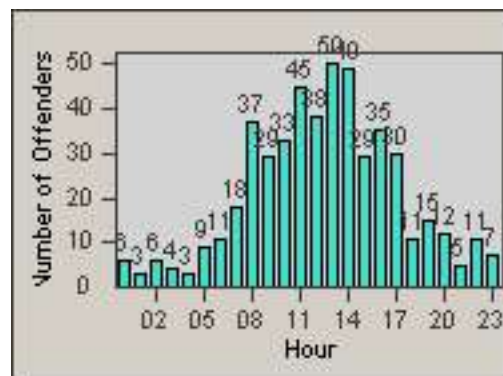

Redflex Redlight Offender Statistics

CONTRACT: South Gate
DATE FROM: 01-Oct-2010

LOCATION: SG-FIAT-03 Firestone
DATE TO: 31-Oct-2010

LANE 1

LANE 2

LANE 3

Redflex Redlight Offender Statistics

CONTRACT: South Gate **LOCATION:** SG-FIAT-03 Firestone
DATE FROM: 01-Oct-2010 **DATE TO:** 31-Oct-2010