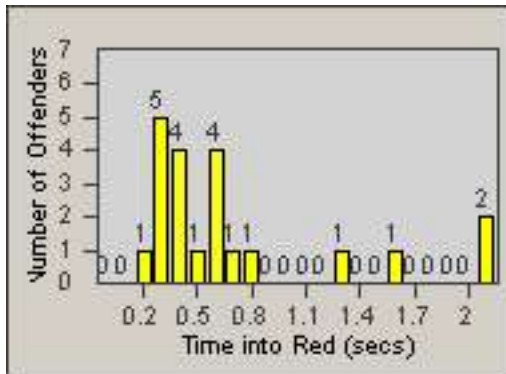

Redflex Redlight Offender Statistics

CONTRACT: South Gate
DATE FROM: 01-Oct-2010

LOCATION: SG-FIAT-03 Firestone
DATE TO: 31-Oct-2010

LANE 1

LANE 2

LANE 3

Redflex Redlight Offender Statistics

CONTRACT: South Gate **LOCATION:** SG-FIAT-03 Firestone
DATE FROM: 01-Oct-2010 **DATE TO:** 31-Oct-2010