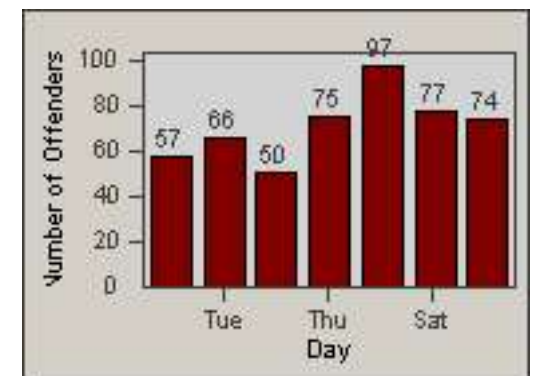

Redflex Redlight Offender Statistics

CONTRACT: South Gate
DATE FROM: 01-Oct-2010

LOCATION: SG-FIAT-03 Firestone
DATE TO: 31-Oct-2010

LANE 1

LANE 2

LANE 3

Redflex Redlight Offender Statistics

CONTRACT: South Gate **LOCATION:** SG-FIAT-03 Firestone
DATE FROM: 01-Oct-2010 **DATE TO:** 31-Oct-2010