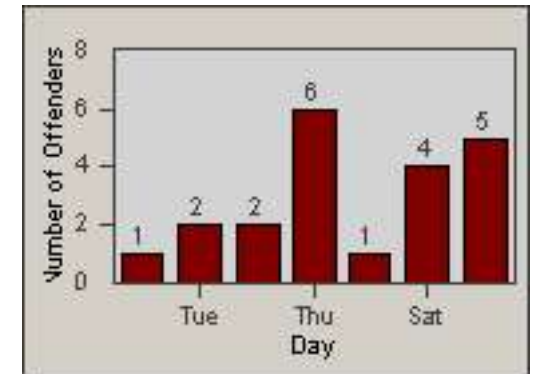

Redflex Redlight Offender Statistics

CONTRACT: South Gate
DATE FROM: 01-Oct-2010

LOCATION: SG-FIAT-03 Firestone
DATE TO: 31-Oct-2010

LANE 1

LANE 2

LANE 3

Redflex Redlight Offender Statistics

CONTRACT: South Gate **LOCATION:** SG-FIAT-03 Firestone
DATE FROM: 01-Oct-2010 **DATE TO:** 31-Oct-2010