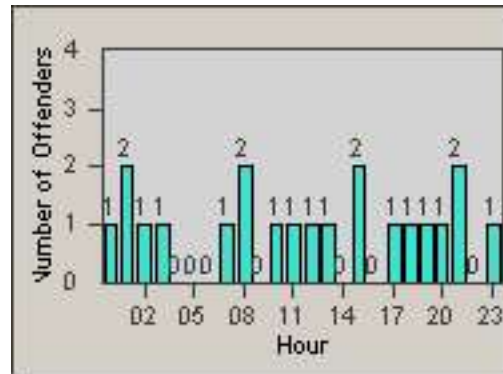

Redflex Redlight Offender Statistics

CONTRACT: South Gate
DATE FROM: 01-Oct-2010

LOCATION: SG-FIAT-03 Firestone
DATE TO: 31-Oct-2010

LANE 1

LANE 2

LANE 3

Redflex Redlight Offender Statistics

CONTRACT: South Gate **LOCATION:** SG-FIAT-03 Firestone
DATE FROM: 01-Oct-2010 **DATE TO:** 31-Oct-2010