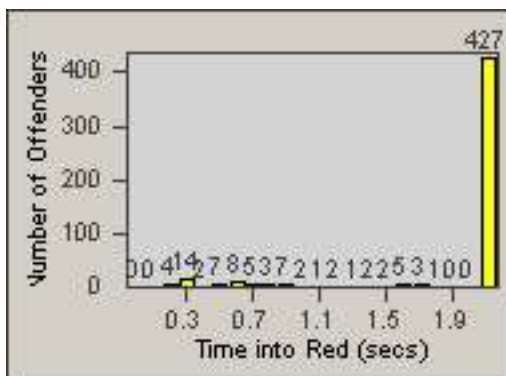

Redflex Redlight Offender Statistics

CONTRACT: South Gate
DATE FROM: 01-Oct-2010

LOCATION: SG-FIAT-03 Firestone
DATE TO: 31-Oct-2010

LANE 1

LANE 2

LANE 3

Redflex Redlight Offender Statistics

CONTRACT: South Gate **LOCATION:** SG-FIAT-03 Firestone
DATE FROM: 01-Oct-2010 **DATE TO:** 31-Oct-2010