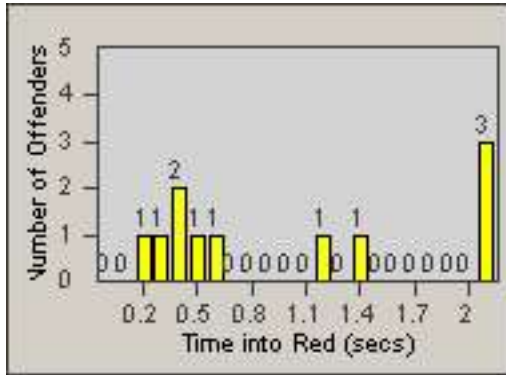

Redflex Redlight Offender Statistics

CONTRACT: South Gate
DATE FROM: 01-Oct-2010

LOCATION: SG-FIAT-03 Firestone
DATE TO: 31-Oct-2010

LANE 1

LANE 2

LANE 3

Redflex Redlight Offender Statistics

CONTRACT: South Gate **LOCATION:** SG-FIAT-03 Firestone
DATE FROM: 01-Oct-2010 **DATE TO:** 31-Oct-2010