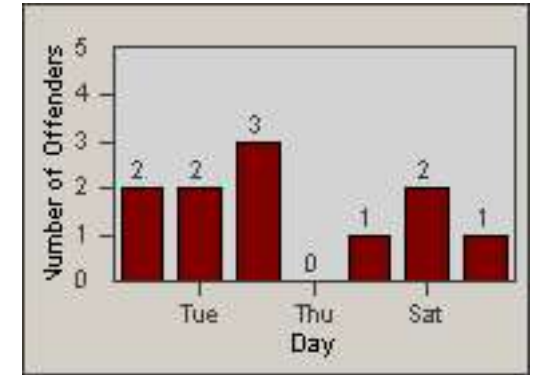

Redflex Redlight Offender Statistics

CONTRACT: South Gate
DATE FROM: 01-Oct-2010

LOCATION: SG-FIAT-03 Firestone
DATE TO: 31-Oct-2010

LANE 1

LANE 2

LANE 3

Redflex Redlight Offender Statistics

CONTRACT: South Gate **LOCATION:** SG-FIAT-03 Firestone
DATE FROM: 01-Oct-2010 **DATE TO:** 31-Oct-2010