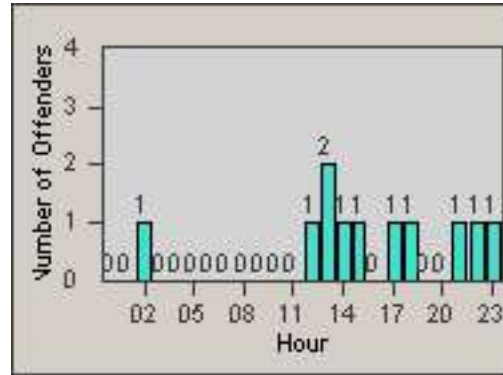

Redflex Redlight Offender Statistics

CONTRACT: South Gate
DATE FROM: 01-Oct-2010

LOCATION: SG-FIAT-03 Firestone
DATE TO: 31-Oct-2010

LANE 1

LANE 2

LANE 3

Redflex Redlight Offender Statistics

CONTRACT: South Gate **LOCATION:** SG-FIAT-03 Firestone
DATE FROM: 01-Oct-2010 **DATE TO:** 31-Oct-2010