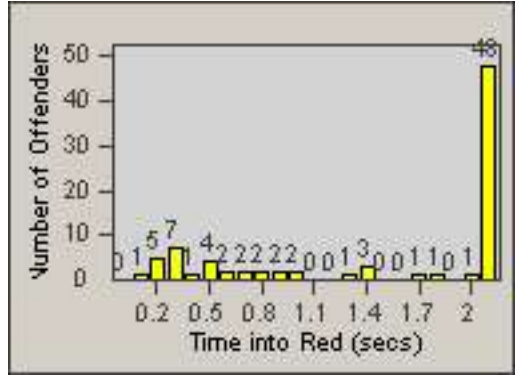

Redflex Redlight Offender Statistics

CONTRACT: South Gate
 DATE FROM: 01-Oct-2010

LOCATION: SG-FICA-01 Firestone Blvd
 DATE TO: 31-Oct-2010

LANE 1

LANE 2

LANE 3

Redflex Redlight Offender Statistics

CONTRACT: South Gate
DATE FROM: 01-Oct-2010

LOCATION: SG-FICA-01 Firestone Blvd
DATE TO: 31-Oct-2010

LANE 4

LANE TOTAL

Redflex Redlight Offender Statistics

CONTRACT: South Gate **LOCATION:** SG-FICA-01 Firestone Blvd
DATE FROM: 01-Oct-2010 **DATE TO:** 31-Oct-2010