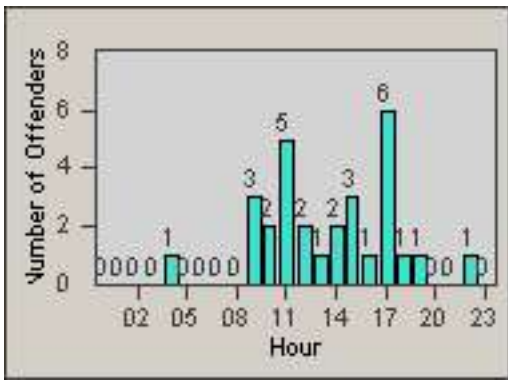

Redflex Redlight Offender Statistics

CONTRACT: South Gate
 DATE FROM: 01-Oct-2010

LOCATION: SG-FICA-01 Firestone Blvd
 DATE TO: 31-Oct-2010

LANE 1

LANE 2

LANE 3

Redflex Redlight Offender Statistics

CONTRACT: South Gate
DATE FROM: 01-Oct-2010

LOCATION: SG-FICA-01 Firestone Blvd
DATE TO: 31-Oct-2010

LANE 4

LANE TOTAL

Redflex Redlight Offender Statistics

CONTRACT: South Gate **LOCATION:** SG-FICA-01 Firestone Blvd
DATE FROM: 01-Oct-2010 **DATE TO:** 31-Oct-2010