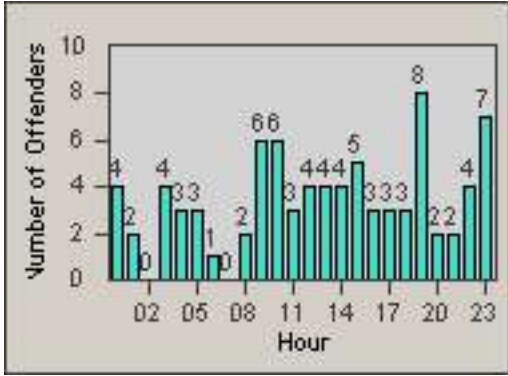

Redflex Redlight Offender Statistics

CONTRACT: South Gate
 DATE FROM: 01-Oct-2010

LOCATION: SG-FICA-01 Firestone Blvd
 DATE TO: 31-Oct-2010

LANE 1

LANE 2

LANE 3

Redflex Redlight Offender Statistics

CONTRACT: South Gate
DATE FROM: 01-Oct-2010

LOCATION: SG-FICA-01 Firestone Blvd
DATE TO: 31-Oct-2010

LANE 4

LANE TOTAL

Redflex Redlight Offender Statistics

CONTRACT: South Gate **LOCATION:** SG-FICA-01 Firestone Blvd
DATE FROM: 01-Oct-2010 **DATE TO:** 31-Oct-2010