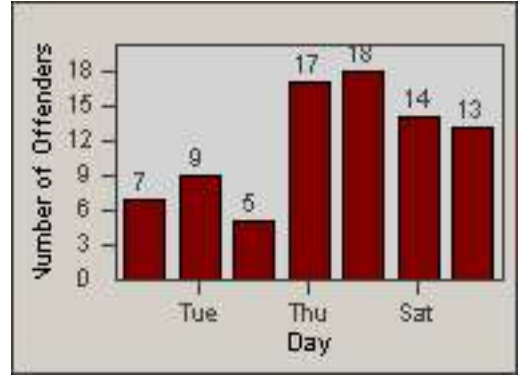

Redflex Redlight Offender Statistics

CONTRACT: South Gate
 DATE FROM: 01-Oct-2010

LOCATION: SG-FICA-01 Firestone Blvd
 DATE TO: 31-Oct-2010

LANE 1

LANE 2

LANE 3

Redflex Redlight Offender Statistics

CONTRACT: South Gate
DATE FROM: 01-Oct-2010

LOCATION: SG-FICA-01 Firestone Blvd
DATE TO: 31-Oct-2010

LANE 4

LANE TOTAL

Redflex Redlight Offender Statistics

CONTRACT: South Gate **LOCATION:** SG-FICA-01 Firestone Blvd
DATE FROM: 01-Oct-2010 **DATE TO:** 31-Oct-2010