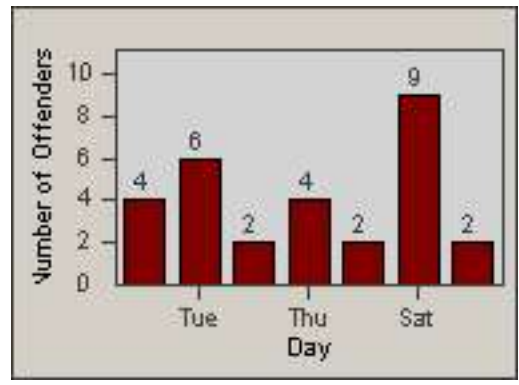

Redflex Redlight Offender Statistics

CONTRACT: South Gate
 DATE FROM: 01-Oct-2010

LOCATION: SG-FICA-01 Firestone Blvd
 DATE TO: 31-Oct-2010

LANE 1

LANE 2

LANE 3

Redflex Redlight Offender Statistics

CONTRACT: South Gate
DATE FROM: 01-Oct-2010

LOCATION: SG-FICA-01 Firestone Blvd
DATE TO: 31-Oct-2010

LANE 4

LANE TOTAL

Redflex Redlight Offender Statistics

CONTRACT: South Gate **LOCATION:** SG-FICA-01 Firestone Blvd
DATE FROM: 01-Oct-2010 **DATE TO:** 31-Oct-2010