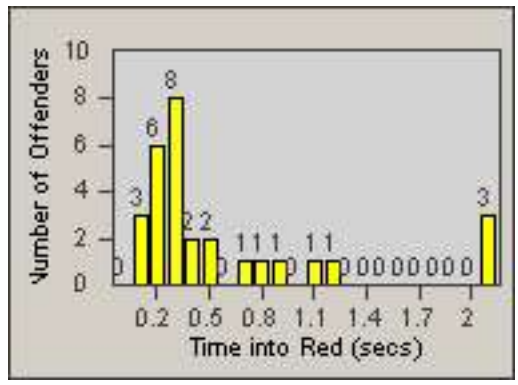

Redflex Redlight Offender Statistics

CONTRACT: South Gate
 DATE FROM: 01-Oct-2010

LOCATION: SG-FICA-01 Firestone Blvd
 DATE TO: 31-Oct-2010

LANE 1

LANE 2

LANE 3

Redflex Redlight Offender Statistics

CONTRACT: South Gate
DATE FROM: 01-Oct-2010

LOCATION: SG-FICA-01 Firestone Blvd
DATE TO: 31-Oct-2010

LANE 4

LANE TOTAL

Redflex Redlight Offender Statistics

CONTRACT: South Gate **LOCATION:** SG-FICA-01 Firestone Blvd
DATE FROM: 01-Oct-2010 **DATE TO:** 31-Oct-2010