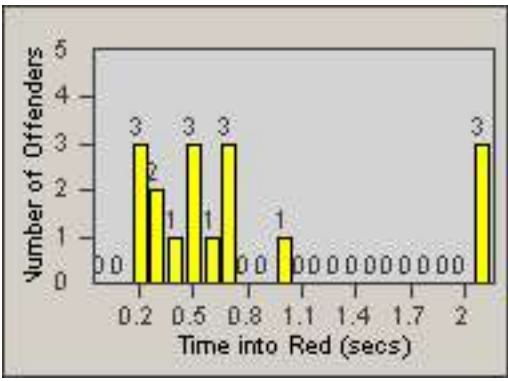

Redflex Redlight Offender Statistics

CONTRACT: South Gate **LOCATION:** SG-IMGA-01 Imperial
DATE FROM: 01-Oct-2010 **DATE TO:** 31-Oct-2010

LANE 1

LANE 2

LANE 3

Redflex Redlight Offender Statistics

CONTRACT: South Gate **LOCATION:** SG-IMGA-01 Imperial
DATE FROM: 01-Oct-2010 **DATE TO:** 31-Oct-2010