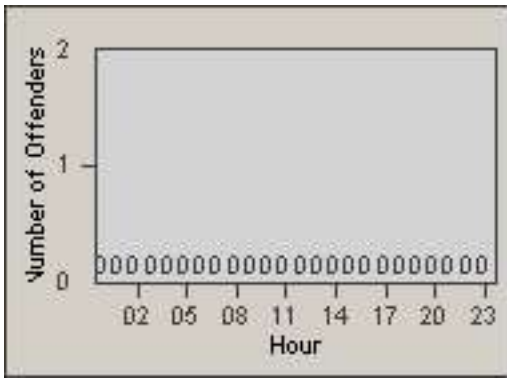

Redflex Redlight Offender Statistics

CONTRACT: South Gate   **LOCATION:** SG-IMGA-01 Imperial
DATE FROM: 01-Oct-2010   **DATE TO:** 31-Oct-2010

LANE 4