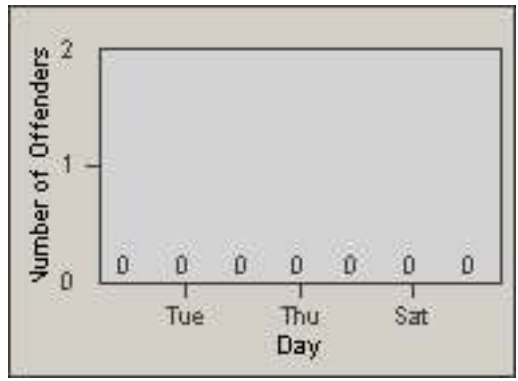

Redflex Redlight Offender Statistics

CONTRACT: South Gate   **LOCATION:** SG-IMGA-01 Imperial
DATE FROM: 01-Oct-2010   **DATE TO:** 31-Oct-2010

LANE 4