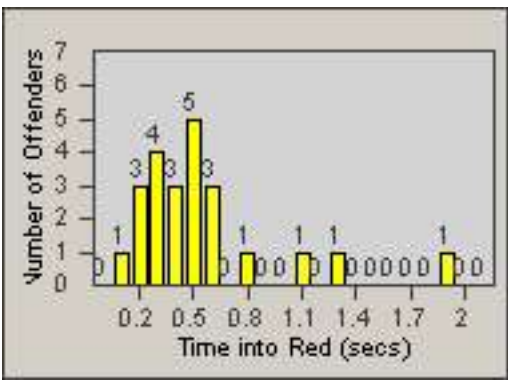

Redflex Redlight Offender Statistics

CONTRACT: South Gate **LOCATION:** SG-IMGA-01 Imperial
DATE FROM: 01-Oct-2010 **DATE TO:** 31-Oct-2010

LANE 1

LANE 2

LANE 3

Redflex Redlight Offender Statistics

CONTRACT: South Gate **LOCATION:** SG-IMGA-01 Imperial
DATE FROM: 01-Oct-2010 **DATE TO:** 31-Oct-2010