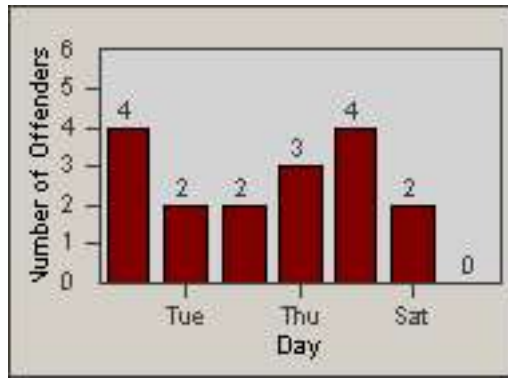

Redflex Redlight Offender Statistics

CONTRACT: South Gate **LOCATION:** SG-IMGA-01 Imperial
DATE FROM: 01-Oct-2010 **DATE TO:** 31-Oct-2010

LANE 1

LANE 2

LANE 3

Redflex Redlight Offender Statistics

CONTRACT: South Gate **LOCATION:** SG-IMGA-01 Imperial
DATE FROM: 01-Oct-2010 **DATE TO:** 31-Oct-2010