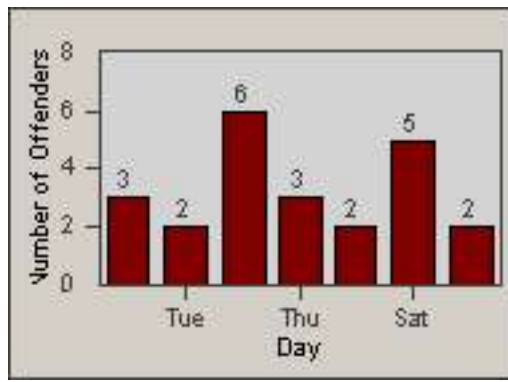

Redflex Redlight Offender Statistics

CONTRACT: South Gate **LOCATION:** SG-IMGA-01 Imperial
DATE FROM: 01-Oct-2010 **DATE TO:** 31-Oct-2010

LANE 1

LANE 2

LANE 3

Redflex Redlight Offender Statistics

CONTRACT: South Gate **LOCATION:** SG-IMGA-01 Imperial
DATE FROM: 01-Oct-2010 **DATE TO:** 31-Oct-2010