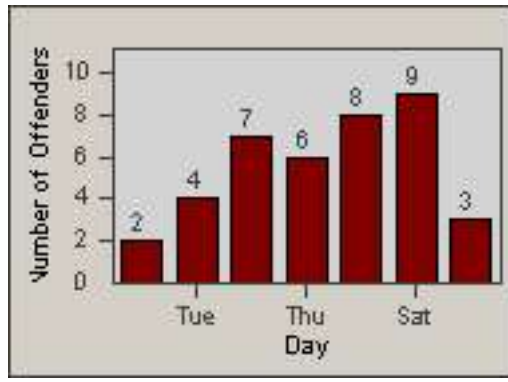

Redflex Redlight Offender Statistics

CONTRACT: South Gate **LOCATION:** SG-IMGA-01 Imperial
DATE FROM: 01-Oct-2010 **DATE TO:** 31-Oct-2010

LANE 1

LANE 2

LANE 3

Redflex Redlight Offender Statistics

CONTRACT: South Gate **LOCATION:** SG-IMGA-01 Imperial
DATE FROM: 01-Oct-2010 **DATE TO:** 31-Oct-2010