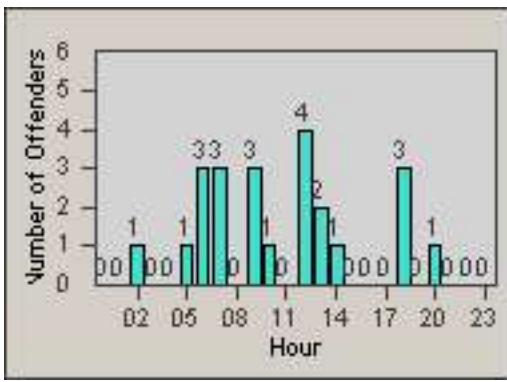

Redflex Redlight Offender Statistics

CONTRACT: South Gate **LOCATION:** SG-IMGA-01 Imperial
DATE FROM: 01-Oct-2010 **DATE TO:** 31-Oct-2010

LANE 1

LANE 2

LANE 3

Redflex Redlight Offender Statistics

CONTRACT: South Gate **LOCATION:** SG-IMGA-01 Imperial
DATE FROM: 01-Oct-2010 **DATE TO:** 31-Oct-2010