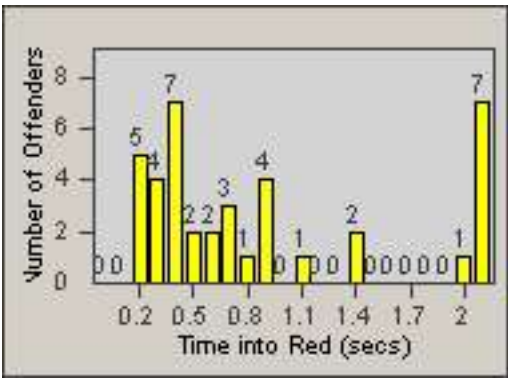

Redflex Redlight Offender Statistics

CONTRACT: South Gate **LOCATION:** SG-IMGA-01 Imperial
DATE FROM: 01-Oct-2010 **DATE TO:** 31-Oct-2010

LANE 1

LANE 2

LANE 3

Redflex Redlight Offender Statistics

CONTRACT: South Gate **LOCATION:** SG-IMGA-01 Imperial
DATE FROM: 01-Oct-2010 **DATE TO:** 31-Oct-2010