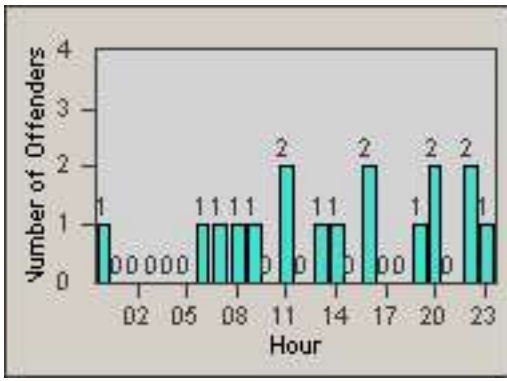

Redflex Redlight Offender Statistics

CONTRACT: South Gate **LOCATION:** SG-IMGA-01 Imperial
DATE FROM: 01-Oct-2010 **DATE TO:** 31-Oct-2010

LANE 1

LANE 2

LANE 3

Redflex Redlight Offender Statistics

CONTRACT: South Gate **LOCATION:** SG-IMGA-01 Imperial
DATE FROM: 01-Oct-2010 **DATE TO:** 31-Oct-2010