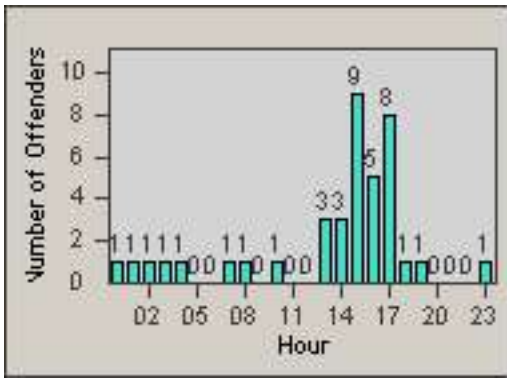

Redflex Redlight Offender Statistics

CONTRACT: South Gate **LOCATION:** SG-IMGA-01 Imperial
DATE FROM: 01-Oct-2010 **DATE TO:** 31-Oct-2010

LANE 1

LANE 2

LANE 3

Redflex Redlight Offender Statistics

CONTRACT: South Gate **LOCATION:** SG-IMGA-01 Imperial
DATE FROM: 01-Oct-2010 **DATE TO:** 31-Oct-2010