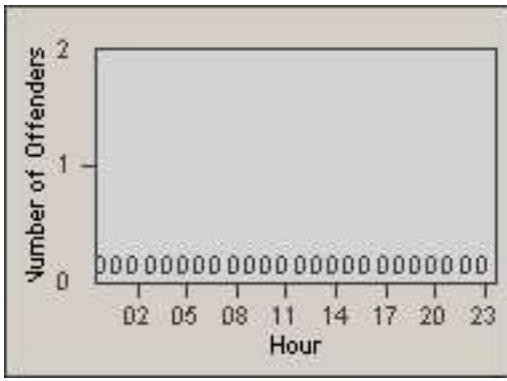

Redflex Redlight Offender Statistics

CONTRACT: South Gate

LOCATION: SG-IMGA-03 Imperial

DATE FROM: 01-Oct-2010

DATE TO: 31-Oct-2010

LANE 1

LANE 2

LANE 3

Redflex Redlight Offender Statistics

CONTRACT: South Gate **LOCATION:** SG-IMGA-03 Imperial
DATE FROM: 01-Oct-2010 **DATE TO:** 31-Oct-2010

LANE 4

LANE TOTAL