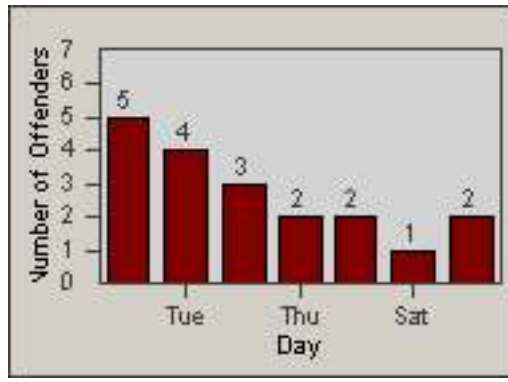

Redflex Redlight Offender Statistics

CONTRACT: South Gate

LOCATION: SG-IMGA-03 Imperial

DATE FROM: 01-Oct-2010

DATE TO: 31-Oct-2010

LANE 1

LANE 2

LANE 3

Redflex Redlight Offender Statistics

CONTRACT: South Gate **LOCATION:** SG-IMGA-03 Imperial
DATE FROM: 01-Oct-2010 **DATE TO:** 31-Oct-2010

LANE 4

LANE TOTAL