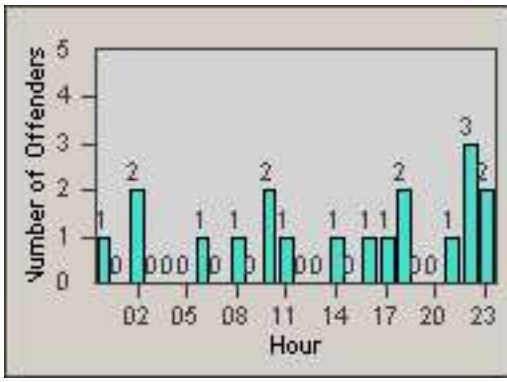

Redflex Redlight Offender Statistics

CONTRACT: South Gate

LOCATION: SG-IMGA-03 Imperial

DATE FROM: 01-Oct-2010

DATE TO: 31-Oct-2010

LANE 1

LANE 2

LANE 3

Redflex Redlight Offender Statistics

CONTRACT: South Gate **LOCATION:** SG-IMGA-03 Imperial
DATE FROM: 01-Oct-2010 **DATE TO:** 31-Oct-2010

LANE 4

LANE TOTAL