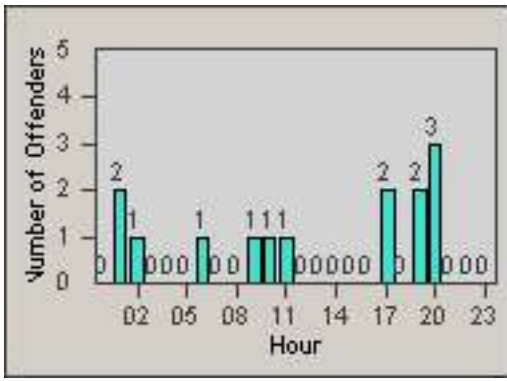

Redflex Redlight Offender Statistics

CONTRACT: South Gate

LOCATION: SG-IMGA-03 Imperial

DATE FROM: 01-Oct-2010

DATE TO: 31-Oct-2010

LANE 1

LANE 2

LANE 3

Redflex Redlight Offender Statistics

CONTRACT: South Gate **LOCATION:** SG-IMGA-03 Imperial
DATE FROM: 01-Oct-2010 **DATE TO:** 31-Oct-2010

LANE 4

LANE TOTAL