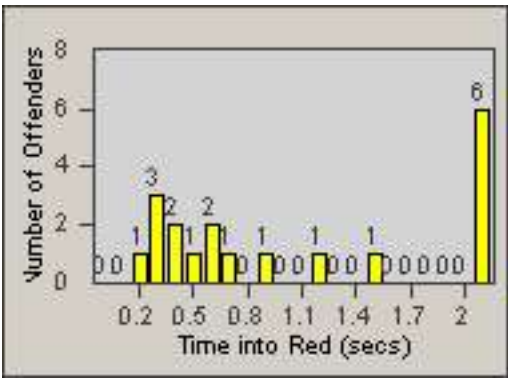

Redflex Redlight Offender Statistics

CONTRACT: South Gate

LOCATION: SG-IMGA-03 Imperial

DATE FROM: 01-Oct-2010

DATE TO: 31-Oct-2010

LANE 1

LANE 2

LANE 3

Redflex Redlight Offender Statistics

CONTRACT: South Gate **LOCATION:** SG-IMGA-03 Imperial
DATE FROM: 01-Oct-2010 **DATE TO:** 31-Oct-2010

LANE 4

LANE TOTAL