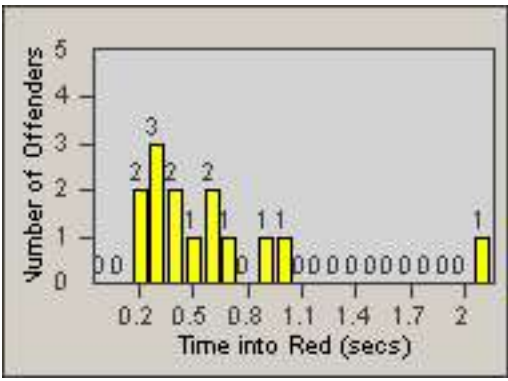

Redflex Redlight Offender Statistics

CONTRACT: South Gate

LOCATION: SG-IMGA-03 Imperial

DATE FROM: 01-Oct-2010

DATE TO: 31-Oct-2010

LANE 1

LANE 2

LANE 3

Redflex Redlight Offender Statistics

CONTRACT: South Gate **LOCATION:** SG-IMGA-03 Imperial
DATE FROM: 01-Oct-2010 **DATE TO:** 31-Oct-2010

LANE 4

LANE TOTAL