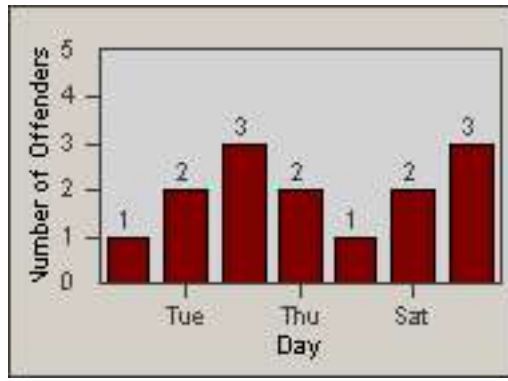

Redflex Redlight Offender Statistics

CONTRACT: South Gate

LOCATION: SG-IMGA-03 Imperial

DATE FROM: 01-Oct-2010

DATE TO: 31-Oct-2010

LANE 1

LANE 2

LANE 3

Redflex Redlight Offender Statistics

CONTRACT: South Gate **LOCATION:** SG-IMGA-03 Imperial
DATE FROM: 01-Oct-2010 **DATE TO:** 31-Oct-2010

LANE 4

LANE TOTAL