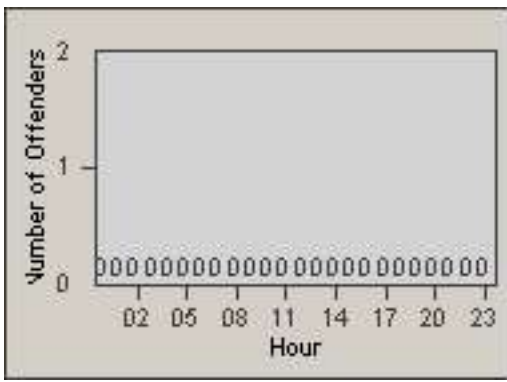

Redflex Redlight Offender Statistics

CONTRACT: South Gate

LOCATION: SG-IMGA-03 Imperial

DATE FROM: 01-Oct-2010

DATE TO: 31-Oct-2010

LANE 1

LANE 2

LANE 3

Redflex Redlight Offender Statistics

CONTRACT: South Gate **LOCATION:** SG-IMGA-03 Imperial
DATE FROM: 01-Oct-2010 **DATE TO:** 31-Oct-2010

LANE 4

LANE TOTAL