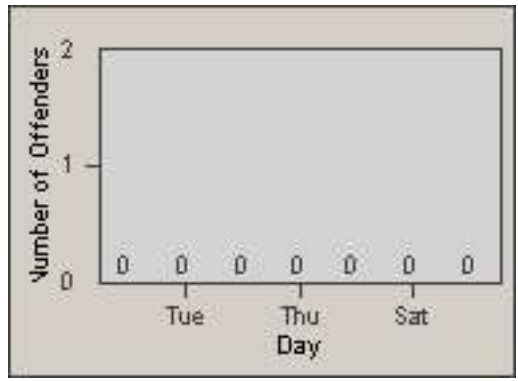

Redflex Redlight Offender Statistics

CONTRACT: South Gate

LOCATION: SG-IMGA-03 Imperial

DATE FROM: 01-Oct-2010

DATE TO: 31-Oct-2010

LANE 1

LANE 2

LANE 3

Redflex Redlight Offender Statistics

CONTRACT: South Gate **LOCATION:** SG-IMGA-03 Imperial
DATE FROM: 01-Oct-2010 **DATE TO:** 31-Oct-2010

LANE 4

LANE TOTAL