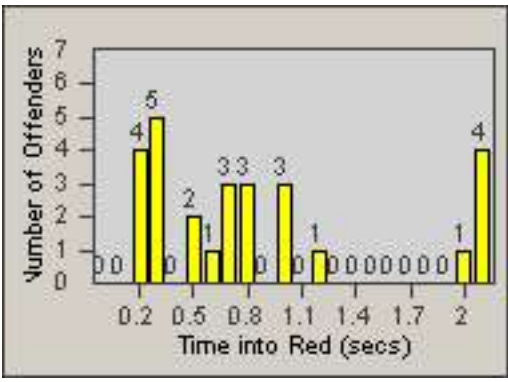

Redflex Redlight Offender Statistics

CONTRACT: South Gate
 DATE FROM: 01-Oct-2011

LOCATION: SG-CATW-01 California
 DATE TO: 31-Oct-2011

LANE 1

LANE 2

LANE 3

Redflex Redlight Offender Statistics

CONTRACT: South Gate
 DATE FROM: 01-Oct-2011