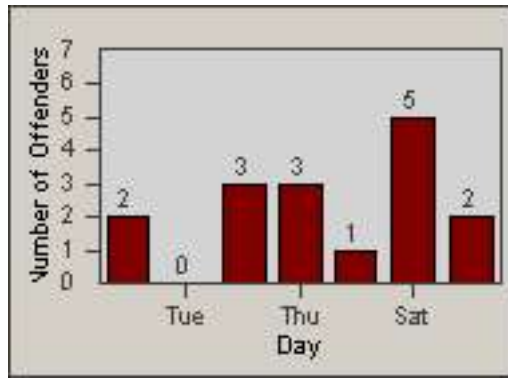

Redflex Redlight Offender Statistics

CONTRACT: South Gate
 DATE FROM: 01-Oct-2011

LOCATION: SG-CATW-01 California
 DATE TO: 31-Oct-2011

LANE 1

LANE 2

LANE 3

Redflex Redlight Offender Statistics

CONTRACT: South Gate
 DATE FROM: 01-Oct-2011