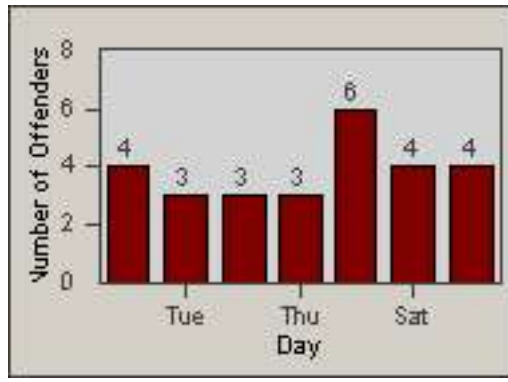

Redflex Redlight Offender Statistics

CONTRACT: South Gate
 DATE FROM: 01-Oct-2011

LOCATION: SG-CATW-01 California
 DATE TO: 31-Oct-2011

LANE 1

LANE 2

LANE 3

Redflex Redlight Offender Statistics

CONTRACT: South Gate
 DATE FROM: 01-Oct-2011