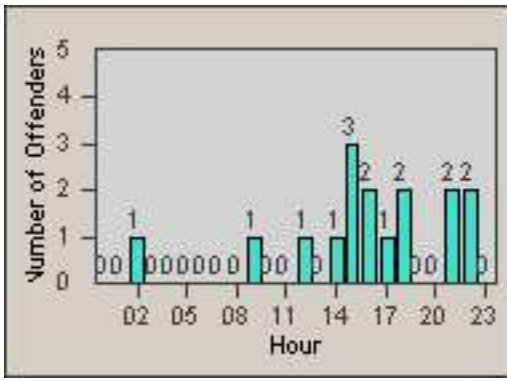

Redflex Redlight Offender Statistics

CONTRACT: South Gate
 DATE FROM: 01-Oct-2011

LOCATION: SG-CATW-01 California
 DATE TO: 31-Oct-2011

LANE 1

LANE 2

LANE 3

Redflex Redlight Offender Statistics

CONTRACT: South Gate
 DATE FROM: 01-Oct-2011