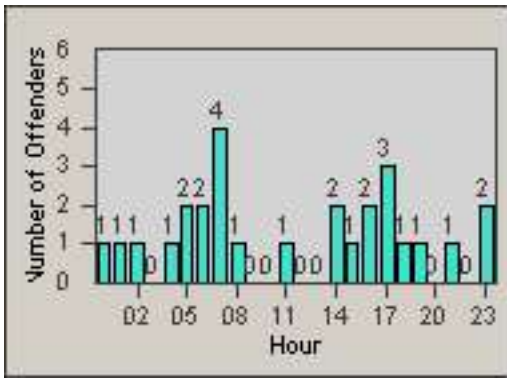

Redflex Redlight Offender Statistics

CONTRACT: South Gate
 DATE FROM: 01-Oct-2011

LOCATION: SG-CATW-01 California
 DATE TO: 31-Oct-2011

LANE 1

LANE 2

LANE 3

Redflex Redlight Offender Statistics

CONTRACT: South Gate
 DATE FROM: 01-Oct-2011