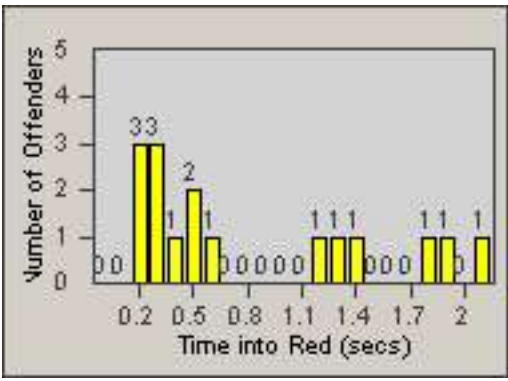

Redflex Redlight Offender Statistics

CONTRACT: South Gate
 DATE FROM: 01-Oct-2011

LOCATION: SG-CATW-01 California
 DATE TO: 31-Oct-2011

LANE 1

LANE 2

LANE 3

Redflex Redlight Offender Statistics

CONTRACT: South Gate
 DATE FROM: 01-Oct-2011