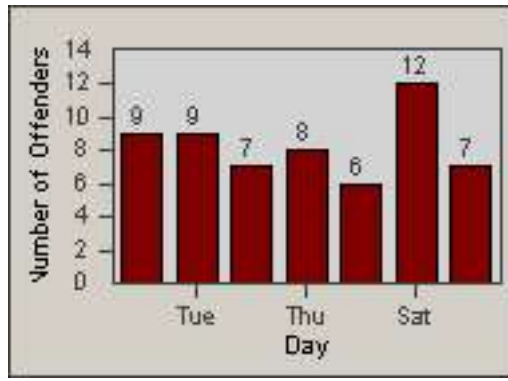

Redflex Redlight Offender Statistics

CONTRACT: South Gate
 DATE FROM: 01-Oct-2011

LOCATION: SG-CATW-03 California
 DATE TO: 31-Oct-2011

LANE 1

LANE 2

LANE 3

Redflex Redlight Offender Statistics

CONTRACT: South Gate
 DATE FROM: 01-Oct-2011