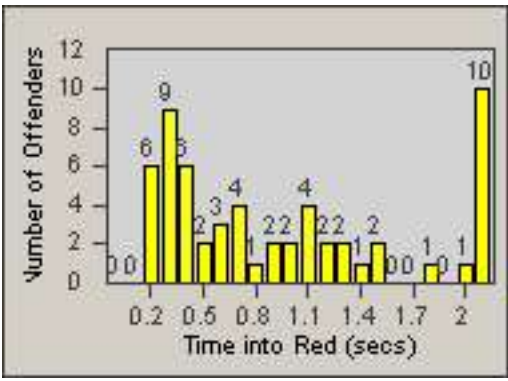

Redflex Redlight Offender Statistics

CONTRACT: South Gate
 DATE FROM: 01-Oct-2011

LOCATION: SG-CATW-03 California
 DATE TO: 31-Oct-2011

LANE 1

LANE 2

LANE 3

Redflex Redlight Offender Statistics

CONTRACT: South Gate
 DATE FROM: 01-Oct-2011