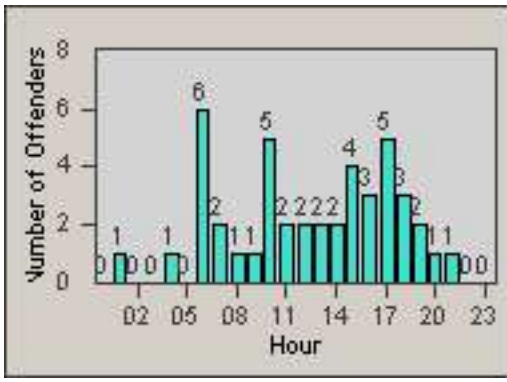

Redflex Redlight Offender Statistics

CONTRACT: South Gate
 DATE FROM: 01-Oct-2011

LOCATION: SG-CATW-03 California
 DATE TO: 31-Oct-2011

LANE 1

LANE 2

LANE 3

Redflex Redlight Offender Statistics

CONTRACT: South Gate
 DATE FROM: 01-Oct-2011