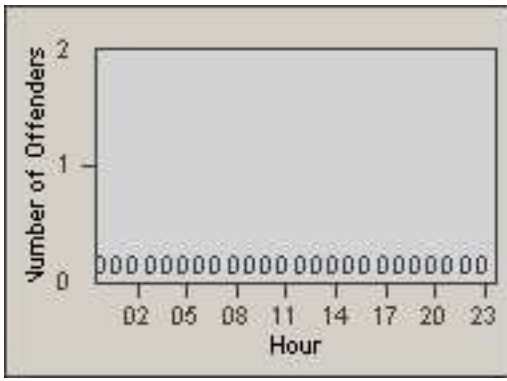

Redflex Redlight Offender Statistics

CONTRACT: South Gate
DATE FROM: 01-Oct-2011

LOCATION: SG-CATW-03 California
DATE TO: 31-Oct-2011

LANE 4