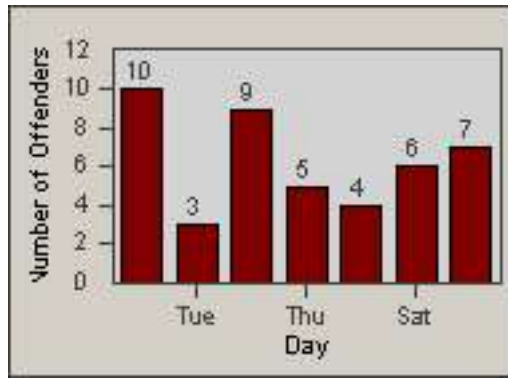

Redflex Redlight Offender Statistics

CONTRACT: South Gate
 DATE FROM: 01-Oct-2011

LOCATION: SG-CATW-03 California
 DATE TO: 31-Oct-2011

LANE 1

LANE 2

LANE 3

Redflex Redlight Offender Statistics

CONTRACT: South Gate
 DATE FROM: 01-Oct-2011