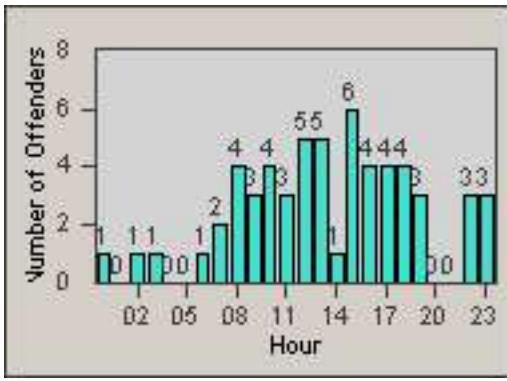

Redflex Redlight Offender Statistics

CONTRACT: South Gate
 DATE FROM: 01-Oct-2011

LOCATION: SG-CATW-03 California
 DATE TO: 31-Oct-2011

LANE 1

LANE 2

LANE 3

Redflex Redlight Offender Statistics

CONTRACT: South Gate
 DATE FROM: 01-Oct-2011