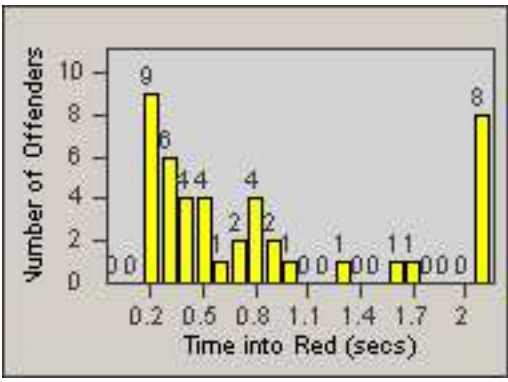

Redflex Redlight Offender Statistics

CONTRACT: South Gate
 DATE FROM: 01-Oct-2011

LOCATION: SG-CATW-03 California
 DATE TO: 31-Oct-2011

LANE 1

LANE 2

LANE 3

Redflex Redlight Offender Statistics

CONTRACT: South Gate
 DATE FROM: 01-Oct-2011