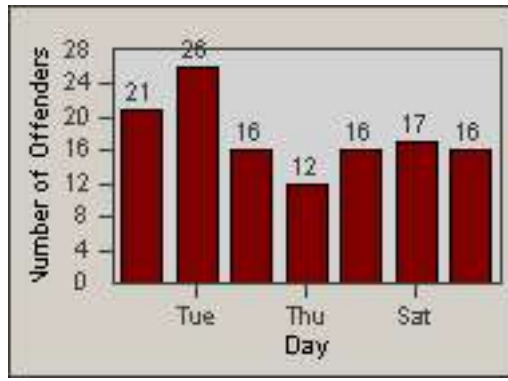

Redflex Redlight Offender Statistics

CONTRACT: South Gate
 DATE FROM: 01-Oct-2011

LOCATION: SG-FICA-03 Firestone Blvd
 DATE TO: 31-Oct-2011

LANE 1

LANE 2

LANE 3

Redflex Redlight Offender Statistics

CONTRACT: South Gate
 DATE FROM: 01-Oct-2011