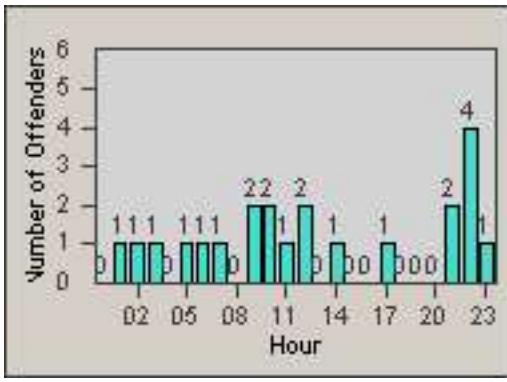

Redflex Redlight Offender Statistics

CONTRACT: South Gate
 DATE FROM: 01-Oct-2011

LOCATION: SG-FICA-03 Firestone Blvd
 DATE TO: 31-Oct-2011

LANE 1

LANE 2

LANE 3

Redflex Redlight Offender Statistics

CONTRACT: South Gate
 DATE FROM: 01-Oct-2011