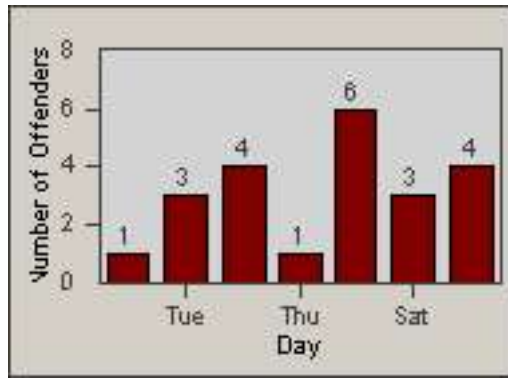

Redflex Redlight Offender Statistics

CONTRACT: South Gate
 DATE FROM: 01-Oct-2011

LOCATION: SG-FICA-03 Firestone Blvd
 DATE TO: 31-Oct-2011

LANE 1

LANE 2

LANE 3

Redflex Redlight Offender Statistics

CONTRACT: South Gate
 DATE FROM: 01-Oct-2011