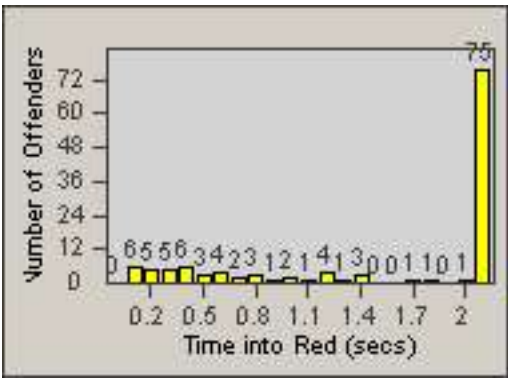

Redflex Redlight Offender Statistics

CONTRACT: South Gate
 DATE FROM: 01-Oct-2011

LOCATION: SG-FICA-03 Firestone Blvd
 DATE TO: 31-Oct-2011

LANE 1

LANE 2

LANE 3

Redflex Redlight Offender Statistics

CONTRACT: South Gate
 DATE FROM: 01-Oct-2011