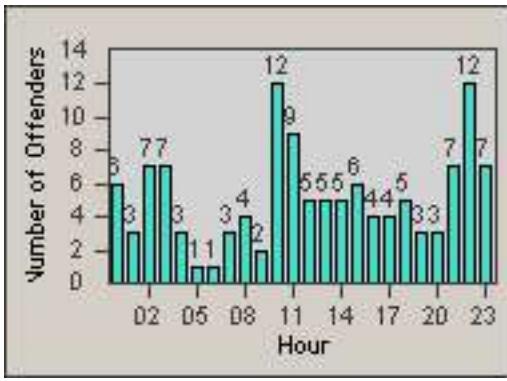

Redflex Redlight Offender Statistics

CONTRACT: South Gate
 DATE FROM: 01-Oct-2011

LOCATION: SG-FICA-03 Firestone Blvd
 DATE TO: 31-Oct-2011

LANE 1

LANE 2

LANE 3

Redflex Redlight Offender Statistics

CONTRACT: South Gate
 DATE FROM: 01-Oct-2011