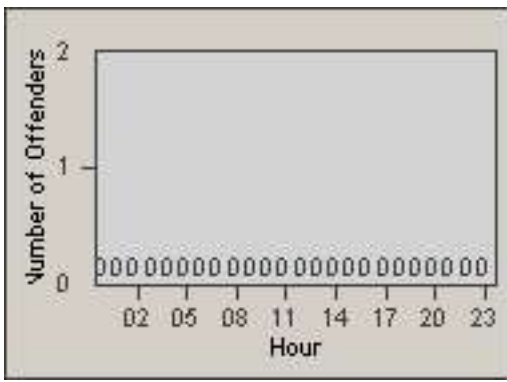

Redflex Redlight Offender Statistics

CONTRACT: South Gate
 DATE FROM: 01-Oct-2011

LOCATION: SG-FICA-03 Firestone Blvd
 DATE TO: 31-Oct-2011

LANE 1

LANE 2

LANE 3

Redflex Redlight Offender Statistics

CONTRACT: South Gate
 DATE FROM: 01-Oct-2011