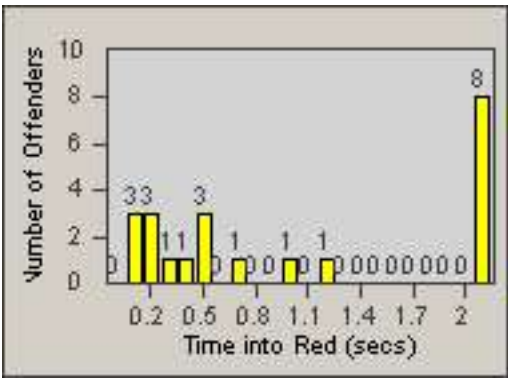

Redflex Redlight Offender Statistics

CONTRACT: South Gate
 DATE FROM: 01-Oct-2011

LOCATION: SG-FICA-03 Firestone Blvd
 DATE TO: 31-Oct-2011

LANE 1

LANE 2

LANE 3

Redflex Redlight Offender Statistics

CONTRACT: South Gate
 DATE FROM: 01-Oct-2011