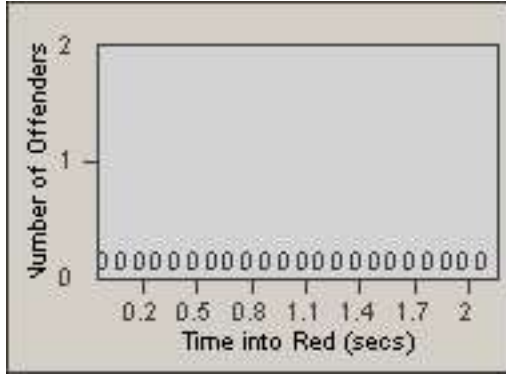

Redflex Redlight Offender Statistics

CONTRACT: South Gate
DATE FROM: 01-Oct-2011

LOCATION: SG-FICA-03 Firestone Blvd
DATE TO: 31-Oct-2011

LANE 4