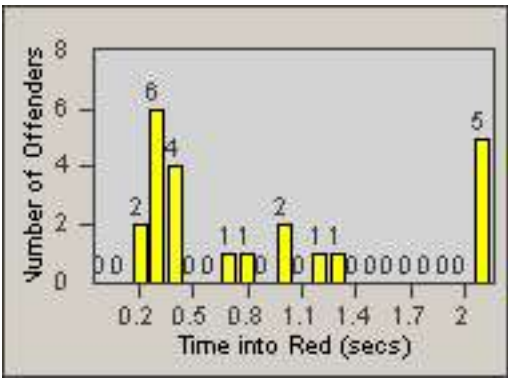

Redflex Redlight Offender Statistics

CONTRACT: South Gate
DATE FROM: 01-Oct-2011

LOCATION: SG-GASO-03 Garfield
DATE TO: 31-Oct-2011

LANE 1