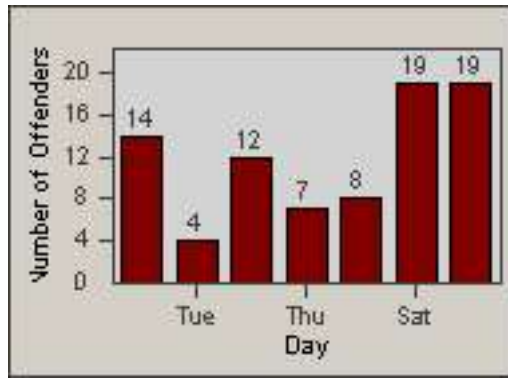

Redflex Redlight Offender Statistics

CONTRACT: South Gate
DATE FROM: 01-Oct-2011

LOCATION: SG-GASO-03 Garfield
DATE TO: 31-Oct-2011

LANE 1

LANE 2

LANE 3