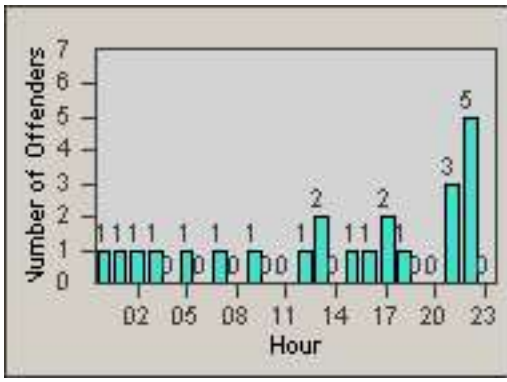

Redflex Redlight Offender Statistics

CONTRACT: South Gate
DATE FROM: 01-Oct-2011

LOCATION: SG-GASO-03 Garfield
DATE TO: 31-Oct-2011

LANE 1