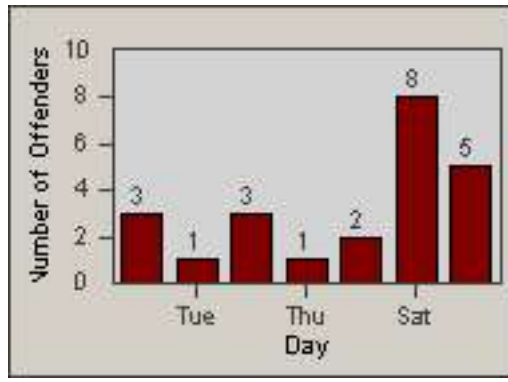

Redflex Redlight Offender Statistics

CONTRACT: South Gate
DATE FROM: 01-Oct-2011

LOCATION: SG-GASO-03 Garfield
DATE TO: 31-Oct-2011

LANE 1