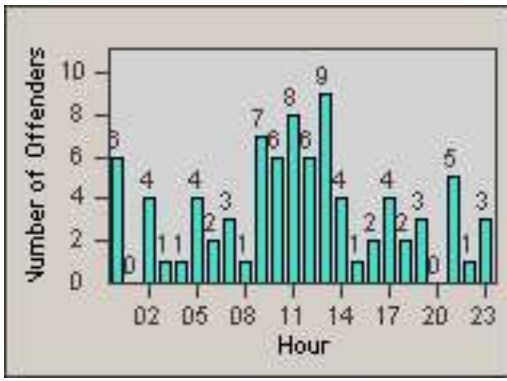

Redflex Redlight Offender Statistics

CONTRACT: South Gate
DATE FROM: 01-Oct-2011

LOCATION: SG-GASO-03 Garfield
DATE TO: 31-Oct-2011

LANE 1

LANE 2

LANE 3