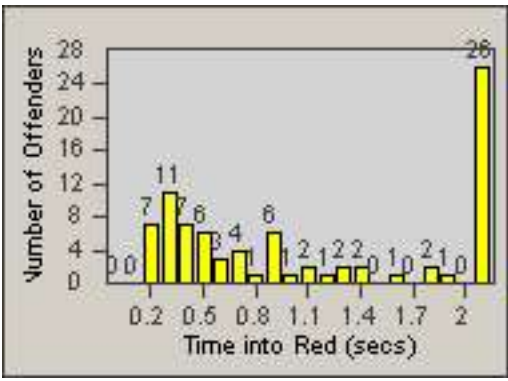

Redflex Redlight Offender Statistics

CONTRACT: South Gate
DATE FROM: 01-Oct-2011

LOCATION: SG-GASO-03 Garfield
DATE TO: 31-Oct-2011

LANE 1

LANE 2

LANE 3