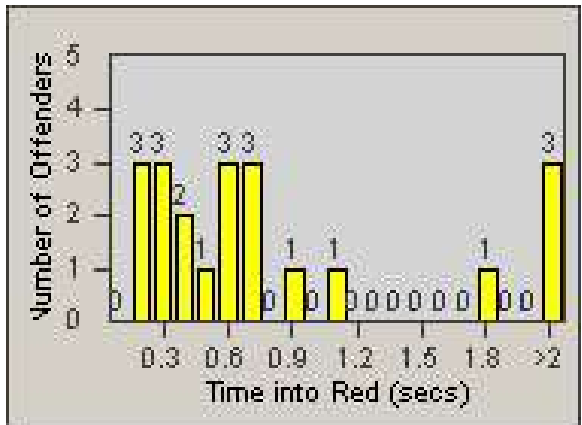

Redflex Redlight Offender Statistics

CONTRACT: Union City
 DATE FROM: 1/Apr/2010

LOCATION: UNI-ALH-01 Alvarado Niles Rd
 DATE TO: 30/Apr/2010

LANE 1

LANE 2

LANE 3

Redflex Redlight Offender Statistics

CONTRACT: Union City
 DATE FROM: 1/Apr/2010

LOCATION: UNI-ALH-01 Alvarado Niles Rd
 DATE TO: 30/Apr/2010

LANE 4

LANE TOTAL

Redflex Redlight Offender Statistics

CONTRACT: Union City
 DATE FROM: 1/Apr/2010

LOCATION: UNI-ALH-01 Alvarado Niles Rd
 DATE TO: 30/Apr/2010