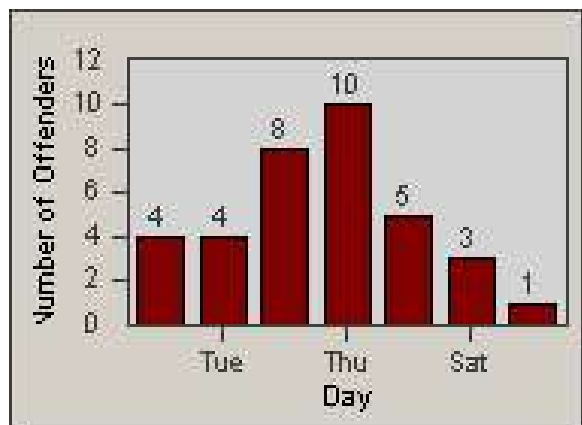

Redflex Redlight Offender Statistics

CONTRACT: Union City
 DATE FROM: 1/Apr/2010

LOCATION: UNI-ALH-01 Alvarado Niles Rd
 DATE TO: 30/Apr/2010

LANE 1

LANE 2

LANE 3

Redflex Redlight Offender Statistics

CONTRACT: Union City
 DATE FROM: 1/Apr/2010