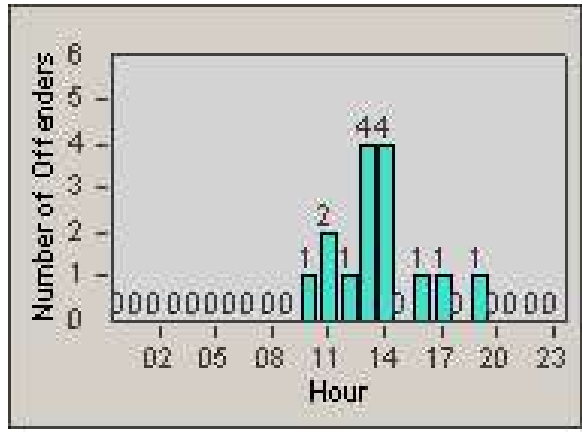

Redflex Redlight Offender Statistics

CONTRACT: Union City
 DATE FROM: 1/Apr/2010

LOCATION: UNI-ALH-01 Alvarado Niles Rd
 DATE TO: 30/Apr/2010

LANE 1

LANE 2

LANE 3

Redflex Redlight Offender Statistics

CONTRACT: Union City
 DATE FROM: 1/Apr/2010

LOCATION: UNI-ALH-01 Alvarado Niles Rd
 DATE TO: 30/Apr/2010

LANE 4

LANE TOTAL

Redflex Redlight Offender Statistics

CONTRACT: Union City
 DATE FROM: 1/Apr/2010

LOCATION: UNI-ALH-01 Alvarado Niles Rd
 DATE TO: 30/Apr/2010