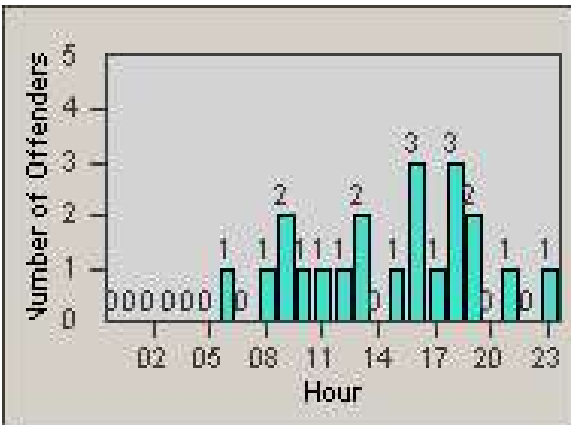

Redflex Redlight Offender Statistics

CONTRACT: Union City
 DATE FROM: 1/Apr/2010

LOCATION: UNI-ALH-01 Alvarado Niles Rd
 DATE TO: 30/Apr/2010

LANE 1

LANE 2

LANE 3

Redflex Redlight Offender Statistics

CONTRACT: Union City
 DATE FROM: 1/Apr/2010

LOCATION: UNI-ALH-01 Alvarado Niles Rd
 DATE TO: 30/Apr/2010

LANE 4

LANE TOTAL

Redflex Redlight Offender Statistics

CONTRACT: Union City
 DATE FROM: 1/Apr/2010

LOCATION: UNI-ALH-01 Alvarado Niles Rd
 DATE TO: 30/Apr/2010