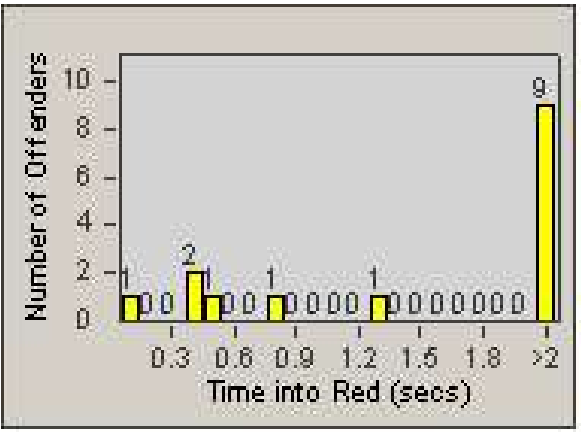

Redflex Redlight Offender Statistics

CONTRACT: Union City
 DATE FROM: 1/Apr/2010

LOCATION: UNI-ALH-01 Alvarado Niles Rd
 DATE TO: 30/Apr/2010

LANE 1

LANE 2

LANE 3

Redflex Redlight Offender Statistics

CONTRACT: Union City
 DATE FROM: 1/Apr/2010

LOCATION: UNI-ALH-01 Alvarado Niles Rd
 DATE TO: 30/Apr/2010

LANE 4

LANE TOTAL

Redflex Redlight Offender Statistics

CONTRACT: Union City
 DATE FROM: 1/Apr/2010

LOCATION: UNI-ALH-01 Alvarado Niles Rd
 DATE TO: 30/Apr/2010