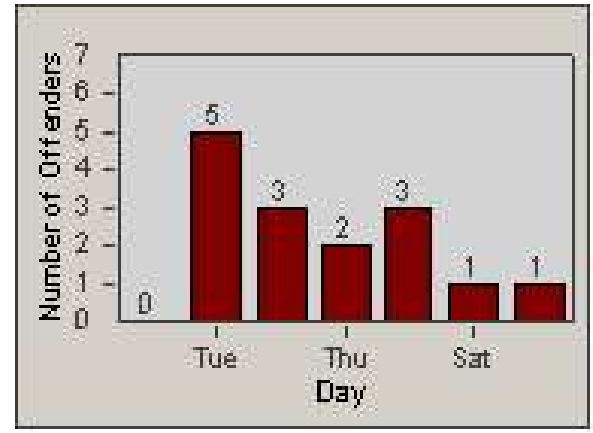

Redflex Redlight Offender Statistics

CONTRACT: Union City
 DATE FROM: 1/Apr/2010

LOCATION: UNI-ALH-01 Alvarado Niles Rd
 DATE TO: 30/Apr/2010

LANE 1

LANE 2

LANE 3

Redflex Redlight Offender Statistics

CONTRACT: Union City
 DATE FROM: 1/Apr/2010

LOCATION: UNI-ALH-01 Alvarado Niles Rd
 DATE TO: 30/Apr/2010

LANE 4

LANE TOTAL

Redflex Redlight Offender Statistics

CONTRACT: Union City
 DATE FROM: 1/Apr/2010

LOCATION: UNI-ALH-01 Alvarado Niles Rd
 DATE TO: 30/Apr/2010