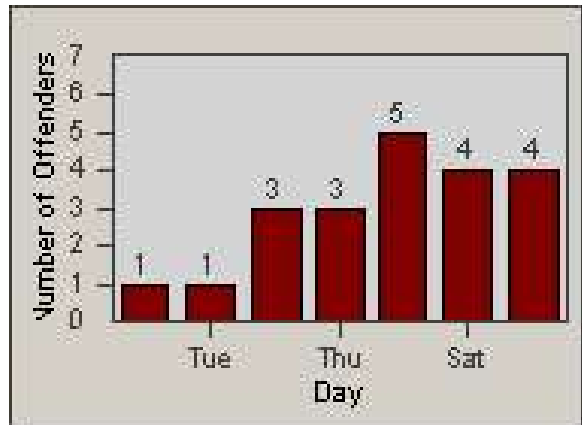

Redflex Redlight Offender Statistics

CONTRACT: Union City
 DATE FROM: 1/Apr/2010

LOCATION: UNI-ALH-01 Alvarado Niles Rd
 DATE TO: 30/Apr/2010

LANE 1

LANE 2

LANE 3

Redflex Redlight Offender Statistics

CONTRACT: Union City
 DATE FROM: 1/Apr/2010

LOCATION: UNI-ALH-01 Alvarado Niles Rd
 DATE TO: 30/Apr/2010

LANE 4

LANE TOTAL

Redflex Redlight Offender Statistics

CONTRACT: Union City
 DATE FROM: 1/Apr/2010

LOCATION: UNI-ALH-01 Alvarado Niles Rd
 DATE TO: 30/Apr/2010