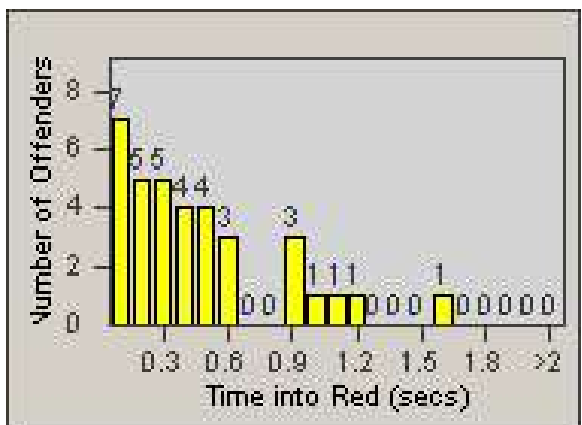

Redflex Redlight Offender Statistics

CONTRACT: Union City
 DATE FROM: 1/Apr/2010

LOCATION: UNI-ALH-01 Alvarado Niles Rd
 DATE TO: 30/Apr/2010

LANE 1

LANE 2

LANE 3

Redflex Redlight Offender Statistics

CONTRACT: Union City
 DATE FROM: 1/Apr/2010

LOCATION: UNI-ALH-01 Alvarado Niles Rd
 DATE TO: 30/Apr/2010

LANE 4

LANE TOTAL

Redflex Redlight Offender Statistics

CONTRACT: Union City
 DATE FROM: 1/Apr/2010

LOCATION: UNI-ALH-01 Alvarado Niles Rd
 DATE TO: 30/Apr/2010