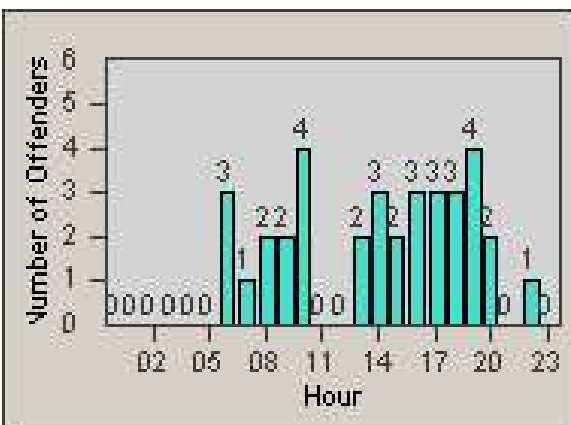

Redflex Redlight Offender Statistics

CONTRACT: Union City
 DATE FROM: 1/Apr/2010

LOCATION: UNI-ALH-01 Alvarado Niles Rd
 DATE TO: 30/Apr/2010

LANE 1

LANE 2

LANE 3

Redflex Redlight Offender Statistics

CONTRACT: Union City
 DATE FROM: 1/Apr/2010

LOCATION: UNI-ALH-01 Alvarado Niles Rd
 DATE TO: 30/Apr/2010

LANE 4

LANE TOTAL

Redflex Redlight Offender Statistics

CONTRACT: Union City
 DATE FROM: 1/Apr/2010

LOCATION: UNI-ALH-01 Alvarado Niles Rd
 DATE TO: 30/Apr/2010