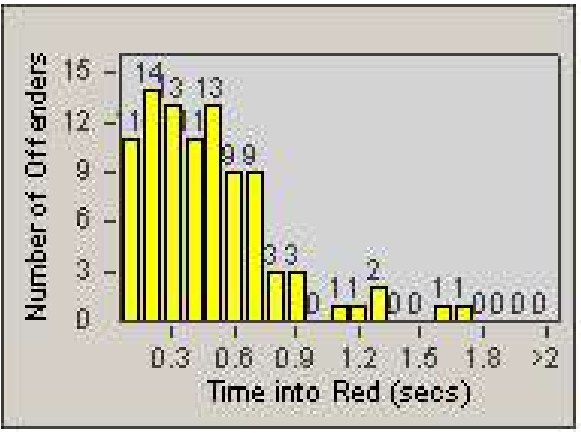

# Redflex Redlight Offender Statistics

CONTRACT: Union City  
 DATE FROM: 1/Jul/2007

LOCATION: UNI-MITA-01 Mission Boulevard and Tamarack Drive  
 DATE TO: 31/Jul/2007

LANE 1

LANE 2

LANE 3

# Redflex Redlight Offender Statistics

**CONTRACT:** Union City  
**DATE FROM:** 1/Jul/2007

**LOCATION:** UNI-MITA-01 Mission Boulevard and Tamarack Drive  
**DATE TO:** 31/Jul/2007

LANE 4

LANE TOTAL

# Redflex Redlight Offender Statistics

**CONTRACT:** Union City  
**DATE FROM:** 1/Jul/2007

**LOCATION:** UNI-MITA-01 Mission Boulevard and Tamarack Drive  
**DATE TO:** 31/Jul/2007