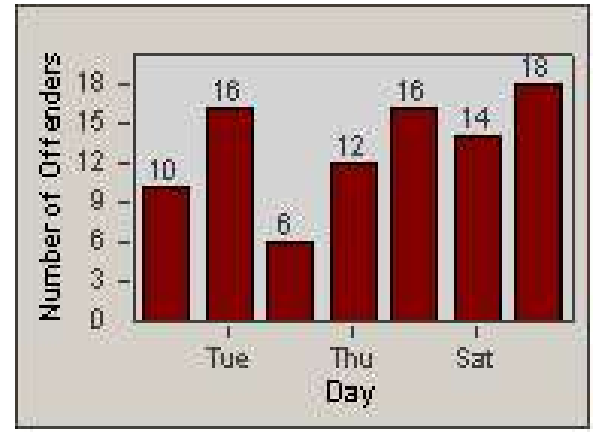

# Redflex Redlight Offender Statistics

CONTRACT: Union City  
 DATE FROM: 1/Jul/2007

LOCATION: UNI-MITA-01 Mission Boulevard and Tamarack Drive  
 DATE TO: 31/Jul/2007

LANE 1

LANE 2

LANE 3

# Redflex Redlight Offender Statistics

**CONTRACT:** Union City  
**DATE FROM:** 1/Jul/2007

**LOCATION:** UNI-MITA-01 Mission Boulevard and Tamarack Drive  
**DATE TO:** 31/Jul/2007

LANE 4

LANE TOTAL