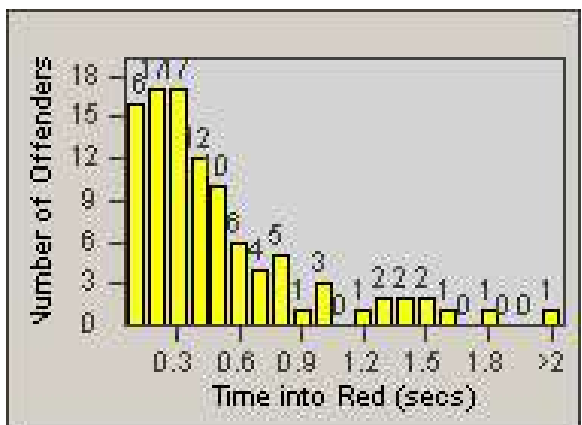

# Redflex Redlight Offender Statistics

CONTRACT: Union City  
 DATE FROM: 1/Jul/2007

LOCATION: UNI-MITA-01 Mission Boulevard and Tamarack Drive  
 DATE TO: 31/Jul/2007

LANE 1

LANE 2

LANE 3

# Redflex Redlight Offender Statistics

**CONTRACT:** Union City  
**DATE FROM:** 1/Jul/2007

**LOCATION:** UNI-MITA-01 Mission Boulevard and Tamarack Drive  
**DATE TO:** 31/Jul/2007

LANE 4

LANE TOTAL

# Redflex Redlight Offender Statistics

**CONTRACT:** Union City  
**DATE FROM:** 1/Jul/2007

**LOCATION:** UNI-MITA-01 Mission Boulevard and Tamarack Drive  
**DATE TO:** 31/Jul/2007