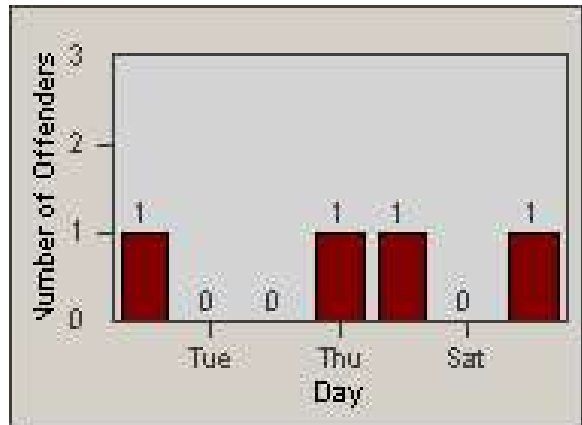

# Redflex Redlight Offender Statistics

CONTRACT: Union City  
 DATE FROM: 1/Jul/2007

LOCATION: UNI-MITA-01 Mission Boulevard and Tamarack Drive  
 DATE TO: 31/Jul/2007

LANE 1

LANE 2

LANE 3

# Redflex Redlight Offender Statistics

**CONTRACT:** Union City  
**DATE FROM:** 1/Jul/2007

**LOCATION:** UNI-MITA-01 Mission Boulevard and Tamarack Drive  
**DATE TO:** 31/Jul/2007

LANE 4

LANE TOTAL