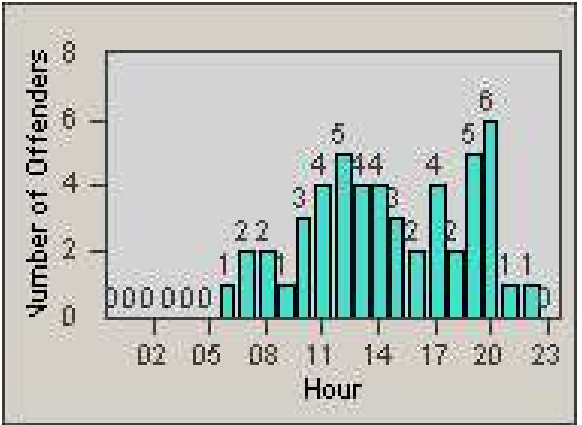

# Redflex Redlight Offender Statistics

**CONTRACT:** Union City  
**DATE FROM:** 1/Jul/2007

**LOCATION:** UNI-MITA-01 Mission Boulevard and Tamarack Drive  
**DATE TO:** 31/Jul/2007

LANE 4

LANE TOTAL

# Redflex Redlight Offender Statistics

**CONTRACT:** Union City  
**DATE FROM:** 1/Jul/2007

**LOCATION:** UNI-MITA-01 Mission Boulevard and Tamarack Drive  
**DATE TO:** 31/Jul/2007