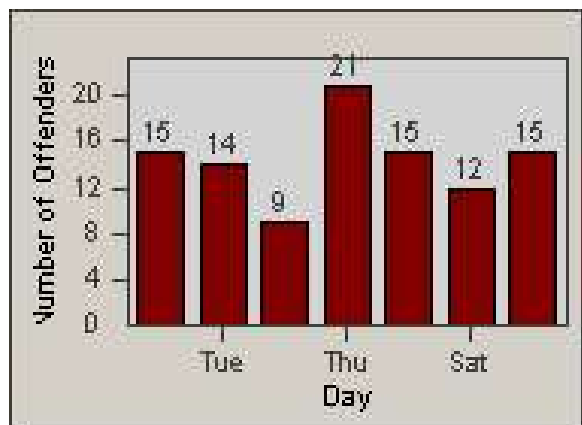

# Redflex Redlight Offender Statistics

CONTRACT: Union City  
 DATE FROM: 1/Jul/2007

LOCATION: UNI-MITA-01 Mission Boulevard and Tamarack Drive  
 DATE TO: 31/Jul/2007

LANE 1

LANE 2

LANE 3

# Redflex Redlight Offender Statistics

**CONTRACT:** Union City  
**DATE FROM:** 1/Jul/2007

**LOCATION:** UNI-MITA-01 Mission Boulevard and Tamarack Drive  
**DATE TO:** 31/Jul/2007

LANE 4

LANE TOTAL