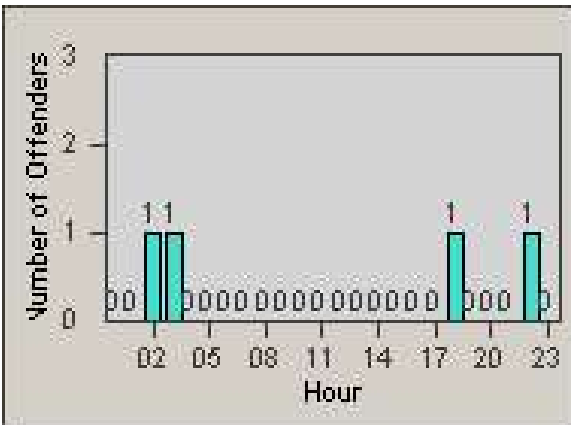

# Redflex Redlight Offender Statistics

CONTRACT: Union City  
 DATE FROM: 1/Jul/2007

LOCATION: UNI-MITA-01 Mission Boulevard and Tamarack Drive  
 DATE TO: 31/Jul/2007

LANE 1

LANE 2

LANE 3

# Redflex Redlight Offender Statistics

**CONTRACT:** Union City  
**DATE FROM:** 1/Jul/2007

**LOCATION:** UNI-MITA-01 Mission Boulevard and Tamarack Drive  
**DATE TO:** 31/Jul/2007

LANE 4

LANE TOTAL

# Redflex Redlight Offender Statistics

**CONTRACT:** Union City  
**DATE FROM:** 1/Jul/2007

**LOCATION:** UNI-MITA-01 Mission Boulevard and Tamarack Drive  
**DATE TO:** 31/Jul/2007