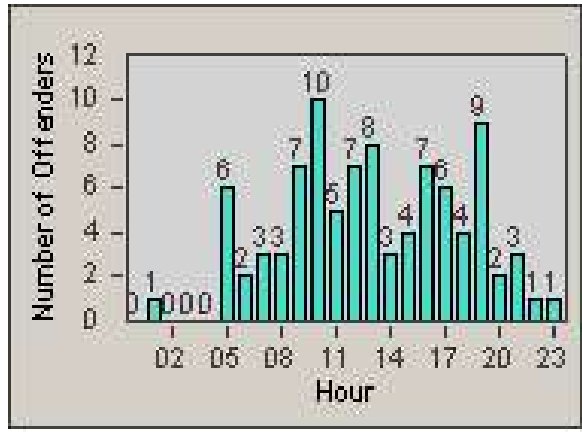

# Redflex Redlight Offender Statistics

CONTRACT: Union City  
 DATE FROM: 1/Jul/2007

LOCATION: UNI-MITA-01 Mission Boulevard and Tamarack Drive  
 DATE TO: 31/Jul/2007

LANE 1

LANE 2

LANE 3

# Redflex Redlight Offender Statistics

**CONTRACT:** Union City  
**DATE FROM:** 1/Jul/2007

**LOCATION:** UNI-MITA-01 Mission Boulevard and Tamarack Drive  
**DATE TO:** 31/Jul/2007

LANE 4

LANE TOTAL

# Redflex Redlight Offender Statistics

**CONTRACT:** Union City  
**DATE FROM:** 1/Jul/2007

**LOCATION:** UNI-MITA-01 Mission Boulevard and Tamarack Drive  
**DATE TO:** 31/Jul/2007