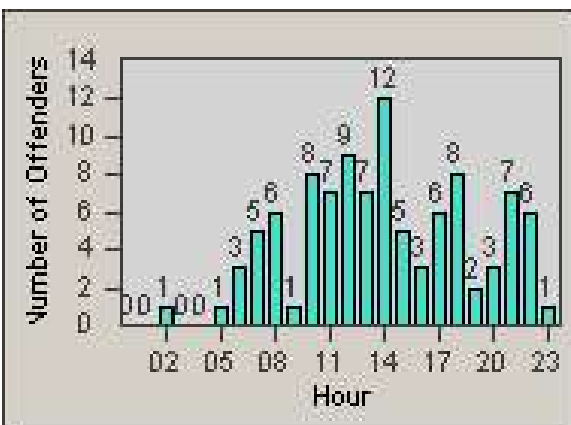

# Redflex Redlight Offender Statistics

CONTRACT: Union City  
 DATE FROM: 1/Jul/2007

LOCATION: UNI-MITA-01 Mission Boulevard and Tamarack Drive  
 DATE TO: 31/Jul/2007

LANE 1

LANE 2

LANE 3

# Redflex Redlight Offender Statistics

**CONTRACT:** Union City  
**DATE FROM:** 1/Jul/2007

**LOCATION:** UNI-MITA-01 Mission Boulevard and Tamarack Drive  
**DATE TO:** 31/Jul/2007

LANE 4

LANE TOTAL

# Redflex Redlight Offender Statistics

**CONTRACT:** Union City  
**DATE FROM:** 1/Jul/2007

**LOCATION:** UNI-MITA-01 Mission Boulevard and Tamarack Drive  
**DATE TO:** 31/Jul/2007