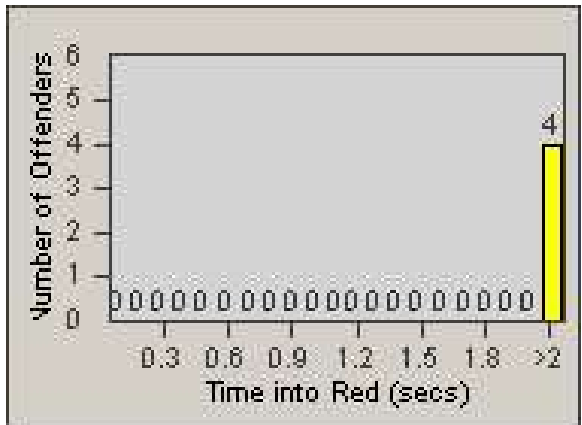

# Redflex Redlight Offender Statistics

CONTRACT: Union City  
 DATE FROM: 1/Jul/2007

LOCATION: UNI-MITA-01 Mission Boulevard and Tamarack Drive  
 DATE TO: 31/Jul/2007

LANE 1

LANE 2

LANE 3

# Redflex Redlight Offender Statistics

**CONTRACT:** Union City  
**DATE FROM:** 1/Jul/2007

**LOCATION:** UNI-MITA-01 Mission Boulevard and Tamarack Drive  
**DATE TO:** 31/Jul/2007

LANE 4

LANE TOTAL

# Redflex Redlight Offender Statistics

**CONTRACT:** Union City  
**DATE FROM:** 1/Jul/2007

**LOCATION:** UNI-MITA-01 Mission Boulevard and Tamarack Drive  
**DATE TO:** 31/Jul/2007