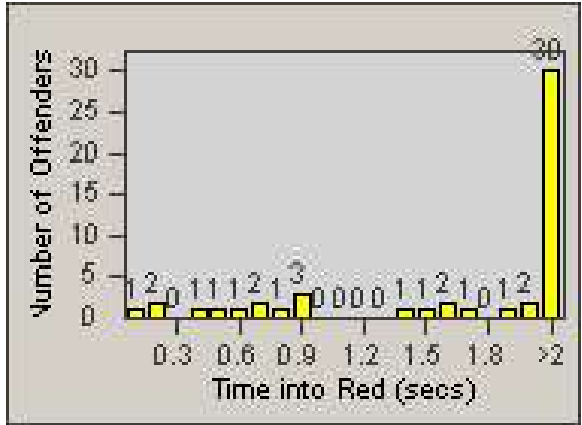

# Redflex Redlight Offender Statistics

**CONTRACT:** Union City  
**DATE FROM:** 1/Jul/2007

**LOCATION:** UNI-MITA-01 Mission Boulevard and Tamarack Drive  
**DATE TO:** 31/Jul/2007

LANE 4

LANE TOTAL

# Redflex Redlight Offender Statistics

**CONTRACT:** Union City  
**DATE FROM:** 1/Jul/2007

**LOCATION:** UNI-MITA-01 Mission Boulevard and Tamarack Drive  
**DATE TO:** 31/Jul/2007