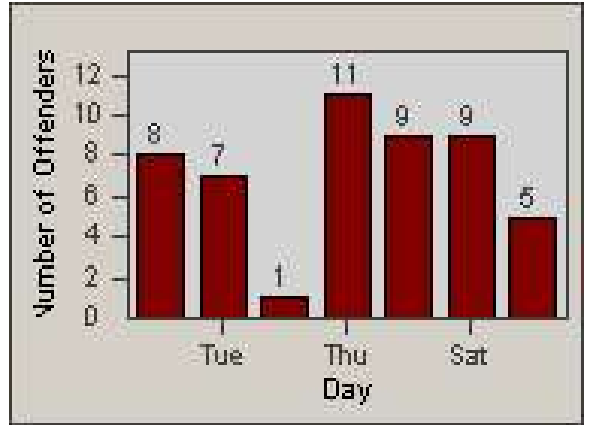

# Redflex Redlight Offender Statistics

**CONTRACT:** Union City  
**DATE FROM:** 1/Jul/2007

**LOCATION:** UNI-MITA-01 Mission Boulevard and Tamarack Drive  
**DATE TO:** 31/Jul/2007

LANE 4

LANE TOTAL

# Redflex Redlight Offender Statistics

**CONTRACT:** Union City  
**DATE FROM:** 1/Jul/2007

**LOCATION:** UNI-MITA-01 Mission Boulevard and Tamarack Drive  
**DATE TO:** 31/Jul/2007