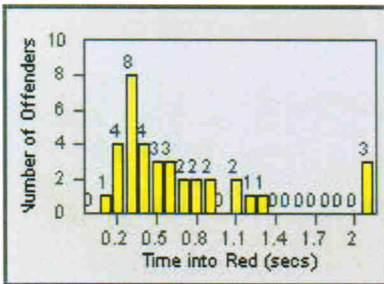

Redflex Redlight Offender Statistics

CONTRACT: Ventura

LOCATION: VE-THSE-01 Thompson and Seaward

DATE FROM: 01-Jul-2012

DATE TO: 31-Jul-2012

LANE 1