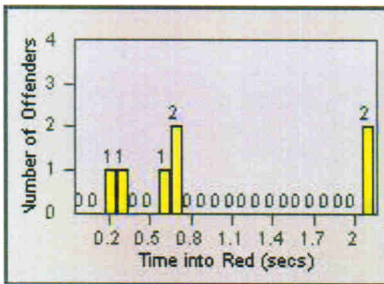

Redflex Redlight Offender Statistics

CONTRACT: Ventura

LOCATION: VE-VIMO-01 Victoria and Moon

DATE FROM: 01-Jul-2012

DATE TO: 31-Jul-2012

LANE 1