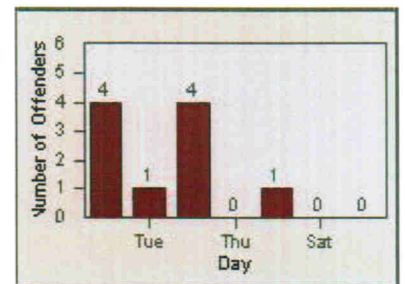

LOCATION: VE-VITG-01 Victoria and Telegraph

DATE FROM: 01-Jul-2012

DATE TO: 31-Jul-2012

LANE 4

LANE TOTAL

Redflex Redlight Offender Statistics

CONTRACT: Ventura

LOCATION: VE-VITP-01 Victoria and Telephone

DATE FROM: 01-Jul-2012

DATE TO: 31-Jul-2012

LANE 1

LANE 2

LANE 3

Redflex Redlight Offender Statistics

CONTRACT: Ventura

LOCATION: VE-VITP-01 Victoria and Telephone