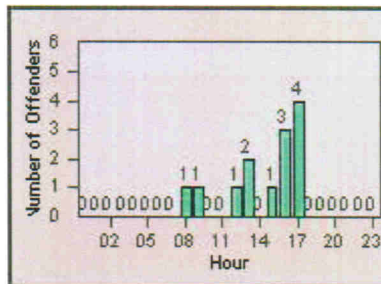

DATE FROM: 01-Jul-2012

DATE TO: 31-Jul-2012

LANE 4

LANE TOTAL

Redflex Redlight Offender Statistics

CONTRACT: Ventura LOCATION: VE-VITP-03 Victoria and Telephone
 DATE FROM: 01-Jul-2012 DATE TO: 31-Jul-2012

LANE 1

LANE 2

LANE 3

Redflex Redlight Offender Statistics

CONTRACT: Ventura LOCATION: VE-VITP-03 Victoria and Telephone
 DATE FROM: 01-Jul-2012 DATE TO: 31-Jul-2012

LANE 4

LANE TOTAL

Redflex Redlight Offender Statistics