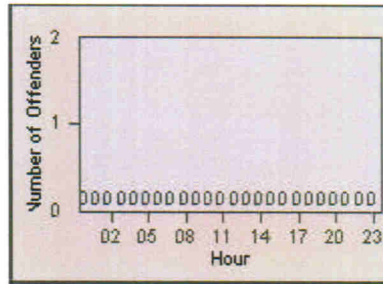

Redflex Redlight Offender Statistics

CONTRACT: Ventura   LOCATION: VE-VIRA-01 Victoria and Ralston
DATE FROM: 01-Jul-2012   DATE TO: 31-Jul-2012

LANE 4