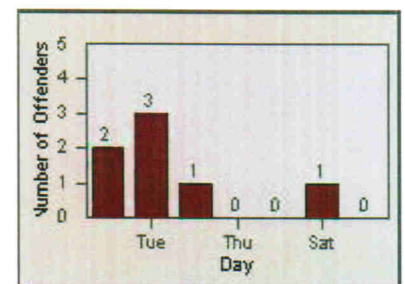

LOCATION: VE-THSE-01 Thompson and Seaward

DATE FROM: 01-Jul-2012

DATE TO: 31-Jul-2012

LANE 4

LANE TOTAL

Redflex Redlight Offender Statistics

CONTRACT: Ventura

LOCATION: VE-VIMO-01 Victoria and Moon

DATE FROM: 01-Jul-2012

DATE TO: 31-Jul-2012

LANE 1

LANE 2

LANE 3

Redflex Redlight Offender Statistics

CONTRACT: Ventura LOCATION: VE-VIMO-01 Victoria and Moon
 DATE FROM: 01-Jul-2012 DATE TO: 31-Jul-2012

LANE 4