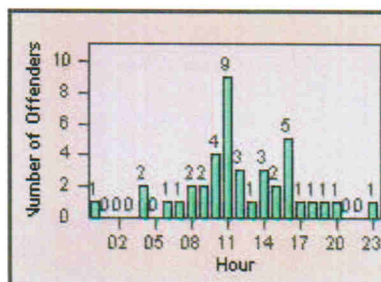

LANE 1

LANE 2

LANE 3

Redflex Redlight Offender Statistics

CONTRACT: Ventura LOCATION: VE-VITP-03 Victoria and Telephone
 DATE FROM: 01-Jul-2012 DATE TO: 31-Jul-2012

LANE 4

LANE TOTAL

Redflex Redlight Offender Statistics

CONTRACT: Ventura

LOCATION: VE-VIVA-01 Victoria and Valentine

DATE FROM: 01-Jul-2012

DATE TO: 31-Jul-2012

LANE 1

LANE 2

LANE 3

Redflex Redlight Offender Statistics