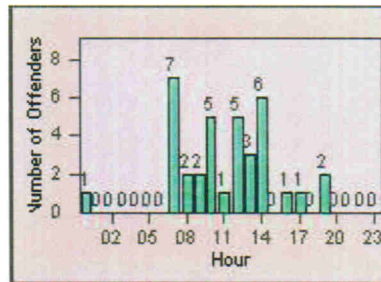

LOCATION: VE-VITG-01 Victoria and Telegraph

DATE FROM: 01-Jul-2012

DATE TO: 31-Jul-2012

LANE 4

LANE TOTAL

Redflex Redlight Offender Statistics

CONTRACT: Ventura

LOCATION: VE-VITP-01 Victoria and Telephone

DATE FROM: 01-Jul-2012

DATE TO: 31-Jul-2012

LANE 1

LANE 2

LANE 3

Redflex Redlight Offender Statistics

CONTRACT: Ventura

LOCATION: VE-VITP-01 Victoria and Telephone