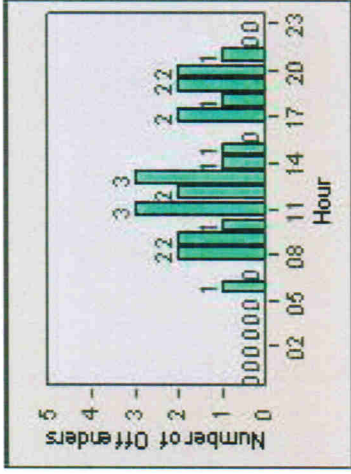

Redflex Redlight Offender Statistics

CONTRACT: Ventura **LOCATION:** VE-TGDA-01 Telegraph and Day
DATE FROM: 01-Jul-2012 **DATE TO:** 31-Jul-2012

LANE 1

LANE 2

LANE 3

Redflex Redlight Offender Statistics

CONTRACT: Ventura LOCATION: VE-TGDA-01 Telegraph and Day
DATE FROM: 01-Jul-2012 DATE TO: 31-Jul-2012

LANE 4

LANE TOTAL

Redflex Redlight Offender Statistics

CONTRACT: Ventura **LOCATION:** VE-TGDA-01 Telegraph and Day
DATE FROM: 01-Jul-2012 **DATE TO:** 31-Jul-2012

Redflex Redlight Offender Statistics

CONTRACT: Ventura