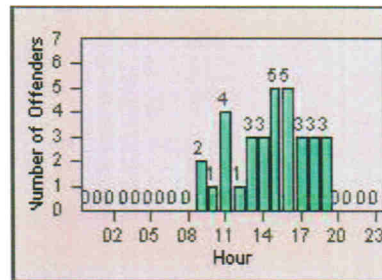

DATE FROM: 01-Jul-2012

DATE TO: 31-Jul-2012

LANE 4

LANE TOTAL

Redflex Redlight Offender Statistics

CONTRACT: Ventura LOCATION: VE-VITP-03 Victoria and Telephone
 DATE FROM: 01-Jul-2012 DATE TO: 31-Jul-2012

LANE 1

LANE 2

LANE 3

Redflex Redlight Offender Statistics

CONTRACT: Ventura LOCATION: VE-VITP-03 Victoria and Telephone
 DATE FROM: 01-Jul-2012 DATE TO: 31-Jul-2012

LANE 4

LANE TOTAL

Redflex Redlight Offender Statistics