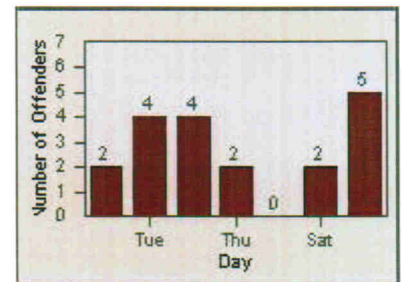

Redflex Redlight Offender Statistics

CONTRACT: Ventura

LOCATION: VE-VITG-01 Victoria and Telegraph

DATE FROM: 01-Jul-2012

DATE TO: 31-Jul-2012

LANE 1