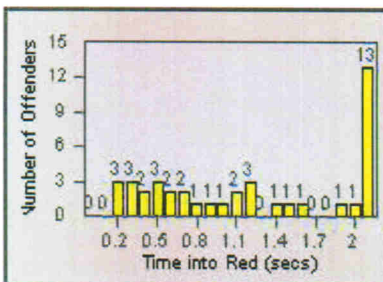

LANE 1

LANE 2

LANE 3

Redflex Redlight Offender Statistics

CONTRACT: Ventura LOCATION: VE-VITP-03 Victoria and Telephone
 DATE FROM: 01-Jul-2012 DATE TO: 31-Jul-2012

LANE 4

LANE TOTAL

Redflex Redlight Offender Statistics

CONTRACT: Ventura

LOCATION: VE-VIVA-01 Victoria and Valentine

DATE FROM: 01-Jul-2012

DATE TO: 31-Jul-2012

LANE 1

LANE 2

LANE 3

Redflex Redlight Offender Statistics