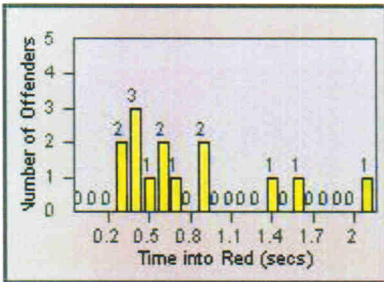

LANE TOTAL

Redflex Redlight Offender Statistics

CONTRACT: Ventura

LOCATION: VE-VIOP-01 Victoria and Olivas Park

DATE FROM: 01-Jul-2012

DATE TO: 31-Jul-2012

LANE 1

LANE 2