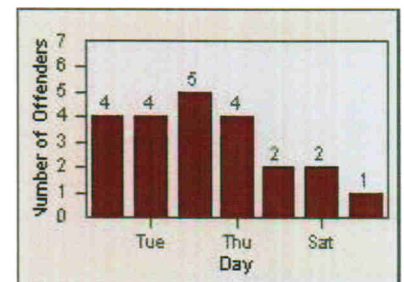

DATE FROM: 01-Jul-2012

DATE TO: 31-Jul-2012

LANE 1

LANE 2

LANE 3

Redflex Redlight Offender Statistics

CONTRACT: Ventura LOCATION: VE-VIMO-01 Victoria and Moon
 DATE FROM: 01-Jul-2012 DATE TO: 31-Jul-2012

LANE 4

LANE TOTAL

Redflex Redlight Offender Statistics

CONTRACT: Ventura

LOCATION: VE-VIOP-01 Victoria and Olivas Park

DATE FROM: 01-Jul-2012

DATE TO: 31-Jul-2012

LANE 1

LANE 2