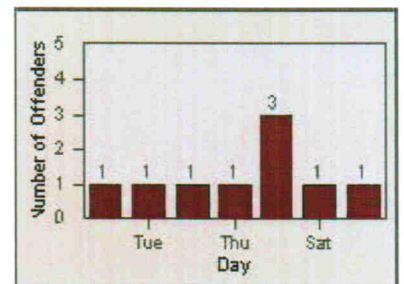

LANE 1

LANE 2

LANE 3

Redflex Redlight Offender Statistics

CONTRACT: Ventura LOCATION: VE-VITP-03 Victoria and Telephone
 DATE FROM: 01-Jul-2012 DATE TO: 31-Jul-2012

LANE 4

LANE TOTAL

Redflex Redlight Offender Statistics

CONTRACT: Ventura

LOCATION: VE-VIVA-01 Victoria and Valentine

DATE FROM: 01-Jul-2012

DATE TO: 31-Jul-2012

LANE 1

LANE 2

LANE 3

Redflex Redlight Offender Statistics