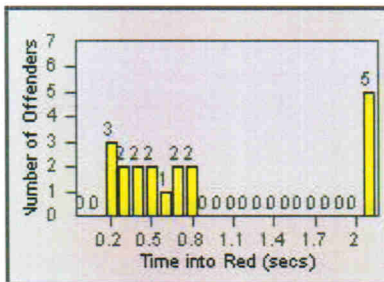

Redflex Redlight Offender Statistics

CONTRACT: Ventura

LOCATION: VE-VITG-01 Victoria and Telegraph

DATE FROM: 01-Jul-2012

DATE TO: 31-Jul-2012

LANE 1