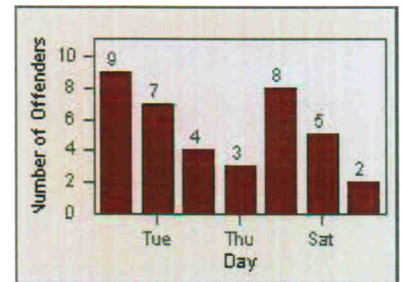

Redflex Redlight Offender Statistics

CONTRACT: Ventura LOCATION: VE-VIRA-01 Victoria and Ralston
 DATE FROM: 01-Jul-2012 DATE TO: 31-Jul-2012

LANE 4

LANE TOTAL

Redflex Redlight Offender Statistics

CONTRACT: Ventura

LOCATION: VE-VITG-01 Victoria and Telegraph

DATE FROM: 01-Jul-2012

DATE TO: 31-Jul-2012

LANE 1

LANE 2

LANE 3

Redflex Redlight Offender Statistics

CONTRACT: Ventura