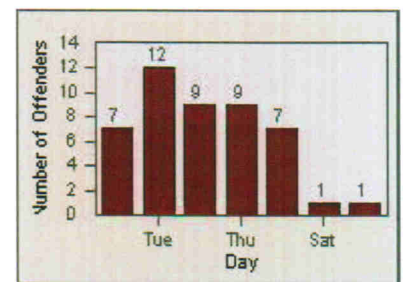

DATE FROM: 01-Jul-2012

DATE TO: 31-Jul-2012

LANE 4

LANE TOTAL

Redflex Redlight Offender Statistics

CONTRACT: Ventura LOCATION: VE-VITP-03 Victoria and Telephone
 DATE FROM: 01-Jul-2012 DATE TO: 31-Jul-2012

LANE 1

LANE 2

LANE 3

Redflex Redlight Offender Statistics

CONTRACT: Ventura LOCATION: VE-VITP-03 Victoria and Telephone
 DATE FROM: 01-Jul-2012 DATE TO: 31-Jul-2012

LANE 4

LANE TOTAL

Redflex Redlight Offender Statistics

CONTRACT: Ventura

LOCATION: VE-VIVA-01 Victoria and Valentine

DATE FROM: 01-Jul-2012

DATE TO: 31-Jul-2012

LANE 1

LANE 2

LANE 3

Redflex Redlight Offender Statistics