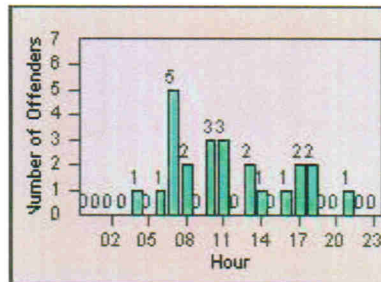

LANE 3

Redflex Redlight Offender Statistics

CONTRACT: Ventura

LOCATION: VE-VIOP-01 Victoria and Olivas Park

DATE FROM: 01-Jul-2012

DATE TO: 31-Jul-2012

LANE 4

LANE TOTAL