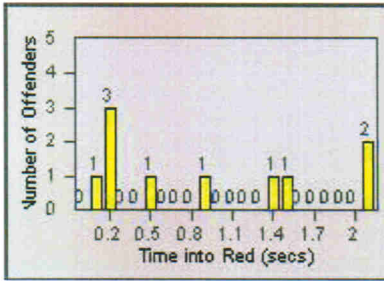

LANE TOTAL

Redflex Redlight Offender Statistics

CONTRACT: Ventura

LOCATION: VE-VIOP-01 Victoria and Olivas Park

DATE FROM: 01-Jul-2012

DATE TO: 31-Jul-2012

LANE 1

LANE 2