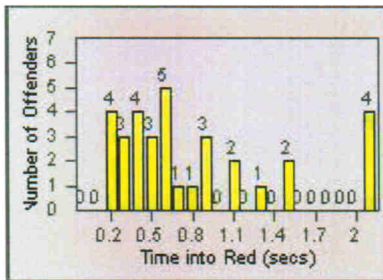

DATE FROM: 01-Jul-2012

DATE TO: 31-Jul-2012

LANE 1

LANE 2

LANE 3

Redflex Redlight Offender Statistics

CONTRACT: Ventura

LOCATION: VE-VITP-01 Victoria and Telephone

DATE FROM: 01-Jul-2012

DATE TO: 31-Jul-2012

LANE 4

LANE TOTAL

Redflex Redlight Offender Statistics

CONTRACT: Ventura LOCATION: VE-VITP-03 Victoria and Telephone
 DATE FROM: 01-Jul-2012 DATE TO: 31-Jul-2012

LANE 1

LANE 2

LANE 3

Redflex Redlight Offender Statistics

CONTRACT: Ventura LOCATION: VE-VITP-03 Victoria and Telephone
 DATE FROM: 01-Jul-2012 DATE TO: 31-Jul-2012

LANE 4

LANE TOTAL

Redflex Redlight Offender Statistics