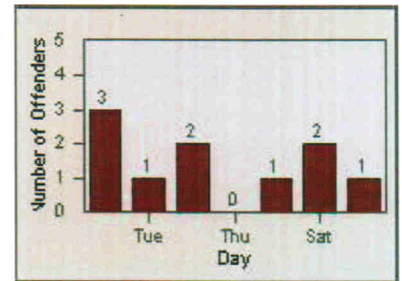

DATE FROM: 01-Jul-2012

DATE TO: 31-Jul-2012

LANE 1

LANE 2

LANE 3

Redflex Redlight Offender Statistics

CONTRACT: Ventura LOCATION: VE-VIMO-01 Victoria and Moon
 DATE FROM: 01-Jul-2012 DATE TO: 31-Jul-2012

LANE 4

LANE TOTAL

Redflex Redlight Offender Statistics

CONTRACT: Ventura

LOCATION: VE-VIOP-01 Victoria and Olivas Park

DATE FROM: 01-Jul-2012

DATE TO: 31-Jul-2012

LANE 1

LANE 2

LANE 3

Redflex Redlight Offender Statistics

CONTRACT: Ventura

LOCATION: VE-VIOP-01 Victoria and Olivas Park

DATE FROM: 01-Jul-2012

DATE TO: 31-Jul-2012

LANE 4

LANE TOTAL