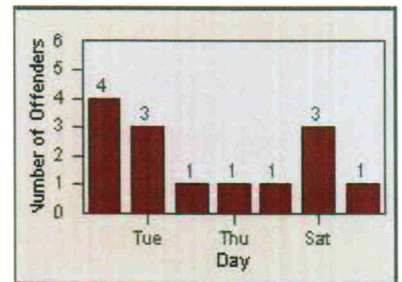

DATE FROM: 01-Jul-2012

DATE TO: 31-Jul-2012

LANE 1

LANE 2

LANE 3

Redflex Redlight Offender Statistics

CONTRACT: Ventura LOCATION: VE-VIMO-01 Victoria and Moon
 DATE FROM: 01-Jul-2012 DATE TO: 31-Jul-2012

LANE 4

LANE TOTAL

Redflex Redlight Offender Statistics

CONTRACT: Ventura

LOCATION: VE-VIOP-01 Victoria and Olivas Park

DATE FROM: 01-Jul-2012

DATE TO: 31-Jul-2012

LANE 1

LANE 2

LANE 3

Redflex Redlight Offender Statistics

CONTRACT: Ventura

LOCATION: VE-VIOP-01 Victoria and Olivas Park

DATE FROM: 01-Jul-2012

DATE TO: 31-Jul-2012

LANE 4

LANE TOTAL