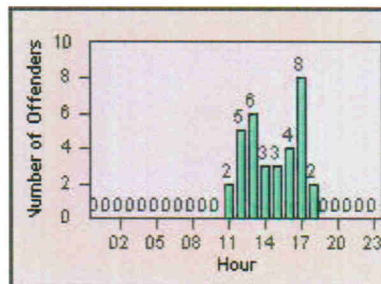

DATE FROM: 01-Jul-2012

DATE TO: 31-Jul-2012

LANE 4

LANE TOTAL

Redflex Redlight Offender Statistics

CONTRACT: Ventura LOCATION: VE-VITP-03 Victoria and Telephone
 DATE FROM: 01-Jul-2012 DATE TO: 31-Jul-2012

LANE 1

LANE 2

LANE 3

Redflex Redlight Offender Statistics

CONTRACT: Ventura LOCATION: VE-VITP-03 Victoria and Telephone
 DATE FROM: 01-Jul-2012 DATE TO: 31-Jul-2012

LANE 4

LANE TOTAL

Redflex Redlight Offender Statistics