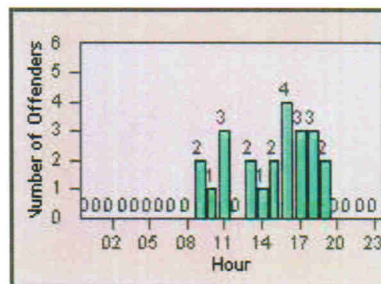

DATE FROM: 01-Jul-2012

DATE TO: 31-Jul-2012

LANE 1

LANE 2

LANE 3

Redflex Redlight Offender Statistics

CONTRACT: Ventura

LOCATION: VE-VITP-01 Victoria and Telephone

DATE FROM: 01-Jul-2012

DATE TO: 31-Jul-2012

LANE 4

LANE TOTAL

Redflex Redlight Offender Statistics

CONTRACT: Ventura LOCATION: VE-VITP-03 Victoria and Telephone
 DATE FROM: 01-Jul-2012 DATE TO: 31-Jul-2012