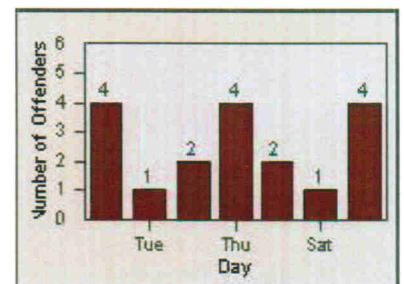

LANE 1

LANE 2

LANE 3

Redflex Redlight Offender Statistics

CONTRACT: Ventura LOCATION: VE-VITP-03 Victoria and Telephone
 DATE FROM: 01-Jul-2012 DATE TO: 31-Jul-2012

LANE 4

LANE TOTAL

Redflex Redlight Offender Statistics

CONTRACT: Ventura

LOCATION: VE-VIVA-01 Victoria and Valentine

DATE FROM: 01-Jul-2012

DATE TO: 31-Jul-2012

LANE 1

LANE 2

LANE 3

Redflex Redlight Offender Statistics