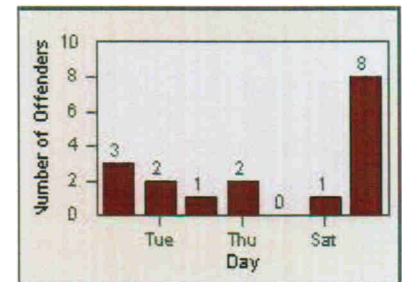

LOCATION: VE-VITG-01 Victoria and Telegraph

DATE FROM: 01-Jul-2012

DATE TO: 31-Jul-2012

LANE 1

LANE 2

LANE 3

Redflex Redlight Offender Statistics

CONTRACT: Ventura