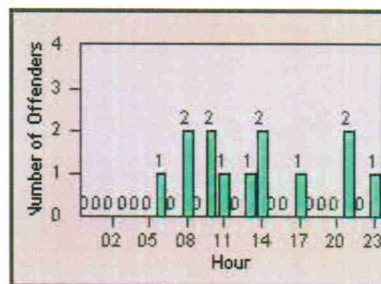

DATE FROM: 01-Jul-2012

DATE TO: 31-Jul-2012

LANE 1

LANE 2

LANE 3

Redflex Redlight Offender Statistics

CONTRACT: Ventura LOCATION: VE-VIMO-01 Victoria and Moon
 DATE FROM: 01-Jul-2012 DATE TO: 31-Jul-2012

LANE 4