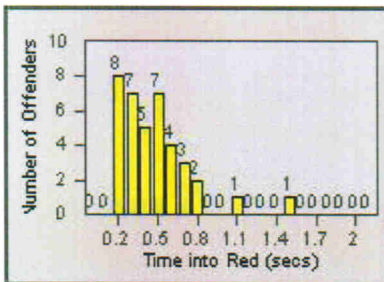

Redflex Redlight Offender Statistics

CONTRACT: Ventura

LOCATION: VE-VIRA-01 Victoria and Ralston

DATE FROM: 01-Jul-2012

DATE TO: 31-Jul-2012

LANE 1

LANE 2

LANE 3

Redflex Redlight Offender Statistics

CONTRACT: Ventura LOCATION: VE-VIRA-01 Victoria and Ralston
 DATE FROM: 01-Jul-2012 DATE TO: 31-Jul-2012

LANE 4

LANE TOTAL

Redflex Redlight Offender Statistics

CONTRACT: Ventura