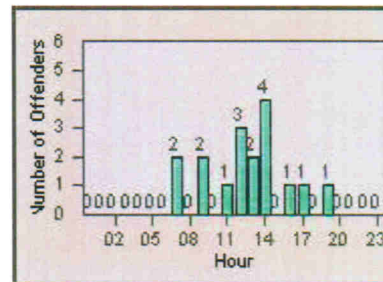

LOCATION: VE-VITG-01 Victoria and Telegraph

DATE FROM: 01-Jul-2012

DATE TO: 31-Jul-2012

LANE 1

LANE 2

LANE 3

Redflex Redlight Offender Statistics

CONTRACT: Ventura