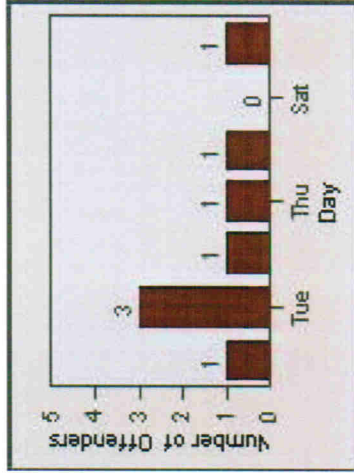

Redflex Redlight Offender Statistics

CONTRACT: Ventura **LOCATION:** VE-TGDA-01 Telegraph and Day
DATE FROM: 01-Jul-2012 **DATE TO:** 31-Jul-2012

LANE 1

LANE 2

LANE 3

Redflex Redlight Offender Statistics

CONTRACT: Ventura LOCATION: VE-TGDA-01 Telegraph and Day
DATE FROM: 01-Jul-2012 DATE TO: 31-Jul-2012

LANE 4

LANE TOTAL

Redflex Redlight Offender Statistics

CONTRACT: Ventura **LOCATION:** VE-TGDA-01 Telegraph and Day
DATE FROM: 01-Jul-2012 **DATE TO:** 31-Jul-2012

Redflex Redlight Offender Statistics

CONTRACT: Ventura