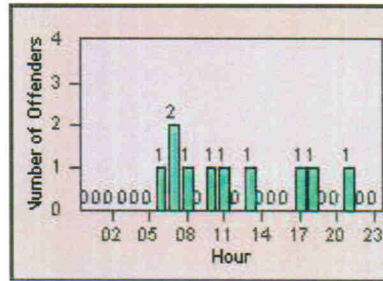

LANE TOTAL

Redflex Redlight Offender Statistics

CONTRACT: Ventura

LOCATION: VE-VIOP-01 Victoria and Olivas Park

DATE FROM: 01-Jul-2012

DATE TO: 31-Jul-2012

LANE 1

LANE 2