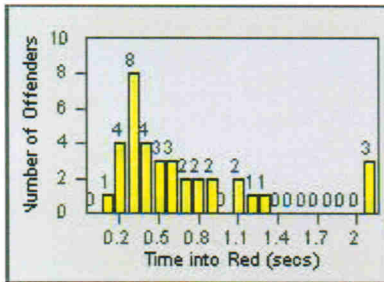

LANE 4

LANE TOTAL

Redflex Redlight Offender Statistics

CONTRACT: Ventura **LOCATION:** VE-TGDA-01 Telegraph and Day
DATE FROM: 01-Jul-2012 **DATE TO:** 31-Jul-2012

Redflex Redlight Offender Statistics

CONTRACT: Ventura

LOCATION: VE-THSE-01 Thompson and Seaward

DATE FROM: 01-Jul-2012

DATE TO: 31-Jul-2012

LANE 4

LANE TOTAL

Redflex Redlight Offender Statistics

CONTRACT: Ventura

LOCATION: VE-VIMO-01 Victoria and Moon

DATE FROM: 01-Jul-2012

DATE TO: 31-Jul-2012

LANE 1

LANE 2

LANE 3

Redflex Redlight Offender Statistics

CONTRACT: Ventura LOCATION: VE-VIMO-01 Victoria and Moon
 DATE FROM: 01-Jul-2012 DATE TO: 31-Jul-2012

LANE 4