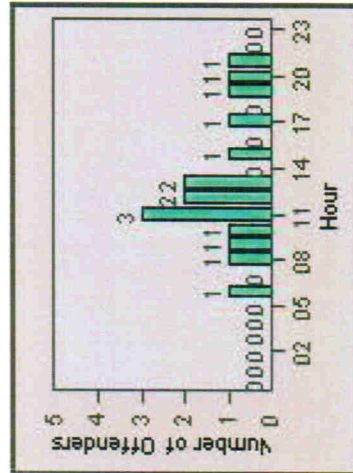

Redflex Redlight Offender Statistics

CONTRACT: Ventura **LOCATION:** VE-TGDA-01 Telegraph and Day
DATE FROM: 01-Jul-2012 **DATE TO:** 31-Jul-2012

LANE 1

LANE 2

LANE 3

Redflex Redlight Offender Statistics

CONTRACT: Ventura LOCATION: VE-TGDA-01 Telegraph and Day
DATE FROM: 01-Jul-2012 DATE TO: 31-Jul-2012

LANE 4

LANE TOTAL

Redflex Redlight Offender Statistics

CONTRACT: Ventura **LOCATION:** VE-TGDA-01 Telegraph and Day
DATE FROM: 01-Jul-2012 **DATE TO:** 31-Jul-2012

Redflex Redlight Offender Statistics

CONTRACT: Ventura