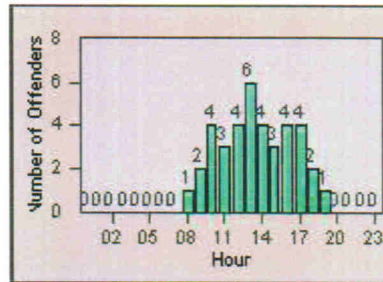

Redflex Redlight Offender Statistics

CONTRACT: Ventura LOCATION: VE-VIRA-01 Victoria and Ralston
 DATE FROM: 01-Jul-2012 DATE TO: 31-Jul-2012

LANE 4

LANE TOTAL

Redflex Redlight Offender Statistics

CONTRACT: Ventura