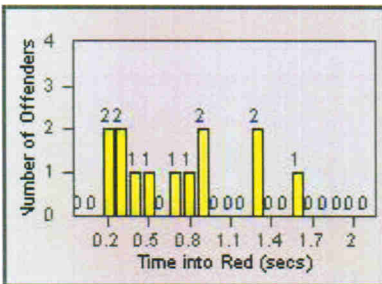

DATE FROM: 01-Jul-2012

DATE TO: 31-Jul-2012

LANE 1

LANE 2

LANE 3

Redflex Redlight Offender Statistics

CONTRACT: Ventura

LOCATION: VE-VITP-01 Victoria and Telephone

DATE FROM: 01-Jul-2012

DATE TO: 31-Jul-2012

LANE 4

LANE TOTAL

Redflex Redlight Offender Statistics

CONTRACT: Ventura LOCATION: VE-VITP-03 Victoria and Telephone
 DATE FROM: 01-Jul-2012 DATE TO: 31-Jul-2012

LANE 1

LANE 2

LANE 3

Redflex Redlight Offender Statistics

CONTRACT: Ventura LOCATION: VE-VITP-03 Victoria and Telephone
 DATE FROM: 01-Jul-2012 DATE TO: 31-Jul-2012

LANE 4

LANE TOTAL

Redflex Redlight Offender Statistics