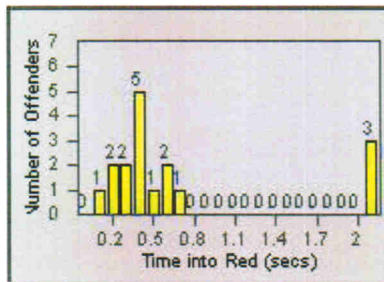

Redflex Redlight Offender Statistics

CONTRACT: Ventura LOCATION: VE-VIRA-01 Victoria and Ralston
 DATE FROM: 01-Jul-2012 DATE TO: 31-Jul-2012

LANE 4

LANE TOTAL

Redflex Redlight Offender Statistics

CONTRACT: Ventura

LOCATION: VE-VITG-01 Victoria and Telegraph

DATE FROM: 01-Jul-2012

DATE TO: 31-Jul-2012

LANE 1

LANE 2

LANE 3

Redflex Redlight Offender Statistics

CONTRACT: Ventura