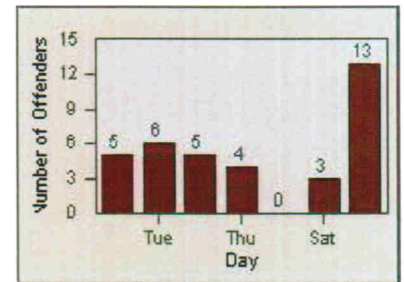

LOCATION: VE-VITG-01 Victoria and Telegraph

DATE FROM: 01-Jul-2012

DATE TO: 31-Jul-2012

LANE 4

LANE TOTAL

Redflex Redlight Offender Statistics

CONTRACT: Ventura

LOCATION: VE-VITP-01 Victoria and Telephone

DATE FROM: 01-Jul-2012

DATE TO: 31-Jul-2012

LANE 1

LANE 2

LANE 3

Redflex Redlight Offender Statistics

CONTRACT: Ventura

LOCATION: VE-VITP-01 Victoria and Telephone