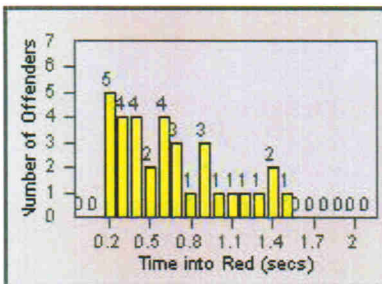

DATE FROM: 01-Jul-2012

DATE TO: 31-Jul-2012

LANE 1

LANE 2

LANE 3

Redflex Redlight Offender Statistics

CONTRACT: Ventura

LOCATION: VE-VITP-01 Victoria and Telephone

DATE FROM: 01-Jul-2012

DATE TO: 31-Jul-2012

LANE 4

LANE TOTAL

Redflex Redlight Offender Statistics

CONTRACT: Ventura LOCATION: VE-VITP-03 Victoria and Telephone
 DATE FROM: 01-Jul-2012 DATE TO: 31-Jul-2012

LANE 1

LANE 2

LANE 3

Redflex Redlight Offender Statistics

CONTRACT: Ventura LOCATION: VE-VITP-03 Victoria and Telephone
 DATE FROM: 01-Jul-2012 DATE TO: 31-Jul-2012

LANE 4

LANE TOTAL

Redflex Redlight Offender Statistics