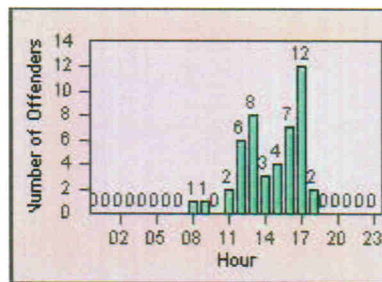

DATE FROM: 01-Jul-2012

DATE TO: 31-Jul-2012

LANE 4

LANE TOTAL

Redflex Redlight Offender Statistics

CONTRACT: Ventura LOCATION: VE-VITP-03 Victoria and Telephone
 DATE FROM: 01-Jul-2012 DATE TO: 31-Jul-2012

LANE 1

LANE 2

LANE 3

Redflex Redlight Offender Statistics

CONTRACT: Ventura LOCATION: VE-VITP-03 Victoria and Telephone
 DATE FROM: 01-Jul-2012 DATE TO: 31-Jul-2012

LANE 4

LANE TOTAL

Redflex Redlight Offender Statistics

CONTRACT: Ventura

LOCATION: VE-VIVA-01 Victoria and Valentine

DATE FROM: 01-Jul-2012

DATE TO: 31-Jul-2012

LANE 1

LANE 2

LANE 3

Redflex Redlight Offender Statistics