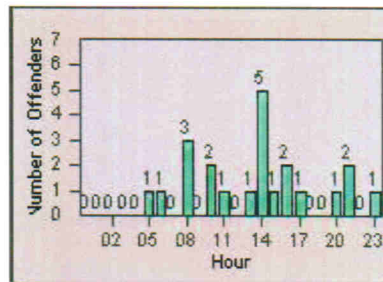

Redflex Redlight Offender Statistics

CONTRACT: Ventura   LOCATION: VE-VIMO-01 Victoria and Moon
DATE FROM: 01-Jul-2012   DATE TO: 31-Jul-2012

LANE 4

LANE TOTAL