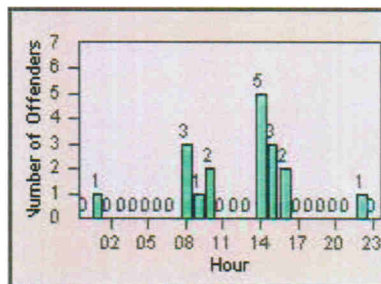

LANE 1

LANE 2

LANE 3

Redflex Redlight Offender Statistics

CONTRACT: Ventura LOCATION: VE-VITP-03 Victoria and Telephone
 DATE FROM: 01-Jul-2012 DATE TO: 31-Jul-2012

LANE 4

LANE TOTAL

Redflex Redlight Offender Statistics

CONTRACT: Ventura

LOCATION: VE-VIVA-01 Victoria and Valentine

DATE FROM: 01-Jul-2012

DATE TO: 31-Jul-2012

LANE 1

LANE 2

LANE 3

Redflex Redlight Offender Statistics