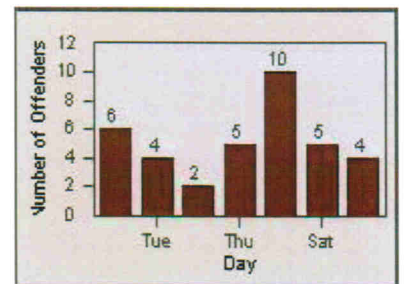

Redflex Redlight Offender Statistics

CONTRACT: Ventura **LOCATION:** VE-TGDA-01 Telegraph and Day
DATE FROM: 01-Jul-2012 **DATE TO:** 31-Jul-2012

LANE 1

LANE 2

LANE 3

Redflex Redlight Offender Statistics

CONTRACT: Ventura LOCATION: VE-TGDA-01 Telegraph and Day
DATE FROM: 01-Jul-2012 DATE TO: 31-Jul-2012

LANE 4

LANE TOTAL

Redflex Redlight Offender Statistics

CONTRACT: Ventura **LOCATION:** VE-TGDA-01 Telegraph and Day
DATE FROM: 01-Jul-2012 **DATE TO:** 31-Jul-2012

Redflex Redlight Offender Statistics

CONTRACT: Ventura

LOCATION: VE-THSE-01 Thompson and Seaward

DATE FROM: 01-Jul-2012

DATE TO: 31-Jul-2012

LANE 1

LANE 2

LANE 3

Redflex Redlight Offender Statistics

CONTRACT: Ventura