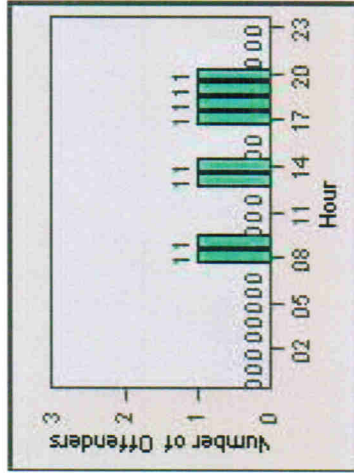

Redflex Redlight Offender Statistics

CONTRACT: Ventura **LOCATION:** VE-TGDA-01 Telegraph and Day
DATE FROM: 01-Jul-2012 **DATE TO:** 31-Jul-2012

LANE 1

LANE 2

LANE 3

Redflex Redlight Offender Statistics

CONTRACT: Ventura LOCATION: VE-TGDA-01 Telegraph and Day
DATE FROM: 01-Jul-2012 DATE TO: 31-Jul-2012

LANE 4

LANE TOTAL

Redflex Redlight Offender Statistics

CONTRACT: Ventura **LOCATION:** VE-TGDA-01 Telegraph and Day
DATE FROM: 01-Jul-2012 **DATE TO:** 31-Jul-2012

Redflex Redlight Offender Statistics

CONTRACT: Ventura