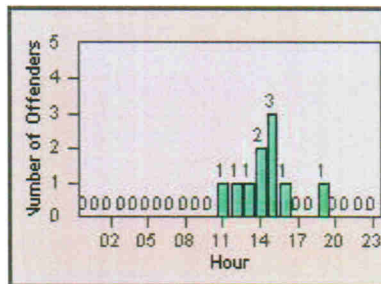

LOCATION: VE-VITG-01 Victoria and Telegraph

DATE FROM: 01-Jul-2012

DATE TO: 31-Jul-2012

LANE 4

LANE TOTAL

Redflex Redlight Offender Statistics

CONTRACT: Ventura

LOCATION: VE-VITP-01 Victoria and Telephone

DATE FROM: 01-Jul-2012

DATE TO: 31-Jul-2012

LANE 1

LANE 2

LANE 3

Redflex Redlight Offender Statistics

CONTRACT: Ventura

LOCATION: VE-VITP-01 Victoria and Telephone