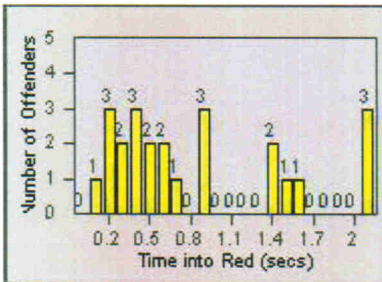

LANE 3

Redflex Redlight Offender Statistics

CONTRACT: Ventura

LOCATION: VE-VIOP-01 Victoria and Olivas Park

DATE FROM: 01-Jul-2012

DATE TO: 31-Jul-2012

LANE 4

LANE TOTAL