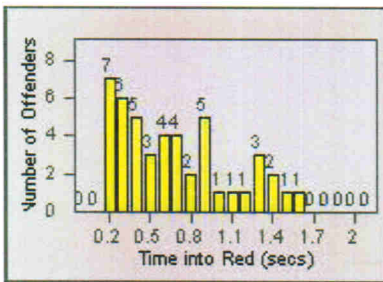

DATE FROM: 01-Jul-2012

DATE TO: 31-Jul-2012

LANE 4

LANE TOTAL

Redflex Redlight Offender Statistics

CONTRACT: Ventura LOCATION: VE-VITP-03 Victoria and Telephone
 DATE FROM: 01-Jul-2012 DATE TO: 31-Jul-2012

LANE 1

LANE 2

LANE 3

Redflex Redlight Offender Statistics

CONTRACT: Ventura LOCATION: VE-VITP-03 Victoria and Telephone
 DATE FROM: 01-Jul-2012 DATE TO: 31-Jul-2012

LANE 4

LANE TOTAL

Redflex Redlight Offender Statistics

CONTRACT: Ventura

LOCATION: VE-VIVA-01 Victoria and Valentine

DATE FROM: 01-Jul-2012

DATE TO: 31-Jul-2012

LANE 1

LANE 2

LANE 3

Redflex Redlight Offender Statistics