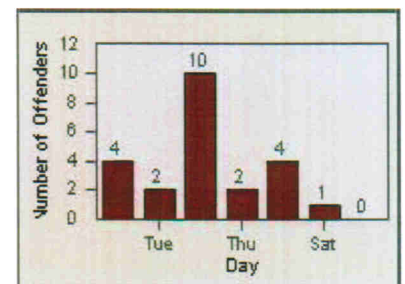

DATE FROM: 01-Jul-2012

DATE TO: 31-Jul-2012

LANE 1

LANE 2

LANE 3

Redflex Redlight Offender Statistics

CONTRACT: Ventura

LOCATION: VE-VITP-01 Victoria and Telephone

DATE FROM: 01-Jul-2012

DATE TO: 31-Jul-2012

LANE 4

LANE TOTAL

Redflex Redlight Offender Statistics

CONTRACT: Ventura LOCATION: VE-VITP-03 Victoria and Telephone
 DATE FROM: 01-Jul-2012 DATE TO: 31-Jul-2012