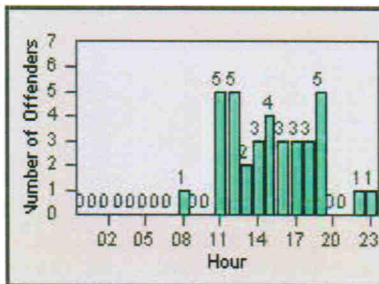

Redflex Redlight Offender Statistics

CONTRACT: Ventura **LOCATION:** VE-TGDA-01 Telegraph and Day
DATE FROM: 01-Jul-2012 **DATE TO:** 31-Jul-2012

LANE 1

LANE 2

LANE 3

Redflex Redlight Offender Statistics

CONTRACT: Ventura LOCATION: VE-TGDA-01 Telegraph and Day
DATE FROM: 01-Jul-2012 DATE TO: 31-Jul-2012

LANE 4

LANE TOTAL

Redflex Redlight Offender Statistics

CONTRACT: Ventura **LOCATION:** VE-TGDA-01 Telegraph and Day
DATE FROM: 01-Jul-2012 **DATE TO:** 31-Jul-2012

Redflex Redlight Offender Statistics

CONTRACT: Ventura

LOCATION: VE-THSE-01 Thompson and Seaward

DATE FROM: 01-Jul-2012

DATE TO: 31-Jul-2012

LANE 1

LANE 2

LANE 3

Redflex Redlight Offender Statistics

CONTRACT: Ventura