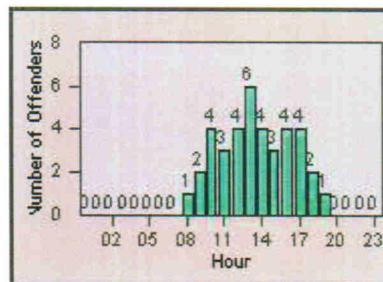

Redflex Redlight Offender Statistics

CONTRACT: Ventura

LOCATION: VE-VIRA-01 Victoria and Ralston

DATE FROM: 01-Jul-2012

DATE TO: 31-Jul-2012

LANE 1

LANE 2

LANE 3