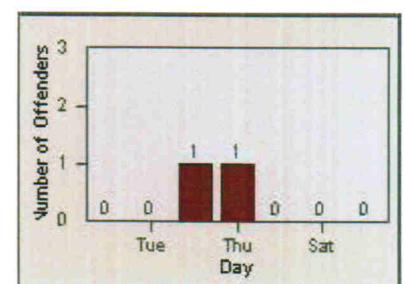

DATE FROM: 01-Jul-2012

DATE TO: 31-Jul-2012

LANE 1

LANE 2

LANE 3

Redflex Redlight Offender Statistics

CONTRACT: Ventura LOCATION: VE-VIMO-01 Victoria and Moon
 DATE FROM: 01-Jul-2012 DATE TO: 31-Jul-2012

LANE 4

LANE TOTAL

Redflex Redlight Offender Statistics

CONTRACT: Ventura

LOCATION: VE-VIOP-01 Victoria and Olivas Park

DATE FROM: 01-Jul-2012

DATE TO: 31-Jul-2012

LANE 1

LANE 2