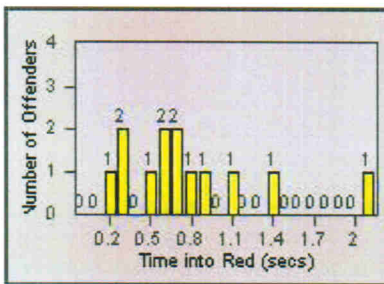

DATE FROM: 01-Jul-2012

DATE TO: 31-Jul-2012

LANE 1

LANE 2

LANE 3

Redflex Redlight Offender Statistics

CONTRACT: Ventura LOCATION: VE-VIMO-01 Victoria and Moon
 DATE FROM: 01-Jul-2012 DATE TO: 31-Jul-2012

LANE 4

LANE TOTAL

Redflex Redlight Offender Statistics

CONTRACT: Ventura

LOCATION: VE-VIOP-01 Victoria and Olivas Park

DATE FROM: 01-Jul-2012

DATE TO: 31-Jul-2012

LANE 1

LANE 2