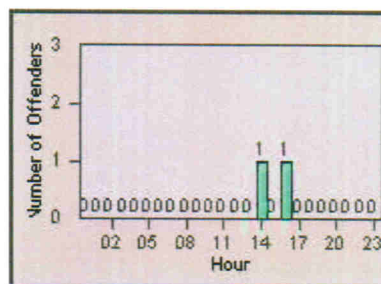

DATE FROM: 01-Jul-2012

DATE TO: 31-Jul-2012

LANE 1

LANE 2

LANE 3

Redflex Redlight Offender Statistics

CONTRACT: Ventura LOCATION: VE-VIMO-01 Victoria and Moon
 DATE FROM: 01-Jul-2012 DATE TO: 31-Jul-2012

LANE 4