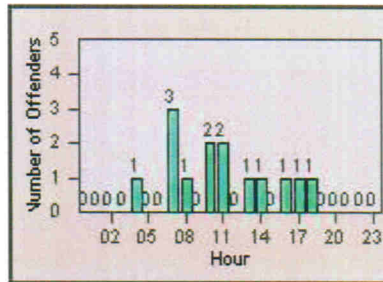

LANE TOTAL

Redflex Redlight Offender Statistics

CONTRACT: Ventura

LOCATION: VE-VIOP-01 Victoria and Olivas Park

DATE FROM: 01-Jul-2012

DATE TO: 31-Jul-2012

LANE 1

LANE 2