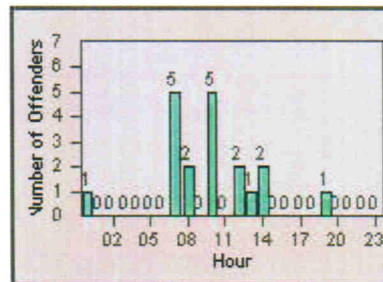

Redflex Redlight Offender Statistics

CONTRACT: Ventura LOCATION: VE-VIRA-01 Victoria and Ralston
 DATE FROM: 01-Jul-2012 DATE TO: 31-Jul-2012

LANE 4

LANE TOTAL

Redflex Redlight Offender Statistics

CONTRACT: Ventura

LOCATION: VE-VITG-01 Victoria and Telegraph

DATE FROM: 01-Jul-2012

DATE TO: 31-Jul-2012

LANE 1

LANE 2

LANE 3

Redflex Redlight Offender Statistics

CONTRACT: Ventura