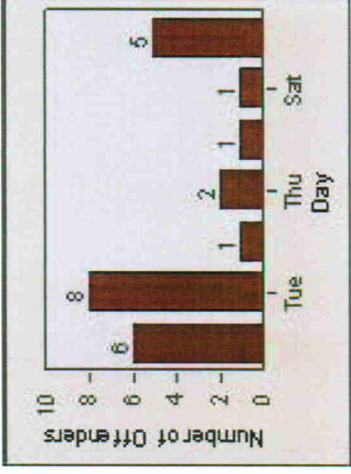

Redflex Redlight Offender Statistics

CONTRACT: Ventura **LOCATION:** VE-TGDA-01 Telegraph and Day
DATE FROM: 01-Jul-2012 **DATE TO:** 31-Jul-2012

LANE 1

LANE 2

LANE 3

Redflex Redlight Offender Statistics

CONTRACT: Ventura LOCATION: VE-TGDA-01 Telegraph and Day
DATE FROM: 01-Jul-2012 DATE TO: 31-Jul-2012

LANE 4

LANE TOTAL

Redflex Redlight Offender Statistics

CONTRACT: Ventura **LOCATION:** VE-TGDA-01 Telegraph and Day
DATE FROM: 01-Jul-2012 **DATE TO:** 31-Jul-2012

Redflex Redlight Offender Statistics

CONTRACT: Ventura