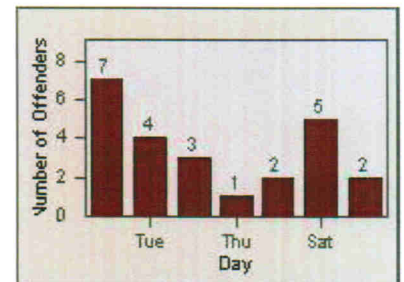

LANE 3

Redflex Redlight Offender Statistics

CONTRACT: Ventura

LOCATION: VE-VIOP-01 Victoria and Olivas Park

DATE FROM: 01-Jul-2012

DATE TO: 31-Jul-2012

LANE 4

LANE TOTAL