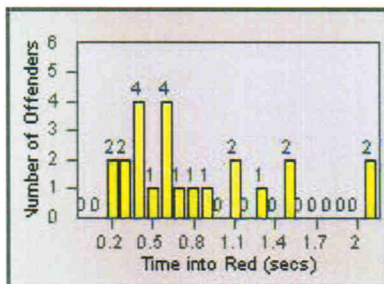

DATE FROM: 01-Jul-2012

DATE TO: 31-Jul-2012

LANE 1

LANE 2

LANE 3

Redflex Redlight Offender Statistics

CONTRACT: Ventura

LOCATION: VE-VITP-01 Victoria and Telephone

DATE FROM: 01-Jul-2012

DATE TO: 31-Jul-2012

LANE 4

LANE TOTAL

Redflex Redlight Offender Statistics

CONTRACT: Ventura LOCATION: VE-VITP-03 Victoria and Telephone
 DATE FROM: 01-Jul-2012 DATE TO: 31-Jul-2012