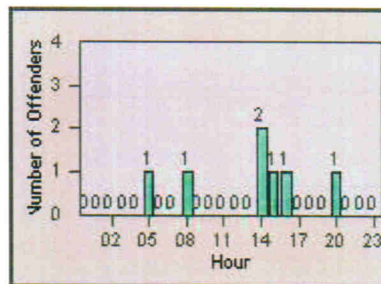

LOCATION: VE-THSE-01 Thompson and Seaward

DATE FROM: 01-Jul-2012

DATE TO: 31-Jul-2012

LANE 4

LANE TOTAL

Redflex Redlight Offender Statistics

CONTRACT: Ventura

LOCATION: VE-VIMO-01 Victoria and Moon

DATE FROM: 01-Jul-2012

DATE TO: 31-Jul-2012

LANE 1

LANE 2

LANE 3

Redflex Redlight Offender Statistics

CONTRACT: Ventura LOCATION: VE-VIMO-01 Victoria and Moon
 DATE FROM: 01-Jul-2012 DATE TO: 31-Jul-2012

LANE 4