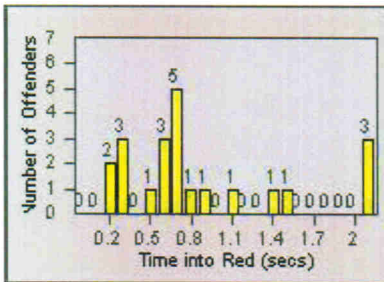

Redflex Redlight Offender Statistics

CONTRACT: Ventura   LOCATION: VE-VIMO-01 Victoria and Moon
DATE FROM: 01-Jul-2012   DATE TO: 31-Jul-2012

LANE 4

LANE TOTAL