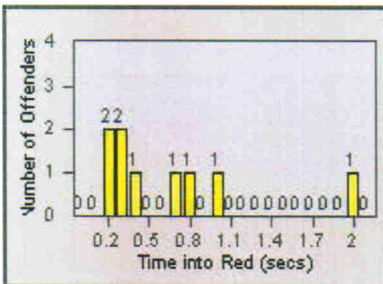

LANE 1

LANE 2

LANE 3

Redflex Redlight Offender Statistics

CONTRACT: Ventura LOCATION: VE-VITP-03 Victoria and Telephone
 DATE FROM: 01-Jul-2012 DATE TO: 31-Jul-2012

LANE 4

LANE TOTAL

Redflex Redlight Offender Statistics

CONTRACT: Ventura

LOCATION: VE-VIVA-01 Victoria and Valentine

DATE FROM: 01-Jul-2012

DATE TO: 31-Jul-2012

LANE 1

LANE 2

LANE 3

Redflex Redlight Offender Statistics