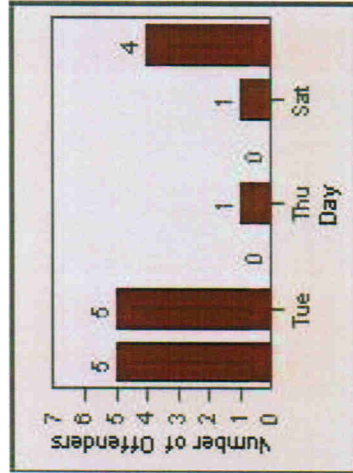

Redflex Redlight Offender Statistics

CONTRACT: Ventura **LOCATION:** VE-TGDA-01 Telegraph and Day
DATE FROM: 01-Jul-2012 **DATE TO:** 31-Jul-2012

LANE 1

LANE 2

LANE 3

Redflex Redlight Offender Statistics

CONTRACT: Ventura LOCATION: VE-TGDA-01 Telegraph and Day
DATE FROM: 01-Jul-2012 DATE TO: 31-Jul-2012

LANE 4

LANE TOTAL

Redflex Redlight Offender Statistics

CONTRACT: Ventura **LOCATION:** VE-TGDA-01 Telegraph and Day
DATE FROM: 01-Jul-2012 **DATE TO:** 31-Jul-2012

Redflex Redlight Offender Statistics

CONTRACT: Ventura