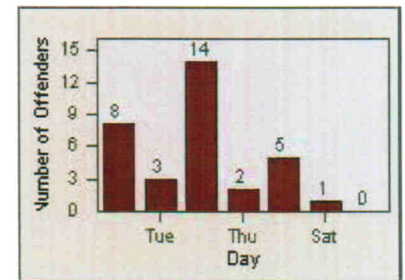

DATE FROM: 01-Jul-2012

DATE TO: 31-Jul-2012

LANE 1

LANE 2

LANE 3

Redflex Redlight Offender Statistics

CONTRACT: Ventura

LOCATION: VE-VITP-01 Victoria and Telephone

DATE FROM: 01-Jul-2012

DATE TO: 31-Jul-2012

LANE 4

LANE TOTAL

Redflex Redlight Offender Statistics

CONTRACT: Ventura LOCATION: VE-VITP-03 Victoria and Telephone
 DATE FROM: 01-Jul-2012 DATE TO: 31-Jul-2012

LANE 1

LANE 2

LANE 3

Redflex Redlight Offender Statistics

CONTRACT: Ventura LOCATION: VE-VITP-03 Victoria and Telephone
 DATE FROM: 01-Jul-2012 DATE TO: 31-Jul-2012

LANE 4

LANE TOTAL

Redflex Redlight Offender Statistics