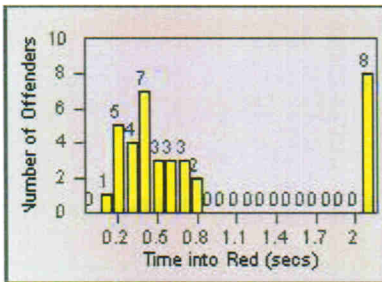

LOCATION: VE-VITG-01 Victoria and Telegraph

DATE FROM: 01-Jul-2012

DATE TO: 31-Jul-2012

LANE 4

LANE TOTAL

Redflex Redlight Offender Statistics

CONTRACT: Ventura

LOCATION: VE-VITP-01 Victoria and Telephone

DATE FROM: 01-Jul-2012

DATE TO: 31-Jul-2012

LANE 1

LANE 2

LANE 3

Redflex Redlight Offender Statistics

CONTRACT: Ventura

LOCATION: VE-VITP-01 Victoria and Telephone