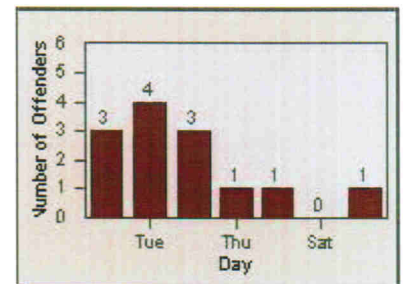

DATE FROM: 01-Jul-2012

DATE TO: 31-Jul-2012

LANE 4

LANE TOTAL

Redflex Redlight Offender Statistics

CONTRACT: Ventura LOCATION: VE-VITP-03 Victoria and Telephone
 DATE FROM: 01-Jul-2012 DATE TO: 31-Jul-2012

LANE 1

LANE 2

LANE 3

Redflex Redlight Offender Statistics

CONTRACT: Ventura LOCATION: VE-VITP-03 Victoria and Telephone
 DATE FROM: 01-Jul-2012 DATE TO: 31-Jul-2012

LANE 4

LANE TOTAL

Redflex Redlight Offender Statistics