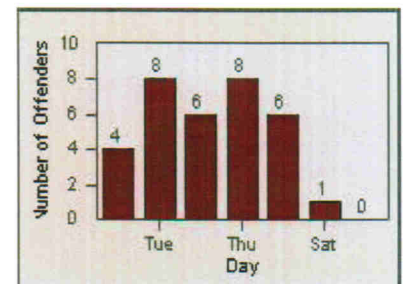

Redflex Redlight Offender Statistics

CONTRACT: Ventura   LOCATION: VE-VITP-03 Victoria and Telephone
DATE FROM: 01-Jul-2012   DATE TO: 31-Jul-2012

LANE 2