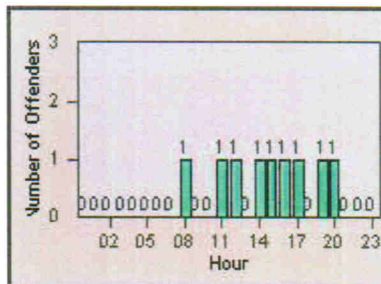

LANE 1

LANE 2

LANE 3

Redflex Redlight Offender Statistics

CONTRACT: Ventura LOCATION: VE-VITP-03 Victoria and Telephone
 DATE FROM: 01-Jul-2012 DATE TO: 31-Jul-2012

LANE 4

LANE TOTAL

Redflex Redlight Offender Statistics

CONTRACT: Ventura

LOCATION: VE-VIVA-01 Victoria and Valentine

DATE FROM: 01-Jul-2012

DATE TO: 31-Jul-2012

LANE 1

LANE 2

LANE 3

Redflex Redlight Offender Statistics