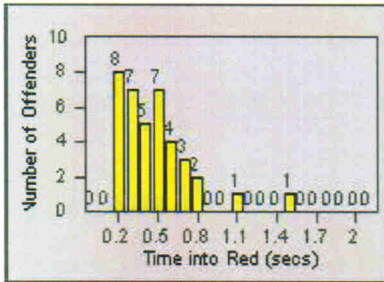

Redflex Redlight Offender Statistics

CONTRACT: Ventura LOCATION: VE-VIRA-01 Victoria and Ralston
 DATE FROM: 01-Jul-2012 DATE TO: 31-Jul-2012

LANE 4

LANE TOTAL

Redflex Redlight Offender Statistics

CONTRACT: Ventura