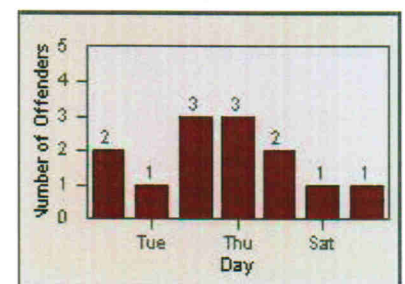

DATE FROM: 01-Jul-2012

DATE TO: 31-Jul-2012

LANE 1

LANE 2

LANE 3

Redflex Redlight Offender Statistics

CONTRACT: Ventura LOCATION: VE-VIMO-01 Victoria and Moon
 DATE FROM: 01-Jul-2012 DATE TO: 31-Jul-2012

LANE 4