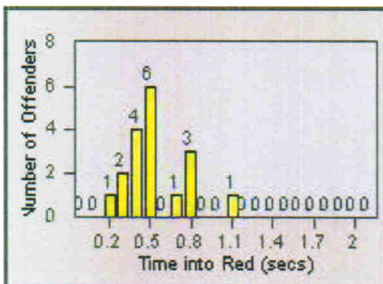

LANE 1

LANE 2

LANE 3

Redflex Redlight Offender Statistics

CONTRACT: Ventura LOCATION: VE-VITP-03 Victoria and Telephone
 DATE FROM: 01-Jul-2012 DATE TO: 31-Jul-2012

LANE 4

LANE TOTAL

Redflex Redlight Offender Statistics

CONTRACT: Ventura

LOCATION: VE-VIVA-01 Victoria and Valentine

DATE FROM: 01-Jul-2012

DATE TO: 31-Jul-2012

LANE 1

LANE 2

LANE 3

Redflex Redlight Offender Statistics