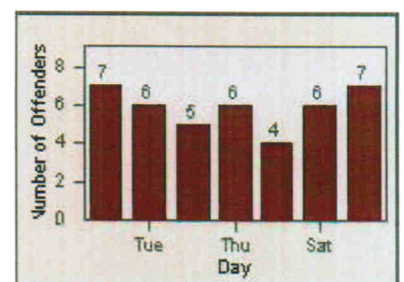

LANE 1

LANE 2

LANE 3

Redflex Redlight Offender Statistics

CONTRACT: Ventura LOCATION: VE-VITP-03 Victoria and Telephone
 DATE FROM: 01-Jul-2012 DATE TO: 31-Jul-2012

LANE 4

LANE TOTAL

Redflex Redlight Offender Statistics

CONTRACT: Ventura

LOCATION: VE-VIVA-01 Victoria and Valentine

DATE FROM: 01-Jul-2012

DATE TO: 31-Jul-2012

LANE 1

LANE 2

LANE 3

Redflex Redlight Offender Statistics