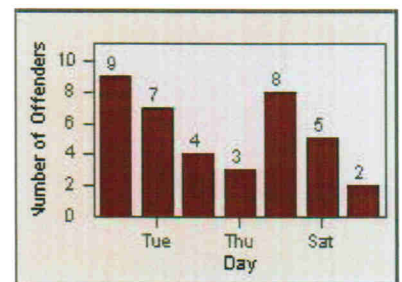

Redflex Redlight Offender Statistics

CONTRACT: Ventura

LOCATION: VE-VIRA-01 Victoria and Ralston

DATE FROM: 01-Jul-2012

DATE TO: 31-Jul-2012

LANE 1

LANE 2

LANE 3

Redflex Redlight Offender Statistics

CONTRACT: Ventura LOCATION: VE-VIRA-01 Victoria and Ralston
 DATE FROM: 01-Jul-2012 DATE TO: 31-Jul-2012

LANE 4

LANE TOTAL

Redflex Redlight Offender Statistics

CONTRACT: Ventura