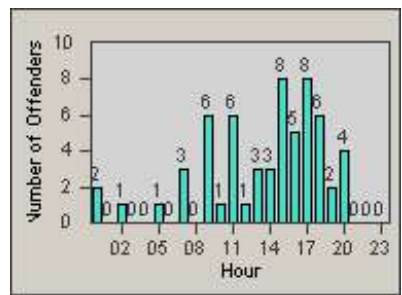

Redflex Redlight Offender Statistics

CONTRACT: Vista
 DATE FROM: 1/Jul/2010

LOCATION: VST-EMVW-01 Intersection of Emerald Drive and Vista Way
 DATE TO: 31/Jul/2010

LANE 1

LANE 2

LANE 3

Redflex Redlight Offender Statistics

CONTRACT: Vista
DATE FROM: 1/Jul/2010

LOCATION: VST-EMVW-01 Intersection of Emerald Drive and Vista Way
DATE TO: 31/Jul/2010

LANE 4

LANE TOTAL

Redflex Redlight Offender Statistics

CONTRACT: Vista
 DATE FROM: 1/Jul/2010