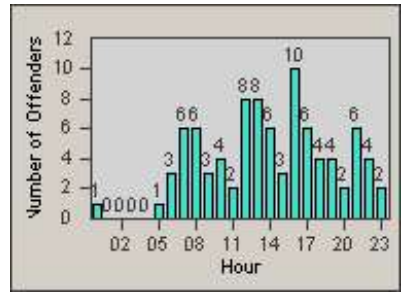

Redflex Redlight Offender Statistics

CONTRACT: Vista
 DATE FROM: 1/Jul/2010

LOCATION: VST-EMVW-01 Intersection of Emerald Drive and Vista Way
 DATE TO: 31/Jul/2010

LANE 1

LANE 2

LANE 3

Redflex Redlight Offender Statistics

CONTRACT: Vista
DATE FROM: 1/Jul/2010

LOCATION: VST-EMVW-01 Intersection of Emerald Drive and Vista Way
DATE TO: 31/Jul/2010

LANE 4

LANE TOTAL

Redflex Redlight Offender Statistics

CONTRACT: Vista
 DATE FROM: 1/Jul/2010