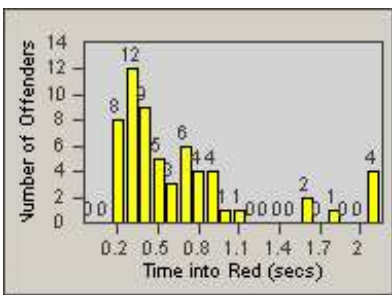

Redflex Redlight Offender Statistics

CONTRACT: Vista
 DATE FROM: 1/Jul/2010

LOCATION: VST-EMVW-01 Intersection of Emerald Drive and Vista Way
 DATE TO: 31/Jul/2010

LANE 1

LANE 2

LANE 3

Redflex Redlight Offender Statistics

CONTRACT: Vista
DATE FROM: 1/Jul/2010

LOCATION: VST-EMVW-01 Intersection of Emerald Drive and Vista Way
DATE TO: 31/Jul/2010

LANE 4

LANE TOTAL

Redflex Redlight Offender Statistics

CONTRACT: Vista
 DATE FROM: 1/Jul/2010