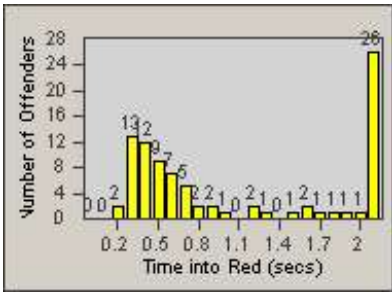

Redflex Redlight Offender Statistics

CONTRACT: Vista
 DATE FROM: 1/Jul/2010

LOCATION: VST-EMVW-01 Intersection of Emerald Drive and Vista Way
 DATE TO: 31/Jul/2010

LANE 1

LANE 2

LANE 3

Redflex Redlight Offender Statistics

CONTRACT: Vista
DATE FROM: 1/Jul/2010

LOCATION: VST-EMVW-01 Intersection of Emerald Drive and Vista Way
DATE TO: 31/Jul/2010

LANE 4

LANE TOTAL

Redflex Redlight Offender Statistics

CONTRACT: Vista
 DATE FROM: 1/Jul/2010