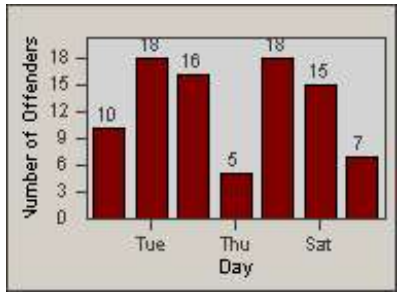

Redflex Redlight Offender Statistics

CONTRACT: Vista
 DATE FROM: 1/Jul/2010

LOCATION: VST-EMVW-01 Intersection of Emerald Drive and Vista Way
 DATE TO: 31/Jul/2010

LANE 1

LANE 2

LANE 3

Redflex Redlight Offender Statistics

CONTRACT: Vista
DATE FROM: 1/Jul/2010

LOCATION: VST-EMVW-01 Intersection of Emerald Drive and Vista Way
DATE TO: 31/Jul/2010

LANE 4

LANE TOTAL

Redflex Redlight Offender Statistics

CONTRACT: Vista
 DATE FROM: 1/Jul/2010