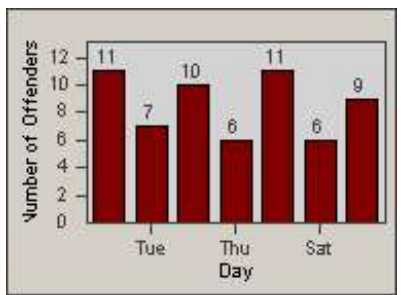

Redflex Redlight Offender Statistics

CONTRACT: Vista
 DATE FROM: 1/Jul/2010

LOCATION: VST-EMVW-01 Intersection of Emerald Drive and Vista Way
 DATE TO: 31/Jul/2010

LANE 1

LANE 2

LANE 3

Redflex Redlight Offender Statistics

CONTRACT: Vista
DATE FROM: 1/Jul/2010

LOCATION: VST-EMVW-01 Intersection of Emerald Drive and Vista Way
DATE TO: 31/Jul/2010

LANE 4

LANE TOTAL

Redflex Redlight Offender Statistics

CONTRACT: Vista
 DATE FROM: 1/Jul/2010