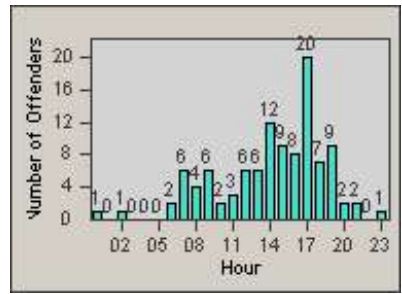

Redflex Redlight Offender Statistics

CONTRACT: Vista
 DATE FROM: 1/Jul/2006

LOCATION: VST-HAME-01 Intersection of Hacienda and Melrose
 DATE TO: 31/Jul/2006

LANE 1

LANE 2

LANE 3

Redflex Redlight Offender Statistics

CONTRACT: Vista
 DATE FROM: 1/Jul/2006

LOCATION: VST-HAME-01 Intersection of Hacienda and Melrose
 DATE TO: 31/Jul/2006

LANE 4

LANE TOTAL

Redflex Redlight Offender Statistics

CONTRACT: Vista
 DATE FROM: 1/Jul/2006