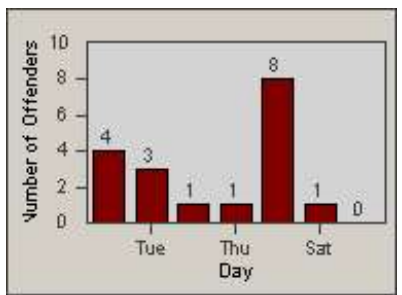

Redflex Redlight Offender Statistics

CONTRACT: Vista
 DATE FROM: 1/Jul/2006

LOCATION: VST-HAME-01 Intersection of Hacienda and Melrose
 DATE TO: 31/Jul/2006

LANE 1

LANE 2

LANE 3

Redflex Redlight Offender Statistics

CONTRACT: Vista
 DATE FROM: 1/Jul/2006

LOCATION: VST-HAME-01 Intersection of Hacienda and Melrose
 DATE TO: 31/Jul/2006

LANE 4

LANE TOTAL

Redflex Redlight Offender Statistics

CONTRACT: Vista
 DATE FROM: 1/Jul/2006