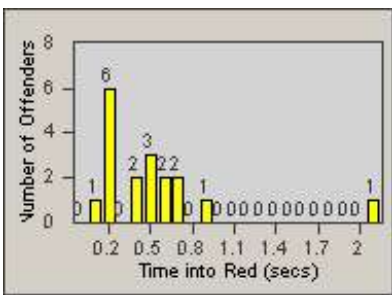

Redflex Redlight Offender Statistics

CONTRACT: Vista
 DATE FROM: 1/Jul/2006

LOCATION: VST-HAME-01 Intersection of Hacienda and Melrose
 DATE TO: 31/Jul/2006

LANE 1

LANE 2

LANE 3

Redflex Redlight Offender Statistics

CONTRACT: Vista
 DATE FROM: 1/Jul/2006

LOCATION: VST-HAME-01 Intersection of Hacienda and Melrose
 DATE TO: 31/Jul/2006

LANE 4

LANE TOTAL

Redflex Redlight Offender Statistics

CONTRACT: Vista
 DATE FROM: 1/Jul/2006