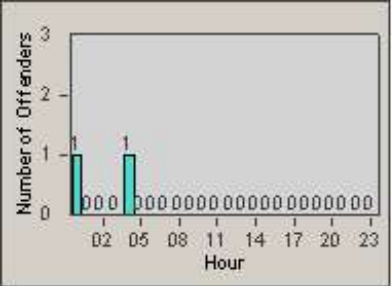

Redflex Redlight Offender Statistics

CONTRACT: Vista
 DATE FROM: 1/Jul/2006

LOCATION: VST-HAME-01 Intersection of Hacienda and Melrose
 DATE TO: 31/Jul/2006

LANE 1

LANE 2

LANE 3

Redflex Redlight Offender Statistics

CONTRACT: Vista
 DATE FROM: 1/Jul/2006

LOCATION: VST-HAME-01 Intersection of Hacienda and Melrose
 DATE TO: 31/Jul/2006

LANE 4

LANE TOTAL

Redflex Redlight Offender Statistics

CONTRACT: Vista
 DATE FROM: 1/Jul/2006