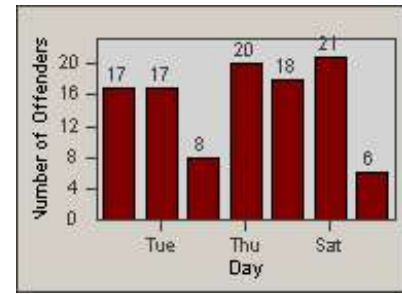

Redflex Redlight Offender Statistics

CONTRACT: Vista
 DATE FROM: 1/Jul/2006

LOCATION: VST-HAME-01 Intersection of Hacienda and Melrose
 DATE TO: 31/Jul/2006

LANE 1

LANE 2

LANE 3

Redflex Redlight Offender Statistics

CONTRACT: Vista
 DATE FROM: 1/Jul/2006

LOCATION: VST-HAME-01 Intersection of Hacienda and Melrose
 DATE TO: 31/Jul/2006

LANE 4

LANE TOTAL

Redflex Redlight Offender Statistics

CONTRACT: Vista
 DATE FROM: 1/Jul/2006