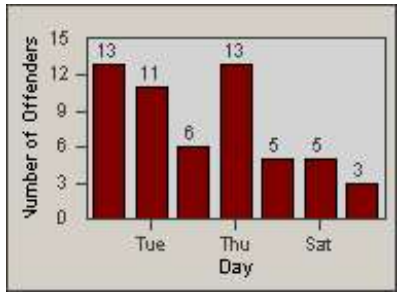

Redflex Redlight Offender Statistics

CONTRACT: Vista
 DATE FROM: 1/Jul/2006

LOCATION: VST-HAME-01 Intersection of Hacienda and Melrose
 DATE TO: 31/Jul/2006

LANE 1

LANE 2

LANE 3

Redflex Redlight Offender Statistics

CONTRACT: Vista
 DATE FROM: 1/Jul/2006

LOCATION: VST-HAME-01 Intersection of Hacienda and Melrose
 DATE TO: 31/Jul/2006

LANE 4

LANE TOTAL

Redflex Redlight Offender Statistics

CONTRACT: Vista
 DATE FROM: 1/Jul/2006