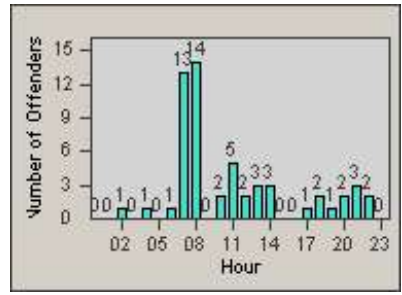

Redflex Redlight Offender Statistics

CONTRACT: Vista
 DATE FROM: 1/Jul/2006

LOCATION: VST-HAME-01 Intersection of Hacienda and Melrose
 DATE TO: 31/Jul/2006

LANE 1

LANE 2

LANE 3

Redflex Redlight Offender Statistics

CONTRACT: Vista
 DATE FROM: 1/Jul/2006

LOCATION: VST-HAME-01 Intersection of Hacienda and Melrose
 DATE TO: 31/Jul/2006

LANE 4

LANE TOTAL

Redflex Redlight Offender Statistics

CONTRACT: Vista
 DATE FROM: 1/Jul/2006