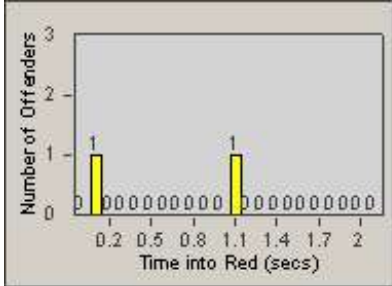

Redflex Redlight Offender Statistics

CONTRACT: Vista
 DATE FROM: 1/Jul/2006

LOCATION: VST-HAME-01 Intersection of Hacienda and Melrose
 DATE TO: 31/Jul/2006

LANE 1

LANE 2

LANE 3

Redflex Redlight Offender Statistics

CONTRACT: Vista
 DATE FROM: 1/Jul/2006

LOCATION: VST-HAME-01 Intersection of Hacienda and Melrose
 DATE TO: 31/Jul/2006

LANE 4

LANE TOTAL

Redflex Redlight Offender Statistics

CONTRACT: Vista
 DATE FROM: 1/Jul/2006