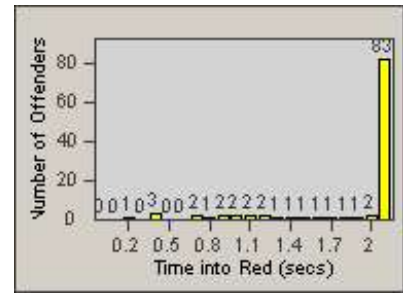

Redflex Redlight Offender Statistics

CONTRACT: Vista
 DATE FROM: 1/Jul/2006

LOCATION: VST-HAME-01 Intersection of Hacienda and Melrose
 DATE TO: 31/Jul/2006

LANE 1

LANE 2

LANE 3

Redflex Redlight Offender Statistics

CONTRACT: Vista
 DATE FROM: 1/Jul/2006

LOCATION: VST-HAME-01 Intersection of Hacienda and Melrose
 DATE TO: 31/Jul/2006

LANE 4

LANE TOTAL

Redflex Redlight Offender Statistics

CONTRACT: Vista
 DATE FROM: 1/Jul/2006