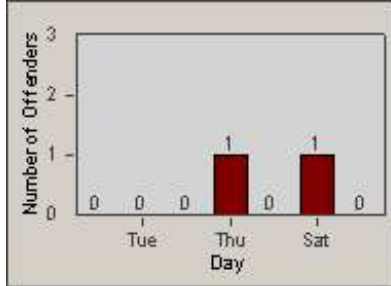

Redflex Redlight Offender Statistics

CONTRACT: Vista
 DATE FROM: 1/Jul/2006

LOCATION: VST-HAME-01 Intersection of Hacienda and Melrose
 DATE TO: 31/Jul/2006

LANE 1

LANE 2

LANE 3

Redflex Redlight Offender Statistics

CONTRACT: Vista
 DATE FROM: 1/Jul/2006

LOCATION: VST-HAME-01 Intersection of Hacienda and Melrose
 DATE TO: 31/Jul/2006

LANE 4

LANE TOTAL

Redflex Redlight Offender Statistics

CONTRACT: Vista
 DATE FROM: 1/Jul/2006