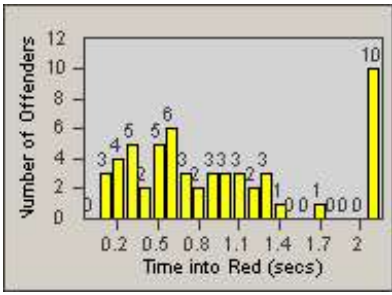

Redflex Redlight Offender Statistics

CONTRACT: Vista
 DATE FROM: 1/Jul/2006

LOCATION: VST-HAME-01 Intersection of Hacienda and Melrose
 DATE TO: 31/Jul/2006

LANE 1

LANE 2

LANE 3

Redflex Redlight Offender Statistics

CONTRACT: Vista
 DATE FROM: 1/Jul/2006

LOCATION: VST-HAME-01 Intersection of Hacienda and Melrose
 DATE TO: 31/Jul/2006

LANE 4

LANE TOTAL

Redflex Redlight Offender Statistics

CONTRACT: Vista
 DATE FROM: 1/Jul/2006