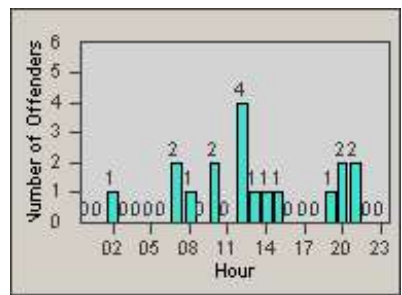

Redflex Redlight Offender Statistics

CONTRACT: Vista
 DATE FROM: 1/Jul/2006

LOCATION: VST-HAME-01 Intersection of Hacienda and Melrose
 DATE TO: 31/Jul/2006

LANE 1

LANE 2

LANE 3

Redflex Redlight Offender Statistics

CONTRACT: Vista
 DATE FROM: 1/Jul/2006

LOCATION: VST-HAME-01 Intersection of Hacienda and Melrose
 DATE TO: 31/Jul/2006

LANE 4

LANE TOTAL

Redflex Redlight Offender Statistics

CONTRACT: Vista
 DATE FROM: 1/Jul/2006