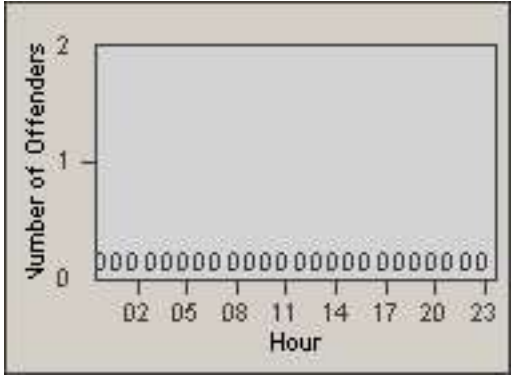

Redflex Redlight Offender Statistics

CONTRACT: Baldwin Park
DATE FROM: 01-Nov-2006

LOCATION: BAL-DAPU-01 Dalewood St and Puente Ave
DATE TO: 30-Nov-2006

LANE 1

LANE 2

LANE 3

Redflex Redlight Offender Statistics