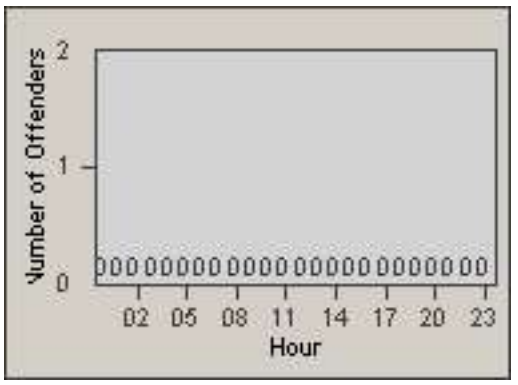

Redflex Redlight Offender Statistics

CONTRACT: Baldwin Park
DATE FROM: 01-Nov-2006

LOCATION: BAL-DAPU-01 Dalewood St and Puente Ave
DATE TO: 30-Nov-2006

LANE 1

LANE 2

LANE 3

Redflex Redlight Offender Statistics