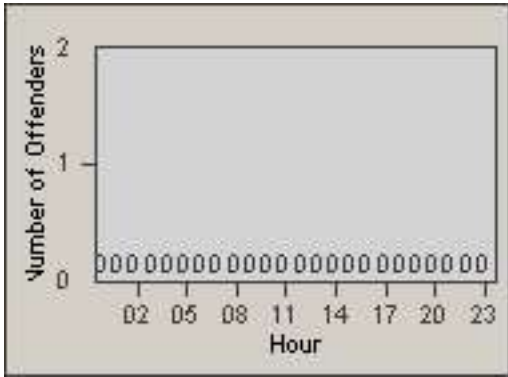

Redflex Redlight Offender Statistics

CONTRACT: Baldwin Park   LOCATION: BAL-DAPU-01 Dalewood St and Puente Ave
DATE FROM: 01-Nov-2006   DATE TO: 30-Nov-2006

LANE 4

LANE TOTAL