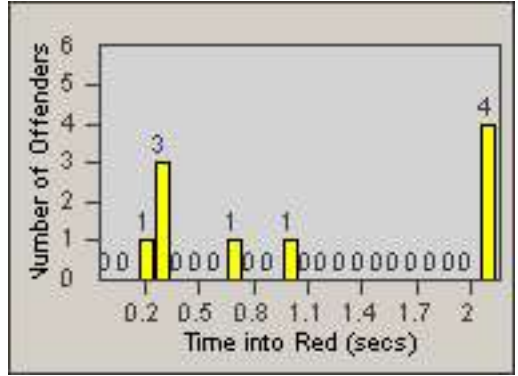

Redflex Redlight Offender Statistics

CONTRACT: Baldwin Park **LOCATION:** BAL-PUPA-01 Puente Ave.
DATE FROM: 01-Nov-2006 **DATE TO:** 30-Nov-2006

LANE 1

LANE 2

LANE 3

Redflex Redlight Offender Statistics

CONTRACT: Baldwin Park **LOCATION:** BAL-PUPA-01 Puente Ave.
DATE FROM: 01-Nov-2006 **DATE TO:** 30-Nov-2006

LANE 4

LANE TOTAL

Redflex Redlight Offender Statistics

CONTRACT: Baldwin Park **LOCATION:** BAL-PUPA-01 Puente Ave.
DATE FROM: 01-Nov-2006 **DATE TO:** 30-Nov-2006