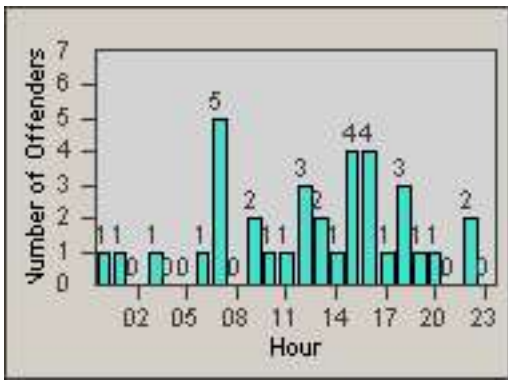

Redflex Redlight Offender Statistics

CONTRACT: Baldwin Park **LOCATION:** BAL-PUPA-01 Puente Ave.
DATE FROM: 01-Nov-2006 **DATE TO:** 30-Nov-2006

LANE 1

LANE 2

LANE 3

Redflex Redlight Offender Statistics

CONTRACT: Baldwin Park **LOCATION:** BAL-PUPA-01 Puente Ave.
DATE FROM: 01-Nov-2006 **DATE TO:** 30-Nov-2006

LANE 4

LANE TOTAL

Redflex Redlight Offender Statistics

CONTRACT: Baldwin Park **LOCATION:** BAL-PUPA-01 Puente Ave.
DATE FROM: 01-Nov-2006 **DATE TO:** 30-Nov-2006