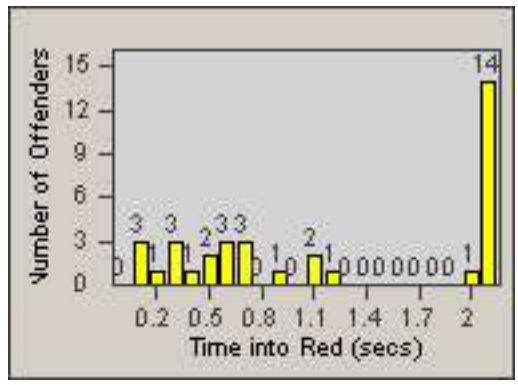

Redflex Redlight Offender Statistics

CONTRACT: Baldwin Park **LOCATION:** BAL-PUPA-01 Puente Ave.
DATE FROM: 01-Nov-2006 **DATE TO:** 30-Nov-2006

LANE 1

LANE 2

LANE 3

Redflex Redlight Offender Statistics

CONTRACT: Baldwin Park **LOCATION:** BAL-PUPA-01 Puente Ave.
DATE FROM: 01-Nov-2006 **DATE TO:** 30-Nov-2006

LANE 4

LANE TOTAL

Redflex Redlight Offender Statistics

CONTRACT: Baldwin Park **LOCATION:** BAL-PUPA-01 Puente Ave.
DATE FROM: 01-Nov-2006 **DATE TO:** 30-Nov-2006