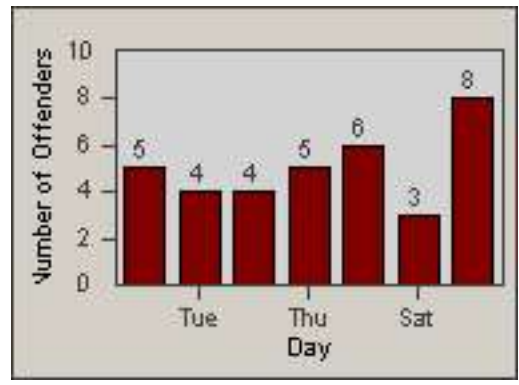

Redflex Redlight Offender Statistics

CONTRACT: Baldwin Park **LOCATION:** BAL-PUPA-01 Puente Ave.
DATE FROM: 01-Nov-2006 **DATE TO:** 30-Nov-2006

LANE 1

LANE 2

LANE 3

Redflex Redlight Offender Statistics

CONTRACT: Baldwin Park **LOCATION:** BAL-PUPA-01 Puente Ave.
DATE FROM: 01-Nov-2006 **DATE TO:** 30-Nov-2006

LANE 4

LANE TOTAL

Redflex Redlight Offender Statistics

CONTRACT: Baldwin Park **LOCATION:** BAL-PUPA-01 Puente Ave.
DATE FROM: 01-Nov-2006 **DATE TO:** 30-Nov-2006