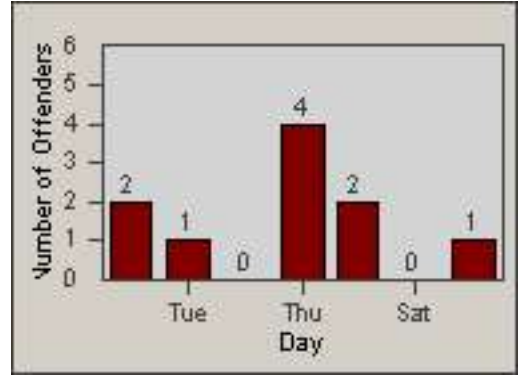

Redflex Redlight Offender Statistics

CONTRACT: Baldwin Park **LOCATION:** BAL-PUPA-01 Puente Ave.
DATE FROM: 01-Nov-2006 **DATE TO:** 30-Nov-2006

LANE 1

LANE 2

LANE 3

Redflex Redlight Offender Statistics

CONTRACT: Baldwin Park **LOCATION:** BAL-PUPA-01 Puente Ave.
DATE FROM: 01-Nov-2006 **DATE TO:** 30-Nov-2006

LANE 4

LANE TOTAL

Redflex Redlight Offender Statistics

CONTRACT: Baldwin Park **LOCATION:** BAL-PUPA-01 Puente Ave.
DATE FROM: 01-Nov-2006 **DATE TO:** 30-Nov-2006