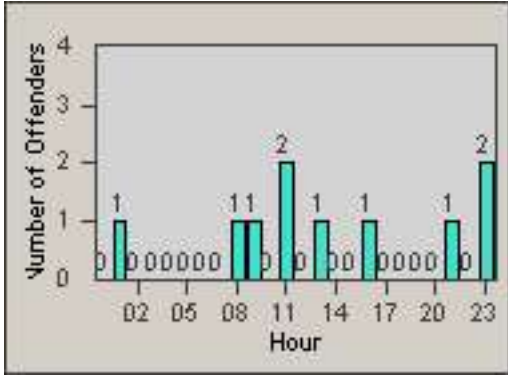

Redflex Redlight Offender Statistics

CONTRACT: Baldwin Park **LOCATION:** BAL-PUPA-01 Puente Ave.
DATE FROM: 01-Nov-2006 **DATE TO:** 30-Nov-2006

LANE 1

LANE 2

LANE 3

Redflex Redlight Offender Statistics

CONTRACT: Baldwin Park **LOCATION:** BAL-PUPA-01 Puente Ave.
DATE FROM: 01-Nov-2006 **DATE TO:** 30-Nov-2006

LANE 4

LANE TOTAL

Redflex Redlight Offender Statistics

CONTRACT: Baldwin Park **LOCATION:** BAL-PUPA-01 Puente Ave.
DATE FROM: 01-Nov-2006 **DATE TO:** 30-Nov-2006