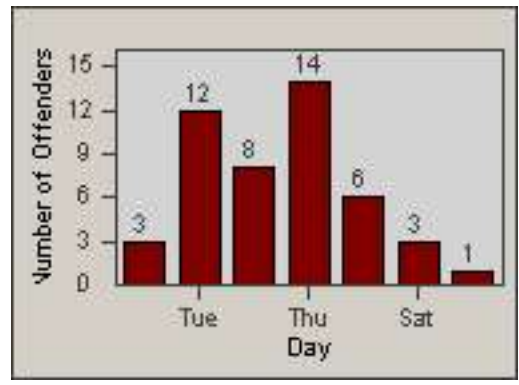

Redflex Redlight Offender Statistics

CONTRACT: Baldwin Park **LOCATION:** BAL-RABA-01 Ramona Blvd.
DATE FROM: 01-Nov-2006 **DATE TO:** 30-Nov-2006

LANE 1

LANE 2

LANE 3

Redflex Redlight Offender Statistics

CONTRACT: Baldwin Park **LOCATION:** BAL-RABA-01 Ramona Blvd.
DATE FROM: 01-Nov-2006 **DATE TO:** 30-Nov-2006

LANE 4

LANE TOTAL

Redflex Redlight Offender Statistics

CONTRACT: Baldwin Park **LOCATION:** BAL-RABA-01 Ramona Blvd.
DATE FROM: 01-Nov-2006 **DATE TO:** 30-Nov-2006