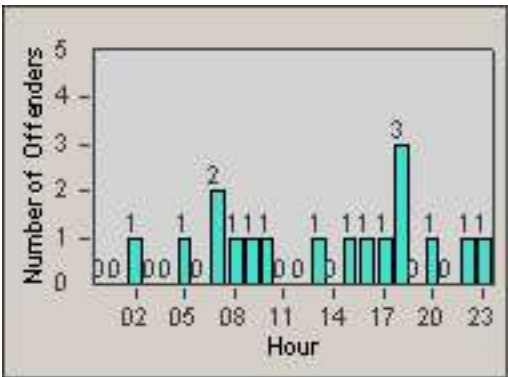

Redflex Redlight Offender Statistics

CONTRACT: Baldwin Park **LOCATION:** BAL-RABA-01 Ramona Blvd.
DATE FROM: 01-Nov-2006 **DATE TO:** 30-Nov-2006

LANE 1

LANE 2

LANE 3

Redflex Redlight Offender Statistics

CONTRACT: Baldwin Park **LOCATION:** BAL-RABA-01 Ramona Blvd.
DATE FROM: 01-Nov-2006 **DATE TO:** 30-Nov-2006

LANE 4

LANE TOTAL

Redflex Redlight Offender Statistics

CONTRACT: Baldwin Park **LOCATION:** BAL-RABA-01 Ramona Blvd.
DATE FROM: 01-Nov-2006 **DATE TO:** 30-Nov-2006