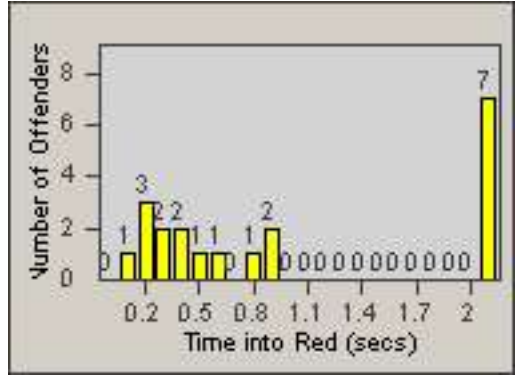

Redflex Redlight Offender Statistics

CONTRACT: Baldwin Park **LOCATION:** BAL-RABA-01 Ramona Blvd.
DATE FROM: 01-Nov-2006 **DATE TO:** 30-Nov-2006

LANE 1

LANE 2

LANE 3

Redflex Redlight Offender Statistics

CONTRACT: Baldwin Park **LOCATION:** BAL-RABA-01 Ramona Blvd.
DATE FROM: 01-Nov-2006 **DATE TO:** 30-Nov-2006

LANE 4

LANE TOTAL

Redflex Redlight Offender Statistics

CONTRACT: Baldwin Park **LOCATION:** BAL-RABA-01 Ramona Blvd.
DATE FROM: 01-Nov-2006 **DATE TO:** 30-Nov-2006