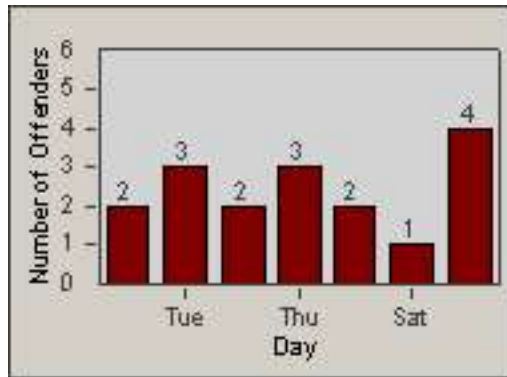

Redflex Redlight Offender Statistics

CONTRACT: Baldwin Park **LOCATION:** BAL-RABA-01 Ramona Blvd.
DATE FROM: 01-Nov-2006 **DATE TO:** 30-Nov-2006

LANE 1

LANE 2

LANE 3

Redflex Redlight Offender Statistics

CONTRACT: Baldwin Park **LOCATION:** BAL-RABA-01 Ramona Blvd.
DATE FROM: 01-Nov-2006 **DATE TO:** 30-Nov-2006

LANE 4

LANE TOTAL

Redflex Redlight Offender Statistics

CONTRACT: Baldwin Park **LOCATION:** BAL-RABA-01 Ramona Blvd.
DATE FROM: 01-Nov-2006 **DATE TO:** 30-Nov-2006