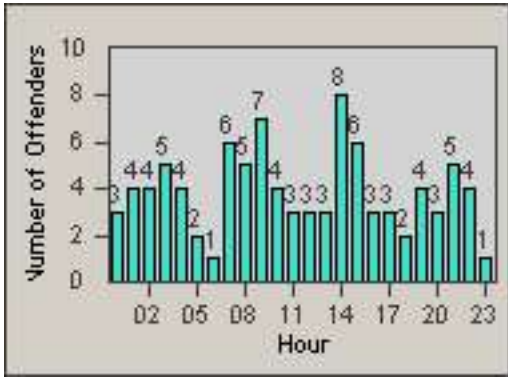

Redflex Redlight Offender Statistics

CONTRACT: Baldwin Park **LOCATION:** BAL-RABA-01 Ramona Blvd.
DATE FROM: 01-Nov-2006 **DATE TO:** 30-Nov-2006

LANE 1

LANE 2

LANE 3

Redflex Redlight Offender Statistics

CONTRACT: Baldwin Park **LOCATION:** BAL-RABA-01 Ramona Blvd.
DATE FROM: 01-Nov-2006 **DATE TO:** 30-Nov-2006

LANE 4

LANE TOTAL

Redflex Redlight Offender Statistics

CONTRACT: Baldwin Park **LOCATION:** BAL-RABA-01 Ramona Blvd.
DATE FROM: 01-Nov-2006 **DATE TO:** 30-Nov-2006