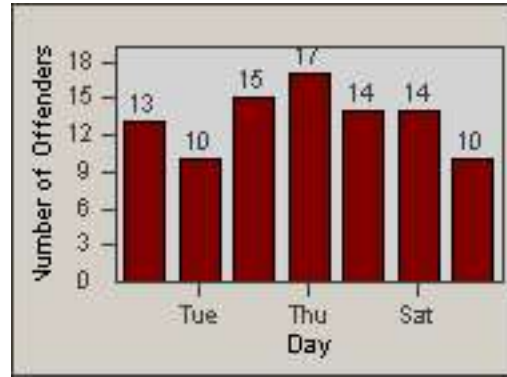

Redflex Redlight Offender Statistics

CONTRACT: Baldwin Park **LOCATION:** BAL-RABA-01 Ramona Blvd.
DATE FROM: 01-Nov-2006 **DATE TO:** 30-Nov-2006

LANE 1

LANE 2

LANE 3

Redflex Redlight Offender Statistics

CONTRACT: Baldwin Park **LOCATION:** BAL-RABA-01 Ramona Blvd.
DATE FROM: 01-Nov-2006 **DATE TO:** 30-Nov-2006

LANE 4

LANE TOTAL

Redflex Redlight Offender Statistics

CONTRACT: Baldwin Park **LOCATION:** BAL-RABA-01 Ramona Blvd.
DATE FROM: 01-Nov-2006 **DATE TO:** 30-Nov-2006