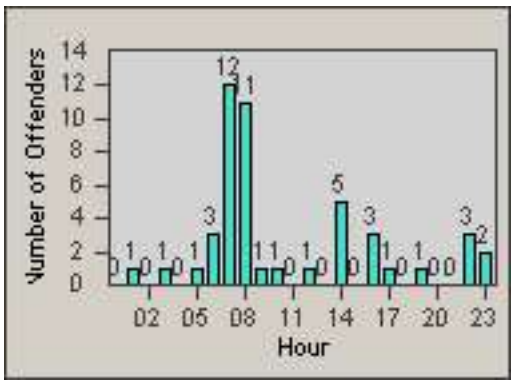

Redflex Redlight Offender Statistics

CONTRACT: Baldwin Park **LOCATION:** BAL-RABA-01 Ramona Blvd.
DATE FROM: 01-Nov-2006 **DATE TO:** 30-Nov-2006

LANE 1

LANE 2

LANE 3

Redflex Redlight Offender Statistics

CONTRACT: Baldwin Park **LOCATION:** BAL-RABA-01 Ramona Blvd.
DATE FROM: 01-Nov-2006 **DATE TO:** 30-Nov-2006

LANE 4

LANE TOTAL

Redflex Redlight Offender Statistics

CONTRACT: Baldwin Park **LOCATION:** BAL-RABA-01 Ramona Blvd.
DATE FROM: 01-Nov-2006 **DATE TO:** 30-Nov-2006