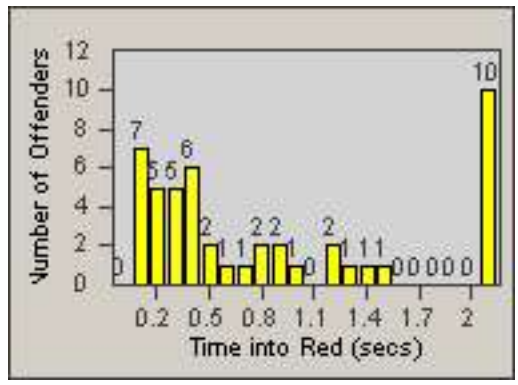

Redflex Redlight Offender Statistics

CONTRACT: Baldwin Park **LOCATION:** BAL-RABA-01 Ramona Blvd.
DATE FROM: 01-Nov-2006 **DATE TO:** 30-Nov-2006

LANE 1

LANE 2

LANE 3

Redflex Redlight Offender Statistics

CONTRACT: Baldwin Park **LOCATION:** BAL-RABA-01 Ramona Blvd.
DATE FROM: 01-Nov-2006 **DATE TO:** 30-Nov-2006

LANE 4

LANE TOTAL

Redflex Redlight Offender Statistics

CONTRACT: Baldwin Park **LOCATION:** BAL-RABA-01 Ramona Blvd.
DATE FROM: 01-Nov-2006 **DATE TO:** 30-Nov-2006