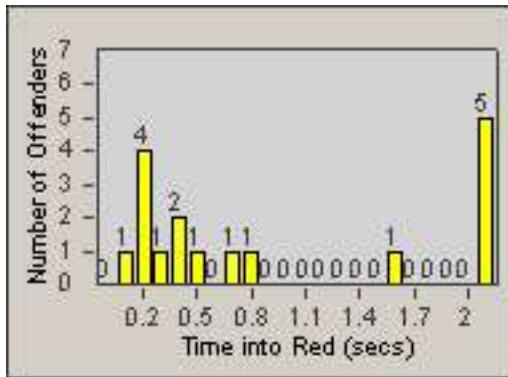

Redflex Redlight Offender Statistics

CONTRACT: Baldwin Park **LOCATION:** BAL-RABA-01 Ramona Blvd.
DATE FROM: 01-Nov-2006 **DATE TO:** 30-Nov-2006

LANE 1

LANE 2

LANE 3

Redflex Redlight Offender Statistics

CONTRACT: Baldwin Park **LOCATION:** BAL-RABA-01 Ramona Blvd.
DATE FROM: 01-Nov-2006 **DATE TO:** 30-Nov-2006

LANE 4

LANE TOTAL

Redflex Redlight Offender Statistics

CONTRACT: Baldwin Park **LOCATION:** BAL-RABA-01 Ramona Blvd.
DATE FROM: 01-Nov-2006 **DATE TO:** 30-Nov-2006