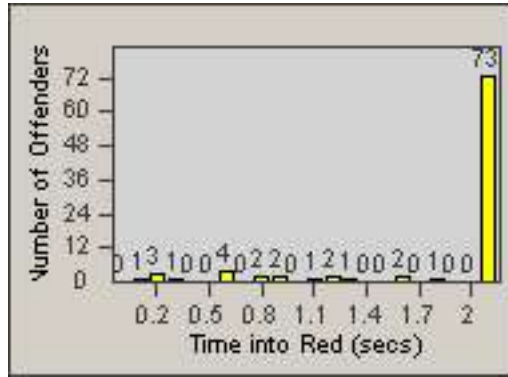

Redflex Redlight Offender Statistics

CONTRACT: Baldwin Park **LOCATION:** BAL-RABA-01 Ramona Blvd.
DATE FROM: 01-Nov-2006 **DATE TO:** 30-Nov-2006

LANE 1

LANE 2

LANE 3

Redflex Redlight Offender Statistics

CONTRACT: Baldwin Park **LOCATION:** BAL-RABA-01 Ramona Blvd.
DATE FROM: 01-Nov-2006 **DATE TO:** 30-Nov-2006

LANE 4

LANE TOTAL

Redflex Redlight Offender Statistics

CONTRACT: Baldwin Park **LOCATION:** BAL-RABA-01 Ramona Blvd.
DATE FROM: 01-Nov-2006 **DATE TO:** 30-Nov-2006