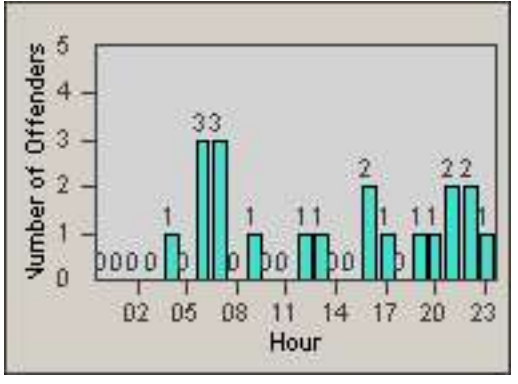

Redflex Redlight Offender Statistics

CONTRACT: Baldwin Park **LOCATION:** BAL-RABA-01 Ramona Blvd.
DATE FROM: 01-Nov-2006 **DATE TO:** 30-Nov-2006

LANE 1

LANE 2

LANE 3

Redflex Redlight Offender Statistics

CONTRACT: Baldwin Park **LOCATION:** BAL-RABA-01 Ramona Blvd.
DATE FROM: 01-Nov-2006 **DATE TO:** 30-Nov-2006

LANE 4

LANE TOTAL

Redflex Redlight Offender Statistics

CONTRACT: Baldwin Park **LOCATION:** BAL-RABA-01 Ramona Blvd.
DATE FROM: 01-Nov-2006 **DATE TO:** 30-Nov-2006