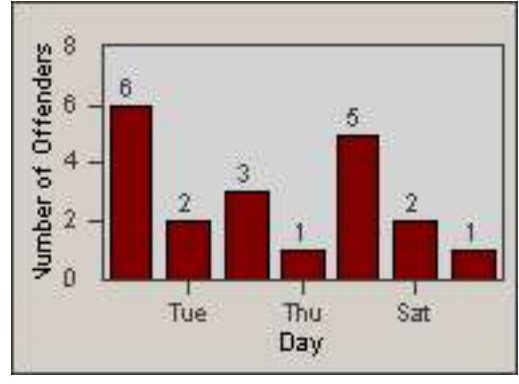

Redflex Redlight Offender Statistics

CONTRACT: Baldwin Park **LOCATION:** BAL-RABA-01 Ramona Blvd.
DATE FROM: 01-Nov-2006 **DATE TO:** 30-Nov-2006

LANE 1

LANE 2

LANE 3

Redflex Redlight Offender Statistics

CONTRACT: Baldwin Park **LOCATION:** BAL-RABA-01 Ramona Blvd.
DATE FROM: 01-Nov-2006 **DATE TO:** 30-Nov-2006

LANE 4

LANE TOTAL

Redflex Redlight Offender Statistics

CONTRACT: Baldwin Park **LOCATION:** BAL-RABA-01 Ramona Blvd.
DATE FROM: 01-Nov-2006 **DATE TO:** 30-Nov-2006