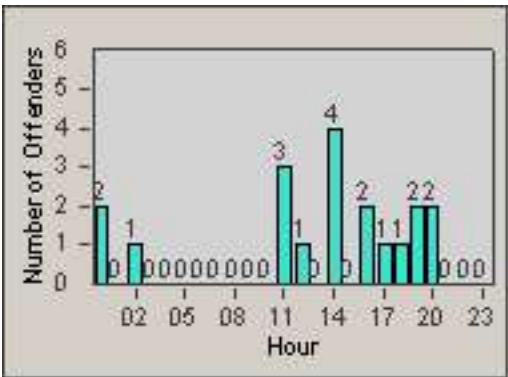

Redflex Redlight Offender Statistics

CONTRACT: Baldwin Park **LOCATION:** BAL-RABA-03 Ramona Blvd.
DATE FROM: 01-Nov-2006 **DATE TO:** 30-Nov-2006

LANE 1

LANE 2

LANE 3

Redflex Redlight Offender Statistics

CONTRACT: Baldwin Park **LOCATION:** BAL-RABA-03 Ramona Blvd.
DATE FROM: 01-Nov-2006 **DATE TO:** 30-Nov-2006

LANE 4

LANE TOTAL

Redflex Redlight Offender Statistics

CONTRACT: Baldwin Park **LOCATION:** BAL-RABA-03 Ramona Blvd.
DATE FROM: 01-Nov-2006 **DATE TO:** 30-Nov-2006