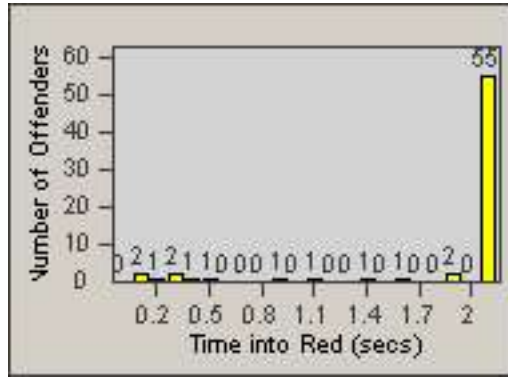

Redflex Redlight Offender Statistics

CONTRACT: Baldwin Park **LOCATION:** BAL-RABA-03 Ramona Blvd.
DATE FROM: 01-Nov-2006 **DATE TO:** 30-Nov-2006

LANE 1

LANE 2

LANE 3

Redflex Redlight Offender Statistics

CONTRACT: Baldwin Park **LOCATION:** BAL-RABA-03 Ramona Blvd.
DATE FROM: 01-Nov-2006 **DATE TO:** 30-Nov-2006

LANE 4

LANE TOTAL

Redflex Redlight Offender Statistics

CONTRACT: Baldwin Park **LOCATION:** BAL-RABA-03 Ramona Blvd.
DATE FROM: 01-Nov-2006 **DATE TO:** 30-Nov-2006