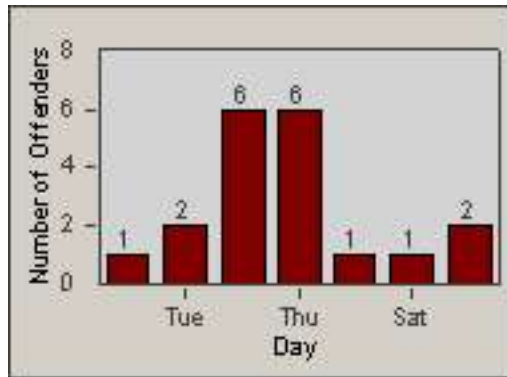

Redflex Redlight Offender Statistics

CONTRACT: Baldwin Park **LOCATION:** BAL-RABA-03 Ramona Blvd.
DATE FROM: 01-Nov-2006 **DATE TO:** 30-Nov-2006

LANE 1

LANE 2

LANE 3

Redflex Redlight Offender Statistics

CONTRACT: Baldwin Park **LOCATION:** BAL-RABA-03 Ramona Blvd.
DATE FROM: 01-Nov-2006 **DATE TO:** 30-Nov-2006

LANE 4

LANE TOTAL

Redflex Redlight Offender Statistics

CONTRACT: Baldwin Park **LOCATION:** BAL-RABA-03 Ramona Blvd.
DATE FROM: 01-Nov-2006 **DATE TO:** 30-Nov-2006