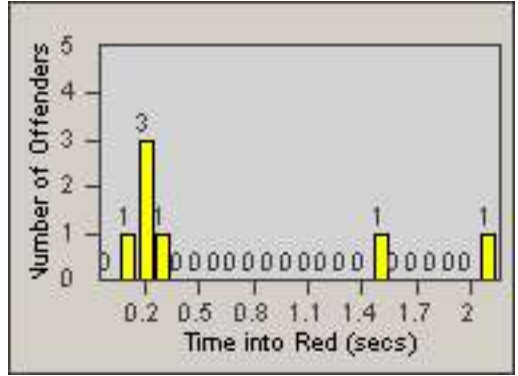

Redflex Redlight Offender Statistics

CONTRACT: Baldwin Park **LOCATION:** BAL-RABA-03 Ramona Blvd.
DATE FROM: 01-Nov-2006 **DATE TO:** 30-Nov-2006

LANE 1

LANE 2

LANE 3

Redflex Redlight Offender Statistics

CONTRACT: Baldwin Park **LOCATION:** BAL-RABA-03 Ramona Blvd.
DATE FROM: 01-Nov-2006 **DATE TO:** 30-Nov-2006

LANE 4

LANE TOTAL

Redflex Redlight Offender Statistics

CONTRACT: Baldwin Park **LOCATION:** BAL-RABA-03 Ramona Blvd.
DATE FROM: 01-Nov-2006 **DATE TO:** 30-Nov-2006