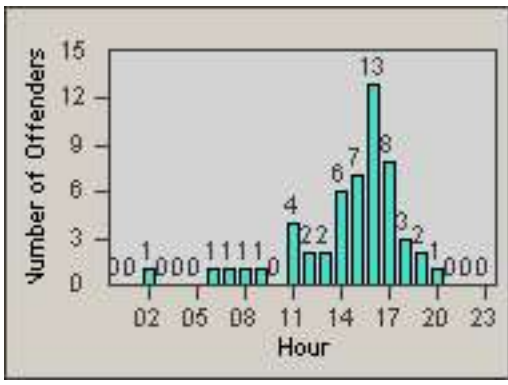

Redflex Redlight Offender Statistics

CONTRACT: Baldwin Park **LOCATION:** BAL-RABA-03 Ramona Blvd.
DATE FROM: 01-Nov-2006 **DATE TO:** 30-Nov-2006

LANE 1

LANE 2

LANE 3

Redflex Redlight Offender Statistics

CONTRACT: Baldwin Park **LOCATION:** BAL-RABA-03 Ramona Blvd.
DATE FROM: 01-Nov-2006 **DATE TO:** 30-Nov-2006

LANE 4

LANE TOTAL

Redflex Redlight Offender Statistics

CONTRACT: Baldwin Park **LOCATION:** BAL-RABA-03 Ramona Blvd.
DATE FROM: 01-Nov-2006 **DATE TO:** 30-Nov-2006