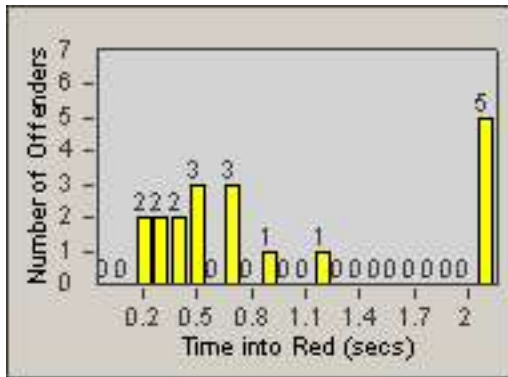

Redflex Redlight Offender Statistics

CONTRACT: Baldwin Park **LOCATION:** BAL-RABA-03 Ramona Blvd.
DATE FROM: 01-Nov-2006 **DATE TO:** 30-Nov-2006

LANE 1

LANE 2

LANE 3

Redflex Redlight Offender Statistics

CONTRACT: Baldwin Park **LOCATION:** BAL-RABA-03 Ramona Blvd.
DATE FROM: 01-Nov-2006 **DATE TO:** 30-Nov-2006

LANE 4

LANE TOTAL

Redflex Redlight Offender Statistics

CONTRACT: Baldwin Park **LOCATION:** BAL-RABA-03 Ramona Blvd.
DATE FROM: 01-Nov-2006 **DATE TO:** 30-Nov-2006