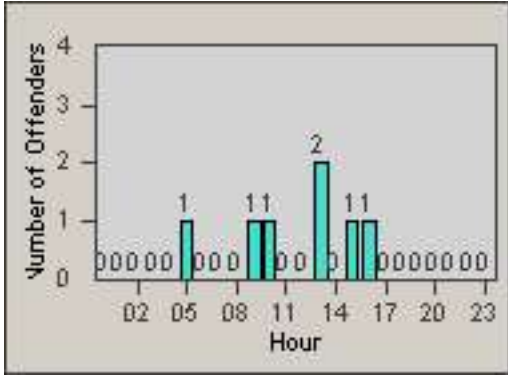

Redflex Redlight Offender Statistics

CONTRACT: Baldwin Park **LOCATION:** BAL-RABA-03 Ramona Blvd.
DATE FROM: 01-Nov-2006 **DATE TO:** 30-Nov-2006

LANE 1

LANE 2

LANE 3

Redflex Redlight Offender Statistics

CONTRACT: Baldwin Park **LOCATION:** BAL-RABA-03 Ramona Blvd.
DATE FROM: 01-Nov-2006 **DATE TO:** 30-Nov-2006

LANE 4

LANE TOTAL

Redflex Redlight Offender Statistics

CONTRACT: Baldwin Park **LOCATION:** BAL-RABA-03 Ramona Blvd.
DATE FROM: 01-Nov-2006 **DATE TO:** 30-Nov-2006