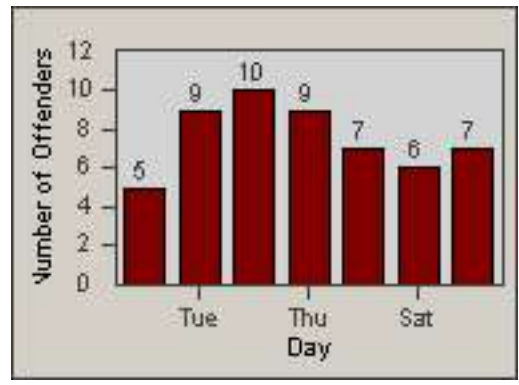

Redflex Redlight Offender Statistics

CONTRACT: Baldwin Park **LOCATION:** BAL-RABA-03 Ramona Blvd.
DATE FROM: 01-Nov-2006 **DATE TO:** 30-Nov-2006

LANE 1

LANE 2

LANE 3

Redflex Redlight Offender Statistics

CONTRACT: Baldwin Park **LOCATION:** BAL-RABA-03 Ramona Blvd.
DATE FROM: 01-Nov-2006 **DATE TO:** 30-Nov-2006

LANE 4

LANE TOTAL

Redflex Redlight Offender Statistics

CONTRACT: Baldwin Park **LOCATION:** BAL-RABA-03 Ramona Blvd.
DATE FROM: 01-Nov-2006 **DATE TO:** 30-Nov-2006