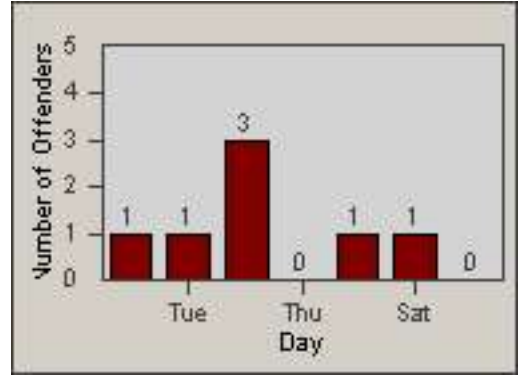

Redflex Redlight Offender Statistics

CONTRACT: Baldwin Park **LOCATION:** BAL-RABA-03 Ramona Blvd.
DATE FROM: 01-Nov-2006 **DATE TO:** 30-Nov-2006

LANE 1

LANE 2

LANE 3

Redflex Redlight Offender Statistics

CONTRACT: Baldwin Park **LOCATION:** BAL-RABA-03 Ramona Blvd.
DATE FROM: 01-Nov-2006 **DATE TO:** 30-Nov-2006

LANE 4

LANE TOTAL

Redflex Redlight Offender Statistics

CONTRACT: Baldwin Park **LOCATION:** BAL-RABA-03 Ramona Blvd.
DATE FROM: 01-Nov-2006 **DATE TO:** 30-Nov-2006