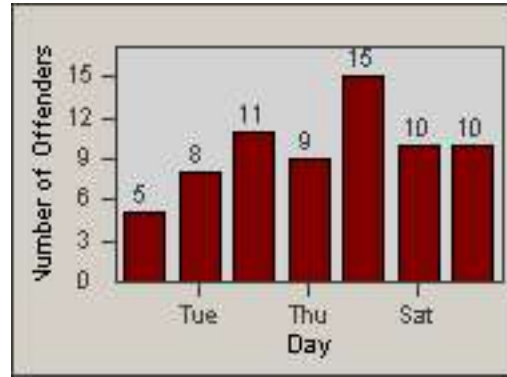

Redflex Redlight Offender Statistics

CONTRACT: Baldwin Park **LOCATION:** BAL-RABA-03 Ramona Blvd.
DATE FROM: 01-Nov-2006 **DATE TO:** 30-Nov-2006

LANE 1

LANE 2

LANE 3

Redflex Redlight Offender Statistics

CONTRACT: Baldwin Park **LOCATION:** BAL-RABA-03 Ramona Blvd.
DATE FROM: 01-Nov-2006 **DATE TO:** 30-Nov-2006

LANE 4

LANE TOTAL

Redflex Redlight Offender Statistics

CONTRACT: Baldwin Park **LOCATION:** BAL-RABA-03 Ramona Blvd.
DATE FROM: 01-Nov-2006 **DATE TO:** 30-Nov-2006