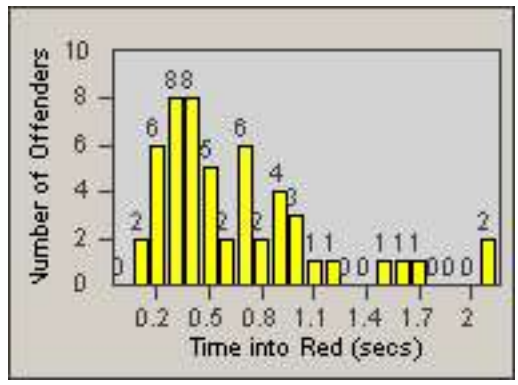

Redflex Redlight Offender Statistics

CONTRACT: Baldwin Park **LOCATION:** BAL-RABA-03 Ramona Blvd.
DATE FROM: 01-Nov-2006 **DATE TO:** 30-Nov-2006

LANE 1

LANE 2

LANE 3

Redflex Redlight Offender Statistics

CONTRACT: Baldwin Park **LOCATION:** BAL-RABA-03 Ramona Blvd.
DATE FROM: 01-Nov-2006 **DATE TO:** 30-Nov-2006

LANE 4

LANE TOTAL

Redflex Redlight Offender Statistics

CONTRACT: Baldwin Park **LOCATION:** BAL-RABA-03 Ramona Blvd.
DATE FROM: 01-Nov-2006 **DATE TO:** 30-Nov-2006