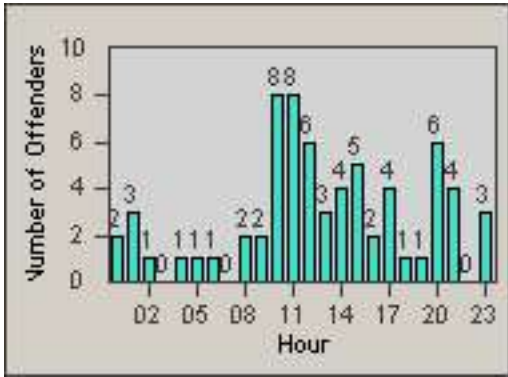

Redflex Redlight Offender Statistics

CONTRACT: Baldwin Park **LOCATION:** BAL-RABA-03 Ramona Blvd.
DATE FROM: 01-Nov-2006 **DATE TO:** 30-Nov-2006

LANE 1

LANE 2

LANE 3

Redflex Redlight Offender Statistics

CONTRACT: Baldwin Park **LOCATION:** BAL-RABA-03 Ramona Blvd.
DATE FROM: 01-Nov-2006 **DATE TO:** 30-Nov-2006

LANE 4

LANE TOTAL

Redflex Redlight Offender Statistics

CONTRACT: Baldwin Park **LOCATION:** BAL-RABA-03 Ramona Blvd.
DATE FROM: 01-Nov-2006 **DATE TO:** 30-Nov-2006