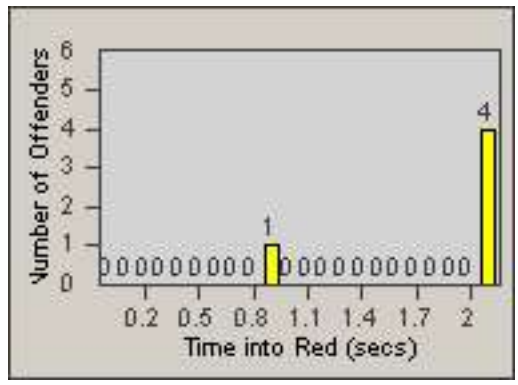

Redflex Redlight Offender Statistics

CONTRACT: Baldwin Park **LOCATION:** BAL-DAPU-01 Dalewood St and Puente Ave
DATE FROM: 01-Nov-2010 **DATE TO:** 30-Nov-2010

LANE 1

LANE 2

LANE 3

Redflex Redlight Offender Statistics