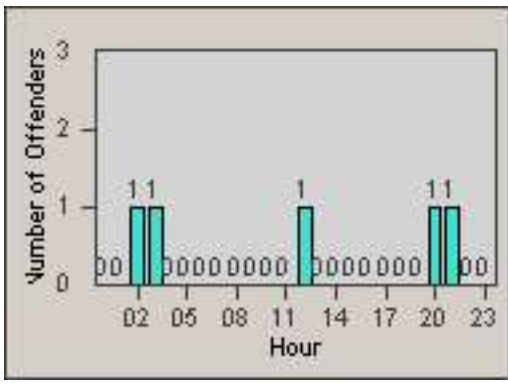

Redflex Redlight Offender Statistics

CONTRACT: Baldwin Park **LOCATION:** BAL-DAPU-01 Dalewood St and Puente Ave
DATE FROM: 01-Nov-2010 **DATE TO:** 30-Nov-2010

LANE 1

LANE 2

LANE 3

Redflex Redlight Offender Statistics

CONTRACT: Baldwin Park
DATE FROM: 01-Nov-2010

LOCATION: BAL-DAPU-01 Dalewood St and Puente Ave
DATE TO: 30-Nov-2010

LANE 4

LANE TOTAL

Redflex Redlight Offender Statistics

CONTRACT: Baldwin Park
 DATE FROM: 01-Nov-2010