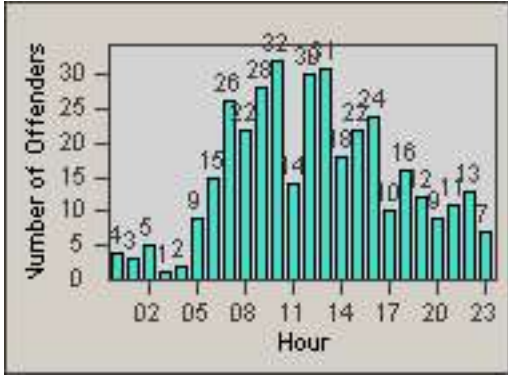

Redflex Redlight Offender Statistics

CONTRACT: Baldwin Park **LOCATION:** BAL-DAPU-01 Dalewood St and Puente Ave
DATE FROM: 01-Nov-2010 **DATE TO:** 30-Nov-2010

LANE 1

LANE 2

LANE 3

Redflex Redlight Offender Statistics