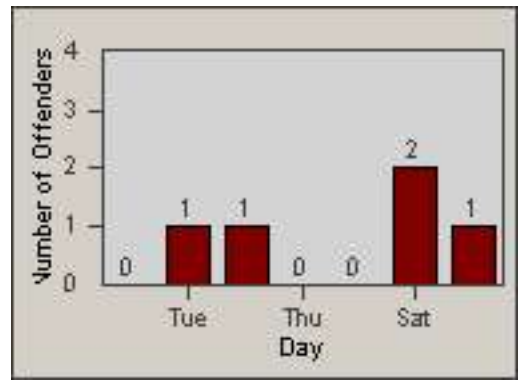

Redflex Redlight Offender Statistics

CONTRACT: Baldwin Park **LOCATION:** BAL-DAPU-01 Dalewood St and Puente Ave
DATE FROM: 01-Nov-2010 **DATE TO:** 30-Nov-2010

LANE 1

LANE 2

LANE 3

Redflex Redlight Offender Statistics