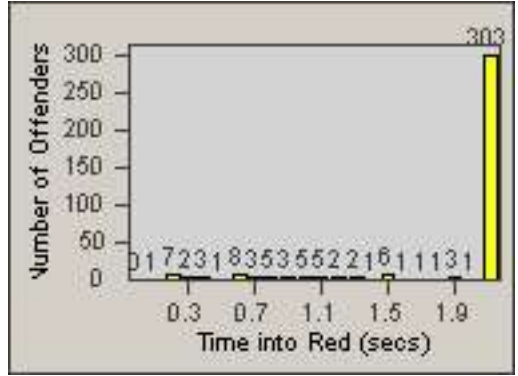

Redflex Redlight Offender Statistics

CONTRACT: Baldwin Park **LOCATION:** BAL-DAPU-01 Dalewood St and Puente Ave
DATE FROM: 01-Nov-2010 **DATE TO:** 30-Nov-2010

LANE 1

LANE 2

LANE 3

Redflex Redlight Offender Statistics