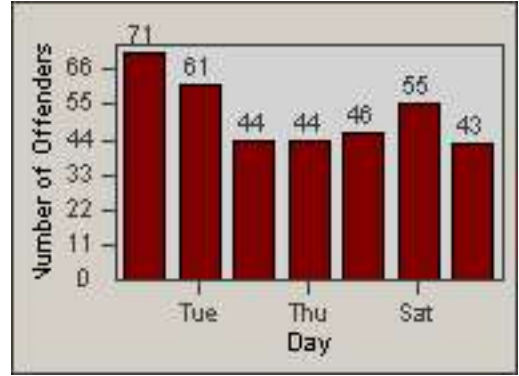

Redflex Redlight Offender Statistics

CONTRACT: Baldwin Park **LOCATION:** BAL-DAPU-01 Dalewood St and Puente Ave
DATE FROM: 01-Nov-2010 **DATE TO:** 30-Nov-2010

LANE 1

LANE 2

LANE 3

Redflex Redlight Offender Statistics