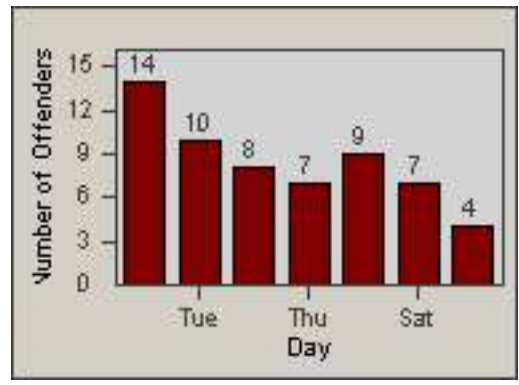

Redflex Redlight Offender Statistics

CONTRACT: Baldwin Park **LOCATION:** BAL-FRPU-01 Francisquito Ave.
DATE FROM: 01-Nov-2010 **DATE TO:** 30-Nov-2010

LANE 1

LANE 2

LANE 3

Redflex Redlight Offender Statistics

CONTRACT: Baldwin Park LOCATION: BAL-FRPU-01 Francisquito Ave.
DATE FROM: 01-Nov-2010 DATE TO: 30-Nov-2010

LANE 4

LANE TOTAL

Redflex Redlight Offender Statistics

CONTRACT: Baldwin Park **LOCATION:** BAL-FRPU-01 Francisquito Ave.
DATE FROM: 01-Nov-2010 **DATE TO:** 30-Nov-2010