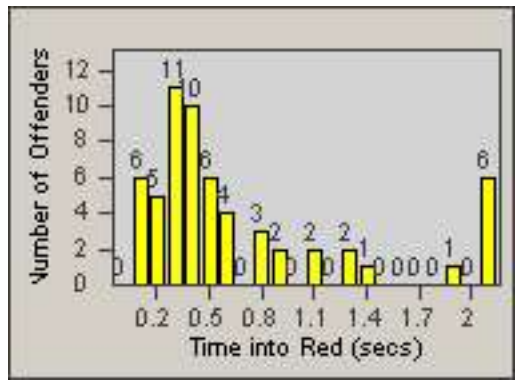

Redflex Redlight Offender Statistics

CONTRACT: Baldwin Park **LOCATION:** BAL-FRPU-01 Francisquito Ave.
DATE FROM: 01-Nov-2010 **DATE TO:** 30-Nov-2010

LANE 1

LANE 2

LANE 3

Redflex Redlight Offender Statistics

CONTRACT: Baldwin Park LOCATION: BAL-FRPU-01 Francisquito Ave.
DATE FROM: 01-Nov-2010 DATE TO: 30-Nov-2010

LANE 4

LANE TOTAL

Redflex Redlight Offender Statistics

CONTRACT: Baldwin Park **LOCATION:** BAL-FRPU-01 Francisquito Ave.
DATE FROM: 01-Nov-2010 **DATE TO:** 30-Nov-2010