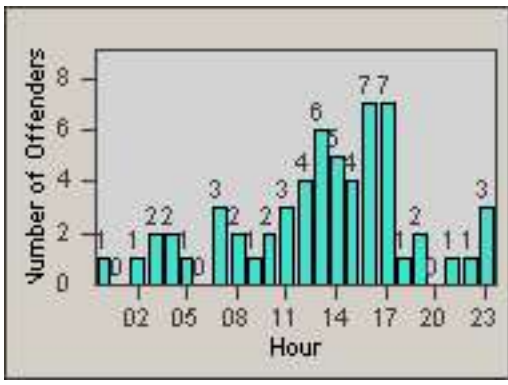

Redflex Redlight Offender Statistics

CONTRACT: Baldwin Park **LOCATION:** BAL-FRPU-01 Francisquito Ave.
DATE FROM: 01-Nov-2010 **DATE TO:** 30-Nov-2010

LANE 1

LANE 2

LANE 3

Redflex Redlight Offender Statistics

CONTRACT: Baldwin Park LOCATION: BAL-FRPU-01 Francisquito Ave.
DATE FROM: 01-Nov-2010 DATE TO: 30-Nov-2010

LANE 4

LANE TOTAL

Redflex Redlight Offender Statistics

CONTRACT: Baldwin Park **LOCATION:** BAL-FRPU-01 Francisquito Ave.
DATE FROM: 01-Nov-2010 **DATE TO:** 30-Nov-2010