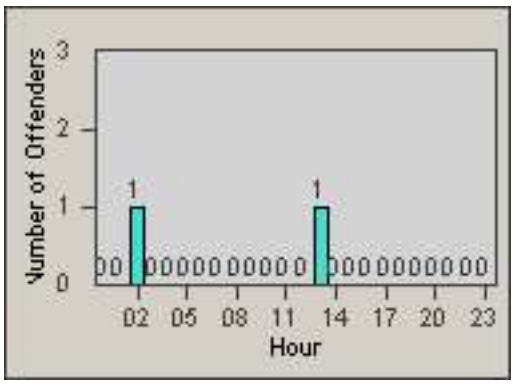

Redflex Redlight Offender Statistics

CONTRACT: Baldwin Park
 DATE FROM: 01-Nov-2010

LOCATION: BAL-PUDA-01 Dalewood St and Puente Ave
 DATE TO: 30-Nov-2010

LANE 1

LANE 2

LANE 3

Redflex Redlight Offender Statistics

CONTRACT: Baldwin Park
 DATE FROM: 01-Nov-2010

LOCATION: BAL-PUDA-01 Dalewood St and Puente Ave
 DATE TO: 30-Nov-2010

LANE 4

LANE TOTAL

Redflex Redlight Offender Statistics

CONTRACT: Baldwin Park
 DATE FROM: 01-Nov-2010