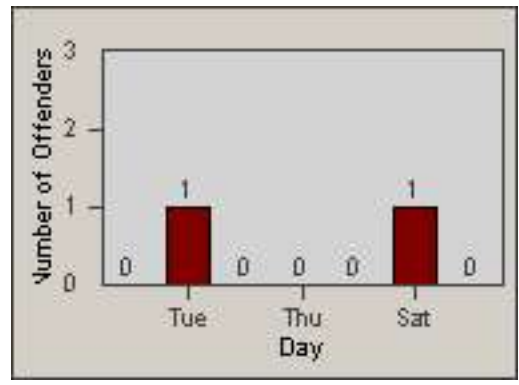

Redflex Redlight Offender Statistics

CONTRACT: Baldwin Park
 DATE FROM: 01-Nov-2010

LOCATION: BAL-PUDA-01 Dalewood St and Puente Ave
 DATE TO: 30-Nov-2010

LANE 1

LANE 2

LANE 3

Redflex Redlight Offender Statistics

CONTRACT: Baldwin Park
 DATE FROM: 01-Nov-2010

LOCATION: BAL-PUDA-01 Dalewood St and Puente Ave
 DATE TO: 30-Nov-2010

LANE 4

LANE TOTAL

Redflex Redlight Offender Statistics

CONTRACT: Baldwin Park
 DATE FROM: 01-Nov-2010