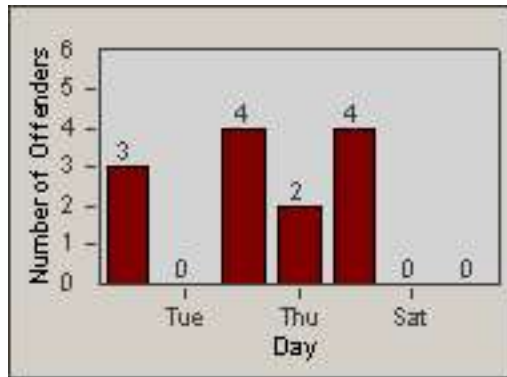

Redflex Redlight Offender Statistics

CONTRACT: Baldwin Park
 DATE FROM: 01-Nov-2010

LOCATION: BAL-PUDA-01 Dalewood St and Puente Ave
 DATE TO: 30-Nov-2010

LANE 1

LANE 2

LANE 3

Redflex Redlight Offender Statistics

CONTRACT: Baldwin Park
 DATE FROM: 01-Nov-2010

LOCATION: BAL-PUDA-01 Dalewood St and Puente Ave
 DATE TO: 30-Nov-2010

LANE 4

LANE TOTAL

Redflex Redlight Offender Statistics

CONTRACT: Baldwin Park
 DATE FROM: 01-Nov-2010