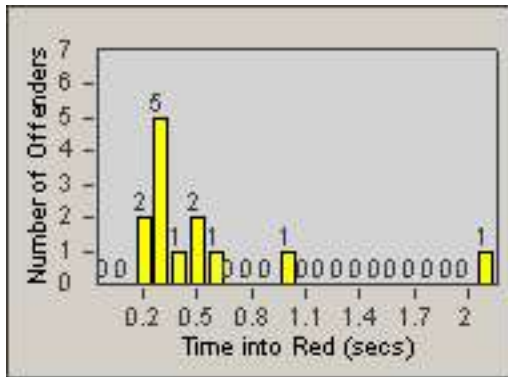

Redflex Redlight Offender Statistics

CONTRACT: Baldwin Park
 DATE FROM: 01-Nov-2010

LOCATION: BAL-PUDA-01 Dalewood St and Puente Ave
 DATE TO: 30-Nov-2010

LANE 1

LANE 2

LANE 3

Redflex Redlight Offender Statistics

CONTRACT: Baldwin Park
 DATE FROM: 01-Nov-2010

LOCATION: BAL-PUDA-01 Dalewood St and Puente Ave
 DATE TO: 30-Nov-2010

LANE 4

LANE TOTAL

Redflex Redlight Offender Statistics

CONTRACT: Baldwin Park
 DATE FROM: 01-Nov-2010