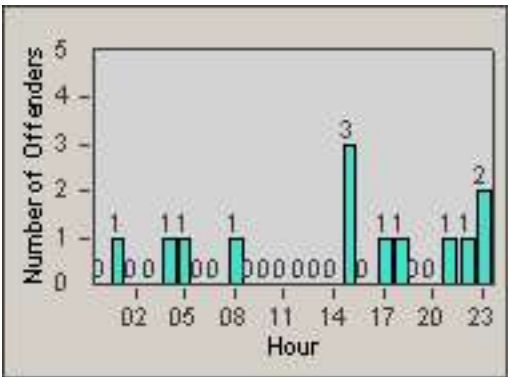

Redflex Redlight Offender Statistics

CONTRACT: Baldwin Park
 DATE FROM: 01-Nov-2010

LOCATION: BAL-PUDA-01 Dalewood St and Puente Ave
 DATE TO: 30-Nov-2010

LANE 1

LANE 2

LANE 3

Redflex Redlight Offender Statistics

CONTRACT: Baldwin Park
 DATE FROM: 01-Nov-2010

LOCATION: BAL-PUDA-01 Dalewood St and Puente Ave
 DATE TO: 30-Nov-2010

LANE 4

LANE TOTAL

Redflex Redlight Offender Statistics

CONTRACT: Baldwin Park
 DATE FROM: 01-Nov-2010