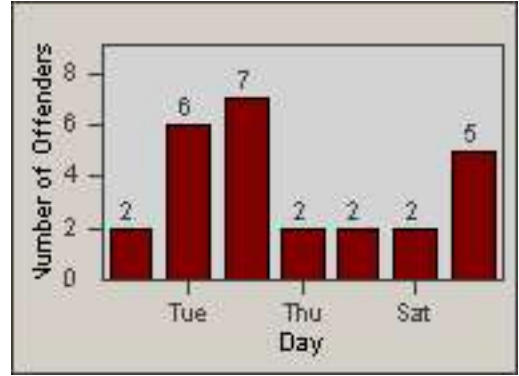

Redflex Redlight Offender Statistics

CONTRACT: Baldwin Park
 DATE FROM: 01-Nov-2010

LOCATION: BAL-PUDA-01 Dalewood St and Puente Ave
 DATE TO: 30-Nov-2010

LANE 1

LANE 2

LANE 3

Redflex Redlight Offender Statistics

CONTRACT: Baldwin Park
 DATE FROM: 01-Nov-2010

LOCATION: BAL-PUDA-01 Dalewood St and Puente Ave
 DATE TO: 30-Nov-2010

LANE 4

LANE TOTAL

Redflex Redlight Offender Statistics

CONTRACT: Baldwin Park
 DATE FROM: 01-Nov-2010