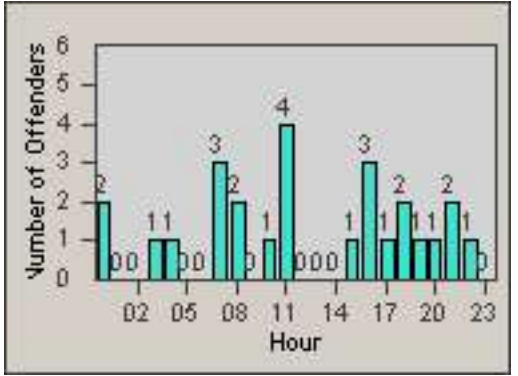

Redflex Redlight Offender Statistics

CONTRACT: Baldwin Park
 DATE FROM: 01-Nov-2010

LOCATION: BAL-PUDA-01 Dalewood St and Puente Ave
 DATE TO: 30-Nov-2010

LANE 1

LANE 2

LANE 3

Redflex Redlight Offender Statistics

CONTRACT: Baldwin Park
 DATE FROM: 01-Nov-2010

LOCATION: BAL-PUDA-01 Dalewood St and Puente Ave
 DATE TO: 30-Nov-2010

LANE 4

LANE TOTAL

Redflex Redlight Offender Statistics

CONTRACT: Baldwin Park
 DATE FROM: 01-Nov-2010