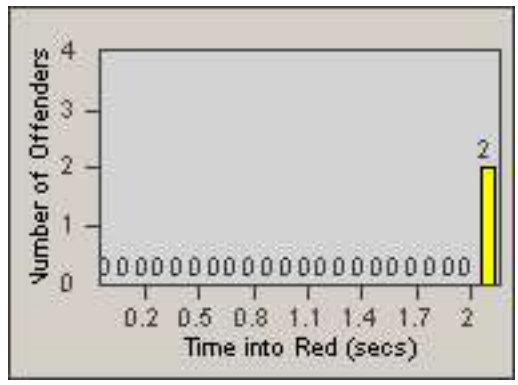

Redflex Redlight Offender Statistics

CONTRACT: Baldwin Park
 DATE FROM: 01-Nov-2010

LOCATION: BAL-PUDA-01 Dalewood St and Puente Ave
 DATE TO: 30-Nov-2010

LANE 1

LANE 2

LANE 3

Redflex Redlight Offender Statistics