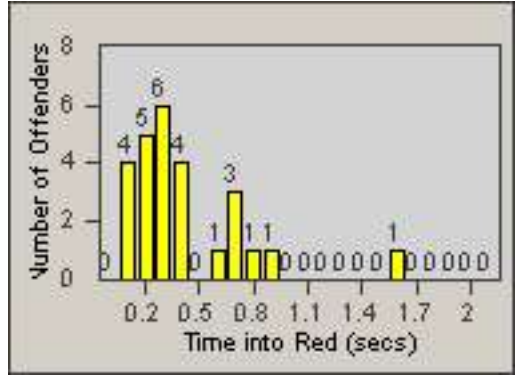

Redflex Redlight Offender Statistics

CONTRACT: Baldwin Park
 DATE FROM: 01-Nov-2010

LOCATION: BAL-PUDA-01 Dalewood St and Puente Ave
 DATE TO: 30-Nov-2010

LANE 1

LANE 2

LANE 3

Redflex Redlight Offender Statistics

CONTRACT: Baldwin Park
 DATE FROM: 01-Nov-2010

LOCATION: BAL-PUDA-01 Dalewood St and Puente Ave
 DATE TO: 30-Nov-2010

LANE 4

LANE TOTAL

Redflex Redlight Offender Statistics

CONTRACT: Baldwin Park
 DATE FROM: 01-Nov-2010