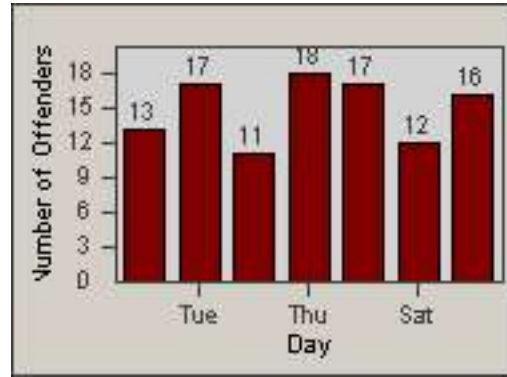

Redflex Redlight Offender Statistics

CONTRACT: Baldwin Park **LOCATION:** BAL-RABA-03 Ramona Blvd.
DATE FROM: 01-Nov-2010 **DATE TO:** 30-Nov-2010

LANE 1

LANE 2

LANE 3

Redflex Redlight Offender Statistics

CONTRACT: Baldwin Park **LOCATION:** BAL-RABA-03 Ramona Blvd.
DATE FROM: 01-Nov-2010 **DATE TO:** 30-Nov-2010

LANE 4

LANE TOTAL

Redflex Redlight Offender Statistics

CONTRACT: Baldwin Park **LOCATION:** BAL-RABA-03 Ramona Blvd.
DATE FROM: 01-Nov-2010 **DATE TO:** 30-Nov-2010