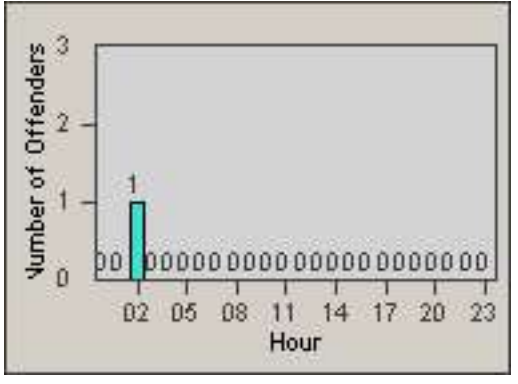

Redflex Redlight Offender Statistics

CONTRACT: Baldwin Park **LOCATION:** BAL-RABA-03 Ramona Blvd.
DATE FROM: 01-Nov-2010 **DATE TO:** 30-Nov-2010

LANE 1

LANE 2

LANE 3

Redflex Redlight Offender Statistics

CONTRACT: Baldwin Park **LOCATION:** BAL-RABA-03 Ramona Blvd.
DATE FROM: 01-Nov-2010 **DATE TO:** 30-Nov-2010

LANE 4

LANE TOTAL

Redflex Redlight Offender Statistics

CONTRACT: Baldwin Park **LOCATION:** BAL-RABA-03 Ramona Blvd.
DATE FROM: 01-Nov-2010 **DATE TO:** 30-Nov-2010