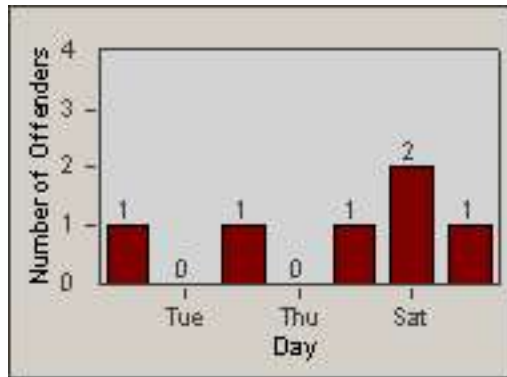

Redflex Redlight Offender Statistics

CONTRACT: Baldwin Park **LOCATION:** BAL-RABA-03 Ramona Blvd.
DATE FROM: 01-Nov-2010 **DATE TO:** 30-Nov-2010

LANE 1

LANE 2

LANE 3

Redflex Redlight Offender Statistics

CONTRACT: Baldwin Park **LOCATION:** BAL-RABA-03 Ramona Blvd.
DATE FROM: 01-Nov-2010 **DATE TO:** 30-Nov-2010

LANE 4

LANE TOTAL

Redflex Redlight Offender Statistics

CONTRACT: Baldwin Park **LOCATION:** BAL-RABA-03 Ramona Blvd.
DATE FROM: 01-Nov-2010 **DATE TO:** 30-Nov-2010