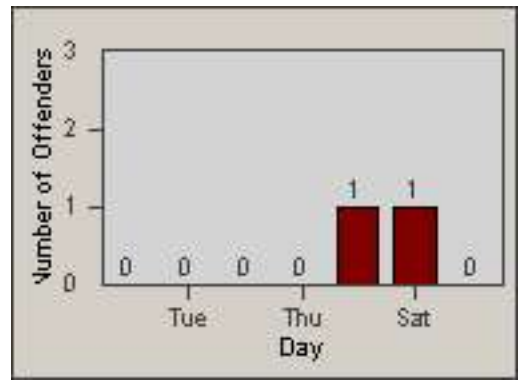

Redflex Redlight Offender Statistics

CONTRACT: Baldwin Park **LOCATION:** BAL-RABA-03 Ramona Blvd.
DATE FROM: 01-Nov-2010 **DATE TO:** 30-Nov-2010

LANE 1

LANE 2

LANE 3

Redflex Redlight Offender Statistics

CONTRACT: Baldwin Park **LOCATION:** BAL-RABA-03 Ramona Blvd.
DATE FROM: 01-Nov-2010 **DATE TO:** 30-Nov-2010

LANE 4

LANE TOTAL

Redflex Redlight Offender Statistics

CONTRACT: Baldwin Park **LOCATION:** BAL-RABA-03 Ramona Blvd.
DATE FROM: 01-Nov-2010 **DATE TO:** 30-Nov-2010