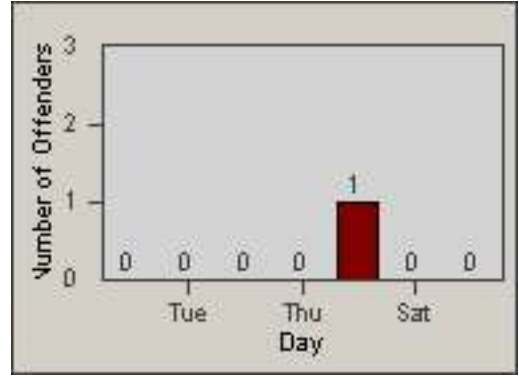

Redflex Redlight Offender Statistics

CONTRACT: Baldwin Park **LOCATION:** BAL-RABA-03 Ramona Blvd.
DATE FROM: 01-Nov-2010 **DATE TO:** 30-Nov-2010

LANE 1

LANE 2

LANE 3

Redflex Redlight Offender Statistics

CONTRACT: Baldwin Park **LOCATION:** BAL-RABA-03 Ramona Blvd.
DATE FROM: 01-Nov-2010 **DATE TO:** 30-Nov-2010

LANE 4

LANE TOTAL

Redflex Redlight Offender Statistics

CONTRACT: Baldwin Park **LOCATION:** BAL-RABA-03 Ramona Blvd.
DATE FROM: 01-Nov-2010 **DATE TO:** 30-Nov-2010