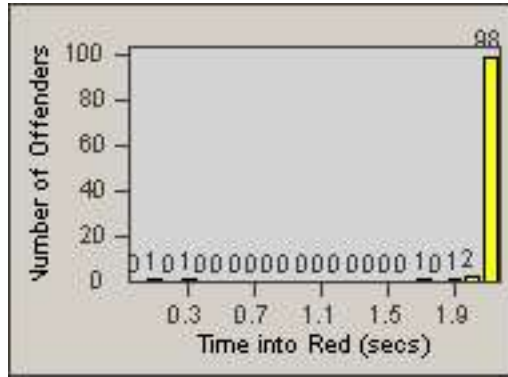

Redflex Redlight Offender Statistics

CONTRACT: Baldwin Park **LOCATION:** BAL-RABA-03 Ramona Blvd.
DATE FROM: 01-Nov-2010 **DATE TO:** 30-Nov-2010

LANE 1

LANE 2

LANE 3

Redflex Redlight Offender Statistics

CONTRACT: Baldwin Park **LOCATION:** BAL-RABA-03 Ramona Blvd.
DATE FROM: 01-Nov-2010 **DATE TO:** 30-Nov-2010

LANE 4

LANE TOTAL

Redflex Redlight Offender Statistics

CONTRACT: Baldwin Park **LOCATION:** BAL-RABA-03 Ramona Blvd.
DATE FROM: 01-Nov-2010 **DATE TO:** 30-Nov-2010