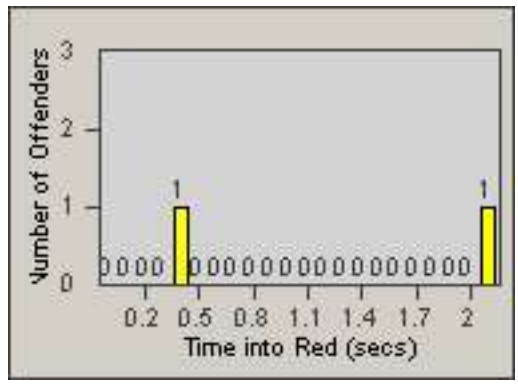

Redflex Redlight Offender Statistics

CONTRACT: Baldwin Park **LOCATION:** BAL-RABA-03 Ramona Blvd.
DATE FROM: 01-Nov-2010 **DATE TO:** 30-Nov-2010

LANE 1

LANE 2

LANE 3

Redflex Redlight Offender Statistics

CONTRACT: Baldwin Park **LOCATION:** BAL-RABA-03 Ramona Blvd.
DATE FROM: 01-Nov-2010 **DATE TO:** 30-Nov-2010

LANE 4

LANE TOTAL

Redflex Redlight Offender Statistics

CONTRACT: Baldwin Park **LOCATION:** BAL-RABA-03 Ramona Blvd.
DATE FROM: 01-Nov-2010 **DATE TO:** 30-Nov-2010