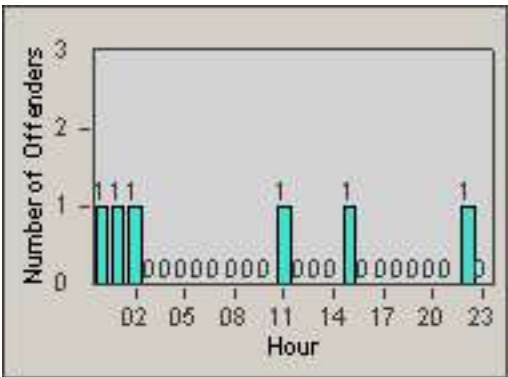

Redflex Redlight Offender Statistics

CONTRACT: Baldwin Park **LOCATION:** BAL-RABA-03 Ramona Blvd.
DATE FROM: 01-Nov-2010 **DATE TO:** 30-Nov-2010

LANE 1

LANE 2

LANE 3

Redflex Redlight Offender Statistics

CONTRACT: Baldwin Park **LOCATION:** BAL-RABA-03 Ramona Blvd.
DATE FROM: 01-Nov-2010 **DATE TO:** 30-Nov-2010

LANE 4

LANE TOTAL

Redflex Redlight Offender Statistics

CONTRACT: Baldwin Park **LOCATION:** BAL-RABA-03 Ramona Blvd.
DATE FROM: 01-Nov-2010 **DATE TO:** 30-Nov-2010