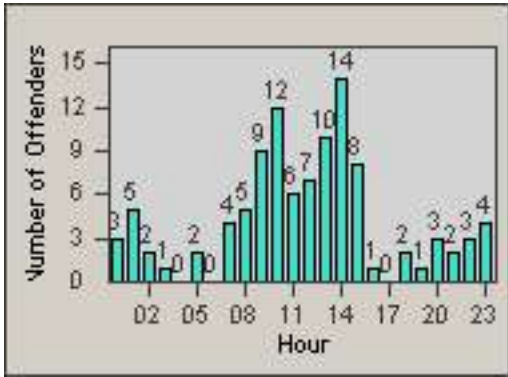

Redflex Redlight Offender Statistics

CONTRACT: Baldwin Park **LOCATION:** BAL-RABA-03 Ramona Blvd.
DATE FROM: 01-Nov-2010 **DATE TO:** 30-Nov-2010

LANE 1

LANE 2

LANE 3

Redflex Redlight Offender Statistics

CONTRACT: Baldwin Park **LOCATION:** BAL-RABA-03 Ramona Blvd.
DATE FROM: 01-Nov-2010 **DATE TO:** 30-Nov-2010

LANE 4

LANE TOTAL

Redflex Redlight Offender Statistics

CONTRACT: Baldwin Park **LOCATION:** BAL-RABA-03 Ramona Blvd.
DATE FROM: 01-Nov-2010 **DATE TO:** 30-Nov-2010