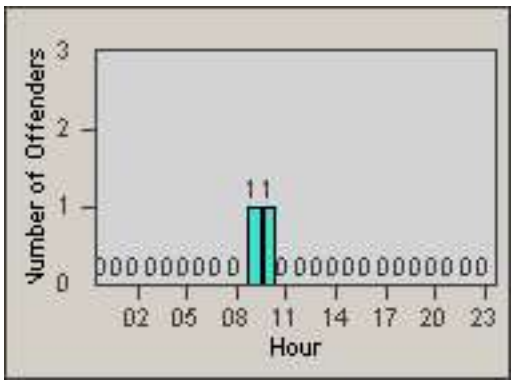

Redflex Redlight Offender Statistics

CONTRACT: Baldwin Park **LOCATION:** BAL-RABA-03 Ramona Blvd.
DATE FROM: 01-Nov-2010 **DATE TO:** 30-Nov-2010

LANE 1

LANE 2

LANE 3

Redflex Redlight Offender Statistics

CONTRACT: Baldwin Park **LOCATION:** BAL-RABA-03 Ramona Blvd.
DATE FROM: 01-Nov-2010 **DATE TO:** 30-Nov-2010

LANE 4

LANE TOTAL

Redflex Redlight Offender Statistics

CONTRACT: Baldwin Park **LOCATION:** BAL-RABA-03 Ramona Blvd.
DATE FROM: 01-Nov-2010 **DATE TO:** 30-Nov-2010