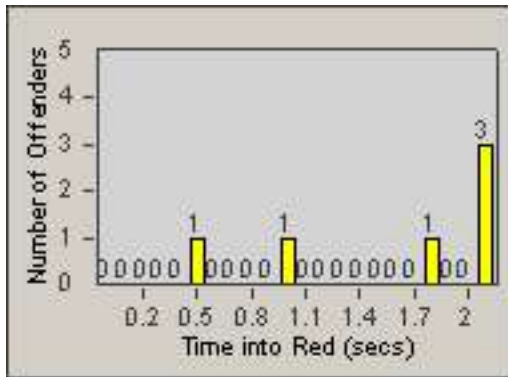

Redflex Redlight Offender Statistics

CONTRACT: Baldwin Park **LOCATION:** BAL-RABA-03 Ramona Blvd.
DATE FROM: 01-Nov-2010 **DATE TO:** 30-Nov-2010

LANE 1

LANE 2

LANE 3

Redflex Redlight Offender Statistics

CONTRACT: Baldwin Park **LOCATION:** BAL-RABA-03 Ramona Blvd.
DATE FROM: 01-Nov-2010 **DATE TO:** 30-Nov-2010

LANE 4

LANE TOTAL

Redflex Redlight Offender Statistics

CONTRACT: Baldwin Park **LOCATION:** BAL-RABA-03 Ramona Blvd.
DATE FROM: 01-Nov-2010 **DATE TO:** 30-Nov-2010