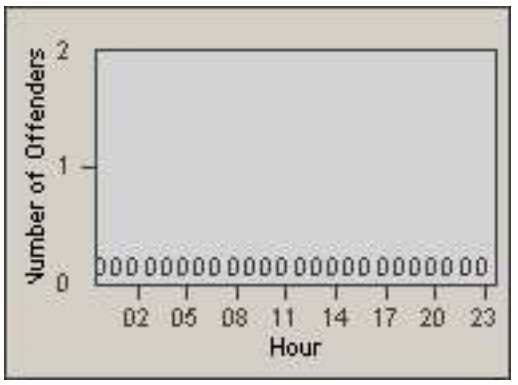

Redflex Redlight Offender Statistics

CONTRACT: Baldwin Park LOCATION: BAL-RAFR-01 Ramona Blvd.
DATE FROM: 01-Nov-2010 DATE TO: 30-Nov-2010

LANE 1

LANE 2

LANE 3

Redflex Redlight Offender Statistics

CONTRACT: Baldwin Park LOCATION: BAL-RAFR-01 Ramona Blvd.
DATE FROM: 01-Nov-2010 DATE TO: 30-Nov-2010