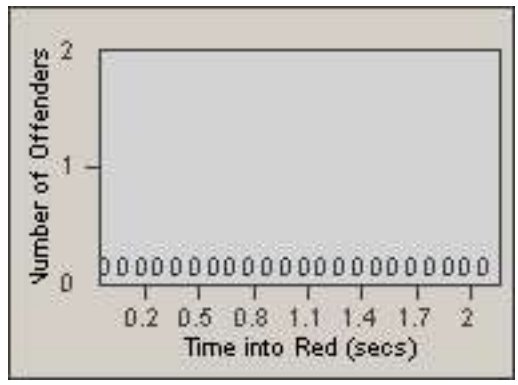

Redflex Redlight Offender Statistics

CONTRACT: Baldwin Park LOCATION: BAL-RAFR-01 Ramona Blvd.
DATE FROM: 01-Nov-2010 DATE TO: 30-Nov-2010

LANE 1

LANE 2

LANE 3

Redflex Redlight Offender Statistics

CONTRACT: Baldwin Park LOCATION: BAL-RAFR-01 Ramona Blvd.
DATE FROM: 01-Nov-2010 DATE TO: 30-Nov-2010