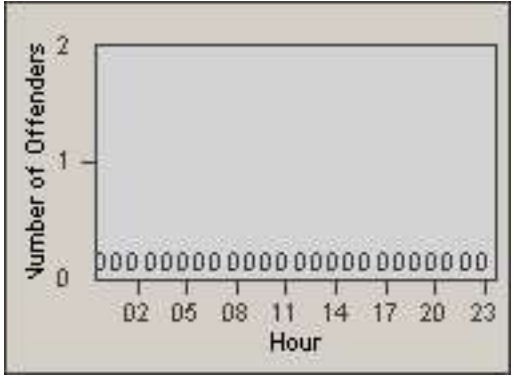

Redflex Redlight Offender Statistics

CONTRACT: Baldwin Park LOCATION: BAL-RAFR-01 Ramona Blvd.
DATE FROM: 01-Nov-2010 DATE TO: 30-Nov-2010

LANE 1

LANE 2

LANE 3

Redflex Redlight Offender Statistics

CONTRACT: Baldwin Park LOCATION: BAL-RAFR-01 Ramona Blvd.
DATE FROM: 01-Nov-2010 DATE TO: 30-Nov-2010

LANE 4

LANE TOTAL

Redflex Redlight Offender Statistics

CONTRACT: Baldwin Park LOCATION: BAL-RAFR-01 Ramona Blvd.
DATE FROM: 01-Nov-2010 DATE TO: 30-Nov-2010