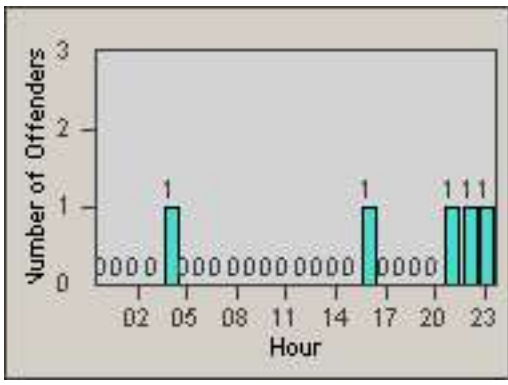

Redflex Redlight Offender Statistics

CONTRACT: Baldwin Park
 DATE FROM: 01-Nov-2011

LOCATION: BAL-DAPU-01 Dalewood St and Puente Ave
 DATE TO: 30-Nov-2011

LANE 1

LANE 2

LANE 3

Redflex Redlight Offender Statistics

CONTRACT: Baldwin Park LOCATION: BAL-DAPU-01 Dalewood St and Puente Ave
DATE FROM: 01-Nov-2011 DATE TO: 30-Nov-2011

LANE 4

LANE TOTAL

Redflex Redlight Offender Statistics

CONTRACT: Baldwin Park **LOCATION:** BAL-DAPU-01 Dalewood St and Puente Ave
DATE FROM: 01-Nov-2011 **DATE TO:** 30-Nov-2011