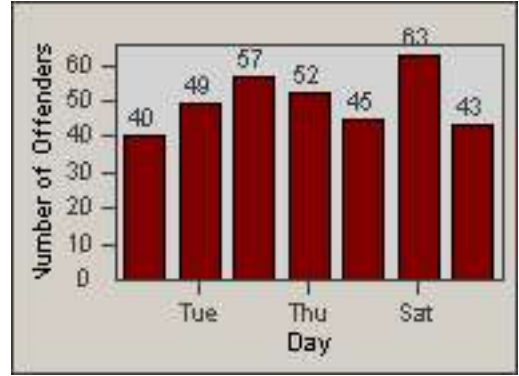

Redflex Redlight Offender Statistics

CONTRACT: Baldwin Park
 DATE FROM: 01-Nov-2011

LOCATION: BAL-DAPU-01 Dalewood St and Puente Ave
 DATE TO: 30-Nov-2011

LANE 1

LANE 2

LANE 3

Redflex Redlight Offender Statistics