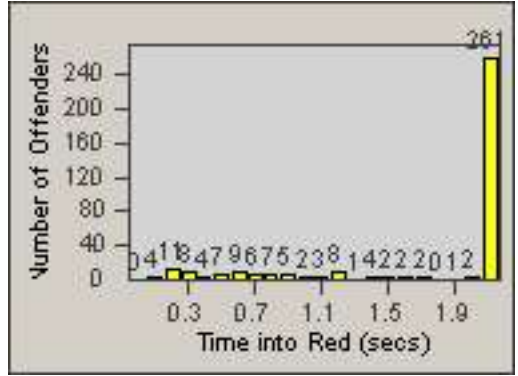

Redflex Redlight Offender Statistics

CONTRACT: Baldwin Park
 DATE FROM: 01-Nov-2011

LOCATION: BAL-DAPU-01 Dalewood St and Puente Ave
 DATE TO: 30-Nov-2011

LANE 1

LANE 2

LANE 3

Redflex Redlight Offender Statistics

CONTRACT: Baldwin Park LOCATION: BAL-DAPU-01 Dalewood St and Puente Ave
DATE FROM: 01-Nov-2011 DATE TO: 30-Nov-2011

LANE 4

LANE TOTAL

Redflex Redlight Offender Statistics

CONTRACT: Baldwin Park **LOCATION:** BAL-DAPU-01 Dalewood St and Puente Ave
DATE FROM: 01-Nov-2011 **DATE TO:** 30-Nov-2011