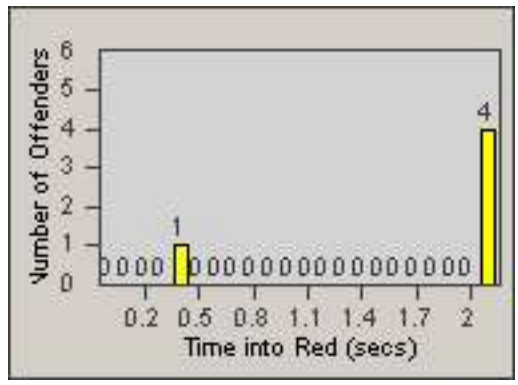

Redflex Redlight Offender Statistics

CONTRACT: Baldwin Park
 DATE FROM: 01-Nov-2011

LOCATION: BAL-DAPU-01 Dalewood St and Puente Ave
 DATE TO: 30-Nov-2011

LANE 1

LANE 2

LANE 3

Redflex Redlight Offender Statistics

CONTRACT: Baldwin Park LOCATION: BAL-DAPU-01 Dalewood St and Puente Ave
DATE FROM: 01-Nov-2011 DATE TO: 30-Nov-2011

LANE 4

LANE TOTAL

Redflex Redlight Offender Statistics

CONTRACT: Baldwin Park **LOCATION:** BAL-DAPU-01 Dalewood St and Puente Ave
DATE FROM: 01-Nov-2011 **DATE TO:** 30-Nov-2011