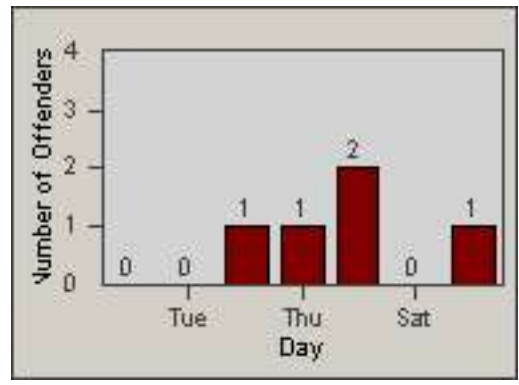

Redflex Redlight Offender Statistics

CONTRACT: Baldwin Park
 DATE FROM: 01-Nov-2011

LOCATION: BAL-DAPU-01 Dalewood St and Puente Ave
 DATE TO: 30-Nov-2011

LANE 1

LANE 2

LANE 3

Redflex Redlight Offender Statistics

CONTRACT: Baldwin Park LOCATION: BAL-DAPU-01 Dalewood St and Puente Ave
DATE FROM: 01-Nov-2011 DATE TO: 30-Nov-2011

LANE 4

LANE TOTAL

Redflex Redlight Offender Statistics

CONTRACT: Baldwin Park **LOCATION:** BAL-DAPU-01 Dalewood St and Puente Ave
DATE FROM: 01-Nov-2011 **DATE TO:** 30-Nov-2011