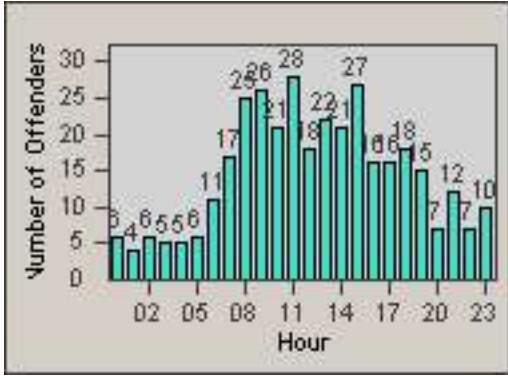

Redflex Redlight Offender Statistics

CONTRACT: Baldwin Park
 DATE FROM: 01-Nov-2011

LOCATION: BAL-DAPU-01 Dalewood St and Puente Ave
 DATE TO: 30-Nov-2011

LANE 1

LANE 2

LANE 3

Redflex Redlight Offender Statistics

CONTRACT: Baldwin Park LOCATION: BAL-DAPU-01 Dalewood St and Puente Ave
DATE FROM: 01-Nov-2011 DATE TO: 30-Nov-2011

LANE 4

LANE TOTAL

Redflex Redlight Offender Statistics

CONTRACT: Baldwin Park **LOCATION:** BAL-DAPU-01 Dalewood St and Puente Ave
DATE FROM: 01-Nov-2011 **DATE TO:** 30-Nov-2011