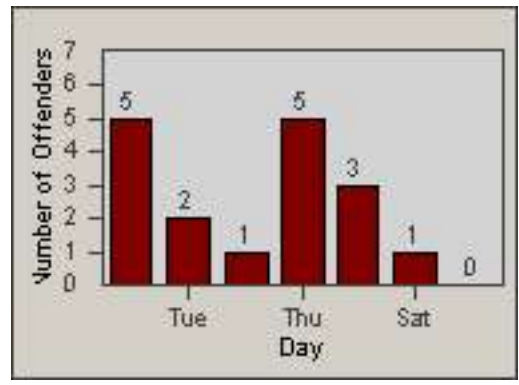

Redflex Redlight Offender Statistics

CONTRACT: Baldwin Park **LOCATION:** BAL-FRPU-01 Francisquito Ave.
DATE FROM: 01-Nov-2011 **DATE TO:** 30-Nov-2011

LANE 1

LANE 2

LANE 3

Redflex Redlight Offender Statistics

CONTRACT: Baldwin Park LOCATION: BAL-FRPU-01 Francisquito Ave.
DATE FROM: 01-Nov-2011 DATE TO: 30-Nov-2011

LANE 4

LANE TOTAL

Redflex Redlight Offender Statistics

CONTRACT: Baldwin Park **LOCATION:** BAL-FRPU-01 Francisquito Ave.
DATE FROM: 01-Nov-2011 **DATE TO:** 30-Nov-2011