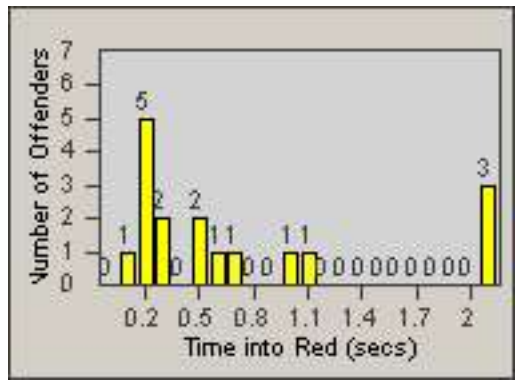

Redflex Redlight Offender Statistics

CONTRACT: Baldwin Park **LOCATION:** BAL-FRPU-01 Francisquito Ave.
DATE FROM: 01-Nov-2011 **DATE TO:** 30-Nov-2011

LANE 1

LANE 2

LANE 3

Redflex Redlight Offender Statistics

CONTRACT: Baldwin Park LOCATION: BAL-FRPU-01 Francisquito Ave.
DATE FROM: 01-Nov-2011 DATE TO: 30-Nov-2011

LANE 4

LANE TOTAL

Redflex Redlight Offender Statistics

CONTRACT: Baldwin Park **LOCATION:** BAL-FRPU-01 Francisquito Ave.
DATE FROM: 01-Nov-2011 **DATE TO:** 30-Nov-2011