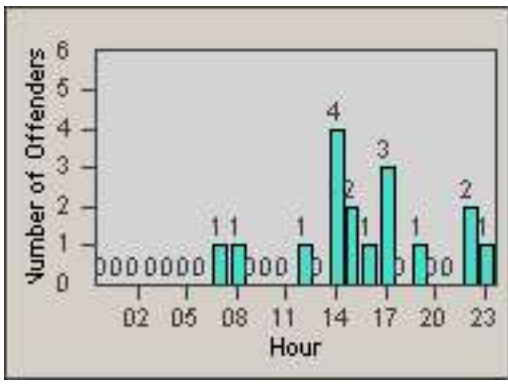

Redflex Redlight Offender Statistics

CONTRACT: Baldwin Park **LOCATION:** BAL-FRPU-01 Francisquito Ave.
DATE FROM: 01-Nov-2011 **DATE TO:** 30-Nov-2011

LANE 1

LANE 2

LANE 3

Redflex Redlight Offender Statistics

CONTRACT: Baldwin Park LOCATION: BAL-FRPU-01 Francisquito Ave.
DATE FROM: 01-Nov-2011 DATE TO: 30-Nov-2011

LANE 4

LANE TOTAL

Redflex Redlight Offender Statistics

CONTRACT: Baldwin Park **LOCATION:** BAL-FRPU-01 Francisquito Ave.
DATE FROM: 01-Nov-2011 **DATE TO:** 30-Nov-2011