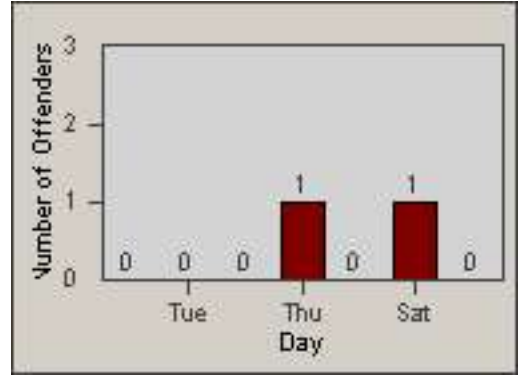

Redflex Redlight Offender Statistics

CONTRACT: Baldwin Park **LOCATION:** BAL-PUME-01 Puente
DATE FROM: 01-Nov-2011 **DATE TO:** 30-Nov-2011

LANE 1

LANE 2

LANE 3

Redflex Redlight Offender Statistics

CONTRACT: Baldwin Park **LOCATION:** BAL-PUME-01 Puente
DATE FROM: 01-Nov-2011 **DATE TO:** 30-Nov-2011