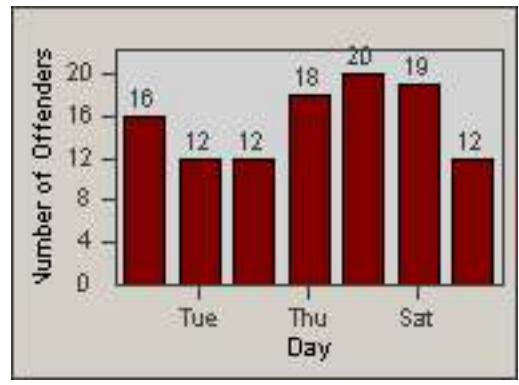

Redflex Redlight Offender Statistics

CONTRACT: Baldwin Park **LOCATION:** BAL-PUME-01 Puente
DATE FROM: 01-Nov-2011 **DATE TO:** 30-Nov-2011

LANE 1

LANE 2

LANE 3

Redflex Redlight Offender Statistics

CONTRACT: Baldwin Park **LOCATION:** BAL-PUME-01 Puente
DATE FROM: 01-Nov-2011 **DATE TO:** 30-Nov-2011