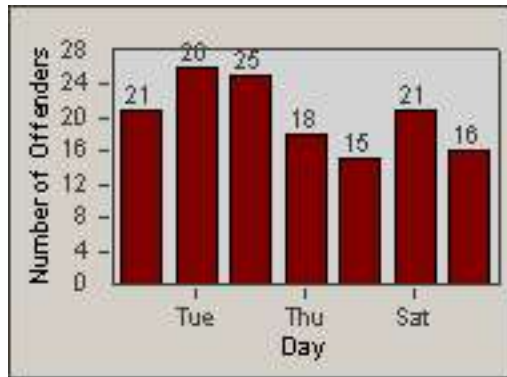

Redflex Redlight Offender Statistics

CONTRACT: Baldwin Park **LOCATION:** BAL-PUME-01 Puente
DATE FROM: 01-Nov-2011 **DATE TO:** 30-Nov-2011

LANE 1

LANE 2

LANE 3

Redflex Redlight Offender Statistics

CONTRACT: Baldwin Park **LOCATION:** BAL-PUME-01 Puente
DATE FROM: 01-Nov-2011 **DATE TO:** 30-Nov-2011