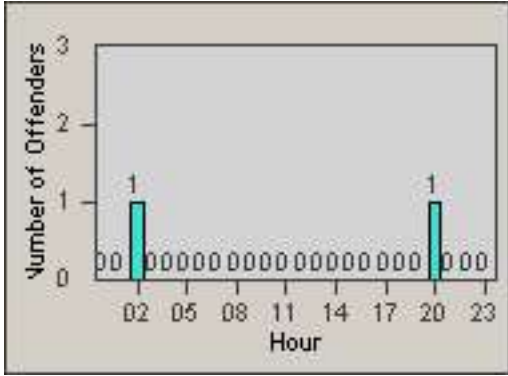

Redflex Redlight Offender Statistics

CONTRACT: Baldwin Park **LOCATION:** BAL-PUME-01 Puente
DATE FROM: 01-Nov-2011 **DATE TO:** 30-Nov-2011

LANE 1

LANE 2

LANE 3

Redflex Redlight Offender Statistics

CONTRACT: Baldwin Park **LOCATION:** BAL-PUME-01 Puente
DATE FROM: 01-Nov-2011 **DATE TO:** 30-Nov-2011

LANE 4

LANE TOTAL

Redflex Redlight Offender Statistics

CONTRACT: Baldwin Park **LOCATION:** BAL-PUME-01 Puente
DATE FROM: 01-Nov-2011 **DATE TO:** 30-Nov-2011