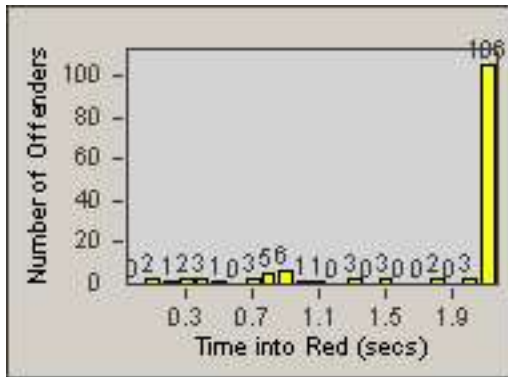

Redflex Redlight Offender Statistics

CONTRACT: Baldwin Park **LOCATION:** BAL-PUME-01 Puente
DATE FROM: 01-Nov-2011 **DATE TO:** 30-Nov-2011

LANE 1

LANE 2

LANE 3

Redflex Redlight Offender Statistics

CONTRACT: Baldwin Park **LOCATION:** BAL-PUME-01 Puente
DATE FROM: 01-Nov-2011 **DATE TO:** 30-Nov-2011

LANE 4

LANE TOTAL

Redflex Redlight Offender Statistics

CONTRACT: Baldwin Park **LOCATION:** BAL-PUME-01 Puente
DATE FROM: 01-Nov-2011 **DATE TO:** 30-Nov-2011