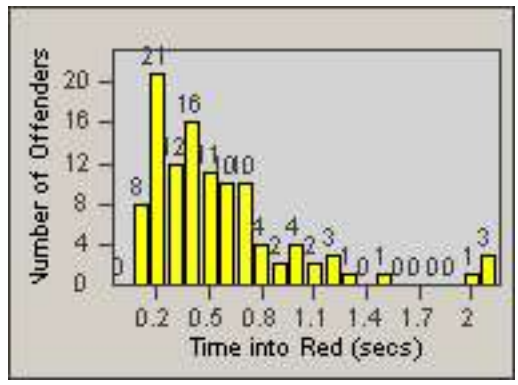

Redflex Redlight Offender Statistics

CONTRACT: Baldwin Park **LOCATION:** BAL-PUME-01 Puente
DATE FROM: 01-Nov-2011 **DATE TO:** 30-Nov-2011

LANE 1

LANE 2

LANE 3

Redflex Redlight Offender Statistics

CONTRACT: Baldwin Park **LOCATION:** BAL-PUME-01 Puente
DATE FROM: 01-Nov-2011 **DATE TO:** 30-Nov-2011

LANE 4

LANE TOTAL

Redflex Redlight Offender Statistics

CONTRACT: Baldwin Park **LOCATION:** BAL-PUME-01 Puente
DATE FROM: 01-Nov-2011 **DATE TO:** 30-Nov-2011