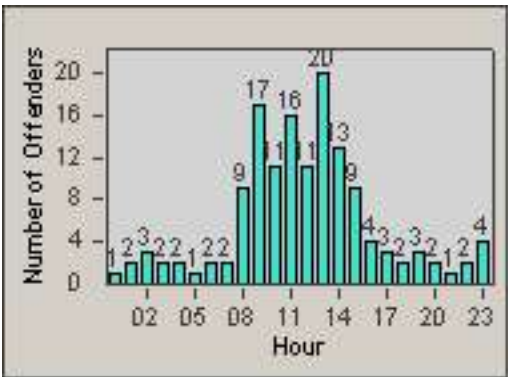

Redflex Redlight Offender Statistics

CONTRACT: Baldwin Park **LOCATION:** BAL-PUME-01 Puente
DATE FROM: 01-Nov-2011 **DATE TO:** 30-Nov-2011

LANE 1

LANE 2

LANE 3

Redflex Redlight Offender Statistics

CONTRACT: Baldwin Park **LOCATION:** BAL-PUME-01 Puente
DATE FROM: 01-Nov-2011 **DATE TO:** 30-Nov-2011

LANE 4

LANE TOTAL

Redflex Redlight Offender Statistics

CONTRACT: Baldwin Park **LOCATION:** BAL-PUME-01 Puente
DATE FROM: 01-Nov-2011 **DATE TO:** 30-Nov-2011