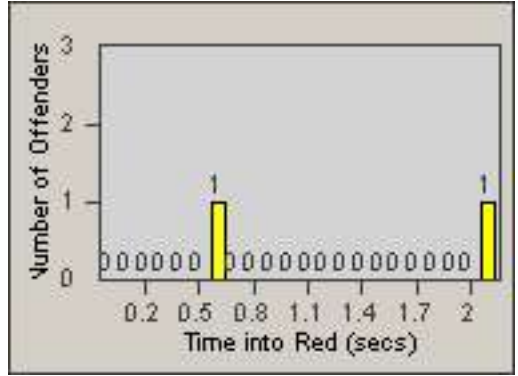

Redflex Redlight Offender Statistics

CONTRACT: Baldwin Park **LOCATION:** BAL-PUME-01 Puente
DATE FROM: 01-Nov-2011 **DATE TO:** 30-Nov-2011

LANE 1

LANE 2

LANE 3

Redflex Redlight Offender Statistics

CONTRACT: Baldwin Park **LOCATION:** BAL-PUME-01 Puente
DATE FROM: 01-Nov-2011 **DATE TO:** 30-Nov-2011

LANE 4

LANE TOTAL

Redflex Redlight Offender Statistics

CONTRACT: Baldwin Park **LOCATION:** BAL-PUME-01 Puente
DATE FROM: 01-Nov-2011 **DATE TO:** 30-Nov-2011