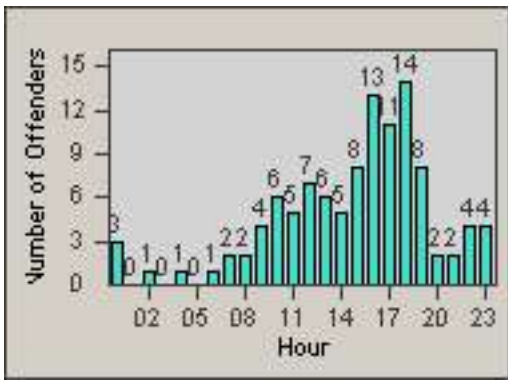

Redflex Redlight Offender Statistics

CONTRACT: Baldwin Park **LOCATION:** BAL-PUME-01 Puente
DATE FROM: 01-Nov-2011 **DATE TO:** 30-Nov-2011

LANE 1

LANE 2

LANE 3

Redflex Redlight Offender Statistics

CONTRACT: Baldwin Park **LOCATION:** BAL-PUME-01 Puente
DATE FROM: 01-Nov-2011 **DATE TO:** 30-Nov-2011

LANE 4

LANE TOTAL

Redflex Redlight Offender Statistics

CONTRACT: Baldwin Park **LOCATION:** BAL-PUME-01 Puente
DATE FROM: 01-Nov-2011 **DATE TO:** 30-Nov-2011